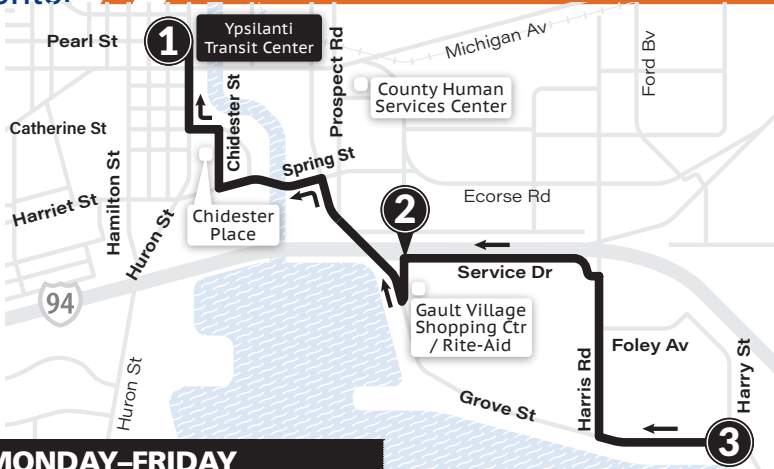

MONDAY-FRIDAY

Harry & Grove ③	Gault Village ②	Ypsilanti Transit Center ①
6:15a	6:20a	6:27a
6:45a	6:50a	6:57a
7:15a	7:20a	7:27a
7:45a	7:50a	7:57a
8:15a	8:20a	8:27a
8:45a	8:50a	8:57a
9:15a	9:20a	9:27a
9:45a	9:50a	9:57a
10:15a	10:20a	10:27a
10:45a	10:50a	10:57a
11:15a	11:20a	11:27a
11:45a	11:50a	11:57a
12:15p	12:20p	12:27p
12:45p	12:50p	12:57p
1:15p	1:20p	1:27p
1:45p	1:50p	1:57p
2:15p	2:20p	2:27p
2:45p	2:50p	2:57p
3:15p	3:20p	3:27p
3:45p	3:50p	3:57p
4:15p	4:20p	4:27p
4:45p	4:50p	4:57p
5:15p	5:20p	5:27p
5:45p	5:50p	5:57p
6:15p	6:20p	6:27p
7:15p	7:20p	7:27p
8:15p	8:20p	8:27p
9:15p	9:20p	9:27p
10:15p	10:20p	10:27p
11:15p	11:20p	11:27p

SATURDAY

Harry & Grove ③	Gault Village ②	Ypsilanti Transit Center ①
7:15a	7:20a	7:27a
7:45a	7:50a	7:57a
8:15a	8:20a	8:27a
8:45a	8:50a	8:57a
9:15a	9:20a	9:27a
9:45a	9:50a	9:57a
10:15a	10:20a	10:27a
10:45a	10:50a	10:57a
11:15a	11:20a	11:27a
11:45a	11:50a	11:57a

SATURDAY (Continued)

Harry & Grove ③	Gault Village ②	Ypsilanti Transit Center ①
12:15p	12:20p	12:27p
12:45p	12:50p	12:57p
1:15p	1:20p	1:27p
1:45p	1:50p	1:57p
2:15p	2:20p	2:27p
2:45p	2:50p	2:57p
3:15p	3:20p	3:27p
3:45p	3:50p	3:57p
4:15p	4:20p	4:27p
4:45p	4:50p	4:57p
5:15p	5:20p	5:27p
5:45p	5:50p	5:57p
6:15p	6:20p	6:27p
7:15p	7:20p	7:27p
8:15p	8:20p	8:27p
9:15p	9:20p	9:27p
10:15p	10:20p	10:27p
11:15p	11:20p	11:27p

SUNDAY

8:15a	8:20a	8:27a
8:45a	8:50a	8:57a
9:15a	9:20a	9:27a
9:45a	9:50a	9:57a
10:15a	10:20a	10:27a
10:45a	10:50a	10:57a
11:15a	11:20a	11:27a
11:45a	11:50a	11:57a
12:15p	12:20p	12:27p
12:45p	12:50p	12:57p
1:15p	1:20p	1:27p
1:45p	1:50p	1:57p
2:15p	2:20p	2:27p
2:45p	2:50p	2:57p
3:15p	3:20p	3:27p
3:45p	3:50p	3:57p
4:15p	4:20p	4:27p
4:45p	4:50p	4:57p
5:15p	5:20p	5:27p
5:45p	5:50p	5:57p
6:15p	6:20p	6:27p
7:15p	7:20p	7:27p
8:15p	8:20p	8:27p
9:15p	9:20p	9:27p