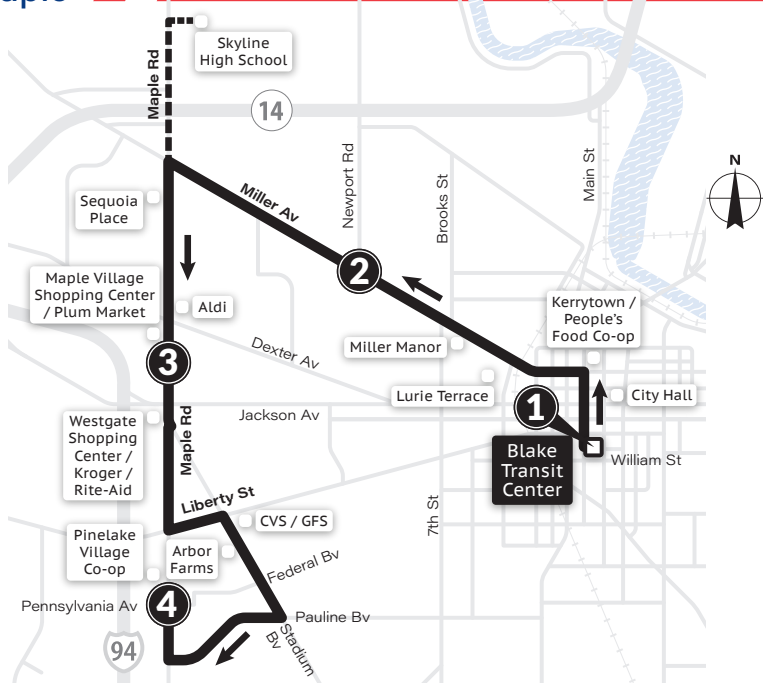

MONDAY-FRIDAY

Blake Transit Center ①	Miller & Newport ②	Maple Village ③	Pennsylvania & Maple ④
6:15a	6:20a	6:28a	6:42a
6:45a	6:50a	6:58a	7:12a
7:15a	7:20a*	7:30a	7:42a
7:45a	7:50a*	8:00a	8:12a
8:15a	8:20a	8:28a	8:42a
8:45a	8:50a	8:58a	9:12a
9:15a	9:20a	9:28a	9:42a
9:45a	9:50a	9:58a	10:12a
10:15a	10:20a	10:28a	10:42a
10:45a	10:50a	10:58a	11:12a
11:15a	11:20a	11:28a	11:42a
11:45a	11:50a	11:58a	12:12p
12:15p	12:20p	12:28p	12:42p
12:45p	12:50p	12:58p	1:12p
1:15p	1:20p	1:28p	1:42p
1:45p	1:50p	1:58p	2:12p
2:15p	2:20p	2:28p	2:42p
2:45p	2:50p*	3:00p	3:12p
3:15p	3:20p*	3:30p	3:42p
3:45p	3:50p	3:58p	4:12p
4:15p	4:20p	4:28p	4:42p
4:45p	4:50p	4:58p	5:12p
5:15p	5:20p	5:28p	5:42p
5:45p	5:50p	5:58p	6:12p
6:15p	6:20p	6:28p	6:42p
7:15p	7:20p	7:28p	7:42p
8:15p	8:20p	8:28p	8:42p
9:15p	9:20p	9:28p	9:42p
10:15p	10:20p	10:28p	10:42p
11:15p	11:20p	11:28p	11:42p

SATURDAY & SUNDAY

Blake Transit Center ①	Miller & Newport ②	Maple Village ③	Pennsylvania & Maple ④
7:15a	7:20a	7:28a	7:42a
7:45a	7:50a	7:58a	8:12a
▲ SATURDAY ONLY ▲			
8:15a	8:20a	8:28a	8:42a
8:45a	8:50a	8:58a	9:12a
9:15a	9:20a	9:28a	9:42a
9:45a	9:50a	9:58a	10:12a
10:15a	10:20a	10:28a	10:42a
10:45a	10:50a	10:58a	11:12a
11:15a	11:20a	11:28a	11:42a
11:45a	11:50a	11:58a	12:12p
12:15p	12:20p	12:28p	12:42p
12:45p	12:50p	12:58p	1:12p
1:15p	1:20p	1:28p	1:42p
1:45p	1:50p	1:58p	2:12p
2:15p	2:20p	2:28p	2:42p
2:45p	2:50p	2:58p	3:12p
3:15p	3:20p	3:28p	3:42p
3:45p	3:50p	3:58p	4:12p
4:15p	4:20p	4:28p	4:42p
4:45p	4:50p	4:58p	5:12p
5:15p	5:20p	5:28p	5:42p
5:45p	5:50p	5:58p	6:12p
6:15p	6:20p	6:28p	6:42p
7:15p	7:20p	7:28p	7:42p
8:15p	8:20p	8:28p	8:42p
9:15p	9:20p	9:28p	9:42p
▼ SATURDAY ONLY ▼			
10:15p	10:20p	10:28p	10:42p
11:15p	11:20p	11:28p	11:42p

*Trip serves Skyline High School.