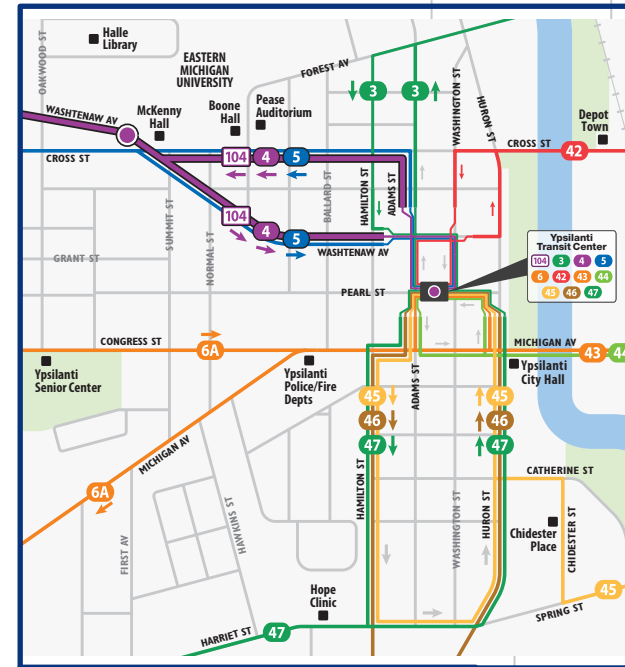

BLAKE TRANSIT CENTER

WILLIAM ST

AirRide/D2A2 Stop

Please use William St crosswalk to access Rt 104 stop

Ypsilanti Transit Center

220 Pearl St, Ypsilanti

Key: Boarding locations #

ADAMS ST

By Mail

Ann Arbor Area Transportation Authority
Attn: Title VI
2700 S. Industrial Hwy.
Ann Arbor, MI 48104

Online

TellUs@TheRide.org

Lost & Found

If you believe you have lost an item using our service, call 734-973-6500. TheRide is not responsible for lost items. Items turned in are held for two weeks, then disposed of.

TheRide System Map

Effective May 4, 2025

Downtown Ann Arbor

Downtown Ypsilanti

Table of Contents

General Information	4–5	Park & Ride	12–14
Fares & Passes	6–7	Accessible & Senior Services	15
Buying Your Fare.....	8	FlexRide East & West	16
How to Ride	9	FlexRide Late Night & Holiday Service.....	17
Rules & Policies	10	Common Destinations	18–23
Commuter Services	11	Routes & Schedules	24–94

Routes & Schedules

Route	Name	Page(s)
Intercity		
3	Huron River	24–27
4	Washtenaw Local	28–31
5	Packard	32–35
6	Ellsworth-State	36–39
104	Washtenaw Express	93–94
Ann Arbor Local		
22	Pontiac–Dhu Varren	40–43
23	Plymouth	44–47
25	Ann Arbor–Saline Rd.	48–49
26	Scio Church	50–51
27	W. Stadium–Oak Valley	52–53
28	Pauline	54–55
29	Liberty	56–57
30	Jackson Rd	58–59
31	Dexter	60–61
32	Miller–Maple	62–63
33	Newport	64
34	Maple–Dexter	65