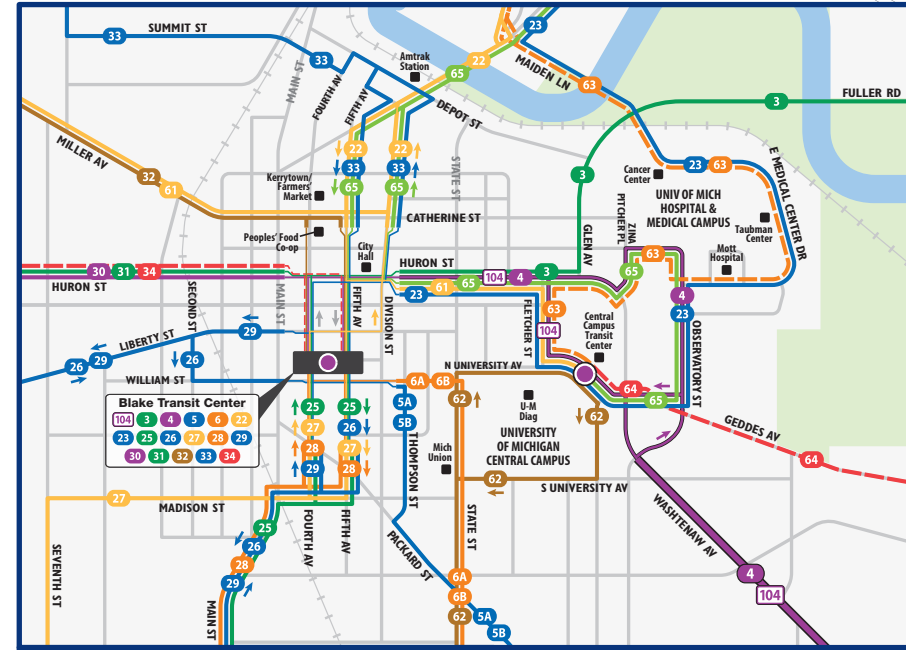

TheRide System Map

Effective May 4, 2025

Downtown Ann Arbor

Downtown Ypsilanti

Table of Contents

General Information	4–5	Park & Ride	12–14
Fares & Passes	6–7	Accessible & Senior Services	15
Buying Your Fare.....	8	FlexRide East & West	16
How to Ride	9	FlexRide Late Night & Holiday Service.....	17
Rules & Policies	10	Common Destinations	18–23
Commuter Services	11	Routes & Schedules	24–94

Routes & Schedules

Route	Name	Page(s)
Intercity		
3	Huron River	24–27
4	Washtenaw Local	28–31
5	Packard	32–35
6	Ellsworth-State	36–39
104	Washtenaw Express	93–94
Ann Arbor Local		
22	Pontiac–Dhu Varren	40–43
23	Plymouth	44–47
25	Ann Arbor–Saline Rd.	48–49
26	Scio Church	50–51
27	W. Stadium–Oak Valley	52–53
28	Pauline	54–55
29	Liberty	56–57
30	Jackson Rd	58–59
31	Dexter	60–61
32	Miller–Maple	62–63
33	Newport	64
34	Maple–Dexter	65