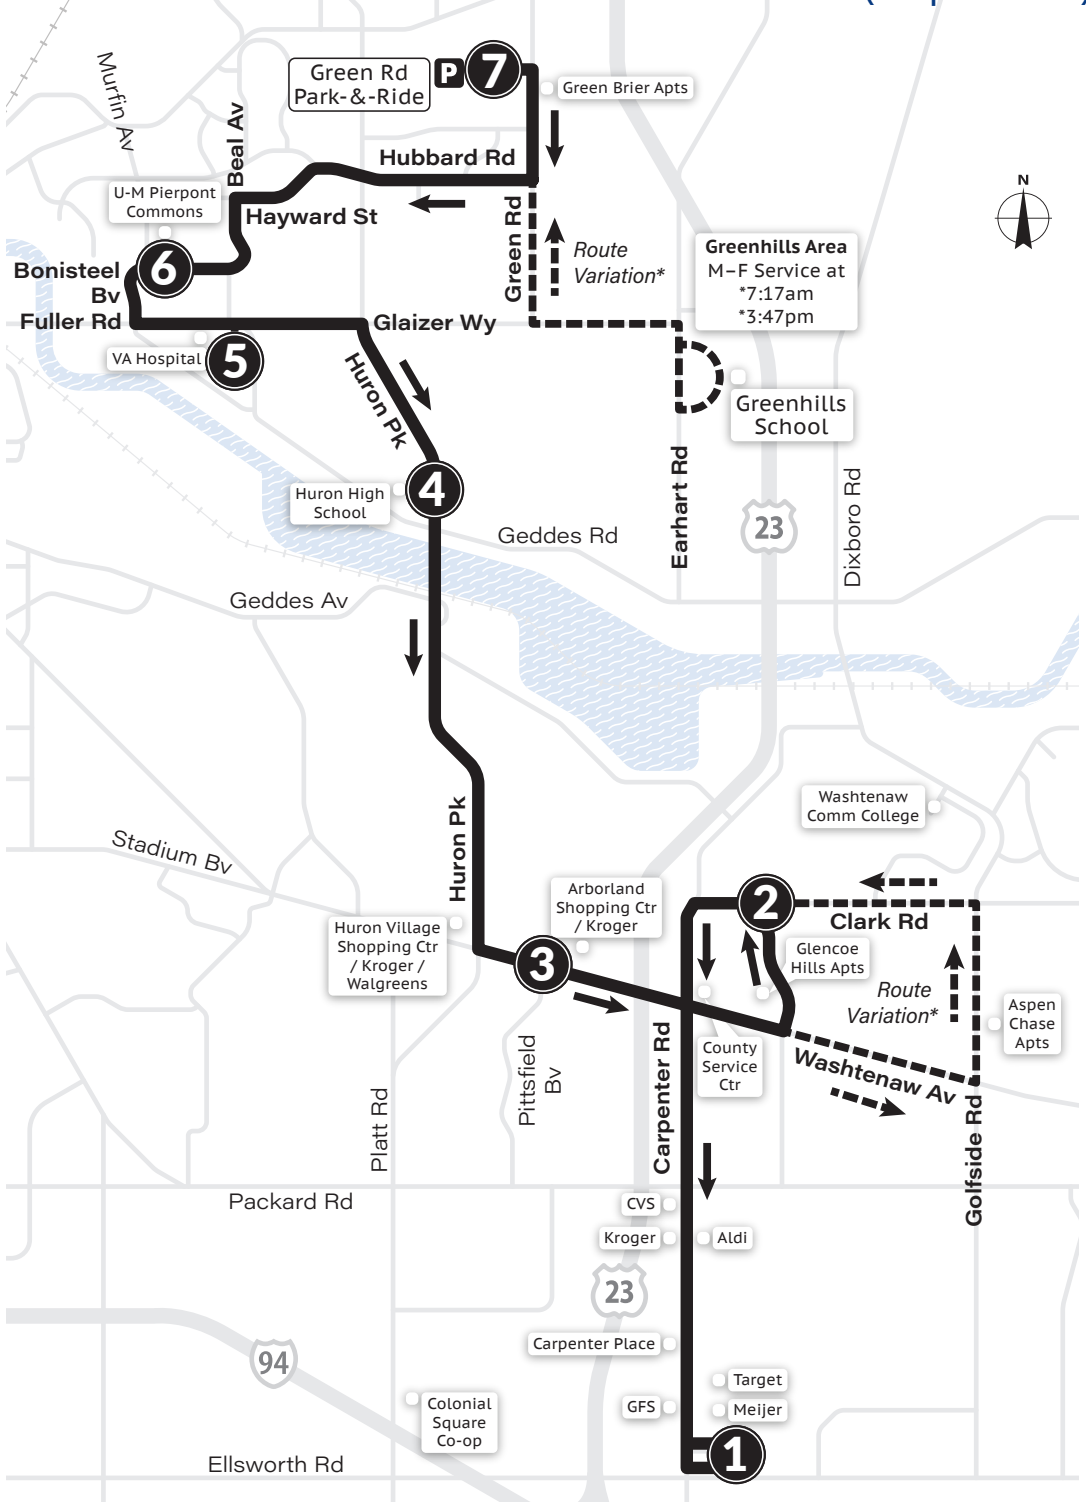

66 Carpenter-Huron Pkwy

To Meijer
(Carpenter Rd)

No Sunday Service

*Trip serves Hogback Rd to Clark Rd to Golfside Rd to Washtenaw Ave before resuming regular routing.

◇ Trip ends at Glacier Hills at 7:17am.

△ Trip ends at Glacier Hills at 3:47pm.