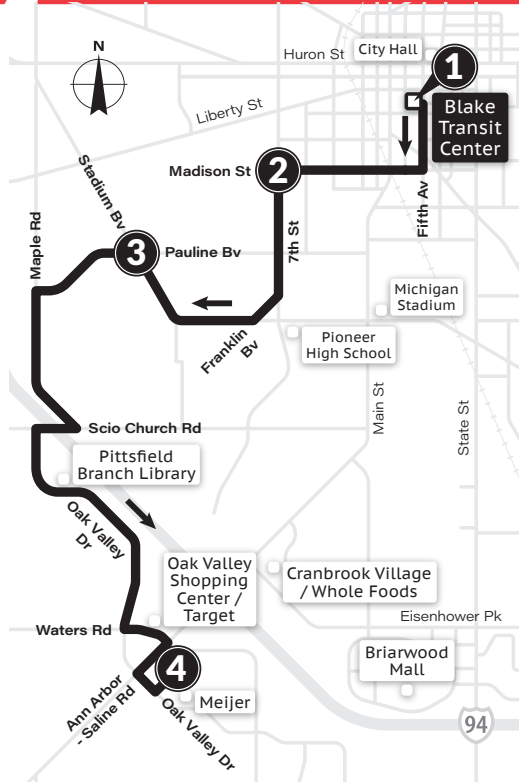

MONDAY-FRIDAY

SATURDAY & SUNDAY

Blake Transit Center ①	Madison & Seventh ②	Pauline & Stadium ③	Meijer (Ann Arbor - Saline Rd) ④
6:15a	6:19a	6:25a	6:36a
6:45a	6:49a	6:55a	7:06a
7:15a	7:19a	7:25a	7:36a
7:45a	7:49a	7:55a	8:06a
8:15a	8:19a	8:25a	8:36a
8:45a	8:49a	8:55a	9:06a
9:15a	9:19a	9:25a	9:36a
9:45a	9:49a	9:55a	10:06a
10:15a	10:19a	10:25a	10:36a
10:45a	10:49a	10:55a	11:06a
11:15a	11:19a	11:25a	11:36a
11:45a	11:49a	11:55a	12:06p
12:15p	12:19p	12:25p	12:36p
12:45p	12:49p	12:55p	1:06p
1:15p	1:19p	1:25p	1:36p
1:45p	1:49p	1:55p	2:06p
2:15p	2:19p	2:25p	2:36p
2:45p	2:49p	2:55p	3:06p
3:15p	3:19p	3:25p	3:36p
3:45p	3:49p	3:55p	4:06p
4:15p	4:19p	4:25p	4:36p
4:45p	4:49p	4:55p	5:06p
5:15p	5:19p	5:25p	5:36p
5:45p	5:49p	5:55p	6:06p
6:15p	6:19p	6:25p	6:36p
6:45p	6:49p	6:55p	7:06p
7:45p	7:49p	7:55p	8:06p
8:45p	8:49p	8:55p	9:06p
9:45p	9:49p	9:55p	10:06p
10:45p	10:49p	10:55p	11:06p
11:45p	11:49p	11:55p	12:06a

Blake Transit Center ①	Madison & Seventh ②	Pauline & Stadium ③	Meijer (Ann Arbor - Saline Rd) ④
7:15a	7:19a	7:25a	7:36a
7:45a	7:49a	7:55a	8:06a
▲ SATURDAY ONLY ▲			
8:15a	8:19a	8:25a	8:36a
8:45a	8:49a	8:55a	9:06a
9:15a	9:19a	9:25a	9:36a
9:45a	9:49a	9:55a	10:06a
10:15a	10:19a	10:25a	10:36a
10:45a	10:49a	10:55a	11:06a
11:15a	11:19a	11:25a	11:36a
11:45a	11:49a	11:55a	12:06p
12:15p	12:19p	12:25p	12:36p
12:45p	12:49p	12:55p	1:06p
1:15p	1:19p	1:25p	1:36p
1:45p	1:49p	1:55p	2:06p
2:15p	2:19p	2:25p	2:36p
2:45p	2:49p	2:55p	3:06p
3:15p	3:19p	3:25p	3:36p
3:45p	3:49p	3:55p	4:06p
4:15p	4:19p	4:25p	4:36p
4:45p	4:49p	4:55p	5:06p
5:15p	5:19p	5:25p	5:36p
5:45p	5:49p	5:55p	6:06p
6:45p	6:49p	6:55p	7:06p
7:45p	7:49p	7:55p	8:06p
8:45p	8:49p	8:55p	9:06p
▼ SATURDAY ONLY ▼			
9:45p	9:49p	9:55p	10:06p
10:45p	10:49p	10:55p	11:06p
11:45p	11:49p	11:55p	12:06a