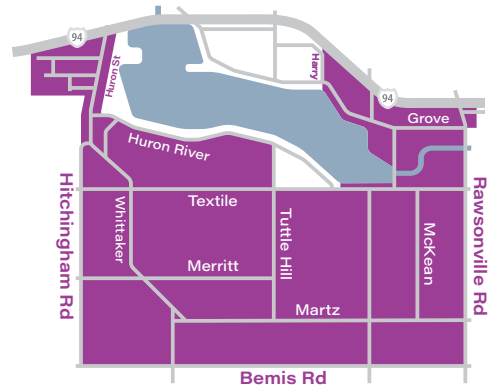

Reservations

(Same-day and next-day reservations)

734-794-0377

Download the FlexRide app

Visit MyFlexRide.org