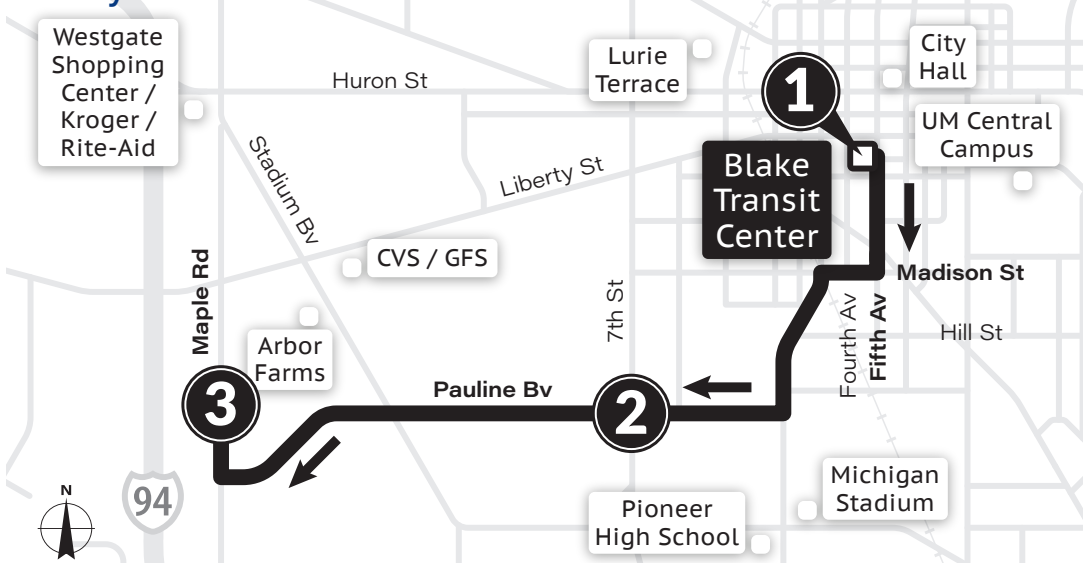

MONDAY-FRIDAY			SATURDAY & SUNDAY		
Blake Transit Center 1	Pauline & Seventh 2	Maple & Pennsylvania 3	Blake Transit Center 1	Pauline & Seventh 2	Maple & Pennsylvania 3
6:15a	6:20a	6:27a	7:15a	7:20a	7:27a
6:30a	6:35a	6:42a	7:45a	7:50a	7:57a
6:45a	6:50a	6:57a	8:15a	8:20a	8:27a
7:00a	7:05a	7:12a	▲ SATURDAY ONLY ▲		
7:15a	7:20a	7:27a	8:45a	8:50a	8:57a
7:30a	7:35a	7:42a	9:15a	9:20a	9:27a
7:45a	7:50a	7:57a	9:45a	9:50a	9:57a
8:00a	8:05a	8:12a	10:15a	10:20a	10:27a
8:15a	8:20a	8:27a	10:45a	10:50a	10:57a
8:30a	8:35a	8:42a	11:15a	11:20a	11:27a
8:45a	8:50a	8:57a	11:45a	11:50a	11:57a
9:15a	9:20a	9:27a	12:15p	12:20p	12:27p
9:45a	9:50a	9:57a	12:45p	12:50p	12:57p
10:15a	10:20a	10:27a	1:15p	1:20p	1:27p
10:45a	10:50a	10:57a	1:45p	1:50p	1:57p
11:15a	11:20a	11:27a	2:15p	2:20p	2:27p
11:45a	11:50a	11:57a	2:45p	2:50p	2:57p
12:15p	12:20p	12:27p	3:15p	3:20p	3:27p
12:45p	12:50p	12:57p	3:45p	3:50p	3:57p
1:15p	1:20p	1:27p	4:15p	4:20p	4:27p
1:45p	1:50p	1:57p	4:45p	4:50p	4:57p
2:15p	2:20p	2:27p	5:15p	5:20p	5:27p
2:45p	2:50p	2:57p	5:45p	5:50p	5:57p
3:15p	3:20p	3:27p	6:15p	6:20p	6:27p
3:45p	3:50p	3:57p	7:15p	7:20p	7:27p
4:00p	4:05p	4:12p	8:15p	8:20p	8:27p
4:15p	4:20p	4:27p	9:15p	9:20p	9:27p
4:30p	4:35p	4:42p	▼ SATURDAY ONLY ▼		
4:45p	4:50p	4:57p	10:15p	10:20p	10:27p
5:00p	5:05p	5:12p	11:15p	11:20p	11:27p
5:15p	5:20p	5:27p			
5:30p	5:35p	5:42p			
5:45p	5:50p	5:57p			
6:00p	6:05p	6:12p			
6:15p	6:20p	6:27p			
7:15p	7:20p	7:27p			
8:15p	8:20p	8:27p			
9:15p	9:20p	9:27p			
10:15p	10:20p	10:27p			
11:15p	11:20p	11:27p