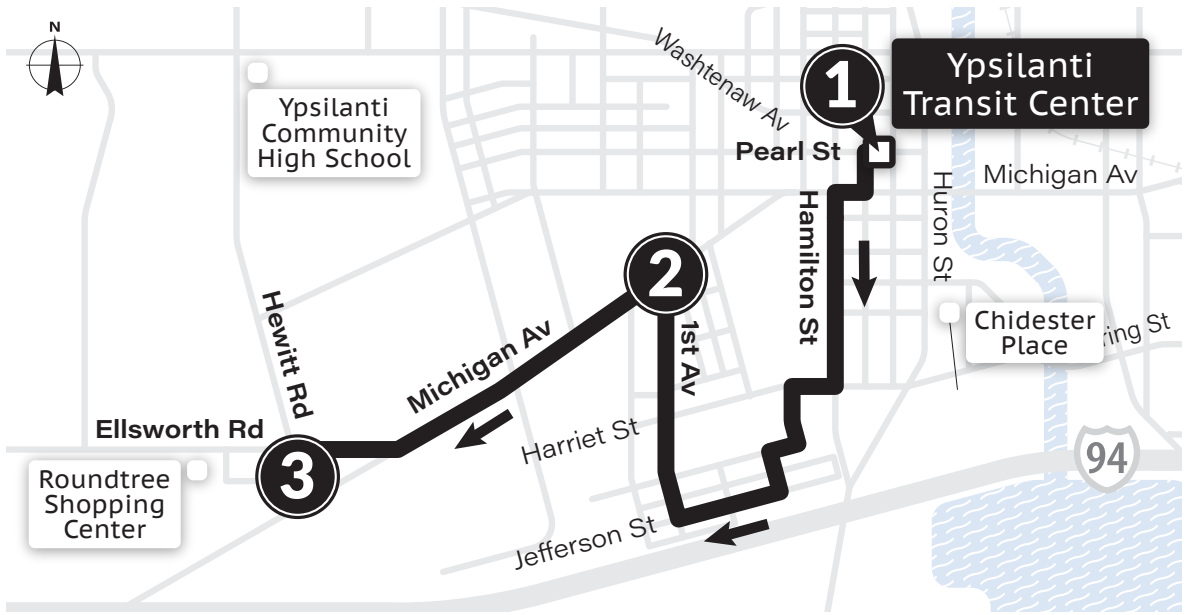

MONDAY-FRIDAY		
Ypsilanti Transit Center ①	First & Michigan ②	Hewitt & Ellsworth ③
6:00a	6:08a	6:15a
6:30a	6:38a	6:45a
7:00a	7:08a	7:15a
7:30a	7:38a	7:45a
8:00a	8:08a	8:15a
8:30a	8:38a	8:45a
9:00a	9:08a	9:15a
9:30a	9:38a	9:45a
10:00a	10:08a	10:15a
10:30a	10:38a	10:45a
11:00a	11:08a	11:15a
11:30a	11:38a	11:45a
12:00p	12:08p	12:15p
12:30p	12:38p	12:45p
1:00p	1:08p	1:15p
1:30p	1:38p	1:45p
2:00p	2:08p	2:15p
2:30p	2:38p	2:45p
3:00p	3:08p	3:15p
3:30p	3:38p	3:45p
4:00p	4:08p	4:15p
4:30p	4:38p	4:45p
5:00p	5:08p	5:15p
5:30p	5:38p	5:45p
6:00p	6:08p	6:15p
6:30p	6:38p	6:45p
7:30p	7:38p	7:45p
8:30p	8:38p	8:45p
9:30p	9:38p	9:45p
10:30p	10:38p	10:45p
11:30p	11:38p	11:45p

SATURDAY & SUNDAY		
Ypsilanti Transit Center ①	First & Michigan ②	Hewitt & Ellsworth ③
7:00a	7:08a	7:15a
7:30a	7:38a	7:45a
▲ SATURDAY ONLY ▲		
8:00a	8:08a	8:15a
8:30a	8:38a	8:45a
9:00a	9:08a	9:15a
9:30a	9:38a	9:45a
10:00a	10:08a	10:15a
10:30a	10:38a	10:45a
11:00a	11:08a	11:15a
11:30a	11:38a	11:45a
12:00p	12:08p	12:15p
12:30p	12:38p	12:45p
1:00p	1:08p	1:15p
1:30p	1:38p	1:45p
2:00p	2:08p	2:15p
2:30p	2:38p	2:45p
3:00p	3:08p	3:15p
3:30p	3:38p	3:45p
4:00p	4:08p	4:15p
4:30p	4:38p	4:45p
5:00p	5:08p	5:15p
5:30p	5:38p	5:45p
6:30p	6:38p	6:45p
7:30p	7:38p	7:45p
8:30p	8:38p	8:45p
9:30p	9:38p	9:45p
▼ SATURDAY ONLY ▼		
10:30p	10:38p	10:45p
11:30p	11:38p	11:45p