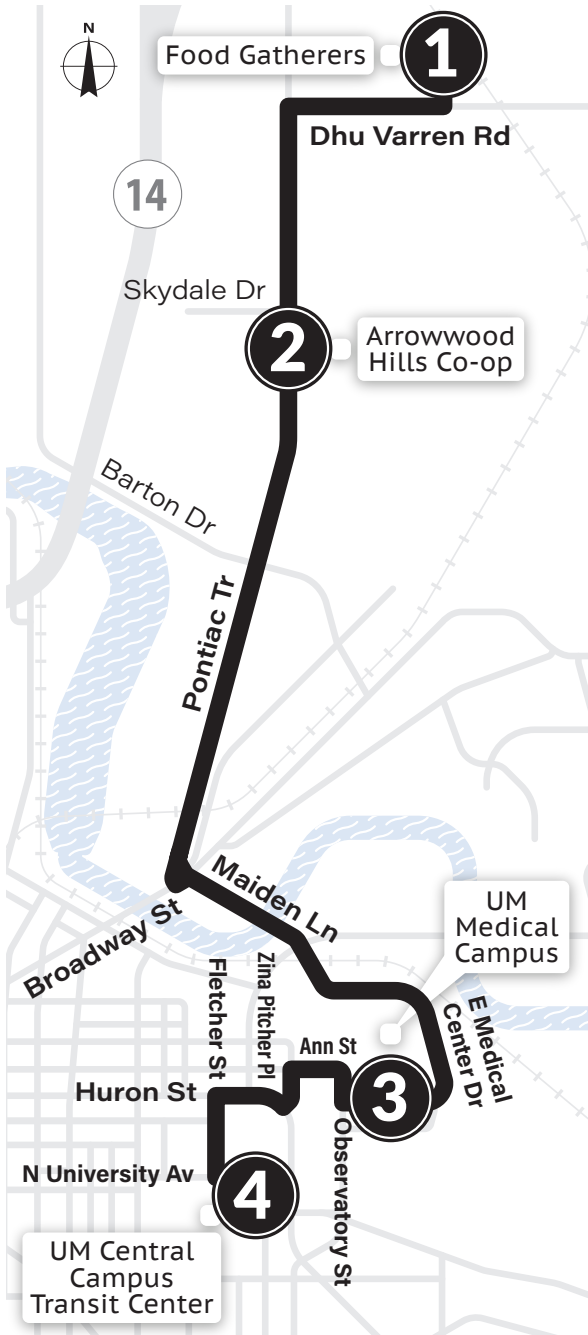

To Central Campus Transit Center

MONDAY-FRIDAY			
Food Gatherers 1	Arrowwood Hills 2	U-M Mott Hospital 3	Central Campus Transit Ctr 4
7:09a	7:14a	7:25a	7:30a
7:39a	7:44a	7:55a	8:00a
8:09a	8:14a	8:25a	8:30a
8:39a	8:44a	8:55a	9:00a
4:09p	4:14p	4:25p	4:30p
4:39p	4:44p	4:55p	5:00p
5:09p	5:14p	5:25p	5:30p
5:39p	5:44p	5:55p	6:00p

All Trips Connect to **Route 64** at the Central Campus Transit Center.

To Food Gatherers

MONDAY-FRIDAY			
Central Campus Transit Ctr 4	U-M Mott Hospital 3	Arrowwood Hills 2	Food Gatherers 1
6:45a	6:48a	7:01a	7:06a
7:15a	7:18a	7:31a	7:36a
7:45a	7:48a	8:01a	8:06a
8:15a	8:18a	8:31a	8:36a
3:45p	3:48p	4:01p	4:06p
4:15p	4:18p	4:31p	4:36p
4:45p	4:48p	5:01p	5:06p
5:15p	5:18p	5:31p	5:36p
5:45p	5:48p	6:01p	6:06p

No Saturday or Sunday Service