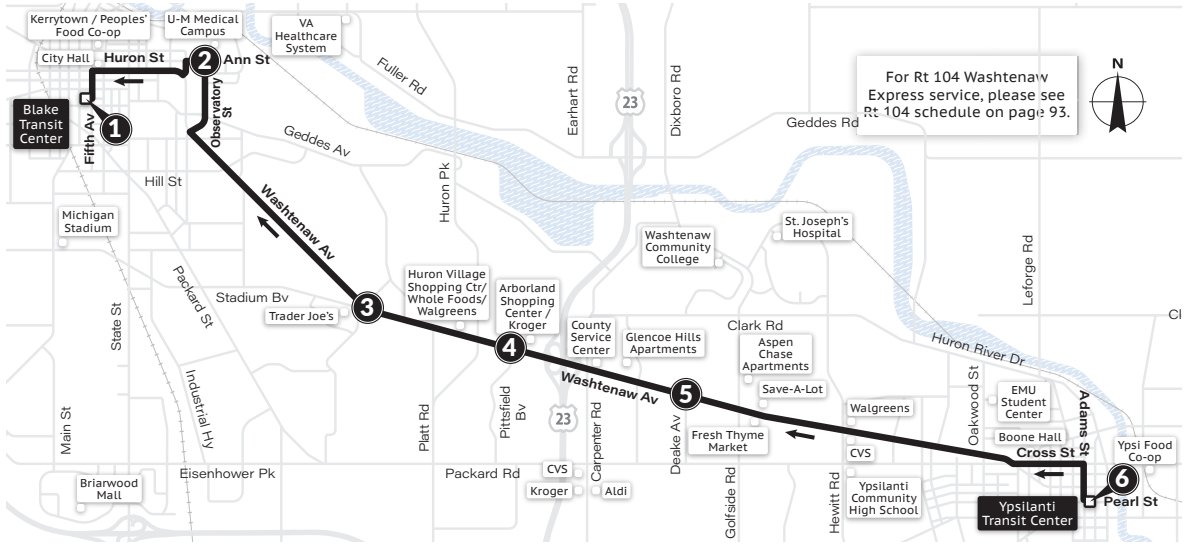

4 Washtenaw Local

To Blake Transit Center

MONDAY-FRIDAY

Ypsilanti Transit Center 6	Glencoe Crossing 5	Washt. & Pittsfield 4	Washt. & Sheridan 3	UM Hospital 2	Blake Transit Center 1
6:00a	6:11a	6:15a	6:21a	6:31a	6:42a
6:15a	6:26a	6:30a	6:36a	6:46a	6:57a
6:30a	6:41a	6:45a	6:51a	7:01a	7:12a
6:45a	6:56a	7:00a	7:06a	7:16a	7:27a
7:00a	7:11a	7:15a	7:21a	7:31a	7:42a
7:15a	7:26a	7:30a	7:36a	7:46a	7:57a
7:30a	7:41a	7:45a	7:51a	8:01a	8:12a
7:45a	7:56a	8:00a	8:06a	8:16a	8:27a
8:00a	8:11a	8:15a	8:21a	8:31a	8:42a
8:15a	8:26a	8:30a	8:36a	8:46a	8:57a
8:30a	8:41a	8:45a	8:51a	9:01a	9:12a
8:45a	8:56a	9:00a	9:06a	9:16a	9:27a
9:00a	9:11a	9:15a	9:21a	9:31a	9:42a
9:15a	9:26a	9:30a	9:36a	9:46a	9:57a
9:30a	9:41a	9:45a	9:51a	10:01a	10:12a
9:45a	9:56a	10:00a	10:06a	10:16a	10:27a
10:00a	10:11a	10:15a	10:21a	10:31a	10:42a
10:15a	10:26a	10:30a	10:36a	10:46a	10:57a
10:30a	10:41a	10:45a	10:51a	11:01a	11:12a
10:45a	10:56a	11:00a	11:06a	11:16a	11:26a
11:00a	11:11a	11:15a	11:21a	11:31a	11:41a
11:15a	11:26a	11:30a	11:36a	11:46a	11:56a
11:30a	11:41a	11:45a	11:51a	12:01p	12:11p
11:45a	11:56a	12:00p	12:06p	12:16p	12:26p
12:00p	12:11p	12:15p	12:21p	12:31p	12:41p
12:15p	12:26p	12:30p	12:36p	12:46p	12:56p
12:30p	12:41p	12:45p	12:51p	1:01p	1:11p
12:45p	12:56p	1:00p	1:06p	1:16p	1:26p
1:00p	1:11p	1:15p	1:21p	1:31p	1:41p
1:15p	1:26p	1:30p	1:36p	1:46p	1:56p
1:30p	1:41p	1:45p	1:51p	2:01p	2:11p

MONDAY-FRIDAY (Continued)

Ypsilanti Transit Center 6	Glencoe Crossing 5	Washt. & Pittsfield 4	Washt. & Sheridan 3	UM Hospital 2	Blake Transit Center 1
1:45p	1:56p	2:00p	2:06p	2:16p	2:26p
2:00p	2:11p	2:15p	2:21p	2:31p	2:41p
2:15p	2:26p	2:30p	2:36p	2:46p	2:56p
2:30p	2:41p	2:45p	2:51p	3:01p	3:11p
2:45p	2:56p	3:00p	3:06p	3:16p	3:26p
3:00p	3:11p	3:15p	3:21p	3:31p	3:41p
3:15p	3:26p	3:30p	3:36p	3:46p	3:56p
3:30p	3:41p	3:45p	3:51p	4:01p	4:11p
3:53p	4:03p	4:06p	4:11p	4:21p	4:33p
4:09p	4:19p	4:22p	4:27p	4:37p	4:49p
4:25p	4:35p	4:38p	4:43p	4:53p	5:05p
4:41p	4:51p	4:54p	4:59p	5:09p	5:21p
4:57p	5:07p	5:10p	5:15p	5:25p	5:37p
5:13p	5:23p	5:26p	5:31p	5:41p	5:53p
5:29p	5:39p	5:42p	5:47p	5:57p	6:09p
5:45p	5:55p	5:58p	6:03p	6:13p	6:25p
6:01p	6:11p	6:14p	6:19p	6:29p	6:41p
6:17p	6:27p	6:30p	6:35p	6:45p	6:57p
6:33p	6:43p	6:46p	6:51p	7:01p	7:13p
6:49p	6:59p	7:02p	7:07p	7:17p	7:29p
7:05p	7:15p	7:18p	7:23p	7:33p	7:45p
7:21p	7:31p	7:34p	7:39p	7:49p	8:01p
7:30p	7:41p	7:45p	7:51p	8:01p	8:11p
8:00p	8:11p	8:15p	8:21p	8:31p	8:41p
8:30p	8:41p	8:45p	8:51p	9:01p	9:11p
9:00p	9:11p	9:15p	9:21p	9:31p	9:41p
9:30p	9:41p	9:45p	9:51p	10:01p	10:11p
10:00p	10:11p	10:15p	10:21p	10:31p	10:41p
10:30p	10:41p	10:45p	10:51p	11:01p	11:11p
11:00p	11:11p	11:15p	11:21p	11:31p	11:41p
11:30p	11:41p	11:45p	11:51p	12:01a	12:11a