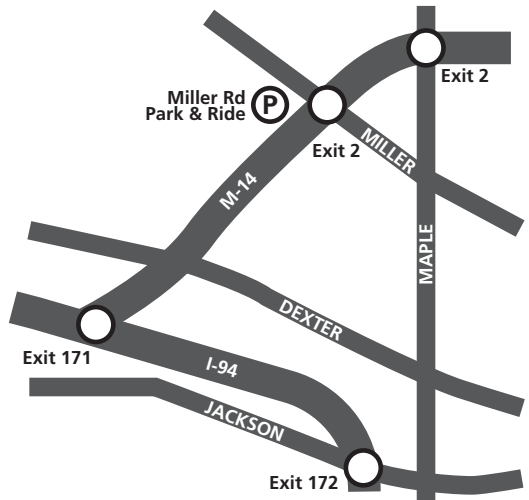

North-East Shuttle (East Medical Campus Connection), provided by the University of Michigan, boards here.

Miller Road Lot

2901 Miller Rd
Ann Arbor, MI 48103

Located in the M-14/Miller Rd interchange (exit 2).

Routes

- 34 Maple–Dexter (*weekday peak times only*)
- 61 U-M–Miller (*weekdays only*)

**Plymouth Road/
US-23 Lot** 3700 Plymouth Rd
Ann Arbor, MI 48105

Located at the Plymouth Road/US-23 interchange (exit 41).