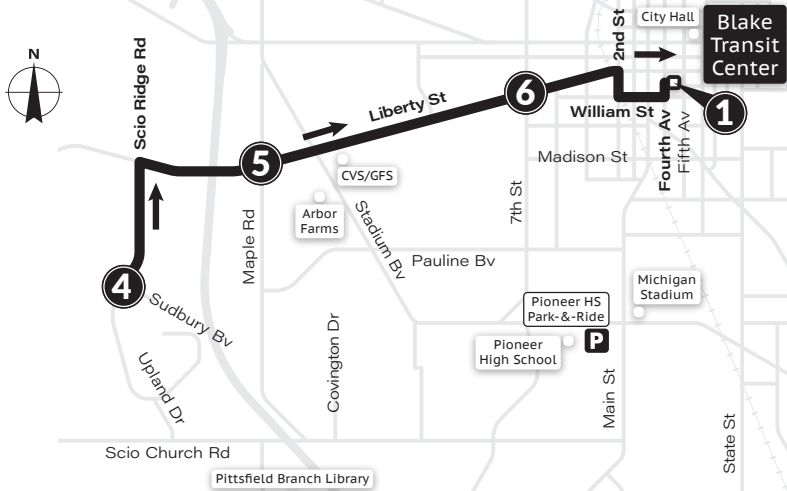

MONDAY-FRIDAY

Scio Ridge & Sudbury 4	Liberty & Maple 5	Liberty & Seventh 6	Blake Transit Center 1
6:28a	6:31a	6:34a	6:42a
6:58a	7:01a	7:04a	7:12a
7:28a	7:31a	7:34a	7:42a
7:58a	8:01a	8:04a	8:12a
8:28a	8:31a	8:34a	8:42a
8:58a	9:01a	9:04a	9:12a
9:28a	9:31a	9:34a	9:42a
9:58a	10:01a	10:04a	10:12a
10:28a	10:31a	10:34a	10:42a
11:28a	11:31a	11:34a	11:42a
12:28p	12:31p	12:34p	12:42p
1:28p	1:31p	1:34p	1:42p
2:28p	2:31p	2:34p	2:42p
3:28p	3:31p	3:34p	3:42p
3:58p	4:01p	4:04p	4:12p
4:28p	4:31p	4:34p	4:42p
4:58p	5:01p	5:04p	5:12p
5:28p	5:31p	5:34p	5:42p
5:58p	6:01p	6:04p	6:12p
6:28p	6:31p	6:34p	6:42p
6:58p	7:01p	7:04p	7:12p
7:58p	8:01p	8:04p	8:12p
8:58p	9:01p	9:04p	9:12p
9:58p	10:01p	10:04p	10:12p
10:58p	11:01p	11:04p	11:12p

SATURDAY (Continued)

Scio Ridge & Sudbury 4	Liberty & Maple 5	Liberty & Seventh 6	Blake Transit Center 1
12:58p	1:01p	1:04p	1:12p
1:58p	2:01p	2:04p	2:12p
2:58p	3:01p	3:04p	3:12p
3:28p	3:31p	3:34p	3:42p
3:58p	4:01p	4:04p	4:12p
4:28p	4:31p	4:34p	4:42p
4:58p	5:01p	5:04p	5:12p
5:28p	5:31p	5:34p	5:42p
5:58p	6:01p	6:04p	6:12p
6:28p	6:31p	6:34p	6:42p
6:58p	7:01p	7:04p	7:12p
7:58p	8:01p	8:04p	8:12p
8:58p	9:01p	9:04p	9:12p
9:58p	10:01p	10:04p	10:12p
10:58p	11:01p	11:04p	11:12p

SUNDAY

7:58a	8:01a	8:04a	8:12a
8:28a	8:31a	8:34a	8:42a
8:58a	9:01a	9:04a	9:12a
9:28a	9:31a	9:34a	9:42a
9:58a	10:01a	10:04a	10:12a
10:28a	10:31a	10:34a	10:42a
10:58a	11:01a	11:04a	11:12a
11:28a	11:31a	11:34a	11:42a
11:58a	12:01p	12:04p	12:12p
12:28p	12:31p	12:34p	12:42p
12:58p	1:01p	1:04p	1:12p
1:28p	1:31p	1:34p	1:42p
1:58p	2:01p	2:04p	2:12p
2:28p	2:31p	2:34p	2:42p
2:58p	3:01p	3:04p	3:12p
3:28p	3:31p	3:34p	3:42p
3:58p	4:01p	4:04p	4:12p
4:28p	4:31p	4:34p	4:42p
4:58p	5:01p	5:04p	5:12p
5:28p	5:31p	5:34p	5:42p
5:58p	6:01p	6:04p	6:12p
6:28p	6:31p	6:34p	6:42p
6:58p	7:01p	7:04p	7:12p
7:58p	8:01p	8:04p	8:12p
8:58p	9:01p	9:04p	9:12p

SATURDAY

Scio Ridge & Sudbury 4	Liberty & Maple 5	Liberty & Seventh 6	Blake Transit Center 1
7:28a	7:31a	7:34a	7:42a
7:58a	8:01a	8:04a	8:12a
8:28a	8:31a	8:34a	8:42a
8:58a	9:01a	9:04a	9:12a
9:28a	9:31a	9:34a	9:42a
9:58a	10:01a	10:04a	10:12a
10:28a	10:31a	10:34a	10:42a
10:58a	11:01a	11:04a	11:12a
11:58a	12:01p	12:04p	12:12p