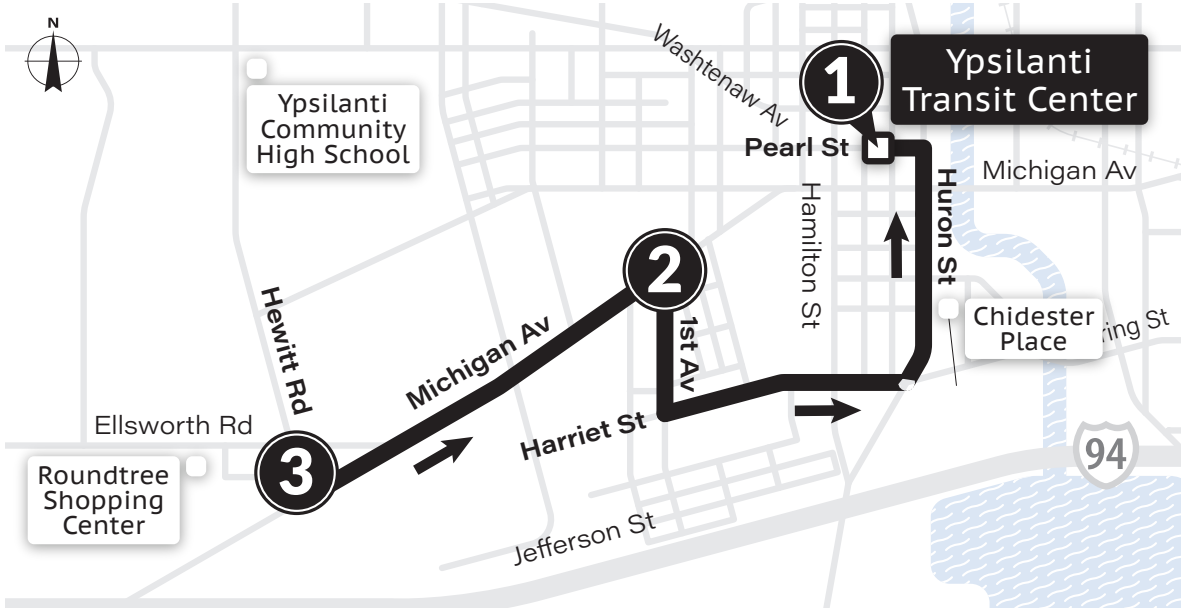

MONDAY-FRIDAY		
Hewitt & Ellsworth ③	First & Michigan ②	Ypsilanti Transit Center ①
6:15a	6:20a	6:27a
6:45a	6:50a	6:57a
7:15a	7:20a	7:27a
7:45a	7:50a	7:57a
8:15a	8:20a	8:27a
8:45a	8:50a	8:57a
9:15a	9:20a	9:27a
9:45a	9:50a	9:57a
10:15a	10:20a	10:27a
10:45a	10:50a	10:57a
11:15a	11:20a	11:27a
11:45a	11:50a	11:57a
12:15p	12:20p	12:27p
12:45p	12:50p	12:57p
1:15p	1:20p	1:27p
1:45p	1:50p	1:57p
2:15p	2:20p	2:27p
2:45p	2:50p	2:57p
3:15p	3:20p	3:27p
3:45p	3:50p	3:57p
4:15p	4:20p	4:27p
4:45p	4:50p	4:57p
5:15p	5:20p	5:27p
5:45p	5:50p	5:57p
6:15p	6:20p	6:27p
6:45p	6:50p	6:57p
7:45p	7:50p	7:57p
8:45p	8:50p	8:57p
9:45p	9:50p	9:57p
10:45p	10:50p	10:57p
11:45p	11:50p	11:57p

SATURDAY & SUNDAY		
Hewitt & Ellsworth ③	First & Michigan ②	Ypsilanti Transit Center ①
7:15a	7:20a	7:27a
7:45a	7:50a	7:57a
▲ SATURDAY ONLY ▲		
8:15a	8:20a	8:27a
8:45a	8:50a	8:57a
9:15a	9:20a	9:27a
9:45a	9:50a	9:57a
10:15a	10:20a	10:27a
10:45a	10:50a	10:57a
11:15a	11:20a	11:27a
11:45a	11:50a	11:57a
12:15p	12:20p	12:27p
12:45p	12:50p	12:57p
1:15p	1:20p	1:27p
1:45p	1:50p	1:57p
2:15p	2:20p	2:27p
2:45p	2:50p	2:57p
3:15p	3:20p	3:27p
3:45p	3:50p	3:57p
4:15p	4:20p	4:27p
4:45p	4:50p	4:57p
5:15p	5:20p	5:27p
5:45p	5:50p	5:57p
6:45p	6:50p	6:57p
7:45p	7:50p	7:57p
8:45p	8:50p	8:57p
▼ SATURDAY ONLY ▼		
9:45p	9:50p	9:57p
10:45p	10:50p	10:57p
11:45p	11:50p	11:57p