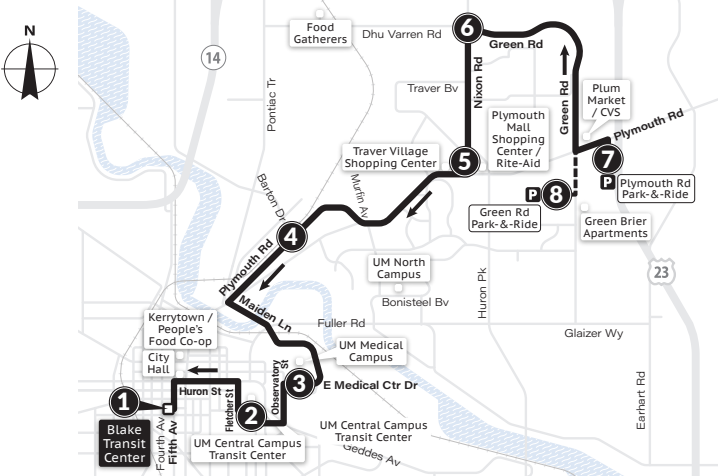

Due to overcrowding on Rt 23, we encourage riders to consider using Rts 63 & 65 on weekday mornings to reach the Central Campus Transit Center.

MONDAY-FRIDAY

Green Rd Park & Ride 8	Plymouth Rd Park & Ride 7	Green & Nixon 6	Plymouth Mall 5	Plymouth & Barton 4	U-M Mott Hospital 3	U-M Central Campus Transit Ctr 2	Blake Transit Center 1
—	6:00a	6:07a	6:13a	6:20a	6:27a	6:34a	6:42a
—	6:15a	6:22a	6:28a	6:35a	6:42a	6:49a	6:57a
—	6:30a	6:37a	6:43a	6:50a	6:57a	7:04a	7:12a
—	6:45a	6:52a	6:58a	7:05a	7:12a	7:19a	7:27a
—	7:00a	7:07a	7:13a	7:20a	7:27a	7:34a	7:42a
—	7:15a	7:22a	7:28a	7:35a	7:42a	7:49a	7:57a
—	7:30a	7:37a	7:43a	7:50a	7:57a	8:04a	8:12a
—	7:45a	7:52a	7:58a	8:05a	8:12a	8:19a	8:27a
—	8:00a	8:07a	8:13a	8:20a	8:27a	8:34a	8:42a
—	8:15a	8:22a	8:28a	8:35a	8:42a	8:49a	8:57a
—	8:30a	8:37a	8:43a	8:50a	8:57a	9:04a	9:12a
—	8:45a	8:52a	8:58a	9:05a	9:12a	9:19a	9:27a
—	9:00a	9:07a	9:13a	9:20a	9:27a	9:34a	9:42a
—	9:15a	9:22a	9:28a	9:35a	9:42a	9:49a	9:57a
—	9:30a	9:36a	9:42a	9:48a	9:53a	9:59a	10:05a
—	9:37a	9:43a	9:49a	9:55a	10:00a	10:06a	10:12a
—	9:52a	9:58a	10:04a	10:10a	10:15a	10:21a	10:27a
—	10:07a	10:13a	10:19a	10:25a	10:30a	10:36a	10:42a
—	10:22a	10:28a	10:34a	10:40a	10:45a	10:51a	10:57a
—	10:37a	10:43a	10:49a	10:55a	11:00a	11:06a	11:12a
—	10:52a	10:58a	11:04a	11:10a	11:15a	11:21a	11:27a
—	11:07a	11:13a	11:19a	11:25a	11:30a	11:36a	11:42a
—	11:22a	11:28a	11:34a	11:40a	11:45a	11:51a	11:57a
—	11:37a	11:43a	11:49a	11:55a	12:00p	12:06p	12:12p
—	11:52a	11:58a	12:04p	12:10p	12:15p	12:21p	12:27p
—	12:07p	12:13p	12:19p	12:25p	12:30p	12:36p	12:42p
—	12:22p	12:28p	12:34p	12:40p	12:45p	12:51p	12:57p
—	12:37p	12:43p	12:49p	12:55p	1:00p	1:06p	1:12p
—	12:52p	12:58p	1:04p	1:10p	1:15p	1:21p	1:27p
—	1:07p	1:13p	1:19p	1:25p	1:30p	1:36p	1:42p
—	1:22p	1:28p	1:34p	1:40p	1:45p	1:51p	1:57p
—	1:37p	1:43p	1:49p	1:55p	2:00p	2:06p	2:12p
—	1:52p	1:58p	2:04p	2:10p	2:15p	2:21p	2:27p
—	2:07p	2:13p	2:19p	2:25p	2:30p	2:36p	2:42p
—	2:22p	2:28p	2:34p	2:40p	2:45p	2:51p	2:57p
—	2:37p	2:43p	2:49p	2:55p	3:00p	3:06p	3:12p
—	2:52p	2:58p	3:04p	3:10p	3:15p	3:21p	3:27p
—	3:07p	3:13p	3:19p	3:25p	3:30p	3:36p	3:42p
—	3:30p	3:37p	3:43p	3:50p	3:57p	4:04p	4:12p
—	3:45p	3:52p	3:58p	4:05p	4:12p	4:19p	4:27p
—	4:00p	4:07p	4:13p	4:20p	4:27p	4:34p	4:42p
—	4:15p	4:22p	4:28p	4:35p	4:42p	4:49p	4:57p