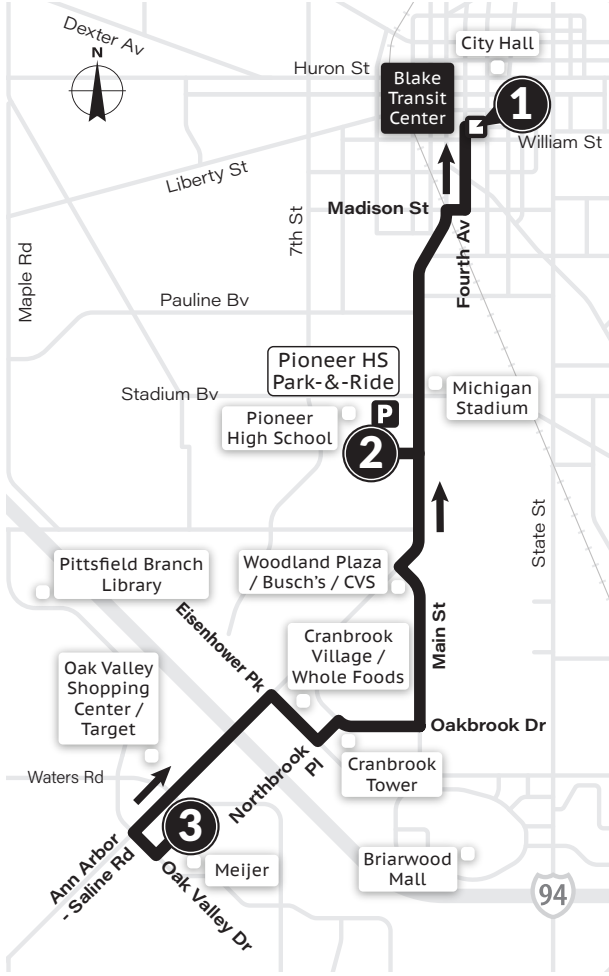

MONDAY-FRIDAY (Continued)

Meijer (Ann Arbor - Saline Rd) ③	Pioneer High School Park-&-Ride ②	Blake Transit Center ①
2:47p	2:57p	3:12p
3:17p	3:27p	3:42p
3:47p	3:57p	4:12p
4:17p	4:27p	4:42p
4:47p	4:57p	5:12p
5:17p	5:27p	5:42p
5:47p	5:57p	6:12p
6:17p	6:27p	6:42p
6:47p	6:57p	7:12p
7:17p	7:27p	7:42p
7:47p	7:57p	8:12p
8:47p	8:57p	9:12p
9:47p	9:57p	10:12p
10:47p	10:57p	11:12p
11:47p	11:57p	12:12a

SATURDAY & SUNDAY

Meijer (Ann Arbor - Saline Rd) ③	Pioneer High School Park-&-Ride ②	Blake Transit Center ①
7:17a	7:27a	7:42a
7:47a	7:57a	8:12a

▲ SATURDAY ONLY ▲

8:17a	8:27a	8:42a
8:47a	8:57a	9:12a
9:17a	9:27a	9:42a
9:47a	9:57a	10:12a
10:17a	10:27a	10:42a
10:47a	10:57a	11:12a
11:17a	11:27a	11:42a
11:47a	11:57a	12:12p
12:17p	12:27p	12:42p
12:47p	12:57p	1:12p
1:17p	1:27p	1:42p
1:47p	1:57p	2:12p
2:17p	2:27p	2:42p
2:47p	2:57p	3:12p
3:17p	3:27p	3:42p
3:47p	3:57p	4:12p
4:17p	4:27p	4:42p
4:47p	4:57p	5:12p
5:17p	5:27p	5:42p
5:47p	5:57p	6:12p
6:17p	6:27p	6:42p
6:47p	6:57p	7:12p
7:47p	7:57p	8:12p
8:47p	8:57p	9:12p

▼ SATURDAY ONLY ▼

9:47p	9:57p	10:12p
10:47p	10:57p	11:12p
11:47p	11:57p	12:12a

MONDAY-FRIDAY

Meijer (Ann Arbor - Saline Rd) ③	Pioneer High School Park-&-Ride ②	Blake Transit Center ①
6:17a	6:27a	6:42a
6:47a	6:57a	7:12a
7:17a	7:27a	7:42a
7:47a	7:57a	8:12a
8:17a	8:27a	8:42a
8:47a	8:57a	9:12a
9:17a	9:27a	9:42a
9:47a	9:57a	10:12a
10:17a	10:27a	10:42a
10:47a	10:57a	11:12a
11:17a	11:27a	11:42a
11:47a	11:57a	12:12p
12:17p	12:27p	12:42p
12:47p	12:57p	1:12p
1:17p	1:27p	1:42p
1:47p	1:57p	2:12p
2:17p	2:27p	2:42p