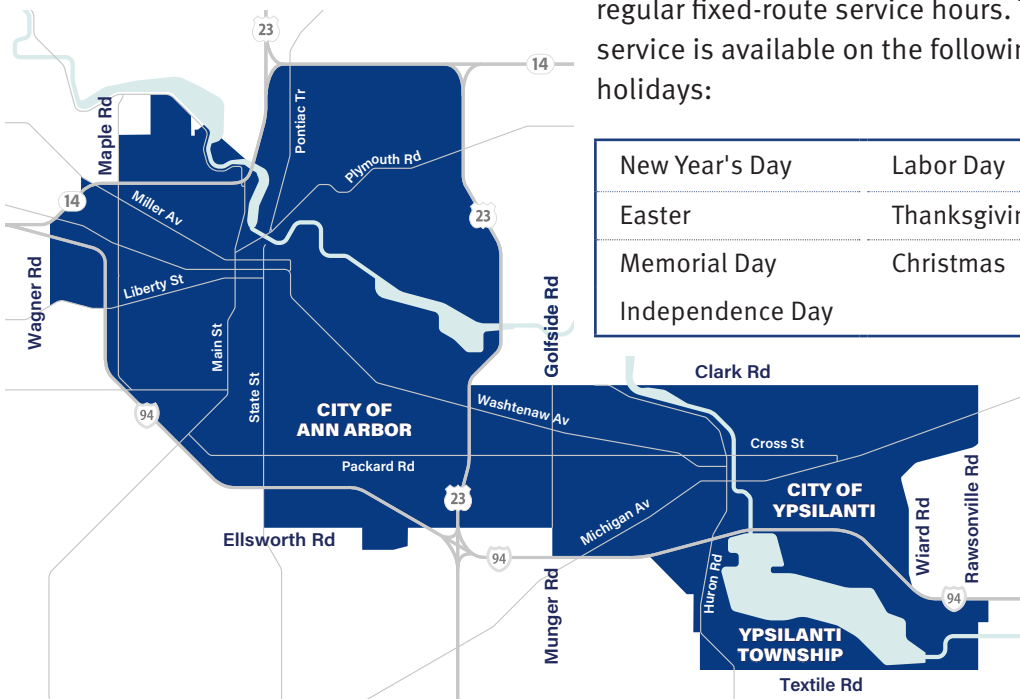

Fares

Fare \$5.00/trip	GoldRide & A-Ride \$2.50/trip	go!Pass \$3.00/trip
----------------------------	---	-------------------------------

Map of Service Area:

Reservations

 734-528-5432  Download the FlexRide app