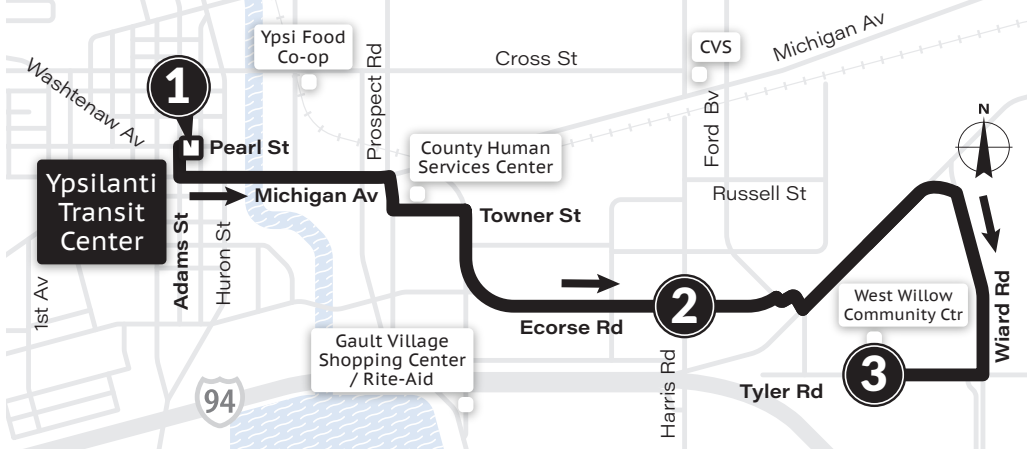

44 Ecorse-Tyler

To West Willow

MONDAY-FRIDAY

Ypsilanti Transit Center ①	Ecorse & Harris ②	West Willow Park ③
6:15a	6:21a	6:27a
6:45a	6:51a	6:57a
7:15a	7:21a	7:27a
7:45a	7:51a	7:57a
8:15a	8:21a	8:27a
8:45a	8:51a	8:57a
9:15a	9:21a	9:27a
9:45a	9:51a	9:57a
10:15a	10:21a	10:27a
10:45a	10:51a	10:57a
11:15a	11:21a	11:27a
11:45a	11:51a	11:57a
12:15p	12:21p	12:27p
12:45p	12:51p	12:57p
1:15p	1:21p	1:27p
1:45p	1:51p	1:57p
2:15p	2:21p	2:27p
2:45p	2:51p	2:57p
3:15p	3:21p	3:27p
3:45p	3:51p	3:57p
4:15p	4:21p	4:27p
4:45p	4:51p	4:57p
5:15p	5:21p	5:27p
5:45p	5:51p	5:57p
6:15p	6:21p	6:27p
6:45p	6:51p	6:57p
7:45p	7:51p	7:57p
8:45p	8:51p	8:57p
9:45p	9:51p	9:57p
10:45p	10:51p	10:57p
11:45p	11:51p	11:57p

SATURDAY

Ypsilanti Transit Center ①	Ecorse & Harris ②	West Willow Park ③
7:15a	7:21a	7:27a
7:45a	7:51a	7:57a
8:15a	8:21a	8:27a
8:45a	8:51a	8:57a
9:15a	9:21a	9:27a
9:45a	9:51a	9:57a
10:15a	10:21a	10:27a
10:45a	10:51a	10:57a

SATURDAY (Continued)

Ypsilanti Transit Center ①	Ecorse & Harris ②	West Willow Park ③
11:15a	11:21a	11:27a
11:45a	11:51a	11:57a
12:15p	12:21p	12:27p
12:45p	12:51p	12:57p
1:15p	1:21p	1:27p
1:45p	1:51p	1:57p
2:15p	2:21p	2:27p
2:45p	2:51p	2:57p
3:15p	3:21p	3:27p
3:45p	3:51p	3:57p
4:15p	4:21p	4:27p
4:45p	4:51p	4:57p
5:15p	5:21p	5:27p
5:45p	5:51p	5:57p
6:45p	6:51p	6:57p
7:45p	7:51p	7:57p
8:45p	8:51p	8:57p
9:45p	9:51p	9:57p
10:45p	10:51p	10:57p
11:45p	11:51p	11:57p

SUNDAY

8:15a	8:21a	8:27a
8:45a	8:51a	8:57a
9:15a	9:21a	9:27a
9:45a	9:51a	9:57a
10:15a	10:21a	10:27a
10:45a	10:51a	10:57a
11:15a	11:21a	11:27a
11:45a	11:51a	11:57a
12:15p	12:21p	12:27p
12:45p	12:51p	12:57p
1:15p	1:21p	1:27p
1:45p	1:51p	1:57p
2:15p	2:21p	2:27p
2:45p	2:51p	2:57p
3:15p	3:21p	3:27p
3:45p	3:51p	3:57p
4:15p	4:21p	4:27p
4:45p	4:51p	4:57p
5:15p	5:21p	5:27p
5:45p	5:51p	5:57p
6:45p	6:51p	6:57p
7:45p	7:51p	7:57p
8:45p	8:51p	8:57p