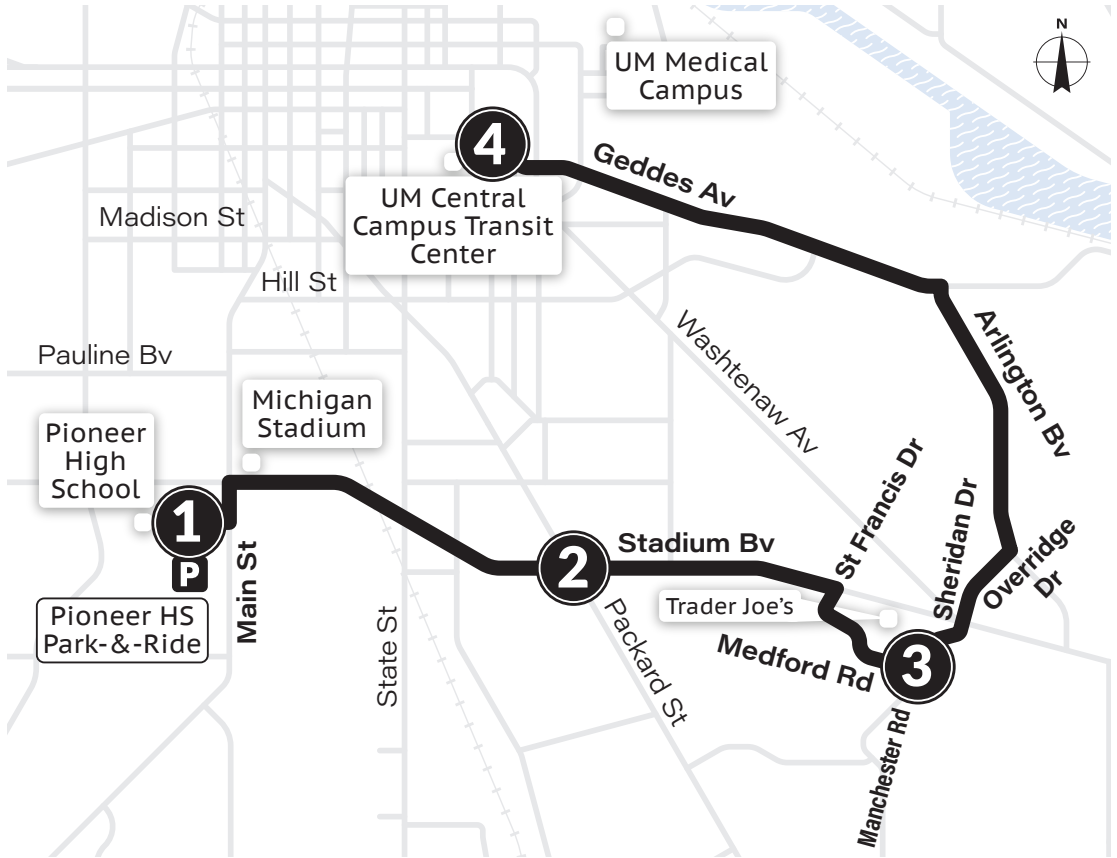

No Saturday or Sunday Service

64 Geddes-E. Stadium

All Trips Connect to **Route 63** at the Central Campus Transit Center. Remain on the bus to reach the UM Medical Campus.

To Central Campus Transit Center