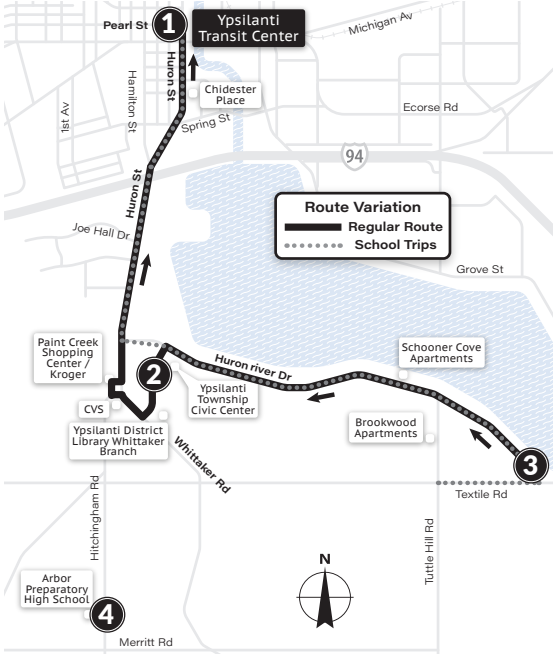

To Ypsilanti Transit Center

Huron-Paint Creek ROUTE 46

SATURDAY

Huron River & Textile ③	Ypsilanti Twp Civic Center ②	Ypsilanti Transit Center ①
7:19a	7:27a	7:42a
7:49a	7:57a	8:12a
8:19a	8:27a	8:42a
8:49a	8:57a	9:12a
9:19a	9:27a	9:42a
9:49a	9:57a	10:12a
10:19a	10:27a	10:42a
10:49a	10:57a	11:12a
11:19a	11:27a	11:42a
11:49a	11:57a	12:12p
12:19p	12:27p	12:42p
12:49p	12:57p	1:12p
1:19p	1:27p	1:42p
1:49p	1:57p	2:12p
2:19p	2:27p	2:42p
2:49p	2:57p	3:12p
3:19p	3:27p	3:42p
3:49p	3:57p	4:12p
4:19p	4:27p	4:42p
4:49p	4:57p	5:12p
5:19p	5:27p	5:42p
5:49p	5:57p	6:12p
6:19p	6:27p	6:42p
7:19p	7:27p	7:42p
8:19p	8:27p	8:42p
9:19p	9:27p	9:42p
10:19p	10:27p	10:42p
11:19p	11:27p	11:42p

SUNDAY

8:19a	8:27a	8:42a
8:49a	8:57a	9:12a
9:19a	9:27a	9:42a
9:49a	9:57a	10:12a
10:19a	10:27a	10:42a
10:49a	10:57a	11:12a
11:19a	11:27a	11:42a
11:49a	11:57a	12:12p
12:19p	12:27p	12:42p
12:49p	12:57p	1:12p
1:19p	1:27p	1:42p
1:49p	1:57p	2:12p
2:19p	2:27p	2:42p
2:49p	2:57p	3:12p
3:19p	3:27p	3:42p
3:49p	3:57p	4:12p
4:19p	4:27p	4:42p
4:49p	4:57p	5:12p
5:19p	5:27p	5:42p
5:49p	5:57p	6:12p
6:19p	6:27p	6:42p
7:19p	7:27p	7:42p
8:19p	8:27p	8:42p
9:19p	9:27p	9:42p

MONDAY-FRIDAY

Arbor Prep School ④	Huron River & Textile ③	Ypsilanti Twp Civic Center ②	Ypsilanti Transit Center ①
—	6:19a	6:27a	6:42a
—	6:49a	6:57a	7:12a
7:22a	7:29a	—	7:42a
7:52a	7:59a	—	8:12a
—	8:19a	8:27a	8:42a
—	8:49a	8:57a	9:12a
—	9:19a	9:27a	9:42a
—	9:49a	9:57a	10:12a
—	10:19a	10:27a	10:42a
—	10:49a	10:57a	11:12a
—	11:19a	11:27a	11:42a
—	11:49a	11:57a	12:12p
—	12:19p	12:27p	12:42p
—	12:49p	12:57p	1:12p
—	1:19p	1:27p	1:42p
—	1:49p	1:57p	2:12p
—	2:19p	2:27p	2:42p
—	2:49p	2:57p	3:12p
3:22p	3:29p	—	3:42p
—	3:49p	3:57p	4:12p
4:22p	4:29p	—	4:42p
—	4:49p	4:57p	5:12p
—	5:19p	5:27p	5:42p
—	5:49p	5:57p	6:12p
—	6:19p	6:27p	6:42p
—	6:49p	6:57p	7:12p
—	7:19p	7:27p	7:42p
—	8:19p	8:27p	8:42p
—	9:19p	9:27p	9:42p
—	10:19p	10:27p	10:42p
—	11:19p	11:27p	11:42p

Weekday service to Arbor Prep HS on select trips. See schedule for details.