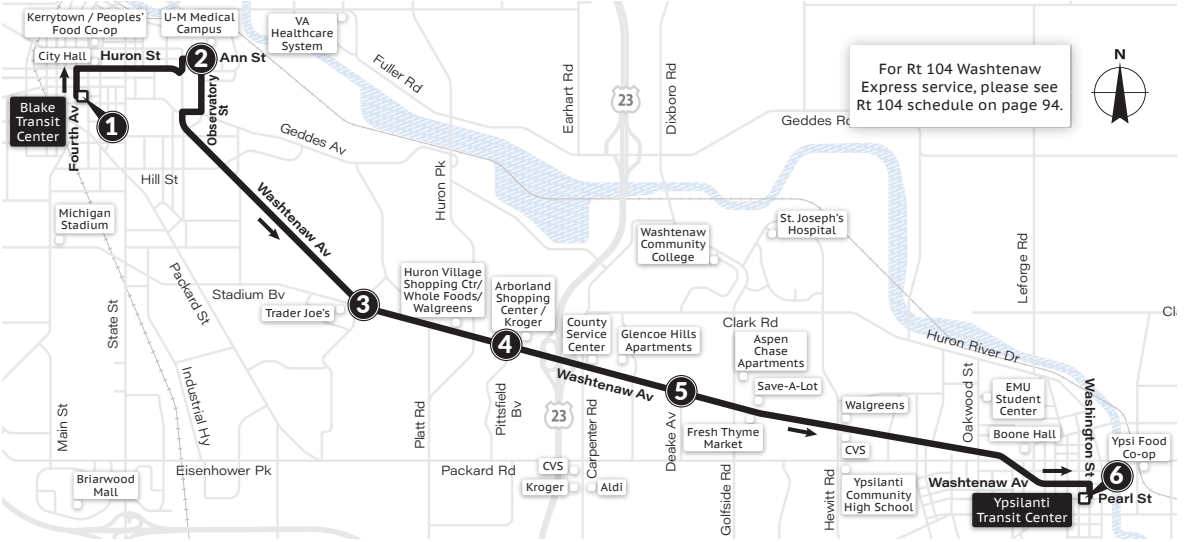

4 Washtenaw Local

To Ypsilanti Transit Center

MONDAY-FRIDAY

Blake Transit Center ①	UM Hospital ②	Washt. & Sheridan ③	Washt. & Pittsfield ④	Glencoe Crossing ⑤	Ypsilanti Transit Center ⑥
6:15a	6:23a	6:32a	6:38a	6:41a	6:55a
6:30a	6:38a	6:47a	6:53a	6:56a	7:10a
6:45a	6:53a	7:02a	7:08a	7:11a	7:25a
7:00a	7:08a	7:17a	7:23a	7:26a	7:40a
7:15a	7:23a	7:32a	7:38a	7:41a	7:55a
7:30a	7:38a	7:47a	7:53a	7:56a	8:10a
7:45a	7:53a	8:02a	8:08a	8:11a	8:25a
8:00a	8:08a	8:17a	8:23a	8:26a	8:40a
8:15a	8:23a	8:32a	8:38a	8:41a	8:55a
8:30a	8:38a	8:47a	8:53a	8:56a	9:10a
8:45a	8:53a	9:02a	9:08a	9:11a	9:25a
9:00a	9:08a	9:17a	9:23a	9:26a	9:40a
9:15a	9:23a	9:32a	9:38a	9:41a	9:55a
9:30a	9:38a	9:47a	9:53a	9:56a	10:10a
9:45a	9:53a	10:02a	10:08a	10:11a	10:25a
10:00a	10:08a	10:18a	10:26a	10:29a	10:41a
10:15a	10:23a	10:33a	10:41a	10:44a	10:56a
10:30a	10:38a	10:48a	10:56a	10:59a	11:11a
10:45a	10:53a	11:03a	11:11a	11:14a	11:26a
11:00a	11:08a	11:18a	11:26a	11:29a	11:41a
11:15a	11:23a	11:33a	11:41a	11:44a	11:56a
11:30a	11:38a	11:48a	11:56a	11:59a	12:11p
11:45a	11:53a	12:03p	12:11p	12:14p	12:26p
12:00p	12:08p	12:18p	12:26p	12:29p	12:41p
12:15p	12:23p	12:33p	12:41p	12:44p	12:56p
12:30p	12:38p	12:48p	12:56p	12:59p	1:11p
12:45p	12:53p	1:03p	1:11p	1:14p	1:26p
1:00p	1:08p	1:18p	1:26p	1:29p	1:41p
1:15p	1:23p	1:33p	1:41p	1:44p	1:56p
1:30p	1:38p	1:48p	1:56p	1:59p	2:11p

MONDAY-FRIDAY (Continued)

Blake Transit Center ①	UM Hospital ②	Washt. & Sheridan ③	Washt. & Pittsfield ④	Glencoe Crossing ⑤	Ypsilanti Transit Center ⑥
1:45p	1:53p	2:03p	2:11p	2:14p	2:26p
2:00p	2:08p	2:18p	2:26p	2:29p	2:41p
2:15p	2:23p	2:33p	2:41p	2:44p	2:56p
2:30p	2:38p	2:48p	2:56p	2:59p	3:11p
2:45p	2:53p	3:03p	3:11p	3:14p	3:26p
3:00p	3:06p	3:14p	3:32p	3:35p	3:50p
3:16p	3:22p	3:30p	3:48p	3:51p	4:06p
3:32p	3:38p	3:46p	4:04p	4:07p	4:22p
3:48p	3:54p	4:02p	4:20p	4:23p	4:38p
4:04p	4:10p	4:18p	4:36p	4:39p	4:54p
4:20p	4:26p	4:34p	4:52p	4:55p	5:10p
4:36p	4:42p	4:50p	5:08p	5:11p	5:26p
4:52p	4:58p	5:06p	5:24p	5:27p	5:42p
5:08p	5:14p	5:22p	5:40p	5:43p	5:58p
5:24p	5:30p	5:38p	5:56p	5:59p	6:14p
5:40p	5:46p	5:54p	6:12p	6:15p	6:30p
5:56p	6:02p	6:10p	6:28p	6:31p	6:46p
6:12p	6:18p	6:26p	6:44p	6:47p	7:02p
6:28p	6:34p	6:42p	7:00p	7:03p	7:18p
6:45p	6:53p	7:03p	7:11p	7:14p	7:26p
7:15p	7:23p	7:33p	7:41p	7:44p	7:56p
7:45p	7:53p	8:03p	8:11p	8:14p	8:26p
8:15p	8:23p	8:33p	8:41p	8:44p	8:56p
8:45p	8:53p	9:03p	9:11p	9:14p	9:26p
9:15p	9:23p	9:33p	9:41p	9:44p	9:56p
9:45p	9:53p	10:03p	10:11p	10:14p	10:26p
10:15p	10:23p	10:33p	10:41p	10:44p	10:56p
10:45p	10:53p	11:03p	11:11p	11:14p	11:26p
11:15p	11:23p	11:33p	11:41p	11:44p	11:56p
11:45p	11:53p	12:03a	12:11a	12:14a	12:26a