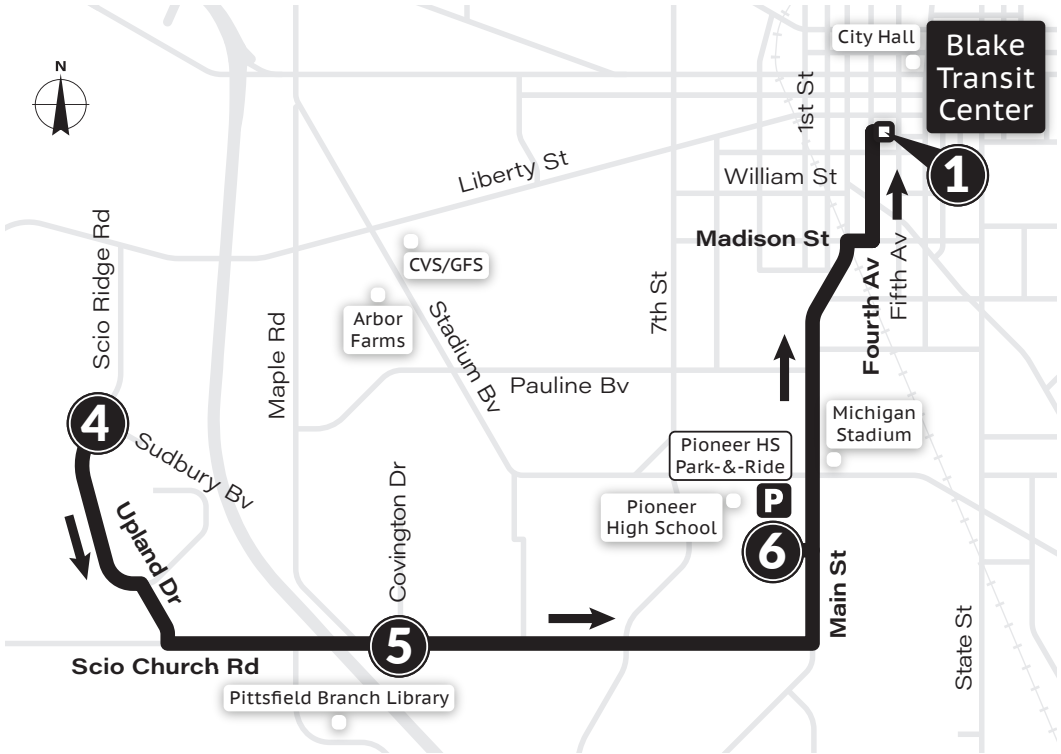

MONDAY-FRIDAY			
Scio Ridge & Sudbury	Scio Church & Covington	Pioneer High School Park-&-Ride	Blake Transit Center
4	5	6	1
6:26a	6:30a	6:33a	6:42a
6:56a	7:00a	7:03a	7:12a
7:26a	7:30a	7:33a	7:42a
7:56a	8:00a	8:03a	8:12a
8:26a	8:30a	8:33a	8:42a
8:56a	9:00a	9:03a	9:12a
9:26a	9:30a	9:33a	9:42a
9:56a	10:00a	10:03a	10:12a
10:26a	10:30a	10:33a	10:42a
10:56a	11:00a	11:03a	11:12a
11:56a	12:00p	12:03p	12:12p
12:56p	1:00p	1:03p	1:12p
1:56p	2:00p	2:03p	2:12p
2:56p	3:00p	3:03p	3:12p
3:56p	4:00p	4:03p	4:12p
4:26p	4:30p	4:33p	4:42p
4:56p	5:00p	5:03p	5:12p
5:26p	5:30p	5:33p	5:42p
5:56p	6:00p	6:03p	6:12p
6:26p	6:30p	6:33p	6:42p

SATURDAY			
Scio Ridge & Sudbury	Scio Church & Covington	Pioneer High School Park-&-Ride	Blake Transit Center
4	5	6	1
7:26a	7:30a	7:33a	7:42a
7:56a	8:00a	8:03a	8:12a
8:26a	8:30a	8:33a	8:42a
8:56a	9:00a	9:03a	9:12a
9:26a	9:30a	9:33a	9:42a
9:56a	10:00a	10:03a	10:12a
10:26a	10:30a	10:33a	10:42a
11:26a	11:30a	11:33a	11:42a
12:26p	12:30p	12:33p	12:42p
1:26p	1:30p	1:33p	1:42p
2:26p	2:30p	2:33p	2:42p
3:26p	3:30p	3:33p	3:42p
3:56p	4:00p	4:03p	4:12p
4:26p	4:30p	4:33p	4:42p
4:56p	5:00p	5:03p	5:12p
5:26p	5:30p	5:33p	5:42p
5:56p	6:00p	6:03p	6:12p
6:26p	6:30p	6:33p	6:42p

**No Weekday Evening
or Sunday Service**

Traveling in the
opposite direction?

See **Route 26**