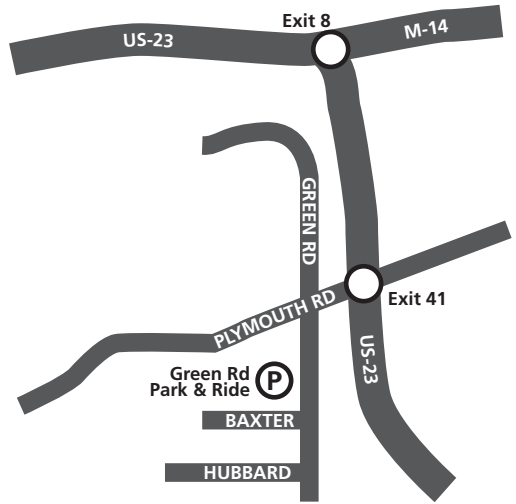

Park & Ride

TheRide has a simple, easy and low-cost alternative to parking in downtown Ann Arbor or on the University of Michigan and Eastern Michigan University campuses. Park free all day at one of our Park & Ride lots and ride TheRide to work, classes, shopping, entertainment and more.

Dedicated Park & Ride Lots

Please see individual time schedules for route details.

Green Road Lot

1919 Green Rd
Ann Arbor, MI 48105

Located on the west side of Green Rd, south of Plymouth Road.

Routes

- 23 Plymouth (*evenings and weekends only*)
- 65 U-M–Downtown–Green
- 66 Carpenter–Huron Parkway (*no evening or weekend service*)

North-East Shuttle (East Medical Campus Connection), provided by the University of Michigan, boards here.