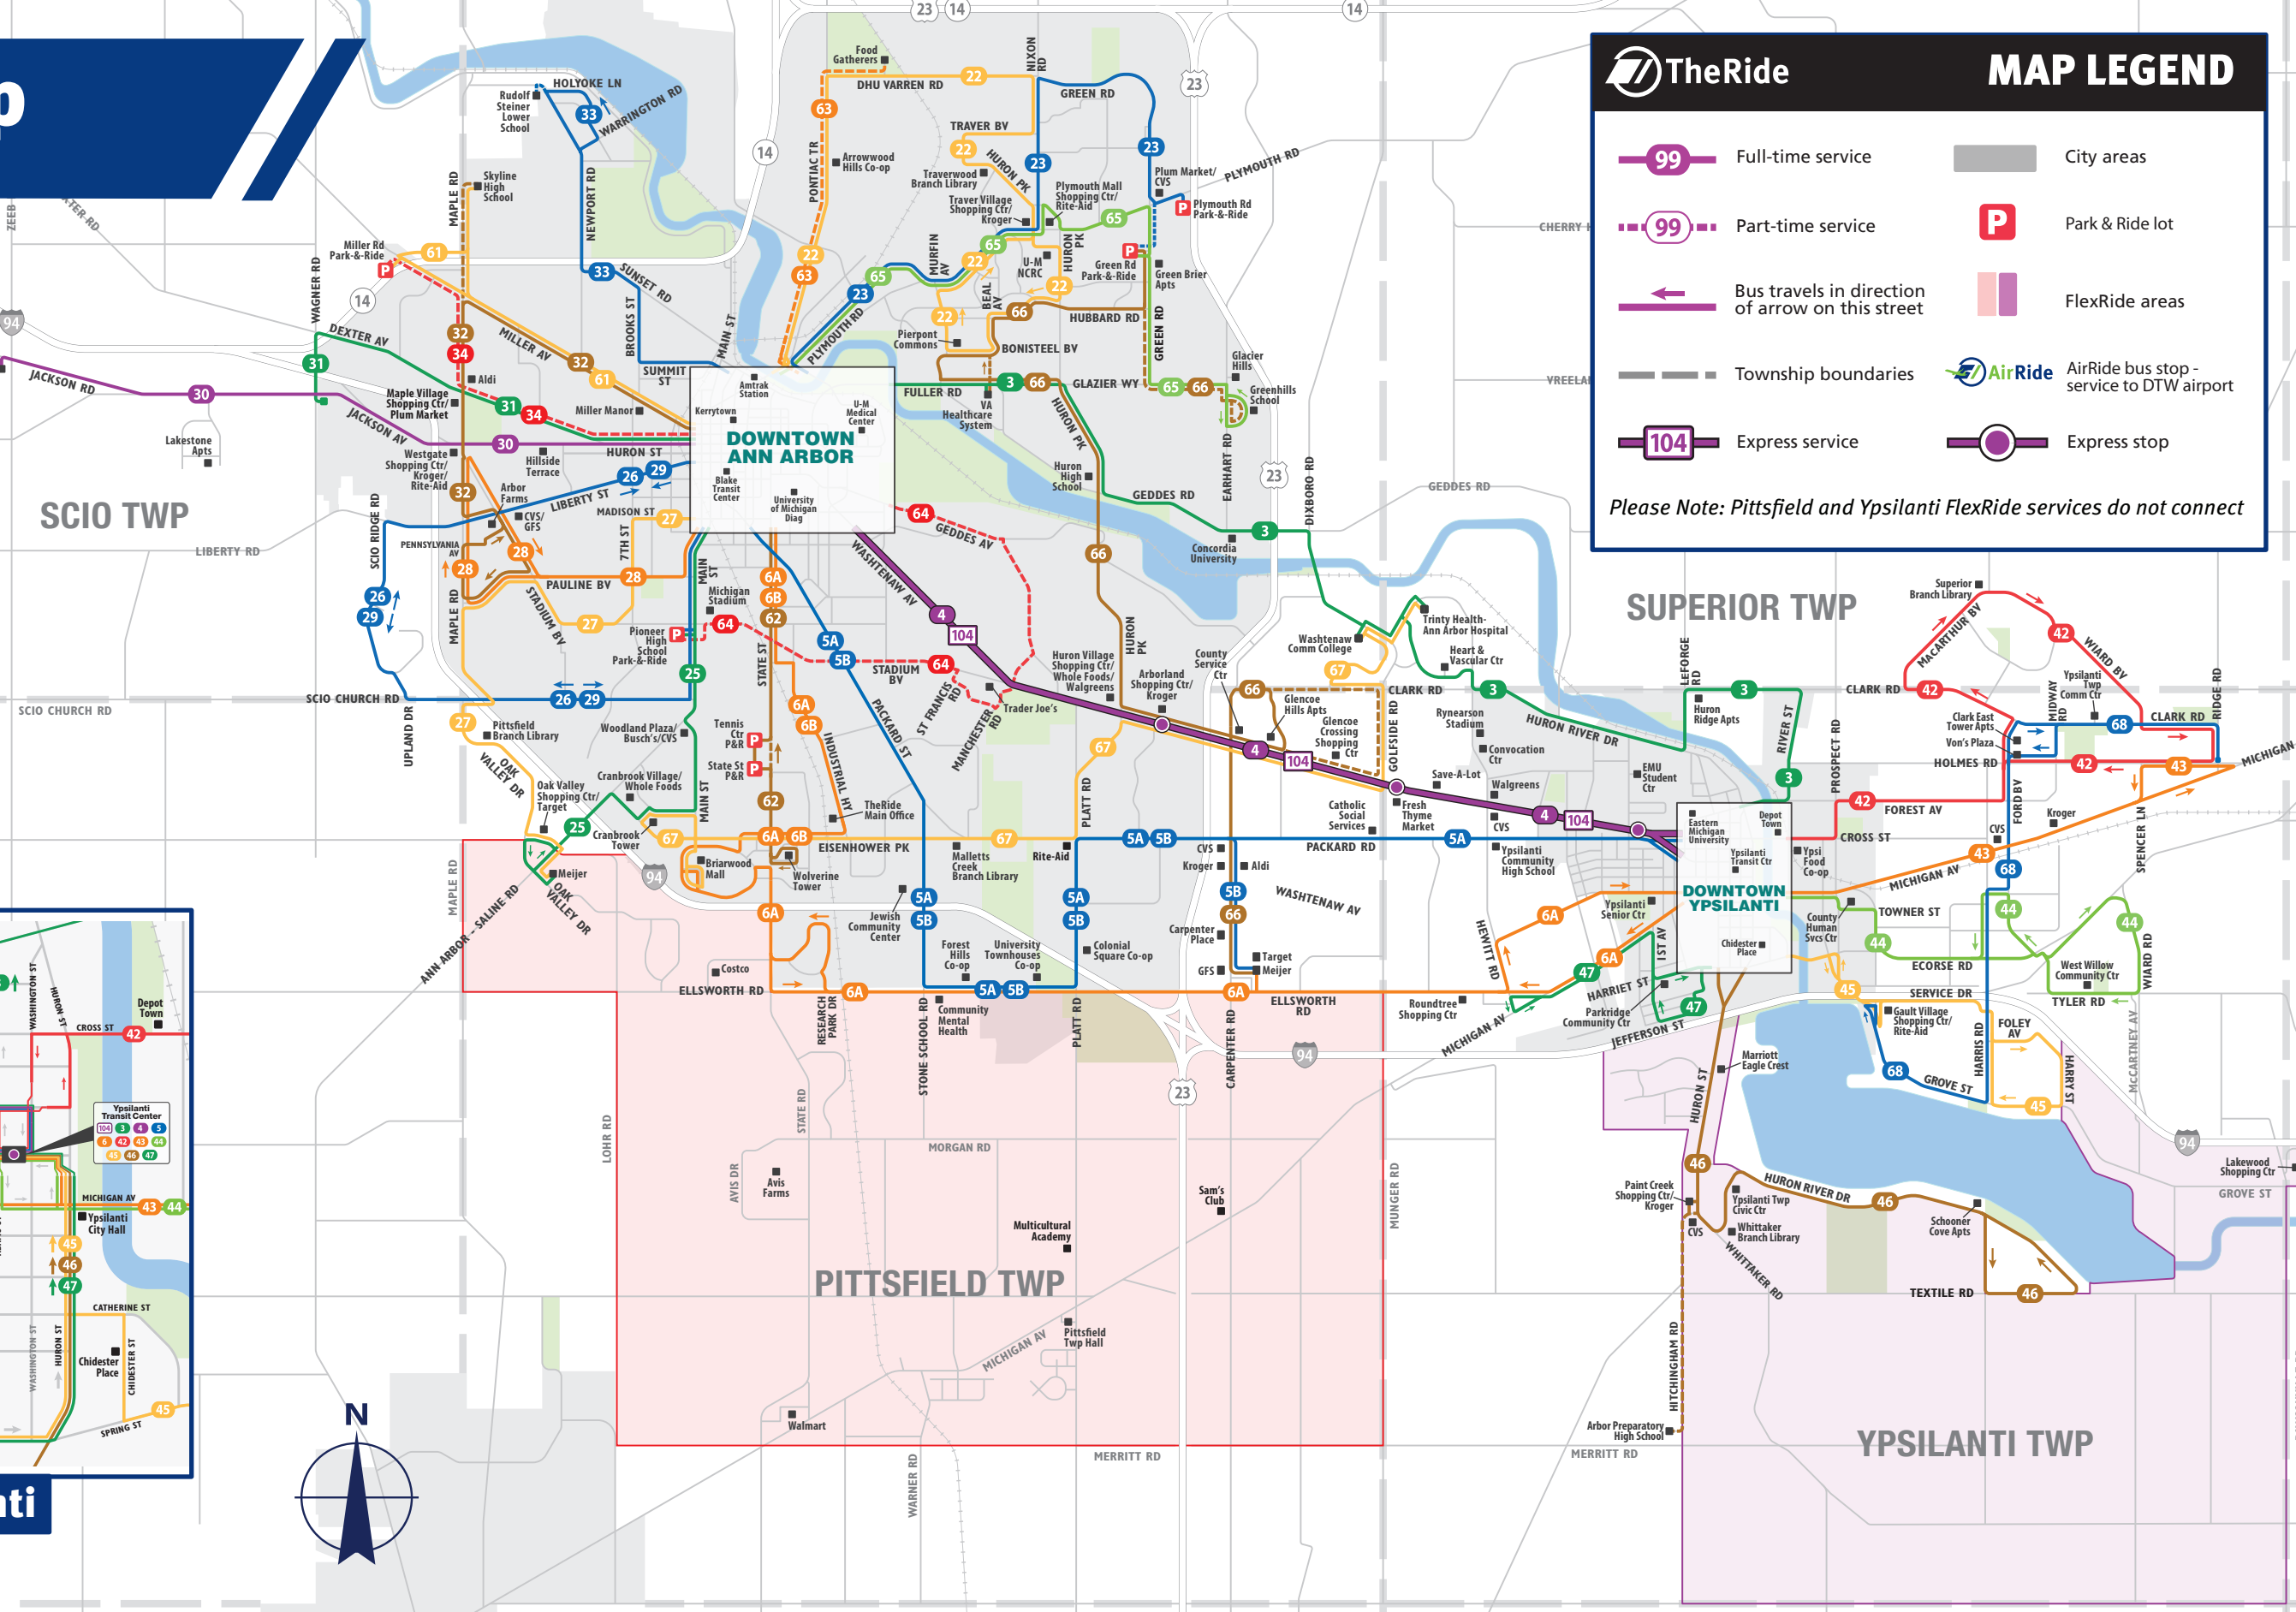

TheRide System Map

Effective May 4, 2025

Downtown Ann Arbor

Downtown Ypsilanti

Table of Contents

General Information	4–5	Park & Ride	12–14
Fares & Passes	6–7	Accessible & Senior Services	15
Buying Your Fare.....	8	FlexRide East & West	16
How to Ride	9	FlexRide Late Night & Holiday Service.....	17
Rules & Policies	10	Common Destinations	18–23
Commuter Services	11	Routes & Schedules	24–94