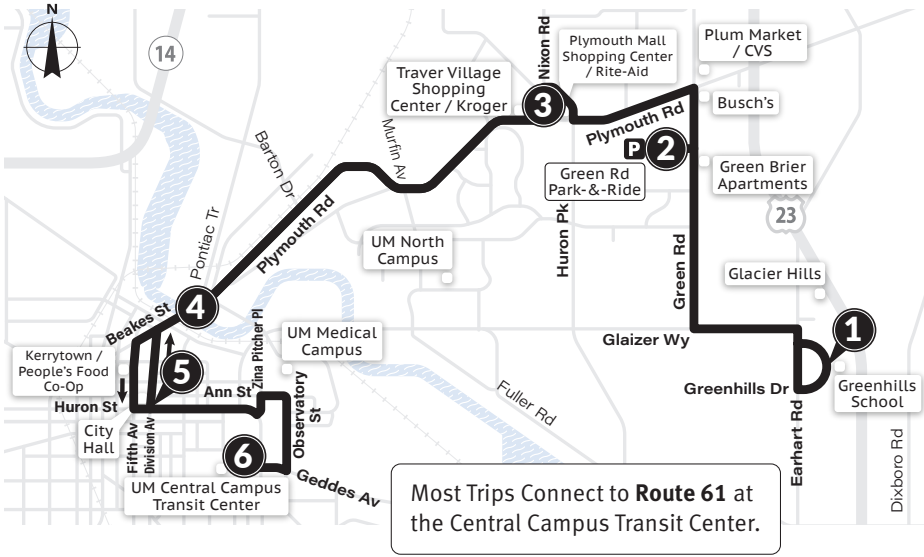

UM-Plymouth-Greenhills ROUTE 65

To Greenhills

To Central Campus Transit Center

MONDAY-FRIDAY					MONDAY-FRIDAY				
Central Campus Transit Ctr	Division & Huron	Plymouth Mall	Green Rd Park & Ride	Greenhills	Greenhills	Green Rd Park & Ride	Plymouth Mall	Broadway & Swift	Central Campus Transit Ctr
6	5	3	2	1	1	2	3	4	6
6:35a	6:41a	6:53a	6:58a	7:10a	6:43a	6:49a	6:53a	7:02a	7:22a
7:05a	7:11a	7:23a	7:28a	7:40a	7:13a	7:19a	7:23a	7:32a	7:52a
7:35a	7:41a	7:53a	7:58a	8:10a	7:43a	7:49a	7:53a	8:02a	8:22a
8:05a	8:11a	8:23a	8:28a	8:40a	8:13a	8:19a	8:23a	8:32a	8:52a
8:35a	8:41a	8:53a	8:58a	9:10a	8:43a	8:49a	8:53a	9:02a	9:22a
9:05a	9:11a	9:23a	9:28a	9:40a	9:13a	9:19a	9:23a	9:32a	9:52a
9:35a	9:41a	9:53a	9:58a	10:10a	9:43a	9:49a	9:53a	10:02a	10:22a
10:05a	10:11a	10:23a	10:28a	10:40a	10:13a	10:19a	10:23a	10:32a	10:52a
10:35a	10:41a	10:53a	10:58a	11:10a	10:43a	10:49a	10:53a	11:02a	11:22a
11:05a	11:11a	11:23a	11:28a	11:40a	11:13a	11:19a	11:23a	11:32a	11:52a
11:35a	11:41a	11:53a	11:58a	12:10p	11:43a	11:49a	11:53a	12:02p	12:22p
12:05p	12:11p	12:23p	12:28p	12:40p	12:13p	12:19p	12:23p	12:32p	12:52p
12:35p	12:41p	12:53p	12:58p	1:10p	12:43p	12:49p	12:53p	1:02p	1:22p
1:05p	1:11p	1:23p	1:28p	1:40p	1:13p	1:19p	1:23p	1:32p	1:52p
1:35p	1:41p	1:53p	1:58p	2:10p	1:43p	1:49p	1:53p	2:02p	2:22p
2:05p	2:11p	2:23p	2:28p	2:40p	2:13p	2:19p	2:23p	2:32p	2:52p
2:35p	2:41p	2:53p	2:58p	3:10p	2:43p	2:49p	2:53p	3:02p	3:22p
3:05p	3:11p	3:23p	3:28p	3:40p	3:13p	3:19p	3:23p	3:32p	3:52p
3:35p	3:41p	3:53p	3:58p	4:10p	3:43p	3:49p	3:53p	4:02p	4:22p
4:05p	4:11p	4:23p	4:28p	4:40p	4:13p	4:19p	4:23p	4:32p	4:52p
4:35p	4:41p	4:53p	4:58p	5:10p	4:43p	4:49p	4:53p	5:02p	5:22p
5:05p	5:11p	5:23p	5:28p	5:40p	5:13p	5:19p	5:23p	5:32p	5:52p
5:35p	5:41p	5:53p	5:58p	6:10p	5:43p	5:49p	5:53p	6:02p	6:22p
6:05p	6:11p	6:23p	6:28p	6:40p	6:13p	6:19p	6:23p	6:32p	6:52p
6:35p	6:41p	6:53p	6:58p	7:10p	6:43p	6:49p	6:53p	7:02p	7:22p*
7:05p	7:11p	7:23p	7:28p	7:40p	7:13p	7:19p	7:23p	7:32p	7:52p*
7:35p	7:41p	7:53p	7:58p	8:10p	7:43p	7:49p	7:53p	8:02p	8:22p*
8:05p	8:11p	8:23p	8:28p	8:40p					
8:35p	8:41p	8:53p	8:58p	9:10p					

*Trip does NOT connect to Route 61

No Saturday or Sunday Service