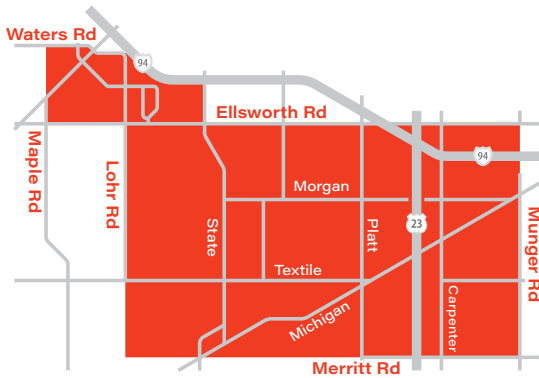

East & West

FlexRide is a shared shuttle service that helps riders connect to fixed-route bus stops and to other hard-to-reach destinations. FlexRide provides on-demand, curb-to-curb transportation in select locations of the greater Ann Arbor and Ypsilanti area.

West

Serves Pittsfield Township only. Direct connections to Meijer–Ann Arbor Saline Rd and Meijer Carpenter Rd available.

Hours of Operation

Monday–Friday 7:00am – 7:00pm
 Saturday–Sunday No Service

Fares