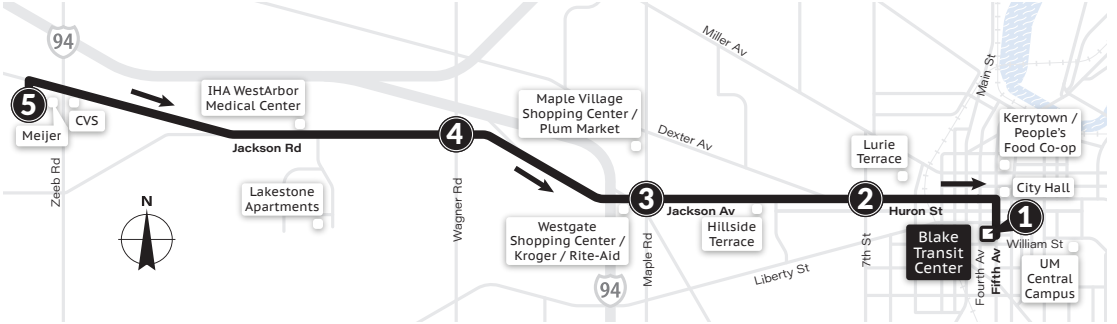

ROUTE 30 Jackson Rd

To Blake
Transit Center

MONDAY-FRIDAY

Meijer (Jackson Rd)* 5	Jackson & Wagner 4	Jackson & Maple 3	Huron & Seventh 2	Blake Transit Center 1
6:00a	6:06a	6:12a	6:19a	6:27a
6:30a	6:36a	6:42a	6:49a	6:57a
7:00a	7:06a	7:12a	7:19a	7:27a
7:30a	7:36a	7:42a	7:49a	7:57a
8:00a	8:06a	8:12a	8:19a	8:27a
8:30a	8:36a	8:42a	8:49a	8:57a
9:00a	9:06a	9:12a	9:19a	9:27a
9:30a	9:36a	9:42a	9:49a	9:57a
10:00a	10:06a	10:12a	10:19a	10:27a
10:21a	10:27a	10:31a	10:35a	10:42a
10:51a	10:57a	11:01a	11:05a	11:12a
11:21a	11:27a	11:31a	11:35a	11:42a
11:51a	11:57a	12:01p	12:05p	12:12p
12:21p	12:27p	12:31p	12:35p	12:42p
12:51p	12:57p	1:01p	1:05p	1:12p
1:21p	1:27p	1:31p	1:35p	1:42p
1:51p	1:57p	2:01p	2:05p	2:12p
2:30p	2:36p	2:42p	2:49p	2:57p
3:00p	3:06p	3:12p	3:19p	3:27p
3:30p	3:36p	3:42p	3:49p	3:57p
4:00p	4:06p	4:12p	4:19p	4:27p
4:30p	4:36p	4:42p	4:49p	4:57p
5:00p	5:06p	5:12p	5:19p	5:27p
5:30p	5:36p	5:42p	5:49p	5:57p
6:00p	6:06p	6:12p	6:19p	6:27p
6:30p	6:36p	6:42p	6:49p	6:57p
7:00p	7:06p	7:12p	7:19p	7:27p
7:30p	7:36p	7:42p	7:49p	7:57p
8:30p	8:36p	8:42p	8:49p	8:57p
9:30p	9:36p	9:42p	9:49p	9:57p
10:30p	10:36p	10:42p	10:49p	10:57p
11:30p	11:36p	11:42p	11:49p	11:57p

SATURDAY (Continued)

Meijer (Jackson Rd)* 5	Jackson & Wagner 4	Jackson & Maple 3	Huron & Seventh 2	Blake Transit Center 1
11:21a	11:27a	11:31a	11:35a	11:42a
11:51a	11:57a	12:01p	12:05p	12:12p
12:21p	12:27p	12:31p	12:35p	12:42p
12:51p	12:57p	1:01p	1:05p	1:12p
1:21p	1:27p	1:31p	1:35p	1:42p
1:51p	1:57p	2:01p	2:05p	2:12p
2:21p	2:27p	2:31p	2:35p	2:42p
2:51p	2:57p	3:01p	3:05p	3:12p
3:21p	3:27p	3:31p	3:35p	3:42p
3:51p	3:57p	4:01p	4:05p	4:12p
4:21p	4:27p	4:31p	4:35p	4:42p
4:51p	4:57p	5:01p	5:05p	5:12p
5:21p	5:27p	5:31p	5:35p	5:42p
5:51p	5:57p	6:01p	6:05p	6:12p
6:21p	6:27p	6:31p	6:35p	6:42p
7:21p	7:27p	7:31p	7:35p	7:42p
8:21p	8:27p	8:31p	8:35p	8:42p
9:21p	9:27p	9:31p	9:35p	9:42p
10:21p	10:27p	10:31p	10:35p	10:42p
11:21p	11:27p	11:31p	11:35p	11:42p

SUNDAY

8:21a	8:27a	8:31a	8:35a	8:42a
8:51a	8:57a	9:01a	9:05a	9:12a
9:21a	9:27a	9:31a	9:35a	9:42a
9:51a	9:57a	10:01a	10:05a	10:12a
10:21a	10:27a	10:31a	10:35a	10:42a
10:51a	10:57a	11:01a	11:05a	11:12a
11:21a	11:27a	11:31a	11:35a	11:42a
11:51a	11:57a	12:01p	12:05p	12:12p
12:21p	12:27p	12:31p	12:35p	12:42p
12:51p	12:57p	1:01p	1:05p	1:12p
1:21p	1:27p	1:31p	1:35p	1:42p
1:51p	1:57p	2:01p	2:05p	2:12p
2:21p	2:27p	2:31p	2:35p	2:42p
2:51p	2:57p	3:01p	3:05p	3:12p
3:21p	3:27p	3:31p	3:35p	3:42p
3:51p	3:57p	4:01p	4:05p	4:12p
4:21p	4:27p	4:31p	4:35p	4:42p
4:51p	4:57p	5:01p	5:05p	5:12p
5:21p	5:27p	5:31p	5:35p	5:42p
5:51p	5:57p	6:01p	6:05p	6:12p
6:21p	6:27p	6:31p	6:35p	6:42p
7:21p	7:27p	7:31p	7:35p	7:42p
8:21p	8:27p	8:31p	8:35p	8:42p
9:21p	9:27p	9:31p	9:35p	9:42p

SATURDAY