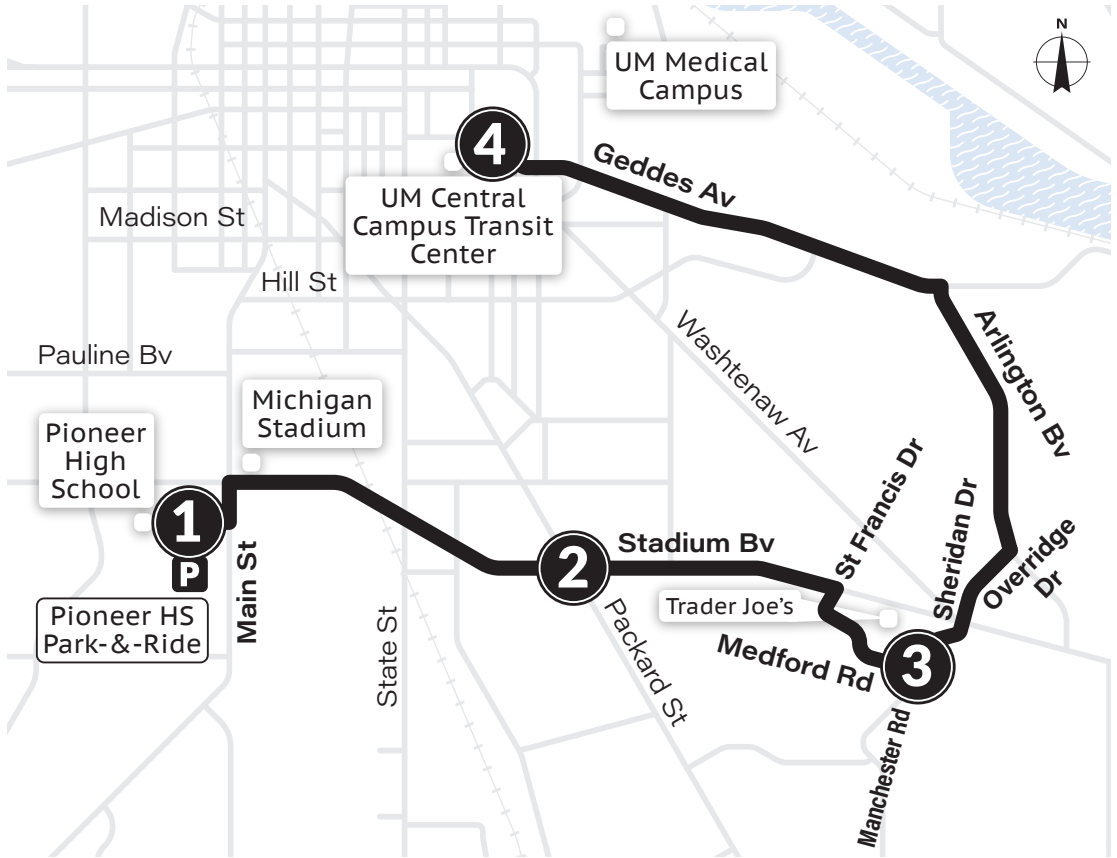

64 Geddes-E. Stadium

All Trips Connect to **Route 63** at the Central Campus Transit Center. Remain on the bus to reach the UM Medical Campus.

To Central Campus Transit Center

MONDAY-FRIDAY			
Pioneer HS Park-&-Ride	Stadium & Packard	Medford & Manchester	Central Campus Transit Ctr
1	2	3	4
6:24a	6:29a	6:34a	6:45a
6:54a	6:59a	7:04a	7:15a
7:24a	7:29a	7:34a	7:45a
7:54a	7:59a	8:04a	8:15a
8:24a	8:29a	8:34a	8:45a
—	—	—	—
3:24p	3:29p	3:34p	3:45p
3:54p	3:59p	4:04p	4:15p
4:24p	4:29p	4:34p	4:45p
4:54p	4:59p	5:04p	5:15p
5:24p	5:29p	5:34p	5:45p
5:54p	5:59p	6:04p	6:15p

To Pioneer High School Park & Ride

MONDAY-FRIDAY			
Central Campus Transit Ctr	Medford & Manchester	Stadium & Packard	Pioneer HS Park-&-Ride
4	3	2	1
7:00a	7:11a	7:17a	7:21a
7:30a	7:41a	7:47a	7:51a
8:00a	8:11a	8:17a	8:21a
8:30a	8:41a	8:47a	8:51a
9:00a	9:11a	9:17a	9:21a
—	—	—	—
4:00p	4:11p	4:17p	4:21p
4:30p	4:41p	4:47p	4:51p
5:00p	5:11p	5:17p	5:21p
5:30p	5:41p	5:47p	5:51p
6:00p	6:11p	6:17p	6:21p

No Saturday or Sunday Service