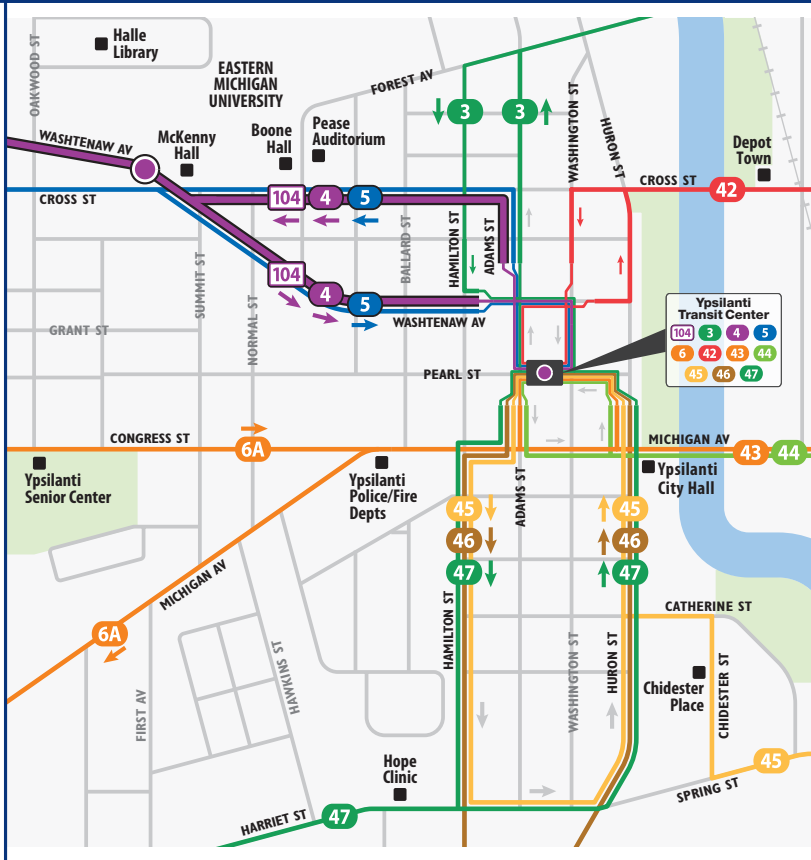

Please Note: Pittsfield and Ypsilanti FlexRide services do not connect

TheRide System Map
Effective January 26, 2025

Downtown Ann Arbor

Downtown Ypsilanti

Rider Tools

The freedom to enjoy your commute, wherever you need to go. Our rider tools make it easier than ever to plan your next trip.