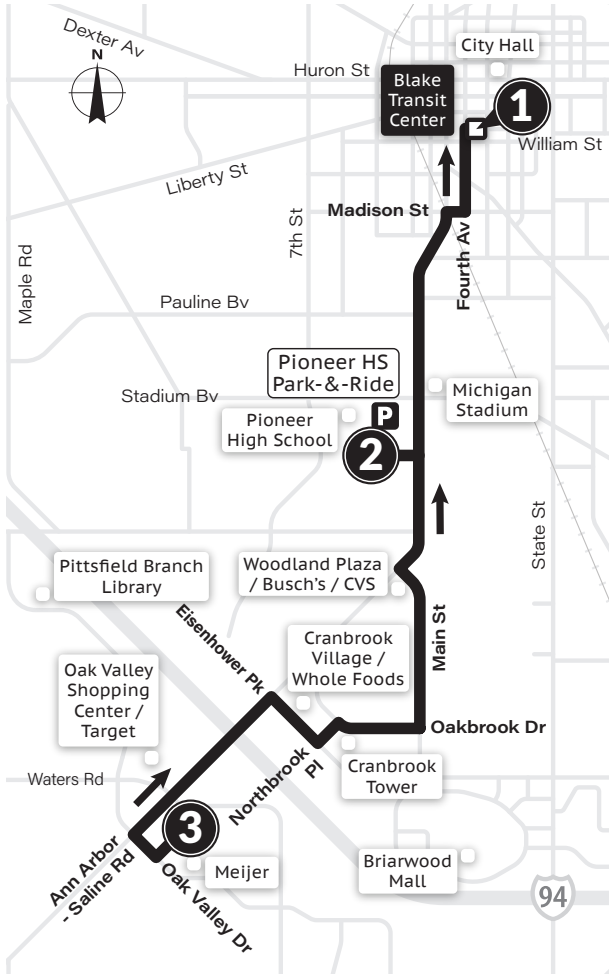

MONDAY-FRIDAY (Continued)

Meijer (Ann Arbor - Saline Rd) ③	Pioneer High School Park-&-Ride ②	Blake Transit Center ①
2:47p	2:57p	3:12p
3:17p	3:27p	3:42p
3:47p	3:57p	4:12p
4:17p	4:27p	4:42p
4:47p	4:57p	5:12p
5:17p	5:27p	5:42p
5:47p	5:57p	6:12p
6:17p	6:27p	6:42p
6:47p	6:57p	7:12p
7:17p	7:27p	7:42p
7:47p	7:57p	8:12p
8:47p	8:57p	9:12p
9:47p	9:57p	10:12p
10:47p	10:57p	11:12p
11:47p	11:57p	12:12a

SATURDAY & SUNDAY

Meijer (Ann Arbor - Saline Rd) ③	Pioneer High School Park-&-Ride ②	Blake Transit Center ①
7:17a	7:27a	7:42a
7:47a	7:57a	8:12a
▲ SATURDAY ONLY ▲		
8:17a	8:27a	8:42a
8:47a	8:57a	9:12a
9:17a	9:27a	9:42a
9:47a	9:57a	10:12a
10:17a	10:27a	10:42a
10:47a	10:57a	11:12a
11:17a	11:27a	11:42a
11:47a	11:57a	12:12p
12:17p	12:27p	12:42p
12:47p	12:57p	1:12p
1:17p	1:27p	1:42p
2:17p	2:27p	2:42p
2:47p	2:57p	3:12p
3:17p	3:27p	3:42p
3:47p	3:57p	4:12p
4:17p	4:27p	4:42p
4:47p	4:57p	5:12p
5:17p	5:27p	5:42p
5:47p	5:57p	6:12p
6:17p	6:27p	6:42p
6:47p	6:57p	7:12p
7:47p	7:57p	8:12p
8:47p	8:57p	9:12p
▼ SATURDAY ONLY ▼		
9:47p	9:57p	10:12p
10:47p	10:57p	11:12p
11:47p	11:57p	12:12a

MONDAY-FRIDAY

Meijer (Ann Arbor - Saline Rd) ③	Pioneer High School Park-&-Ride ②	Blake Transit Center ①
6:17a	6:27a	6:42a
6:47a	6:57a	7:12a
7:17a	7:27a	7:42a
7:47a	7:57a	8:12a
8:17a	8:27a	8:42a
8:47a	8:57a	9:12a
9:17a	9:27a	9:42a
9:47a	9:57a	10:12a
10:17a	10:27a	10:42a
10:47a	10:57a	11:12a
11:17a	11:27a	11:42a
11:47a	11:57a	12:12p
12:17p	12:27p	12:42p
12:47p	12:57p	1:12p
1:17p	1:27p	1:42p
1:47p	1:57p	2:12p
2:17p	2:27p	2:42p