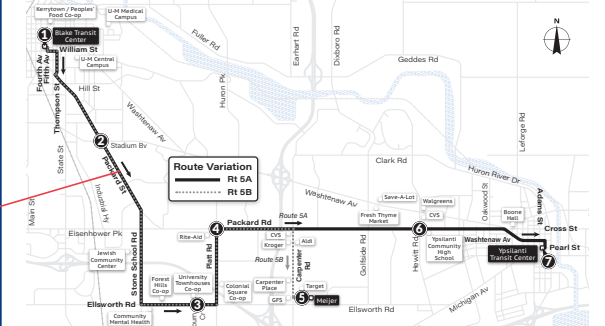

Reading Maps & Schedules

Route Number & Route Name

ROUTE 5 Packard

To Ypsilanti Transit Center / Meijer (Carpenter Rd)

Days of operation

Direction the bus is traveling

MONDAY-FRIDAY							
Rt.var.	Blake Transit Center (1)	Packard & Stadium (2)	Ellsworth & Braeburn (3)	Packard & Platt (4)	Meijer (Carpenter Rd) (5)	Hewitt & Packard (6)	Ypsilanti Transit Center (7)
5A	6:45a	6:54a	7:05a	7:11a	—	7:21a	7:35a
5B	7:00a	7:09a	7:20a	7:26a	7:35a	—	—
5A	7:15a	7:24a	7:35a	7:41a	—	7:51a	8:05a
5B	7:30a	7:39a	7:50a	7:56a	8:05a	—	—
5A	7:45a	7:54a	8:05a	8:11a	—	8:21a	8:35a
5B	8:00a	8:09a	8:20a	8:26a	8:35a	—	—
5A	8:15a	8:24a	8:35a	8:41a	—	8:51a	9:05a
5B	8:30a	8:39a	8:50a	8:56a	9:05a	—	—
5A	8:45a	8:54a	9:05a	9:11a	—	9:21a	9:35a
5B	9:00a	9:09a	9:20a	9:26a	9:35a	—	—
5A	9:15a	9:24a	9:35a	9:41a	—	9:51a	10:05a
5B	9:30a	9:39a	9:50a	9:56a	10:05a	—	—
5A	9:45a	9:54a	10:05a	10:11a	—	10:21a	10:35a
5B	10:00a	10:09a	10:20a	10:26a	10:35a	—	—
5A	10:15a	10:24a	10:35a	10:41a	—	10:51a	11:05a
5B	10:30a	10:39a	10:50a	10:56a	11:05a	—	—
5A	10:45a	10:54a	11:05a	11:11a	—	11:21a	11:35a
5B	11:00a	11:09a	11:20a	11:26a	11:35a	—	—
5A	11:15a	11:24a	11:35a	11:41a	—	11:51a	12:05p
5B	11:30a	11:39a	11:50a	11:56a	12:05p	—	—
5A	11:45a	11:54a	12:05p	12:11p	—	12:21p	12:35p
5B	12:00p	12:09p	12:20p	12:26p	12:35p	—	—
5A	12:15p	12:24p	12:35p	12:41p	—	12:51p	1:05p
5B	12:30p	12:39p	12:50p	12:56p	1:05p	—	—
5A	12:45p	12:54p	1:05p	1:11p	—	1:21p	1:35p
5B	1:00p	1:09p	1:20p	1:26p	1:35p	—	—
5A	1:15p	1:24p	1:35p	1:41p	—	1:51p	2:05p
5B	1:30p	1:39p	1:50p	1:56p	2:05p	—	—
5A	1:45p	1:54p	2:05p	2:11p	—	2:21p	2:35p

Route Variations

Sometimes there are slight route variations. Variations are parts of the route that travel different streets. It's important to know which variation of the route you need. Variations are displayed on the route schedule as letters (eg. 5A or 5B). You can also spot these letters on the front or side of the bus.

Timepoints

Timepoints are major bus stops along each route. The bus will not leave a Timepoint until its scheduled departure time. If your bus stop isn't listed in the printed schedule, it is not a Timepoint. Estimate your bus stop departure time by where it is located between two Timepoints.