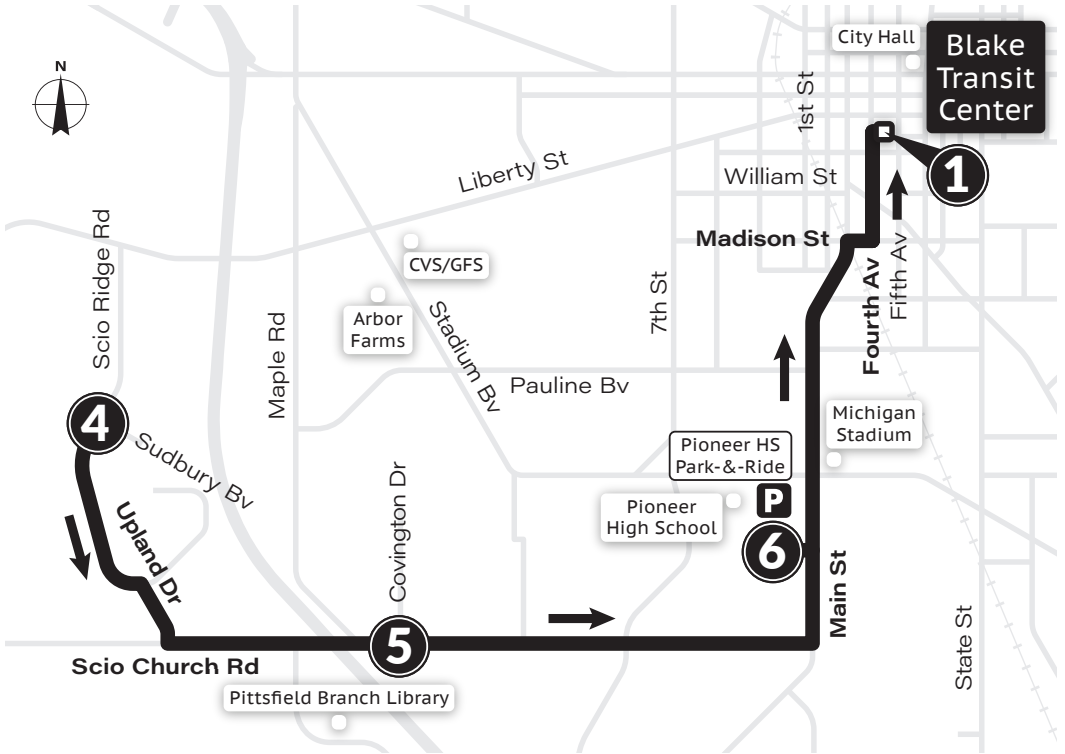

MONDAY-FRIDAY			SATURDAY & SUNDAY		
Blake Transit Center 1	Pauline & Seventh 2	Maple & Pennsylvania 3	Blake Transit Center 1	Pauline & Seventh 2	Maple & Pennsylvania 3
6:15a	6:20a	6:27a	7:15a	7:20a	7:27a
6:30a	6:35a	6:42a	7:45a	7:50a	7:57a
6:45a	6:50a	6:57a	8:15a	8:20a	8:27a
7:00a	7:05a	7:12a	▲ SATURDAY ONLY ▲		
7:15a	7:20a	7:27a	8:45a	8:50a	8:57a
7:30a	7:35a	7:42a	9:15a	9:20a	9:27a
7:45a	7:50a	7:57a	9:45a	9:50a	9:57a
8:00a	8:05a	8:12a	10:15a	10:20a	10:27a
8:15a	8:20a	8:27a	10:45a	10:50a	10:57a
8:30a	8:35a	8:42a	11:15a	11:20a	11:27a
8:45a	8:50a	8:57a	11:45a	11:50a	11:57a
9:15a	9:20a	9:27a	12:15p	12:20p	12:27p
9:45a	9:50a	9:57a	12:45p	12:50p	12:57p
10:15a	10:20a	10:27a	1:15p	1:20p	1:27p
10:45a	10:50a	10:57a	1:45p	1:50p	1:57p
11:15a	11:20a	11:27a	2:15p	2:20p	2:27p
11:45a	11:50a	11:57a	2:45p	2:50p	2:57p
12:15p	12:20p	12:27p	3:15p	3:20p	3:27p
12:45p	12:50p	12:57p	3:45p	3:50p	3:57p
1:15p	1:20p	1:27p	4:15p	4:20p	4:27p
1:45p	1:50p	1:57p	4:45p	4:50p	4:57p
2:15p	2:20p	2:27p	5:15p	5:20p	5:27p
2:45p	2:50p	2:57p	5:45p	5:50p	5:57p
3:15p	3:20p	3:27p	6:15p	6:20p	6:27p
3:45p	3:50p	3:57p	7:15p	7:20p	7:27p
4:00p	4:05p	4:12p	8:15p	8:20p	8:27p
4:15p	4:20p	4:27p	9:15p	9:20p	9:27p
4:30p	4:35p	4:42p	▼ SATURDAY ONLY ▼		
4:45p	4:50p	4:57p	10:15p	10:20p	10:27p
5:00p	5:05p	5:12p	11:15p	11:20p	11:27p
5:15p	5:20p	5:27p			
5:30p	5:35p	5:42p			
5:45p	5:50p	5:57p			
6:00p	6:05p	6:12p			
6:15p	6:20p	6:27p			
7:15p	7:20p	7:27p			
8:15p	8:20p	8:27p			
9:15p	9:20p	9:27p			
10:15p	10:20p	10:27p			
11:15p	11:20p	11:27p			