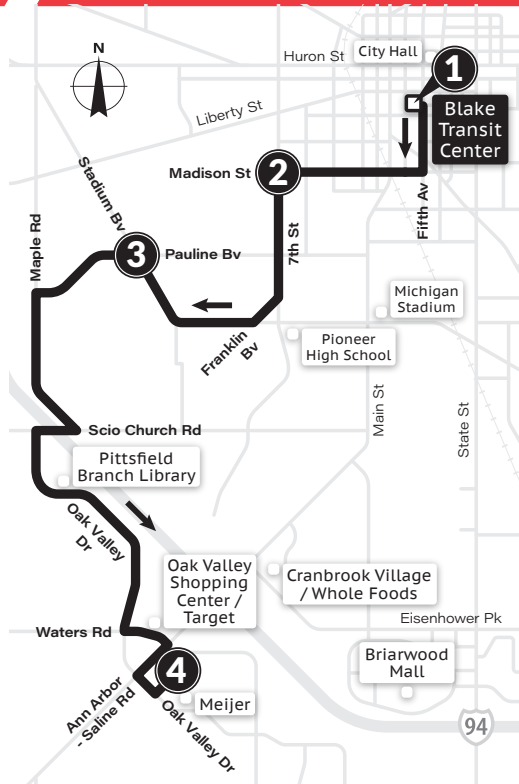

MONDAY-FRIDAY

SATURDAY & SUNDAY

Blake Transit Center ①	Madison & Seventh ②	Pauline & Stadium ③	Meijer (Ann Arbor - Saline Rd) ④
6:15a	6:19a	6:25a	6:36a
6:45a	6:49a	6:55a	7:06a
7:15a	7:19a	7:25a	7:36a
7:45a	7:49a	7:55a	8:06a
8:15a	8:19a	8:25a	8:36a
8:45a	8:49a	8:55a	9:06a
9:15a	9:19a	9:25a	9:36a
9:45a	9:49a	9:55a	10:06a
10:15a	10:19a	10:25a	10:36a
10:45a	10:49a	10:55a	11:06a
11:15a	11:19a	11:25a	11:36a
11:45a	11:49a	11:55a	12:06p
12:15p	12:19p	12:25p	12:36p
12:45p	12:49p	12:55p	1:06p
1:15p	1:19p	1:25p	1:36p
1:45p	1:49p	1:55p	2:06p
2:15p	2:19p	2:25p	2:36p
2:45p	2:49p	2:55p	3:06p
3:15p	3:19p	3:25p	3:36p
3:45p	3:49p	3:55p	4:06p
4:15p	4:19p	4:25p	4:36p
4:45p	4:49p	4:55p	5:06p
5:15p	5:19p	5:25p	5:36p
5:45p	5:49p	5:55p	6:06p
6:15p	6:19p	6:25p	6:36p
6:45p	6:49p	6:55p	7:06p
7:45p	7:49p	7:55p	8:06p
8:45p	8:49p	8:55p	9:06p
9:45p	9:49p	9:55p	10:06p
10:45p	10:49p	10:55p	11:06p
11:45p	11:49p	11:55p	12:06a

Blake Transit Center ①	Madison & Seventh ②	Pauline & Stadium ③	Meijer (Ann Arbor - Saline Rd) ④
7:15a	7:19a	7:25a	7:36a
7:45a	7:49a	7:55a	8:06a
▲ SATURDAY ONLY ▲			
8:15a	8:19a	8:25a	8:36a
8:45a	8:49a	8:55a	9:06a
9:15a	9:19a	9:25a	9:36a
9:45a	9:49a	9:55a	10:06a
10:15a	10:19a	10:25a	10:36a
10:45a	10:49a	10:55a	11:06a
11:15a	11:19a	11:25a	11:36a
11:45a	11:49a	11:55a	12:06p
12:15p	12:19p	12:25p	12:36p
12:45p	12:49p	12:55p	1:06p
1:15p	1:19p	1:25p	1:36p
1:45p	1:49p	1:55p	2:06p
2:15p	2:19p	2:25p	2:36p
2:45p	2:49p	2:55p	3:06p
3:15p	3:19p	3:25p	3:36p
3:45p	3:49p	3:55p	4:06p
4:15p	4:19p	4:25p	4:36p
4:45p	4:49p	4:55p	5:06p
5:15p	5:19p	5:25p	5:36p
5:45p	5:49p	5:55p	6:06p
6:45p	6:49p	6:55p	7:06p
7:45p	7:49p	7:55p	8:06p
8:45p	8:49p	8:55p	9:06p
▼ SATURDAY ONLY ▼			
9:45p	9:49p	9:55p	10:06p
10:45p	10:49p	10:55p	11:06p
11:45p	11:49p	11:55p	12:06a