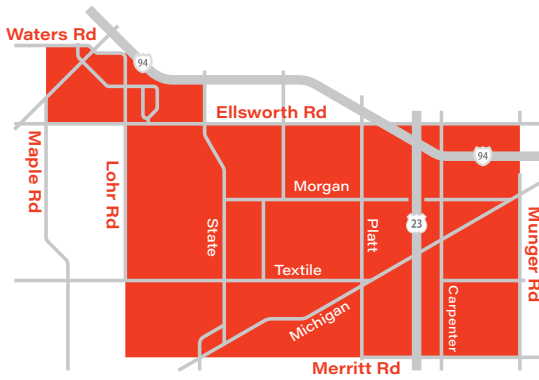

FlexRide is a shared shuttle service that helps riders connect to fixed-route bus stops and to other hard-to-reach destinations. FlexRide provides on-demand, curb-to-curb transportation in select locations of the greater Ann Arbor and Ypsilanti area.

West

Serves Pittsfield Township only. Direct connections to Meijer–Ann Arbor Saline Rd and Meijer Carpenter Rd available.

Hours of Operation

Monday–Friday 7:00am – 7:00pm

Saturday–Sunday No Service

Fares

\$1.00/trip

Reduced Fare (*FareDeal ID & Youth K–12*)

\$0.50/trip

GoldRide & A-Ride

Free

30-Day Pass, 1-Day Pass, go!Pass, MCard & Exceptional Pass

Free

East

Serves select areas of Ypsilanti Township and provides a direct connection to the Ypsilanti Transit Center.