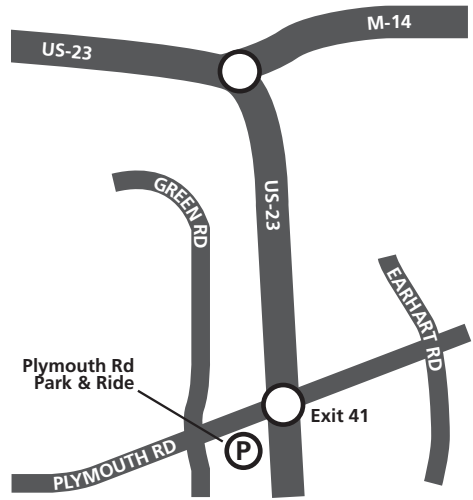

North-East Shuttle (East Medical Campus Connection), provided by the University of Michigan, boards here.

Miller Road Lot

2901 Miller Rd
Ann Arbor, MI 48103

Located in the M-14/Miller Rd interchange (exit 2).

Routes

- 34 Maple–Dexter (*weekday peak times only*)
- 61 U-M–Miller (*weekdays only*)

**Plymouth Road/
US-23 Lot** 3700 Plymouth Rd
Ann Arbor, MI 48105

Located at the Plymouth Road/US-23 interchange (exit 41).

Routes

23 Plymouth (no evening or weekend service)

North-East Shuttle (East Medical Campus Connection), provided by the University of Michigan, boards here.

**State Street
Commuter Lot** 2600 S. State
Ann Arbor, MI 48104

**U-M Tennis
Center Lot** 2250 S. State
Ann Arbor, MI 48104

Located on the west side of S State St, north of Eisenhower Pkwy.

Route

62 U-M–State

**Pioneer High
School Lot** 601 W Stadium Blvd
Ann Arbor, MI 48103