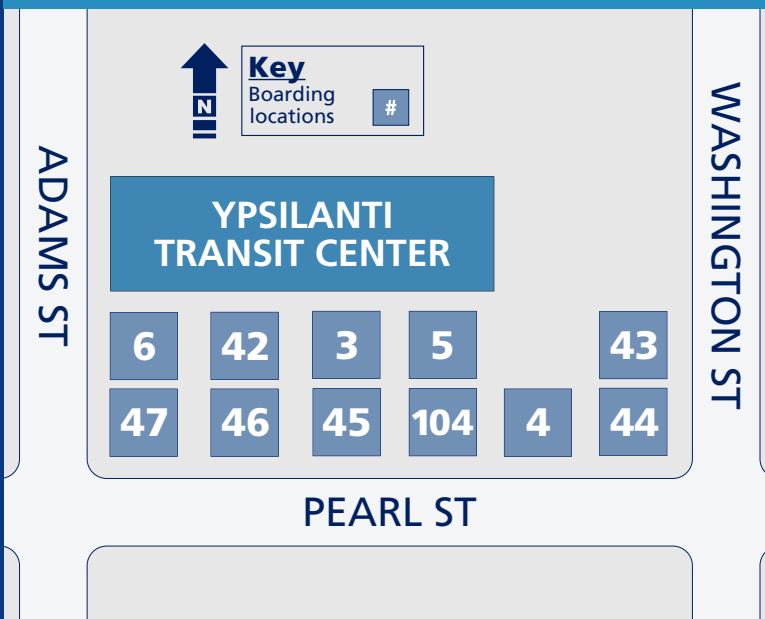

No Saturday or Sunday Service

Boarding Locations

Blake Transit Center

328 S Fifth Ave, Ann Arbor

Ypsilanti Transit Center

220 Pearl St, Ypsilanti

Reading Maps & Schedules

Route Number & Route Name