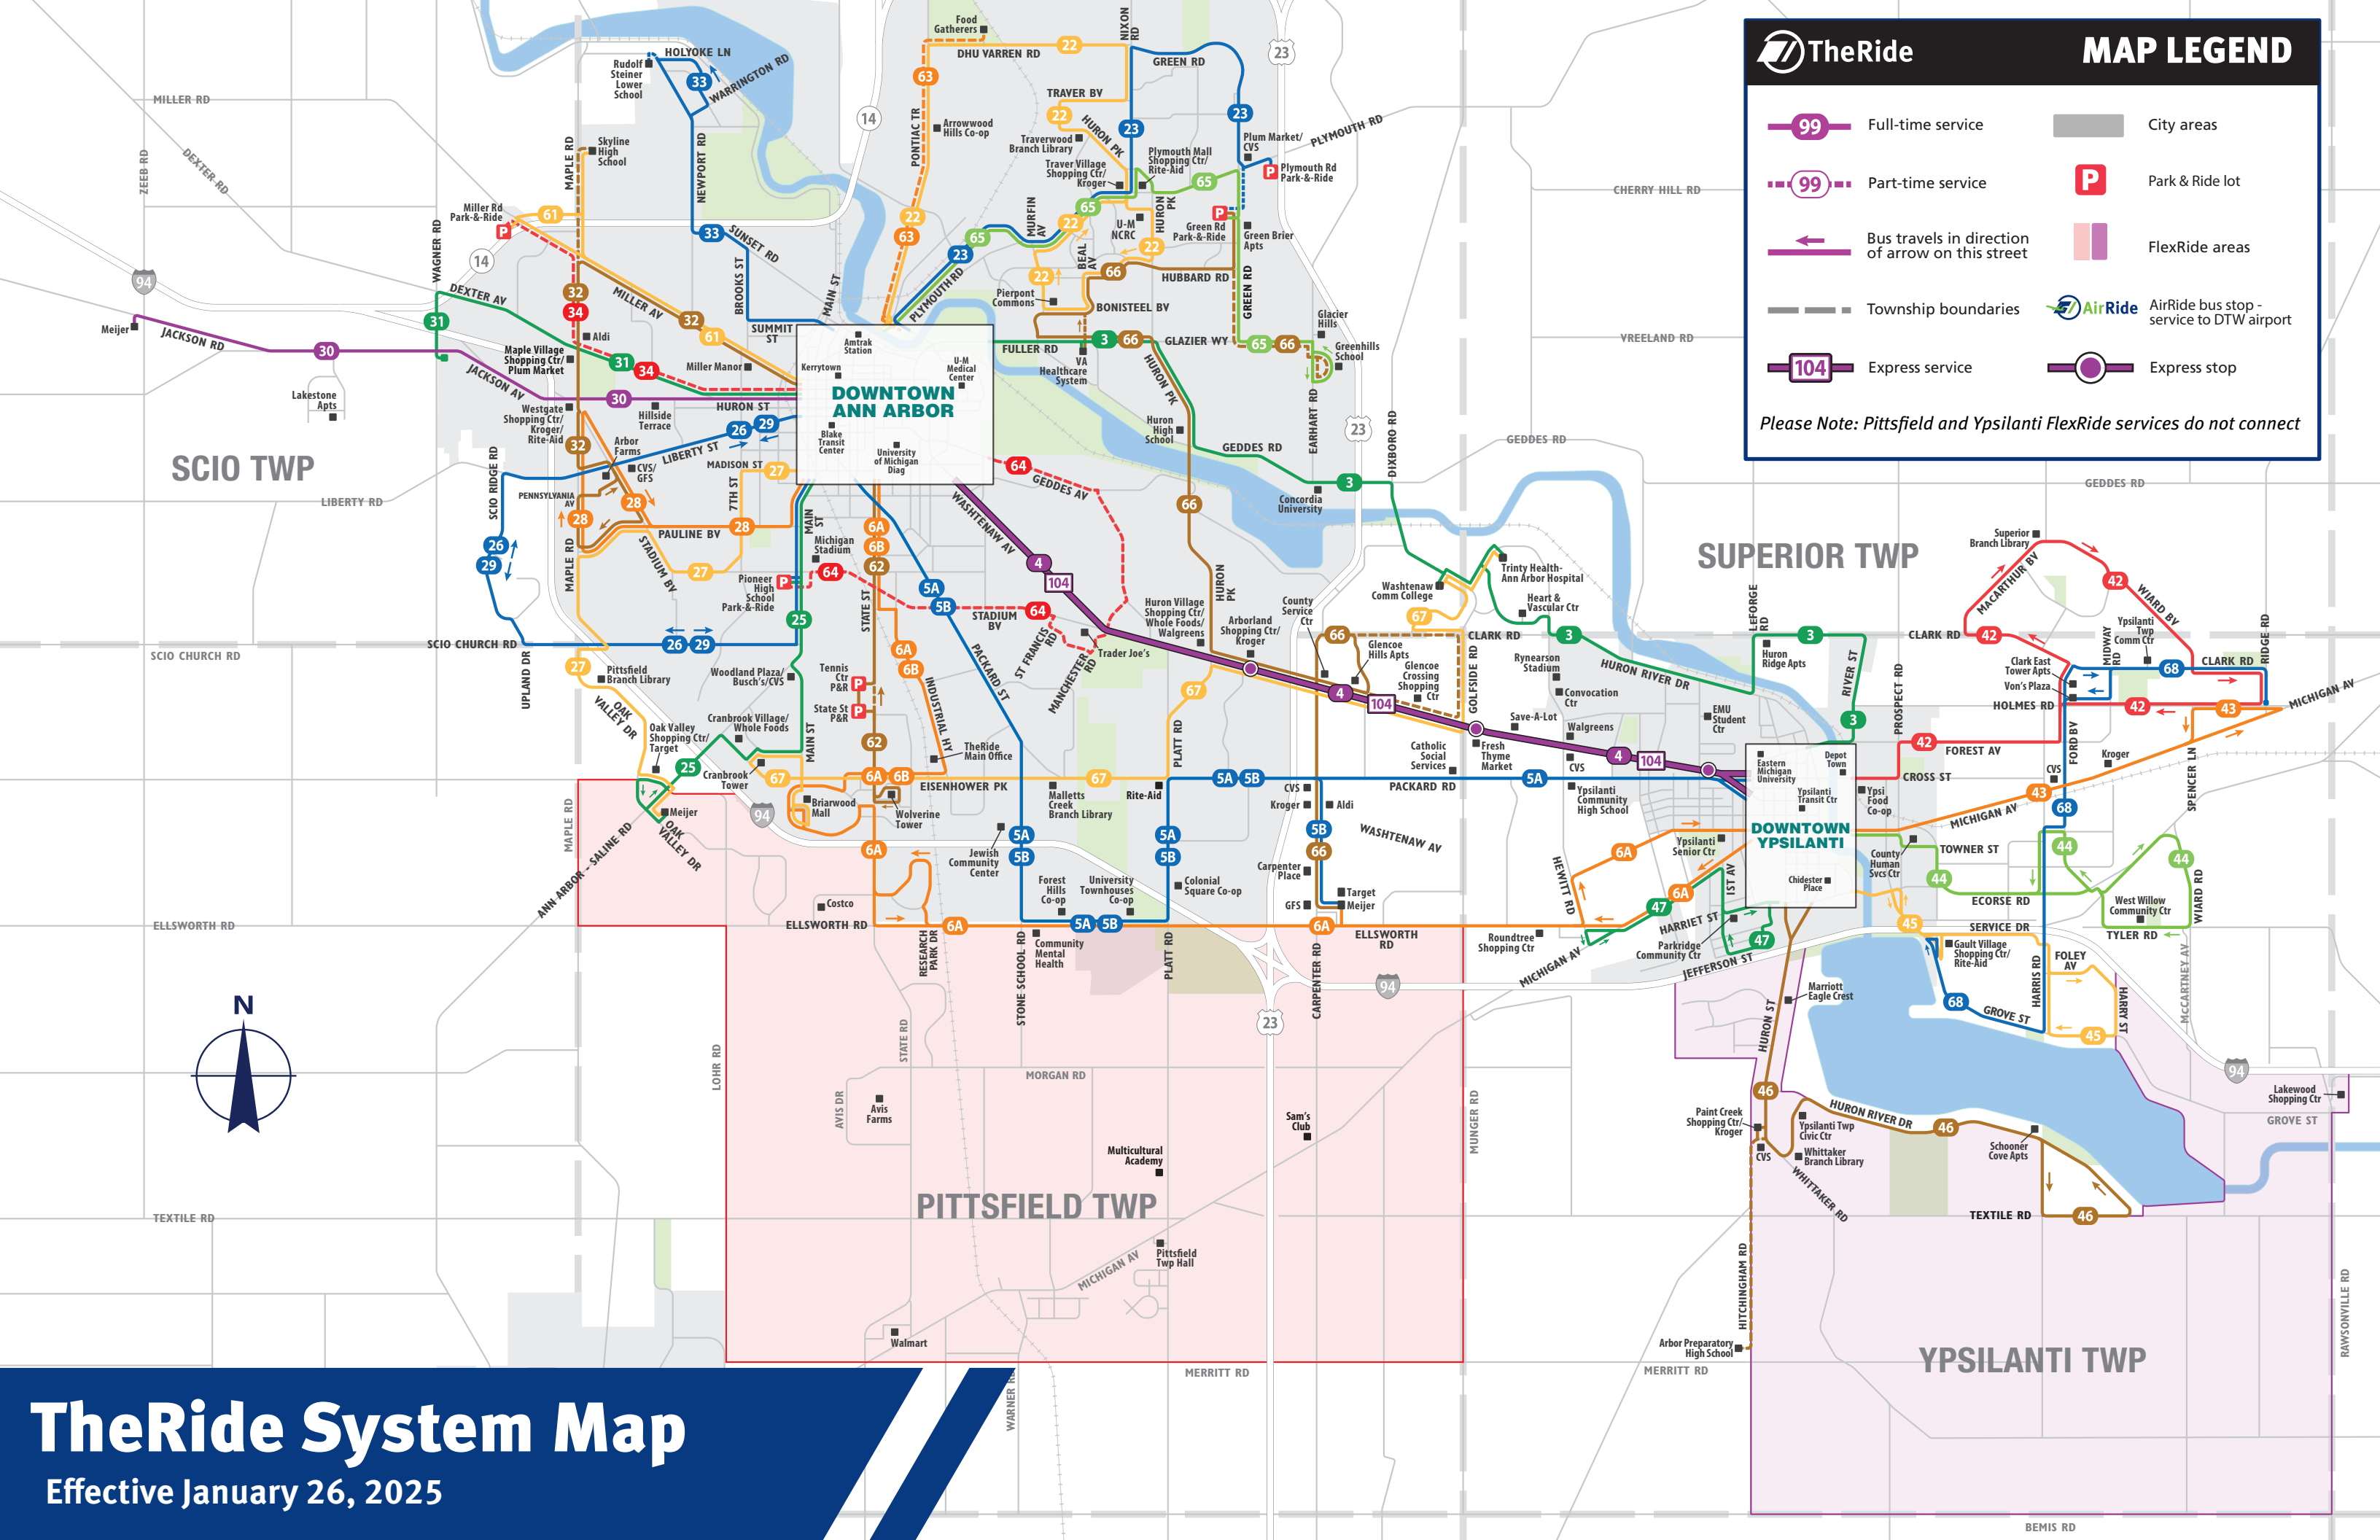

- Full-time service
- Part-time service
- Bus travels in direction of arrow on this street
- Township boundaries
- Express service
- City areas
- Park & Ride lot
- FlexRide areas
- AirRide bus stop - service to DTW airport
- Express stop

Please Note: Pittsfield and Ypsilanti FlexRide services do not connect

TheRide System Map
Effective January 26, 2025