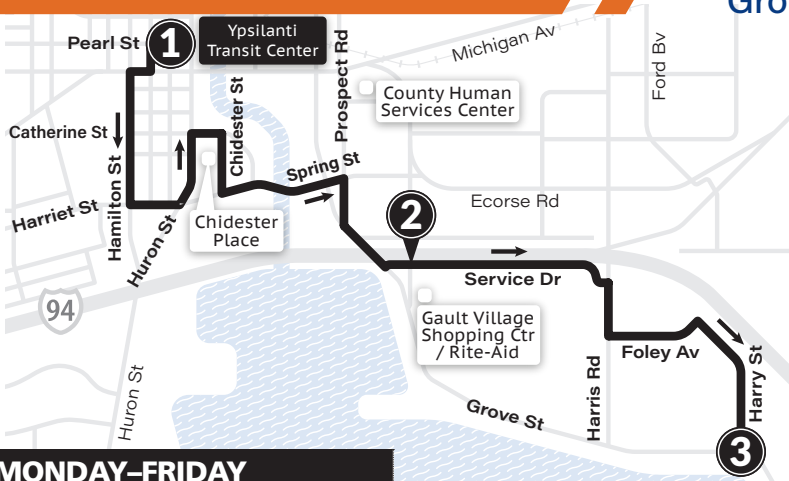

MONDAY-FRIDAY

Ypsilanti Transit Center ①	Gault Village ②	Harry & Grove ③
6:00a	6:08a	6:15a
6:30a	6:38a	6:45a
7:00a	7:08a	7:15a
7:30a	7:38a	7:45a
8:00a	8:08a	8:15a
8:30a	8:38a	8:45a
9:00a	9:08a	9:15a
9:30a	9:38a	9:45a
10:00a	10:08a	10:15a
10:30a	10:38a	10:45a
11:00a	11:08a	11:15a
11:30a	11:38a	11:45a
12:00p	12:08p	12:15p
12:30p	12:38p	12:45p
1:00p	1:08p	1:15p
1:30p	1:38p	1:45p
2:00p	2:08p	2:15p
2:30p	2:38p	2:45p
3:00p	3:08p	3:15p
3:30p	3:38p	3:45p
4:00p	4:08p	4:15p
4:30p	4:38p	4:45p
5:00p	5:08p	5:15p
5:30p	5:38p	5:45p
6:00p	6:08p	6:15p
7:00p	7:08p	7:15p
8:00p	8:08p	8:15p
9:00p	9:08p	9:15p
10:00p	10:08p	10:15p
11:00p	11:08p	11:15p

SATURDAY

Ypsilanti Transit Center ①	Gault Village ②	Harry & Grove ③
7:00a	7:08a	7:15a
7:30a	7:38a	7:45a
8:00a	8:08a	8:15a
8:30a	8:38a	8:45a
9:00a	9:08a	9:15a
9:30a	9:38a	9:45a
10:00a	10:08a	10:15a
10:30a	10:38a	10:45a
11:00a	11:08a	11:15a
11:30a	11:38a	11:45a

SATURDAY (Continued)

Ypsilanti Transit Center ①	Gault Village ②	Harry & Grove ③
12:00p	12:08p	12:15p
12:30p	12:38p	12:45p
1:00p	1:08p	1:15p
1:30p	1:38p	1:45p
2:00p	2:08p	2:15p
2:30p	2:38p	2:45p
3:00p	3:08p	3:15p
3:30p	3:38p	3:45p
4:00p	4:08p	4:15p
4:30p	4:38p	4:45p
5:00p	5:08p	5:15p
5:30p	5:38p	5:45p
6:00p	6:08p	6:15p
7:00p	7:08p	7:15p
8:00p	8:08p	8:15p
9:00p	9:08p	9:15p
10:00p	10:08p	10:15p
11:00p	11:08p	11:15p

SUNDAY

8:00a	8:08a	8:15a
8:30a	8:38a	8:45a
9:00a	9:08a	9:15a
9:30a	9:38a	9:45a
10:00a	10:08a	10:15a
10:30a	10:38a	10:45a
11:00a	11:08a	11:15a
11:30a	11:38a	11:45a
12:00p	12:08p	12:15p
12:30p	12:38p	12:45p
1:00p	1:08p	1:15p
1:30p	1:38p	1:45p
2:00p	2:08p	2:15p
2:30p	2:38p	2:45p
3:00p	3:08p	3:15p
3:30p	3:38p	3:45p
4:00p	4:08p	4:15p
4:30p	4:38p	4:45p
5:00p	5:08p	5:15p
5:30p	5:38p	5:45p
6:00p	6:08p	6:15p
7:00p	7:08p	7:15p
8:00p	8:08p	8:15p
9:00p	9:08p	9:15p