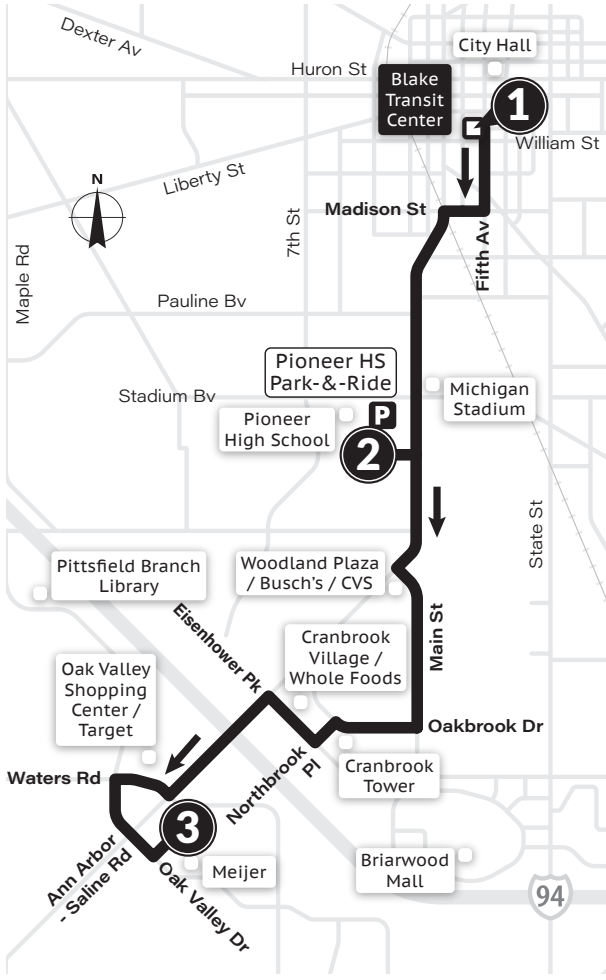

MONDAY-FRIDAY (Continued)

Blake Transit Center 1	Pioneer High School Park-&-Ride 2	Meijer (Ann Arbor - Saline Rd) 3
3:00p	3:06p	3:17p
3:30p	3:36p	3:47p
4:00p	4:06p	4:17p
4:30p	4:36p	4:47p
5:00p	5:06p	5:17p
5:30p	5:36p	5:47p
6:00p	6:06p	6:17p
6:30p	6:36p	6:47p
7:00p	7:06p	7:17p
7:30p	7:36p	7:47p
8:30p	8:36p	8:47p
9:30p	9:36p	9:47p
10:30p	10:36p	10:47p
11:30p	11:36p	11:47p

SATURDAY & SUNDAY

Blake Transit Center 1	Pioneer High School Park-&-Ride 2	Meijer (Ann Arbor - Saline Rd) 3
7:00a	7:06a	7:17a
7:30a	7:36a	7:47a
▲ SATURDAY ONLY ▲		
8:00a	8:06a	8:17a
8:30a	8:36a	8:47a
9:00a	9:06a	9:17a
9:30a	9:36a	9:47a
10:00a	10:06a	10:17a
10:30a	10:36a	10:47a
11:00a	11:06a	11:17a
11:30a	11:36a	11:47a
12:00p	12:06p	12:17p
12:30p	12:36p	12:47p
1:00p	1:06p	1:17p
1:30p	1:36p	1:47p
2:00p	2:06p	2:17p
2:30p	2:36p	2:47p
3:00p	3:06p	3:17p
3:30p	3:36p	3:47p
4:00p	4:06p	4:17p
4:30p	4:36p	4:47p
5:00p	5:06p	5:17p
5:30p	5:36p	5:47p
6:00p	6:06p	6:17p
6:30p	6:36p	6:47p
7:30p	7:36p	7:47p
8:30p	8:36p	8:47p
9:30p	9:36p	9:47p
▼ SATURDAY ONLY ▼		
10:30p	10:36p	10:47p
11:30p	11:36p	11:47p

MONDAY-FRIDAY

Blake Transit Center 1	Pioneer High School Park-&-Ride 2	Meijer (Ann Arbor - Saline Rd) 3
6:30a	6:36a	6:47a
7:00a	7:06a	7:17a
7:30a	7:36a	7:47a
8:00a	8:06a	8:17a
8:30a	8:36a	8:47a
9:00a	9:06a	9:17a
9:30a	9:36a	9:47a
10:00a	10:06a	10:17a
10:30a	10:36a	10:47a
11:00a	11:06a	11:17a
11:30a	11:36a	11:47a
12:00p	12:06p	12:17p
12:30p	12:36p	12:47p
1:00p	1:06p	1:17p
1:30p	1:36p	1:47p
2:00p	2:06p	2:17p
2:30p	2:36p	2:47p