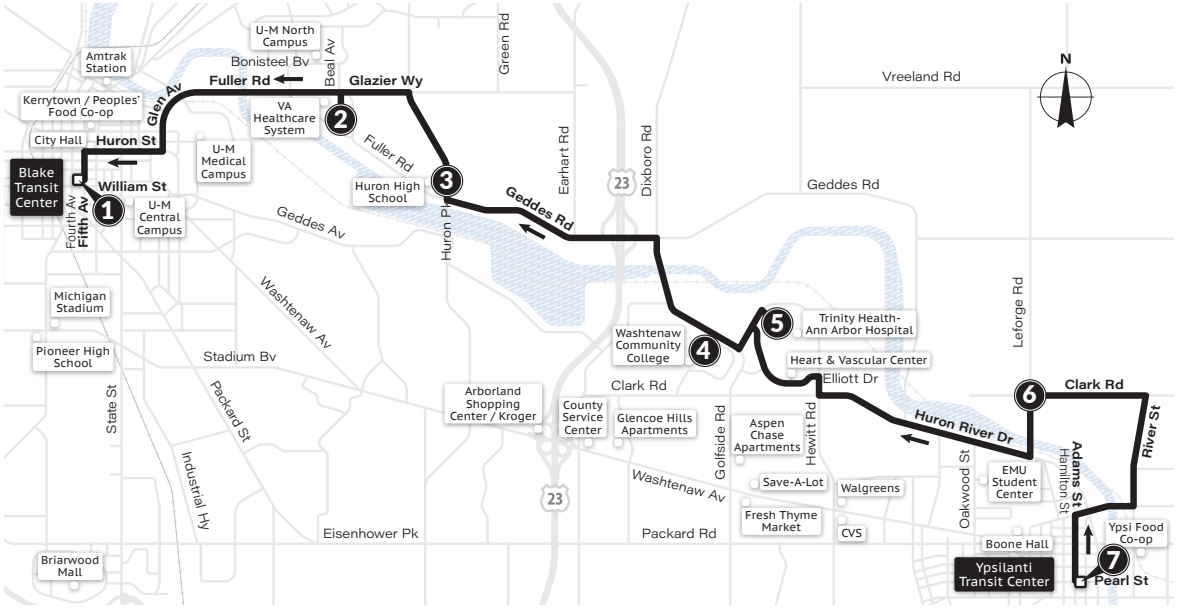

U-M Natural History Museum (See CCTC)

Veterans' Park (30) (31) (32)

Other Transportation

AirRide stop on 5th/William

Amtrak (22) (23) (65)

Greyhound Station (22) (23) (65)

W.A.V.E (30)

Park & Ride Lots

AirRide & A2D2 stop on 5th/William

Ypsilanti Transit Center (YTC) (See Ypsilanti Transit Center boarding locations in the back of this guide)

MONDAY-FRIDAY

Ypsilanti Transit Center 7	LeForge & Clark 6	Trinity Health - AA Hospital 5	Wash Comm College 4	Huron High School 3	VA Hospital 2	Blake Transit Center 1
6:15a	6:22a	6:33a	6:36a	6:44a	6:48a	7:12a
6:45a	6:52a	7:03a	7:06a	7:14a	7:18a	7:42a
7:15a	7:22a	7:33a	7:36a	7:44a	7:48a	8:12a
7:45a	7:52a	8:03a	8:06a	8:14a	8:18a	8:42a
8:15a	8:22a	8:33a	8:36a	8:44a	8:48a	9:12a
8:45a	8:52a	9:03a	9:06a	9:14a	9:18a	9:42a
9:15a	9:22a	9:33a	9:36a	9:44a	9:48a	10:12a
9:45a	9:52a	10:03a	10:06a	10:14a	10:18a	10:42a
10:15a	10:22a	10:33a	10:36a	10:44a	10:48a	11:12a
10:45a	10:52a	11:03a	11:06a	11:14a	11:18a	11:42a
11:15a	11:22a	11:33a	11:36a	11:44a	11:48a	12:12p
11:45a	11:52a	12:03p	12:06p	12:14p	12:18p	12:42p
12:15p	12:22p	12:33p	12:36p	12:44p	12:48p	1:12p
12:45p	12:52p	1:03p	1:06p	1:14p	1:18p	1:42p
1:15p	1:22p	1:33p	1:36p	1:44p	1:48p	2:12p
1:45p	1:52p	2:03p	2:06p	2:14p	2:18p	2:42p
2:15p	2:22p	2:33p	2:36p	2:44p	2:48p	3:12p
2:45p	2:52p	3:03p	3:06p	3:14p	3:18p	3:42p
3:15p	3:22p	3:33p	3:36p	3:44p	3:48p	4:12p
3:45p	3:52p	4:03p	4:06p	4:14p	4:18p	4:42p
4:15p	4:22p	4:33p	4:36p	4:44p	4:48p	5:12p
4:45p	4:52p	5:03p	5:06p	5:14p	5:18p	5:42p
5:15p	5:22p	5:33p	5:36p	5:44p	5:48p	6:12p
5:45p	5:52p	6:03p	6:06p	6:14p	6:18p	6:42p
6:15p	6:22p	6:33p	6:36p	6:44p	6:48p	7:12p
6:45p	6:52p	7:03p	7:06p	7:14p	7:18p	7:42p
7:45p	7:52p	8:03p	8:06p	8:14p	8:18p	8:42p
8:45p	8:52p	9:03p	9:06p	9:14p	9:18p	9:42p
9:45p	9:52p	10:03p	10:06p	10:14p	10:18p	10:42p
10:45p	10:52p	11:03p	11:06p	11:14p	11:18p	11:42p
11:45p	11:52p	12:03a	12:06a	12:14a	12:18a	12:42a