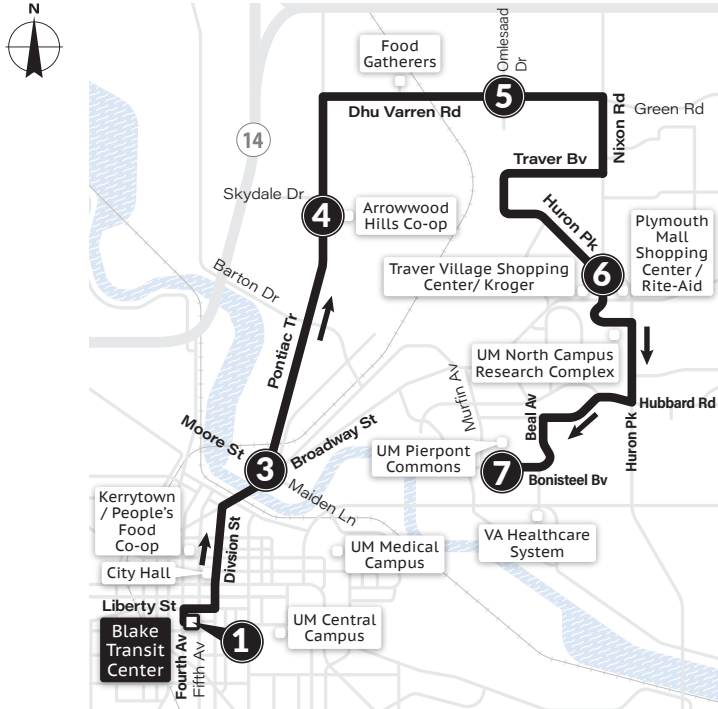

MONDAY-FRIDAY

Blake Transit Center 1	Pontiac & Moore 3	Arrowwood Hills 4	Traver & Logan School 5	Plymouth Mall 6	Pierpont Commons 7
6:30a	6:35a	6:41a	6:48a	6:51a	7:03a
7:00a	7:05a	7:11a	7:18a	7:21a	7:33a
7:30a	7:35a	7:41a	7:48a	7:51a	8:03a
8:00a	8:05a	8:11a	8:18a	8:21a	8:33a
8:30a	8:35a	8:41a	8:48a	8:51a	9:03a
9:00a	9:05a	9:11a	9:18a	9:21a	9:33a
9:30a	9:34a	9:38a	9:45a	9:48a	9:57a
10:00a	10:04a	10:08a	10:15a	10:18a	10:27a
10:30a	10:34a	10:38a	10:45a	10:48a	10:57a
11:00a	11:04a	11:08a	11:15a	11:18a	11:27a
11:30a	11:34a	11:38a	11:45a	11:48a	11:57a
12:00p	12:04p	12:08p	12:15p	12:18p	12:27p
12:30p	12:34p	12:38p	12:45p	12:48p	12:57p
1:00p	1:04p	1:08p	1:15p	1:18p	1:27p
1:30p	1:34p	1:38p	1:45p	1:48p	1:57p
2:00p	2:05p	2:11p	2:18p	2:21p	2:33p
2:30p	2:35p	2:41p	2:48p	2:51p	3:03p
3:00p	3:05p	3:11p	3:18p	3:21p	3:33p
3:30p	3:35p	3:41p	3:48p	3:51p	4:03p
4:00p	4:05p	4:11p	4:18p	4:21p	4:33p
4:30p	4:35p	4:41p	4:48p	4:51p	5:03p
5:00p	5:05p	5:11p	5:18p	5:21p	5:33p
5:30p	5:35p	5:41p	5:48p	5:51p	6:03p
6:00p	6:05p	6:11p	6:18p	6:21p	6:33p
7:00p	7:05p	7:11p	7:18p	7:21p	7:33p
8:00p	8:04p	8:08p	8:15p	8:18p	8:27p
9:00p	9:04p	9:08p	9:15p	9:18p	9:27p
10:00p	10:04p	10:08p	10:15p	10:18p	10:27p
11:00p	11:04p	11:08p	11:15p	11:18p	11:27p