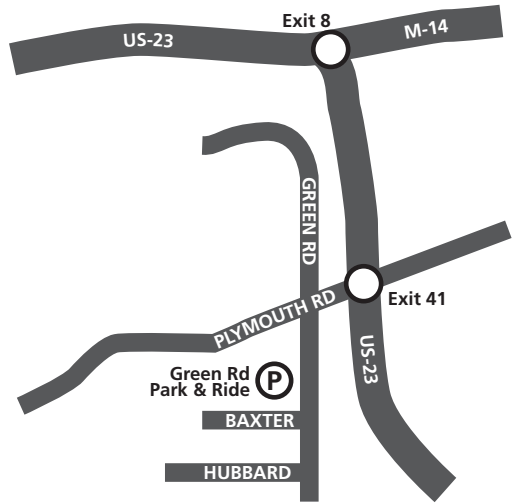

Dedicated Park & Ride Lots

Please see individual time schedules for route details.

Green Road Lot

1919 Green Rd
Ann Arbor, MI 48105

Located on the west side of Green Rd, south of Plymouth Road.

Routes

- 23 Plymouth (*evenings and weekends only*)
- 65 U-M–Downtown–Green
- 66 Carpenter–Huron Parkway (*no evening or weekend service*)

North-East Shuttle (East Medical Campus Connection), provided by the University of Michigan, boards here.

Miller Road Lot

2901 Miller Rd
Ann Arbor, MI 48103

Located in the M-14/Miller Rd interchange (exit 2).