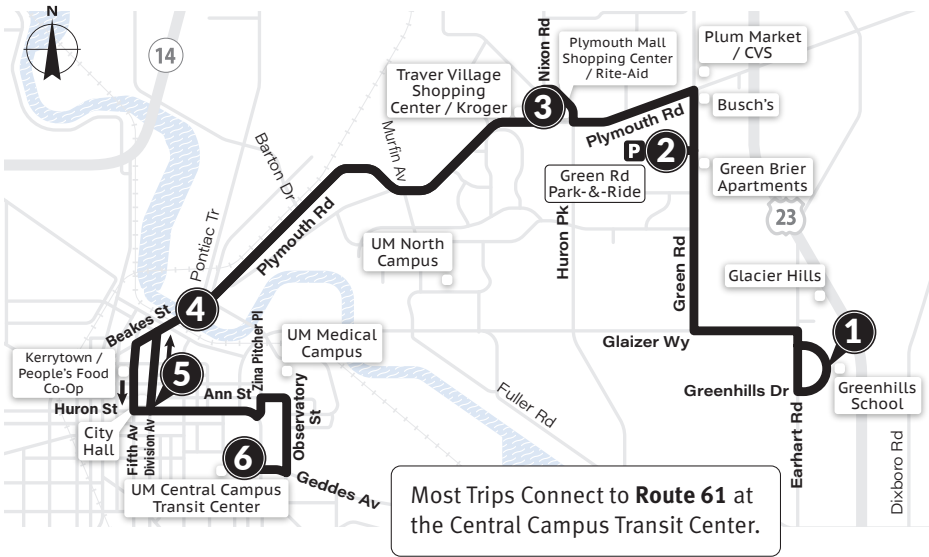

UM-Plymouth-Greenhills ROUTE 65

To Greenhills

To Central Campus Transit Center

MONDAY-FRIDAY					MONDAY-FRIDAY				
Central Campus Transit Ctr	Division & Huron	Plymouth Mall	Green Rd Park & Ride	Greenhills	Greenhills	Green Rd Park & Ride	Plymouth Mall	Broadway & Swift	Central Campus Ctr
6	5	3	2	1	1	2	3	4	6
6:35a	6:41a	6:53a	6:58a	7:10a	6:43a	6:49a	6:53a	7:02a	7:22a
7:05a	7:11a	7:23a	7:28a	7:40a	7:13a	7:19a	7:23a	7:32a	7:52a
7:35a	7:41a	7:53a	7:58a	8:10a	7:43a	7:49a	7:53a	8:02a	8:22a
8:05a	8:11a	8:23a	8:28a	8:40a	8:13a	8:19a	8:23a	8:32a	8:52a
8:35a	8:41a	8:53a	8:58a	9:10a	8:43a	8:49a	8:53a	9:02a	9:22a
9:05a	9:11a	9:23a	9:28a	9:40a	9:13a	9:19a	9:23a	9:32a	9:52a
9:35a	9:41a	9:53a	9:58a	10:10a	9:43a	9:49a	9:53a	10:02a	10:22a
10:05a	10:11a	10:23a	10:28a	10:40a	10:13a	10:19a	10:23a	10:32a	10:52a
10:35a	10:41a	10:53a	10:58a	11:10a	10:43a	10:49a	10:53a	11:02a	11:22a
11:05a	11:11a	11:23a	11:28a	11:40a	11:13a	11:19a	11:23a	11:32a	11:52a
11:35a	11:41a	11:53a	11:58a	12:10p	11:43a	11:49a	11:53a	12:02p	12:22p
12:05p	12:11p	12:23p	12:28p	12:40p	12:13p	12:19p	12:23p	12:32p	12:52p
12:35p	12:41p	12:53p	12:58p	1:10p	12:43p	12:49p	12:53p	1:02p	1:22p
1:05p	1:11p	1:23p	1:28p	1:40p	1:13p	1:19p	1:23p	1:32p	1:52p
1:35p	1:41p	1:53p	1:58p	2:10p	1:43p	1:49p	1:53p	2:02p	2:22p
2:05p	2:11p	2:23p	2:28p	2:40p	2:13p	2:19p	2:23p	2:32p	2:52p
2:35p	2:41p	2:53p	2:58p	3:10p	2:43p	2:49p	2:53p	3:02p	3:22p
3:05p	3:11p	3:23p	3:28p	3:40p	3:13p	3:19p	3:23p	3:32p	3:52p
3:35p	3:41p	3:53p	3:58p	4:10p	3:43p	3:49p	3:53p	4:02p	4:22p
4:05p	4:11p	4:23p	4:28p	4:40p	4:13p	4:19p	4:23p	4:32p	4:52p
4:35p	4:41p	4:53p	4:58p	5:10p	4:43p	4:49p	4:53p	5:02p	5:22p
5:05p	5:11p	5:23p	5:28p	5:40p	5:13p	5:19p	5:23p	5:32p	5:52p
5:35p	5:41p	5:53p	5:58p	6:10p	5:43p	5:49p	5:53p	6:02p	6:22p
6:05p	6:11p	6:23p	6:28p	6:40p	6:13p	6:19p	6:23p	6:32p	6:52p
6:35p	6:41p	6:53p	6:58p	7:10p	6:43p	6:49p	6:53p	7:02p	7:22p*
7:05p	7:11p	7:23p	7:28p	7:40p	7:13p	7:19p	7:23p	7:32p	7:52p*
7:35p	7:41p	7:53p	7:58p	8:10p	7:43p	7:49p	7:53p	8:02p	8:22p*
8:05p	8:11p	8:23p	8:28p	8:40p					
8:35p	8:41p	8:53p	8:58p	9:10p					

*Trip does NOT connect to Route 61

No Saturday or Sunday Service