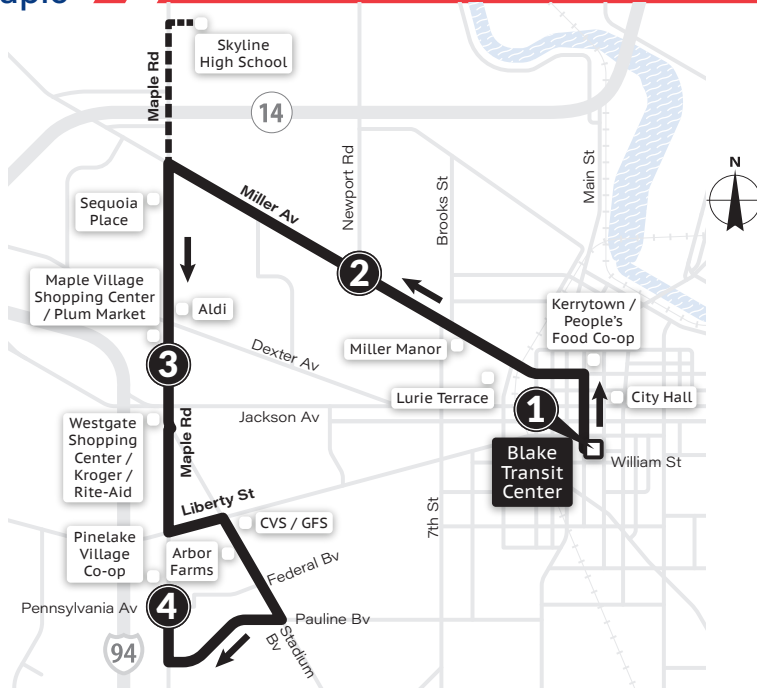

MONDAY-FRIDAY

Blake Transit Center 1	Miller & Newport 2	Maple Village 3	Pennsylvania & Maple 4
6:15a	6:20a	6:28a	6:42a
6:45a	6:50a	6:58a	7:12a
7:15a	7:20a*	7:30a	7:42a
7:45a	7:50a*	8:00a	8:12a
8:15a	8:20a	8:28a	8:42a
8:45a	8:50a	8:58a	9:12a
9:15a	9:20a	9:28a	9:42a
9:45a	9:50a	9:58a	10:12a
10:15a	10:20a	10:28a	10:42a
10:45a	10:50a	10:58a	11:12a
11:15a	11:20a	11:28a	11:42a
11:45a	11:50a	11:58a	12:12p
12:15p	12:20p	12:28p	12:42p
12:45p	12:50p	12:58p	1:12p
1:15p	1:20p	1:28p	1:42p
1:45p	1:50p	1:58p	2:12p
2:15p	2:20p	2:28p	2:42p
2:45p	2:50p*	3:00p	3:12p
3:15p	3:20p*	3:30p	3:42p
3:45p	3:50p	3:58p	4:12p
4:15p	4:20p	4:28p	4:42p
4:45p	4:50p	4:58p	5:12p
5:15p	5:20p	5:28p	5:42p
5:45p	5:50p	5:58p	6:12p
6:15p	6:20p	6:28p	6:42p
7:15p	7:20p	7:28p	7:42p
8:15p	8:20p	8:28p	8:42p
9:15p	9:20p	9:28p	9:42p
10:15p	10:20p	10:28p	10:42p
11:15p	11:20p	11:28p	11:42p

SATURDAY & SUNDAY

Blake Transit Center 1	Miller & Newport 2	Maple Village 3	Pennsylvania & Maple 4
7:15a	7:20a	7:28a	7:42a
7:45a	7:50a	7:58a	8:12a
▲ SATURDAY ONLY ▲			
8:15a	8:20a	8:28a	8:42a
8:45a	8:50a	8:58a	9:12a
9:15a	9:20a	9:28a	9:42a
9:45a	9:50a	9:58a	10:12a
10:15a	10:20a	10:28a	10:42a
10:45a	10:50a	10:58a	11:12a
11:15a	11:20a	11:28a	11:42a
11:45a	11:50a	11:58a	12:12p
12:15p	12:20p	12:28p	12:42p
12:45p	12:50p	12:58p	1:12p
1:15p	1:20p	1:28p	1:42p
1:45p	1:50p	1:58p	2:12p
2:15p	2:20p	2:28p	2:42p
2:45p	2:50p	2:58p	3:12p
3:15p	3:20p	3:28p	3:42p
3:45p	3:50p	3:58p	4:12p
4:15p	4:20p	4:28p	4:42p
4:45p	4:50p	4:58p	5:12p
5:15p	5:20p	5:28p	5:42p
5:45p	5:50p	5:58p	6:12p
6:15p	6:20p	6:28p	6:42p
7:15p	7:20p	7:28p	7:42p
8:15p	8:20p	8:28p	8:42p
9:15p	9:20p	9:28p	9:42p
▼ SATURDAY ONLY ▼			
10:15p	10:20p	10:28p	10:42p
11:15p	11:20p	11:28p	11:42p

*Trip serves Skyline High School.