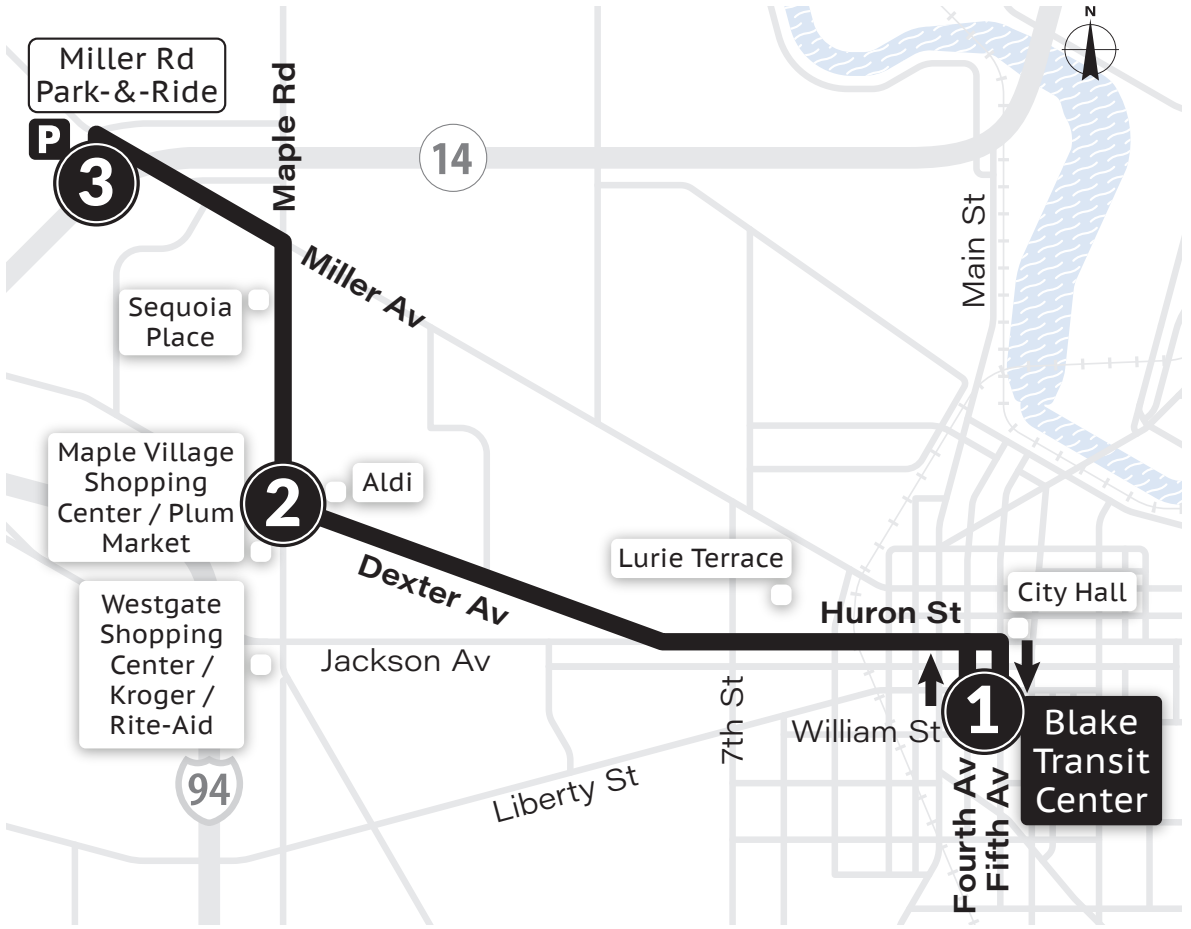

To Blake Transit Center

MONDAY-FRIDAY

Miller Rd Park-&-Ride 3	Dexter & Maple 2	Blake Transit Ctr 1
6:26a	6:31a	6:42a
6:56a	7:01a	7:12a
7:26a	7:31a	7:42a
7:56a	8:01a	8:12a
8:26a	8:31a	8:42a
3:26p	3:31p	3:42p
3:56p	4:01p	4:12p
4:26p	4:31p	4:42p
4:56p	5:01p	5:12p
5:26p	5:31p	5:42p
5:56p	6:01p	6:12p

To Miller Rd Park & Ride

MONDAY-FRIDAY

Blake Transit Ctr 1	Dexter & Maple 2	Miller Rd Park-&-Ride 3
6:45a	6:50a	6:56a
7:15a	7:20a	7:26a
7:45a	7:50a	7:56a
8:15a	8:20a	8:26a
8:45a	8:50a	8:56a
3:15p	3:20p	3:26p
3:45p	3:50p	3:56p
4:15p	4:20p	4:26p
4:45p	4:50p	4:56p
5:15p	5:20p	5:26p
5:45p	5:50p	5:56p

No Saturday or Sunday Service