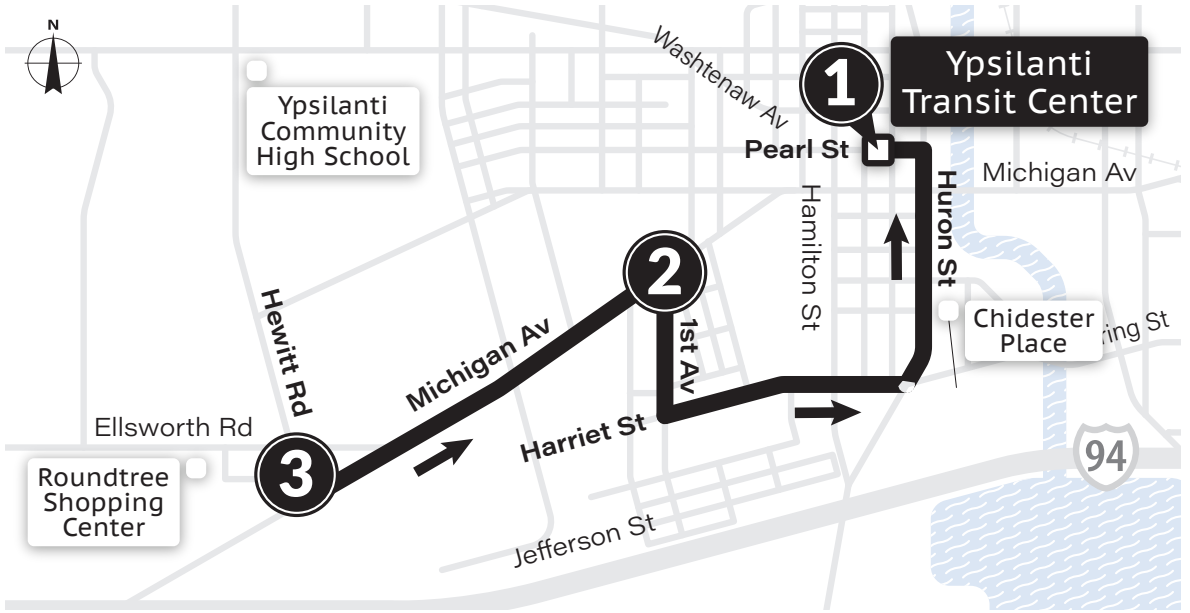

MONDAY-FRIDAY		
Hewitt & Ellsworth ③	First & Michigan ②	Ypsilanti Transit Center ①
6:15a	6:20a	6:27a
6:45a	6:50a	6:57a
7:15a	7:20a	7:27a
7:45a	7:50a	7:57a
8:15a	8:20a	8:27a
8:45a	8:50a	8:57a
9:15a	9:20a	9:27a
9:45a	9:50a	9:57a
10:15a	10:20a	10:27a
10:45a	10:50a	10:57a
11:15a	11:20a	11:27a
11:45a	11:50a	11:57a
12:15p	12:20p	12:27p
12:45p	12:50p	12:57p
1:15p	1:20p	1:27p
1:45p	1:50p	1:57p
2:15p	2:20p	2:27p
2:45p	2:50p	2:57p
3:15p	3:20p	3:27p
3:45p	3:50p	3:57p
4:15p	4:20p	4:27p
4:45p	4:50p	4:57p
5:15p	5:20p	5:27p
5:45p	5:50p	5:57p
6:15p	6:20p	6:27p
6:45p	6:50p	6:57p
7:45p	7:50p	7:57p
8:45p	8:50p	8:57p
9:45p	9:50p	9:57p
10:45p	10:50p	10:57p
11:45p	11:50p	11:57p

SATURDAY & SUNDAY		
Hewitt & Ellsworth ③	First & Michigan ②	Ypsilanti Transit Center ①
7:15a	7:20a	7:27a
7:45a	7:50a	7:57a
▲ SATURDAY ONLY ▲		
8:15a	8:20a	8:27a
8:45a	8:50a	8:57a
9:15a	9:20a	9:27a
9:45a	9:50a	9:57a
10:15a	10:20a	10:27a
10:45a	10:50a	10:57a
11:15a	11:20a	11:27a
11:45a	11:50a	11:57a
12:15p	12:20p	12:27p
12:45p	12:50p	12:57p
1:15p	1:20p	1:27p
1:45p	1:50p	1:57p
2:15p	2:20p	2:27p
2:45p	2:50p	2:57p
3:15p	3:20p	3:27p
3:45p	3:50p	3:57p
4:15p	4:20p	4:27p
4:45p	4:50p	4:57p
5:15p	5:20p	5:27p
5:45p	5:50p	5:57p
6:45p	6:50p	6:57p
7:45p	7:50p	7:57p
8:45p	8:50p	8:57p
▼ SATURDAY ONLY ▼		
9:45p	9:50p	9:57p
10:45p	10:50p	10:57p
11:45p	11:50p	11:57p