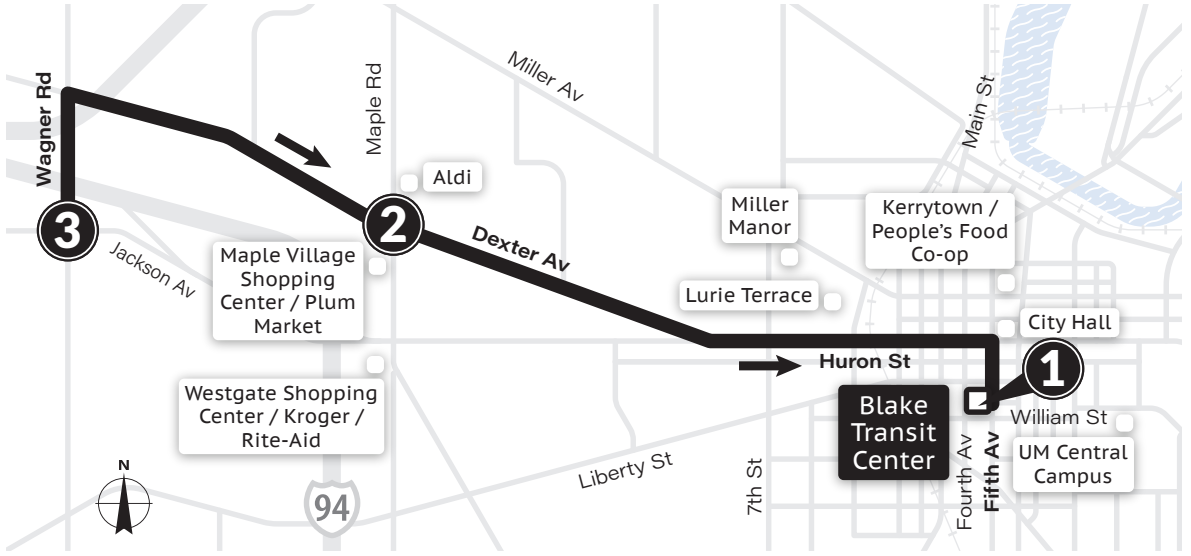

MONDAY-FRIDAY			SATURDAY & SUNDAY		
Jackson & Wagner ③	Dexter & Maple ②	Blake Transit Center ①	Jackson & Wagner ③	Dexter & Maple ②	Blake Transit Center ①
6:24a	6:28a	6:42a	7:24a	7:28a	7:42a
6:54a	6:58a	7:12a	7:54a	7:58a	8:12a
7:24a	7:28a	7:42a	▲ SATURDAY ONLY ▲		
7:54a	7:58a	8:12a	8:24a	8:28a	8:42a
8:24a	8:28a	8:42a	8:54a	8:58a	9:12a
8:54a	8:58a	9:12a	9:24a	9:28a	9:42a
9:24a	9:28a	9:42a	9:54a	9:58a	10:12a
9:54a	9:58a	10:12a	10:24a	10:28a	10:42a
10:24a	10:28a	10:42a	10:54a	10:58a	11:12a
10:54a	10:58a	11:12a	11:24a	11:28a	11:42a
11:24a	11:28a	11:42a	11:54a	11:58a	12:12p
11:54a	11:58a	12:12p	12:24p	12:28p	12:42p
12:24p	12:28p	12:42p	12:54p	12:58p	1:12p
12:54p	12:58p	1:12p	1:24p	1:28p	1:42p
1:24p	1:28p	1:42p	1:54p	1:58p	2:12p
1:54p	1:58p	2:12p	2:24p	2:28p	2:42p
2:24p	2:28p	2:42p	2:54p	2:58p	3:12p
2:54p	2:58p	3:12p	3:24p	3:28p	3:42p
3:24p	3:28p	3:42p	3:54p	3:58p	4:12p
3:54p	3:58p	4:12p	4:24p	4:28p	4:42p
4:24p	4:28p	4:42p	4:54p	4:58p	5:12p
4:54p	4:58p	5:12p	5:24p	5:28p	5:42p
5:24p	5:28p	5:42p	5:54p	5:58p	6:12p
5:54p	5:58p	6:12p	6:24p	6:28p	6:42p
6:24p	6:28p	6:42p	7:24p	7:28p	7:42p
7:24p	7:28p	7:42p	8:24p	8:28p	8:42p
8:24p	8:28p	8:42p	▼ SATURDAY ONLY ▼		
9:24p	9:28p	9:42p	9:24p	9:28p	9:42p
10:24p	10:28p	10:42p	10:24p	10:28p	10:42p
11:24p	11:28p	11:42p	11:24p	11:28p	11:42p