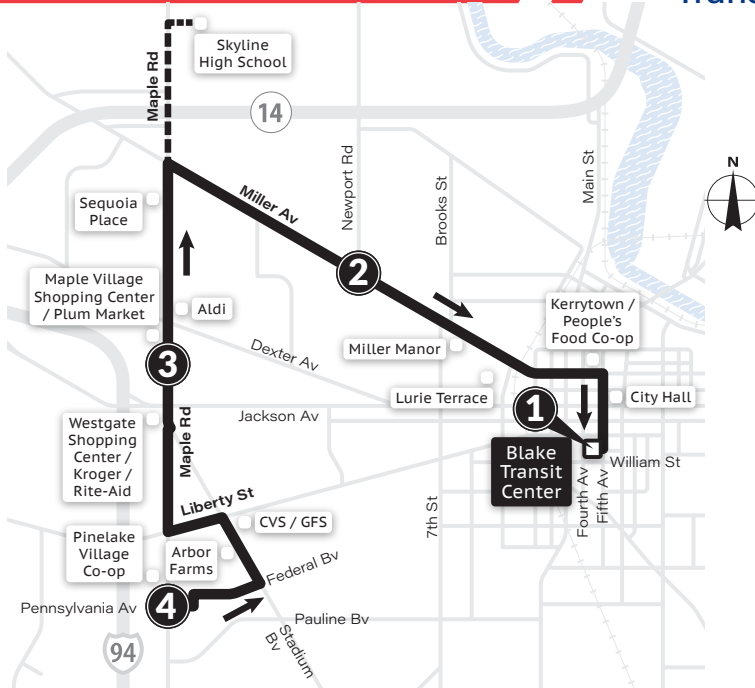

ROUTE 32 Miller-Maple

To Blake
Transit Center

MONDAY-FRIDAY

Pennsylvania & Maple ④	Maple Village ③	Miller & Newport ②	Blake Transit Center ①
6:12a	6:19a	6:23a	6:42a
6:42a	6:49a	6:53a	7:12a
7:12a	7:18a*	7:28a	7:42a
7:42a	7:48a*	7:58a	8:12a
8:12a	8:19a	8:23a	8:42a
8:42a	8:49a	8:53a	9:12a
9:12a	9:19a	9:23a	9:42a
9:42a	9:49a	9:53a	10:12a
10:12a	10:19a	10:23a	10:42a
10:42a	10:49a	10:53a	11:12a
11:12a	11:19a	11:23a	11:42a
11:42a	11:49a	11:53a	12:12p
12:12p	12:19p	12:23p	12:42p
12:42p	12:49p	12:53p	1:12p
1:12p	1:19p	1:23p	1:42p
1:42p	1:49p	1:53p	2:12p
2:12p	2:19p	2:23p	2:42p
2:42p	2:48p*	2:58p	3:12p
3:12p	3:18p*	3:28p	3:42p
3:42p	3:49p	3:53p	4:12p
4:12p	4:19p	4:23p	4:42p
4:42p	4:49p	4:53p	5:12p
5:12p	5:19p	5:23p	5:42p
5:42p	5:49p	5:53p	6:12p
6:12p	6:19p	6:23p	6:42p
6:42p	6:49p	6:53p	7:12p
7:42p	7:49p	7:53p	8:12p
8:42p	8:49p	8:53p	9:12p
9:42p	9:49p	9:53p	10:12p
10:42p	10:49p	10:53p	11:12p
11:42p	11:49p	11:53p	12:12a

SATURDAY & SUNDAY

Pennsylvania & Maple ④	Maple Village ③	Miller & Newport ②	Blake Transit Center ①
7:12a	7:19a	7:23a	7:42a
7:42a	7:49a	7:53a	8:12a
▲ SATURDAY ONLY ▲			
8:12a	8:19a	8:23a	8:42a
8:42a	8:49a	8:53a	9:12a
9:12a	9:19a	9:23a	9:42a
9:42a	9:49a	9:53a	10:12a
10:12a	10:19a	10:23a	10:42a
10:42a	10:49a	10:53a	11:12a
11:12a	11:19a	11:23a	11:42a
11:42a	11:49a	11:53a	12:12p
12:12p	12:19p	12:23p	12:42p
12:42p	12:49p	12:53p	1:12p
1:12p	1:19p	1:23p	1:42p
1:42p	1:49p	1:53p	2:12p
2:12p	2:19p	2:23p	2:42p
2:42p	2:49p	2:53p	3:12p
3:12p	3:19p	3:23p	3:42p
3:42p	3:49p	3:53p	4:12p
4:12p	4:19p	4:23p	4:42p
4:42p	4:49p	4:53p	5:12p
5:12p	5:19p	5:23p	5:42p
5:42p	5:49p	5:53p	6:12p
6:12p	6:19p	6:23p	6:42p
6:42p	6:49p	6:53p	7:12p
7:42p	7:49p	7:53p	8:12p
8:42p	8:49p	8:53p	9:12p
▼ SATURDAY ONLY ▼			
9:42p	9:49p	9:53p	10:12p
10:42p	10:49p	10:53p	11:12p
11:42p	11:49p	11:53p	12:12a

*Trip serves Skyline High School.