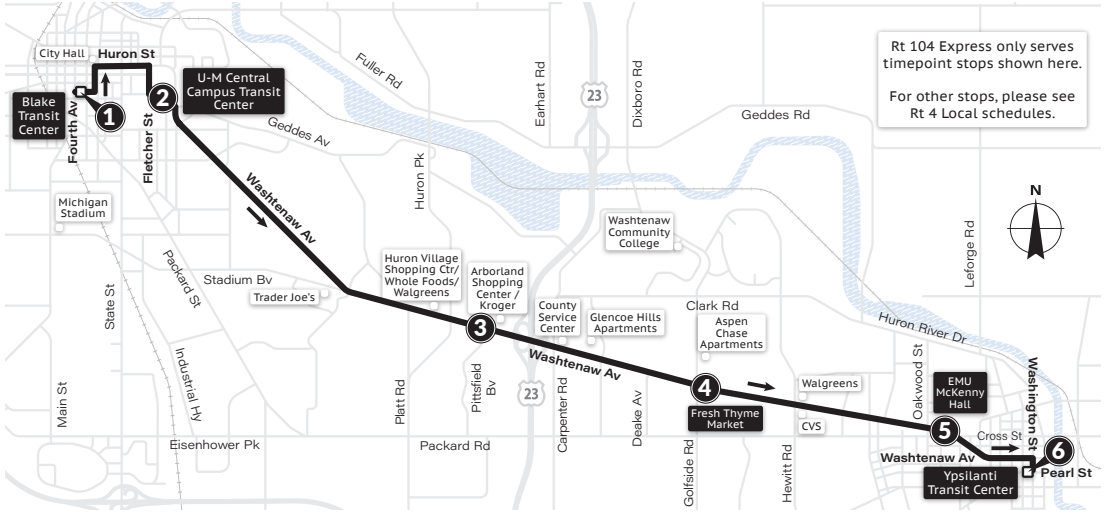

Rt 104 Express only serves timepoint stops shown here.
For other stops, please see Rt 4 Local schedules.

MONDAY-FRIDAY

Blake Transit Center 1	U-M Central Campus Transit Ctr 2	Washt. & Pittsfield 3	Washt. & Golfside 4	Washt. - EMU 5	Ypsilanti Transit Center 6
6:30a	6:35a	6:47a	6:52a	6:57a	7:00a
7:00a	7:05a	7:17a	7:22a	7:27a	7:30a
7:30a	7:35a	7:47a	7:52a	7:57a	8:00a
8:00a	8:05a	8:17a	8:22a	8:27a	8:30a
8:30a	8:35a	8:47a	8:52a	8:57a	9:00a
9:00a	9:05a	9:17a	9:22a	9:27a	9:30a
9:30a	9:35a	9:47a	9:52a	9:57a	10:00a
10:00a	10:05a	10:17a	10:22a	10:27a	10:30a
10:30a	10:35a	10:47a	10:52a	10:57a	11:00a
11:00a	11:05a	11:17a	11:22a	11:27a	11:30a
11:30a	11:35a	11:47a	11:52a	11:57a	12:00p
12:00p	12:05p	12:17p	12:22p	12:27p	12:30p
12:30p	12:35p	12:47p	12:52p	12:57p	1:00p
1:00p	1:05p	1:17p	1:22p	1:27p	1:30p
1:30p	1:35p	1:47p	1:52p	1:57p	2:00p
2:00p	2:05p	2:17p	2:22p	2:27p	2:30p
2:30p	2:35p	2:47p	2:52p	2:57p	3:00p
3:00p	3:05p	3:17p	3:22p	3:27p	3:30p
3:30p	3:35p	3:52p	3:57p	4:02p	4:07p
4:00p	4:05p	4:22p	4:27p	4:32p	4:37p
4:30p	4:35p	4:52p	4:57p	5:02p	5:07p
5:00p	5:05p	5:22p	5:27p	5:32p	5:37p
5:30p	5:35p	5:52p	5:57p	6:02p	6:07p
6:00p	6:05p	6:22p	6:27p	6:32p	6:37p

No Saturday or Sunday Service