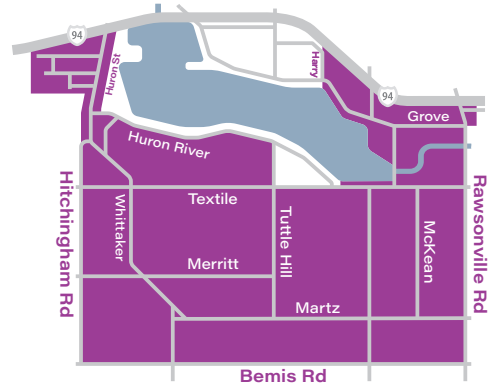

Reservations

(Same-day and next-day reservations)

734-794-0377

Download the FlexRide app

Visit MyFlexRide.org