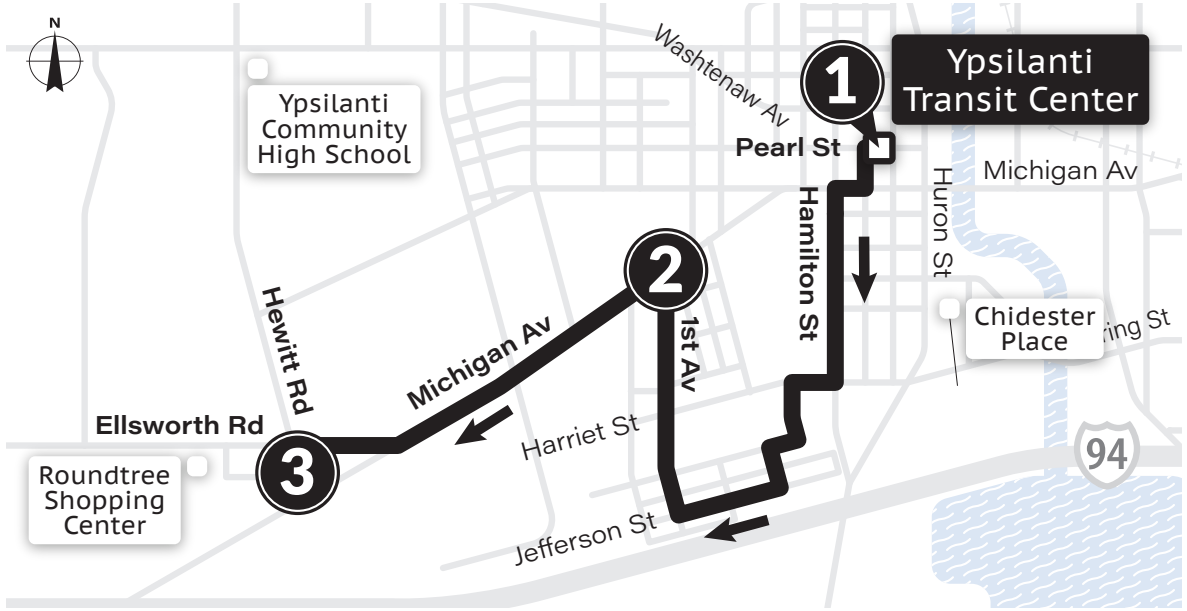

MONDAY-FRIDAY		
Ypsilanti Transit Center ①	First & Michigan ②	Hewitt & Ellsworth ③
6:00a	6:08a	6:15a
6:30a	6:38a	6:45a
7:00a	7:08a	7:15a
7:30a	7:38a	7:45a
8:00a	8:08a	8:15a
8:30a	8:38a	8:45a
9:00a	9:08a	9:15a
9:30a	9:38a	9:45a
10:00a	10:08a	10:15a
10:30a	10:38a	10:45a
11:00a	11:08a	11:15a
11:30a	11:38a	11:45a
12:00p	12:08p	12:15p
12:30p	12:38p	12:45p
1:00p	1:08p	1:15p
1:30p	1:38p	1:45p
2:00p	2:08p	2:15p
2:30p	2:38p	2:45p
3:00p	3:08p	3:15p
3:30p	3:38p	3:45p
4:00p	4:08p	4:15p
4:30p	4:38p	4:45p
5:00p	5:08p	5:15p
5:30p	5:38p	5:45p
6:00p	6:08p	6:15p
6:30p	6:38p	6:45p
7:30p	7:38p	7:45p
8:30p	8:38p	8:45p
9:30p	9:38p	9:45p
10:30p	10:38p	10:45p
11:30p	11:38p	11:45p

SATURDAY & SUNDAY		
Ypsilanti Transit Center ①	First & Michigan ②	Hewitt & Ellsworth ③
7:00a	7:08a	7:15a
7:30a	7:38a	7:45a
▲ SATURDAY ONLY ▲		
8:00a	8:08a	8:15a
8:30a	8:38a	8:45a
9:00a	9:08a	9:15a
9:30a	9:38a	9:45a
10:00a	10:08a	10:15a
10:30a	10:38a	10:45a
11:00a	11:08a	11:15a
11:30a	11:38a	11:45a
12:00p	12:08p	12:15p
12:30p	12:38p	12:45p
1:00p	1:08p	1:15p
1:30p	1:38p	1:45p
2:00p	2:08p	2:15p
2:30p	2:38p	2:45p
3:00p	3:08p	3:15p
3:30p	3:38p	3:45p
4:00p	4:08p	4:15p
4:30p	4:38p	4:45p
5:00p	5:08p	5:15p
5:30p	5:38p	5:45p
6:30p	6:38p	6:45p
7:30p	7:38p	7:45p
8:30p	8:38p	8:45p
9:30p	9:38p	9:45p
▼ SATURDAY ONLY ▼		
10:30p	10:38p	10:45p
11:30p	11:38p	11:45p