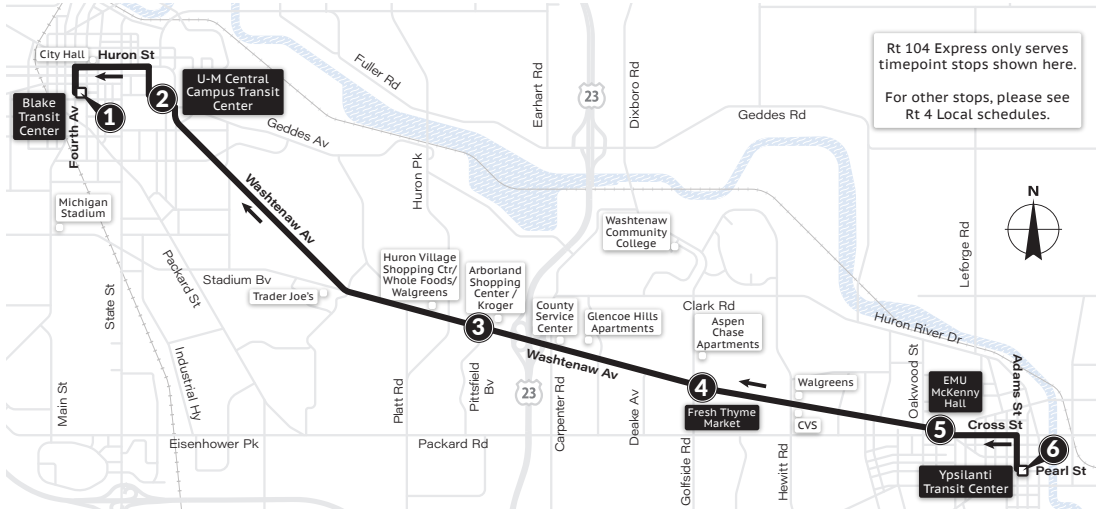

MONDAY-FRIDAY

Ypsilanti Transit Center 6	Washt. - EMU 5	Washt. & Golfside 4	Washt. & Pittsfield 3	U-M Central Campus Transit Ctr 2	Blake Transit Center 1
6:15a	6:18a	6:23a	6:28a	6:36a	6:46a
6:45a	6:48a	6:53a	6:58a	7:06a	7:16a
7:15a	7:18a	7:23a	7:28a	7:36a	7:46a
7:45a	7:48a	7:53a	7:58a	8:06a	8:16a
8:15a	8:18a	8:23a	8:28a	8:36a	8:46a
8:45a	8:48a	8:53a	8:58a	9:06a	9:16a
9:15a	9:18a	9:23a	9:28a	9:36a	9:46a
9:45a	9:48a	9:53a	9:58a	10:06a	10:16a
10:15a	10:18a	10:23a	10:28a	10:36a	10:46a
10:45a	10:48a	10:53a	10:58a	11:06a	11:16a
11:15a	11:18a	11:23a	11:28a	11:36a	11:46a
11:45a	11:48a	11:53a	11:58a	12:06p	12:16p
12:15p	12:18p	12:23p	12:28p	12:36p	12:46p
12:45p	12:48p	12:53p	12:58p	1:06p	1:16p
1:15p	1:18p	1:23p	1:28p	1:36p	1:46p
1:45p	1:48p	1:53p	1:58p	2:06p	2:16p
2:15p	2:18p	2:23p	2:28p	2:36p	2:46p
2:45p	2:48p	2:53p	2:58p	3:06p	3:16p
3:15p	3:18p	3:23p	3:28p	3:36p	3:46p
3:45p	3:48p	3:54p	4:00p	4:09p	4:19p
4:15p	4:18p	4:24p	4:30p	4:39p	4:49p
4:45p	4:48p	4:54p	5:00p	5:09p	5:19p
5:15p	5:18p	5:24p	5:30p	5:39p	5:49p
5:45p	5:48p	5:54p	6:00p	6:09p	6:19p

No Saturday or Sunday Service