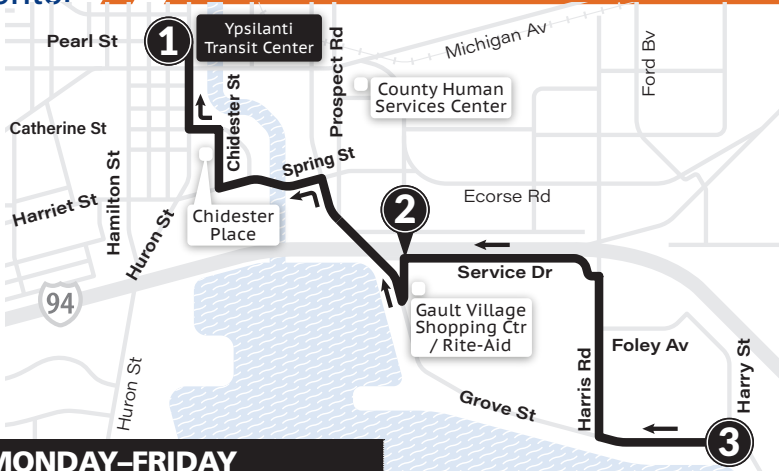

MONDAY-FRIDAY

Harry & Grove ③	Gault Village ②	Ypsilanti Transit Center ①
6:15a	6:20a	6:27a
6:45a	6:50a	6:57a
7:15a	7:20a	7:27a
7:45a	7:50a	7:57a
8:15a	8:20a	8:27a
8:45a	8:50a	8:57a
9:15a	9:20a	9:27a
9:45a	9:50a	9:57a
10:15a	10:20a	10:27a
10:45a	10:50a	10:57a
11:15a	11:20a	11:27a
11:45a	11:50a	11:57a
12:15p	12:20p	12:27p
12:45p	12:50p	12:57p
1:15p	1:20p	1:27p
1:45p	1:50p	1:57p
2:15p	2:20p	2:27p
2:45p	2:50p	2:57p
3:15p	3:20p	3:27p
3:45p	3:50p	3:57p
4:15p	4:20p	4:27p
4:45p	4:50p	4:57p
5:15p	5:20p	5:27p
5:45p	5:50p	5:57p
6:15p	6:20p	6:27p
7:15p	7:20p	7:27p
8:15p	8:20p	8:27p
9:15p	9:20p	9:27p
10:15p	10:20p	10:27p
11:15p	11:20p	11:27p

SATURDAY

Harry & Grove ③	Gault Village ②	Ypsilanti Transit Center ①
7:15a	7:20a	7:27a
7:45a	7:50a	7:57a
8:15a	8:20a	8:27a
8:45a	8:50a	8:57a
9:15a	9:20a	9:27a
9:45a	9:50a	9:57a
10:15a	10:20a	10:27a
10:45a	10:50a	10:57a
11:15a	11:20a	11:27a
11:45a	11:50a	11:57a

SATURDAY (Continued)

Harry & Grove ③	Gault Village ②	Ypsilanti Transit Center ①
12:15p	12:20p	12:27p
12:45p	12:50p	12:57p
1:15p	1:20p	1:27p
1:45p	1:50p	1:57p
2:15p	2:20p	2:27p
2:45p	2:50p	2:57p
3:15p	3:20p	3:27p
3:45p	3:50p	3:57p
4:15p	4:20p	4:27p
4:45p	4:50p	4:57p
5:15p	5:20p	5:27p
5:45p	5:50p	5:57p
6:15p	6:20p	6:27p
7:15p	7:20p	7:27p
8:15p	8:20p	8:27p
9:15p	9:20p	9:27p
10:15p	10:20p	10:27p
11:15p	11:20p	11:27p

SUNDAY

8:15a	8:20a	8:27a
8:45a	8:50a	8:57a
9:15a	9:20a	9:27a
9:45a	9:50a	9:57a
10:15a	10:20a	10:27a
10:45a	10:50a	10:57a
11:15a	11:20a	11:27a
11:45a	11:50a	11:57a
12:15p	12:20p	12:27p
12:45p	12:50p	12:57p
1:15p	1:20p	1:27p
1:45p	1:50p	1:57p
2:15p	2:20p	2:27p
2:45p	2:50p	2:57p
3:15p	3:20p	3:27p
3:45p	3:50p	3:57p
4:15p	4:20p	4:27p
4:45p	4:50p	4:57p
5:15p	5:20p	5:27p
5:45p	5:50p	5:57p
6:15p	6:20p	6:27p
7:15p	7:20p	7:27p
8:15p	8:20p	8:27p
9:15p	9:20p	9:27p