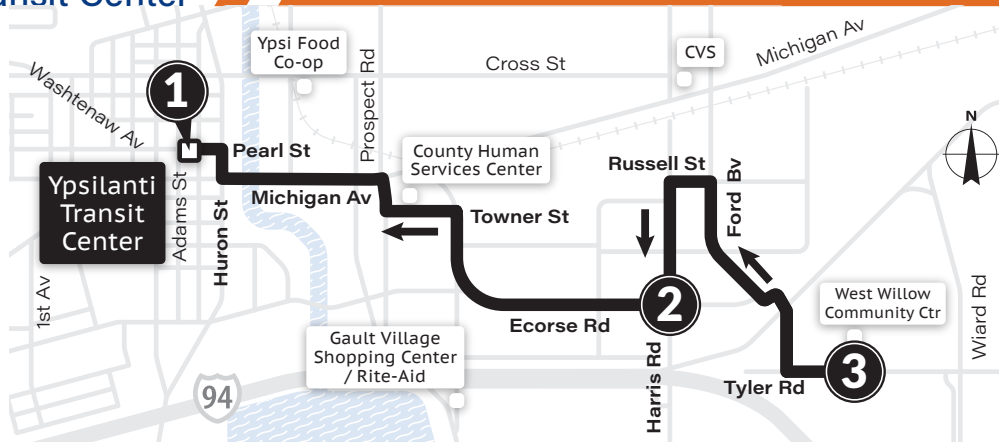

MONDAY-FRIDAY

West Willow Park ③	Ecorse & Harris ②	Ypsilanti Transit Center ①
6:27a	6:33a	6:42a
6:57a	7:03a	7:12a
7:27a	7:33a	7:42a
7:57a	8:03a	8:12a
8:27a	8:33a	8:42a
8:57a	9:03a	9:12a
9:27a	9:33a	9:42a
9:57a	10:03a	10:12a
10:27a	10:33a	10:42a
10:57a	11:03a	11:12a
11:27a	11:33a	11:42a
11:57a	12:03p	12:12p
12:27p	12:33p	12:42p
12:57p	1:03p	1:12p
1:27p	1:33p	1:42p
1:57p	2:03p	2:12p
2:27p	2:33p	2:42p
2:57p	3:03p	3:12p
3:27p	3:33p	3:42p
3:57p	4:03p	4:12p
4:27p	4:33p	4:42p
4:57p	5:03p	5:12p
5:27p	5:33p	5:42p
5:57p	6:03p	6:12p
6:27p	6:33p	6:42p
6:57p	7:03p	7:12p
7:57p	8:03p	8:12p
8:57p	9:03p	9:12p
9:57p	10:03p	10:12p
10:57p	11:03p	11:12p

SATURDAY (Continued)

West Willow Park ③	Ecorse & Harris ②	Ypsilanti Transit Center ①
11:57a	12:03p	12:12p
12:27p	12:33p	12:42p
12:57p	1:03p	1:12p
1:27p	1:33p	1:42p
1:57p	2:03p	2:12p
2:27p	2:33p	2:42p
2:57p	3:03p	3:12p
3:27p	3:33p	3:42p
3:57p	4:03p	4:12p
4:27p	4:33p	4:42p
4:57p	5:03p	5:12p
5:27p	5:33p	5:42p
5:57p	6:03p	6:12p
6:57p	7:03p	7:12p
7:57p	8:03p	8:12p
8:57p	9:03p	9:12p
9:57p	10:03p	10:12p
10:57p	11:03p	11:12p

SUNDAY

7:57a	8:03a	8:12a
8:27a	8:33a	8:42a
8:57a	9:03a	9:12a
9:27a	9:33a	9:42a
9:57a	10:03a	10:12a
10:27a	10:33a	10:42a
10:57a	11:03a	11:12a
11:27a	11:33a	11:42a
11:57a	12:03p	12:12p
12:27p	12:33p	12:42p
12:57p	1:12p	1:12p
1:27p	1:33p	1:42p
1:57p	2:03p	2:12p
2:27p	2:33p	2:42p
2:57p	3:03p	3:12p
3:27p	3:33p	3:42p
3:57p	4:03p	4:12p
4:27p	4:33p	4:42p
4:57p	5:03p	5:12p
5:27p	5:33p	5:42p
5:57p	6:03p	6:12p
6:57p	7:03p	7:12p
7:57p	8:03p	8:12p
8:57p	9:03p	9:12p

SATURDAY

West Willow Park ③	Ecorse & Harris ②	Ypsilanti Transit Center ①
7:27a	7:33a	7:42a
7:57a	8:03a	8:12a
8:27a	8:33a	8:42a
8:57a	9:03a	9:12a
9:27a	9:33a	9:42a
9:57a	10:03a	10:12a
10:27a	10:33a	10:42a
10:57a	11:03a	11:12a
11:27a	11:33a	11:42a