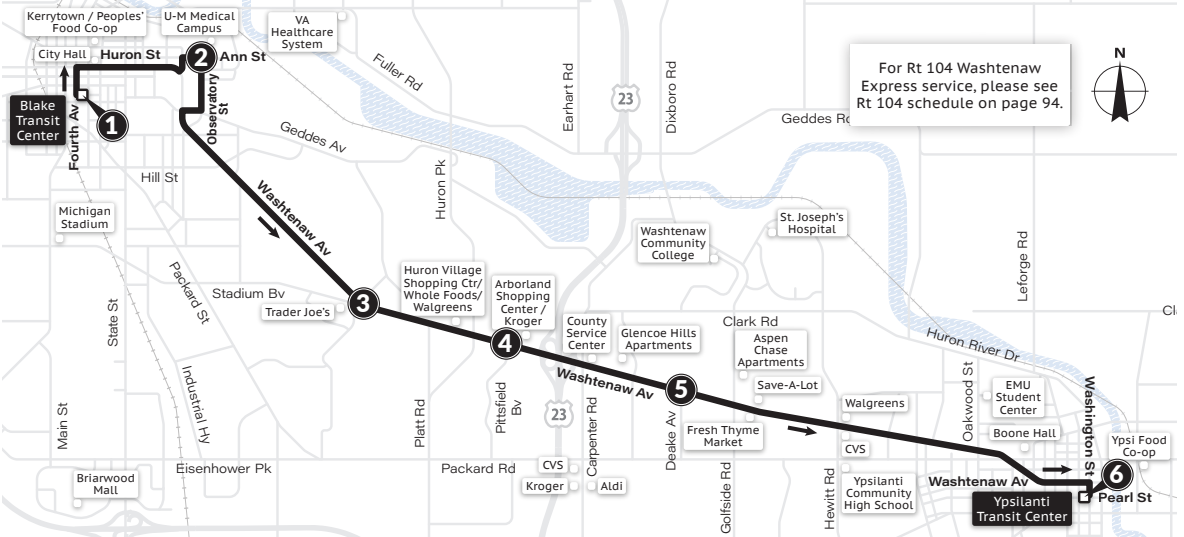

4 Washtenaw Local

To Ypsilanti
Transit Center

MONDAY-FRIDAY

Blake Transit Center ①	UM Hospital ②	Washt. & Sheridan ③	Washt. & Pittsfield ④	Glencoe Crossing ⑤	Ypsilanti Transit Center ⑥
6:14a	6:22a	6:31a	6:37a	6:40a	6:54a
6:30a	6:38a	6:47a	6:53a	6:56a	7:10a
6:46a	6:54a	7:03a	7:09a	7:12a	7:26a
6:54a	7:02a	7:11a	7:17a	7:20a	7:34a
7:02a	7:10a	7:19a	7:25a	7:28a	7:42a
7:10a	7:18a	7:27a	7:33a	7:36a	7:50a
7:18a	7:26a	7:35a	7:41a	7:44a	7:58a
7:26a	7:34a	7:43a	7:49a	7:52a	8:06a
7:34a	7:42a	7:51a	7:57a	8:00a	8:14a
7:42a	7:50a	7:59a	8:05a	8:08a	8:22a
7:50a	7:58a	8:07a	8:13a	8:16a	8:30a
7:58a	8:06a	8:15a	8:21a	8:24a	8:38a
8:06a	8:14a	8:23a	8:29a	8:32a	8:46a
8:14a	8:22a	8:31a	8:37a	8:40a	8:54a
8:22a	8:30a	8:39a	8:45a	8:48a	9:02a
8:30a	8:38a	8:47a	8:53a	8:56a	9:10a
8:38a	8:46a	8:55a	9:01a	9:04a	9:18a
8:46a	8:54a	9:03a	9:09a	9:12a	9:26a
8:54a	9:02a	9:11a	9:17a	9:20a	9:34a
9:02a	9:10a	9:19a	9:25a	9:28a	9:42a
9:10a	9:18a	9:27a	9:33a	9:36a	9:50a
9:18a	9:26a	9:35a	9:41a	9:44a	9:58a
9:26a	9:34a	9:43a	9:49a	9:52a	10:06a
9:34a	9:42a	9:51a	9:57a	10:00a	10:14a
9:42a	9:50a	9:59a	10:05a	10:08a	10:22a
9:50a	9:58a	10:07a	10:13a	10:16a	10:30a
10:00a	10:08a	10:18a	10:26a	10:29a	10:41a
10:15a	10:23a	10:33a	10:41a	10:44a	10:56a
10:30a	10:38a	10:48a	10:56a	10:59a	11:11a
10:45a	10:53a	11:03a	11:11a	11:14a	11:26a
11:00a	11:08a	11:18a	11:26a	11:29a	11:41a
11:15a	11:23a	11:33a	11:41a	11:44a	11:56a
11:30a	11:38a	11:48a	11:56a	11:59a	12:11p
11:45a	11:53a	12:03p	12:11p	12:14p	12:26p

MONDAY-FRIDAY (Continued)

Blake Transit Center ①	UM Hospital ②	Washt. & Sheridan ③	Washt. & Pittsfield ④	Glencoe Crossing ⑤	Ypsilanti Transit Center ⑥
12:00p	12:08p	12:18p	12:26p	12:29p	12:41p
12:15p	12:23p	12:33p	12:41p	12:44p	12:56p
12:30p	12:38p	12:48p	12:56p	12:59p	1:11p
12:45p	12:53p	1:03p	1:11p	1:14p	1:26p
1:00p	1:08p	1:18p	1:26p	1:29p	1:41p
1:15p	1:23p	1:33p	1:41p	1:44p	1:56p
1:30p	1:38p	1:48p	1:56p	1:59p	2:11p
1:45p	1:53p	2:03p	2:11p	2:14p	2:26p
2:00p	2:08p	2:18p	2:26p	2:29p	2:41p
2:15p	2:23p	2:33p	2:41p	2:44p	2:56p
2:30p	2:38p	2:48p	2:56p	2:59p	3:11p
2:45p	2:53p	3:03p	3:11p	3:14p	3:26p
3:00p	3:06p	3:14p	3:22p	3:25p	3:37p
3:08p	3:14p	3:22p	3:30p	3:33p	3:45p
3:16p	3:22p	3:30p	3:38p	3:41p	3:53p
3:24p	3:30p	3:38p	3:46p	3:49p	4:01p
3:32p	3:38p	3:46p	3:54p	3:57p	4:09p
3:40p	3:46p	3:54p	4:02p	4:05p	4:17p
3:48p	3:54p	4:02p	4:10p	4:13p	4:25p
3:56p	4:02p	4:10p	4:18p	4:21p	4:33p
4:04p	4:10p	4:18p	4:26p	4:29p	4:41p
4:12p	4:18p	4:26p	4:34p	4:37p	4:49p
4:20p	4:26p	4:34p	4:42p	4:45p	4:57p
4:28p	4:34p	4:42p	4:50p	4:53p	5:05p
4:36p	4:42p	4:50p	4:58p	5:01p	5:13p
4:44p	4:50p	4:58p	5:06p	5:09p	5:21p
4:52p	4:58p	5:06p	5:14p	5:17p	5:29p
5:00p	5:06p	5:14p	5:22p	5:25p	5:37p
5:08p	5:14p	5:22p	5:30p	5:33p	5:45p
5:16p	5:22p	5:30p	5:38p	5:41p	5:53p
5:24p	5:30p	5:38p	5:46p	5:49p	6:01p
5:32p	5:38p	5:46p	5:54p	5:57p	6:09p
5:40p	5:46p	5:54p	6:02p	6:05p	6:17p
5:48p	5:54p	6:02p	6:10p	6:13p	6:25p