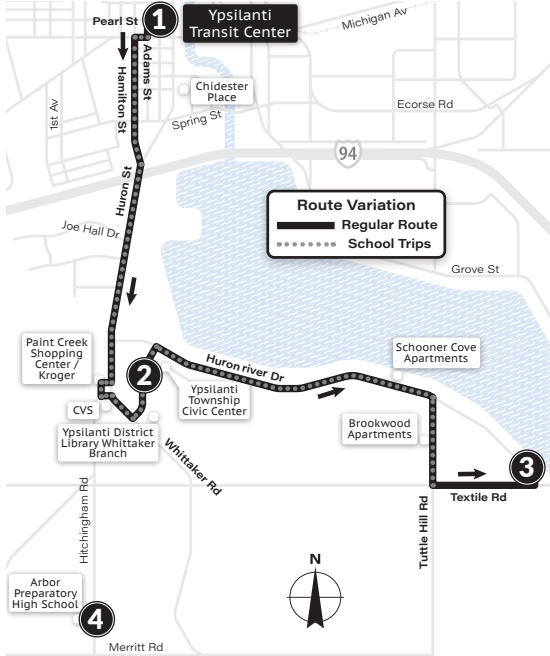

46 Huron-Paint Creek

To Huron River & Textile

SATURDAY

Ypsilanti Transit Center ①	Ypsilanti Twp Civic Center ②	Huron River & Textile ③
7:00a	7:09a	7:19a
7:30a	7:39a	7:49a
8:00a	8:09a	8:19a
8:30a	8:39a	8:49a
9:00a	9:09a	9:19a
9:30a	9:39a	9:49a
10:00a	10:09a	10:19a
10:30a	10:39a	10:49a
11:00a	11:09a	11:19a
11:30a	11:39a	11:49a
12:00p	12:09p	12:19p
12:30p	12:39p	12:49p
1:00p	1:09p	1:19p
1:30p	1:39p	1:49p
2:00p	2:09p	2:19p
2:30p	2:39p	2:49p
3:00p	3:09p	3:19p
3:30p	3:39p	3:49p
4:00p	4:09p	4:19p
4:30p	4:39p	4:49p
5:00p	5:09p	5:19p
5:30p	5:39p	5:49p
6:00p	6:09p	6:19p
7:00p	7:09p	7:19p
8:00p	8:09p	8:19p
9:00p	9:09p	9:19p
10:00p	10:09p	10:19p
11:00p	11:09p	11:19p

SUNDAY

8:00a	8:09a	8:19a
8:30a	8:39a	8:49a
9:00a	9:09a	9:19a
9:30a	9:39a	9:49a
10:00a	10:09a	10:19a
10:30a	10:39a	10:49a
11:00a	11:09a	11:19a
11:30a	11:39a	11:49a
12:00p	12:09p	12:19p
12:30p	12:39p	12:49p
1:00p	1:09p	1:19p
1:30p	1:39p	1:49p
2:00p	2:09p	2:19p
2:30p	2:39p	2:49p
3:00p	3:09p	3:19p
3:30p	3:39p	3:49p
4:00p	4:09p	4:19p
4:30p	4:39p	4:49p
5:00p	5:09p	5:19p
5:30p	5:39p	5:49p
6:00p	6:09p	6:19p
7:00p	7:09p	7:19p
8:00p	8:09p	8:19p
9:00p	9:09p	9:19p

MONDAY-FRIDAY

Ypsilanti Transit Center ①	Ypsilanti Twp Civic Center ②	Huron River & Textile ③	Arbor Prep School ④
6:00a	6:09a	6:19a	—
6:30a	6:39a	6:49a	—
7:00a	7:09a	—	7:19a
7:30a	7:39a	—	7:49a
8:00a	8:09a	8:19a	—
8:30a	8:39a	8:49a	—
9:00a	9:09a	9:19a	—
9:30a	9:39a	9:49a	—
10:00a	10:09a	10:19a	—
10:30a	10:39a	10:49a	—
11:00a	11:09a	11:19a	—
11:30a	11:39a	11:49a	—
12:00p	12:09p	12:19p	—
12:30p	12:39p	12:49p	—
1:00p	1:09p	1:19p	—
1:30p	1:39p	1:49p	—
2:00p	2:09p	2:19p	—
2:30p	2:39p	2:49p	—
3:00p	3:09p	—	3:19p
3:30p	3:39p	3:49p	—
4:00p	4:09p	—	4:19p
4:30p	4:39p	4:49p	—
5:00p	5:09p	5:19p	—
5:30p	5:39p	5:49p	—
6:00p	6:09p	6:19p	—
6:30p	6:39p	6:49p	—
7:00p	7:09p	7:19p	—
8:00p	8:09p	8:19p	—
9:00p	9:09p	9:19p	—
10:00p	10:09p	10:19p	—
11:00p	11:09p	11:19p	—

Weekday service to Arbor Prep HS on select trips. See schedule for details.