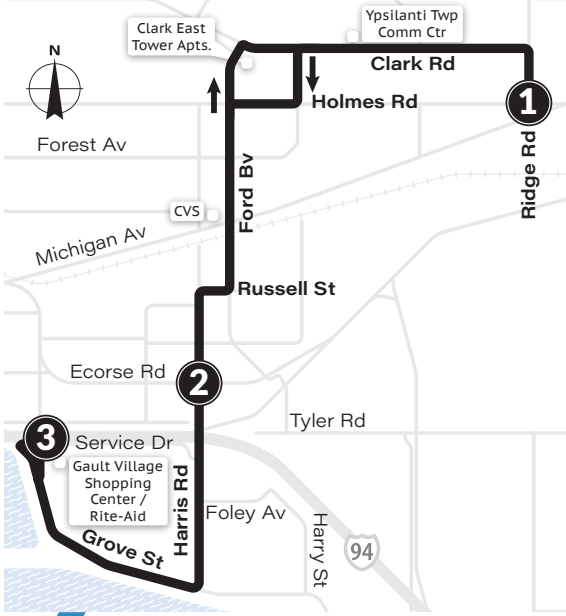

ROUTE 68 Harris-Ford

Most Trips Connect to **Route 43** at Holmes & Ridge.

To Gault Village

To Holmes & Ridge

MONDAY-FRIDAY			MONDAY-FRIDAY		
Holmes & Ridge 1	Harris & Ecorse 2	Gault Village 3	Gault Village 3	Harris & Ecorse 2	Holmes & Ridge 1
6:13a	6:21a	6:25a	6:00a	6:05a	6:13a
6:43a	6:51a	6:55a	6:30a	6:35a	6:43a
7:13a	7:21a	7:25a	7:00a	7:05a	7:13a
7:43a	7:51a	7:55a	7:30a	7:35a	7:43a
8:13a	8:21a	8:25a	8:00a	8:05a	8:13a
8:43a	8:51a	8:55a	8:30a	8:35a	8:43a
9:13a	9:21a	9:25a	9:00a	9:05a	9:13a
9:43a	9:51a	9:55a	9:30a	9:35a	9:43a
10:13a	10:21a	10:25a	10:00a	10:05a	10:13a
10:43a	10:51a	10:55a	10:30a	10:35a	10:43a
11:13a	11:21a	11:25a	11:00a	11:05a	11:13a
11:43a	11:51a	11:55a	11:30a	11:35a	11:43a
12:13p	12:21p	12:25p	12:00p	12:05p	12:13p
12:43p	12:51p	12:55p	12:30p	12:35p	12:43p
1:13p	1:21p	1:25p	1:00p	1:05p	1:13p
1:43p	1:51p	1:55p	1:30p	1:35p	1:43p
2:13p	2:21p	2:25p	2:00p	2:05p	2:13p
2:43p	2:51p	2:55p	2:30p	2:35p	2:43p
3:13p	3:21p	3:25p	3:00p	3:05p	3:13p
3:43p	3:51p	3:55p	3:30p	3:35p	3:43p
4:13p	4:21p	4:25p	4:00p	4:05p	4:13p
4:43p	4:51p	4:55p	4:30p	4:35p	4:43p
5:13p	5:21p	5:25p	5:00p	5:05p	5:13p
5:43p	5:51p	5:55p	5:30p	5:35p	5:43p
6:28p	6:36p	6:40p	6:00p	6:05p	6:13p
7:28p	7:36p	7:40p	6:45p	6:50p	6:58p
8:28p	8:36p	8:40p	7:45p	7:50p	7:58p
9:28p	9:36p	9:40p	8:45p	8:50p	8:58p
10:28p	10:36p	10:40p	9:45p	9:50p	9:58p
11:28p	11:36p	11:40p	10:45p	10:50p	10:58p
			11:45p	11:50p	11:58p*

*Trip does NOT connect to Route 43