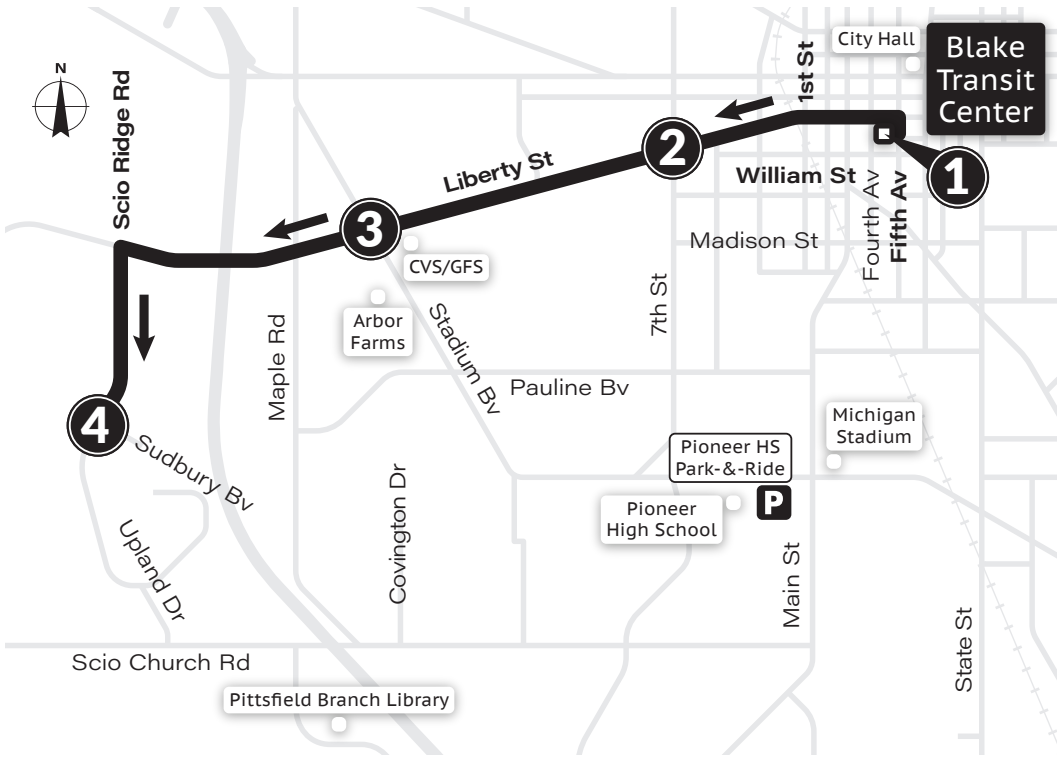

MONDAY-FRIDAY			
Blake Transit Center	Liberty & Seventh	Liberty & Stadium	Scio Ridge & Sudbury
①	→	→	→ ④
6:15a	6:18a	6:22a	6:26a
6:45a	6:48a	6:52a	6:56a
7:15a	7:18a	7:22a	7:26a
7:45a	7:48a	7:52a	7:56a
8:15a	8:18a	8:22a	8:26a
8:45a	8:48a	8:52a	8:56a
9:15a	9:18a	9:22a	9:26a
9:45a	9:48a	9:52a	9:56a
10:15a	10:18a	10:22a	10:26a
10:45a	10:48a	10:52a	10:56a
11:45a	11:48a	11:52a	11:56a
12:45p	12:48p	12:52p	12:56p
1:45p	1:48p	1:52p	1:56p
2:45p	2:48p	2:52p	2:56p
3:45p	3:48p	3:52p	3:56p
4:15p	4:18p	4:22p	4:26p
4:45p	4:48p	4:52p	4:56p
5:15p	5:18p	5:22p	5:26p
5:45p	5:48p	5:52p	5:56p
6:15p	6:18p	6:22p	6:26p

SATURDAY			
Blake Transit Center	Liberty & Seventh	Liberty & Stadium	Scio Ridge & Sudbury
①	→	→	→ ④
7:15a	7:18a	7:22a	7:26a
7:45a	7:48a	7:52a	7:56a
8:15a	8:18a	8:22a	8:26a
8:45a	8:48a	8:52a	8:56a
9:15a	9:18a	9:22a	9:26a
9:45a	9:48a	9:52a	9:56a
10:15a	10:18a	10:22a	10:26a
11:15a	11:18a	11:22a	11:26a
12:15p	12:18p	12:22p	12:26p
1:15p	1:18p	1:22p	1:26p
2:15p	2:18p	2:22p	2:26p
3:15p	3:18p	3:22p	3:26p
3:45p	3:48p	3:52p	3:56p
4:15p	4:18p	4:22p	4:26p
4:45p	4:48p	4:52p	4:56p
5:15p	5:18p	5:22p	5:26p
5:45p	5:48p	5:52p	5:56p
6:15p	6:18p	6:22p	6:26p

No Weekday Evening or Sunday Service

Traveling in the opposite direction?

See **Route 26**