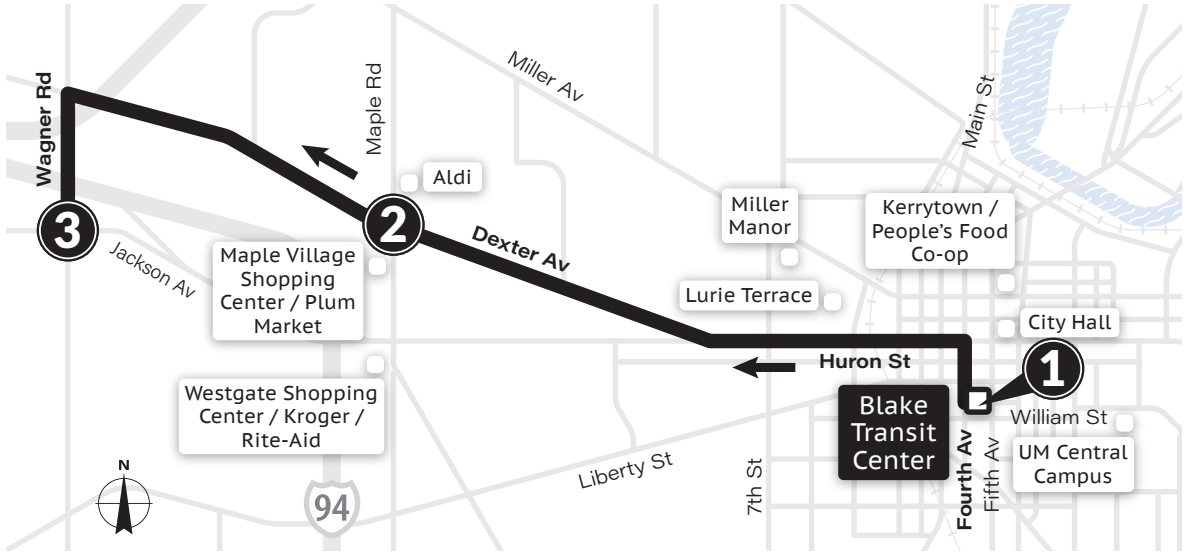

*Connections with WAVE buses at Meijer. For more information visit RideTheWaveBus.org or call 734-475-9494

MONDAY-FRIDAY			SATURDAY & SUNDAY		
Jackson & Wagner ③	Dexter & Maple ②	Blake Transit Center ①	Jackson & Wagner ③	Dexter & Maple ②	Blake Transit Center ①
6:24a	6:28a	6:42a	7:24a	7:28a	7:42a
6:54a	6:58a	7:12a	7:54a	7:58a	8:12a
7:24a	7:28a	7:42a	▲ SATURDAY ONLY ▲		
7:54a	7:58a	8:12a	8:24a	8:28a	8:42a
8:24a	8:28a	8:42a	8:54a	8:58a	9:12a
8:54a	8:58a	9:12a	9:24a	9:28a	9:42a
9:24a	9:28a	9:42a	9:54a	9:58a	10:12a
9:54a	9:58a	10:12a	10:24a	10:28a	10:42a
10:24a	10:28a	10:42a	10:54a	10:58a	11:12a
10:54a	10:58a	11:12a	11:24a	11:28a	11:42a
11:24a	11:28a	11:42a	11:54a	11:58a	12:12p
11:54a	11:58a	12:12p	12:24p	12:28p	12:42p
12:24p	12:28p	12:42p	12:54p	12:58p	1:12p
12:54p	12:58p	1:12p	1:24p	1:28p	1:42p
1:24p	1:28p	1:42p	1:54p	1:58p	2:12p
1:54p	1:58p	2:12p	2:24p	2:28p	2:42p
2:24p	2:28p	2:42p	2:54p	2:58p	3:12p
2:54p	2:58p	3:12p	3:24p	3:28p	3:42p
3:24p	3:28p	3:42p	3:54p	3:58p	4:12p
3:54p	3:58p	4:12p	4:24p	4:28p	4:42p
4:24p	4:28p	4:42p	4:54p	4:58p	5:12p
4:54p	4:58p	5:12p	5:24p	5:28p	5:42p
5:24p	5:28p	5:42p	5:54p	5:58p	6:12p
5:54p	5:58p	6:12p	6:24p	6:28p	6:42p
6:24p	6:28p	6:42p	7:24p	7:28p	7:42p
7:24p	7:28p	7:42p	8:24p	8:28p	8:42p
8:24p	8:28p	8:42p	▼ SATURDAY ONLY ▼		
9:24p	9:28p	9:42p	9:24p	9:28p	9:42p
10:24p	10:28p	10:42p	10:24p	10:28p	10:42p
11:24p	11:28p	11:42p	11:24p	11:28p	11:42p