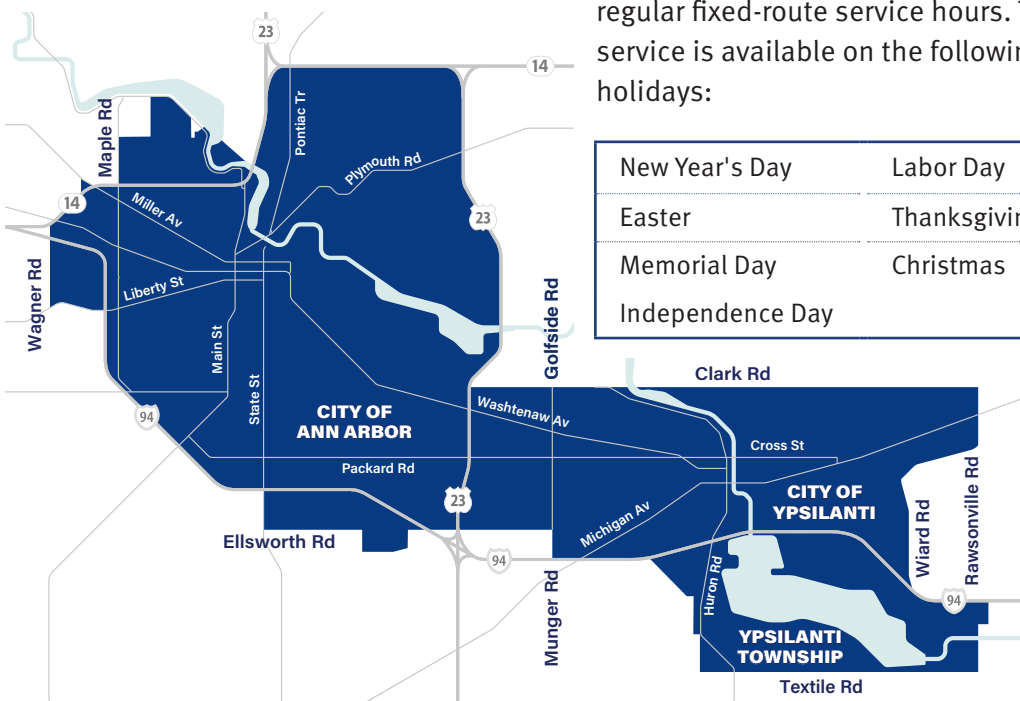

Fares

Fare \$5.00/trip	GoldRide & A-Ride \$2.50/trip	go!Pass \$3.00/trip
----------------------------	---	-------------------------------

Map of Service Area:

Reservations

 734-528-5432  Download the FlexRide app