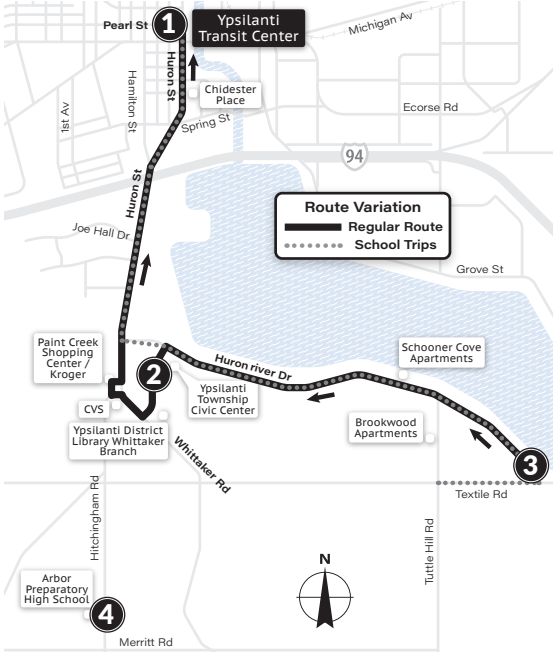

To Ypsilanti Transit Center

Huron-Paint Creek ROUTE 46

SATURDAY

Huron River & Textile ③	Ypsilanti Twp Civic Center ②	Ypsilanti Transit Center ①
7:19a	7:27a	7:42a
7:49a	7:57a	8:12a
8:19a	8:27a	8:42a
8:49a	8:57a	9:12a
9:19a	9:27a	9:42a
9:49a	9:57a	10:12a
10:19a	10:27a	10:42a
10:49a	10:57a	11:12a
11:19a	11:27a	11:42a
11:49a	11:57a	12:12p
12:19p	12:27p	12:42p
12:49p	12:57p	1:12p
1:19p	1:27p	1:42p
1:49p	1:57p	2:12p
2:19p	2:27p	2:42p
2:49p	2:57p	3:12p
3:19p	3:27p	3:42p
3:49p	3:57p	4:12p
4:19p	4:27p	4:42p
4:49p	4:57p	5:12p
5:19p	5:27p	5:42p
5:49p	5:57p	6:12p
6:19p	6:27p	6:42p
7:19p	7:27p	7:42p
8:19p	8:27p	8:42p
9:19p	9:27p	9:42p
10:19p	10:27p	10:42p
11:19p	11:27p	11:42p

SUNDAY

8:19a	8:27a	8:42a
8:49a	8:57a	9:12a
9:19a	9:27a	9:42a
9:49a	9:57a	10:12a
10:19a	10:27a	10:42a
10:49a	10:57a	11:12a
11:19a	11:27a	11:42a
11:49a	11:57a	12:12p
12:19p	12:27p	12:42p
12:49p	12:57p	1:12p
1:19p	1:27p	1:42p
1:49p	1:57p	2:12p
2:19p	2:27p	2:42p
2:49p	2:57p	3:12p
3:19p	3:27p	3:42p
3:49p	3:57p	4:12p
4:19p	4:27p	4:42p
4:49p	4:57p	5:12p
5:19p	5:27p	5:42p
5:49p	5:57p	6:12p
6:19p	6:27p	6:42p
7:19p	7:27p	7:42p
8:19p	8:27p	8:42p
9:19p	9:27p	9:42p

MONDAY-FRIDAY

Arbor Prep School ④	Huron River & Textile ③	Ypsilanti Twp Civic Center ②	Ypsilanti Transit Center ①
—	6:19a	6:27a	6:42a
—	6:49a	6:57a	7:12a
7:22a	7:29a	—	7:42a
7:52a	7:59a	—	8:12a
—	8:19a	8:27a	8:42a
—	8:49a	8:57a	9:12a
—	9:19a	9:27a	9:42a
—	9:49a	9:57a	10:12a
—	10:19a	10:27a	10:42a
—	10:49a	10:57a	11:12a
—	11:19a	11:27a	11:42a
—	11:49a	11:57a	12:12p
—	12:19p	12:27p	12:42p
—	12:49p	12:57p	1:12p
—	1:19p	1:27p	1:42p
—	1:49p	1:57p	2:12p
—	2:19p	2:27p	2:42p
—	2:49p	2:57p	3:12p
3:22p	3:29p	—	3:42p
—	3:49p	3:57p	4:12p
4:22p	4:29p	—	4:42p
—	4:49p	4:57p	5:12p
—	5:19p	5:27p	5:42p
—	5:49p	5:57p	6:12p
—	6:19p	6:27p	6:42p
—	6:49p	6:57p	7:12p
—	7:19p	7:27p	7:42p
—	8:19p	8:27p	8:42p
—	9:19p	9:27p	9:42p
—	10:19p	10:27p	10:42p
—	11:19p	11:27p	11:42p

Weekday service to Arbor Prep HS on select trips. See schedule for details.