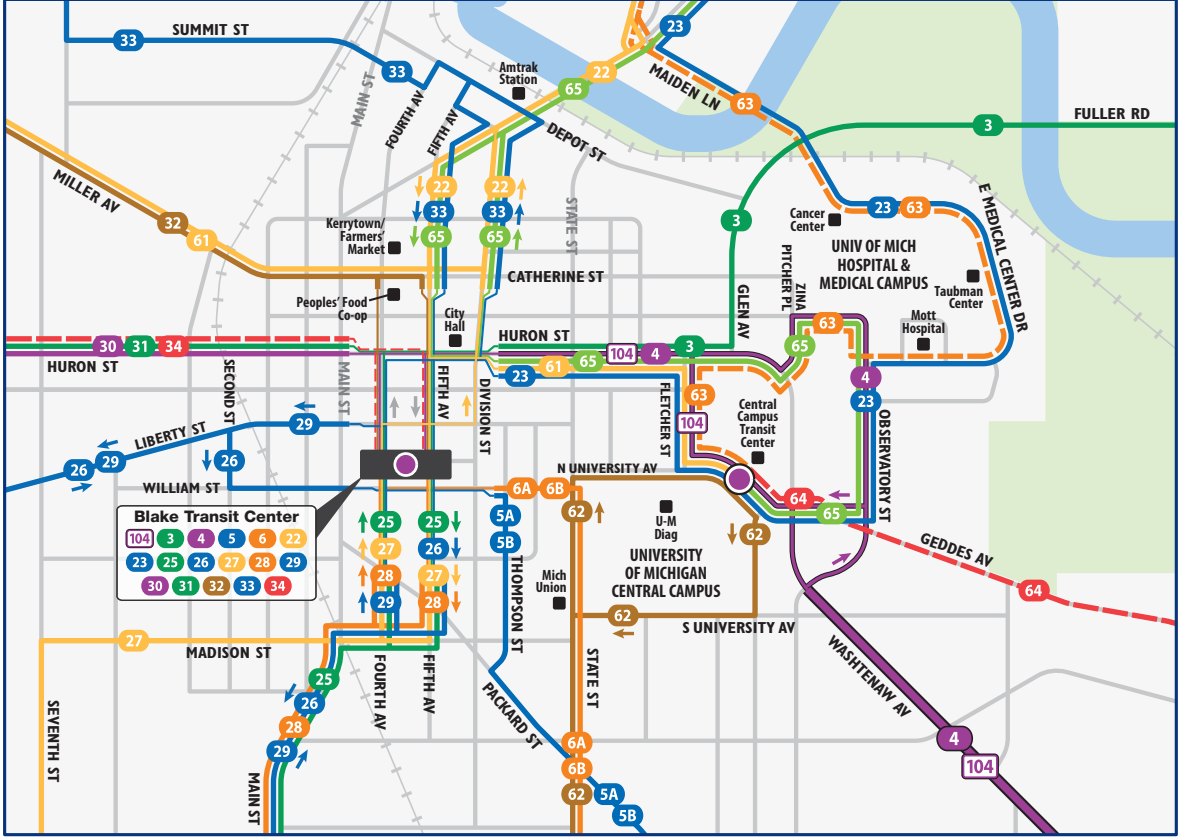

Downtown Ann Arbor