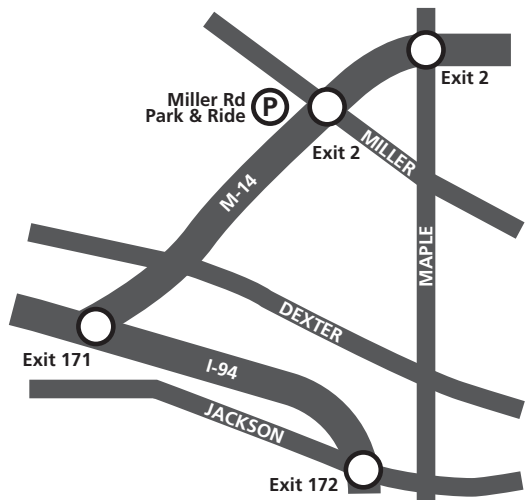

Dedicated Park & Ride Lots

Please see individual time schedules for route details.

Green Road Lot

1919 Green Rd
Ann Arbor, MI 48105

Located on the west side of Green Rd, south of Plymouth Road.

Routes

- 23 Plymouth (*evenings and weekends only*)
- 65 U-M–Downtown–Green
- 66 Carpenter–Huron Parkway (*no evening or weekend service*)

North-East Shuttle (East Medical Campus Connection), provided by the University of Michigan, boards here.

Miller Road Lot

2901 Miller Rd
Ann Arbor, MI 48103

Located in the M-14/Miller Rd interchange (exit 2).

Routes

- 34 Maple–Dexter (*weekday peak times only*)
- 61 U-M–Miller (*weekdays only*)

**Plymouth Road/
US-23 Lot** 3700 Plymouth Rd
Ann Arbor, MI 48105

Located at the Plymouth Road/US-23 interchange (exit 41).

Routes

23 Plymouth (no evening or weekend service)

North-East Shuttle (East Medical Campus Connection), provided by the University of Michigan, boards here.

**State Street
Commuter Lot** 2600 S. State
Ann Arbor, MI 48104