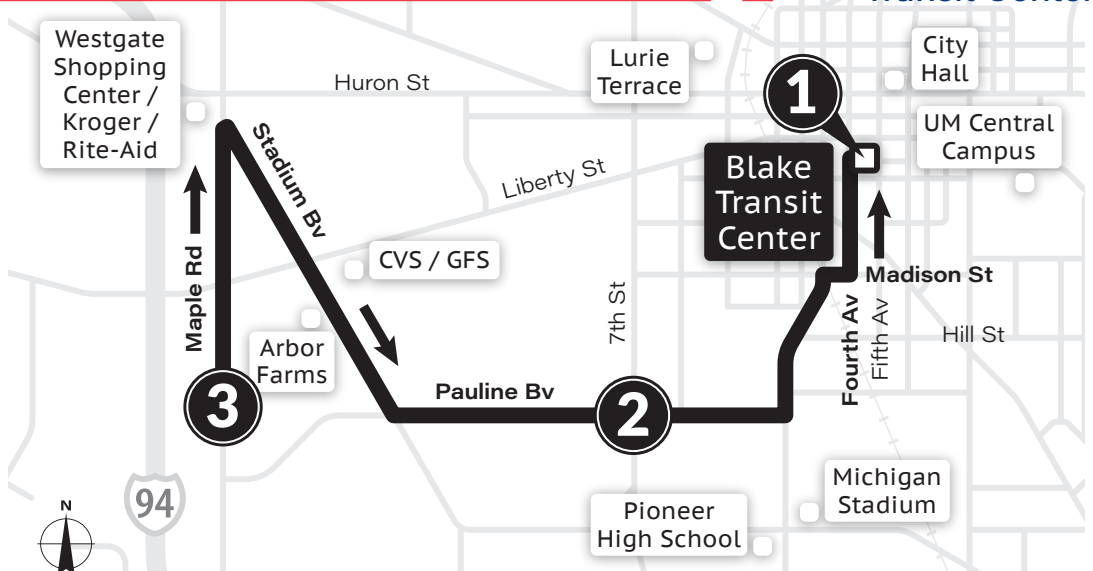

MONDAY-FRIDAY

Maple & Pennsylvania 3	Pauline & Seventh 2	Blake Transit Center 1
6:12a	6:21a	6:27a
6:27a	6:36a	6:42a
6:42a	6:51a	6:57a
6:57a	7:06a	7:12a
7:12a	7:21a	7:27a
7:27a	7:36a	7:42a
7:42a	7:51a	7:57a
7:57a	8:06a	8:12a
8:12a	8:21a	8:27a
8:27a	8:36a	8:42a
8:42a	8:51a	8:57a
8:57a	9:06a	9:12a
9:27a	9:36a	9:42a
9:57a	10:06a	10:12a
10:27a	10:36a	10:42a
10:57a	11:06a	11:12a
11:27a	11:36a	11:42a
11:57a	12:06p	12:12p
12:27p	12:36p	12:42p
12:57p	1:06p	1:12p
1:27p	1:36p	1:42p
1:57p	2:06p	2:12p
2:27p	2:36p	2:42p
2:57p	3:06p	3:12p
3:27p	3:36p	3:42p
3:57p	4:06p	4:12p
4:12p	4:21p	4:27p
4:27p	4:36p	4:42p
4:42p	4:51p	4:57p
4:57p	5:06p	5:12p
5:12p	5:21p	5:27p
5:27p	5:36p	5:42p
5:42p	5:51p	5:57p
5:57p	6:06p	6:12p
6:12p	6:21p	6:27p
6:27p	6:36p	6:42p
7:27p	7:36p	7:42p
8:27p	8:36p	8:42p

MONDAY-FRIDAY (Continued)

Maple & Pennsylvania 3	Pauline & Seventh 2	Blake Transit Center 1
9:27p	9:36p	9:42p
10:27p	10:36p	10:42p
11:27p	11:36p	11:42p

SATURDAY & SUNDAY

Maple & Pennsylvania 3	Pauline & Seventh 2	Blake Transit Center 1
7:27a	7:36a	7:42a
▲ SATURDAY ONLY ▲		
7:57a	8:06a	8:12a
8:27a	8:36a	8:42a
8:57a	9:06a	9:12a
9:27a	9:36a	9:42a
9:57a	10:06a	10:12a
10:27a	10:36a	10:42a
10:57a	11:06a	11:12a
11:27a	11:36a	11:42a
11:57a	12:06p	12:12p
12:27p	12:36p	12:42p
12:57p	1:06p	1:12p
1:27p	1:36p	1:42p
1:57p	2:06p	2:12p
2:27p	2:36p	2:42p
2:57p	3:06p	3:12p
3:27p	3:36p	3:42p
3:57p	4:06p	4:12p
4:27p	4:36p	4:42p
4:57p	5:06p	5:12p
5:27p	5:36p	5:42p
5:57p	6:06p	6:12p
6:27p	6:36p	6:42p
7:27p	7:36p	7:42p
8:27p	8:36p	8:42p
9:27p	9:36p	9:42p
▼ SATURDAY ONLY ▼		
10:27p	10:36p	10:42p
11:27p	11:36p	11:42p