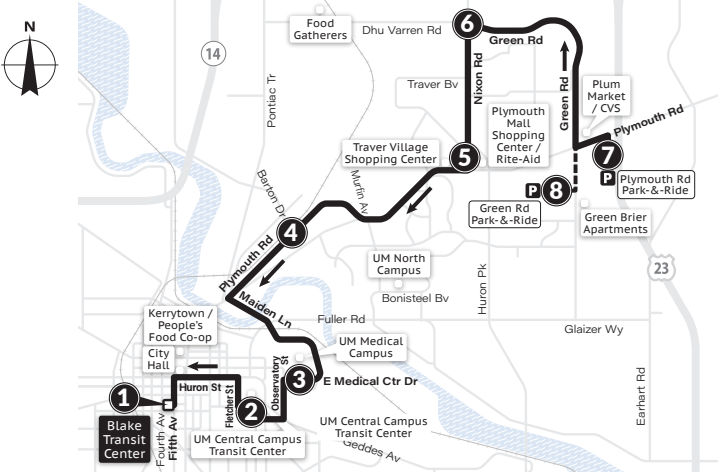

Due to overcrowding on Rt 23, we encourage riders to consider using Rts 63 & 65 on weekday mornings to reach the Central Campus Transit Center.

MONDAY-FRIDAY

Green Rd Park & Ride 8	Plymouth Rd Park & Ride 7	Green & Nixon 6	Plymouth Mall 5	Plymouth & Barton 4	U-M Mott Hospital 3	U-M Central Campus Transit Ctr 2	Blake Transit Center 1
—	6:00a	6:07a	6:13a	6:20a	6:27a	6:34a	6:42a
—	6:15a	6:22a	6:28a	6:35a	6:42a	6:49a	6:57a
—	6:30a	6:37a	6:43a	6:50a	6:57a	7:04a	7:12a
—	6:45a	6:52a	6:58a	7:05a	7:12a	7:19a	7:27a
—	7:00a	7:07a	7:13a	7:20a	7:27a	7:34a	7:42a
—	7:15a	7:22a	7:28a	7:35a	7:42a	7:49a	7:57a
—	7:30a	7:37a	7:43a	7:50a	7:57a	8:04a	8:12a
—	7:45a	7:52a	7:58a	8:05a	8:12a	8:19a	8:27a
—	8:00a	8:07a	8:13a	8:20a	8:27a	8:34a	8:42a
—	8:15a	8:22a	8:28a	8:35a	8:42a	8:49a	8:57a
—	8:30a	8:37a	8:43a	8:50a	8:57a	9:04a	9:12a
—	8:45a	8:52a	8:58a	9:05a	9:12a	9:19a	9:27a
—	9:00a	9:07a	9:13a	9:20a	9:27a	9:34a	9:42a
—	9:15a	9:22a	9:28a	9:35a	9:42a	9:49a	9:57a
—	9:30a	9:36a	9:42a	9:48a	9:53a	9:59a	10:05a
—	9:37a	9:43a	9:49a	9:55a	10:00a	10:06a	10:12a
—	9:52a	9:58a	10:04a	10:10a	10:15a	10:21a	10:27a
—	10:07a	10:13a	10:19a	10:25a	10:30a	10:36a	10:42a
—	10:22a	10:28a	10:34a	10:40a	10:45a	10:51a	10:57a
—	10:37a	10:43a	10:49a	10:55a	11:00a	11:06a	11:12a
—	10:52a	10:58a	11:04a	11:10a	11:15a	11:21a	11:27a
—	11:07a	11:13a	11:19a	11:25a	11:30a	11:36a	11:42a
—	11:22a	11:28a	11:34a	11:40a	11:45a	11:51a	11:57a
—	11:37a	11:43a	11:49a	11:55a	12:00p	12:06p	12:12p
—	11:52a	11:58a	12:04p	12:10p	12:15p	12:21p	12:27p
—	12:07p	12:13p	12:19p	12:25p	12:30p	12:36p	12:42p
—	12:22p	12:28p	12:34p	12:40p	12:45p	12:51p	12:57p
—	12:37p	12:43p	12:49p	12:55p	1:00p	1:06p	1:12p
—	12:52p	12:58p	1:04p	1:10p	1:15p	1:21p	1:27p
—	1:07p	1:13p	1:19p	1:25p	1:30p	1:36p	1:42p
—	1:22p	1:28p	1:34p	1:40p	1:45p	1:51p	1:57p
—	1:37p	1:43p	1:49p	1:55p	2:00p	2:06p	2:12p
—	1:52p	1:58p	2:04p	2:10p	2:15p	2:21p	2:27p
—	2:07p	2:13p	2:19p	2:25p	2:30p	2:36p	2:42p
—	2:22p	2:28p	2:34p	2:40p	2:45p	2:51p	2:57p
—	2:37p	2:43p	2:49p	2:55p	3:00p	3:06p	3:12p
—	2:52p	2:58p	3:04p	3:10p	3:15p	3:21p	3:27p
—	3:07p	3:13p	3:19p	3:25p	3:30p	3:36p	3:42p
—	3:30p	3:37p	3:43p	3:50p	3:57p	4:04p	4:12p
—	3:45p	3:52p	3:58p	4:05p	4:12p	4:19p	4:27p
—	4:00p	4:07p	4:13p	4:20p	4:27p	4:34p	4:42p
—	4:15p	4:22p	4:28p	4:35p	4:42p	4:49p	4:57p