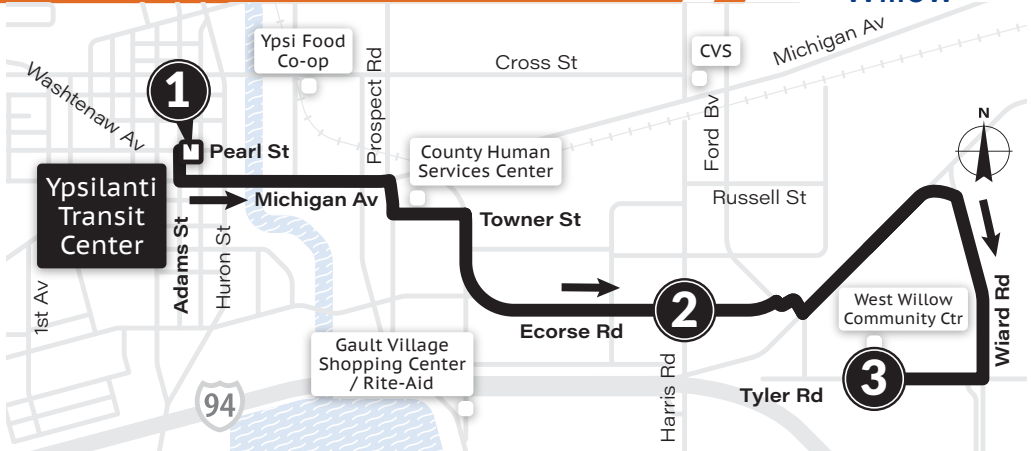

44 Ecorse-Tyler

To West Willow

MONDAY-FRIDAY

Ypsilanti Transit Center ①	Ecorse & Harris ②	West Willow Park ③
6:15a	6:21a	6:27a
6:45a	6:51a	6:57a
7:15a	7:21a	7:27a
7:45a	7:51a	7:57a
8:15a	8:21a	8:27a
8:45a	8:51a	8:57a
9:15a	9:21a	9:27a
9:45a	9:51a	9:57a
10:15a	10:21a	10:27a
10:45a	10:51a	10:57a
11:15a	11:21a	11:27a
11:45a	11:51a	11:57a
12:15p	12:21p	12:27p
12:45p	12:51p	12:57p
1:15p	1:21p	1:27p
1:45p	1:51p	1:57p
2:15p	2:21p	2:27p
2:45p	2:51p	2:57p
3:15p	3:21p	3:27p
3:45p	3:51p	3:57p
4:15p	4:21p	4:27p
4:45p	4:51p	4:57p
5:15p	5:21p	5:27p
5:45p	5:51p	5:57p
6:15p	6:21p	6:27p
6:45p	6:51p	6:57p
7:45p	7:51p	7:57p
8:45p	8:51p	8:57p
9:45p	9:51p	9:57p
10:45p	10:51p	10:57p
11:45p	11:51p	11:57p

SATURDAY

Ypsilanti Transit Center ①	Ecorse & Harris ②	West Willow Park ③
7:15a	7:21a	7:27a
7:45a	7:51a	7:57a
8:15a	8:21a	8:27a
8:45a	8:51a	8:57a
9:15a	9:21a	9:27a
9:45a	9:51a	9:57a
10:15a	10:21a	10:27a
10:45a	10:51a	10:57a

SATURDAY (Continued)

Ypsilanti Transit Center ①	Ecorse & Harris ②	West Willow Park ③
11:15a	11:21a	11:27a
11:45a	11:51a	11:57a
12:15p	12:21p	12:27p
12:45p	12:51p	12:57p
1:15p	1:21p	1:27p
1:45p	1:51p	1:57p
2:15p	2:21p	2:27p
2:45p	2:51p	2:57p
3:15p	3:21p	3:27p
3:45p	3:51p	3:57p
4:15p	4:21p	4:27p
4:45p	4:51p	4:57p
5:15p	5:21p	5:27p
5:45p	5:51p	5:57p
6:45p	6:51p	6:57p
7:45p	7:51p	7:57p
8:45p	8:51p	8:57p
9:45p	9:51p	9:57p
10:45p	10:51p	10:57p
11:45p	11:51p	11:57p

SUNDAY

8:15a	8:21a	8:27a
8:45a	8:51a	8:57a
9:15a	9:21a	9:27a
9:45a	9:51a	9:57a
10:15a	10:21a	10:27a
10:45a	10:51a	10:57a
11:15a	11:21a	11:27a
11:45a	11:51a	11:57a
12:15p	12:21p	12:27p
12:45p	12:51p	12:57p
1:15p	1:21p	1:27p
1:45p	1:51p	1:57p
2:15p	2:21p	2:27p
2:45p	2:51p	2:57p
3:15p	3:21p	3:27p
3:45p	3:51p	3:57p
4:15p	4:21p	4:27p
4:45p	4:51p	4:57p
5:15p	5:21p	5:27p
5:45p	5:51p	5:57p
6:45p	6:51p	6:57p
7:45p	7:51p	7:57p
8:45p	8:51p	8:57p