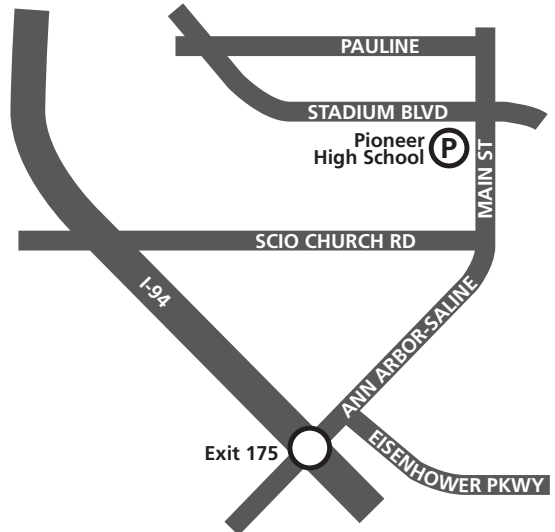

Routes

- 25 Ann Arbor–Saline Rd
- 29 Liberty (Returns from downtown as Route 26)
- 64 Geddes–E. Stadium