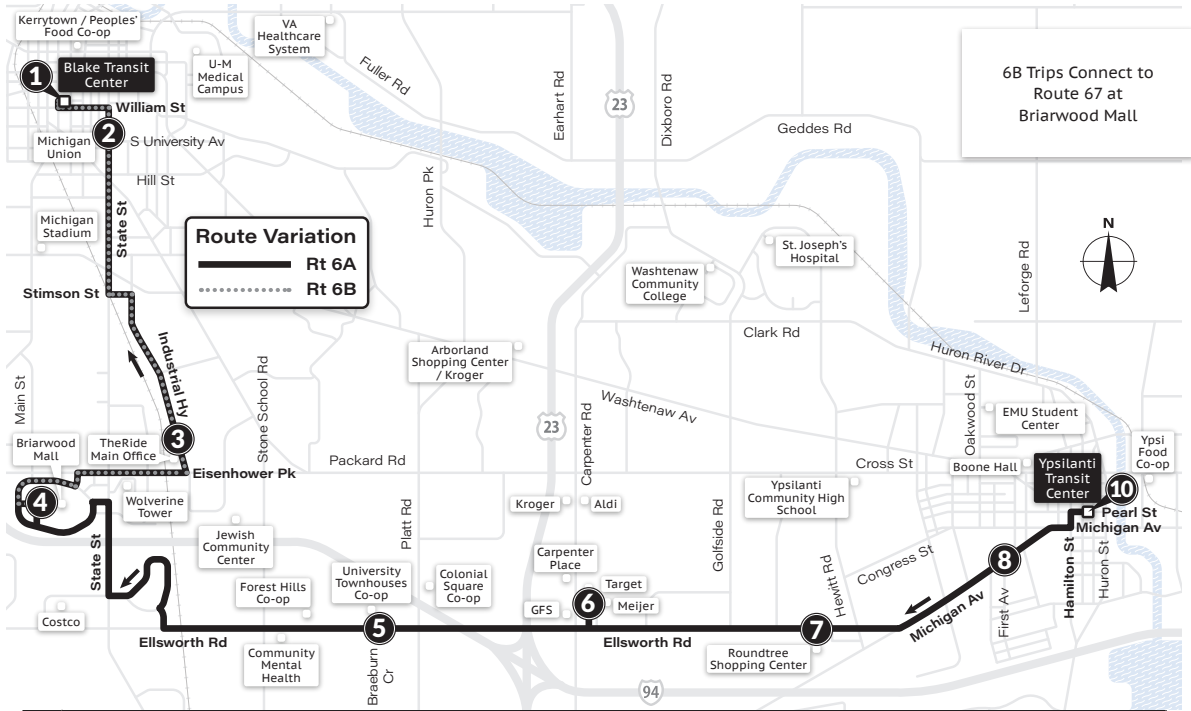

ROUTE 6 Ellsworth-State

To Blake
Transit Center

MONDAY-FRIDAY

Rt var.	Ypsilanti Transit Center 10	Michigan & First 8	Roundtree Shopping Center 7	Meijer (Carpenter Rd) 6	Ellsworth & Braeburn 5	Briarwood Mall 4	TheRide Main Office 3	Michigan Union 2	Blake Transit Center 1
6A	6:15a	6:17a	6:21a	6:28a	6:32a	6:48a	6:52a	7:00a	7:12a
6B	—	—	—	—	—	7:03a	7:07a	7:15a	7:27a
6A	6:45a	6:47a	6:51a	6:58a	7:02a	7:18a	7:22a	7:30a	7:42a
6B	—	—	—	—	—	7:33a	7:37a	7:45a	7:57a
6A	7:15a	7:17a	7:21a	7:28a	7:32a	7:48a	7:52a	8:00a	8:12a
6B	—	—	—	—	—	8:03a	8:07a	8:15a	8:27a
6A	7:45a	7:47a	7:51a	7:58a	8:02a	8:18a	8:22a	8:30a	8:42a
6B	—	—	—	—	—	8:33a	8:37a	8:45a	8:57a
6A	8:15a	8:17a	8:21a	8:28a	8:32a	8:48a	8:52a	9:00a	9:12a
6B	—	—	—	—	—	9:03a	9:07a	9:15a	9:27a
6A	8:45a	8:47a	8:51a	8:58a	9:02a	9:18a	9:22a	9:30a	9:42a
6B	—	—	—	—	—	9:33a	9:37a	9:45a	9:57a
6A	9:15a	9:17a	9:21a	9:28a	9:32a	9:48a	9:52a	10:00a	10:12a
6B	—	—	—	—	—	10:03a	10:07a	10:15a	10:27a
6A	9:45a	9:47a	9:51a	9:58a	10:02a	10:18a	10:22a	10:30a	10:42a
6B	—	—	—	—	—	10:33a	10:37a	10:45a	10:57a
6A	10:15a	10:17a	10:21a	10:28a	10:32a	10:48a	10:52a	11:00a	11:12a
6B	—	—	—	—	—	11:03a	11:07a	11:15a	11:27a
6A	10:45a	10:47a	10:51a	10:58a	11:02a	11:18a	11:22a	11:30a	11:42a
6B	—	—	—	—	—	11:33a	11:37a	11:45a	11:57a
6A	11:15a	11:17a	11:21a	11:28a	11:32a	11:48a	11:52a	12:00p	12:12p
6B	—	—	—	—	—	12:03p	12:07p	12:15p	12:27p
6A	11:45a	11:47a	11:51a	11:58a	12:02p	12:18p	12:22p	12:30p	12:42p
6B	—	—	—	—	—	12:33p	12:37p	12:45p	12:57p
6A	12:15p	12:17p	12:21p	12:28p	12:32p	12:48p	12:52p	1:00p	1:12p
6B	—	—	—	—	—	1:03p	1:07p	1:15p	1:27p
6A	12:45p	12:47p	12:51p	12:58p	1:02p	1:18p	1:22p	1:30p	1:42p
6B	—	—	—	—	—	1:33p	1:37p	1:45p	1:57p
6A	1:15p	1:17p	1:21p	1:28p	1:32p	1:48p	1:52p	2:00p	2:12p
6B	—	—	—	—	—	2:03p	2:07p	2:15p	2:27p
6A	1:45p	1:47p	1:51p	1:58p	2:02p	2:18p	2:22p	2:30p	2:42p
6B	—	—	—	—	—	2:33p	2:37p	2:45p	2:57p
6A	2:15p	2:17p	2:21p	2:28p	2:32p	2:48p	2:52p	3:00p	3:12p
6B	—	—	—	—	—	3:03p	3:07p	3:15p	3:27p
6A	2:45p	2:47p	2:51p	2:58p	3:02p	3:18p	3:22p	3:30p	3:42p