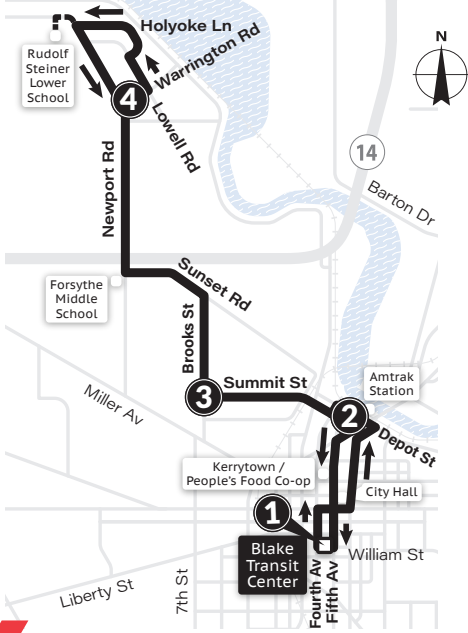

33 Newport

No Saturday or Sunday Service

Use Route 22 For Alternative Service To Amtrak Station During These Times

*Trip serves Rudolf Steiner Lower School on Newport Rd.

To Warrington & Newport

To Blake Transit Center

MONDAY-FRIDAY

Blake Transit Center	Amtrak Station	Summit & Brooks	Warrington & Newport
①	②	③	④
6:15a	6:24a	6:28a	6:36a
6:45a	6:54a	6:58a	7:06a
7:15a	7:24a	7:28a	7:36a
7:45a	7:54a	7:58a	8:06a
8:15a	8:24a	8:28a	8:36a
8:45a	8:54a	8:58a	9:06a
9:15a	9:24a	9:28a	9:36a
9:45a	9:54a	9:58a	10:06a
10:15a	10:24a	10:28a	10:36a
10:45a	10:54a	10:58a	11:06a
11:15a	11:24a	11:28a	11:36a
11:45a	11:54a	11:58a	12:06p
12:15p	12:24p	12:28p	12:36p
12:45p	12:54p	12:58p	1:06p
1:15p	1:24p	1:28p	1:36p
1:45p	1:54p	1:58p	2:06p
2:15p	2:24p	2:28p	2:36p
2:45p	2:54p	2:58p	3:06p
3:15p	3:24p	3:28p	3:36p
3:45p	3:54p	3:58p	4:06p
4:15p	4:24p	4:28p	4:36p
4:45p	4:54p	4:58p	5:06p
5:15p	5:24p	5:28p	5:36p
5:45p	5:54p	5:58p	6:06p
6:15p	6:24p	6:28p	6:36p
6:45p	6:54p	6:58p	7:06p
7:15p	7:24p	7:28p	7:36p
8:15p	8:24p	8:28p	8:36p
9:15p	9:24p	9:28p	9:36p
10:15p	10:24p	10:28p	10:36p
11:15p	11:24p	11:28p	11:36p

MONDAY-FRIDAY

Warrington & Newport	Summit & Brooks	Amtrak Station	Blake Transit Center
④	③	②	①
6:36a	6:47a	6:49a	6:57a
7:06a	7:17a	7:19a	7:27a
7:36a	7:47a	7:49a	7:57a
8:06a*	8:17a	8:19a	8:27a
8:36a	8:47a	8:49a	8:57a
9:06a	9:17a	9:19a	9:27a
9:36a	9:47a	9:49a	9:57a
10:06a	10:17a	10:19a	10:27a
10:36a	10:47a	10:49a	10:57a
11:06a	11:17a	11:19a	11:27a
11:36a	11:47a	11:49a	11:57a
12:06p	12:17p	12:19p	12:27p
12:36p	12:47p	12:49p	12:57p
1:06p	1:17p	1:19p	1:27p
1:36p	1:47p	1:49p	1:57p
2:06p	2:17p	2:19p	2:27p
2:36p	2:47p	2:49p	2:57p
3:06p	3:17p	3:19p	3:27p
3:36p*	3:47p	3:49p	3:57p
4:06p	4:17p	4:19p	4:27p
4:36p	4:47p	4:49p	4:57p
5:06p	5:17p	5:19p	5:27p
5:36p	5:47p	5:49p	5:57p
6:06p	6:17p	6:19p	6:27p
6:36p	6:47p	6:49p	6:57p
7:06p	7:17p	7:19p	7:27p
7:36p	7:47p	7:49p	7:57p
8:36p	8:47p	8:49p	8:57p
9:36p	9:47p	9:49p	9:57p
10:36p	10:47p	10:49p	10:57p
11:36p	11:47p	11:49p	11:57p