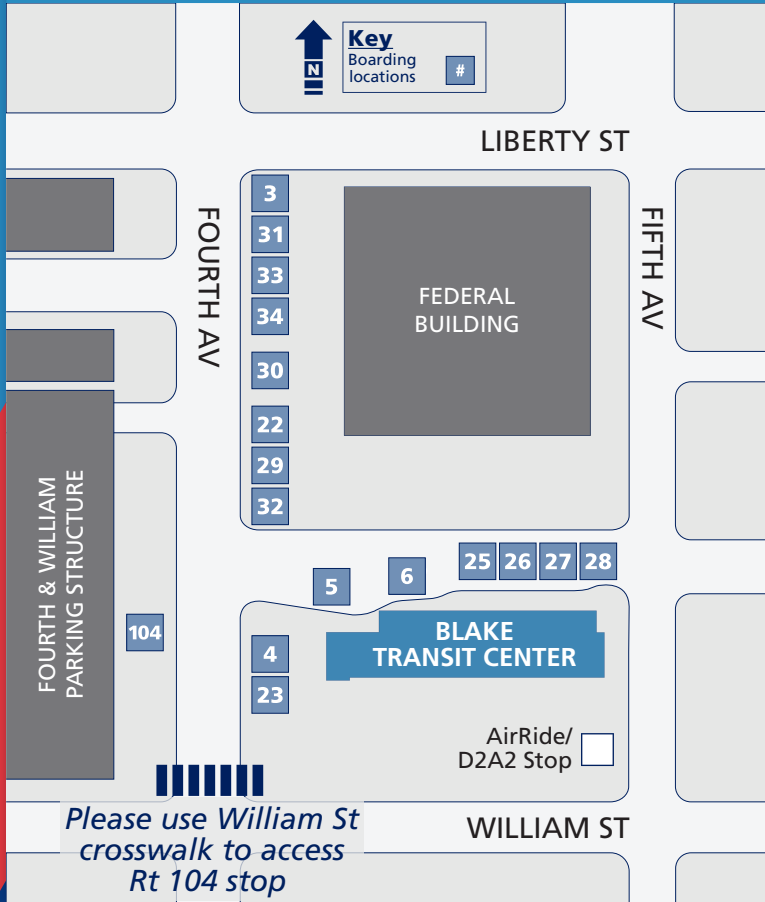

No Saturday or Sunday Service

Boarding Locations

Blake Transit Center

328 S Fifth Ave, Ann Arbor

Ypsilanti Transit Center

220 Pearl St, Ypsilanti

Reading Maps & Schedules

Route Number & Route Name