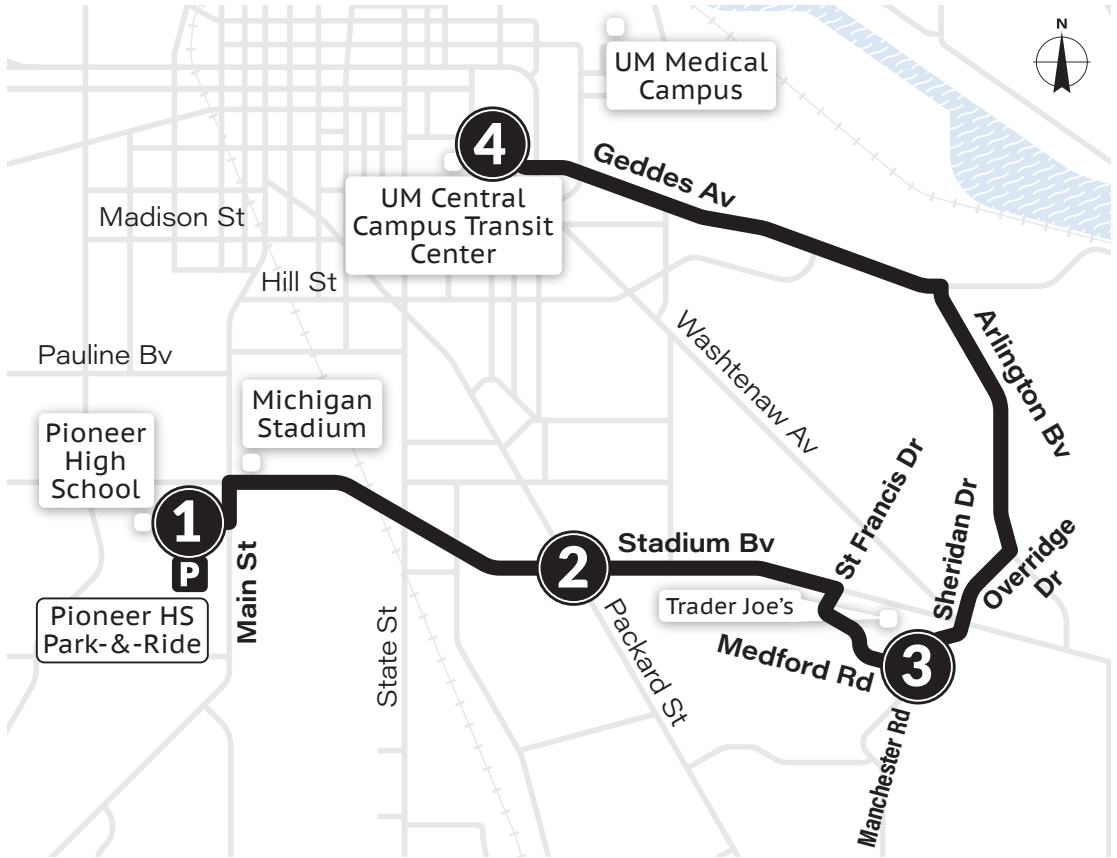

64 Geddes-E. Stadium

All Trips Connect to **Route 63** at the Central Campus Transit Center. Remain on the bus to reach the UM Medical Campus.

To Central Campus Transit Center

| MONDAY-FRIDAY | | | |
|------------------------|-------------------|----------------------|----------------------------|
| Pioneer HS Park-&-Ride | Stadium & Packard | Medford & Manchester | Central Campus Transit Ctr |
| ① | → ② | → ③ | → ④ |
| 6:24a | 6:29a | 6:34a | 6:45a |
| 6:54a | 6:59a | 7:04a | 7:15a |
| 7:24a | 7:29a | 7:34a | 7:45a |
| 7:54a | 7:59a | 8:04a | 8:15a |
| 8:24a | 8:29a | 8:34a | 8:45a |
| — | — | — | — |
| 3:24p | 3:29p | 3:34p | 3:45p |
| 3:54p | 3:59p | 4:04p | 4:15p |
| 4:24p | 4:29p | 4:34p | 4:45p |
| 4:54p | 4:59p | 5:04p | 5:15p |
| 5:24p | 5:29p | 5:34p | 5:45p |
| 5:54p | 5:59p | 6:04p | 6:15p |

To Pioneer High School Park & Ride

| MONDAY-FRIDAY | | | |
|----------------------------|----------------------|-------------------|------------------------|
| Central Campus Transit Ctr | Medford & Manchester | Stadium & Packard | Pioneer HS Park-&-Ride |
| ④ | ← ③ | ← ② | ← ① |
| 7:00a | 7:11a | 7:17a | 7:21a |
| 7:30a | 7:41a | 7:47a | 7:51a |
| 8:00a | 8:11a | 8:17a | 8:21a |
| 8:30a | 8:41a | 8:47a | 8:51a |
| 9:00a | 9:11a | 9:17a | 9:21a |
| — | — | — | — |
| 4:00p | 4:11p | 4:17p | 4:21p |
| 4:30p | 4:41p | 4:47p | 4:51p |
| 5:00p | 5:11p | 5:17p | 5:21p |
| 5:30p | 5:41p | 5:47p | 5:51p |
| 6:00p | 6:11p | 6:17p | 6:21p |

No Saturday or Sunday Service