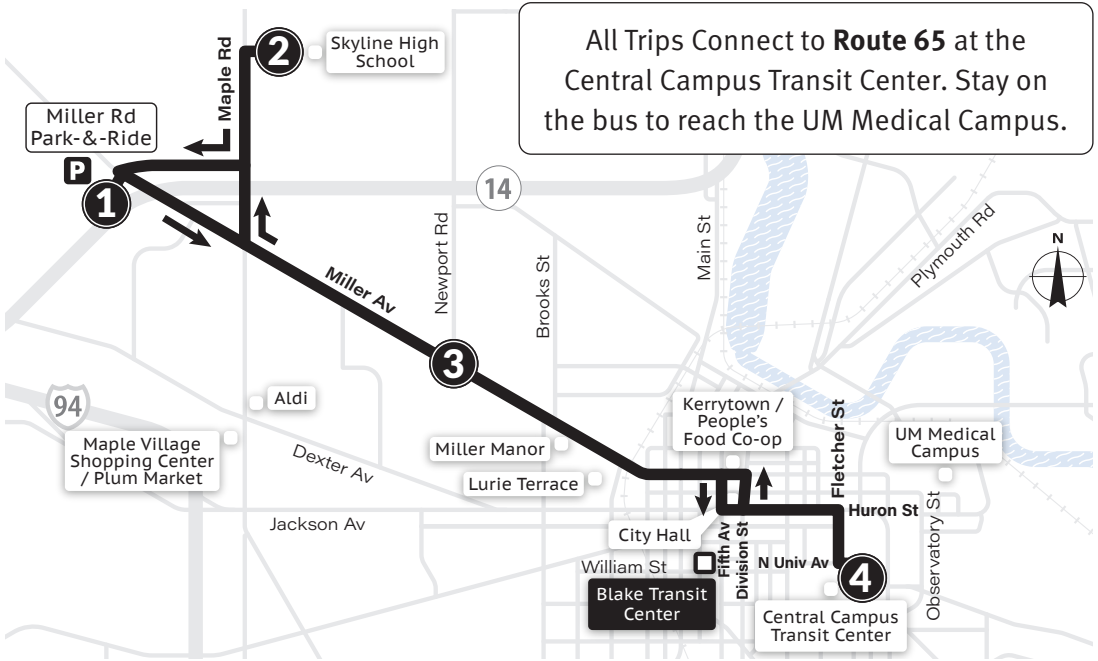

Holiday Schedule Effective:

- Friday, 11/29/24
- Thursday, 12/26/24 – Friday, 12/27/24
- Monday, 12/30/24 – Tuesday, 12/31/24

To Central Campus Transit Center

To Miller Rd Park & Ride Lot

HOLIDAY SCHEDULE		
Miller Rd Park-&-Ride Lot 1	Miller & Newport 3	Central Campus Transit Ctr 4
6:45a	6:47a	7:05a
7:45a	7:47a	8:05a
8:45a	8:47a	9:05a
9:45a	9:47a	10:05a
10:45a	10:47a	11:05a
11:45a	11:47a	12:05p
12:45p	12:47p	1:05p
1:45p	1:47p	2:05p
2:45p	2:47p	3:05p
3:45p	3:47p	4:05p
4:45p	4:47p	5:05p
5:45p	5:47p	6:05p
6:45p	6:47p	7:05p

HOLIDAY SCHEDULE			
Central Campus Transit Ctr 4	Miller & Newport 3	Skyline High School 2	Miller Rd Park-&-Ride Lot 1
7:22a	7:29a	7:35a	7:42a
8:22a	8:29a	8:35a	8:42a
9:22a	9:29a	9:35a	9:42a
10:22a	10:29a	10:35a	10:42a
11:22a	11:29a	11:35a	11:42a
12:22p	12:29p	12:35p	12:42p
1:22p	1:29p	1:35p	1:42p
2:22p	2:29p	2:35p	2:42p
3:22p	3:29p	3:35p	3:42p
4:22p	4:29p	4:35p	4:42p
5:22p	5:29p	5:35p	5:42p
6:22p	6:29p	6:35p	6:42p

No Saturday or Sunday Service