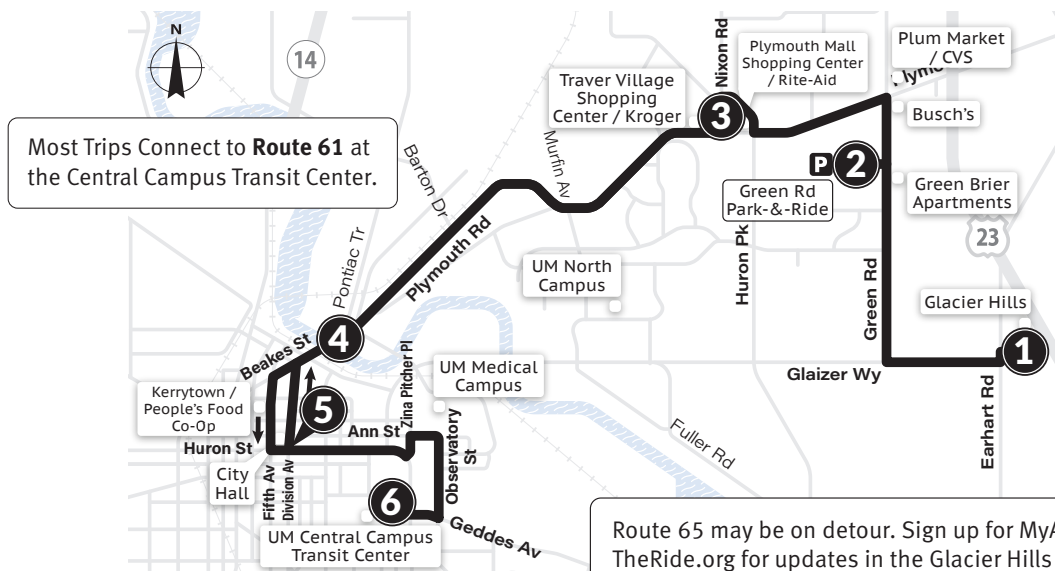

Holiday Schedule Effective:

- Friday, 11/29/24
- Thursday, 12/26/24 – Friday, 12/27/24
- Monday, 12/30/24 – Tuesday, 12/31/24

To Glacier Hills

To Central Campus Transit Center

HOLIDAY SCHEDULE				
Central Campus Transit Ctr	Division & Huron	Plymouth Mall	Green Rd Park & Ride	Glacier Hills Area
6	5	3	2	1
7:05a	7:11a	7:23a	7:28a	7:42a
8:05a	8:11a	8:23a	8:28a	8:42a
9:05a	9:11a	9:23a	9:28a	9:42a
10:05a	10:11a	10:23a	10:28a	10:42a
11:05a	11:11a	11:23a	11:28a	11:42a
12:05p	12:11p	12:23p	12:28p	12:42p
1:05p	1:11p	1:23p	1:28p	1:42p
2:05p	2:11p	2:23p	2:28p	2:42p
3:05p	3:11p	3:23p	3:28p	3:42p
4:05p	4:11p	4:23p	4:28p	4:42p
5:05p	5:11p	5:23p	5:28p	5:42p
6:05p	6:11p	6:23p	6:28p	6:42p
7:05p	7:11p	7:23p	7:28p	7:42p
7:35p	7:41p	7:53p	7:58p	8:12p
8:35p	8:41p	8:53p	8:58p	9:12p

HOLIDAY SCHEDULE				
Glacier Hills Area	Green Rd Park & Ride	Plymouth Mall	Broadway & Swift	Central Campus Transit Ctr
1	2	3	4	6
6:45a	6:51a	6:55a	7:04a	7:22a
7:45a	7:51a	7:55a	8:04a	8:22a
8:45a	8:51a	8:55a	9:04a	9:22a
9:45a	9:51a	9:55a	10:04a	10:22a
10:45a	10:51a	10:55a	11:04a	11:22a
11:45a	11:51a	11:55a	12:04p	12:22p
12:45p	12:51p	12:55p	1:04p	1:22p
1:45p	1:51p	1:55p	2:04p	2:22p
2:45p	2:51p	2:55p	3:04p	3:22p
3:45p	3:51p	3:55p	4:04p	4:22p
4:45p	4:51p	4:55p	5:04p	5:22p
5:45p	5:51p	5:55p	6:04p	6:22p
6:45p*	6:51p	6:55p	7:04p	7:22p
7:45p*	7:51p	7:55p	8:04p	8:22p

*Trip does NOT connect to Route 61

No Saturday or Sunday Service