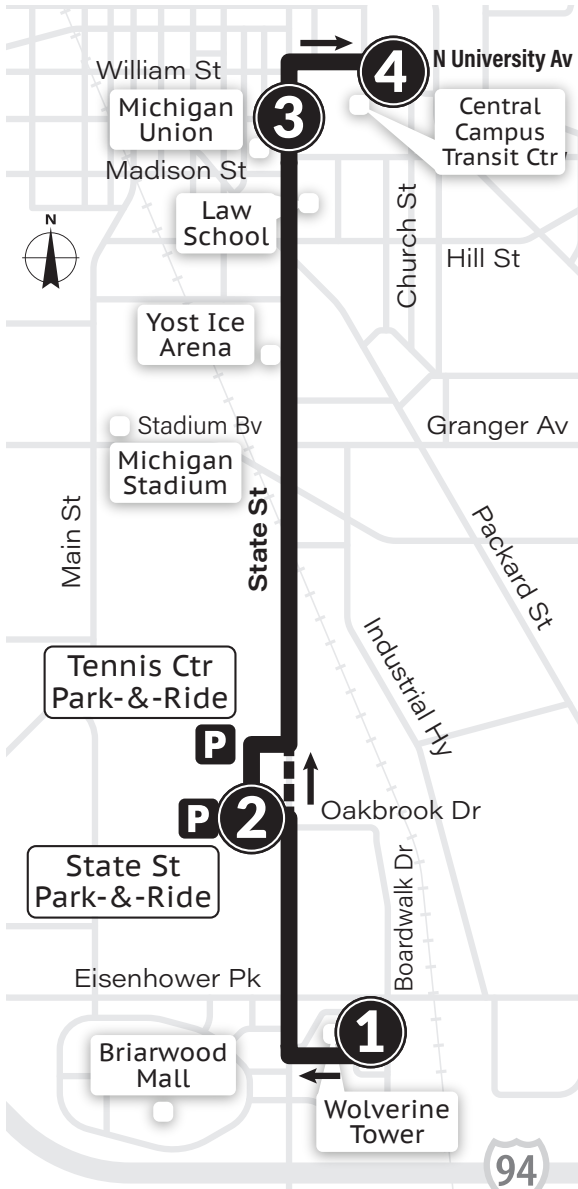

Holiday Schedule Effective:

- Friday, 11/29/24
- Thursday, 12/26/24 – Friday, 12/27/24
- Monday, 12/30/24 – Tuesday, 12/31/24

HOLIDAY SCHEDULE			
Wolverine Tower ①	State St Park & Ride Lot ②	Michigan Union ③	Central Campus Trans Ctr ④
6:49a	6:53a	7:04a	7:08a
7:07a	7:11a	7:22a	7:26a
7:25a	7:29a	7:40a	7:44a
7:43a	7:47a	7:58a	8:02a
8:01a	8:05a	8:16a	8:20a
8:19a	8:23a	8:34a	8:38a
8:37a	8:41a	8:52a	8:56a
8:55a	8:59a	9:10a	9:14a
9:13a	9:17a	9:28a	9:32a
9:31a	9:35a	9:46a	9:50a
9:40a	9:44a	9:55a	9:59a
9:49a	9:53a	10:04a	10:08a
10:12a	10:17a	10:27a	10:32a
10:40a	10:45a	10:55a	11:00a
10:54a	10:59a	11:09a	11:14a
11:22a	11:27a	11:37a	11:42a
11:36a	11:41a	11:51a	11:56a
12:04p	12:09p	12:19p	12:24p
12:18p	12:23p	12:33p	12:38p
12:46p	12:51p	1:01p	1:06p
1:00p	1:05p	1:15p	1:20p
1:28p	1:33p	1:43p	1:48p
1:42p	1:47p	1:57p	2:02p
2:10p	—	2:21p	2:25p
2:24p	—	2:35p	2:39p
2:51p	—	3:02p	3:06p
3:04p	—	3:15p	3:19p
3:30p	—	3:41p	3:45p
3:43p	—	3:54p	3:58p
4:09p	—	4:20p	4:24p
4:22p	—	4:33p	4:37p
4:48p	—	4:59p	5:03p
5:01p	—	5:12p	5:16p
5:27p	—	5:38p	5:42p
5:40p	—	5:51p	5:55p
6:06p	—	6:17p	6:21p
6:32p	—	6:43p	6:47p
—	7:05p	7:16p	7:17p
—	7:35p	7:46p	7:47p
—	8:05p	8:16p	8:17p
—	8:35p	8:46p	8:47p
—	9:05p	9:16p	9:17p
—	9:35p	9:46p	9:47p
—	10:05p	10:16p	10:17p
—	10:35p	10:46p	10:47p
—	11:05p	11:16p	11:17p

No Saturday or Sunday Service