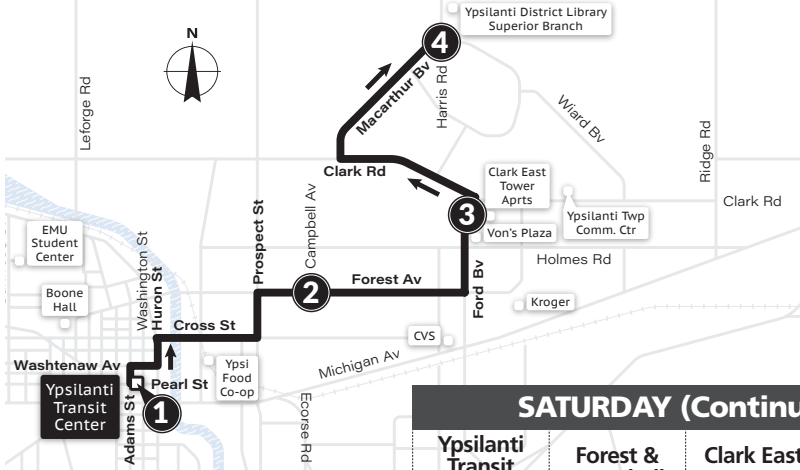

MONDAY-FRIDAY

Ypsilanti Transit Center 1	Forest & Campbell 2	Clark East Tower 3	MacArthur & Harris 4
6:15a	6:21a	6:26a	6:30a
6:45a	6:51a	6:56a	7:00a
7:15a	7:21a	7:26a	7:30a
7:45a	7:51a	7:56a	8:00a
8:15a	8:21a	8:26a	8:30a
8:45a	8:51a	8:56a	9:00a
9:15a	9:21a	9:26a	9:30a
9:45a	9:51a	9:56a	10:00a
10:15a	10:21a	10:26a	10:30a
10:45a	10:51a	10:56a	11:00a
11:15a	11:21a	11:26a	11:30a
11:45a	11:51a	11:56a	12:00p
12:15p	12:21p	12:26p	12:30p
12:45p	12:51p	12:56p	1:00p
1:15p	1:21p	1:26p	1:30p
1:45p	1:51p	1:56p	2:00p
2:15p	2:21p	2:26p	2:30p
2:45p	2:51p	2:56p	3:00p
3:15p	3:21p	3:26p	3:30p
3:45p	3:51p	3:56p	4:00p
4:15p	4:21p	4:26p	4:30p
4:45p	4:51p	4:56p	5:00p
5:15p	5:21p	5:26p	5:30p
5:45p	5:51p	5:56p	6:00p
6:15p	6:21p	6:26p	6:30p
7:15p	7:21p	7:26p	7:30p
8:15p	8:21p	8:26p	8:30p
9:15p	9:21p	9:26p	9:30p
10:15p	10:21p	10:26p	10:30p
11:15p	11:21p	11:26p	11:30p

SATURDAY

Ypsilanti Transit Center 1	Forest & Campbell 2	Clark East Tower 3	MacArthur & Harris 4
7:15a	7:21a	7:26a	7:30a
7:45a	7:51a	7:56a	8:00a
8:15a	8:21a	8:26a	8:30a
8:45a	8:51a	8:56a	9:00a
9:15a	9:21a	9:26a	9:30a
9:45a	9:51a	9:56a	10:00a
10:15a	10:21a	10:26a	10:30a

SATURDAY (Continued)

Ypsilanti Transit Center 1	Forest & Campbell 2	Clark East Tower 3	MacArthur & Harris 4
10:45a	10:51a	10:56a	11:00a
11:15a	11:21a	11:26a	11:30a
11:45a	11:51a	11:56a	12:00p
12:15p	12:21p	12:26p	12:30p
12:45p	12:51p	12:56p	1:00p
1:15p	1:21p	1:26p	1:30p
1:45p	1:51p	1:56p	2:00p
2:15p	2:21p	2:26p	2:30p
2:45p	2:51p	2:56p	3:00p
3:15p	3:21p	3:26p	3:30p
3:45p	3:51p	3:56p	4:00p
4:15p	4:21p	4:26p	4:30p
4:45p	4:51p	4:56p	5:00p
5:15p	5:21p	5:26p	5:30p
5:45p	5:51p	5:56p	6:00p
6:15p	6:21p	6:26p	6:30p
7:15p	7:21p	7:26p	7:30p
8:15p	8:21p	8:26p	8:30p
9:15p	9:21p	9:26p	9:30p
10:15p	10:21p	10:26p	10:30p
11:15p	11:21p	11:26p	11:30p

SUNDAY

8:15a	8:21a	8:26a	8:30a
8:45a	8:51a	8:56a	9:00a
9:15a	9:21a	9:26a	9:30a
9:45a	9:51a	9:56a	10:00a
10:15a	10:21a	10:26a	10:30a
10:45a	10:51a	10:56a	11:00a
11:15a	11:21a	11:26a	11:30a
11:45a	11:51a	11:56a	12:00p
12:15p	12:21p	12:26p	12:30p
12:45p	12:51p	12:56p	1:00p
1:15p	1:21p	1:26p	1:30p
1:45p	1:51p	1:56p	2:00p
2:15p	2:21p	2:26p	2:30p
2:45p	2:51p	2:56p	3:00p
3:15p	3:21p	3:26p	3:30p
3:45p	3:51p	3:56p	4:00p
4:15p	4:21p	4:26p	4:30p
4:45p	4:51p	4:56p	5:00p
5:15p	5:21p	5:26p	5:30p
5:45p	5:51p	5:56p	6:00p
6:15p	6:21p	6:26p	6:30p
7:15p	7:21p	7:26p	7:30p
8:15p	8:21p	8:26p	8:30p
9:15p	9:21p	9:26p	9:30p