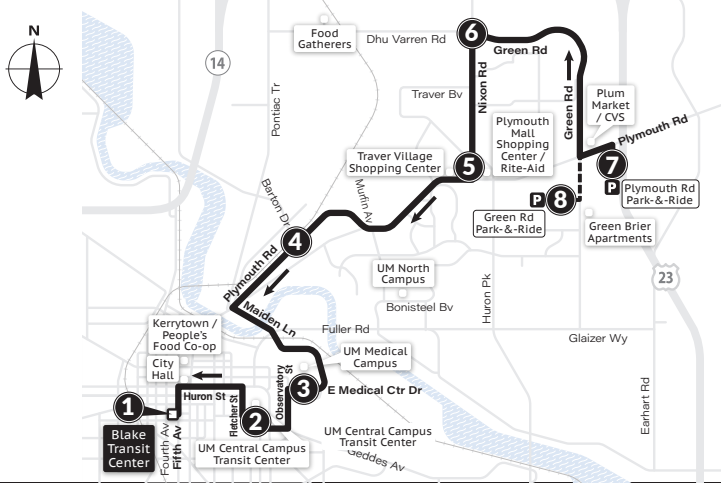

MONDAY-FRIDAY

Green Rd Park & Ride 8	Plymouth Rd Park & Ride 7	Green & Nixon 6	Plymouth Mall 5	Plymouth & Barton 4	U-M Mott Hospital 3	U-M Central Campus Transit Ctr 2	Blake Transit Center 1
—	6:00a	6:07a	6:13a	6:20a	6:27a	6:34a	6:42a
—	6:15a	6:22a	6:28a	6:35a	6:42a	6:49a	6:57a
—	6:30a	6:37a	6:43a	6:50a	6:57a	7:04a	7:12a
—	6:45a	6:52a	6:58a	7:05a	7:12a	7:19a	7:27a
—	7:00a	7:07a	7:13a	7:20a	7:27a	7:34a	7:42a
—	7:15a	7:22a	7:28a	7:35a	7:42a	7:49a	7:57a
—	7:30a	7:37a	7:43a	7:50a	7:57a	8:04a	8:12a
—	7:45a	7:52a	7:58a	8:05a	8:12a	8:19a	8:27a
—	8:00a	8:07a	8:13a	8:20a	8:27a	8:34a	8:42a
—	8:15a	8:22a	8:28a	8:35a	8:42a	8:49a	8:57a
—	8:30a	8:37a	8:43a	8:50a	8:57a	9:04a	9:12a
—	8:45a	8:52a	8:58a	9:05a	9:12a	9:19a	9:27a
—	9:00a	9:07a	9:13a	9:20a	9:27a	9:34a	9:42a
—	9:15a	9:22a	9:28a	9:35a	9:42a	9:49a	9:57a
—	9:30a	9:36a	9:42a	9:48a	9:53a	9:59a	10:05a
—	9:37a	9:43a	9:49a	9:55a	10:00a	10:06a	10:12a
—	9:52a	9:58a	10:04a	10:10a	10:15a	10:21a	10:27a
—	10:07a	10:13a	10:19a	10:25a	10:30a	10:36a	10:42a
—	10:22a	10:28a	10:34a	10:40a	10:45a	10:51a	10:57a
—	10:37a	10:43a	10:49a	10:55a	11:00a	11:06a	11:12a
—	10:52a	10:58a	11:04a	11:10a	11:15a	11:21a	11:27a
—	11:07a	11:13a	11:19a	11:25a	11:30a	11:36a	11:42a
—	11:22a	11:28a	11:34a	11:40a	11:45a	11:51a	11:57a
—	11:37a	11:43a	11:49a	11:55a	12:00p	12:06p	12:12p
—	11:52a	11:58a	12:04p	12:10p	12:15p	12:21p	12:27p
—	12:07p	12:13p	12:19p	12:25p	12:30p	12:36p	12:42p
—	12:22p	12:28p	12:34p	12:40p	12:45p	12:51p	12:57p
—	12:37p	12:43p	12:49p	12:55p	1:00p	1:06p	1:12p
—	12:52p	12:58p	1:04p	1:10p	1:15p	1:21p	1:27p
—	1:07p	1:13p	1:19p	1:25p	1:30p	1:36p	1:42p
—	1:22p	1:28p	1:34p	1:40p	1:45p	1:51p	1:57p
—	1:37p	1:43p	1:49p	1:55p	2:00p	2:06p	2:12p
—	1:52p	1:58p	2:04p	2:10p	2:15p	2:21p	2:27p
—	2:07p	2:13p	2:19p	2:25p	2:30p	2:36p	2:42p
—	2:22p	2:28p	2:34p	2:40p	2:45p	2:51p	2:57p
—	2:37p	2:43p	2:49p	2:55p	3:00p	3:06p	3:12p
—	2:52p	2:58p	3:04p	3:10p	3:15p	3:21p	3:27p
—	3:07p	3:13p	3:19p	3:25p	3:30p	3:36p	3:42p
—	3:30p	3:37p	3:43p	3:50p	3:57p	4:04p	4:12p
—	3:45p	3:52p	3:58p	4:05p	4:12p	4:19p	4:27p
—	4:00p	4:07p	4:13p	4:20p	4:27p	4:34p	4:42p
—	4:15p	4:22p	4:28p	4:35p	4:42p	4:49p	4:57p