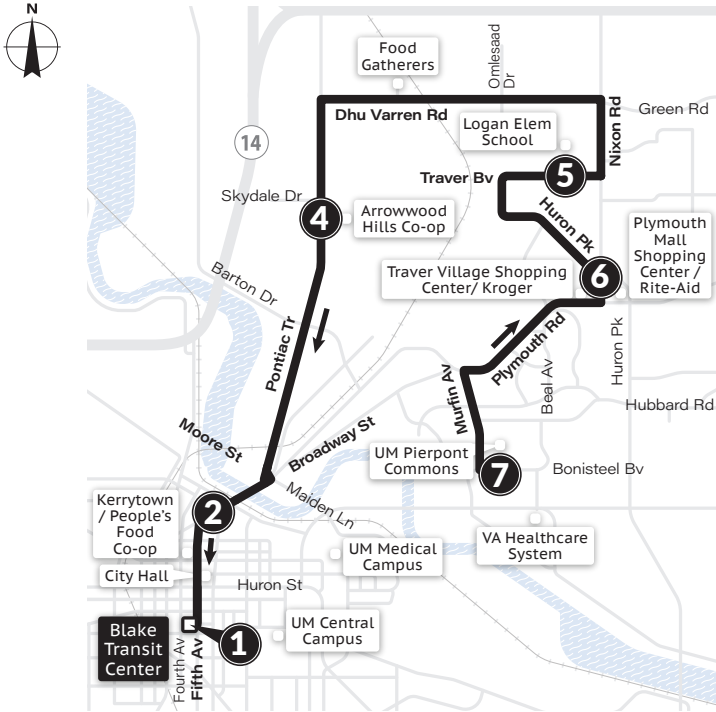

MONDAY-FRIDAY

Pierpont Commons 7	Plymouth Mall 6	Traver & Logan School 5	Arrowwood Hills 4	Beakes & Summit 2	Blake Transit Center 1
6:05a	6:10a	6:17a	6:25a	6:33a	6:42a
6:35a	6:40a	6:47a	6:55a	7:03a	7:12a
7:05a	7:10a	7:17a	7:25a	7:33a	7:42a
7:35a	7:40a	7:47a	7:55a	8:03a	8:12a
8:05a	8:10a	8:17a	8:25a	8:33a	8:42a
8:35a	8:40a	8:47a	8:55a	9:03a	9:12a
9:05a	9:10a	9:17a	9:25a	9:33a	9:42a
9:35a	9:40a	9:47a	9:55a	10:03a	10:12a
9:57a	10:02a	10:05a	10:12a	10:16a	10:27a
10:27a	10:32a	10:35a	10:42a	10:46a	10:57a
10:57a	11:02a	11:05a	11:12a	11:16a	11:27a
11:27a	11:32a	11:35a	11:42a	11:46a	11:57a
11:57a	12:02p	12:05p	12:12p	12:16p	12:27p
12:27p	12:32p	12:35p	12:42p	12:46p	12:57p
12:57p	1:02p	1:05p	1:12p	1:16p	1:27p
1:27p	1:32p	1:35p	1:42p	1:46p	1:57p
1:57p	2:02p	2:05p	2:12p	2:16p	2:27p
2:35p	2:40p	2:47p	2:55p	3:03p	3:12p
3:05p	3:10p	3:17p	3:25p	3:33p	3:42p
3:35p	3:40p	3:47p	3:55p	4:03p	4:12p
4:05p	4:10p	4:17p	4:25p	4:33p	4:42p
4:35p	4:40p	4:47p	4:55p	5:03p	5:12p
5:05p	5:10p	5:17p	5:25p	5:33p	5:42p
5:35p	5:40p	5:47p	5:55p	6:03p	6:12p
6:05p	6:10p	6:17p	6:25p	6:33p	6:42p
6:35p	6:40p	6:47p	6:55p	7:03p	7:12p
7:33p	7:38p	7:45p	7:53p	8:01p	8:10p
8:27p	8:32p	8:35p	8:42p	8:46p	8:57p
9:27p	9:32p	9:35p	9:42p	9:46p	9:57p
10:27p	10:32p	10:35p	10:42p	10:46p	10:57p
11:27p	11:32p	11:35p	11:42p	11:46p	11:57p