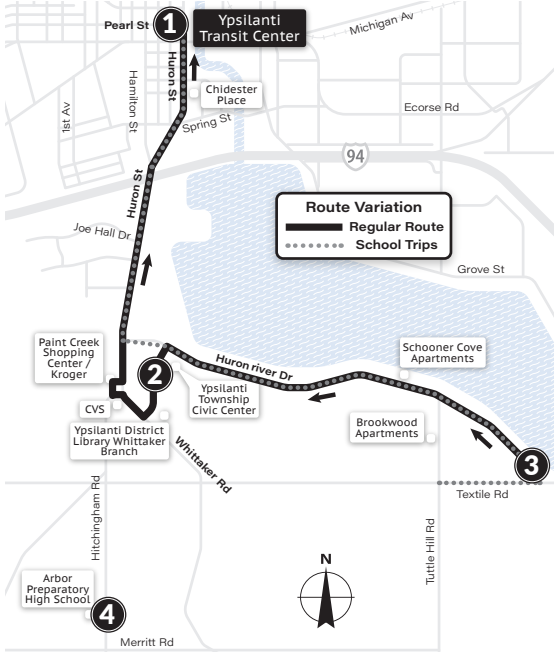

To Ypsilanti Transit Center

Huron-Paint Creek ROUTE 46

Service also provided via FlexRide-East. See the FlexRide Service page for more information.

SATURDAY

Huron River & Textile ③	Ypsilanti Twp Civic Center ②	Ypsilanti Transit Center ①
7:19a	7:27a	7:42a
7:49a	7:57a	8:12a
8:19a	8:27a	8:42a
8:49a	8:57a	9:12a
9:19a	9:27a	9:42a
9:49a	9:57a	10:12a
10:19a	10:27a	10:42a
10:49a	10:57a	11:12a
11:19a	11:27a	11:42a
11:49a	11:57a	12:12p
12:19p	12:27p	12:42p
12:49p	12:57p	1:12p
1:19p	1:27p	1:42p
1:49p	1:57p	2:12p
2:19p	2:27p	2:42p
2:49p	2:57p	3:12p
3:19p	3:27p	3:42p
3:49p	3:57p	4:12p
4:19p	4:27p	4:42p
4:49p	4:57p	5:12p
5:19p	5:27p	5:42p
5:49p	5:57p	6:12p
6:19p	6:27p	6:42p
7:19p	7:27p	7:42p
8:19p	8:27p	8:42p
9:19p	9:27p	9:42p
10:19p	10:27p	10:42p
11:19p	11:27p	11:42p

SUNDAY

8:19a	8:27a	8:42a
8:49a	8:57a	9:12a
9:19a	9:27a	9:42a
9:49a	9:57a	10:12a
10:19a	10:27a	10:42a
10:49a	10:57a	11:12a
11:19a	11:27a	11:42a
11:49a	11:57a	12:12p
12:19p	12:27p	12:42p
12:49p	12:57p	1:12p
1:19p	1:27p	1:42p
1:49p	1:57p	2:12p
2:19p	2:27p	2:42p
2:49p	2:57p	3:12p
3:19p	3:27p	3:42p
3:49p	3:57p	4:12p
4:19p	4:27p	4:42p
4:49p	4:57p	5:12p
5:19p	5:27p	5:42p
5:49p	5:57p	6:12p
6:19p	6:27p	6:42p
7:19p	7:27p	7:42p
8:19p	8:27p	8:42p
9:19p	9:27p	9:42p

MONDAY-FRIDAY

Arbor Prep School ④	Huron River & Textile ③	Ypsilanti Twp Civic Center ②	Ypsilanti Transit Center ①
—	6:19a	6:27a	6:42a
—	6:49a	6:57a	7:12a
7:22a	7:29a	—	7:42a
7:52a	7:59a	—	8:12a
—	8:19a	8:27a	8:42a
—	8:49a	8:57a	9:12a
—	9:19a	9:27a	9:42a
—	9:49a	9:57a	10:12a
—	10:19a	10:27a	10:42a
—	10:49a	10:57a	11:12a
—	11:19a	11:27a	11:42a
—	11:49a	11:57a	12:12p
—	12:19p	12:27p	12:42p
—	12:49p	12:57p	1:12p
—	1:19p	1:27p	1:42p
—	1:49p	1:57p	2:12p
—	2:19p	2:27p	2:42p
—	2:49p	2:57p	3:12p
3:22p	3:29p	—	3:42p
—	3:49p	3:57p	4:12p
4:22p	4:29p	—	4:42p
—	4:49p	4:57p	5:12p
—	5:19p	5:27p	5:42p
—	5:49p	5:57p	6:12p
—	6:19p	6:27p	6:42p
—	6:49p	6:57p	7:12p
—	7:19p	7:27p	7:42p
—	8:19p	8:27p	8:42p
—	9:19p	9:27p	9:42p
—	10:19p	10:27p	10:42p
—	11:19p	11:27p	11:42p

Weekday service to Arbor Prep HS on select trips. See schedule for details.