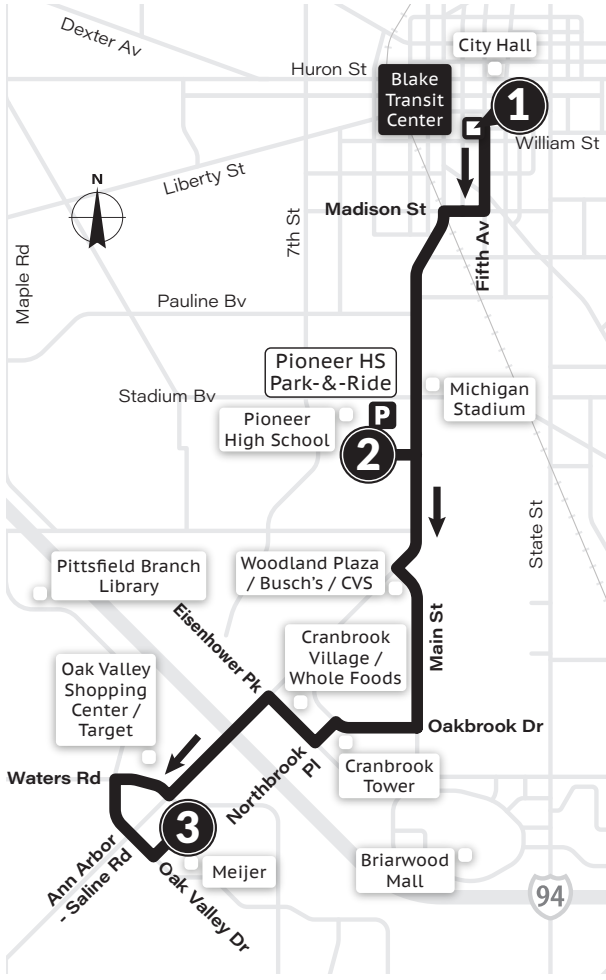

MONDAY-FRIDAY (Continued)

Blake Transit Center ①	Pioneer High School Park-&-Ride ②	Meijer (Ann Arbor - Saline Rd) ③
3:00p	3:06p	3:17p
3:30p	3:36p	3:47p
4:00p	4:06p	4:17p
4:30p	4:36p	4:47p
5:00p	5:06p	5:17p
5:30p	5:36p	5:47p
6:00p	6:06p	6:17p
6:30p	6:36p	6:47p
7:00p	7:06p	7:17p
7:30p	7:36p	7:47p
8:30p	8:36p	8:47p
9:30p	9:36p	9:47p
10:30p	10:36p	10:47p
11:30p	11:36p	11:47p

SATURDAY & SUNDAY

Blake Transit Center ①	Pioneer High School Park-&-Ride ②	Meijer (Ann Arbor - Saline Rd) ③
7:00a	7:06a	7:17a
7:30a	7:36a	7:47a
▲ SATURDAY ONLY ▲		
8:00a	8:06a	8:17a
8:30a	8:36a	8:47a
9:00a	9:06a	9:17a
9:30a	9:36a	9:47a
10:00a	10:06a	10:17a
10:30a	10:36a	10:47a
11:00a	11:06a	11:17a
11:30a	11:36a	11:47a
12:00p	12:06p	12:17p
12:30p	12:36p	12:47p
1:00p	1:06p	1:17p
1:30p	1:36p	1:47p
2:00p	2:06p	2:17p
2:30p	2:36p	2:47p
3:00p	3:06p	3:17p
3:30p	3:36p	3:47p
4:00p	4:06p	4:17p
4:30p	4:36p	4:47p
5:00p	5:06p	5:17p
5:30p	5:36p	5:47p
6:00p	6:06p	6:17p
6:30p	6:36p	6:47p
7:30p	7:36p	7:47p
8:30p	8:36p	8:47p
9:30p	9:36p	9:47p
▼ SATURDAY ONLY ▼		
10:30p	10:36p	10:47p
11:30p	11:36p	11:47p

MONDAY-FRIDAY

Blake Transit Center ①	Pioneer High School Park-&-Ride ②	Meijer (Ann Arbor - Saline Rd) ③
6:30a	6:36a	6:47a
7:00a	7:06a	7:17a
7:30a	7:36a	7:47a
8:00a	8:06a	8:17a
8:30a	8:36a	8:47a
9:00a	9:06a	9:17a
9:30a	9:36a	9:47a
10:00a	10:06a	10:17a
10:30a	10:36a	10:47a
11:00a	11:06a	11:17a
11:30a	11:36a	11:47a
12:00p	12:06p	12:17p
12:30p	12:36p	12:47p
1:00p	1:06p	1:17p
1:30p	1:36p	1:47p
2:00p	2:06p	2:17p
2:30p	2:36p	2:47p