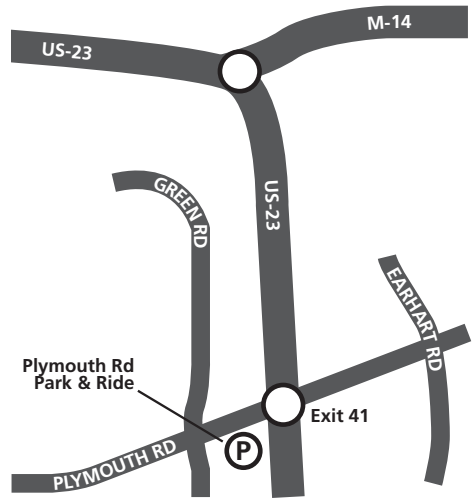

North-East Shuttle (East Medical Campus Connection), provided by the University of Michigan, boards here.

Miller Road Lot

2901 Miller Rd
Ann Arbor, MI 48103

Located in the M-14/Miller Rd interchange (exit 2).

Routes

- 34 Maple–Dexter (*weekday peak times only*)
- 61 U-M–Miller (*weekdays only*)

**Plymouth Road/
US-23 Lot** 3700 Plymouth Rd
Ann Arbor, MI 48105

Located at the Plymouth Road/US-23 interchange (exit 41).

Routes

23 Plymouth (no evening or weekend service)

North-East Shuttle (East Medical Campus Connection), provided by the University of Michigan, boards here.

**State Street
Commuter Lot** 2600 S. State
Ann Arbor, MI 48104