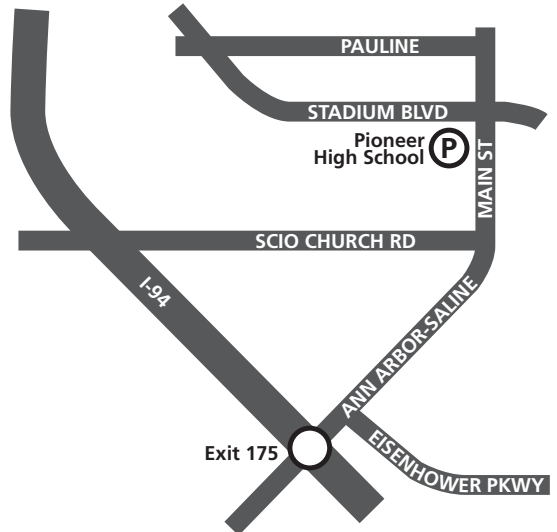

Routes

- 25 Ann Arbor–Saline Rd
- 29 Liberty (Returns from downtown as Route 26)
- 64 Geddes–E. Stadium