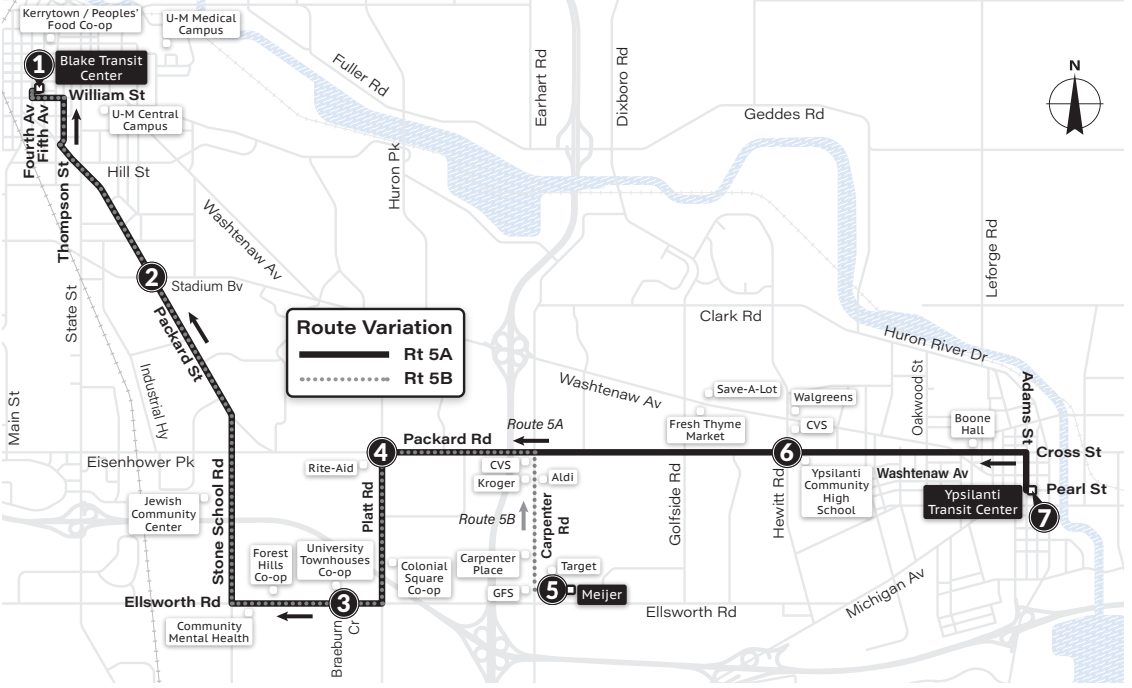

MONDAY-FRIDAY

Rt var.	Ypsilanti Transit Center 7	Hewitt & Packard 6	Meijer (Carpenter Rd) 5	Packard & Platt 4	Ellsworth & Braeburn 3	Packard & Stadium 2	Blake Transit Center 1
5B	—	—	6:08a	6:16a	6:22a	6:32a	6:42a
5A	6:08a	6:18a	—	6:31a	6:37a	6:47a	6:57a
5B	—	—	6:38a	6:46a	6:52a	7:02a	7:12a
5A	6:38a	6:48a	—	7:01a	7:07a	7:17a	7:27a
5B	—	—	7:08a	7:16a	7:22a	7:32a	7:42a
5A	7:08a	7:18a	—	7:31a	7:37a	7:47a	7:57a
5B	—	—	7:38a	7:46a	7:52a	8:02a	8:12a
5A	7:38a	7:48a	—	8:01a	8:07a	8:17a	8:27a
5B	—	—	8:08a	8:16a	8:22a	8:32a	8:42a
5A	8:08a	8:18a	—	8:31a	8:37a	8:47a	8:57a
5B	—	—	8:38a	8:46a	8:52a	9:02a	9:12a
5A	8:38a	8:48a	—	9:01a	9:07a	9:17a	9:27a
5B	—	—	9:08a	9:16a	9:22a	9:32a	9:42a
5A	9:08a	9:18a	—	9:31a	9:37a	9:47a	9:57a
5B	—	—	9:38a	9:46a	9:52a	10:02a	10:12a
5A	9:38a	9:48a	—	10:01a	10:07a	10:17a	10:27a
5B	—	—	10:08a	10:16a	10:22a	10:32a	10:42a
5A	10:08a	10:18a	—	10:31a	10:37a	10:47a	10:57a
5B	—	—	10:38a	10:46a	10:52a	11:02a	11:12a
5A	10:38a	10:48a	—	11:01a	11:07a	11:17a	11:27a
5B	—	—	11:08a	11:16a	11:22a	11:32a	11:42a
5A	11:08a	11:18a	—	11:31a	11:37a	11:47a	11:57a
5B	—	—	11:38a	11:46a	11:52a	12:02p	12:12p
5A	11:38a	11:48a	—	12:01p	12:07p	12:17p	12:27p
5B	—	—	12:08p	12:16p	12:22p	12:32p	12:42p
5A	12:08p	12:18p	—	12:31p	12:37p	12:47p	12:57p
5B	—	—	12:38p	12:46p	12:52p	1:02p	1:12p
5A	12:38p	12:48p	—	1:01p	1:07p	1:17p	1:27p
5B	—	—	1:08p	1:16p	1:22p	1:32p	1:42p
5A	1:08p	1:18p	—	1:31p	1:37p	1:47p	1:57p
5B	—	—	1:38p	1:46p	1:52p	2:02p	2:12p
5A	1:38p	1:48p	—	2:01p	2:07p	2:17p	2:27p
5B	—	—	2:08p	2:16p	2:22p	2:32p	2:42p
5A	2:08p	2:18p	—	2:31p	2:37p	2:47p	2:57p
5B	—	—	2:38p	2:46p	2:52p	3:02p	3:12p
5A	2:38p	2:48p	—	3:01p	3:07p	3:17p	3:27p
5B	—	—	3:08p	3:16p	3:22p	3:32p	3:42p