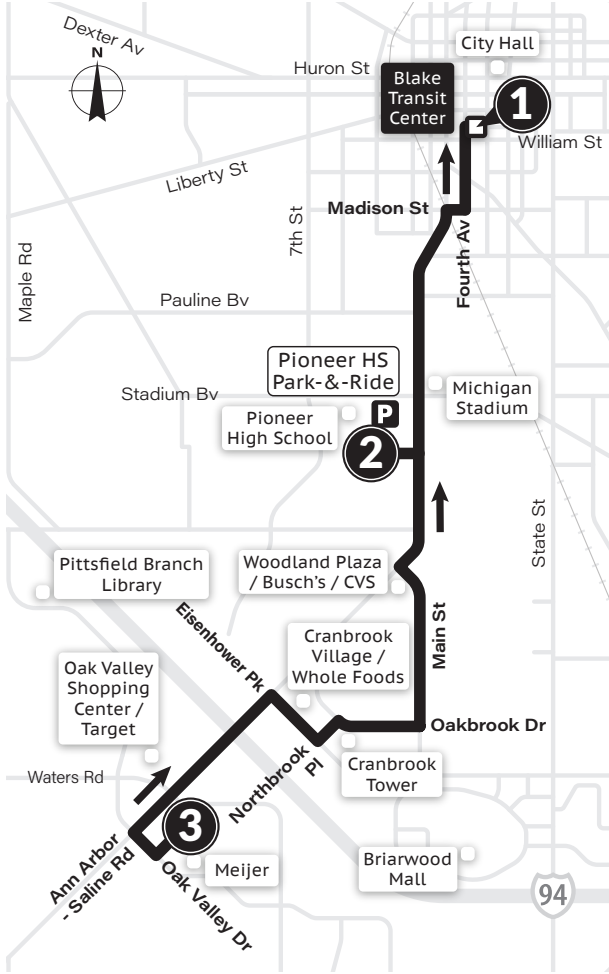

MONDAY-FRIDAY (Continued)

Meijer (Ann Arbor - Saline Rd) ③	Pioneer High School Park-&-Ride ②	Blake Transit Center ①
2:47p	2:57p	3:12p
3:17p	3:27p	3:42p
3:47p	3:57p	4:12p
4:17p	4:27p	4:42p
4:47p	4:57p	5:12p
5:17p	5:27p	5:42p
5:47p	5:57p	6:12p
6:17p	6:27p	6:42p
6:47p	6:57p	7:12p
7:17p	7:27p	7:42p
7:47p	7:57p	8:12p
8:47p	8:57p	9:12p
9:47p	9:57p	10:12p
10:47p	10:57p	11:12p
11:47p	11:57p	12:12a

SATURDAY & SUNDAY

Meijer (Ann Arbor - Saline Rd) ③	Pioneer High School Park-&-Ride ②	Blake Transit Center ①
7:17a	7:27a	7:42a
7:47a	7:57a	8:12a
▲ SATURDAY ONLY ▲		
8:17a	8:27a	8:42a
8:47a	8:57a	9:12a
9:17a	9:27a	9:42a
9:47a	9:57a	10:12a
10:17a	10:27a	10:42a
10:47a	10:57a	11:12a
11:17a	11:27a	11:42a
11:47a	11:57a	12:12p
12:17p	12:27p	12:42p
12:47p	12:57p	1:12p
1:17p	1:27p	1:42p
1:47p	1:57p	2:12p
2:17p	2:27p	2:42p
2:47p	2:57p	3:12p
3:17p	3:27p	3:42p
3:47p	3:57p	4:12p
4:17p	4:27p	4:42p
4:47p	4:57p	5:12p
5:17p	5:27p	5:42p
5:47p	5:57p	6:12p
6:17p	6:27p	6:42p
6:47p	6:57p	7:12p
7:47p	7:57p	8:12p
8:47p	8:57p	9:12p
▼ SATURDAY ONLY ▼		
9:47p	9:57p	10:12p
10:47p	10:57p	11:12p
11:47p	11:57p	12:12a

MONDAY-FRIDAY

Meijer (Ann Arbor - Saline Rd) ③	Pioneer High School Park-&-Ride ②	Blake Transit Center ①
6:17a	6:27a	6:42a
6:47a	6:57a	7:12a
7:17a	7:27a	7:42a
7:47a	7:57a	8:12a
8:17a	8:27a	8:42a
8:47a	8:57a	9:12a
9:17a	9:27a	9:42a
9:47a	9:57a	10:12a
10:17a	10:27a	10:42a
10:47a	10:57a	11:12a
11:17a	11:27a	11:42a
11:47a	11:57a	12:12p
12:17p	12:27p	12:42p
12:47p	12:57p	1:12p
1:17p	1:27p	1:42p
1:47p	1:57p	2:12p
2:17p	2:27p	2:42p