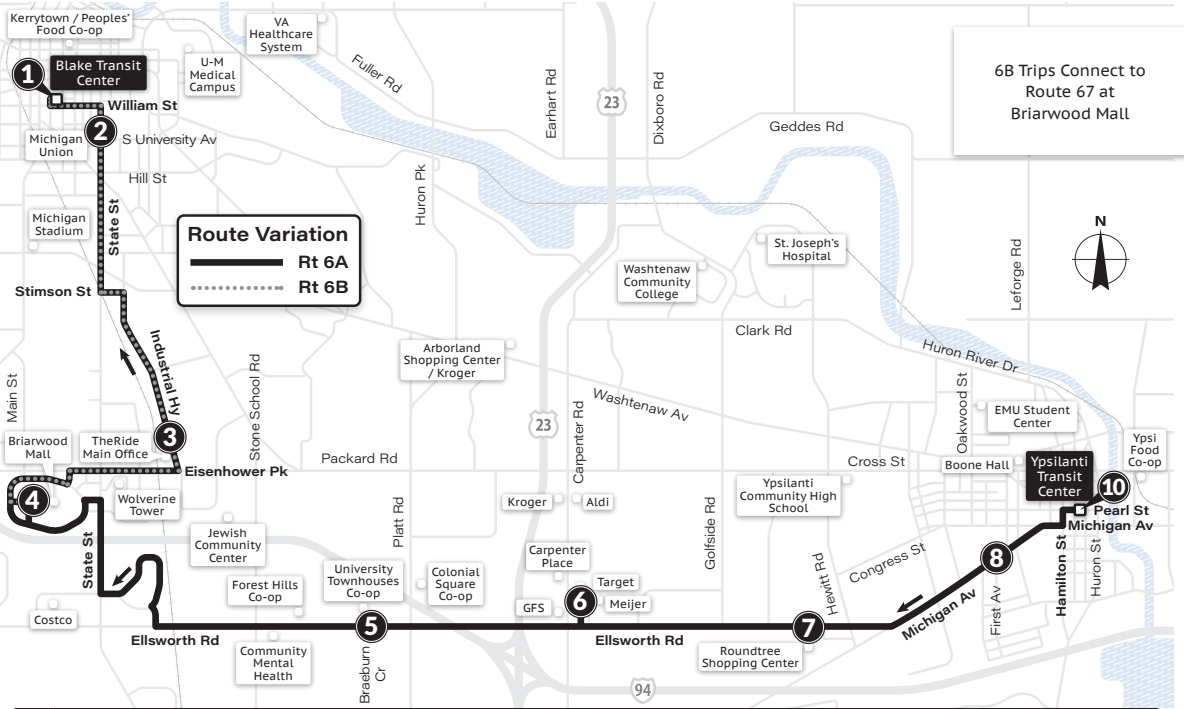

6B Trips Connect to
Route 67 at
Briarwood Mall

Route Variation
— Rt 6A
..... Rt 6B

MONDAY-FRIDAY

Rt var.	Ypsilanti Transit Center 10	Michigan & First 8	Roundtree Shopping Center 7	Meijer (Carpenter Rd) 6	Ellsworth & Braeburn 5	Briarwood Mall 4	TheRide Main Office 3	Michigan Union 2	Blake Transit Center 1
6A	6:15a	6:17a	6:21a	6:28a	6:32a	6:48a	6:52a	7:00a	7:12a
6B	—	—	—	—	—	7:03a	7:07a	7:15a	7:27a
6A	6:45a	6:47a	6:51a	6:58a	7:02a	7:18a	7:22a	7:30a	7:42a
6B	—	—	—	—	—	7:33a	7:37a	7:45a	7:57a
6A	7:15a	7:17a	7:21a	7:28a	7:32a	7:48a	7:52a	8:00a	8:12a
6B	—	—	—	—	—	8:03a	8:07a	8:15a	8:27a
6A	7:45a	7:47a	7:51a	7:58a	8:02a	8:18a	8:22a	8:30a	8:42a
6B	—	—	—	—	—	8:33a	8:37a	8:45a	8:57a
6A	8:15a	8:17a	8:21a	8:28a	8:32a	8:48a	8:52a	9:00a	9:12a
6B	—	—	—	—	—	9:03a	9:07a	9:15a	9:27a
6A	8:45a	8:47a	8:51a	8:58a	9:02a	9:18a	9:22a	9:30a	9:42a
6B	—	—	—	—	—	9:33a	9:37a	9:45a	9:57a
6A	9:15a	9:17a	9:21a	9:28a	9:32a	9:48a	9:52a	10:00a	10:12a
6B	—	—	—	—	—	10:03a	10:07a	10:15a	10:27a
6A	9:45a	9:47a	9:51a	9:58a	10:02a	10:18a	10:22a	10:30a	10:42a
6B	—	—	—	—	—	10:33a	10:37a	10:45a	10:57a
6A	10:15a	10:17a	10:21a	10:28a	10:32a	10:48a	10:52a	11:00a	11:12a
6B	—	—	—	—	—	11:03a	11:07a	11:15a	11:27a
6A	10:45a	10:47a	10:51a	10:58a	11:02a	11:18a	11:22a	11:30a	11:42a
6B	—	—	—	—	—	11:33a	11:37a	11:45a	11:57a
6A	11:15a	11:17a	11:21a	11:28a	11:32a	11:48a	11:52a	12:00p	12:12p
6B	—	—	—	—	—	12:03p	12:07p	12:15p	12:27p
6A	11:45a	11:47a	11:51a	11:58a	12:02p	12:18p	12:22p	12:30p	12:42p
6B	—	—	—	—	12:02p	12:33p	12:37p	12:45p	12:57p
6A	12:15p	12:17p	12:21p	12:28p	12:32p	12:48p	12:52p	1:00p	1:12p
6B	—	—	—	—	—	1:03p	1:07p	1:15p	1:27p
6A	12:45p	12:47p	12:51p	12:58p	1:02p	1:18p	1:22p	1:30p	1:42p
6B	—	—	—	—	—	1:33p	1:37p	1:45p	1:57p
6A	1:15p	1:17p	1:21p	1:28p	1:32p	1:48p	1:52p	2:00p	2:12p
6B	—	—	—	—	—	2:03p	2:07p	2:15p	2:27p
6A	1:45p	1:47p	1:51p	1:58p	2:02p	2:18p	2:22p	2:30p	2:42p
6B	—	—	—	—	—	2:33p	2:37p	2:45p	2:57p