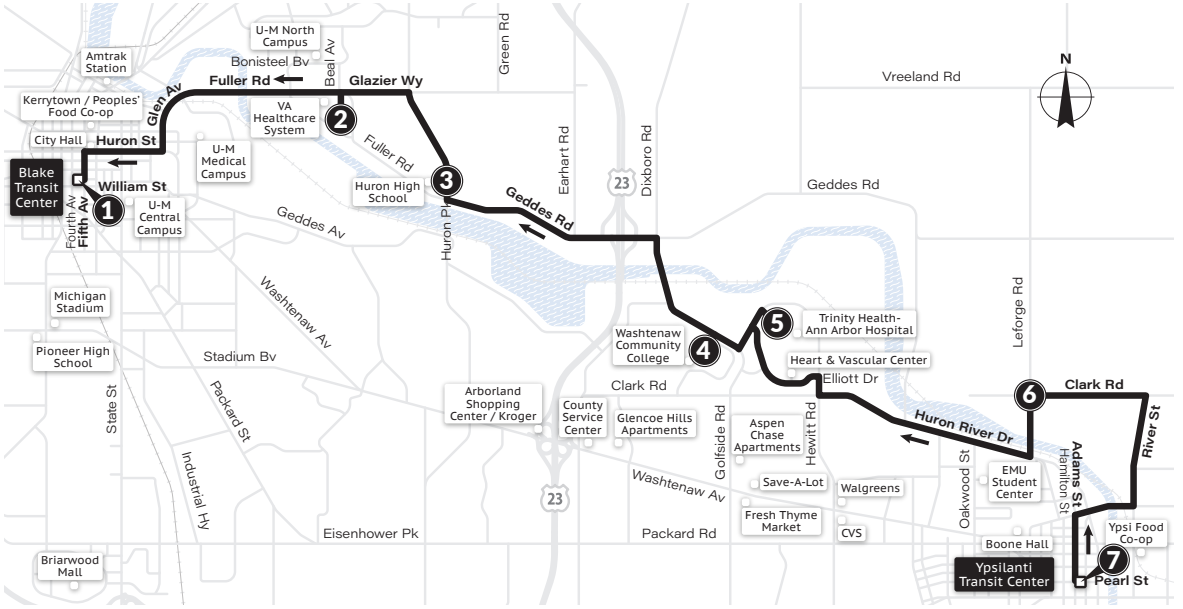

Blake Transit Center (BTC) (See Blake Transit Center boarding locations in the back of this guide)

AirRide & A2D2 stop on 5th/William

Ypsilanti Transit Center (YTC) (See Ypsilanti Transit Center boarding locations in the back of this guide)