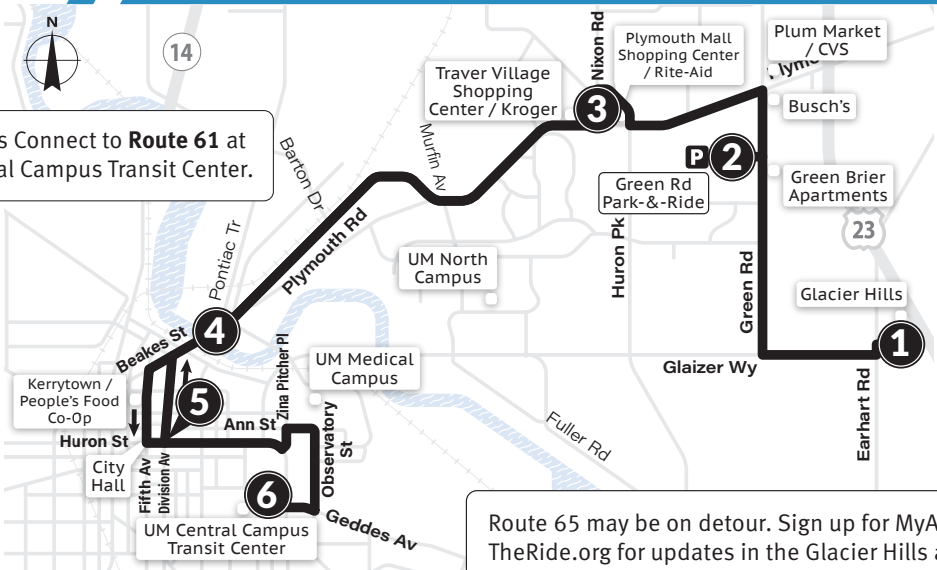

UM-Downtown-Green ROUTE 65

To Glacier Hills

To Central Campus Transit Center

MONDAY-FRIDAY				
Central Campus Transit Ctr	Division & Huron	Plymouth Mall	Green Rd Park & Ride	Glacier Hills Area
6	5	3	2	1
6:35a	6:41a	6:53a	6:58a	7:12a
7:05a	7:11a	7:23a	7:28a	7:42a
7:35a	7:41a	7:53a	7:58a	8:12a
8:05a	8:11a	8:23a	8:28a	8:42a
8:35a	8:41a	8:53a	8:58a	9:12a
9:05a	9:11a	9:23a	9:28a	9:42a
9:35a	9:41a	9:53a	9:58a	10:12a
10:05a	10:11a	10:23a	10:28a	10:42a
10:35a	10:41a	10:53a	10:58a	11:12a
11:05a	11:11a	11:23a	11:28a	11:42a
11:35a	11:41a	11:53a	11:58a	12:12p
12:05p	12:11p	12:23p	12:28p	12:42p
12:35p	12:41p	12:53p	12:58p	1:12p
1:05p	1:11p	1:23p	1:28p	1:42p
1:35p	1:41p	1:53p	1:58p	2:12p
2:05p	2:11p	2:23p	2:28p	2:42p
2:35p	2:41p	2:53p	2:58p	3:12p
3:05p	3:11p	3:23p	3:28p	3:42p
3:35p	3:41p	3:53p	3:58p	4:12p
4:05p	4:11p	4:23p	4:28p	4:42p
4:35p	4:41p	4:53p	4:58p	5:12p
5:05p	5:11p	5:23p	5:28p	5:42p
5:35p	5:41p	5:53p	5:58p	6:12p
6:05p	6:11p	6:23p	6:28p	6:42p
6:35p	6:41p	6:53p	6:58p	7:12p
7:05p	7:11p	7:23p	7:28p	7:42p
7:35p*	7:41p	7:53p	7:58p	8:12p
8:05p*	8:11p	8:23p	8:28p	8:42p
8:35p*	8:41p	8:53p	8:58p	9:12p

MONDAY-FRIDAY				
Glacier Hills Area	Green Rd Park & Ride	Plymouth Mall	Broadway & Swift	Central Campus Transit Ctr
1	2	3	4	6
6:45a	6:51a	6:55a	7:04a	7:22a
7:15a	7:21a	7:25a	7:34a	7:52a
7:45a	7:51a	7:55a	8:04a	8:22a
8:15a	8:21a	8:25a	8:34a	8:52a
8:45a	8:51a	8:55a	9:04a	9:22a
9:15a	9:21a	9:25a	9:34a	9:52a
9:45a	9:51a	9:55a	10:04a	10:22a
10:15a	10:21a	10:25a	10:34a	10:52a
10:45a	10:51a	10:55a	11:04a	11:22a
11:15a	11:21a	11:25a	11:34a	11:52a
11:45a	11:51a	11:55a	12:04p	12:22p
12:15p	12:21p	12:25p	12:34p	12:52p
12:45p	12:51p	12:55p	1:04p	1:22p
1:15p	1:21p	1:25p	1:34p	1:52p
1:45p	1:51p	1:55p	2:04p	2:22p
2:15p	2:21p	2:25p	2:34p	2:52p
2:45p	2:51p	2:55p	3:04p	3:22p
3:15p	3:21p	3:25p	3:34p	3:52p
3:45p	3:51p	3:55p	4:04p	4:22p
4:15p	4:21p	4:25p	4:34p	4:52p
4:45p	4:51p	4:55p	5:04p	5:22p
5:15p	5:21p	5:25p	5:34p	5:52p
5:45p	5:51p	5:55p	6:04p	6:22p
6:15p	6:21p	6:25p	6:34p	6:52p
6:45p	6:51p	6:55p	7:04p	7:22p*
7:15p	7:21p	7:25p	7:34p	7:52p*
7:45p	7:51p	7:55p	8:04p	8:22p*

*Trip does NOT connect to Route 61

No Saturday or Sunday Service