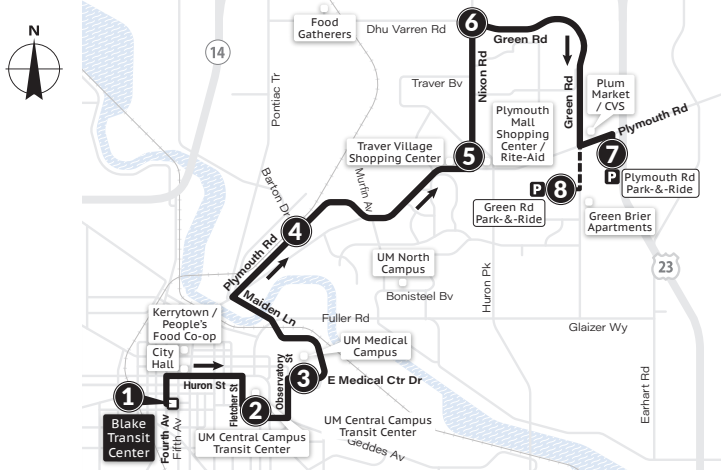

MONDAY-FRIDAY

Blake Transit Center 1	U-M Central Campus Transit Ctr 2	U-M Mott Hospital 3	Plymouth & Barton 4	Plymouth Mall 5	Green & Nixon 6	Plymouth Rd Park & Ride 7	Green Rd Park & Ride 8
6:00a	6:07a	6:14a	6:22a	6:29a	6:34a	6:42a	—
6:15a	6:22a	6:29a	6:37a	6:44a	6:49a	6:57a	—
6:30a	6:37a	6:44a	6:52a	6:59a	7:04a	7:12a	—
6:45a	6:52a	6:59a	7:07a	7:14a	7:19a	7:27a	—
7:00a	7:07a	7:14a	7:22a	7:29a	7:34a	7:42a	—
7:15a	7:22a	7:29a	7:37a	7:44a	7:49a	7:57a	—
7:30a	7:37a	7:44a	7:52a	7:59a	8:04a	8:12a	—
7:45a	7:52a	7:59a	8:07a	8:14a	8:19a	8:27a	—
8:00a	8:07a	8:14a	8:22a	8:29a	8:34a	8:42a	—
8:15a	8:22a	8:29a	8:37a	8:44a	8:49a	8:57a	—
8:30a	8:37a	8:44a	8:52a	8:59a	9:04a	9:12a	—
8:45a	8:52a	8:59a	9:07a	9:14a	9:19a	9:27a	—
9:00a	9:05a	9:11a	9:18a	9:23a	9:27a	9:34a	—
9:15a	9:20a	9:26a	9:33a	9:38a	9:42a	9:49a	—
9:30a	9:35a	9:41a	9:48a	9:53a	9:57a	10:04a	—
9:45a	9:50a	9:56a	10:03a	10:08a	10:12a	10:19a	—
10:00a	10:05a	10:11a	10:18a	10:23a	10:27a	10:34a	—
10:15a	10:20a	10:26a	10:33a	10:38a	10:42a	10:49a	—
10:30a	10:35a	10:41a	10:48a	10:53a	10:57a	11:04a	—
10:45a	10:50a	10:56a	11:03a	11:08a	11:12a	11:19a	—
11:00a	11:05a	11:11a	11:18a	11:23a	11:27a	11:34a	—
11:15a	11:20a	11:26a	11:33a	11:38a	11:42a	11:49a	—
11:30a	11:35a	11:41a	11:48a	11:53a	11:57a	12:04p	—
11:45a	11:50a	11:56a	12:03p	12:08p	12:12p	12:19p	—
12:00p	12:05p	12:11p	12:18p	12:23p	12:27p	12:34p	—
12:15p	12:20p	12:26p	12:33p	12:38p	12:42p	12:49p	—
12:30p	12:35p	12:41p	12:48p	12:53p	12:57p	1:04p	—
12:45p	12:50p	12:56p	1:03p	1:08p	1:12p	1:19p	—
1:00p	1:05p	1:11p	1:18p	1:23p	1:27p	1:34p	—
1:15p	1:20p	1:26p	1:33p	1:38p	1:42p	1:49p	—
1:30p	1:35p	1:41p	1:48p	1:53p	1:57p	2:04p	—
1:45p	1:50p	1:56p	2:03p	2:08p	2:12p	2:19p	—
2:00p	2:05p	2:11p	2:18p	2:23p	2:27p	2:34p	—
2:15p	2:20p	2:26p	2:33p	2:38p	2:42p	2:49p	—
2:30p	2:35p	2:41p	2:48p	2:53p	2:57p	3:04p	—
2:45p	2:52p	2:59p	3:07p	3:14p	3:19p	3:27p	—
3:00p	3:07p	3:14p	3:22p	3:29p	3:34p	3:42p	—
3:15p	3:22p	3:29p	3:37p	3:44p	3:49p	3:57p	—
3:30p	3:37p	3:44p	3:52p	3:59p	4:04p	4:12p	—
3:45p	3:52p	3:59p	4:07p	4:14p	4:19p	4:27p	—
4:00p	4:07p	4:14p	4:22p	4:29p	4:34p	4:42p	—
4:15p	4:22p	4:29p	4:37p	4:44p	4:49p	4:57p	—
4:30p	4:37p	4:44p	4:52p	4:59p	5:04p	5:12p	—