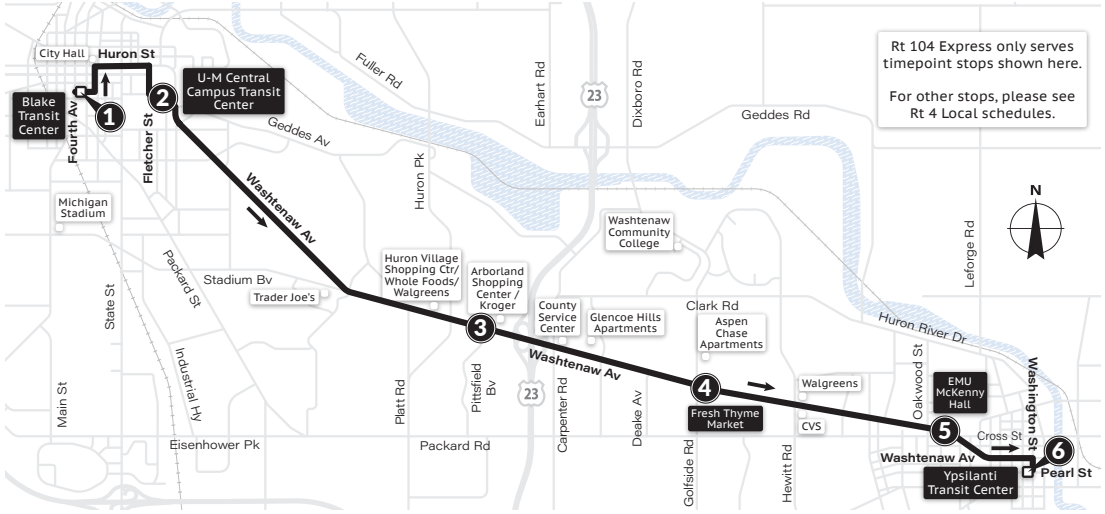

Rt 104 Express only serves timepoint stops shown here.
For other stops, please see Rt 4 Local schedules.

MONDAY-FRIDAY

Blake Transit Center 1	U-M Central Campus Transit Ctr 2	Washt. & Pittsfield 3	Washt. & Golfside 4	Washt. - EMU 5	Ypsilanti Transit Center 6
6:30a	6:35a	6:47a	6:52a	6:57a	7:00a
7:00a	7:05a	7:17a	7:22a	7:27a	7:30a
7:30a	7:35a	7:47a	7:52a	7:57a	8:00a
8:00a	8:05a	8:17a	8:22a	8:27a	8:30a
8:30a	8:35a	8:47a	8:52a	8:57a	9:00a
9:00a	9:05a	9:17a	9:22a	9:27a	9:30a
9:30a	9:35a	9:47a	9:52a	9:57a	10:00a
10:00a	10:05a	10:17a	10:22a	10:27a	10:30a
10:30a	10:35a	10:47a	10:52a	10:57a	11:00a
11:00a	11:05a	11:17a	11:22a	11:27a	11:30a
11:30a	11:35a	11:47a	11:52a	11:57a	12:00p
12:00p	12:05p	12:17p	12:22p	12:27p	12:30p
12:30p	12:35p	12:47p	12:52p	12:57p	1:00p
1:00p	1:05p	1:17p	1:22p	1:27p	1:30p
1:30p	1:35p	1:47p	1:52p	1:57p	2:00p
2:00p	2:05p	2:17p	2:22p	2:27p	2:30p
2:30p	2:35p	2:47p	2:52p	2:57p	3:00p
3:00p	3:05p	3:17p	3:22p	3:27p	3:30p
3:30p	3:35p	3:52p	3:57p	4:02p	4:07p
4:00p	4:05p	4:22p	4:27p	4:32p	4:37p
4:30p	4:35p	4:52p	4:57p	5:02p	5:07p
5:00p	5:05p	5:22p	5:27p	5:32p	5:37p
5:30p	5:35p	5:52p	5:57p	6:02p	6:07p
6:00p	6:05p	6:22p	6:27p	6:32p	6:37p

No Saturday or Sunday Service