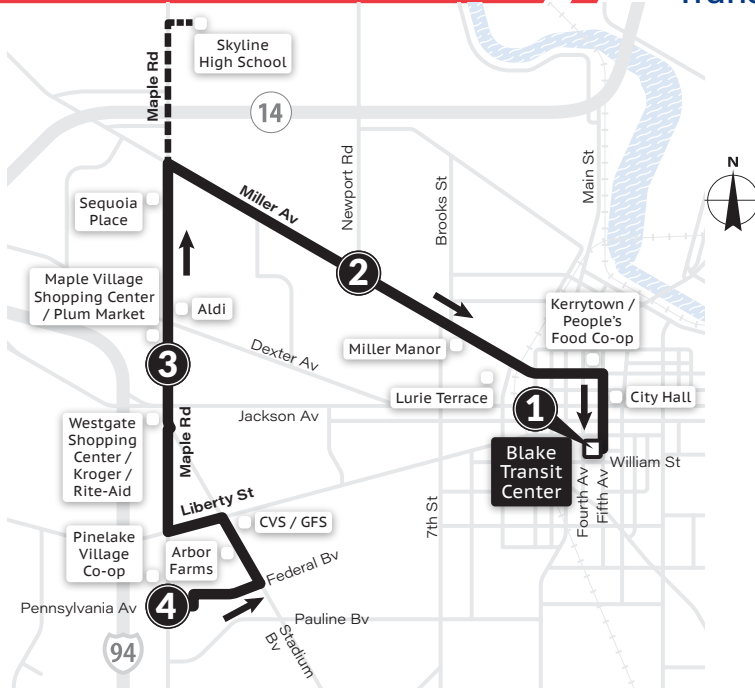

ROUTE 32 Miller-Maple

To Blake
Transit Center

MONDAY-FRIDAY

Pennsylvania & Maple ④	Maple Village ③	Miller & Newport ②	Blake Transit Center ①
6:12a	6:19a	6:23a	6:42a
6:42a	6:49a	6:53a	7:12a
7:12a	7:18a*	7:28a	7:42a
7:42a	7:48a*	7:58a	8:12a
8:12a	8:19a	8:23a	8:42a
8:42a	8:49a	8:53a	9:12a
9:12a	9:19a	9:23a	9:42a
9:42a	9:49a	9:53a	10:12a
10:12a	10:19a	10:23a	10:42a
10:42a	10:49a	10:53a	11:12a
11:12a	11:19a	11:23a	11:42a
11:42a	11:49a	11:53a	12:12p
12:12p	12:19p	12:23p	12:42p
12:42p	12:49p	12:53p	1:12p
1:12p	1:19p	1:23p	1:42p
1:42p	1:49p	1:53p	2:12p
2:12p	2:19p	2:23p	2:42p
2:42p	2:48p*	2:58p	3:12p
3:12p	3:18p*	3:28p	3:42p
3:42p	3:49p	3:53p	4:12p
4:12p	4:19p	4:23p	4:42p
4:42p	4:49p	4:53p	5:12p
5:12p	5:19p	5:23p	5:42p
5:42p	5:49p	5:53p	6:12p
6:12p	6:19p	6:23p	6:42p
6:42p	6:49p	6:53p	7:12p
7:42p	7:49p	7:53p	8:12p
8:42p	8:49p	8:53p	9:12p
9:42p	9:49p	9:53p	10:12p
10:42p	10:49p	10:53p	11:12p
11:42p	11:49p	11:53p	12:12a

SATURDAY & SUNDAY

Pennsylvania & Maple ④	Maple Village ③	Miller & Newport ②	Blake Transit Center ①
7:12a	7:19a	7:23a	7:42a
7:42a	7:49a	7:53a	8:12a
▲ SATURDAY ONLY ▲			
8:12a	8:19a	8:23a	8:42a
8:42a	8:49a	8:53a	9:12a
9:12a	9:19a	9:23a	9:42a
9:42a	9:49a	9:53a	10:12a
10:12a	10:19a	10:23a	10:42a
10:42a	10:49a	10:53a	11:12a
11:12a	11:19a	11:23a	11:42a
11:42a	11:49a	11:53a	12:12p
12:12p	12:19p	12:23p	12:42p
12:42p	12:49p	12:53p	1:12p
1:12p	1:19p	1:23p	1:42p
1:42p	1:49p	1:53p	2:12p
2:12p	2:19p	2:23p	2:42p
2:42p	2:49p	2:53p	3:12p
3:12p	3:19p	3:23p	3:42p
3:42p	3:49p	3:53p	4:12p
4:12p	4:19p	4:23p	4:42p
4:42p	4:49p	4:53p	5:12p
5:12p	5:19p	5:23p	5:42p
5:42p	5:49p	5:53p	6:12p
6:12p	6:19p	6:23p	6:42p
6:42p	6:49p	6:53p	7:12p
7:42p	7:49p	7:53p	8:12p
8:42p	8:49p	8:53p	9:12p
▼ SATURDAY ONLY ▼			
9:42p	9:49p	9:53p	10:12p
10:42p	10:49p	10:53p	11:12p
11:42p	11:49p	11:53p	12:12a

*Trip serves Skyline High School.