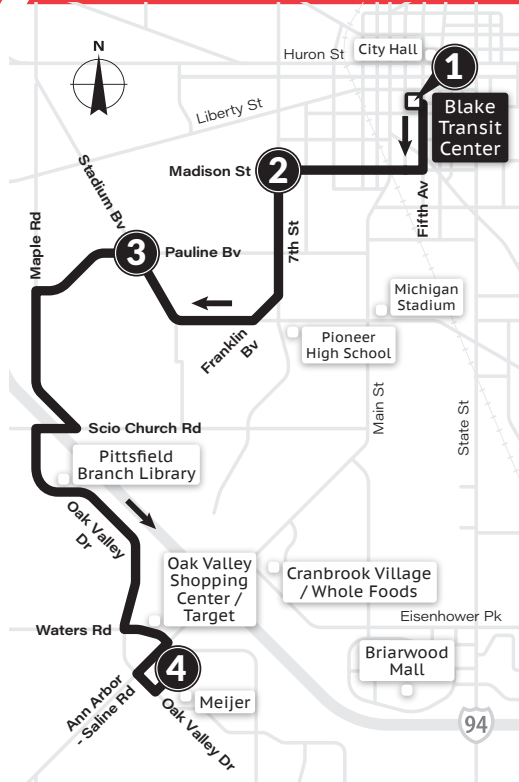

MONDAY-FRIDAY

SATURDAY & SUNDAY

Blake Transit Center ①	Madison & Seventh ②	Pauline & Stadium ③	Meijer (Ann Arbor - Saline Rd) ④
6:15a	6:19a	6:25a	6:36a
6:45a	6:49a	6:55a	7:06a
7:15a	7:19a	7:25a	7:36a
7:45a	7:49a	7:55a	8:06a
8:15a	8:19a	8:25a	8:36a
8:45a	8:49a	8:55a	9:06a
9:15a	9:19a	9:25a	9:36a
9:45a	9:49a	9:55a	10:06a
10:15a	10:19a	10:25a	10:36a
10:45a	10:49a	10:55a	11:06a
11:15a	11:19a	11:25a	11:36a
11:45a	11:49a	11:55a	12:06p
12:15p	12:19p	12:25p	12:36p
12:45p	12:49p	12:55p	1:06p
1:15p	1:19p	1:25p	1:36p
1:45p	1:49p	1:55p	2:06p
2:15p	2:19p	2:25p	2:36p
2:45p	2:49p	2:55p	3:06p
3:15p	3:19p	3:25p	3:36p
3:45p	3:49p	3:55p	4:06p
4:15p	4:19p	4:25p	4:36p
4:45p	4:49p	4:55p	5:06p
5:15p	5:19p	5:25p	5:36p
5:45p	5:49p	5:55p	6:06p
6:15p	6:19p	6:25p	6:36p
6:45p	6:49p	6:55p	7:06p
7:45p	7:49p	7:55p	8:06p
8:45p	8:49p	8:55p	9:06p
9:45p	9:49p	9:55p	10:06p
10:45p	10:49p	10:55p	11:06p
11:45p	11:49p	11:55p	12:06a

Blake Transit Center ①	Madison & Seventh ②	Pauline & Stadium ③	Meijer (Ann Arbor - Saline Rd) ④
7:15a	7:19a	7:25a	7:36a
7:45a	7:49a	7:55a	8:06a
▲ SATURDAY ONLY ▲			
8:15a	8:19a	8:25a	8:36a
8:45a	8:49a	8:55a	9:06a
9:15a	9:19a	9:25a	9:36a
9:45a	9:49a	9:55a	10:06a
10:15a	10:19a	10:25a	10:36a
10:45a	10:49a	10:55a	11:06a
11:15a	11:19a	11:25a	11:36a
11:45a	11:49a	11:55a	12:06p
12:15p	12:19p	12:25p	12:36p
12:45p	12:49p	12:55p	1:06p
1:15p	1:19p	1:25p	1:36p
1:45p	1:49p	1:55p	2:06p
2:15p	2:19p	2:25p	2:36p
2:45p	2:49p	2:55p	3:06p
3:15p	3:19p	3:25p	3:36p
3:45p	3:49p	3:55p	4:06p
4:15p	4:19p	4:25p	4:36p
4:45p	4:49p	4:55p	5:06p
5:15p	5:19p	5:25p	5:36p
5:45p	5:49p	5:55p	6:06p
6:45p	6:49p	6:55p	7:06p
7:45p	7:49p	7:55p	8:06p
8:45p	8:49p	8:55p	9:06p
▼ SATURDAY ONLY ▼			
9:45p	9:49p	9:55p	10:06p
10:45p	10:49p	10:55p	11:06p
11:45p	11:49p	11:55p	12:06a