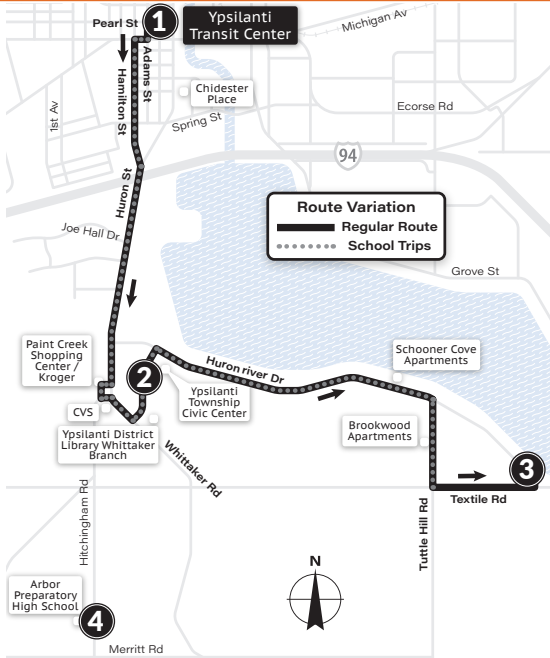

46 Huron-Paint Creek

To Huron River & Textile

Service also provided via **FlexRide-East**. See the FlexRide Service page for more information.

SATURDAY

Ypsilanti Transit Center 1	Ypsilanti Twp Civic Center 2	Huron River & Textile 3
7:00a	7:09a	7:19a
7:30a	7:39a	7:49a
8:00a	8:09a	8:19a
8:30a	8:39a	8:49a
9:00a	9:09a	9:19a
9:30a	9:39a	9:49a
10:00a	10:09a	10:19a
10:30a	10:39a	10:49a
11:00a	11:09a	11:19a
11:30a	11:39a	11:49a
12:00p	12:09p	12:19p
12:30p	12:39p	12:49p
1:00p	1:09p	1:19p
1:30p	1:39p	1:49p
2:00p	2:09p	2:19p
2:30p	2:39p	2:49p
3:00p	3:09p	3:19p
3:30p	3:39p	3:49p
4:00p	4:09p	4:19p
4:30p	4:39p	4:49p
5:00p	5:09p	5:19p
5:30p	5:39p	5:49p
6:00p	6:09p	6:19p
7:00p	7:09p	7:19p
8:00p	8:09p	8:19p
9:00p	9:09p	9:19p
10:00p	10:09p	10:19p
11:00p	11:09p	11:19p

SUNDAY

8:00a	8:09a	8:19a
8:30a	8:39a	8:49a
9:00a	9:09a	9:19a
9:30a	9:39a	9:49a
10:00a	10:09a	10:19a
10:30a	10:39a	10:49a
11:00a	11:09a	11:19a
11:30a	11:39a	11:49a
12:00p	12:09p	12:19p
12:30p	12:39p	12:49p
1:00p	1:09p	1:19p
1:30p	1:39p	1:49p
2:00p	2:09p	2:19p
2:30p	2:39p	2:49p
3:00p	3:09p	3:19p
3:30p	3:39p	3:49p
4:00p	4:09p	4:19p
4:30p	4:39p	4:49p
5:00p	5:09p	5:19p
5:30p	5:39p	5:49p
6:00p	6:09p	6:19p
7:00p	7:09p	7:19p
8:00p	8:09p	8:19p
9:00p	9:09p	9:19p

MONDAY-FRIDAY

Ypsilanti Transit Center 1	Ypsilanti Twp Civic Center 2	Huron River & Textile 3	Arbor Prep School 4
6:00a	6:09a	6:19a	—
6:30a	6:39a	6:49a	—
7:00a	7:09a	—	7:19a
7:30a	7:39a	—	7:49a
8:00a	8:09a	8:19a	—
8:30a	8:39a	8:49a	—
9:00a	9:09a	9:19a	—
9:30a	9:39a	9:49a	—
10:00a	10:09a	10:19a	—
10:30a	10:39a	10:49a	—
11:00a	11:09a	11:19a	—
11:30a	11:39a	11:49a	—
12:00p	12:09p	12:19p	—
12:30p	12:39p	12:49p	—
1:00p	1:09p	1:19p	—
1:30p	1:39p	1:49p	—
2:00p	2:09p	2:19p	—
2:30p	2:39p	2:49p	—
3:00p	3:09p	—	3:19p
3:30p	3:39p	3:49p	—
4:00p	4:09p	—	4:19p
4:30p	4:39p	4:49p	—
5:00p	5:09p	5:19p	—
5:30p	5:39p	5:49p	—
6:00p	6:09p	6:19p	—
6:30p	6:39p	6:49p	—
7:00p	7:09p	7:19p	—
8:00p	8:09p	8:19p	—
9:00p	9:09p	9:19p	—
10:00p	10:09p	10:19p	—
11:00p	11:09p	11:19p	—

Weekday service to Arbor Prep HS on select trips. See schedule for details.