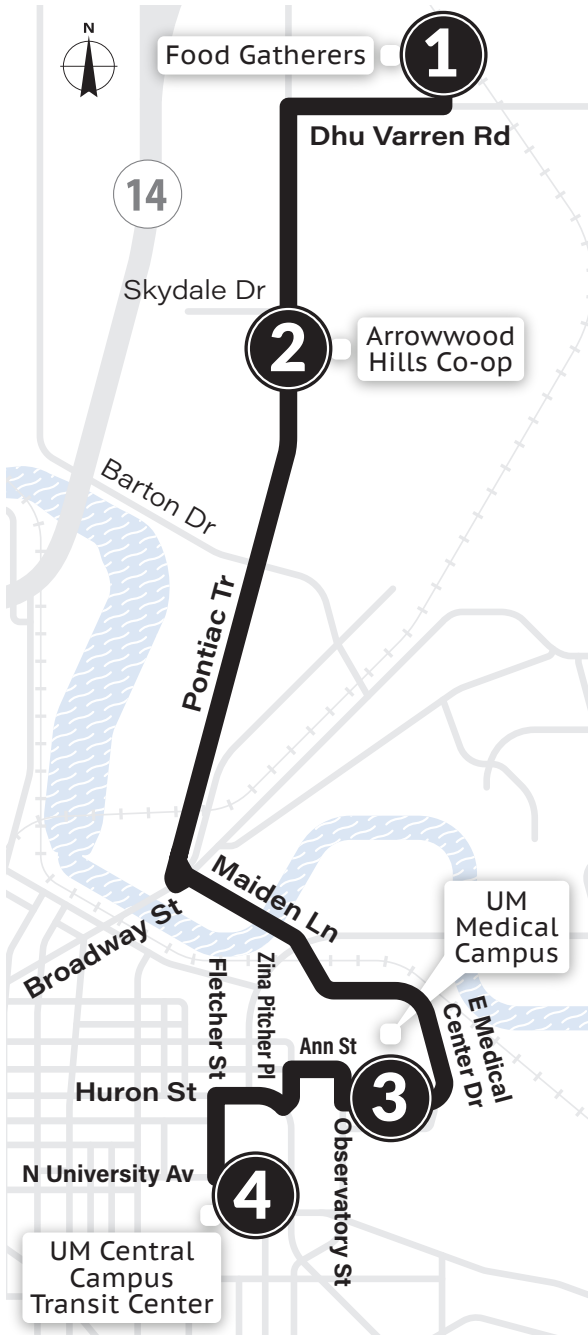

To Central Campus Transit Center

MONDAY-FRIDAY			
Food Gatherers 1	Arrowwood Hills 2	U-M Mott Hospital 3	Central Campus Transit Ctr 4
7:15a	7:20a	7:31a	7:36a
7:45a	7:50a	8:01a	8:06a
8:15a	8:20a	8:31a	8:36a
8:45a	8:50a	9:01a	9:06a
—	—	—	—
4:15p	4:20p	4:31p	4:36p
4:45p	4:50p	5:01p	5:06p
5:15p	5:20p	5:31p	5:36p
5:45p	5:50p	6:01p	6:06p

All Trips Connect to **Route 64** at the Central Campus Transit Center.

To Food Gatherers

MONDAY-FRIDAY			
Central Campus Transit Ctr 4	U-M Mott Hospital 3	Arrowwood Hills 2	Food Gatherers 1
6:51a	6:54a	7:07a	7:12a
7:21a	7:24a	7:37a	7:42a
7:51a	7:54a	8:07a	8:12a
8:21a	8:24a	8:37a	8:42a
—	—	—	—
3:51p	3:54p	4:07p	4:12p
4:21p	4:24p	4:37p	4:42p
4:51p	4:54p	5:07p	5:12p
5:21p	5:24p	5:37p	5:42p
5:51p	5:54p	6:07p	6:12p

No Saturday or Sunday Service