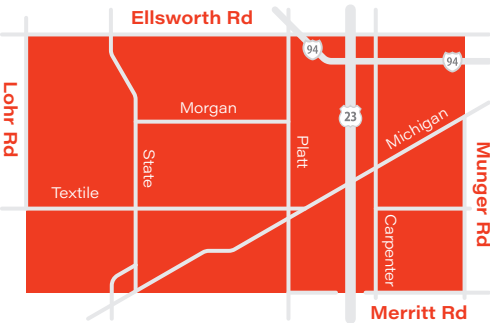

Verified Low-Income Reduced Fare

\$5.00

GroceryRide

GroceryRide provides weekly trips from several senior housing communities to local grocery stores for \$.75 each way.

FlexRide is a shared shuttle service that helps riders connect to fixed-route bus stops and to other hard-to reach destinations. FlexRide provides on-demand, curb-to-curb transportation in select locations of the greater Ann Arbor and Ypsilanti area.

West

Serves Pittsfield Township only. Direct connections to Meijer–Ann Arbor Saline Rd and Meijer Carpenter Rd available.

Hours of Operation

Monday–Friday 7:00am – 7:00pm
 Saturday–Sunday No Service

Fares