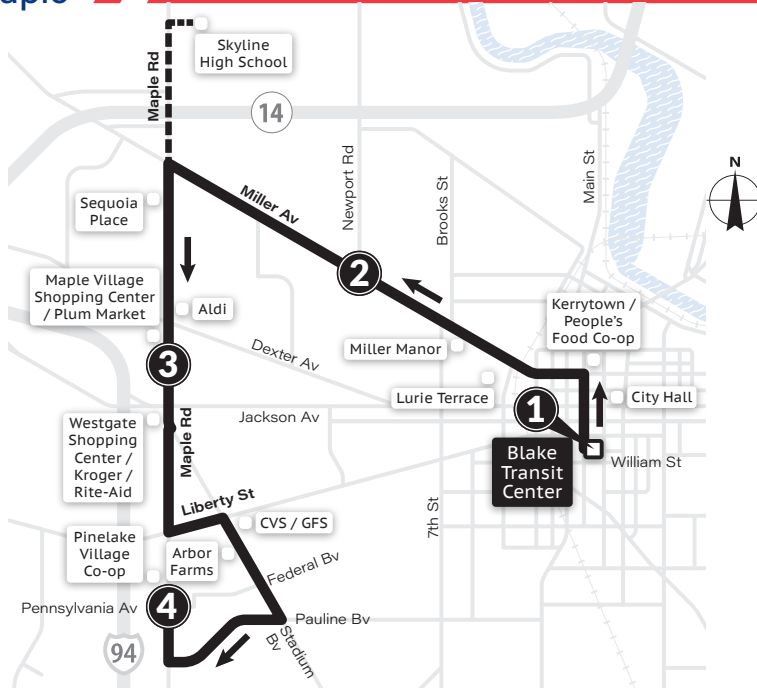

MONDAY-FRIDAY

Blake Transit Center ①	Miller & Newport ②	Maple Village ③	Pennsylvania & Maple ④
6:15a	6:20a	6:28a	6:42a
6:45a	6:50a	6:58a	7:12a
7:15a	7:20a*	7:30a	7:42a
7:45a	7:50a*	8:00a	8:12a
8:15a	8:20a	8:28a	8:42a
8:45a	8:50a	8:58a	9:12a
9:15a	9:20a	9:28a	9:42a
9:45a	9:50a	9:58a	10:12a
10:15a	10:20a	10:28a	10:42a
10:45a	10:50a	10:58a	11:12a
11:15a	11:20a	11:28a	11:42a
11:45a	11:50a	11:58a	12:12p
12:15p	12:20p	12:28p	12:42p
12:45p	12:50p	12:58p	1:12p
1:15p	1:20p	1:28p	1:42p
1:45p	1:50p	1:58p	2:12p
2:15p	2:20p	2:28p	2:42p
2:45p	2:50p*	3:00p	3:12p
3:15p	3:20p*	3:30p	3:42p
3:45p	3:50p	3:58p	4:12p
4:15p	4:20p	4:28p	4:42p
4:45p	4:50p	4:58p	5:12p
5:15p	5:20p	5:28p	5:42p
5:45p	5:50p	5:58p	6:12p
6:15p	6:20p	6:28p	6:42p
7:15p	7:20p	7:28p	7:42p
8:15p	8:20p	8:28p	8:42p
9:15p	9:20p	9:28p	9:42p
10:15p	10:20p	10:28p	10:42p
11:15p	11:20p	11:28p	11:42p

SATURDAY & SUNDAY

Blake Transit Center ①	Miller & Newport ②	Maple Village ③	Pennsylvania & Maple ④
7:15a	7:20a	7:28a	7:42a
7:45a	7:50a	7:58a	8:12a
▲ SATURDAY ONLY ▲			
8:15a	8:20a	8:28a	8:42a
8:45a	8:50a	8:58a	9:12a
9:15a	9:20a	9:28a	9:42a
9:45a	9:50a	9:58a	10:12a
10:15a	10:20a	10:28a	10:42a
10:45a	10:50a	10:58a	11:12a
11:15a	11:20a	11:28a	11:42a
11:45a	11:50a	11:58a	12:12p
12:15p	12:20p	12:28p	12:42p
12:45p	12:50p	12:58p	1:12p
1:15p	1:20p	1:28p	1:42p
1:45p	1:50p	1:58p	2:12p
2:15p	2:20p	2:28p	2:42p
2:45p	2:50p	2:58p	3:12p
3:15p	3:20p	3:28p	3:42p
3:45p	3:50p	3:58p	4:12p
4:15p	4:20p	4:28p	4:42p
4:45p	4:50p	4:58p	5:12p
5:15p	5:20p	5:28p	5:42p
5:45p	5:50p	5:58p	6:12p
6:15p	6:20p	6:28p	6:42p
7:15p	7:20p	7:28p	7:42p
8:15p	8:20p	8:28p	8:42p
9:15p	9:20p	9:28p	9:42p
▼ SATURDAY ONLY ▼			
10:15p	10:20p	10:28p	10:42p
11:15p	11:20p	11:28p	11:42p

*Trip serves Skyline High School.