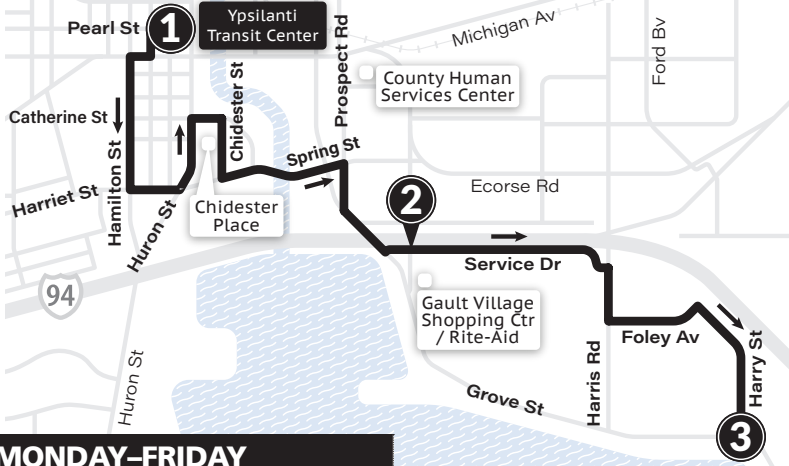

MONDAY-FRIDAY

Ypsilanti Transit Center ①	Gault Village ②	Harry & Grove ③
6:00a	6:08a	6:15a
6:30a	6:38a	6:45a
7:00a	7:08a	7:15a
7:30a	7:38a	7:45a
8:00a	8:08a	8:15a
8:30a	8:38a	8:45a
9:00a	9:08a	9:15a
9:30a	9:38a	9:45a
10:00a	10:08a	10:15a
10:30a	10:38a	10:45a
11:00a	11:08a	11:15a
11:30a	11:38a	11:45a
12:00p	12:08p	12:15p
12:30p	12:38p	12:45p
1:00p	1:08p	1:15p
1:30p	1:38p	1:45p
2:00p	2:08p	2:15p
2:30p	2:38p	2:45p
3:00p	3:08p	3:15p
3:30p	3:38p	3:45p
4:00p	4:08p	4:15p
4:30p	4:38p	4:45p
5:00p	5:08p	5:15p
5:30p	5:38p	5:45p
6:00p	6:08p	6:15p
7:00p	7:08p	7:15p
8:00p	8:08p	8:15p
9:00p	9:08p	9:15p
10:00p	10:08p	10:15p
11:00p	11:08p	11:15p

SATURDAY

Ypsilanti Transit Center ①	Gault Village ②	Harry & Grove ③
7:00a	7:08a	7:15a
7:30a	7:38a	7:45a
8:00a	8:08a	8:15a
8:30a	8:38a	8:45a
9:00a	9:08a	9:15a
9:30a	9:38a	9:45a
10:00a	10:08a	10:15a
10:30a	10:38a	10:45a
11:00a	11:08a	11:15a
11:30a	11:38a	11:45a

SATURDAY (Continued)

Ypsilanti Transit Center ①	Gault Village ②	Harry & Grove ③
12:00p	12:08p	12:15p
12:30p	12:38p	12:45p
1:00p	1:08p	1:15p
1:30p	1:38p	1:45p
2:00p	2:08p	2:15p
2:30p	2:38p	2:45p
3:00p	3:08p	3:15p
3:30p	3:38p	3:45p
4:00p	4:08p	4:15p
4:30p	4:38p	4:45p
5:00p	5:08p	5:15p
5:30p	5:38p	5:45p
6:00p	6:08p	6:15p
7:00p	7:08p	7:15p
8:00p	8:08p	8:15p
9:00p	9:08p	9:15p
10:00p	10:08p	10:15p
11:00p	11:08p	11:15p

SUNDAY

8:00a	8:08a	8:15a
8:30a	8:38a	8:45a
9:00a	9:08a	9:15a
9:30a	9:38a	9:45a
10:00a	10:08a	10:15a
10:30a	10:38a	10:45a
11:00a	11:08a	11:15a
11:30a	11:38a	11:45a
12:00p	12:08p	12:15p
12:30p	12:38p	12:45p
1:00p	1:08p	1:15p
1:30p	1:38p	1:45p
2:00p	2:08p	2:15p
2:30p	2:38p	2:45p
3:00p	3:08p	3:15p
3:30p	3:38p	3:45p
4:00p	4:08p	4:15p
4:30p	4:38p	4:45p
5:00p	5:08p	5:15p
5:30p	5:38p	5:45p
6:00p	6:08p	6:15p
7:00p	7:08p	7:15p
8:00p	8:08p	8:15p
9:00p	9:08p	9:15p