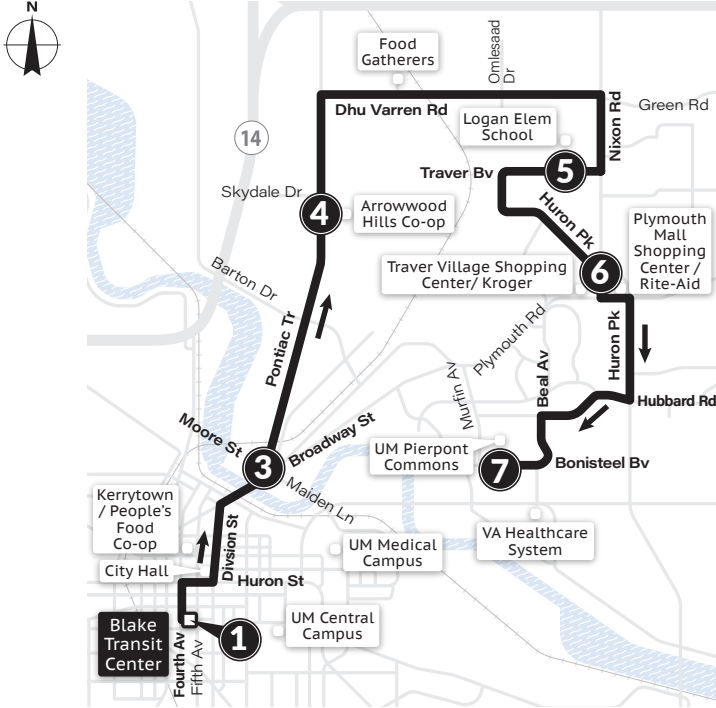

MONDAY-FRIDAY

Blake Transit Center 1	Pontiac & Moore 3	Arrowwood Hills 4	Traver & Logan School 5	Plymouth Mall 6	Pierpont Commons 7
6:30a	6:35a	6:41a	6:48a	6:51a	7:03a
7:00a	7:05a	7:11a	7:18a	7:21a	7:33a
7:30a	7:35a	7:41a	7:48a	7:51a	8:03a
8:00a	8:05a	8:11a	8:18a	8:21a	8:33a
8:30a	8:35a	8:41a	8:48a	8:51a	9:03a
9:00a	9:05a	9:11a	9:18a	9:21a	9:33a
9:30a	9:34a	9:38a	9:45a	9:48a	9:57a
10:00a	10:04a	10:08a	10:15a	10:18a	10:27a
10:30a	10:34a	10:38a	10:45a	10:48a	10:57a
11:00a	11:04a	11:08a	11:15a	11:18a	11:27a
11:30a	11:34a	11:38a	11:45a	11:48a	11:57a
12:00p	12:04p	12:08p	12:15p	12:18p	12:27p
12:30p	12:34p	12:38p	12:45p	12:48p	12:57p
1:00p	1:04p	1:08p	1:15p	1:18p	1:27p
1:30p	1:34p	1:38p	1:45p	1:48p	1:57p
2:00p	2:05p	2:11p	2:18p	2:21p	2:33p
2:30p	2:35p	2:41p	2:48p	2:51p	3:03p
3:00p	3:05p	3:11p	3:18p	3:21p	3:33p
3:30p	3:35p	3:41p	3:48p	3:51p	4:03p
4:00p	4:05p	4:11p	4:18p	4:21p	4:33p
4:30p	4:35p	4:41p	4:48p	4:51p	5:03p
5:00p	5:05p	5:11p	5:18p	5:21p	5:33p
5:30p	5:35p	5:41p	5:48p	5:51p	6:03p
6:00p	6:05p	6:11p	6:18p	6:21p	6:33p
7:00p	7:05p	7:11p	7:18p	7:21p	7:33p
8:00p	8:04p	8:08p	8:15p	8:18p	8:27p
9:00p	9:04p	9:08p	9:15p	9:18p	9:27p
10:00p	10:04p	10:08p	10:15p	10:18p	10:27p
11:00p	11:04p	11:08p	11:15p	11:18p	11:27p