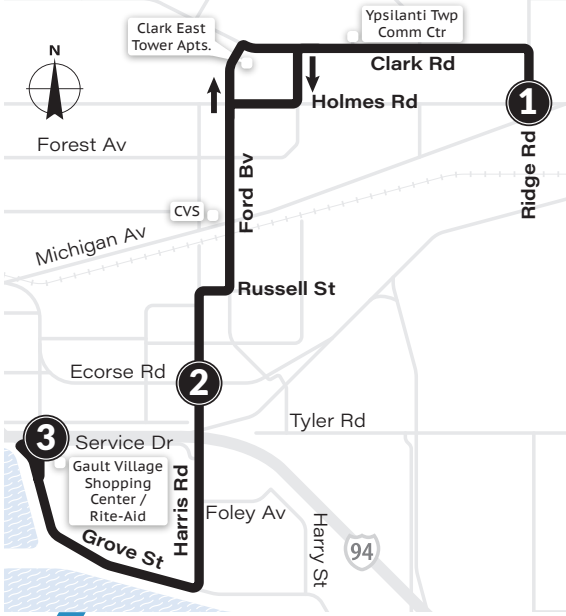

ROUTE 68 Harris-Ford

Most Trips Connect to **Route 43** at Holmes & Ridge

To Gault Village

To Holmes & Ridge

MONDAY-FRIDAY			MONDAY-FRIDAY		
Holmes & Ridge 1	Harris & Ecorse 2	Gault Village 3	Gault Village 3	Harris & Ecorse 2	Holmes & Ridge 1
6:13a	6:21a	6:25a	6:00a	6:05a	6:13a
6:43a	6:51a	6:55a	6:30a	6:35a	6:43a
7:13a	7:21a	7:25a	7:00a	7:05a	7:13a
7:43a	7:51a	7:55a	7:30a	7:35a	7:43a
8:13a	8:21a	8:25a	8:00a	8:05a	8:13a
8:43a	8:51a	8:55a	8:30a	8:35a	8:43a
9:13a	9:21a	9:25a	9:00a	9:05a	9:13a
9:43a	9:51a	9:55a	9:30a	9:35a	9:43a
10:13a	10:21a	10:25a	10:00a	10:05a	10:13a
10:43a	10:51a	10:55a	10:30a	10:35a	10:43a
11:13a	11:21a	11:25a	11:00a	11:05a	11:13a
11:43a	11:51a	11:55a	11:30a	11:35a	11:43a
12:13p	12:21p	12:25p	12:00p	12:05p	12:13p
12:43p	12:51p	12:55p	12:30p	12:35p	12:43p
1:13p	1:21p	1:25p	1:00p	1:05p	1:13p
1:43p	1:51p	1:55p	1:30p	1:35p	1:43p
2:13p	2:21p	2:25p	2:00p	2:05p	2:13p
2:43p	2:51p	2:55p	2:30p	2:35p	2:43p
3:13p	3:21p	3:25p	3:00p	3:05p	3:13p
3:43p	3:51p	3:55p	3:30p	3:35p	3:43p
4:13p	4:21p	4:25p	4:00p	4:05p	4:13p
4:43p	4:51p	4:55p	4:30p	4:35p	4:43p
5:13p	5:21p	5:25p	5:00p	5:05p	5:13p
5:43p	5:51p	5:55p	5:30p	5:35p	5:43p
6:28p	6:36p	6:40p	6:00p	6:05p	6:13p
7:28p	7:36p	7:40p	6:45p	6:50p	6:58p
8:28p	8:36p	8:40p	7:45p	7:50p	7:58p
9:28p	9:36p	9:40p	8:45p	8:50p	8:58p
10:28p	10:36p	10:40p	9:45p	9:50p	9:58p
11:28p	11:36p	11:40p	10:45p	10:50p	10:58p
			11:45p	11:50p	11:58p*

*Trip does NOT connect to Route 43