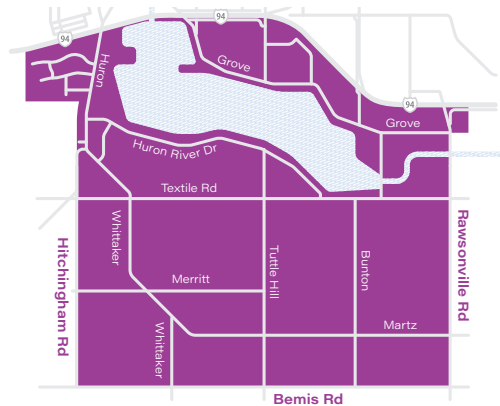

Hours of Operation

Monday–Friday 6:00am – 10:00pm
Saturday 8:00am – 9:00pm
Sunday 9:00am – 7:00pm

Reservations

(Same-day and next-day reservations)

734-794-0377

Visit MyFlexRide.org to start planning your trip.