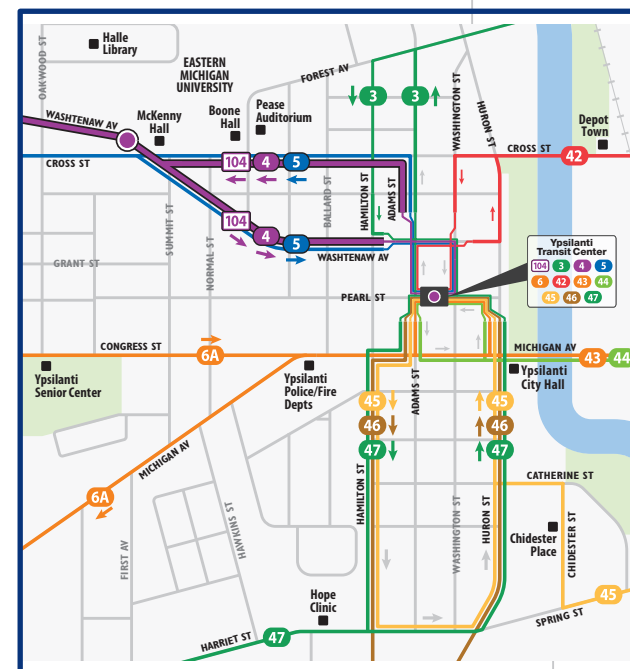

Route 24:

- Replaced by Routes 6B and 67.

Route 6:

- 6A trips will serve Ann Arbor to Ypsilanti using existing routing 7 days a week.

- 6B trips will serve downtown Ann Arbor to Briarwood Mall Monday-Friday.

Route 67:

- New route operating 7 days a week.
- Serves Briarwood Mall to Trinity Health before 6pm.
- Serves Briarwood Mall to WCC after 6pm.

Route 43:

- Reverse one-way loop on eastern end of route.

TheRide System Map

Effective August 25, 2024

Downtown Ann Arbor

Downtown Ypsilanti

MAP LEGEND

	Full-time service		City areas
	Part-time service		Park & Ride lot
	Bus travels in direction of arrow on this street		FlexRide areas
	Township boundaries		AirRide bus stop - service to DTW airport
	Express service		Express stop