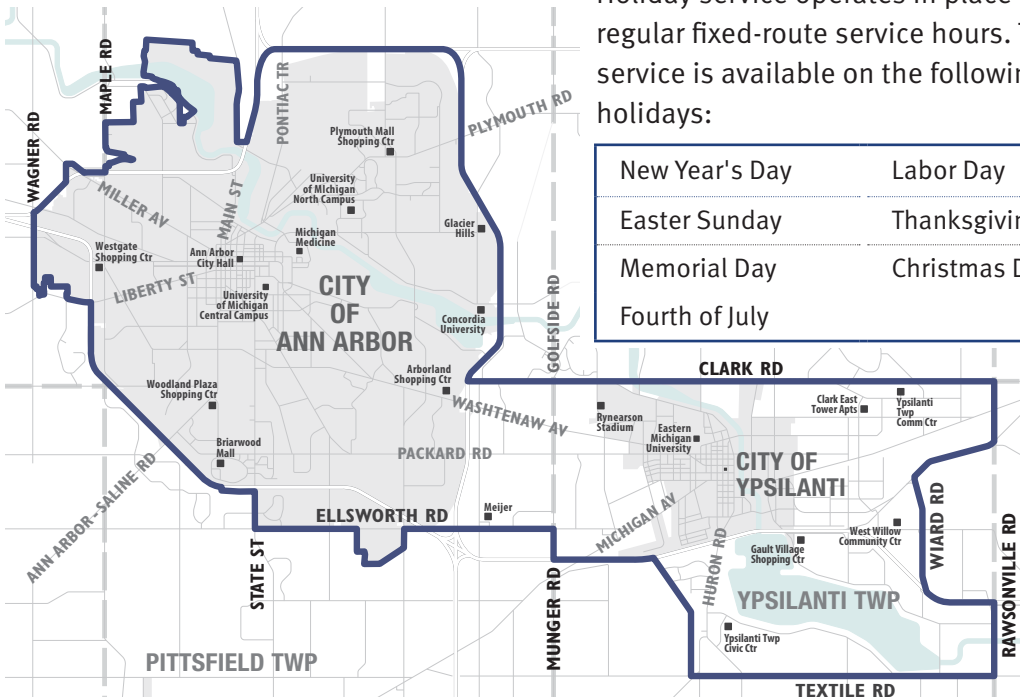

Reservations stop at 5:15am Monday–Friday (5:00am for trips outside of Ann Arbor) and 6:15am Saturday–Sunday (6:00am for trips outside of Ann Arbor).

Map of Service Area:

Holiday Service

Holiday service operates in place of regular fixed-route service hours. This service is available on the following holidays: