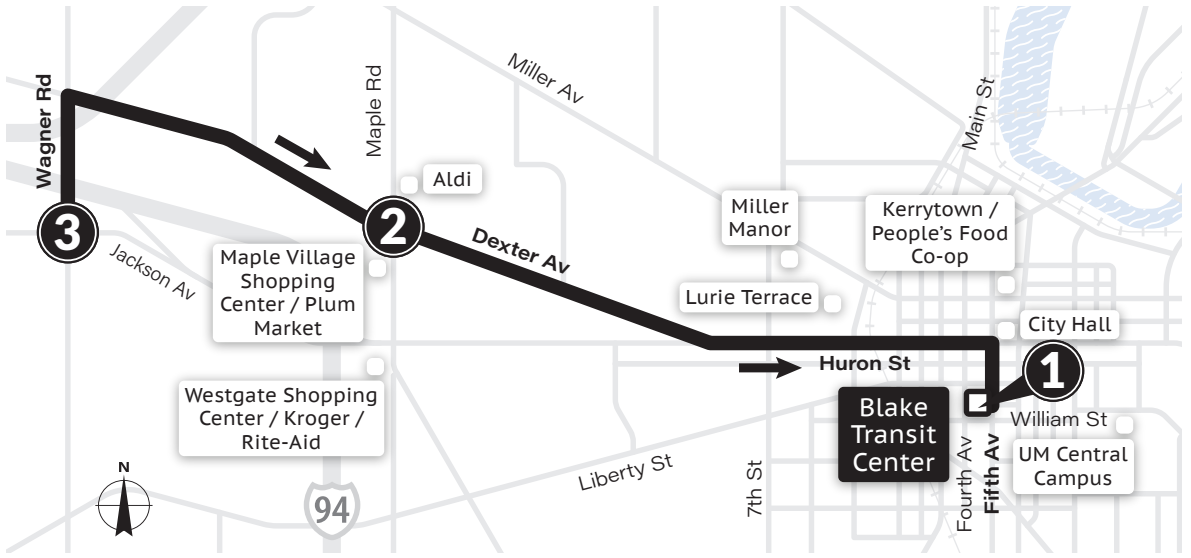

MONDAY-FRIDAY		
Jackson & Wagner ③	Dexter & Maple ②	Blake Transit Center ①
6:24a	6:28a	6:42a
6:54a	6:58a	7:12a
7:24a	7:28a	7:42a
7:54a	7:58a	8:12a
8:24a	8:28a	8:42a
8:54a	8:58a	9:12a
9:24a	9:28a	9:42a
9:54a	9:58a	10:12a
10:24a	10:28a	10:42a
10:54a	10:58a	11:12a
11:24a	11:28a	11:42a
11:54a	11:58a	12:12p
12:24p	12:28p	12:42p
12:54p	12:58p	1:12p
1:24p	1:28p	1:42p
1:54p	1:58p	2:12p
2:24p	2:28p	2:42p
2:54p	2:58p	3:12p
3:24p	3:28p	3:42p
3:54p	3:58p	4:12p
4:24p	4:28p	4:42p
4:54p	4:58p	5:12p
5:24p	5:28p	5:42p
5:54p	5:58p	6:12p
6:24p	6:28p	6:42p
7:24p	7:28p	7:42p
8:24p	8:28p	8:42p
9:24p	9:28p	9:42p
10:24p	10:28p	10:42p
11:24p	11:28p	11:42p

SATURDAY & SUNDAY		
Jackson & Wagner ③	Dexter & Maple ②	Blake Transit Center ①
7:24a	7:28a	7:42a
7:54a	7:58a	8:12a
▲ SATURDAY ONLY ▲		
8:24a	8:28a	8:42a
8:54a	8:58a	9:12a
9:24a	9:28a	9:42a
9:54a	9:58a	10:12a
10:24a	10:28a	10:42a
10:54a	10:58a	11:12a
11:24a	11:28a	11:42a
11:54a	11:58a	12:12p
12:24p	12:28p	12:42p
12:54p	12:58p	1:12p
1:24p	1:28p	1:42p
1:54p	1:58p	2:12p
2:24p	2:28p	2:42p
2:54p	2:58p	3:12p
3:24p	3:28p	3:42p
3:54p	3:58p	4:12p
4:24p	4:28p	4:42p
4:54p	4:58p	5:12p
5:24p	5:28p	5:42p
5:54p	5:58p	6:12p
6:24p	6:28p	6:42p
7:24p	7:28p	7:42p
8:24p	8:28p	8:42p
▼ SATURDAY ONLY ▼		
9:24p	9:28p	9:42p
10:24p	10:28p	10:42p
11:24p	11:28p	11:42p