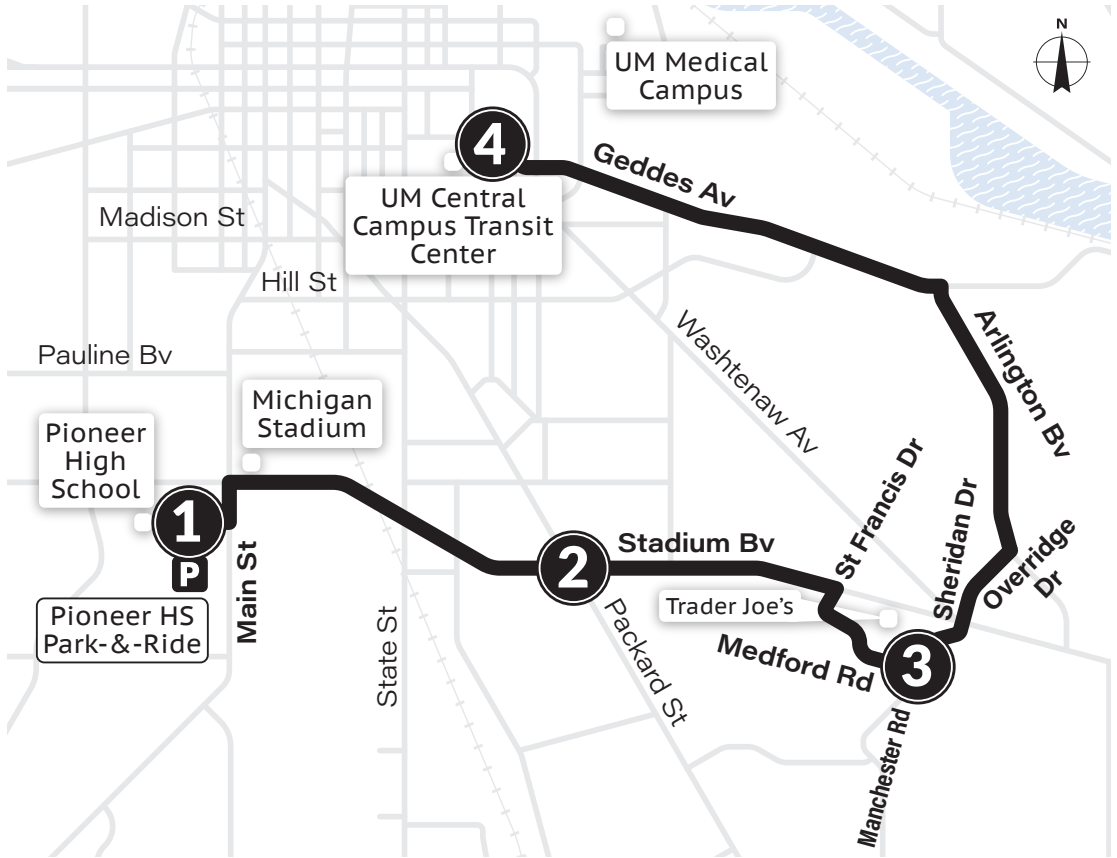

No Saturday or Sunday Service

64 Geddes-E. Stadium

All Trips Connect to **Route 63** at the Central Campus Transit Center. Remain on the bus to reach the UM Medical Campus

To Central Campus Transit Center