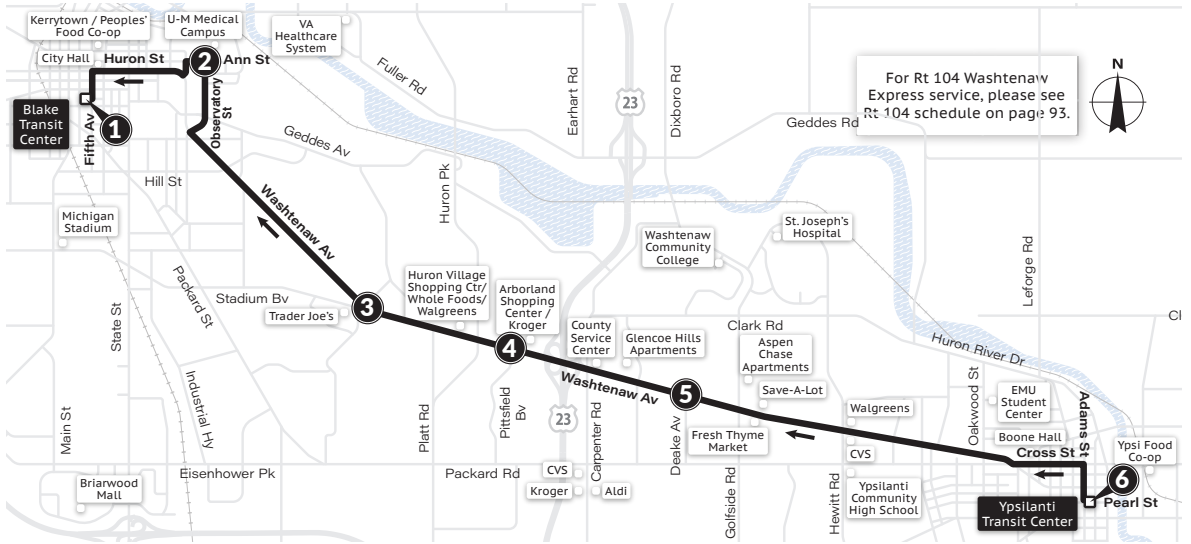

4 Washtenaw Local

To Blake Transit Center

MONDAY-FRIDAY

Ypsilanti Transit Center 6	Glencoe Crossing 5	Washt. & Pittsfield 4	Washt. & Sheridan 3	UM Hospital 2	Blake Transit Center 1
6:02a	6:13a	6:17a	6:23a	6:33a	6:44a
6:10a	6:21a	6:25a	6:31a	6:41a	6:52a
6:18a	6:29a	6:33a	6:39a	6:49a	7:00a
6:26a	6:37a	6:41a	6:47a	6:57a	7:08a
6:34a	6:45a	6:49a	6:55a	7:05a	7:16a
6:42a	6:53a	6:57a	7:03a	7:13a	7:24a
6:50a	7:01a	7:05a	7:11a	7:21a	7:32a
6:58a	7:09a	7:13a	7:19a	7:29a	7:40a
7:06a	7:17a	7:21a	7:27a	7:37a	7:48a
7:14a	7:25a	7:29a	7:35a	7:45a	7:56a
7:22a	7:33a	7:37a	7:43a	7:53a	8:04a
7:30a	7:41a	7:45a	7:51a	8:01a	8:12a
7:38a	7:49a	7:53a	7:59a	8:09a	8:20a
7:46a	7:57a	8:01a	8:07a	8:17a	8:28a
7:54a	8:05a	8:09a	8:15a	8:25a	8:36a
8:02a	8:13a	8:17a	8:23a	8:33a	8:44a
8:10a	8:21a	8:25a	8:31a	8:41a	8:52a
8:18a	8:29a	8:33a	8:39a	8:49a	9:00a
8:26a	8:37a	8:41a	8:47a	8:57a	9:08a
8:34a	8:45a	8:49a	8:55a	9:05a	9:16a
8:42a	8:53a	8:57a	9:03a	9:13a	9:24a
8:50a	9:01a	9:05a	9:11a	9:21a	9:32a
8:58a	9:09a	9:13a	9:19a	9:29a	9:40a
9:06a	9:17a	9:21a	9:27a	9:37a	9:48a
9:14a	9:25a	9:29a	9:35a	9:45a	9:56a
9:22a	9:33a	9:37a	9:43a	9:53a	10:04a
9:30a	9:41a	9:45a	9:51a	10:01a	10:12a
9:38a	9:49a	9:53a	9:59a	10:09a	10:20a
9:46a	9:57a	10:01a	10:07a	10:17a	10:28a
9:54a	10:05a	10:09a	10:15a	10:25a	10:36a
10:10a	10:21a	10:25a	10:31a	10:41a	10:51a
10:26a	10:37a	10:41a	10:47a	10:57a	11:07a
10:45a	10:56a	11:00a	11:06a	11:16a	11:26a
11:00a	11:11a	11:15a	11:21a	11:31a	11:41a

MONDAY-FRIDAY (Continued)

Ypsilanti Transit Center 6	Glencoe Crossing 5	Washt. & Pittsfield 4	Washt. & Sheridan 3	UM Hospital 2	Blake Transit Center 1
11:15a	11:26a	11:30a	11:36a	11:46a	11:56a
11:30a	11:41a	11:45a	11:51a	12:01p	12:11p
11:45a	11:56a	12:00p	12:06p	12:16p	12:26p
12:00p	12:11p	12:15p	12:21p	12:31p	12:41p
12:15p	12:26p	12:30p	12:36p	12:46p	12:56p
12:30p	12:41p	12:45p	12:51p	1:01p	1:11p
12:45p	12:56p	1:00p	1:06p	1:16p	1:26p
1:00p	1:11p	1:15p	1:21p	1:31p	1:41p
1:15p	1:26p	1:30p	1:36p	1:46p	1:56p
1:30p	1:41p	1:45p	1:51p	2:01p	2:11p
1:45p	1:56p	2:00p	2:06p	2:16p	2:26p
2:00p	2:11p	2:15p	2:21p	2:31p	2:41p
2:15p	2:26p	2:30p	2:36p	2:46p	2:56p
2:30p	2:41p	2:45p	2:51p	3:01p	3:11p
2:45p	2:56p	3:00p	3:06p	3:16p	3:26p
3:00p	3:10p	3:13p	3:18p	3:28p	3:40p
3:15p	3:25p	3:28p	3:33p	3:43p	3:55p
3:30p	3:40p	3:43p	3:48p	3:58p	4:10p
3:52p	4:02p	4:05p	4:10p	4:20p	4:32p
4:00p	4:10p	4:13p	4:18p	4:28p	4:40p
4:08p	4:18p	4:21p	4:26p	4:36p	4:48p
4:16p	4:26p	4:29p	4:34p	4:44p	4:56p
4:24p	4:34p	4:37p	4:42p	4:52p	5:04p
4:32p	4:42p	4:45p	4:50p	5:00p	5:12p
4:40p	4:50p	4:53p	4:58p	5:08p	5:20p
4:48p	4:58p	5:01p	5:06p	5:16p	5:28p
4:56p	5:06p	5:09p	5:14p	5:24p	5:36p
5:04p	5:14p	5:17p	5:22p	5:32p	5:44p
5:12p	5:22p	5:25p	5:30p	5:40p	5:52p
5:20p	5:30p	5:33p	5:38p	5:48p	6:00p
5:28p	5:38p	5:41p	5:46p	5:56p	6:08p
5:36p	5:46p	5:49p	5:54p	6:04p	6:16p
5:44p	5:54p	5:57p	6:02p	6:12p	6:24p
5:52p	6:02p	6:05p	6:10p	6:20p	6:32p