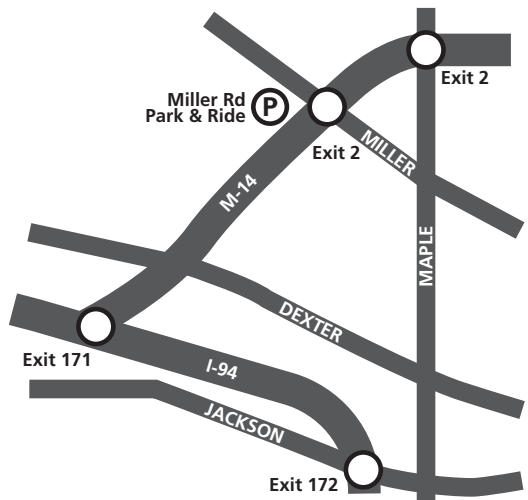

North-East Shuttle (East Medical Campus Connection), provided by the University of Michigan, boards here.

Miller Road Lot

2901 Miller Rd
Ann Arbor, MI 48103

Located in the M-14/Miller Rd interchange (exit 2).

Routes

- 34 Maple–Dexter (*weekday peak times only*)
- 61 U-M–Miller (*weekdays only*)

**Plymouth Road/
US-23 Lot** 3700 Plymouth Rd
Ann Arbor, MI 48105

Located at the Plymouth Road/US-23 interchange (exit 41).