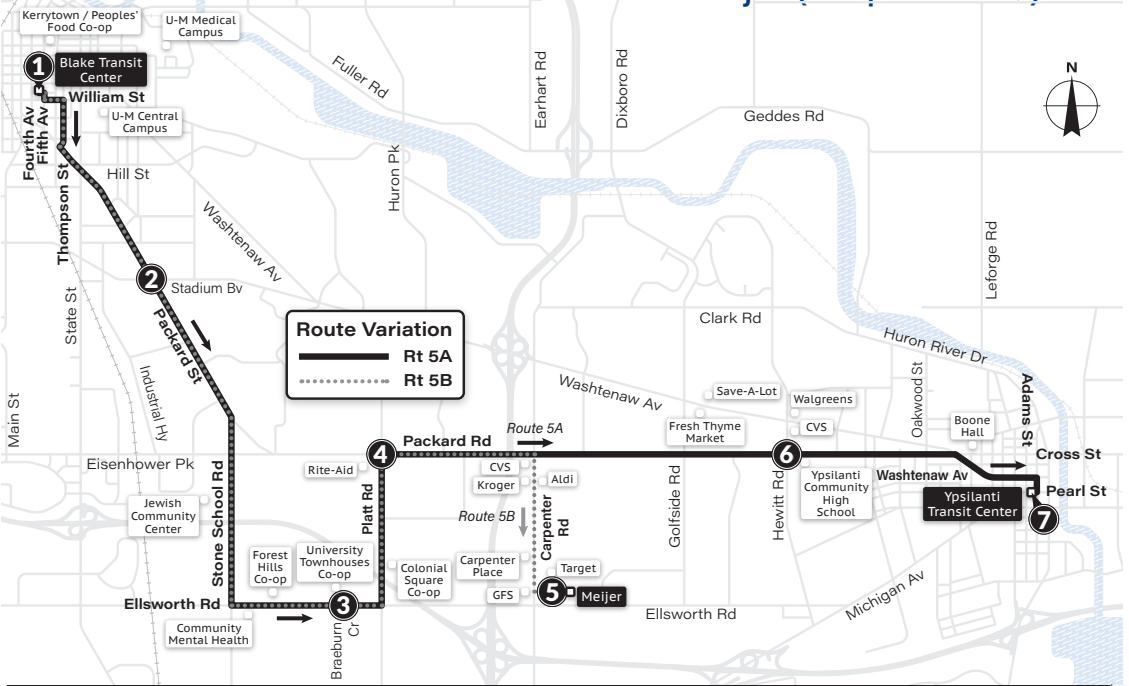

MONDAY-FRIDAY

Rt var.	Blake Transit Center ①	Packard & Stadium ②	Ellsworth & Braeburn ③	Packard & Platt ④	Meijer (Carpenter Rd) ⑤	Hewitt & Packard ⑥	Ypsilanti Transit Center ⑦
5A	6:15a	6:24a	6:35a	6:41a	—	6:51a	7:05a
5B	6:30a	6:39a	6:50a	6:56a	7:05a	—	—
5A	6:45a	6:54a	7:05a	7:11a	—	7:21a	7:35a
5B	7:00a	7:09a	7:20a	7:26a	7:35a	—	—
5A	7:15a	7:24a	7:35a	7:41a	—	7:51a	8:05a
5B	7:30a	7:39a	7:50a	7:56a	8:05a	—	—
5A	7:45a	7:54a	8:05a	8:11a	—	8:21a	8:35a
5B	8:00a	8:09a	8:20a	8:26a	8:35a	—	—
5A	8:15a	8:24a	8:35a	8:41a	—	8:51a	9:05a
5B	8:30a	8:39a	8:50a	8:56a	9:05a	—	—
5A	8:45a	8:54a	9:05a	9:11a	—	9:21a	9:35a
5B	9:00a	9:09a	9:20a	9:26a	9:35a	—	—
5A	9:15a	9:24a	9:35a	9:41a	—	9:51a	10:05a
5B	9:30a	9:39a	9:50a	9:56a	10:05a	—	—
5A	9:45a	9:54a	10:05a	10:11a	—	10:21a	10:35a
5B	10:00a	10:09a	10:20a	10:26a	10:35a	—	—
5A	10:15a	10:24a	10:35a	10:41a	—	10:51a	11:05a
5B	10:30a	10:39a	10:50a	10:56a	11:05a	—	—
5A	10:45a	10:54a	11:05a	11:11a	—	11:21a	11:35a
5B	11:00a	11:09a	11:20a	11:26a	11:35a	—	—
5A	11:15a	11:24a	11:35a	11:41a	—	11:51a	12:05p
5B	11:30a	11:39a	11:50a	11:56a	12:05p	—	—
5A	11:45a	11:54a	12:05p	12:11p	—	12:21p	12:35p
5B	12:00p	12:09p	12:20p	12:26p	12:35p	—	—
5A	12:15p	12:24p	12:35p	12:41p	—	12:51p	1:05p
5B	12:30p	12:39p	12:50p	12:56p	1:05p	—	—
5A	12:45p	12:54p	1:05p	1:11p	—	1:21p	1:35p
5B	1:00p	1:09p	1:20p	1:26p	1:35p	—	—
5A	1:15p	1:24p	1:35p	1:41p	—	1:51p	2:05p
5B	1:30p	1:39p	1:50p	1:56p	2:05p	—	—
5A	1:45p	1:54p	2:05p	2:11p	—	2:21p	2:35p
5B	2:00p	2:09p	2:20p	2:26p	2:35p	—	—
5A	2:15p	2:24p	2:35p	2:41p	—	2:51p	3:05p
5B	2:30p	2:39p	2:50p	2:56p	3:05p	—	—
5A	2:45p	2:54p	3:05p	3:11p	—	3:21p	3:35p
5B	3:00p	3:09p	3:20p	3:26p	3:35p	—	—
5A	3:15p	3:24p	3:35p	3:41p	—	3:51p	4:05p