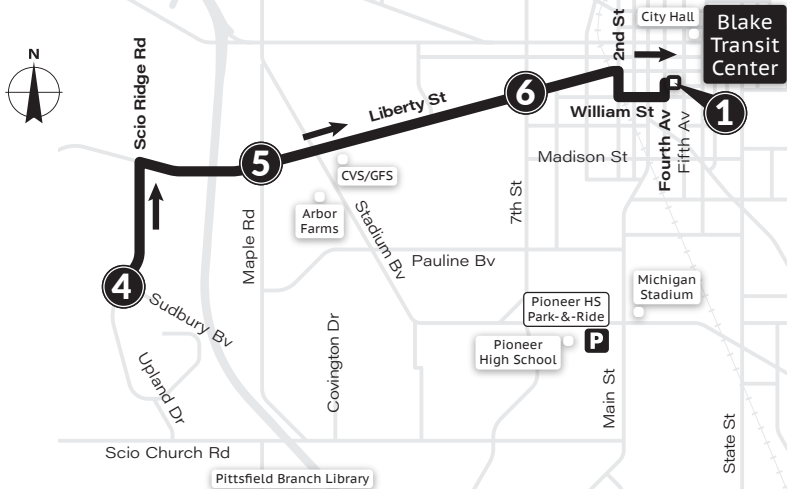

MONDAY-FRIDAY

Scio Ridge & Sudbury 4	Liberty & Maple 5	Liberty & Seventh 6	Blake Transit Center 1
6:28a	6:31a	6:34a	6:42a
6:58a	7:01a	7:04a	7:12a
7:28a	7:31a	7:34a	7:42a
7:58a	8:01a	8:04a	8:12a
8:28a	8:31a	8:34a	8:42a
8:58a	9:01a	9:04a	9:12a
9:28a	9:31a	9:34a	9:42a
9:58a	10:01a	10:04a	10:12a
10:28a	10:31a	10:34a	10:42a
11:28a	11:31a	11:34a	11:42a
12:28p	12:31p	12:34p	12:42p
1:28p	1:31p	1:34p	1:42p
2:28p	2:31p	2:34p	2:42p
3:28p	3:31p	3:34p	3:42p
3:58p	4:01p	4:04p	4:12p
4:28p	4:31p	4:34p	4:42p
4:58p	5:01p	5:04p	5:12p
5:28p	5:31p	5:34p	5:42p
5:58p	6:01p	6:04p	6:12p
6:28p	6:31p	6:34p	6:42p
6:58p	7:01p	7:04p	7:12p
7:58p	8:01p	8:04p	8:12p
8:58p	9:01p	9:04p	9:12p
9:58p	10:01p	10:04p	10:12p
10:58p	11:01p	11:04p	11:12p

SATURDAY (Continued)

Scio Ridge & Sudbury 4	Liberty & Maple 5	Liberty & Seventh 6	Blake Transit Center 1
12:58p	1:01p	1:04p	1:12p
1:58p	2:01p	2:04p	2:12p
2:58p	3:01p	3:04p	3:12p
3:28p	3:31p	3:34p	3:42p
3:58p	4:01p	4:04p	4:12p
4:28p	4:31p	4:34p	4:42p
4:58p	5:01p	5:04p	5:12p
5:28p	5:31p	5:34p	5:42p
5:58p	6:01p	6:04p	6:12p
6:28p	6:31p	6:34p	6:42p
6:58p	7:01p	7:04p	7:12p
7:58p	8:01p	8:04p	8:12p
8:58p	9:01p	9:04p	9:12p
9:58p	10:01p	10:04p	10:12p
10:58p	11:01p	11:04p	11:12p

SUNDAY

7:58a	8:01a	8:04a	8:12a
8:28a	8:31a	8:34a	8:42a
8:58a	9:01a	9:04a	9:12a
9:28a	9:31a	9:34a	9:42a
9:58a	10:01a	10:04a	10:12a
10:28a	10:31a	10:34a	10:42a
10:58a	11:01a	11:04a	11:12a
11:28a	11:31a	11:34a	11:42a
11:58a	12:01p	12:04p	12:12p
12:28p	12:31p	12:34p	12:42p
12:58p	1:01p	1:04p	1:12p
1:28p	1:31p	1:34p	1:42p
1:58p	2:01p	2:04p	2:12p
2:28p	2:31p	2:34p	2:42p
2:58p	3:01p	3:04p	3:12p
3:28p	3:31p	3:34p	3:42p
3:58p	4:01p	4:04p	4:12p
4:28p	4:31p	4:34p	4:42p
4:58p	5:01p	5:04p	5:12p
5:28p	5:31p	5:34p	5:42p
5:58p	6:01p	6:04p	6:12p
6:28p	6:31p	6:34p	6:42p
6:58p	7:01p	7:04p	7:12p
7:58p	8:01p	8:04p	8:12p
8:58p	9:01p	9:04p	9:12p

SATURDAY

Scio Ridge & Sudbury 4	Liberty & Maple 5	Liberty & Seventh 6	Blake Transit Center 1
7:28a	7:31a	7:34a	7:42a
7:58a	8:01a	8:04a	8:12a
8:28a	8:31a	8:34a	8:42a
8:58a	9:01a	9:04a	9:12a
9:28a	9:31a	9:34a	9:42a
9:58a	10:01a	10:04a	10:12a
10:28a	10:31a	10:34a	10:42a
10:58a	11:01a	11:04a	11:12a
11:58a	12:01p	12:04p	12:12p