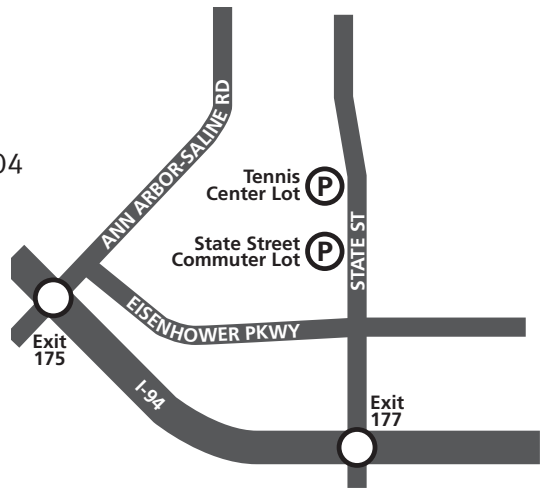

Route

62 U-M–State