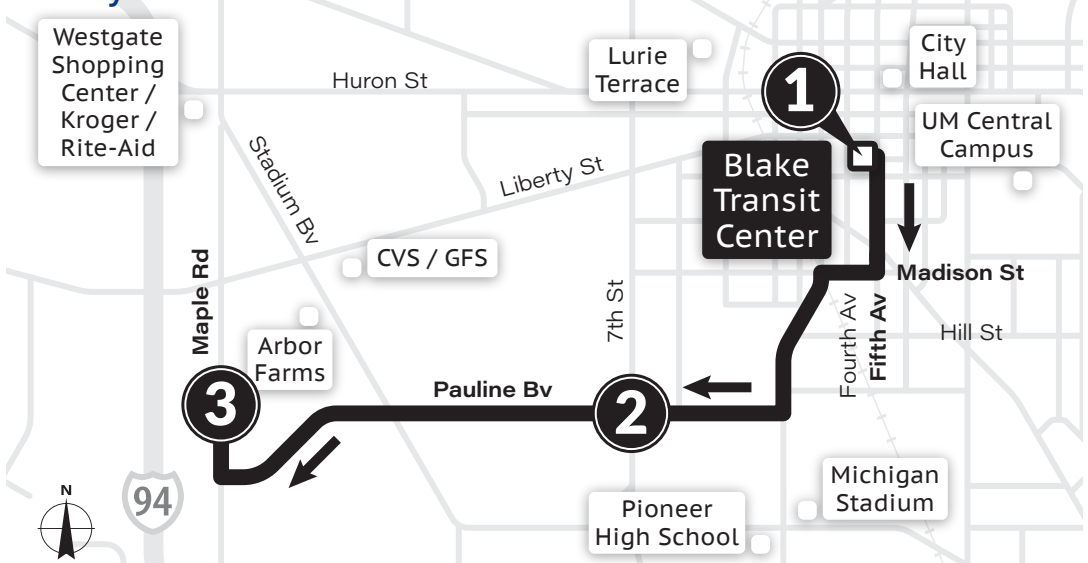

MONDAY-FRIDAY			SATURDAY & SUNDAY		
Blake Transit Center 1	Pauline & Seventh 2	Maple & Pennsylvania 3	Blake Transit Center 1	Pauline & Seventh 2	Maple & Pennsylvania 3
6:15a	6:20a	6:27a	7:15a	7:20a	7:27a
6:30a	6:35a	6:42a	7:45a	7:50a	7:57a
6:45a	6:50a	6:57a	8:15a	8:20a	8:27a
7:00a	7:05a	7:12a	▲ SATURDAY ONLY ▲		
7:15a	7:20a	7:27a	8:45a	8:50a	8:57a
7:30a	7:35a	7:42a	9:15a	9:20a	9:27a
7:45a	7:50a	7:57a	9:45a	9:50a	9:57a
8:00a	8:05a	8:12a	10:15a	10:20a	10:27a
8:15a	8:20a	8:27a	10:45a	10:50a	10:57a
8:30a	8:35a	8:42a	11:15a	11:20a	11:27a
8:45a	8:50a	8:57a	11:45a	11:50a	11:57a
9:15a	9:20a	9:27a	12:15p	12:20p	12:27p
9:45a	9:50a	9:57a	12:45p	12:50p	12:57p
10:15a	10:20a	10:27a	1:15p	1:20p	1:27p
10:45a	10:50a	10:57a	1:45p	1:50p	1:57p
11:15a	11:20a	11:27a	2:15p	2:20p	2:27p
11:45a	11:50a	11:57a	2:45p	2:50p	2:57p
12:15p	12:20p	12:27p	3:15p	3:20p	3:27p
12:45p	12:50p	12:57p	3:45p	3:50p	3:57p
1:15p	1:20p	1:27p	4:15p	4:20p	4:27p
1:45p	1:50p	1:57p	4:45p	4:50p	4:57p
2:15p	2:20p	2:27p	5:15p	5:20p	5:27p
2:45p	2:50p	2:57p	5:45p	5:50p	5:57p
3:15p	3:20p	3:27p	6:15p	6:20p	6:27p
3:45p	3:50p	3:57p	7:15p	7:20p	7:27p
4:00p	4:05p	4:12p	8:15p	8:20p	8:27p
4:15p	4:20p	4:27p	9:15p	9:20p	9:27p
4:30p	4:35p	4:42p	▼ SATURDAY ONLY ▼		
4:45p	4:50p	4:57p	10:15p	10:20p	10:27p
5:00p	5:05p	5:12p	11:15p	11:20p	11:27p
5:15p	5:20p	5:27p			
5:30p	5:35p	5:42p			
5:45p	5:50p	5:57p			
6:00p	6:05p	6:12p			
6:15p	6:20p	6:27p			
7:15p	7:20p	7:27p			
8:15p	8:20p	8:27p			
9:15p	9:20p	9:27p			
10:15p	10:20p	10:27p			
11:15p	11:20p	11:27p