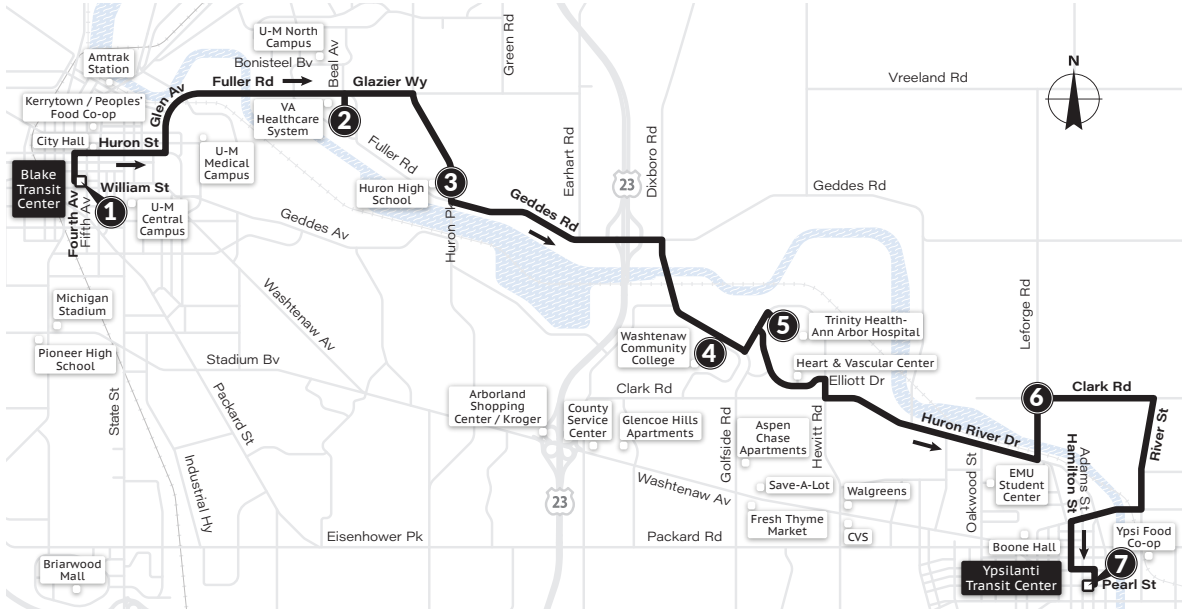

MONDAY-FRIDAY

Blake Transit Center ①	VA Hospital ②	Huron High School ③	Wash Comm College ④	Trinity Health - AA Hospital ⑤	LeForge & Clark ⑥	Ypsilanti Transit Center ⑦
6:15a	6:27a	6:31a	6:39a	6:42a	6:55a	7:12a
6:45a	6:57a	7:01a	7:09a	7:12a	7:25a	7:42a
7:15a	7:27a	7:31a	7:39a	7:42a	7:55a	8:12a
7:45a	7:57a	8:01a	8:09a	8:12a	8:25a	8:42a
8:15a	8:27a	8:31a	8:39a	8:42a	8:55a	9:12a
8:45a	8:57a	9:01a	9:09a	9:12a	9:25a	9:42a
9:15a	9:27a	9:31a	9:39a	9:42a	9:55a	10:12a
9:45a	9:57a	10:01a	10:09a	10:12a	10:25a	10:42a
10:15a	10:27a	10:31a	10:39a	10:42a	10:55a	11:12a
10:45a	10:57a	11:01a	11:09a	11:12a	11:25a	11:42a
11:15a	11:27a	11:31a	11:39a	11:42a	11:55a	12:12p
11:45a	11:57a	12:01p	12:09p	12:12p	12:25p	12:42p
12:15p	12:27p	12:31p	12:39p	12:42p	12:55p	1:12p
12:45p	12:57p	1:01p	1:09p	1:12p	1:25p	1:42p
1:15p	1:27p	1:31p	1:39p	1:42p	1:55p	2:12p
1:45p	1:57p	2:01p	2:09p	2:12p	2:25p	2:42p
2:15p	2:27p	2:31p	2:39p	2:42p	2:55p	3:12p
2:45p	2:57p	3:01p	3:09p	3:12p	3:25p	3:42p
3:15p	3:27p	3:31p	3:39p	3:42p	3:55p	4:12p
3:45p	3:57p	4:01p	4:09p	4:12p	4:25p	4:42p
4:15p	4:27p	4:31p	4:39p	4:42p	4:55p	5:12p
4:45p	4:57p	5:01p	5:09p	5:12p	5:25p	5:42p
5:15p	5:27p	5:31p	5:39p	5:42p	5:55p	6:12p
5:45p	5:57p	6:01p	6:09p	6:12p	6:25p	6:42p
6:15p	6:27p	6:31p	6:39p	6:42p	6:55p	7:12p
6:45p	6:57p	7:01p	7:09p	7:12p	7:25p	7:42p
7:45p	7:57p	8:01p	8:09p	8:12p	8:25p	8:42p
8:45p	8:57p	9:01p	9:09p	9:12p	9:25p	9:42p
9:45p	9:57p	10:01p	10:09p	10:12p	10:25p	10:42p
10:45p	10:57p	11:01p	11:09p	11:12p	11:25p	11:42p
11:45p	11:57p	12:01a	12:09a	12:12a	12:25a	12:42a