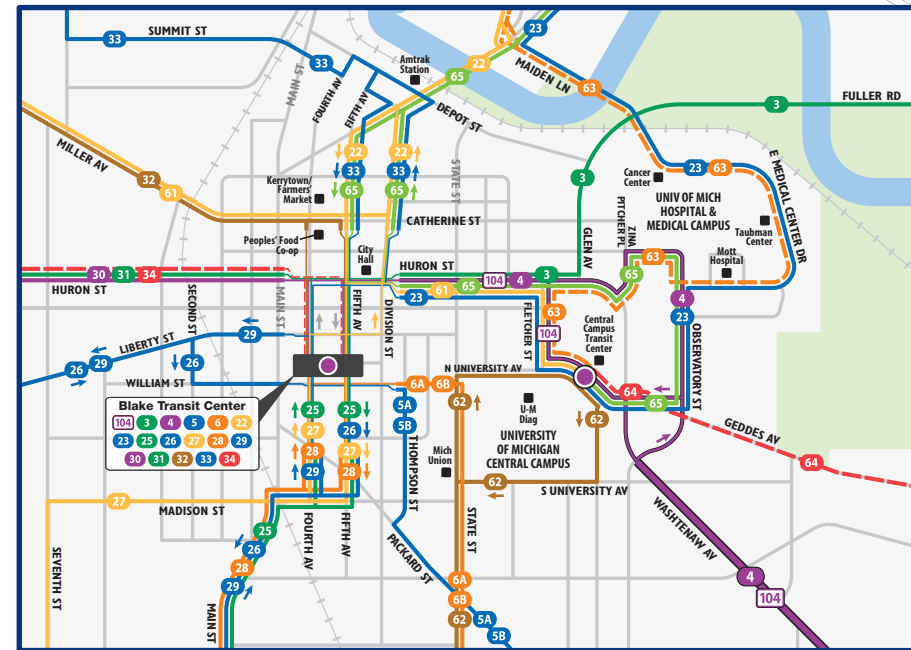

Route 24:

- Replaced by Routes 6B and 67.

Route 6:

- 6A trips will serve Ann Arbor to Ypsilanti using existing routing 7 days a week.

- 6B trips will serve downtown Ann Arbor to Briarwood Mall Monday-Friday.

Route 67:

- New route operating 7 days a week.
- Serves Briarwood Mall to Trinity Health before 6pm.
- Serves Briarwood Mall to WCC after 6pm.

Route 43:

- Reverse one-way loop on eastern end of route.

TheRide System Map

Effective August 25, 2024

Downtown Ann Arbor

Downtown Ypsilanti

MAP LEGEND

	Full-time service		City areas
	Part-time service		Park & Ride lot
	Bus travels in direction of arrow on this street		FlexRide areas
	Township boundaries		AirRide bus stop - service to DTW airport
	Express service		Express stop