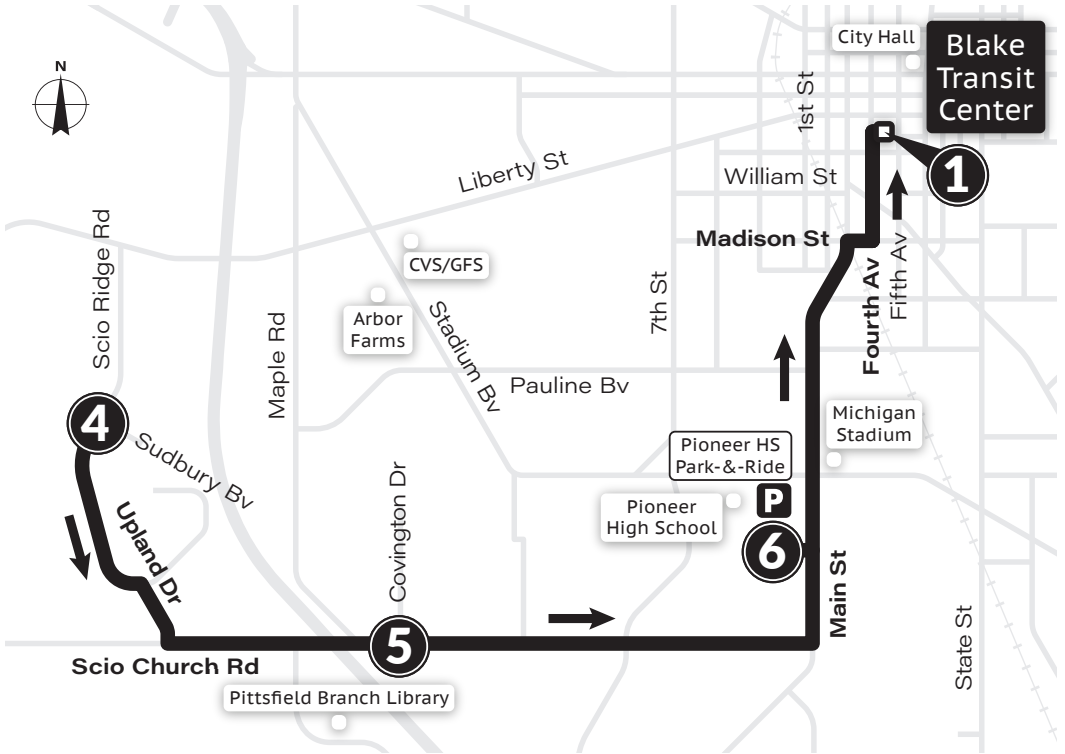

MONDAY-FRIDAY			
Scio Ridge & Sudbury	Scio Church & Covington	Pioneer High School Park-&-Ride	Blake Transit Center
4	5	6	1
6:26a	6:30a	6:33a	6:42a
6:56a	7:00a	7:03a	7:12a
7:26a	7:30a	7:33a	7:42a
7:56a	8:00a	8:03a	8:12a
8:26a	8:30a	8:33a	8:42a
8:56a	9:00a	9:03a	9:12a
9:26a	9:30a	9:33a	9:42a
9:56a	10:00a	10:03a	10:12a
10:26a	10:30a	10:33a	10:42a
10:56a	11:00a	11:03a	11:12a
11:56a	12:00p	12:03p	12:12p
12:56p	1:00p	1:03p	1:12p
1:56p	2:00p	2:03p	2:12p
2:56p	3:00p	3:03p	3:12p
3:56p	4:00p	4:03p	4:12p
4:26p	4:30p	4:33p	4:42p
4:56p	5:00p	5:03p	5:12p
5:26p	5:30p	5:33p	5:42p
5:56p	6:00p	6:03p	6:12p
6:26p	6:30p	6:33p	6:42p

SATURDAY			
Scio Ridge & Sudbury	Scio Church & Covington	Pioneer High School Park-&-Ride	Blake Transit Center
4	5	6	1
7:26a	7:30a	7:33a	7:42a
7:56a	8:00a	8:03a	8:12a
8:26a	8:30a	8:33a	8:42a
8:56a	9:00a	9:03a	9:12a
9:26a	9:30a	9:33a	9:42a
9:56a	10:00a	10:03a	10:12a
10:26a	10:30a	10:33a	10:42a
11:26a	11:30a	11:33a	11:42a
12:26p	12:30p	12:33p	12:42p
1:26p	1:30p	1:33p	1:42p
2:26p	2:30p	2:33p	2:42p
3:26p	3:30p	3:33p	3:42p
3:56p	4:00p	4:03p	4:12p
4:26p	4:30p	4:33p	4:42p
4:56p	5:00p	5:03p	5:12p
5:26p	5:30p	5:33p	5:42p
5:56p	6:00p	6:03p	6:12p
6:26p	6:30p	6:33p	6:42p

**No Weekday Evening
or Sunday Service**

Traveling in the
opposite direction?

See **Route 26**