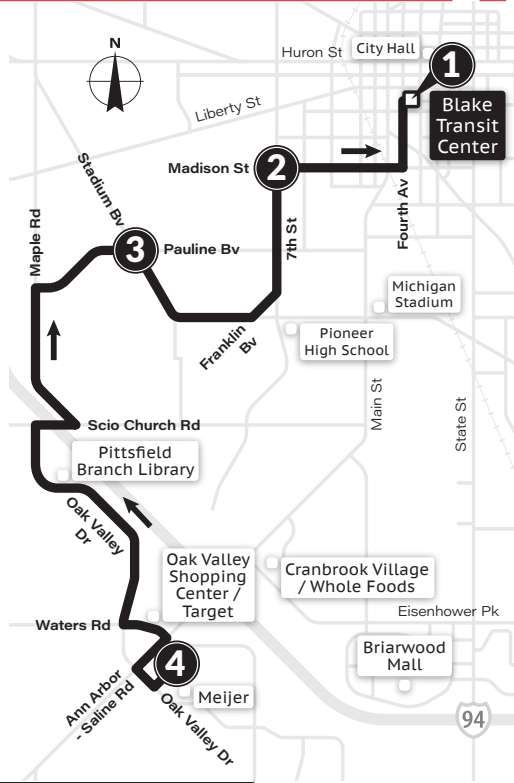

MONDAY-FRIDAY

Meijer (Ann Arbor - Saline Rd)	Pauline & Stadium	Madison & Seventh	Blake Transit Center
4	3	2	1
6:06a	6:17a	6:21a	6:27a
6:36a	6:47a	6:51a	6:57a
7:06a	7:17a	7:21a	7:27a
7:36a	7:47a	7:51a	7:57a
8:06a	8:17a	8:21a	8:27a
8:36a	8:47a	8:51a	8:57a
9:06a	9:17a	9:21a	9:27a
9:36a	9:47a	9:51a	9:57a
10:06a	10:17a	10:21a	10:27a
10:36a	10:47a	10:51a	10:57a
11:06a	11:17a	11:21a	11:27a
11:36a	11:47a	11:51a	11:57a
12:06p	12:17p	12:21p	12:27p
12:36p	12:47p	12:51p	12:57p
1:06p	1:17p	1:21p	1:27p
1:36p	1:47p	1:51p	1:57p
2:06p	2:17p	2:21p	2:27p
2:36p	2:47p	2:51p	2:57p
3:06p	3:17p	3:21p	3:27p
3:36p	3:47p	3:51p	3:57p
4:06p	4:17p	4:21p	4:27p
4:36p	4:47p	4:51p	4:57p
5:06p	5:17p	5:21p	5:27p
5:36p	5:47p	5:51p	5:57p
6:06p	6:17p	6:21p	6:27p
6:36p	6:47p	6:51p	6:57p
7:06p	7:17p	7:21p	7:27p
8:06p	8:17p	8:21p	8:27p
9:06p	9:17p	9:21p	9:27p
10:06p	10:17p	10:21p	10:27p
11:06p	11:17p	11:21p	11:27p

SATURDAY & SUNDAY

Meijer (Ann Arbor - Saline Rd)	Pauline & Stadium	Madison & Seventh	Blake Transit Center
4	3	2	1
7:06a	7:17a	7:21a	7:27a
7:36a	7:47a	7:51a	7:57a
▲ SATURDAY ONLY ▲			
8:06a	8:17a	8:21a	8:27a
8:36a	8:47a	8:51a	8:57a
9:06a	9:17a	9:21a	9:27a
9:36a	9:47a	9:51a	9:57a
10:06a	10:17a	10:21a	10:27a
10:36a	10:47a	10:51a	10:57a
11:06a	11:17a	11:21a	11:27a
11:36a	11:47a	11:51a	11:57a
12:06p	12:17p	12:21p	12:27p
12:36p	12:47p	12:51p	12:57p
1:06p	1:17p	1:21p	1:27p
1:36p	1:47p	1:51p	1:57p
2:06p	2:17p	2:21p	2:27p
2:36p	2:47p	2:51p	2:57p
3:06p	3:17p	3:21p	3:27p
3:36p	3:47p	3:51p	3:57p
4:06p	4:17p	4:21p	4:27p
4:36p	4:47p	4:51p	4:57p
5:06p	5:17p	5:21p	5:27p
5:36p	5:47p	5:51p	5:57p
6:06p	6:17p	6:21p	6:27p
7:06p	7:17p	7:21p	7:27p
8:06p	8:17p	8:21p	8:27p
9:06p	9:17p	9:21p	9:27p
▼ SATURDAY ONLY ▼			
10:06p	10:17p	10:21p	10:27p
11:06p	11:17p	11:21p	11:27p