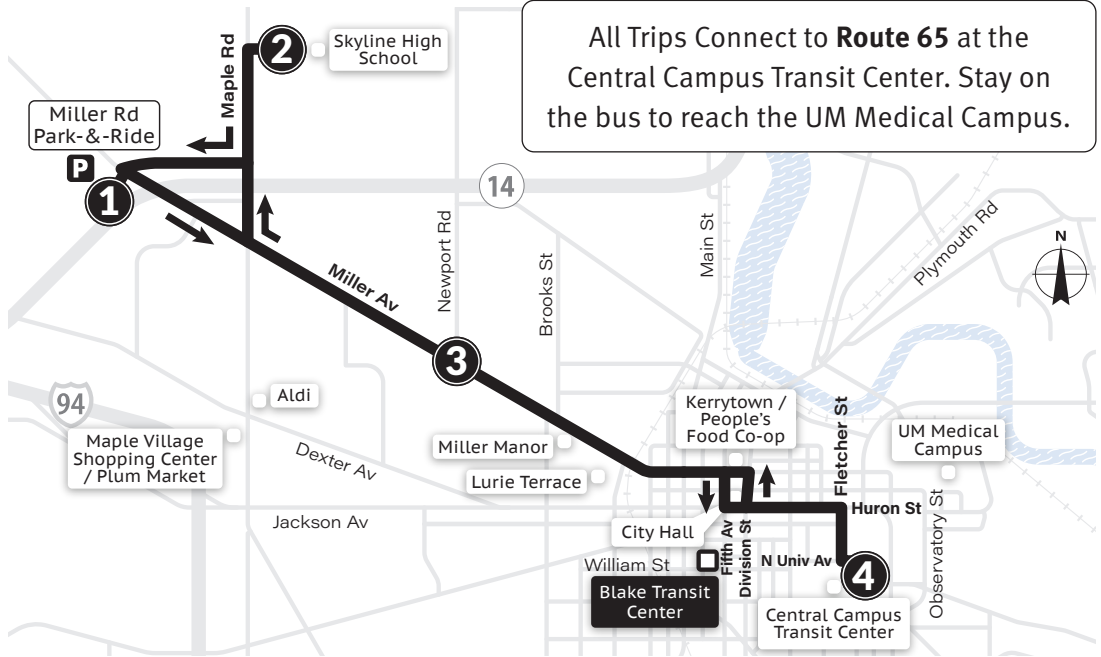

To Central Campus Transit Center

MONDAY-FRIDAY

Miller Rd Park-&-Ride Lot 1	Miller & Newport 3	Central Campus Transit Ctr 4
6:15a	6:17a	6:35a
6:45a	6:47a	7:05a
7:15a	7:17a	7:35a
7:45a	7:47a	8:05a
8:15a	8:17a	8:35a
8:45a	8:47a	9:05a
9:15a	9:17a	9:35a
9:45a	9:47a	10:05a
10:15a	10:17a	10:35a
10:45a	10:47a	11:05a
11:15a	11:17a	11:35a
11:45a	11:47a	12:05p
12:15p	12:17p	12:35p
12:45p	12:47p	1:05p
1:15p	1:17p	1:35p
1:45p	1:47p	2:05p
2:15p	2:17p	2:35p
2:45p	2:47p	3:05p
3:15p	3:17p	3:35p
3:45p	3:47p	4:05p
4:15p	4:17p	4:35p
4:45p	4:47p	5:05p
5:15p	5:17p	5:35p
5:45p	5:47p	6:05p
6:15p	6:17p	6:35p
6:45p	6:47p	7:05p

To Miller Rd Park & Ride Lot

MONDAY-FRIDAY

Central Campus Transit Ctr 4	Miller & Newport 3	Skyline High School 2	Miller Rd Park-&-Ride Lot 1
6:52a	6:59a	7:05a	7:12a
7:22a	7:29a	7:35a	7:42a
7:52a	7:59a	8:05a	8:12a
8:22a	8:29a	8:35a	8:42a
8:52a	8:59a	9:05a	9:12a
9:22a	9:29a	9:35a	9:42a
9:52a	9:59a	10:05a	10:12a
10:22a	10:29a	10:35a	10:42a
10:52a	10:59a	11:05a	11:12a
11:22a	11:29a	11:35a	11:42a
11:52a	11:59a	12:05p	12:12p
12:22p	12:29p	12:35p	12:42p
12:52p	12:59p	1:05p	1:12p
1:22p	1:29p	1:35p	1:42p
1:52p	1:59p	2:05p	2:12p
2:22p	2:29p	2:35p	2:42p
2:52p	2:59p	3:05p	3:12p
3:22p	3:29p	3:35p	3:42p
3:52p	3:59p	4:05p	4:12p
4:22p	4:29p	4:35p	4:42p
4:52p	4:59p	5:05p	5:12p
5:22p	5:29p	5:35p	5:42p
5:52p	5:59p	6:05p	6:12p
6:22p	6:29p	6:35p	6:42p
6:52p	6:59p	7:05p	7:12p

No Saturday or Sunday Service