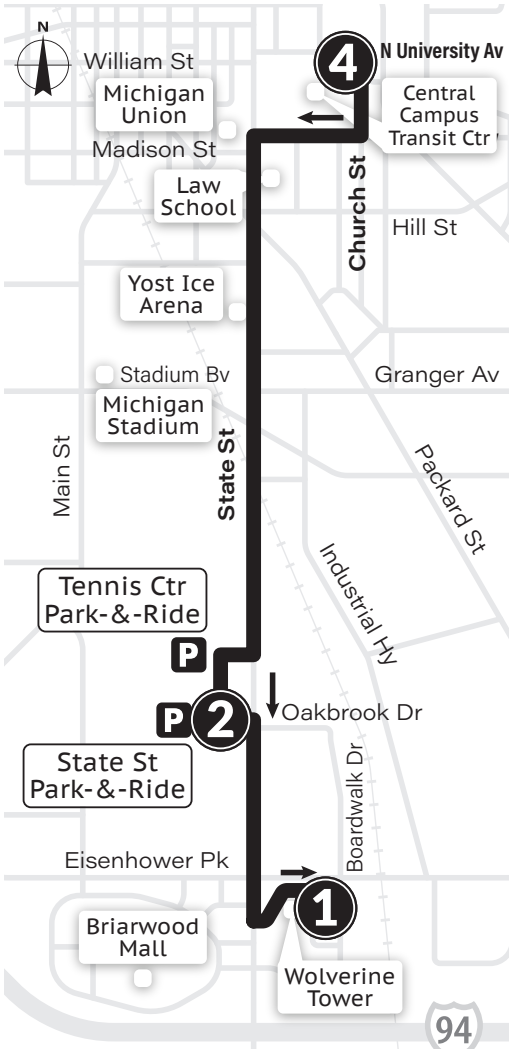

MONDAY-FRIDAY (Continued)

Central Campus Trans Ctr 4	State St Park & Ride Lot 2	Wolverine Tower 1
9:14a	9:25a	9:28a
9:23a	9:34a	9:37a
9:32a	9:43a	9:46a
9:41a	9:52a	9:55a
9:50a	10:01a	10:04a
9:59a	10:12a	10:18a
10:08a	10:21a	10:27a
10:17a	10:30a	10:36a
10:32a	10:45a	10:51a
10:46a	10:59a	11:05a
11:00a	11:13a	11:19a
11:14a	11:27a	11:33a
11:28a	11:41a	11:47a
11:42a	11:55a	12:01p
11:56a	12:09p	12:15p
12:10p	12:23p	12:29p
12:24p	12:37p	12:43p
12:38p	12:51p	12:57p
12:52p	1:05p	1:11p
1:06p	1:19p	1:25p
1:20p	1:33p	1:39p
1:34p	1:47p	1:53p
1:48p	2:01p	2:07p
2:02p	2:15p	2:21p
2:16p	2:29p	2:35p
2:25p	2:40p	2:46p
2:39p	2:54p	3:00p
2:53p	3:08p	3:14p
3:06p	3:21p	3:27p
3:19p	3:34p	3:40p
3:32p	3:47p	3:53p
3:45p	4:00p	4:06p
3:58p	4:13p	4:19p
4:11p	4:26p	4:32p
4:24p	4:39p	4:45p
4:37p	4:52p	4:58p
4:50p	5:05p	5:11p
5:03p	5:18p	5:24p
5:16p	5:31p	5:37p
5:29p	5:44p	5:50p
5:42p	5:57p	6:03p
5:55p	6:10p	6:16p
6:08p	6:23p	6:29p
6:21p	6:36p	6:42p
6:47p	7:02p	—
7:17p	7:32p	—
7:47p	8:02p	—
8:17p	8:32p	—
8:47p	9:02p	—
9:17p	9:32p	—
9:47p	10:02p	—
10:17p	10:32p	—
10:47p	11:02p	—
11:17p	11:32p	—

MONDAY-FRIDAY

Central Campus Trans Ctr 4	State St Park & Ride Lot 2	Wolverine Tower 1
6:23a	6:34a	6:37a
6:41a	6:52a	6:55a
6:59a	7:10a	7:13a
7:08a	7:19a	7:22a
7:17a	7:28a	7:31a
7:26a	7:37a	7:40a
7:35a	7:46a	7:49a
7:44a	7:55a	7:58a
7:53a	8:04a	8:07a
8:02a	8:13a	8:16a
8:11a	8:22a	8:25a
8:20a	8:31a	8:34a
8:29a	8:40a	8:43a
8:38a	8:49a	8:52a
8:47a	8:58a	9:01a
8:56a	9:07a	9:10a
9:05a	9:16a	9:19a

No Saturday or Sunday Service