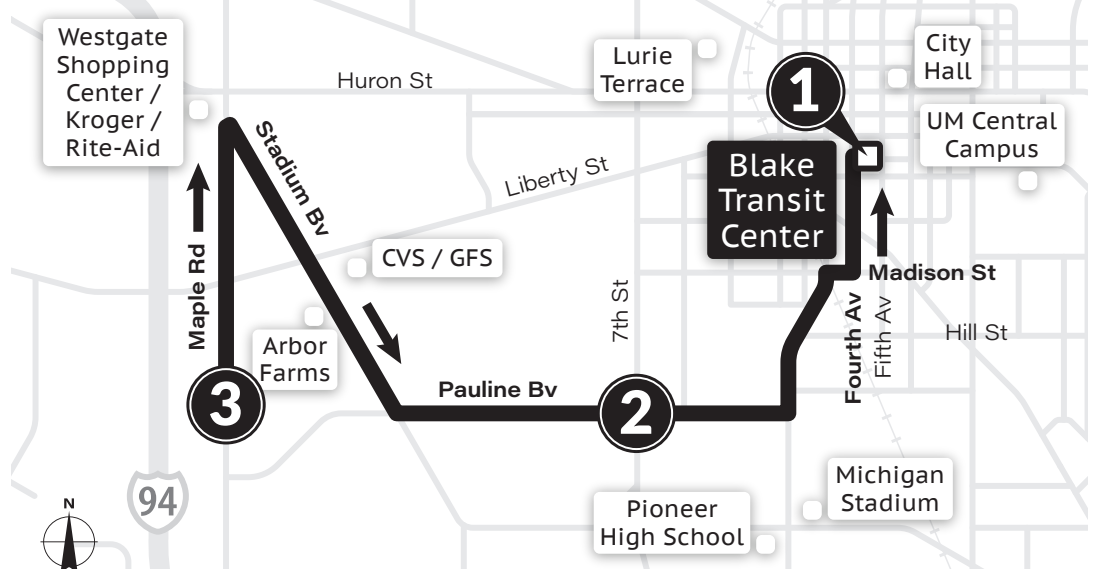

MONDAY-FRIDAY		
Maple & Pennsylvania ③	Pauline & Seventh ②	Blake Transit Center ①
6:12a	6:21a	6:27a
6:27a	6:36a	6:42a
6:42a	6:51a	6:57a
6:57a	7:06a	7:12a
7:12a	7:21a	7:27a
7:27a	7:36a	7:42a
7:42a	7:51a	7:57a
7:57a	8:06a	8:12a
8:12a	8:21a	8:27a
8:27a	8:36a	8:42a
8:42a	8:51a	8:57a
8:57a	9:06a	9:12a
9:27a	9:36a	9:42a
9:57a	10:06a	10:12a
10:27a	10:36a	10:42a
10:57a	11:06a	11:12a
11:27a	11:36a	11:42a
11:57a	12:06p	12:12p
12:27p	12:36p	12:42p
12:57p	1:06p	1:12p
1:27p	1:36p	1:42p
1:57p	2:06p	2:12p
2:27p	2:36p	2:42p
2:57p	3:06p	3:12p
3:27p	3:36p	3:42p
3:57p	4:06p	4:12p
4:12p	4:21p	4:27p
4:27p	4:36p	4:42p
4:42p	4:51p	4:57p
4:57p	5:06p	5:12p
5:12p	5:21p	5:27p
5:27p	5:36p	5:42p
5:42p	5:51p	5:57p
5:57p	6:06p	6:12p
6:12p	6:21p	6:27p
6:27p	6:36p	6:42p
7:27p	7:36p	7:42p
8:27p	8:36p	8:42p

MONDAY-FRIDAY (Continued)		
Maple & Pennsylvania ③	Pauline & Seventh ②	Blake Transit Center ①
9:27p	9:36p	9:42p
10:27p	10:36p	10:42p
11:27p	11:36p	11:42p
SATURDAY & SUNDAY		
Maple & Pennsylvania ③	Pauline & Seventh ②	Blake Transit Center ①
7:27a	7:36a	7:42a
▲ SATURDAY ONLY ▲		
7:57a	8:06a	8:12a
8:27a	8:36a	8:42a
8:57a	9:06a	9:12a
9:27a	9:36a	9:42a
9:57a	10:06a	10:12a
10:27a	10:36a	10:42a
10:57a	11:06a	11:12a
11:27a	11:36a	11:42a
11:57a	12:06p	12:12p
12:27p	12:36p	12:42p
12:57p	1:06p	1:12p
1:27p	1:36p	1:42p
1:57p	2:06p	2:12p
2:27p	2:36p	2:42p
2:57p	3:06p	3:12p
3:27p	3:36p	3:42p
3:57p	4:06p	4:12p
4:27p	4:36p	4:42p
4:57p	5:06p	5:12p
5:27p	5:36p	5:42p
5:57p	6:06p	6:12p
6:27p	6:36p	6:42p
7:27p	7:36p	7:42p
8:27p	8:36p	8:42p
9:27p	9:36p	9:42p
▼ SATURDAY ONLY ▼		
10:27p	10:36p	10:42p
11:27p	11:36p	11:42p