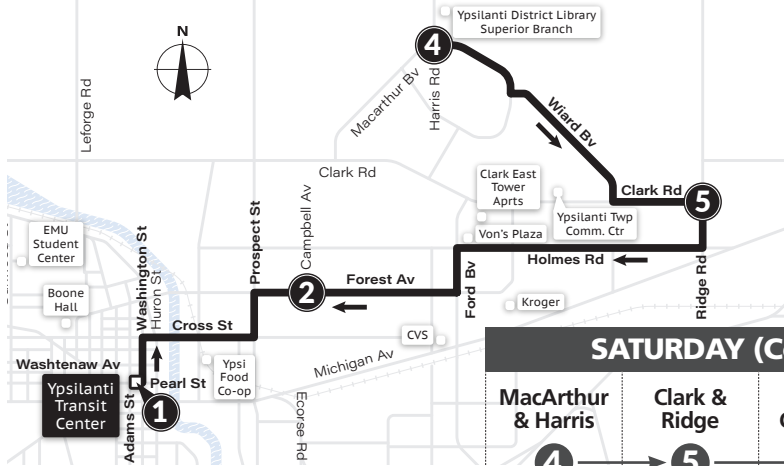

*Trip begins at
Clark East Tower.

SATURDAY (Continued)

MacArthur & Harris 4	Clark & Ridge 5	Forest & Campbell 2	Ypsilanti Transit Center 1
10:30a	10:35a	10:45a	10:57a
11:00a	11:05a	11:15a	11:27a
11:30a	11:35a	11:45a	11:57a
12:00p	12:05p	12:15p	12:27p
12:30p	12:35p	12:45p	12:57p
1:00p	1:05p	1:15p	1:27p
1:30p	1:35p	1:45p	1:57p
2:00p	2:05p	2:15p	2:27p
2:30p	2:35p	2:45p	2:57p
3:00p	3:05p	3:15p	3:27p
3:30p	3:35p	3:45p	3:57p
4:00p	4:05p	4:15p	4:27p
4:30p	4:35p	4:45p	4:57p
5:00p	5:05p	5:15p	5:27p
5:30p	5:35p	5:45p	5:57p
6:00p	6:05p	6:15p	6:27p
6:30p	6:35p	6:45p	6:57p
7:30p	7:35p	7:45p	7:57p
8:30p	8:35p	8:45p	8:57p
9:30p	9:35p	9:45p	9:57p
10:30p	10:35p	10:45p	10:57p
11:30p	11:35p	11:45p	11:57p

SUNDAY

8:00a*	8:05a	8:15a	8:27a
8:30a	8:35a	8:45a	8:57a
9:00a	9:05a	9:15a	9:27a
9:30a	9:35a	9:45a	9:57a
10:00a	10:05a	10:15a	10:27a
10:30a	10:35a	10:45a	10:57a
11:00a	11:05a	11:15a	11:27a
11:30a	11:35a	11:45a	11:57a
12:00p	12:05p	12:15p	12:27p
12:30p	12:35p	12:45p	12:57p
1:00p	1:05p	1:15p	1:27p
1:30p	1:35p	1:45p	1:57p
2:00p	2:05p	2:15p	2:27p
2:30p	2:35p	2:45p	2:57p
3:00p	3:05p	3:15p	3:27p
3:30p	3:35p	3:45p	3:57p
4:00p	4:05p	4:15p	4:27p
4:30p	4:35p	4:45p	4:57p
5:00p	5:05p	5:15p	5:27p
5:30p	5:35p	5:45p	5:57p
6:00p	6:05p	6:15p	6:27p
6:30p	6:35p	6:45p	6:57p
7:30p	7:35p	7:45p	7:57p
8:30p	8:35p	8:45p	8:57p
9:30p	9:35p	9:45p	9:57p

MONDAY-FRIDAY

MacArthur & Harris 4	Clark & Ridge 5	Forest & Campbell 2	Ypsilanti Transit Center 1
6:00a*	6:05a	6:15a	6:27a
6:30a	6:35a	6:45a	6:57a
7:00a	7:05a	7:15a	7:27a
7:30a	7:35a	7:45a	7:57a
8:00a	8:05a	8:15a	8:27a
8:30a	8:35a	8:45a	8:57a
9:00a	9:05a	9:15a	9:27a
9:30a	9:35a	9:45a	9:57a
10:00a	10:05a	10:15a	10:27a
10:30a	10:35a	10:45a	10:57a
11:00a	11:05a	11:15a	11:27a
11:30a	11:35a	11:45a	11:57a
12:00p	12:05p	12:15p	12:27p
12:30p	12:35p	12:45p	12:57p
1:00p	1:05p	1:15p	1:27p
1:30p	1:35p	1:45p	1:57p
2:00p	2:05p	2:15p	2:27p
2:30p	2:35p	2:45p	2:57p
3:00p	3:05p	3:15p	3:27p
3:30p	3:35p	3:45p	3:57p
4:00p	4:05p	4:15p	4:27p
4:30p	4:35p	4:45p	4:57p
5:00p	5:05p	5:15p	5:27p
5:30p	5:35p	5:45p	5:57p
6:00p	6:05p	6:15p	6:27p
6:30p	6:35p	6:45p	6:57p
7:30p	7:35p	7:45p	7:57p
8:30p	8:35p	8:45p	8:57p
9:30p	9:35p	9:45p	9:57p
10:30p	10:35p	10:45p	10:57p
11:30p	11:35p	11:45p	11:57p

SATURDAY

MacArthur & Harris 4	Clark & Ridge 5	Forest & Campbell 2	Ypsilanti Transit Center 1
7:00a*	7:05a	7:15a	7:27a
7:30a	7:35a	7:45a	7:57a
8:00a	8:05a	8:15a	8:27a
8:30a	8:35a	8:45a	8:57a
9:00a	9:05a	9:15a	9:27a
9:30a	9:35a	9:45a	9:57a
10:00a	10:05a	10:15a	10:27a