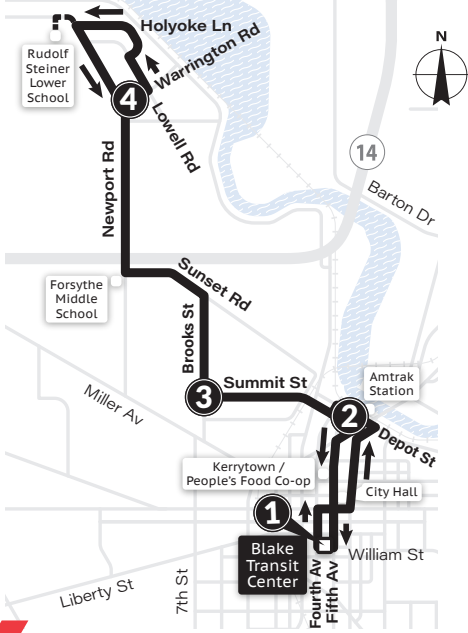

No Saturday or Sunday Service

Use Route 22 For Alternative Service To Amtrak Station During These Times

*Trip serves Rudolf Steiner Lower School on Newport Rd.

To Warrington & Newport

To Blake Transit Center

MONDAY-FRIDAY			
Blake Transit Center	Amtrak Station	Summit & Brooks	Warrington & Newport
①	②	③	④
6:15a	6:24a	6:28a	6:36a
6:45a	6:54a	6:58a	7:06a
7:15a	7:24a	7:28a	7:36a
7:45a	7:54a	7:58a	8:06a
8:15a	8:24a	8:28a	8:36a
8:45a	8:54a	8:58a	9:06a
9:15a	9:24a	9:28a	9:36a
9:45a	9:54a	9:58a	10:06a
10:15a	10:24a	10:28a	10:36a
10:45a	10:54a	10:58a	11:06a
11:15a	11:24a	11:28a	11:36a
11:45a	11:54a	11:58a	12:06p
12:15p	12:24p	12:28p	12:36p
12:45p	12:54p	12:58p	1:06p
1:15p	1:24p	1:28p	1:36p
1:45p	1:54p	1:58p	2:06p
2:15p	2:24p	2:28p	2:36p
2:45p	2:54p	2:58p	3:06p
3:15p	3:24p	3:28p	3:36p
3:45p	3:54p	3:58p	4:06p
4:15p	4:24p	4:28p	4:36p
4:45p	4:54p	4:58p	5:06p
5:15p	5:24p	5:28p	5:36p
5:45p	5:54p	5:58p	6:06p
6:15p	6:24p	6:28p	6:36p
6:45p	6:54p	6:58p	7:06p
7:15p	7:24p	7:28p	7:36p
8:15p	8:24p	8:28p	8:36p
9:15p	9:24p	9:28p	9:36p
10:15p	10:24p	10:28p	10:36p
11:15p	11:24p	11:28p	11:36p

MONDAY-FRIDAY			
Warrington & Newport	Summit & Brooks	Amtrak Station	Blake Transit Center
④	③	②	①
6:36a	6:47a	6:51a	6:57a
7:06a	7:17a	7:21a	7:27a
7:36a	7:47a	7:51a	7:57a
8:06a	8:17a	8:21a	8:27a
8:36a	8:47a	8:51a	8:57a
9:06a	9:17a	9:21a	9:27a
9:36a	9:47a	9:51a	9:57a
10:06a	10:17a	10:21a	10:27a
10:36a	10:47a	10:51a	10:57a
11:06a	11:17a	11:21a	11:27a
11:36a	11:47a	11:51a	11:57a
12:06p	12:17p	12:21p	12:27p
12:36p	12:47p	12:51p	12:57p
1:06p	1:17p	1:21p	1:27p
1:36p	1:47p	1:51p	1:57p
2:06p	2:17p	2:21p	2:27p
2:36p	2:47p	2:51p	2:57p
3:06p	3:17p	3:21p	3:27p
3:36p*	3:47p	3:51p	3:57p
4:06p	4:17p	4:21p	4:27p
4:36p	4:47p	4:51p	4:57p
5:06p	5:17p	5:21p	5:27p
5:36p	5:47p	5:51p	5:57p
6:06p	6:17p	6:21p	6:27p
6:36p	6:47p	6:51p	6:57p
7:06p	7:17p	7:21p	7:27p
7:36p	7:47p	7:51p	7:57p
8:36p	8:47p	8:51p	8:57p
9:36p	9:47p	9:51p	9:57p
10:36p	10:47p	10:51p	10:57p
11:36p	11:47p	11:51p	11:57p