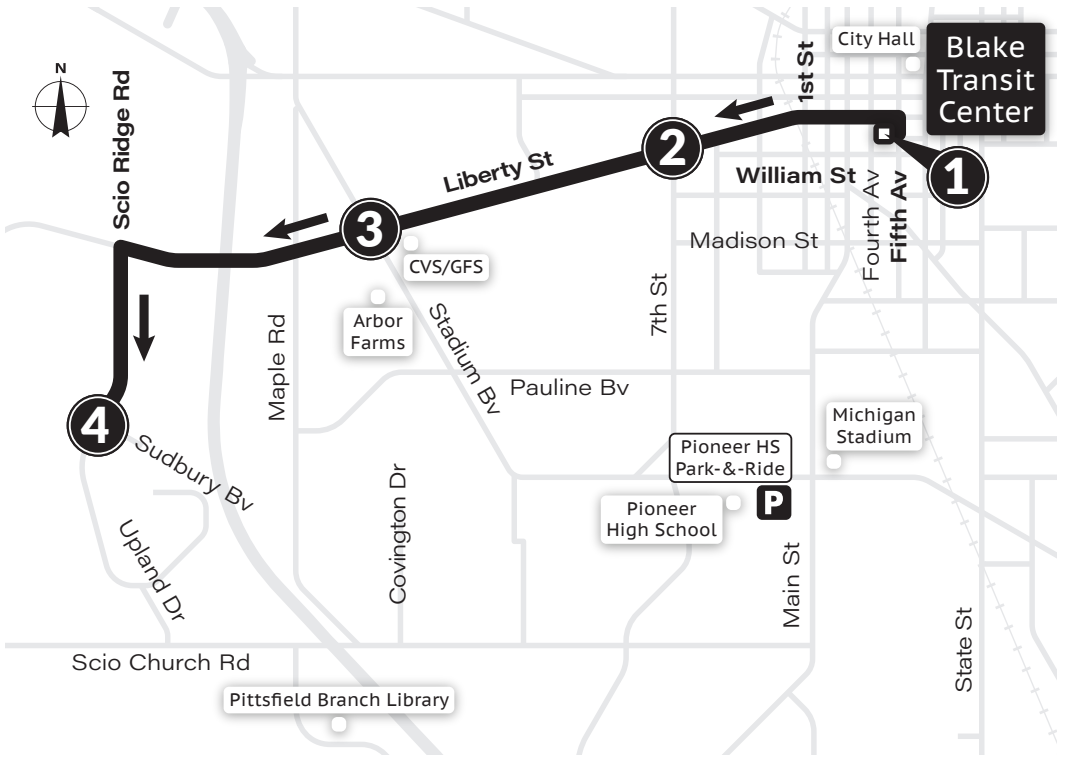

MONDAY-FRIDAY			
Blake Transit Center	Liberty & Seventh	Liberty & Stadium	Scio Ridge & Sudbury
①	→ ②	→ ③	→ ④
6:15a	6:18a	6:22a	6:26a
6:45a	6:48a	6:52a	6:56a
7:15a	7:18a	7:22a	7:26a
7:45a	7:48a	7:52a	7:56a
8:15a	8:18a	8:22a	8:26a
8:45a	8:48a	8:52a	8:56a
9:15a	9:18a	9:22a	9:26a
9:45a	9:48a	9:52a	9:56a
10:15a	10:18a	10:22a	10:26a
10:45a	10:48a	10:52a	10:56a
11:45a	11:48a	11:52a	11:56a
12:45p	12:48p	12:52p	12:56p
1:45p	1:48p	1:52p	1:56p
2:45p	2:48p	2:52p	2:56p
3:45p	3:48p	3:52p	3:56p
4:15p	4:18p	4:22p	4:26p
4:45p	4:48p	4:52p	4:56p
5:15p	5:18p	5:22p	5:26p
5:45p	5:48p	5:52p	5:56p
6:15p	6:18p	6:22p	6:26p

SATURDAY			
Blake Transit Center	Liberty & Seventh	Liberty & Stadium	Scio Ridge & Sudbury
①	→ ②	→ ③	→ ④
7:15a	7:18a	7:22a	7:26a
7:45a	7:48a	7:52a	7:56a
8:15a	8:18a	8:22a	8:26a
8:45a	8:48a	8:52a	8:56a
9:15a	9:18a	9:22a	9:26a
9:45a	9:48a	9:52a	9:56a
10:15a	10:18a	10:22a	10:26a
11:15a	11:18a	11:22a	11:26a
12:15p	12:18p	12:22p	12:26p
1:15p	1:18p	1:22p	1:26p
2:15p	2:18p	2:22p	2:26p
3:15p	3:18p	3:22p	3:26p
3:45p	3:48p	3:52p	3:56p
4:15p	4:18p	4:22p	4:26p
4:45p	4:48p	4:52p	4:56p
5:15p	5:18p	5:22p	5:26p
5:45p	5:48p	5:52p	5:56p
6:15p	6:18p	6:22p	6:26p

No Weekday Evening or Sunday Service

Traveling in the opposite direction?

See **Route 26**