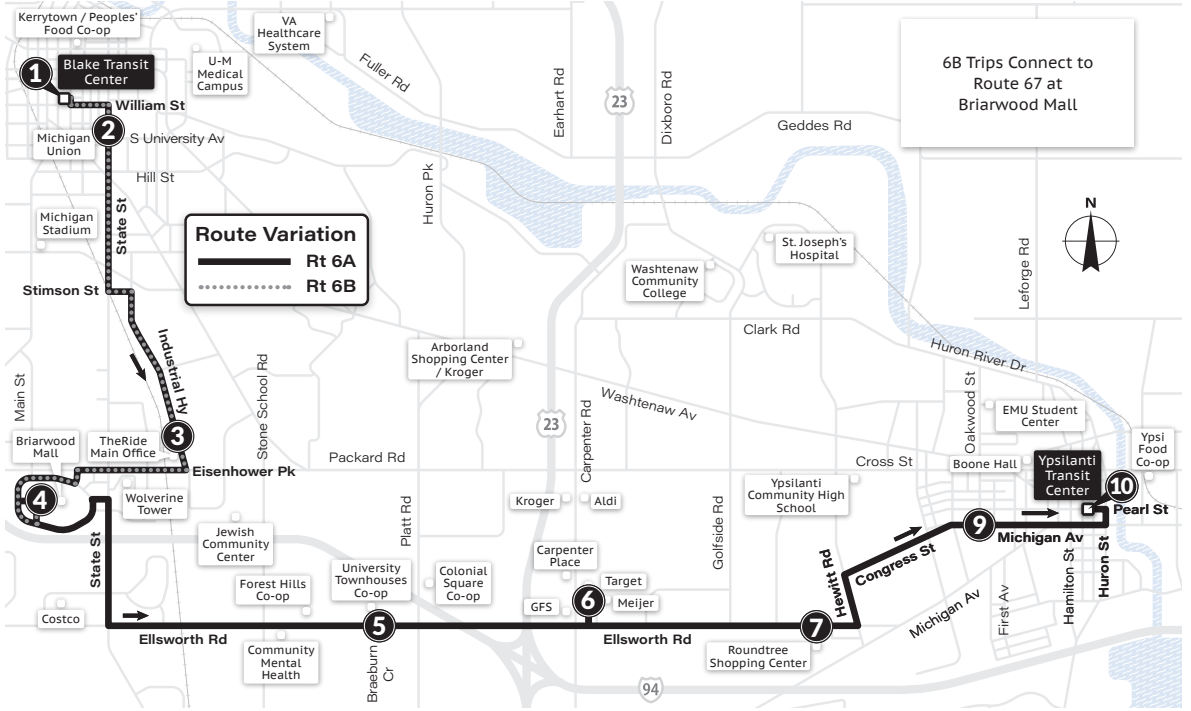

6 Ellsworth

To Ypsilanti
Transit Center

MONDAY-FRIDAY

Rt var.	Blake Transit Center ①	Michigan Union ②	TheRide Main Office ③	Briarwood Mall ④	Ellsworth & Braeburn ⑤	Meijer (Carpenter Rd) ⑥	Roundtree Shopping Center ⑦	Recreation Park ⑨	Ypsilanti Transit Center ⑩
6A	6:15a	6:19a	6:27a	6:36a	6:46a	6:52a	6:58a	7:04a	7:12a
6B	6:30a	6:34a	6:42a	6:51a	—	—	—	—	—
6A	6:45a	6:49a	6:57a	7:06a	7:16a	7:22a	7:28a	7:34a	7:42a
6B	7:00a	7:04a	7:12a	7:21a	—	—	—	—	—
6A	7:15a	7:19a	7:27a	7:36a	7:46a	7:52a	7:58a	8:04a	8:12a
6B	7:30a	7:34a	7:42a	7:51a	—	—	—	—	—
6A	7:45a	7:49a	7:57a	8:06a	8:16a	8:22a	8:28a	8:34a	8:42a
6B	8:00a	8:04a	8:12a	8:21a	—	—	—	—	—
6A	8:15a	8:19a	8:27a	8:36a	8:46a	8:52a	8:58a	9:04a	9:12a
6B	8:30a	8:34a	8:42a	8:51a	—	—	—	—	—
6A	8:45a	8:49a	8:57a	9:06a	9:16a	9:22a	9:28a	9:34a	9:42a
6B	9:00a	9:04a	9:12a	9:21a	—	—	—	—	—
6A	9:15a	9:19a	9:27a	9:36a	9:46a	9:52a	9:58a	10:04a	10:12a
6B	9:30a	9:34a	9:42a	9:51a	—	—	—	—	—
6A	9:45a	9:49a	9:57a	10:06a	10:16a	10:22a	10:28a	10:34a	10:42a
6B	10:00a	10:04a	10:12a	10:21a	—	—	—	—	—
6A	10:15a	10:19a	10:27a	10:36a	10:46a	10:52a	10:58a	11:04a	11:12a
6B	10:30a	10:34a	10:42a	10:51a	—	—	—	—	—
6A	10:45a	10:49a	10:57a	11:06a	11:16a	11:22a	11:28a	11:34a	11:42a
6B	11:00a	11:04a	11:12a	11:21a	—	—	—	—	—
6A	11:15a	11:19a	11:27a	11:36a	11:46a	11:52a	11:58a	12:04p	12:12p
6B	11:30a	11:34a	11:42a	11:51a	—	—	—	—	—
6A	11:45a	11:49a	11:57a	12:06p	12:16p	12:22p	12:28p	12:34p	12:42p
6B	12:00p	12:04p	12:12p	12:21p	—	—	—	—	—
6A	12:15p	12:19p	12:27p	12:36p	12:46p	12:52p	12:58p	1:04p	1:12p
6B	12:30p	12:34p	12:42p	12:51p	—	—	—	—	—
6A	12:45p	12:49p	12:57p	1:06p	1:16p	1:22p	1:28p	1:34p	1:42p
6B	1:00p	1:04p	1:12p	1:21p	—	—	—	—	—
6A	1:15p	1:19p	1:27p	1:36p	1:46p	1:52p	1:58p	2:04p	2:12p
6B	1:30p	1:34p	1:42p	1:51p	—	—	—	—	—
6A	1:45p	1:49p	1:57p	2:06p	2:16p	2:22p	2:28p	2:34p	2:42p
6B	2:00p	2:04p	2:12p	2:21p	—	—	—	—	—