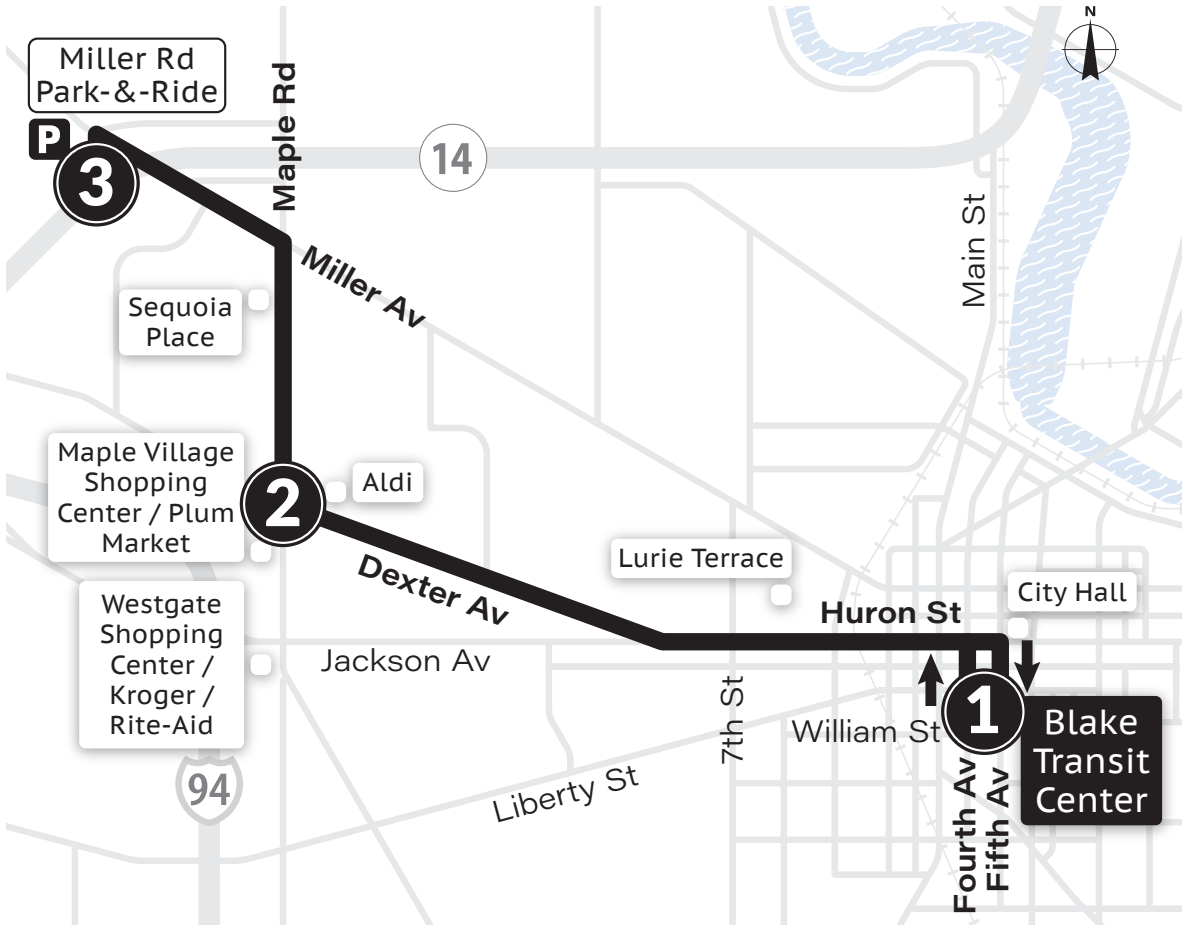

To Blake Transit Center

To Miller Rd Park & Ride

MONDAY-FRIDAY			MONDAY-FRIDAY		
Miller Rd Park-&-Ride 3	Dexter & Maple 2	Blake Transit Ctr 1	Blake Transit Ctr 1	Dexter & Maple 2	Miller Rd Park-&-Ride 3
6:30a	6:35a	6:42a	6:45a	6:56a	7:00a
7:00a	7:05a	7:12a	7:15a	7:26a	7:30a
7:30a	7:35a	7:42a	7:45a	7:56a	8:00a
8:00a	8:05a	8:12a	8:15a	8:26a	8:30a
8:30a	8:35a	8:42a	8:45a	8:56a	9:00a
3:30p	3:35p	3:42p	3:15p	3:26p	3:30p
4:00p	4:05p	4:12p	3:45p	3:56p	4:00p
4:30p	4:35p	4:42p	4:15p	4:26p	4:30p
5:00p	5:05p	5:12p	4:45p	4:56p	5:00p
5:30p	5:35p	5:42p	5:15p	5:26p	5:30p
6:00p	6:05p	6:12p	5:45p	5:56p	6:00p

No Saturday or Sunday Service