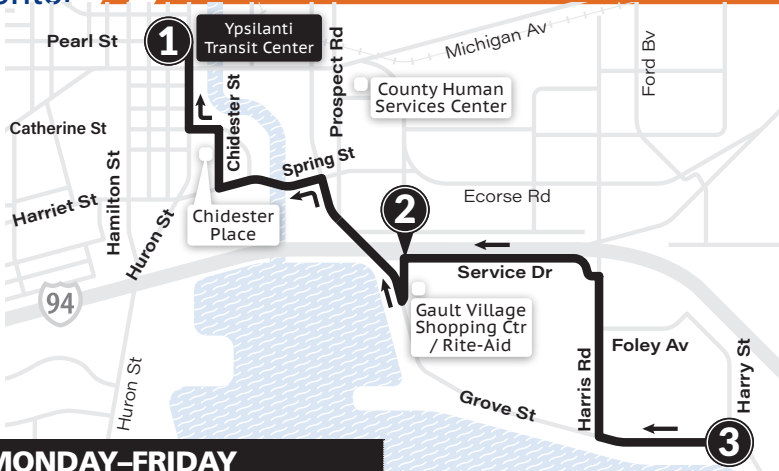

MONDAY-FRIDAY

Harry & Grove ③	Gault Village ②	Ypsilanti Transit Center ①
6:15a	6:20a	6:27a
6:45a	6:50a	6:57a
7:15a	7:20a	7:27a
7:45a	7:50a	7:57a
8:15a	8:20a	8:27a
8:45a	8:50a	8:57a
9:15a	9:20a	9:27a
9:45a	9:50a	9:57a
10:15a	10:20a	10:27a
10:45a	10:50a	10:57a
11:15a	11:20a	11:27a
11:45a	11:50a	11:57a
12:15p	12:20p	12:27p
12:45p	12:50p	12:57p
1:15p	1:20p	1:27p
1:45p	1:50p	1:57p
2:15p	2:20p	2:27p
2:45p	2:50p	2:57p
3:15p	3:20p	3:27p
3:45p	3:50p	3:57p
4:15p	4:20p	4:27p
4:45p	4:50p	4:57p
5:15p	5:20p	5:27p
5:45p	5:50p	5:57p
6:15p	6:20p	6:27p
7:15p	7:20p	7:27p
8:15p	8:20p	8:27p
9:15p	9:20p	9:27p
10:15p	10:20p	10:27p
11:15p	11:20p	11:27p

SATURDAY

Harry & Grove ③	Gault Village ②	Ypsilanti Transit Center ①
7:15a	7:20a	7:27a
7:45a	7:50a	7:57a
8:15a	8:20a	8:27a
8:45a	8:50a	8:57a
9:15a	9:20a	9:27a
9:45a	9:50a	9:57a
10:15a	10:20a	10:27a
10:45a	10:50a	10:57a
11:15a	11:20a	11:27a
11:45a	11:50a	11:57a

SATURDAY (Continued)

Harry & Grove ③	Gault Village ②	Ypsilanti Transit Center ①
12:15p	12:20p	12:27p
12:45p	12:50p	12:57p
1:15p	1:20p	1:27p
1:45p	1:50p	1:57p
2:15p	2:20p	2:27p
2:45p	2:50p	2:57p
3:15p	3:20p	3:27p
3:45p	3:50p	3:57p
4:15p	4:20p	4:27p
4:45p	4:50p	4:57p
5:15p	5:20p	5:27p
5:45p	5:50p	5:57p
6:15p	6:20p	6:27p
7:15p	7:20p	7:27p
8:15p	8:20p	8:27p
9:15p	9:20p	9:27p
10:15p	10:20p	10:27p
11:15p	11:20p	11:27p

SUNDAY

8:15a	8:20a	8:27a
8:45a	8:50a	8:57a
9:15a	9:20a	9:27a
9:45a	9:50a	9:57a
10:15a	10:20a	10:27a
10:45a	10:50a	10:57a
11:15a	11:20a	11:27a
11:45a	11:50a	11:57a
12:15p	12:20p	12:27p
12:45p	12:50p	12:57p
1:15p	1:20p	1:27p
1:45p	1:50p	1:57p
2:15p	2:20p	2:27p
2:45p	2:50p	2:57p
3:15p	3:20p	3:27p
3:45p	3:50p	3:57p
4:15p	4:20p	4:27p
4:45p	4:50p	4:57p
5:15p	5:20p	5:27p
5:45p	5:50p	5:57p
6:15p	6:20p	6:27p
7:15p	7:20p	7:27p
8:15p	8:20p	8:27p
9:15p	9:20p	9:27p