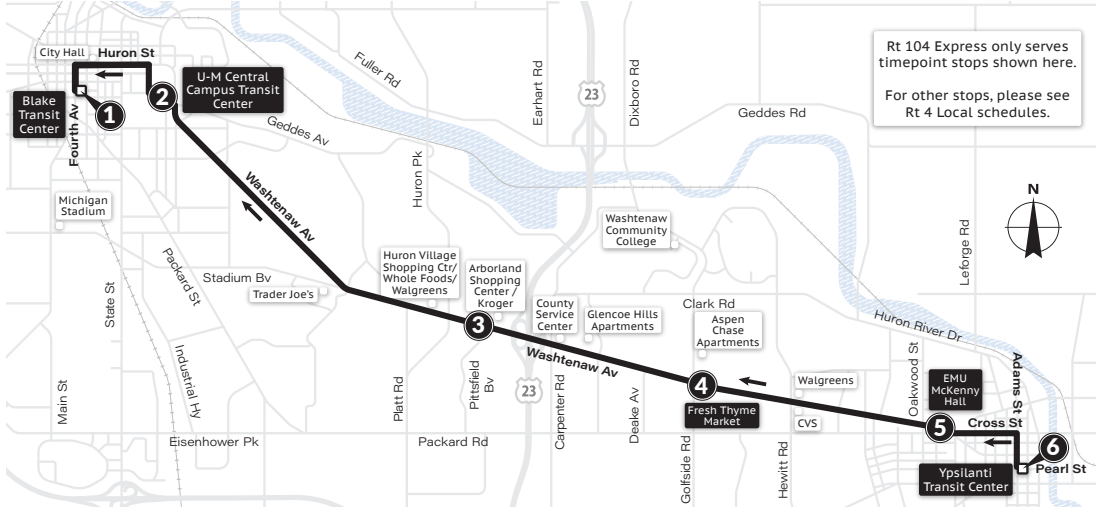

MONDAY-FRIDAY

Ypsilanti Transit Center 6	Washt. - EMU 5	Washt. & Golfside 4	Washt. & Pittsfield 3	U-M Central Campus Transit Ctr 2	Blake Transit Center 1
6:15a	6:18a	6:23a	6:28a	6:36a	6:46a
6:45a	6:48a	6:53a	6:58a	7:06a	7:16a
7:15a	7:18a	7:23a	7:28a	7:36a	7:46a
7:45a	7:48a	7:53a	7:58a	8:06a	8:16a
8:15a	8:18a	8:23a	8:28a	8:36a	8:46a
8:45a	8:48a	8:53a	8:58a	9:06a	9:16a
9:15a	9:18a	9:23a	9:28a	9:36a	9:46a
9:45a	9:48a	9:53a	9:58a	10:06a	10:16a
10:15a	10:18a	10:23a	10:28a	10:36a	10:46a
10:45a	10:48a	10:53a	10:58a	11:06a	11:16a
11:15a	11:18a	11:23a	11:28a	11:36a	11:46a
11:45a	11:48a	11:53a	11:58a	12:06p	12:16p
12:15p	12:18p	12:23p	12:28p	12:36p	12:46p
12:45p	12:48p	12:53p	12:58p	1:06p	1:16p
1:15p	1:18p	1:23p	1:28p	1:36p	1:46p
1:45p	1:48p	1:53p	1:58p	2:06p	2:16p
2:15p	2:18p	2:23p	2:28p	2:36p	2:46p
2:45p	2:48p	2:53p	2:58p	3:06p	3:16p
3:15p	3:18p	3:23p	3:28p	3:36p	3:46p
3:45p	3:48p	3:54p	4:00p	4:09p	4:19p
4:15p	4:18p	4:24p	4:30p	4:39p	4:49p
4:45p	4:48p	4:54p	5:00p	5:09p	5:19p
5:15p	5:18p	5:24p	5:30p	5:39p	5:49p
5:45p	5:48p	5:54p	6:00p	6:09p	6:19p

No Saturday or Sunday Service