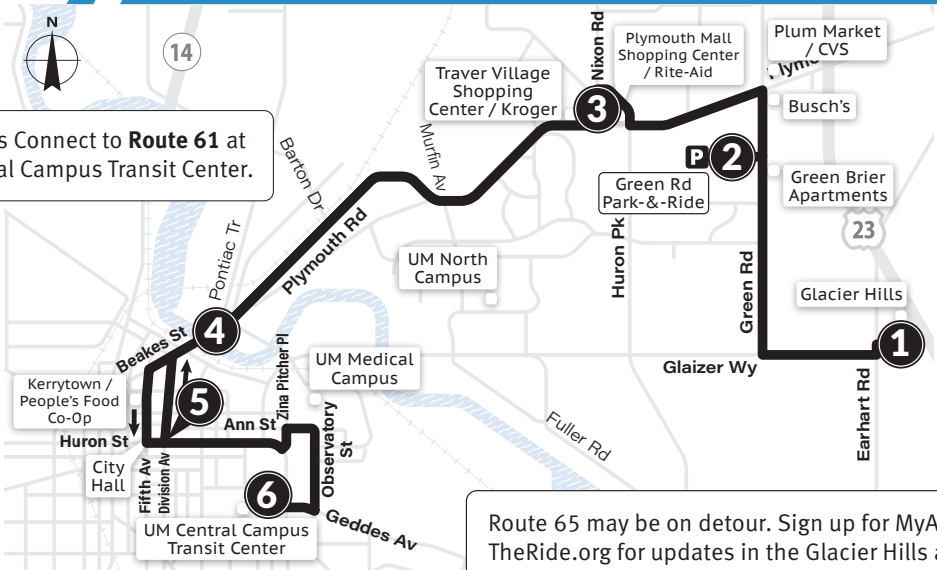

UM-Downtown-Green ROUTE 65

To Glacier Hills

To Central Campus Transit Center

MONDAY-FRIDAY				
Central Campus Transit Ctr	Division & Huron	Plymouth Mall	Green Rd Park & Ride	Glacier Hills Area
6	5	3	2	1
6:35a	6:41a	6:53a	6:58a	7:12a
7:05a	7:11a	7:23a	7:28a	7:42a
7:35a	7:41a	7:53a	7:58a	8:12a
8:05a	8:11a	8:23a	8:28a	8:42a
8:35a	8:41a	8:53a	8:58a	9:12a
9:05a	9:11a	9:23a	9:28a	9:42a
9:35a	9:41a	9:53a	9:58a	10:12a
10:05a	10:11a	10:23a	10:28a	10:42a
10:35a	10:41a	10:53a	10:58a	11:12a
11:05a	11:11a	11:23a	11:28a	11:42a
11:35a	11:41a	11:53a	11:58a	12:12p
12:05p	12:11p	12:23p	12:28p	12:42p
12:35p	12:41p	12:53p	12:58p	1:12p
1:05p	1:11p	1:23p	1:28p	1:42p
1:35p	1:41p	1:53p	1:58p	2:12p
2:05p	2:11p	2:23p	2:28p	2:42p
2:35p	2:41p	2:53p	2:58p	3:12p
3:05p	3:11p	3:23p	3:28p	3:42p
3:35p	3:41p	3:53p	3:58p	4:12p
4:05p	4:11p	4:23p	4:28p	4:42p
4:35p	4:41p	4:53p	4:58p	5:12p
5:05p	5:11p	5:23p	5:28p	5:42p
5:35p	5:41p	5:53p	5:58p	6:12p
6:05p	6:11p	6:23p	6:28p	6:42p
6:35p	6:41p	6:53p	6:58p	7:12p
7:05p	7:11p	7:23p	7:28p	7:42p
7:35p*	7:41p	7:53p	7:58p	8:12p
8:05p*	8:11p	8:23p	8:28p	8:42p
8:35p*	8:41p	8:53p	8:58p	9:12p

MONDAY-FRIDAY				
Glacier Hills Area	Green Rd Park & Ride	Plymouth Mall	Broadway & Swift	Central Campus Transit Ctr
1	2	3	4	6
6:45a	6:51a	6:55a	7:04a	7:22a
7:15a	7:21a	7:25a	7:34a	7:52a
7:45a	7:51a	7:55a	8:04a	8:22a
8:15a	8:21a	8:25a	8:34a	8:52a
8:45a	8:51a	8:55a	9:04a	9:22a
9:15a	9:21a	9:25a	9:34a	9:52a
9:45a	9:51a	9:55a	10:04a	10:22a
10:15a	10:21a	10:25a	10:34a	10:52a
10:45a	10:51a	10:55a	11:04a	11:22a
11:15a	11:21a	11:25a	11:34a	11:52a
11:45a	11:51a	11:55a	12:04p	12:22p
12:15p	12:21p	12:25p	12:34p	12:52p
12:45p	12:51p	12:55p	1:04p	1:22p
1:15p	1:21p	1:25p	1:34p	1:52p
1:45p	1:51p	1:55p	2:04p	2:22p
2:15p	2:21p	2:25p	2:34p	2:52p
2:45p	2:51p	2:55p	3:04p	3:22p
3:15p	3:21p	3:25p	3:34p	3:52p
3:45p	3:51p	3:55p	4:04p	4:22p
4:15p	4:21p	4:25p	4:34p	4:52p
4:45p	4:51p	4:55p	5:04p	5:22p
5:15p	5:21p	5:25p	5:34p	5:52p
5:45p	5:51p	5:55p	6:04p	6:22p
6:15p	6:21p	6:25p	6:34p	6:52p
6:45p	6:51p	6:55p	7:04p	7:22p*
7:15p	7:21p	7:25p	7:34p	7:52p*
7:45p	7:51p	7:55p	8:04p	8:22p*

*Trip does NOT connect to Route 61

No Saturday or Sunday Service