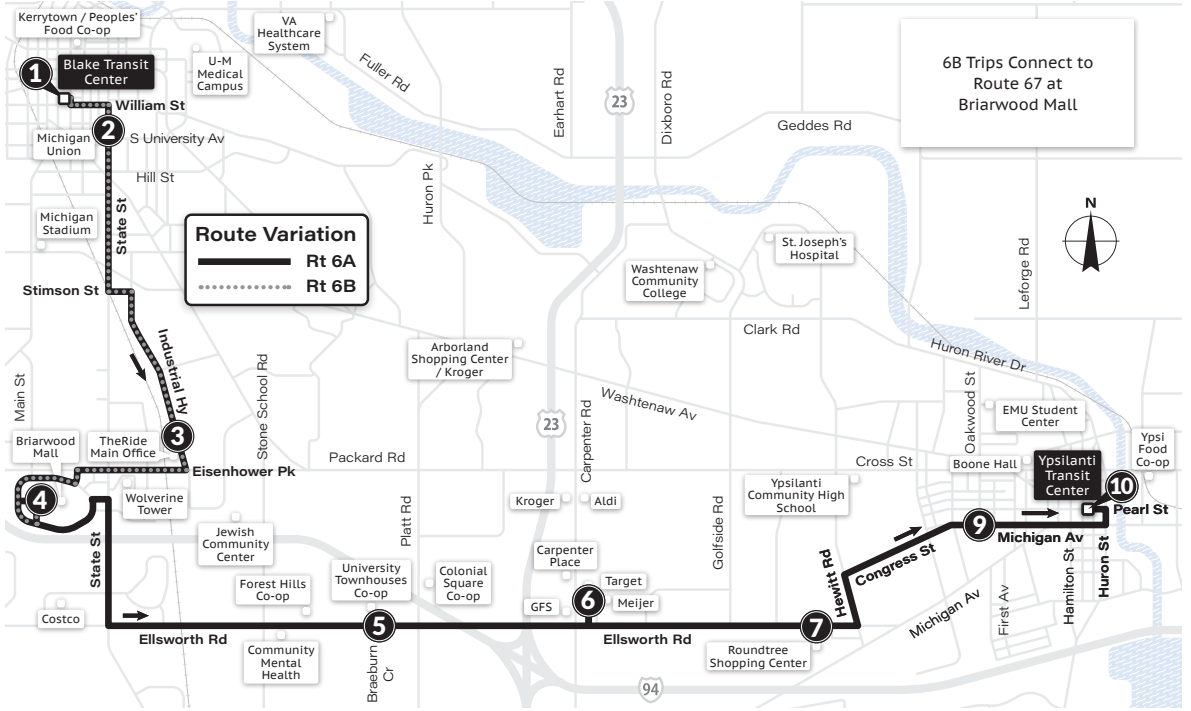

6 Ellsworth

To Ypsilanti
Transit Center

MONDAY-FRIDAY

Rt var.	Blake Transit Center ①	Michigan Union ②	TheRide Main Office ③	Briarwood Mall ④	Ellsworth & Braeburn ⑤	Meijer (Carpenter Rd) ⑥	Roundtree Shopping Center ⑦	Recreation Park ⑨	Ypsilanti Transit Center ⑩
6A	6:15a	6:19a	6:27a	6:36a	6:46a	6:52a	6:58a	7:04a	7:12a
6B	6:30a	6:34a	6:42a	6:51a	—	—	—	—	—
6A	6:45a	6:49a	6:57a	7:06a	7:16a	7:22a	7:28a	7:34a	7:42a
6B	7:00a	7:04a	7:12a	7:21a	—	—	—	—	—
6A	7:15a	7:19a	7:27a	7:36a	7:46a	7:52a	7:58a	8:04a	8:12a
6B	7:30a	7:34a	7:42a	7:51a	—	—	—	—	—
6A	7:45a	7:49a	7:57a	8:06a	8:16a	8:22a	8:28a	8:34a	8:42a
6B	8:00a	8:04a	8:12a	8:21a	—	—	—	—	—
6A	8:15a	8:19a	8:27a	8:36a	8:46a	8:52a	8:58a	9:04a	9:12a
6B	8:30a	8:34a	8:42a	8:51a	—	—	—	—	—
6A	8:45a	8:49a	8:57a	9:06a	9:16a	9:22a	9:28a	9:34a	9:42a
6B	9:00a	9:04a	9:12a	9:21a	—	—	—	—	—
6A	9:15a	9:19a	9:27a	9:36a	9:46a	9:52a	9:58a	10:04a	10:12a
6B	9:30a	9:34a	9:42a	9:51a	—	—	—	—	—
6A	9:45a	9:49a	9:57a	10:06a	10:16a	10:22a	10:28a	10:34a	10:42a
6B	10:00a	10:04a	10:12a	10:21a	—	—	—	—	—
6A	10:15a	10:19a	10:27a	10:36a	10:46a	10:52a	10:58a	11:04a	11:12a
6B	10:30a	10:34a	10:42a	10:51a	—	—	—	—	—
6A	10:45a	10:49a	10:57a	11:06a	11:16a	11:22a	11:28a	11:34a	11:42a
6B	11:00a	11:04a	11:12a	11:21a	—	—	—	—	—
6A	11:15a	11:19a	11:27a	11:36a	11:46a	11:52a	11:58a	12:04p	12:12p
6B	11:30a	11:34a	11:42a	11:51a	—	—	—	—	—
6A	11:45a	11:49a	11:57a	12:06p	12:16p	12:22p	12:28p	12:34p	12:42p
6B	12:00p	12:04p	12:12p	12:21p	—	—	—	—	—
6A	12:15p	12:19p	12:27p	12:36p	12:46p	12:52p	12:58p	1:04p	1:12p
6B	12:30p	12:34p	12:42p	12:51p	—	—	—	—	—
6A	12:45p	12:49p	12:57p	1:06p	1:16p	1:22p	1:28p	1:34p	1:42p
6B	1:00p	1:04p	1:12p	1:21p	—	—	—	—	—
6A	1:15p	1:19p	1:27p	1:36p	1:46p	1:52p	1:58p	2:04p	2:12p
6B	1:30p	1:34p	1:42p	1:51p	—	—	—	—	—
6A	1:45p	1:49p	1:57p	2:06p	2:16p	2:22p	2:28p	2:34p	2:42p
6B	2:00p	2:04p	2:12p	2:21p	—	—	—	—	—