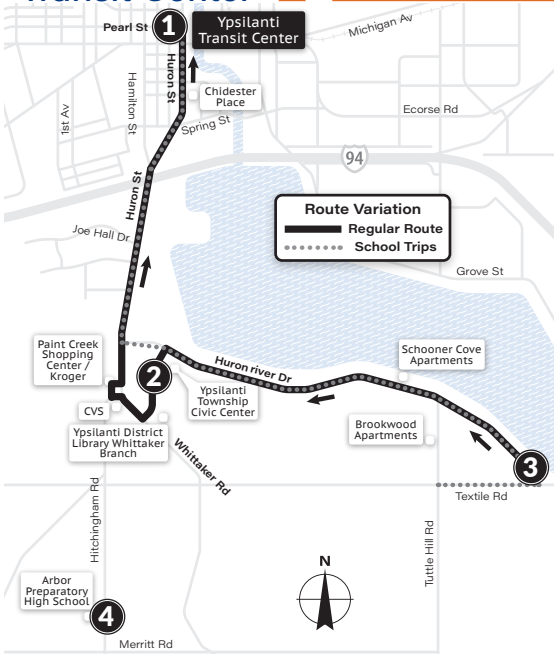

46 Huron-Paint Creek

To Huron River & Textile

Service also provided via **FlexRide-East**. See the FlexRide Service page for more information.

SATURDAY		
Ypsilanti Transit Center ①	Ypsilanti Twp Civic Center ②	Huron River & Textile ③
7:00a	7:09a	7:19a
7:30a	7:39a	7:49a
8:00a	8:09a	8:19a
8:30a	8:39a	8:49a
9:00a	9:09a	9:19a
9:30a	9:39a	9:49a
10:00a	10:09a	10:19a
10:30a	10:39a	10:49a
11:00a	11:09a	11:19a
11:30a	11:39a	11:49a
12:00p	12:09p	12:19p
12:30p	12:39p	12:49p
1:00p	1:09p	1:19p
1:30p	1:39p	1:49p
2:00p	2:09p	2:19p
2:30p	2:39p	2:49p
3:00p	3:09p	3:19p
3:30p	3:39p	3:49p
4:00p	4:09p	4:19p
4:30p	4:39p	4:49p
5:00p	5:09p	5:19p
5:30p	5:39p	5:49p
6:00p	6:09p	6:19p
7:00p	7:09p	7:19p
8:00p	8:09p	8:19p
9:00p	9:09p	9:19p
10:00p	10:09p	10:19p
11:00p	11:09p	11:19p
SUNDAY		
8:00a	8:09a	8:19a
8:30a	8:39a	8:49a
9:00a	9:09a	9:19a
9:30a	9:39a	9:49a
10:00a	10:09a	10:19a
10:30a	10:39a	10:49a
11:00a	11:09a	11:19a
11:30a	11:39a	11:49a
12:00p	12:09p	12:19p
12:30p	12:39p	12:49p
1:00p	1:09p	1:19p
1:30p	1:39p	1:49p
2:00p	2:09p	2:19p
2:30p	2:39p	2:49p
3:00p	3:09p	3:19p
3:30p	3:39p	3:49p
4:00p	4:09p	4:19p
4:30p	4:39p	4:49p
5:00p	5:09p	5:19p
5:30p	5:39p	5:49p
6:00p	6:09p	6:19p
7:00p	7:09p	7:19p
8:00p	8:09p	8:19p
9:00p	9:09p	9:19p

Weekday service to Arbor Prep HS on select trips. See schedule for details.

To Ypsilanti Transit Center

Huron-Paint Creek ROUTE 46

Service also provided via FlexRide-East. See the FlexRide Service page for more information.