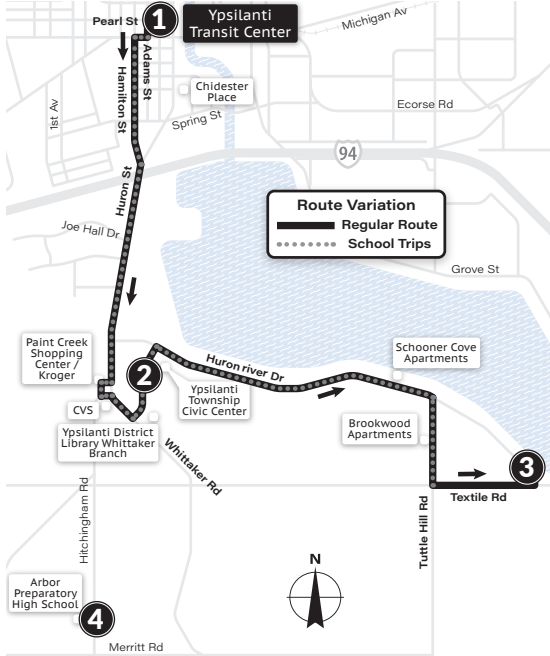

46 Huron-Paint Creek

To Huron River & Textile

Service also provided via **FlexRide-East**. See the FlexRide Service page for more information.

SATURDAY		
Ypsilanti Transit Center ①	Ypsilanti Twp Civic Center ②	Huron River & Textile ③
7:00a	7:09a	7:19a
7:30a	7:39a	7:49a
8:00a	8:09a	8:19a
8:30a	8:39a	8:49a
9:00a	9:09a	9:19a
9:30a	9:39a	9:49a
10:00a	10:09a	10:19a
10:30a	10:39a	10:49a
11:00a	11:09a	11:19a
11:30a	11:39a	11:49a
12:00p	12:09p	12:19p
12:30p	12:39p	12:49p
1:00p	1:09p	1:19p
1:30p	1:39p	1:49p
2:00p	2:09p	2:19p
2:30p	2:39p	2:49p
3:00p	3:09p	3:19p
3:30p	3:39p	3:49p
4:00p	4:09p	4:19p
4:30p	4:39p	4:49p
5:00p	5:09p	5:19p
5:30p	5:39p	5:49p
6:00p	6:09p	6:19p
7:00p	7:09p	7:19p
8:00p	8:09p	8:19p
9:00p	9:09p	9:19p
10:00p	10:09p	10:19p
11:00p	11:09p	11:19p
SUNDAY		
8:00a	8:09a	8:19a
8:30a	8:39a	8:49a
9:00a	9:09a	9:19a
9:30a	9:39a	9:49a
10:00a	10:09a	10:19a
10:30a	10:39a	10:49a
11:00a	11:09a	11:19a
11:30a	11:39a	11:49a
12:00p	12:09p	12:19p
12:30p	12:39p	12:49p
1:00p	1:09p	1:19p
1:30p	1:39p	1:49p
2:00p	2:09p	2:19p
2:30p	2:39p	2:49p
3:00p	3:09p	3:19p
3:30p	3:39p	3:49p
4:00p	4:09p	4:19p
4:30p	4:39p	4:49p
5:00p	5:09p	5:19p
5:30p	5:39p	5:49p
6:00p	6:09p	6:19p
7:00p	7:09p	7:19p
8:00p	8:09p	8:19p
9:00p	9:09p	9:19p

Weekday service to Arbor Prep HS on select trips. See schedule for details.

To Ypsilanti Transit Center

Huron-Paint Creek ROUTE 46

Service also provided via FlexRide-East. See the FlexRide Service page for more information.