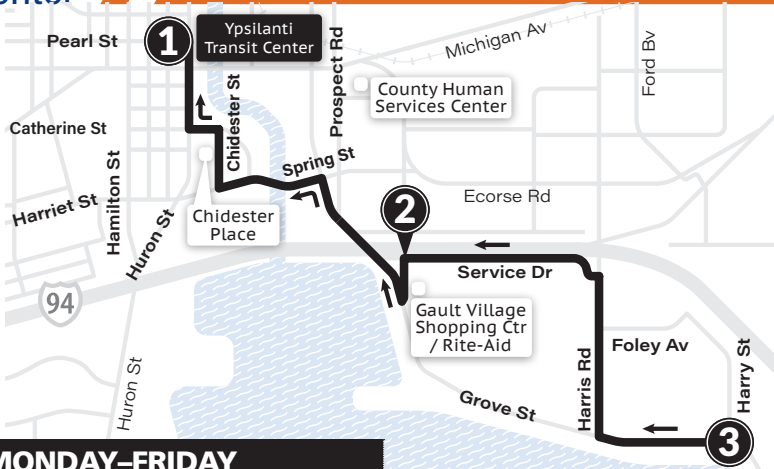

MONDAY-FRIDAY

Harry & Grove ③	Gault Village ②	Ypsilanti Transit Center ①
6:15a	6:20a	6:27a
6:45a	6:50a	6:57a
7:15a	7:20a	7:27a
7:45a	7:50a	7:57a
8:15a	8:20a	8:27a
8:45a	8:50a	8:57a
9:15a	9:20a	9:27a
9:45a	9:50a	9:57a
10:15a	10:20a	10:27a
10:45a	10:50a	10:57a
11:15a	11:20a	11:27a
11:45a	11:50a	11:57a
12:15p	12:20p	12:27p
12:45p	12:50p	12:57p
1:15p	1:20p	1:27p
1:45p	1:50p	1:57p
2:15p	2:20p	2:27p
2:45p	2:50p	2:57p
3:15p	3:20p	3:27p
3:45p	3:50p	3:57p
4:15p	4:20p	4:27p
4:45p	4:50p	4:57p
5:15p	5:20p	5:27p
5:45p	5:50p	5:57p
6:15p	6:20p	6:27p
7:15p	7:20p	7:27p
8:15p	8:20p	8:27p
9:15p	9:20p	9:27p
10:15p	10:20p	10:27p
11:15p	11:20p	11:27p

SATURDAY

Harry & Grove ③	Gault Village ②	Ypsilanti Transit Center ①
7:15a	7:20a	7:27a
7:45a	7:50a	7:57a
8:15a	8:20a	8:27a
8:45a	8:50a	8:57a
9:15a	9:20a	9:27a
9:45a	9:50a	9:57a
10:15a	10:20a	10:27a
10:45a	10:50a	10:57a
11:15a	11:20a	11:27a
11:45a	11:50a	11:57a

SATURDAY (Continued)

Harry & Grove ③	Gault Village ②	Ypsilanti Transit Center ①
12:15p	12:20p	12:27p
12:45p	12:50p	12:57p
1:15p	1:20p	1:27p
1:45p	1:50p	1:57p
2:15p	2:20p	2:27p
2:45p	2:50p	2:57p
3:15p	3:20p	3:27p
3:45p	3:50p	3:57p
4:15p	4:20p	4:27p
4:45p	4:50p	4:57p
5:15p	5:20p	5:27p
5:45p	5:50p	5:57p
6:15p	6:20p	6:27p
7:15p	7:20p	7:27p
8:15p	8:20p	8:27p
9:15p	9:20p	9:27p
10:15p	10:20p	10:27p
11:15p	11:20p	11:27p

SUNDAY

8:15a	8:20a	8:27a
8:45a	8:50a	8:57a
9:15a	9:20a	9:27a
9:45a	9:50a	9:57a
10:15a	10:20a	10:27a
10:45a	10:50a	10:57a
11:15a	11:20a	11:27a
11:45a	11:50a	11:57a
12:15p	12:20p	12:27p
12:45p	12:50p	12:57p
1:15p	1:20p	1:27p
1:45p	1:50p	1:57p
2:15p	2:20p	2:27p
2:45p	2:50p	2:57p
3:15p	3:20p	3:27p
3:45p	3:50p	3:57p
4:15p	4:20p	4:27p
4:45p	4:50p	4:57p
5:15p	5:20p	5:27p
5:45p	5:50p	5:57p
6:15p	6:20p	6:27p
7:15p	7:20p	7:27p
8:15p	8:20p	8:27p
9:15p	9:20p	9:27p