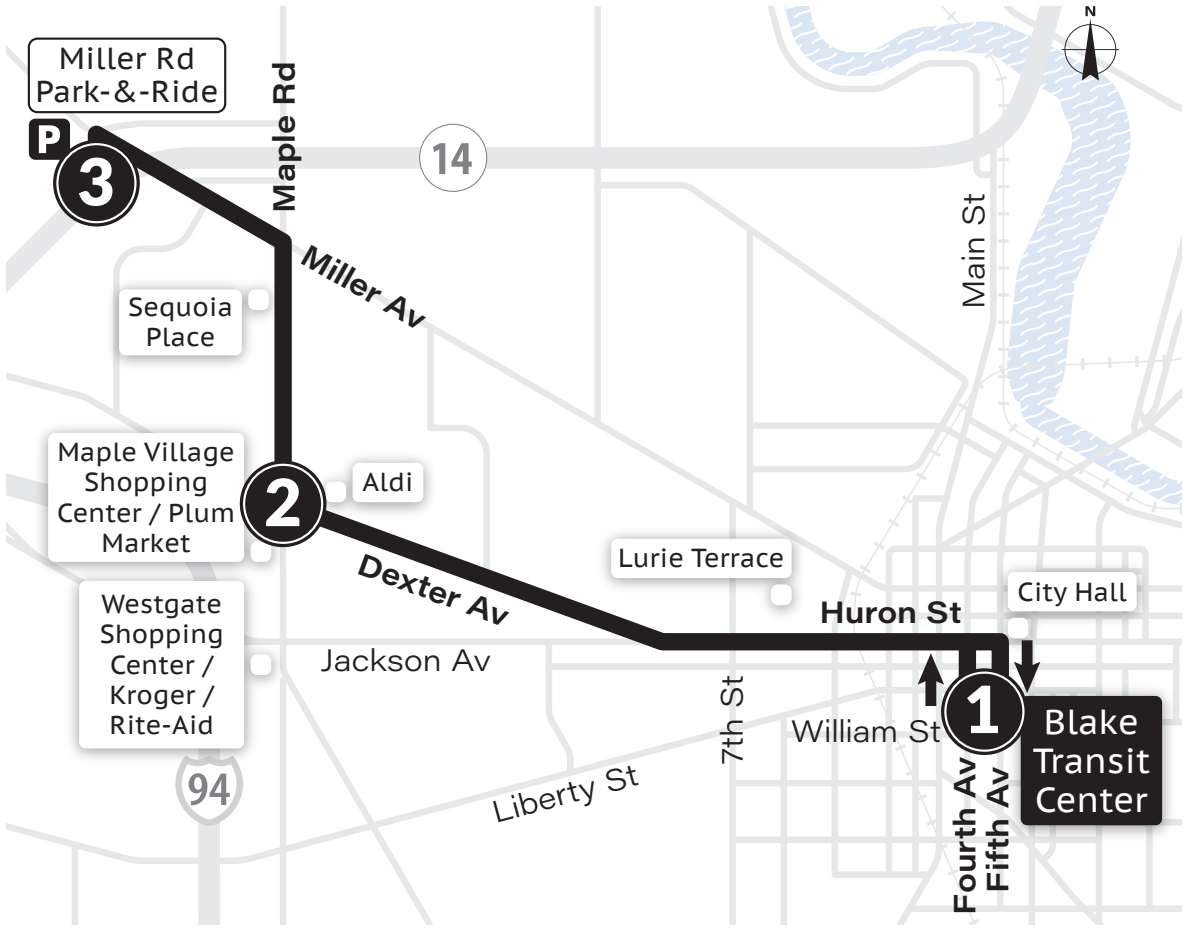

Maple-Dexter ROUTE 34

To Blake Transit Center

To Miller Rd Park & Ride

MONDAY-FRIDAY			MONDAY-FRIDAY		
Miller Rd Park-&-Ride 3	Dexter & Maple 2	Blake Transit Ctr 1	Blake Transit Ctr 1	Dexter & Maple 2	Miller Rd Park-&-Ride 3
6:30a	6:35a	6:42a	6:45a	6:56a	7:00a
7:00a	7:05a	7:12a	7:15a	7:26a	7:30a
7:30a	7:35a	7:42a	7:45a	7:56a	8:00a
8:00a	8:05a	8:12a	8:15a	8:26a	8:30a
8:30a	8:35a	8:42a	8:45a	8:56a	9:00a
3:30p	3:35p	3:42p	3:15p	3:26p	3:30p
4:00p	4:05p	4:12p	3:45p	3:56p	4:00p
4:30p	4:35p	4:42p	4:15p	4:26p	4:30p
5:00p	5:05p	5:12p	4:45p	4:56p	5:00p
5:30p	5:35p	5:42p	5:15p	5:26p	5:30p
6:00p	6:05p	6:12p	5:45p	5:56p	6:00p

No Saturday or Sunday Service