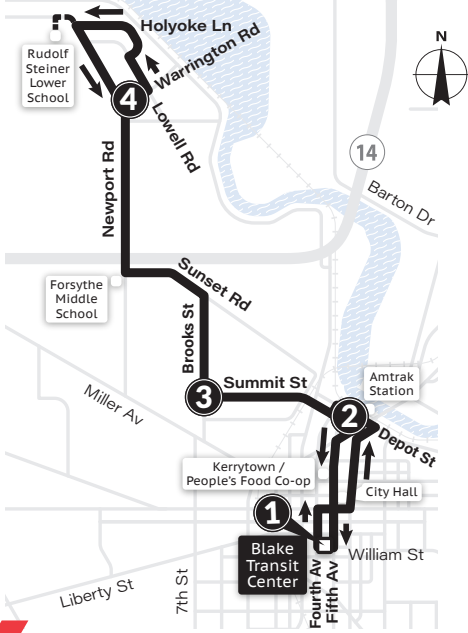

33 Newport

No Saturday or Sunday Service

Use Route 22 For Alternative Service To Amtrak Station During These Times

*Trip serves Rudolf Steiner Lower School on Newport Rd.

To Warrington & Newport

To Blake Transit Center

MONDAY-FRIDAY

Blake Transit Center	Amtrak Station	Summit & Brooks	Warrington & Newport
①	②	③	④
6:15a	6:24a	6:28a	6:36a
6:45a	6:54a	6:58a	7:06a
7:15a	7:24a	7:28a	7:36a
7:45a	7:54a	7:58a	8:06a
8:15a	8:24a	8:28a	8:36a
8:45a	8:54a	8:58a	9:06a
9:15a	9:24a	9:28a	9:36a
9:45a	9:54a	9:58a	10:06a
10:15a	10:24a	10:28a	10:36a
10:45a	10:54a	10:58a	11:06a
11:15a	11:24a	11:28a	11:36a
11:45a	11:54a	11:58a	12:06p
12:15p	12:24p	12:28p	12:36p
12:45p	12:54p	12:58p	1:06p
1:15p	1:24p	1:28p	1:36p
1:45p	1:54p	1:58p	2:06p
2:15p	2:24p	2:28p	2:36p
2:45p	2:54p	2:58p	3:06p
3:15p	3:24p	3:28p	3:36p
3:45p	3:54p	3:58p	4:06p
4:15p	4:24p	4:28p	4:36p
4:45p	4:54p	4:58p	5:06p
5:15p	5:24p	5:28p	5:36p
5:45p	5:54p	5:58p	6:06p
6:15p	6:24p	6:28p	6:36p
6:45p	6:54p	6:58p	7:06p
7:15p	7:24p	7:28p	7:36p
8:15p	8:24p	8:28p	8:36p
9:15p	9:24p	9:28p	9:36p
10:15p	10:24p	10:28p	10:36p
11:15p	11:24p	11:28p	11:36p

MONDAY-FRIDAY

Warrington & Newport	Summit & Brooks	Amtrak Station	Blake Transit Center
④	③	②	①
6:36a	6:47a	6:51a	6:57a
7:06a	7:17a	7:21a	7:27a
7:36a	7:47a	7:51a	7:57a
8:06a	8:17a	8:21a	8:27a
8:36a	8:47a	8:51a	8:57a
9:06a	9:17a	9:21a	9:27a
9:36a	9:47a	9:51a	9:57a
10:06a	10:17a	10:21a	10:27a
10:36a	10:47a	10:51a	10:57a
11:06a	11:17a	11:21a	11:27a
11:36a	11:47a	11:51a	11:57a
12:06p	12:17p	12:21p	12:27p
12:36p	12:47p	12:51p	12:57p
1:06p	1:17p	1:21p	1:27p
1:36p	1:47p	1:51p	1:57p
2:06p	2:17p	2:21p	2:27p
2:36p	2:47p	2:51p	2:57p
3:06p	3:17p	3:21p	3:27p
3:36p*	3:47p	3:51p	3:57p
4:06p	4:17p	4:21p	4:27p
4:36p	4:47p	4:51p	4:57p
5:06p	5:17p	5:21p	5:27p
5:36p	5:47p	5:51p	5:57p
6:06p	6:17p	6:21p	6:27p
6:36p	6:47p	6:51p	6:57p
7:06p	7:17p	7:21p	7:27p
7:36p	7:47p	7:51p	7:57p
8:36p	8:47p	8:51p	8:57p
9:36p	9:47p	9:51p	9:57p
10:36p	10:47p	10:51p	10:57p
11:36p	11:47p	11:51p	11:57p