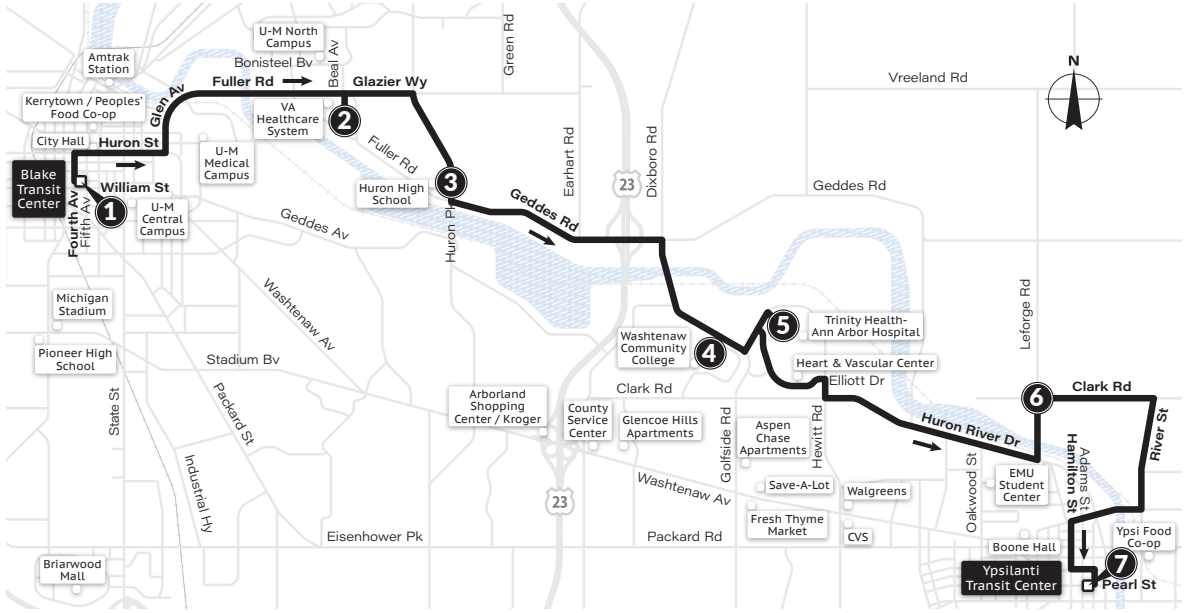

MONDAY-FRIDAY

Blake Transit Center ①	VA Hospital ②	Huron High School ③	Wash Comm College ④	Trinity Health - AA Hospital ⑤	LeForge & Clark ⑥	Ypsilanti Transit Center ⑦
6:15a	6:27a	6:31a	6:39a	6:42a	6:55a	7:12a
6:45a	6:57a	7:01a	7:09a	7:12a	7:25a	7:42a
7:15a	7:27a	7:31a	7:39a	7:42a	7:55a	8:12a
7:45a	7:57a	8:01a	8:09a	8:12a	8:25a	8:42a
8:15a	8:27a	8:31a	8:39a	8:42a	8:55a	9:12a
8:45a	8:57a	9:01a	9:09a	9:12a	9:25a	9:42a
9:15a	9:27a	9:31a	9:39a	9:42a	9:55a	10:12a
9:45a	9:57a	10:01a	10:09a	10:12a	10:25a	10:42a
10:15a	10:27a	10:31a	10:39a	10:42a	10:55a	11:12a
10:45a	10:57a	11:01a	11:09a	11:12a	11:25a	11:42a
11:15a	11:27a	11:31a	11:39a	11:42a	11:55a	12:12p
11:45a	11:57a	12:01p	12:09p	12:12p	12:25p	12:42p
12:15p	12:27p	12:31p	12:39p	12:42p	12:55p	1:12p
12:45p	12:57p	1:01p	1:09p	1:12p	1:25p	1:42p
1:15p	1:27p	1:31p	1:39p	1:42p	1:55p	2:12p
1:45p	1:57p	2:01p	2:09p	2:12p	2:25p	2:42p
2:15p	2:27p	2:31p	2:39p	2:42p	2:55p	3:12p
2:45p	2:57p	3:01p	3:09p	3:12p	3:25p	3:42p
3:15p	3:27p	3:31p	3:39p	3:42p	3:55p	4:12p
3:45p	3:57p	4:01p	4:09p	4:12p	4:25p	4:42p
4:15p	4:27p	4:31p	4:39p	4:42p	4:55p	5:12p
4:45p	4:57p	5:01p	5:09p	5:12p	5:25p	5:42p
5:15p	5:27p	5:31p	5:39p	5:42p	5:55p	6:12p
5:45p	5:57p	6:01p	6:09p	6:12p	6:25p	6:42p
6:15p	6:27p	6:31p	6:39p	6:42p	6:55p	7:12p
6:45p	6:57p	7:01p	7:09p	7:12p	7:25p	7:42p
7:45p	7:57p	8:01p	8:09p	8:12p	8:25p	8:42p
8:45p	8:57p	9:01p	9:09p	9:12p	9:25p	9:42p
9:45p	9:57p	10:01p	10:09p	10:12p	10:25p	10:42p
10:45p	10:57p	11:01p	11:09p	11:12p	11:25p	11:42p
11:45p	11:57p	12:01a	12:09a	12:12a	12:25a	12:42a