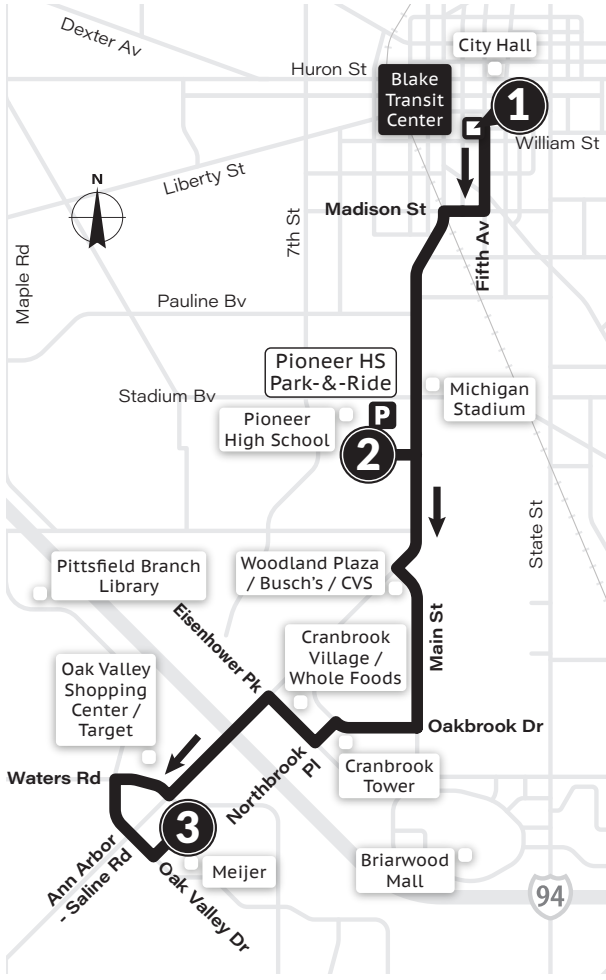

MONDAY-FRIDAY (Continued)

Meijer (Ann Arbor - Saline Rd) ③	Pioneer High School Park-&-Ride ②	Blake Transit Center ①
2:47p	2:57p	3:12p
3:17p	3:27p	3:42p
3:47p	3:57p	4:12p
4:17p	4:27p	4:42p
4:47p	4:57p	5:12p
5:17p	5:27p	5:42p
5:47p	5:57p	6:12p
6:17p	6:27p	6:42p
6:47p	6:57p	7:12p
7:17p	7:27p	7:42p
7:47p	7:57p	8:12p
8:47p	8:57p	9:12p
9:47p	9:57p	10:12p
10:47p	10:57p	11:12p
11:47p	11:57p	12:12a

SATURDAY & SUNDAY

Meijer (Ann Arbor - Saline Rd) ③	Pioneer High School Park-&-Ride ②	Blake Transit Center ①
7:17a	7:27a	7:42a
7:47a	7:57a	8:12a
▲ SATURDAY ONLY ▲		
8:17a	8:27a	8:42a
8:47a	8:57a	9:12a
9:17a	9:27a	9:42a
9:47a	9:57a	10:12a
10:17a	10:27a	10:42a
10:47a	10:57a	11:12a
11:17a	11:27a	11:42a
11:47a	11:57a	12:12p
12:17p	12:27p	12:42p
12:47p	12:57p	1:12p
1:17p	1:27p	1:42p
1:47p	1:57p	2:12p
2:17p	2:27p	2:42p
2:47p	2:57p	3:12p
3:17p	3:27p	3:42p
3:47p	3:57p	4:12p
4:17p	4:27p	4:42p
4:47p	4:57p	5:12p
5:17p	5:27p	5:42p
5:47p	5:57p	6:12p
6:17p	6:27p	6:42p
6:47p	6:57p	7:12p
7:47p	7:57p	8:12p
8:47p	8:57p	9:12p
▼ SATURDAY ONLY ▼		
9:47p	9:57p	10:12p
10:47p	10:57p	11:12p
11:47p	11:57p	12:12a

MONDAY-FRIDAY

Meijer (Ann Arbor - Saline Rd) ③	Pioneer High School Park-&-Ride ②	Blake Transit Center ①
6:17a	6:27a	6:42a
6:47a	6:57a	7:12a
7:17a	7:27a	7:42a
7:47a	7:57a	8:12a
8:17a	8:27a	8:42a
8:47a	8:57a	9:12a
9:17a	9:27a	9:42a
9:47a	9:57a	10:12a
10:17a	10:27a	10:42a
10:47a	10:57a	11:12a
11:17a	11:27a	11:42a
11:47a	11:57a	12:12p
12:17p	12:27p	12:42p
12:47p	12:57p	1:12p
1:17p	1:27p	1:42p
1:47p	1:57p	2:12p
2:17p	2:27p	2:42p