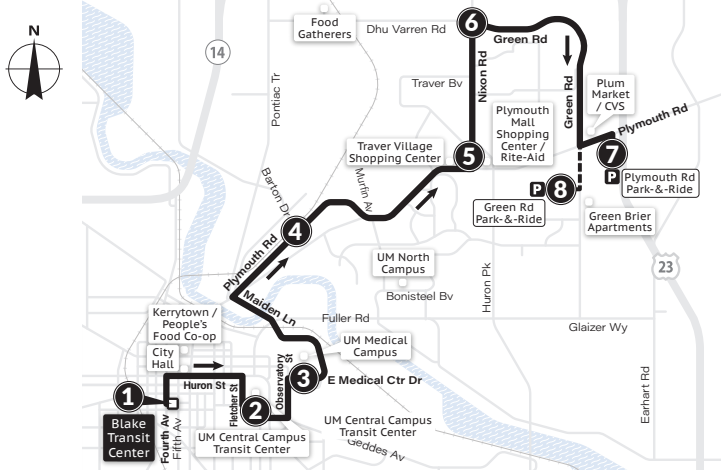

MONDAY-FRIDAY

Blake Transit Center 1	U-M Central Campus Transit Ctr 2	U-M Mott Hospital 3	Plymouth & Barton 4	Plymouth Mall 5	Green & Nixon 6	Plymouth Rd Park & Ride 7	Green Rd Park & Ride 8
6:00a	6:07a	6:14a	6:22a	6:29a	6:34a	6:42a	—
6:15a	6:22a	6:29a	6:37a	6:44a	6:49a	6:57a	—
6:30a	6:37a	6:44a	6:52a	6:59a	7:04a	7:12a	—
6:45a	6:52a	6:59a	7:07a	7:14a	7:19a	7:27a	—
7:00a	7:07a	7:14a	7:22a	7:29a	7:34a	7:42a	—
7:15a	7:22a	7:29a	7:37a	7:44a	7:49a	7:57a	—
7:30a	7:37a	7:44a	7:52a	7:59a	8:04a	8:12a	—
7:45a	7:52a	7:59a	8:07a	8:14a	8:19a	8:27a	—
8:00a	8:07a	8:14a	8:22a	8:29a	8:34a	8:42a	—
8:15a	8:22a	8:29a	8:37a	8:44a	8:49a	8:57a	—
8:30a	8:37a	8:44a	8:52a	8:59a	9:04a	9:12a	—
8:45a	8:52a	8:59a	9:07a	9:14a	9:19a	9:27a	—
9:00a	9:05a	9:11a	9:18a	9:23a	9:27a	9:34a	—
9:15a	9:20a	9:26a	9:33a	9:38a	9:42a	9:49a	—
9:30a	9:35a	9:41a	9:48a	9:53a	9:57a	10:04a	—
9:45a	9:50a	9:56a	10:03a	10:08a	10:12a	10:19a	—
10:00a	10:05a	10:11a	10:18a	10:23a	10:27a	10:34a	—
10:15a	10:20a	10:26a	10:33a	10:38a	10:42a	10:49a	—
10:30a	10:35a	10:41a	10:48a	10:53a	10:57a	11:04a	—
10:45a	10:50a	10:56a	11:03a	11:08a	11:12a	11:19a	—
11:00a	11:05a	11:11a	11:18a	11:23a	11:27a	11:34a	—
11:15a	11:20a	11:26a	11:33a	11:38a	11:42a	11:49a	—
11:30a	11:35a	11:41a	11:48a	11:53a	11:57a	12:04p	—
11:45a	11:50a	11:56a	12:03p	12:08p	12:12p	12:19p	—
12:00p	12:05p	12:11p	12:18p	12:23p	12:27p	12:34p	—
12:15p	12:20p	12:26p	12:33p	12:38p	12:42p	12:49p	—
12:30p	12:35p	12:41p	12:48p	12:53p	12:57p	1:04p	—
12:45p	12:50p	12:56p	1:03p	1:08p	1:12p	1:19p	—
1:00p	1:05p	1:11p	1:18p	1:23p	1:27p	1:34p	—
1:15p	1:20p	1:26p	1:33p	1:38p	1:42p	1:49p	—
1:30p	1:35p	1:41p	1:48p	1:53p	1:57p	2:04p	—
1:45p	1:50p	1:56p	2:03p	2:08p	2:12p	2:19p	—
2:00p	2:05p	2:11p	2:18p	2:23p	2:27p	2:34p	—
2:15p	2:20p	2:26p	2:33p	2:38p	2:42p	2:49p	—
2:30p	2:35p	2:41p	2:48p	2:53p	2:57p	3:04p	—
2:45p	2:52p	2:59p	3:07p	3:14p	3:19p	3:27p	—
3:00p	3:07p	3:14p	3:22p	3:29p	3:34p	3:42p	—
3:15p	3:22p	3:29p	3:37p	3:44p	3:49p	3:57p	—
3:30p	3:37p	3:44p	3:52p	3:59p	4:04p	4:12p	—
3:45p	3:52p	3:59p	4:07p	4:14p	4:19p	4:27p	—
4:00p	4:07p	4:14p	4:22p	4:29p	4:34p	4:42p	—
4:15p	4:22p	4:29p	4:37p	4:44p	4:49p	4:57p	—
4:30p	4:37p	4:44p	4:52p	4:59p	5:04p	5:12p	—