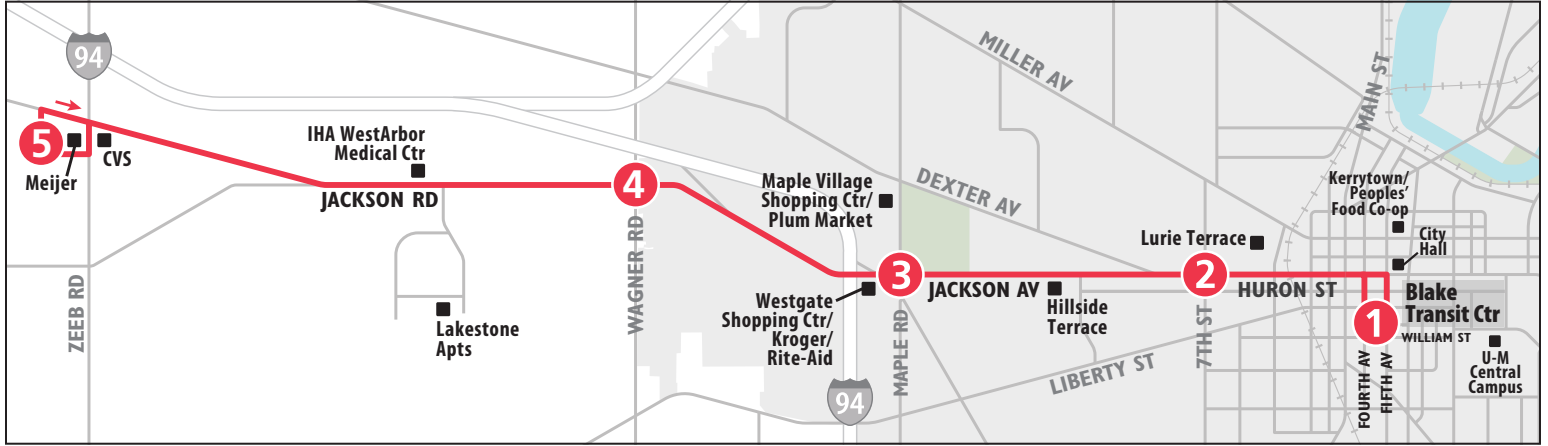

ROUTE 30 JACKSON RD

To Blake Transit Center

MONDAY - FRIDAY

Meijer (Jackson Rd)*	Jackson & Wagner	Jackson & Maple	Huron & Seventh	Blake Transit Center
5	4	3	2	1
START				END
6:00a	6:06a	6:12a	6:19a	6:27a
6:30a	6:36a	6:42a	6:49a	6:57a
7:00a	7:06a	7:12a	7:19a	7:27a
7:30a	7:36a	7:42a	7:49a	7:57a
8:00a	8:06a	8:12a	8:19a	8:27a
8:30a	8:36a	8:42a	8:49a	8:57a
9:00a	9:06a	9:12a	9:19a	9:27a
9:30a	9:36a	9:42a	9:49a	9:57a
10:00a	10:06a	10:12a	10:19a	10:27a
10:21a	10:27a	10:31a	10:35a	10:42a
10:51a	10:57a	11:01a	11:05a	11:12a
11:21a	11:27a	11:31a	11:35a	11:42a
11:51a	11:57a	12:01p	12:05p	12:12p
12:21p	12:27p	12:31p	12:35p	12:42p
12:51p	12:57p	1:01p	1:05p	1:12p
1:21p	1:27p	1:31p	1:35p	1:42p
1:51p	1:57p	2:01p	2:05p	2:12p
2:30p	2:36p	2:42p	2:49p	2:57p
3:00p	3:06p	3:12p	3:19p	3:27p
3:30p	3:36p	3:42p	3:49p	3:57p
4:00p	4:06p	4:12p	4:19p	4:27p
4:30p	4:36p	4:42p	4:49p	4:57p
5:00p	5:06p	5:12p	5:19p	5:27p
5:30p	5:36p	5:42p	5:49p	5:57p
6:00p	6:06p	6:12p	6:19p	6:27p
6:30p	6:36p	6:42p	6:49p	6:57p
7:00p	7:06p	7:12p	7:19p	7:27p
7:30p	7:36p	7:42p	7:49p	7:57p
8:30p	8:36p	8:42p	8:49p	8:57p
9:30p	9:36p	9:42p	9:49p	9:57p
10:30p	10:36p	10:42p	10:49p	10:57p

SATURDAY

Blake Transit Center	Huron & Seventh	Jackson & Maple	Jackson & Wagner	Meijer (Jackson Rd)*
1	2	3	4	5
START				END
8:00a	8:04a	8:08a	8:12a	8:21a
9:00a	9:04a	9:08a	9:12a	9:21a
10:00a	10:04a	10:08a	10:12a	10:21a
11:00a	11:04a	11:08a	11:12a	11:21a
12:00p	12:04p	12:08p	12:12p	12:21p
1:00p	1:04p	1:08p	1:12p	1:21p
2:00p	2:04p	2:08p	2:12p	2:21p
3:00p	3:04p	3:08p	3:12p	3:21p
4:00p	4:04p	4:08p	4:12p	4:21p
5:00p	5:04p	5:08p	5:12p	5:21p
6:00p	6:04p	6:08p	6:12p	6:21p
7:00p	7:04p	7:08p	7:12p	7:21p
8:00p	8:04p	8:08p	8:12p	8:21p
9:00p	9:04p	9:08p	9:12p	9:21p
10:00p	10:04p	10:08p	10:12p	10:21p