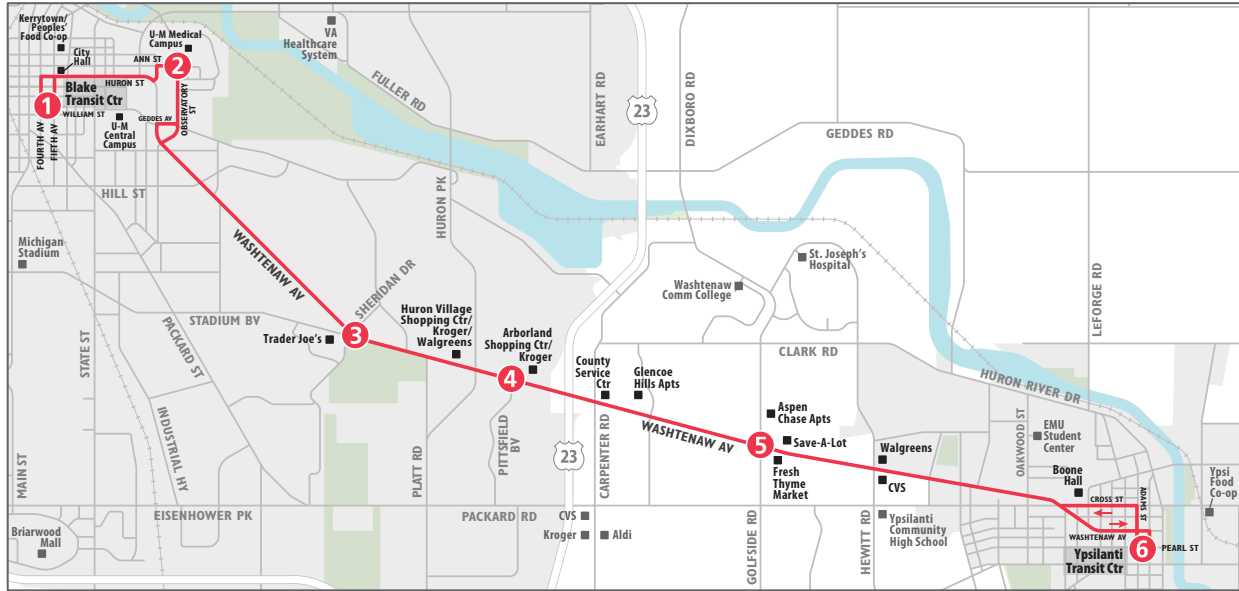

ROUTE 4 WASHTENAW

To Ypsilanti Transit Center

MONDAY - FRIDAY

Blake Transit Center	U-M Hospital	Washt & Sheridan	Washt & Pittsfield	Washt & Golfside	Ypsilanti Transit Center
1	2	3	4	5	6
START					END
6:48a	6:59a	7:07a	7:12a	7:17a	7:25a
6:56a	7:07a	7:15a	7:20a	7:25a	7:33a
7:04a	7:15a	7:23a	7:28a	7:33a	7:41a
7:12a	7:23a	7:31a	7:36a	7:41a	7:49a
7:20a	7:31a	7:39a	7:44a	7:49a	7:57a
7:28a	7:39a	7:47a	7:52a	7:57a	8:05a
7:36a	7:47a	7:55a	8:00a	8:05a	8:13a
7:44a	7:55a	8:03a	8:08a	8:13a	8:21a
7:52a	8:03a	8:11a	8:16a	8:21a	8:29a
8:00a	8:11a	8:19a	8:24a	8:29a	8:37a
8:08a	8:19a	8:27a	8:32a	8:37a	8:45a
8:16a	8:27a	8:35a	8:40a	8:45a	8:53a
8:24a	8:35a	8:43a	8:48a	8:53a	9:01a
8:32a	8:43a	8:51a	8:56a	9:01a	9:09a
8:40a	8:51a	8:59a	9:04a	9:09a	9:17a
8:48a	8:59a	9:07a	9:12a	9:17a	9:25a
8:56a	9:07a	9:15a	9:20a	9:25a	9:33a
9:04a	9:15a	9:23a	9:28a	9:33a	9:41a
9:12a	9:23a	9:31a	9:36a	9:41a	9:49a
9:20a	9:31a	9:39a	9:44a	9:49a	9:57a
9:28a	9:39a	9:47a	9:52a	9:57a	10:05a
9:36a	9:47a	9:55a	10:00a	10:05a	10:13a
9:44a	9:55a	10:03a	10:08a	10:13a	10:21a
9:52a	10:03a	10:11a	10:16a	10:21a	10:29a
10:00a	10:11a	10:20a	10:26a	10:32a	10:42a
10:15a	10:26a	10:35a	10:41a	10:47a	10:57a
10:30a	10:41a	10:50a	10:56a	11:02a	11:12a
10:45a	10:56a	11:05a	11:11a	11:17a	11:27a
11:00a	11:11a	11:20a	11:26a	11:32a	11:42a
11:15a	11:26a	11:35a	11:41a	11:47a	11:57a
11:30a	11:41a	11:50a	11:56a	12:02p	12:12p
11:45a	11:56a	12:05p	12:11p	12:17p	12:27p
12:00p	12:11p	12:20p	12:26p	12:32p	12:42p
12:15p	12:26p	12:35p	12:41p	12:47p	12:57p
12:30p	12:41p	12:50p	12:56p	1:02p	1:12p

MONDAY - FRIDAY (con't)

Blake Transit Center	U-M Hospital	Washt & Sheridan	Washt & Pittsfield	Washt & Golfside	Ypsilanti Transit Center
1	2	3	4	5	6
START					END
12:45p	12:56p	1:05p	1:11p	1:17p	1:27p
1:00p	1:11p	1:20p	1:26p	1:32p	1:42p
1:15p	1:26p	1:35p	1:41p	1:47p	1:57p
1:30p	1:41p	1:50p	1:56p	2:02p	2:12p
1:45p	1:56p	2:05p	2:11p	2:17p	2:27p
2:00p	2:11p	2:20p	2:26p	2:32p	2:42p
2:15p	2:26p	2:35p	2:41p	2:47p	2:57p
2:30p	2:41p	2:50p	2:56p	3:02p	3:12p
2:45p	2:56p	3:05p	3:11p	3:17p	3:27p
3:00p	3:13p	3:24p	3:34p	3:41p	3:48p
3:08p	3:21p	3:32p	3:42p	3:49p	3:56p
3:16p	3:29p	3:40p	3:50p	3:57p	4:04p
3:24p	3:37p	3:48p	3:58p	4:05p	4:12p
3:32p	3:45p	3:56p	4:06p	4:13p	4:20p
3:40p	3:53p	4:04p	4:14p	4:21p	4:28p
3:48p	4:01p	4:12p	4:22p	4:29p	4:36p
3:56p	4:09p	4:20p	4:30p	4:37p	4:44p
4:04p	4:17p	4:28p	4:38p	4:45p	4:52p
4:12p	4:25p	4:36p	4:46p	4:53p	5:00p
4:20p	4:33p	4:44p	4:54p	5:01p	5:08p
4:28p	4:41p	4:52p	5:02p	5:09p	5:16p
4:36p	4:49p	5:00p	5:10p	5:17p	5:24p
4:44p	4:57p	5:08p	5:18p	5:25p	5:32p
4:52p	5:05p	5:16p	5:26p	5:33p	5:40p
5:00p	5:13p	5:24p	5:34p	5:41p	5:48p
5:08p	5:21p	5:32p	5:42p	5:49p	5:56p
5:16p	5:29p	5:40p	5:50p	5:57p	6:04p
5:24p	5:37p	5:48p	5:58p	6:05p	6:12p
5:32p	5:45p	5:56p	6:06p	6:13p	6:20p
5:40p	5:53p	6:04p	6:14p	6:21p	6:28p
5:48p	6:01p	6:12p	6:22p	6:29p	6:36p
5:56p	6:09p	6:20p	6:30p	6:37p	6:44p
6:04p	6:17p	6:28p	6:38p	6:45p	6:52p

Schedule continues on next page...