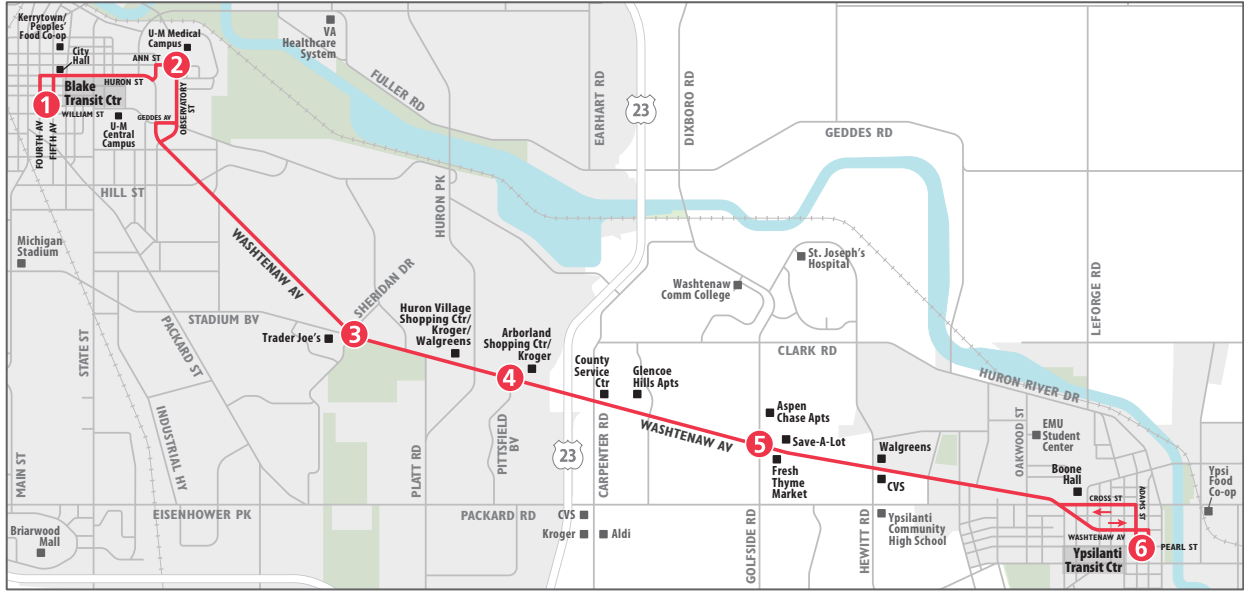

ROUTE 4 WASHTENAW

To Blake Transit Center

MONDAY - FRIDAY

Ypsilanti Transit Center	Washt & Golfside	Washt & Pittsfield	Washt & Sheridan	U-M Hospital	Blake Transit Center
6	5	4	3	2	1
START					END
6:02a	6:12a	6:20a	6:24a	6:34a	6:43a
6:10a	6:20a	6:28a	6:32a	6:42a	6:51a
6:18a	6:28a	6:36a	6:40a	6:50a	6:59a
6:26a	6:36a	6:44a	6:48a	6:58a	7:07a
6:34a	6:44a	6:52a	6:56a	7:06a	7:15a
6:42a	6:52a	7:00a	7:04a	7:14a	7:23a
6:50a	7:00a	7:08a	7:12a	7:22a	7:31a
6:58a	7:08a	7:16a	7:20a	7:30a	7:39a
7:06a	7:16a	7:24a	7:28a	7:38a	7:47a
7:14a	7:24a	7:32a	7:36a	7:46a	7:55a
7:22a	7:32a	7:40a	7:44a	7:54a	8:03a
7:30a	7:40a	7:48a	7:52a	8:02a	8:11a
7:38a	7:48a	7:56a	8:00a	8:10a	8:19a
7:46a	7:56a	8:04a	8:08a	8:18a	8:27a
7:54a	8:04a	8:12a	8:16a	8:26a	8:35a
8:02a	8:12a	8:20a	8:24a	8:34a	8:43a
8:10a	8:20a	8:28a	8:32a	8:42a	8:51a
8:18a	8:28a	8:36a	8:40a	8:50a	8:59a
8:26a	8:36a	8:44a	8:48a	8:58a	9:07a
8:34a	8:44a	8:52a	8:56a	9:06a	9:15a
8:42a	8:52a	9:00a	9:04a	9:14a	9:23a
8:50a	9:00a	9:08a	9:12a	9:22a	9:31a
8:58a	9:08a	9:16a	9:20a	9:30a	9:39a
9:06a	9:16a	9:24a	9:28a	9:38a	9:47a
9:14a	9:24a	9:32a	9:36a	9:46a	9:55a
9:22a	9:32a	9:40a	9:44a	9:54a	10:03a
9:30a	9:40a	9:48a	9:52a	10:02a	10:11a
9:38a	9:48a	9:56a	10:00a	10:10a	10:19a
9:46a	9:56a	10:04a	10:08a	10:18a	10:27a
9:54a	10:04a	10:12a	10:16a	10:26a	10:35a
10:10a	10:21a	10:29a	10:33a	10:43a	10:52a
10:26a	10:37a	10:45a	10:49a	10:59a	11:08a
10:45a	10:56a	11:04a	11:08a	11:18a	11:27a
11:00a	11:11a	11:19a	11:23a	11:33a	11:42a
11:15a	11:26a	11:34a	11:38a	11:48a	11:57a