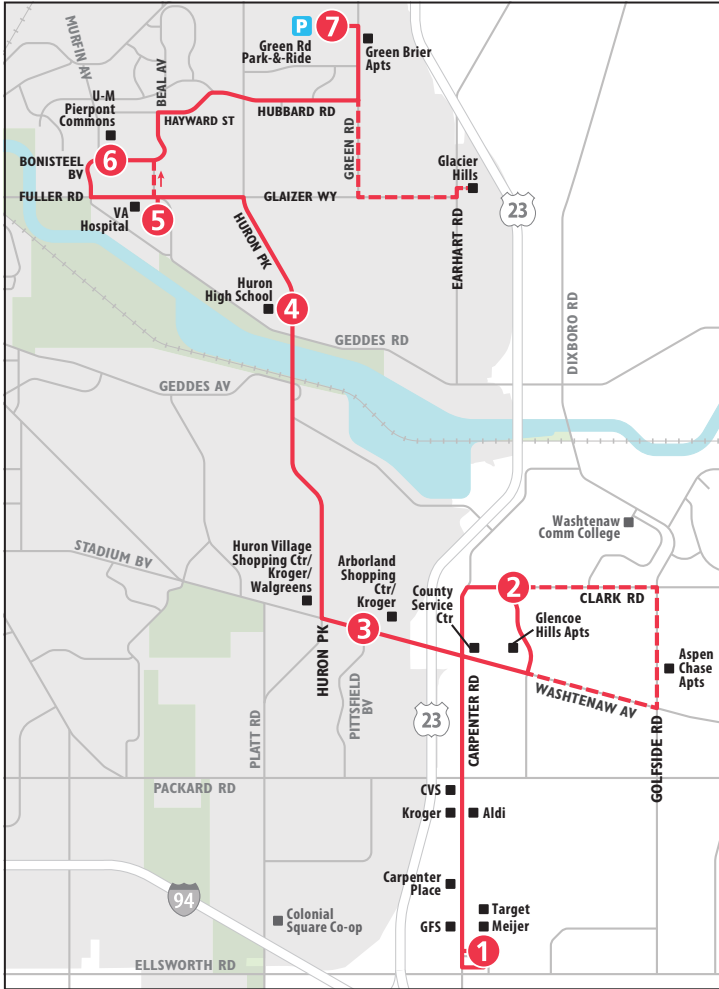

ROUTE 66 CARPENTER - HURON PKWY

To Meijer (Carp. Rd)

MONDAY - FRIDAY						
Green Rd Park & Ride Lot	Pierpont Commons	VA Hospital	Huron High School	Washtenaw & Pittsfield	Glencoe Hills & Clark	Meijer (Carpenter Rd)
7	6	5	4	3	2	1
START						END
—	—	—	—	6:45a	6:50a	6:57a
6:45a[◇]	6:51a	6:56a	7:01a	7:08a	7:13a	7:22a
7:15a	7:21a	7:26a	7:32a	7:41a	7:46a	7:57a
7:45a	7:51a	7:56a	8:02a	8:11a	8:16a	8:27a
8:15a	8:21a	8:26a	8:32a	8:41a	8:46a	8:57a
8:45a	8:51a	8:56a	9:02a	9:11a	9:16a	9:27a
9:15a	9:21a	9:26a	9:32a	9:41a	9:46a	9:57a
9:45a	9:51a	9:56a	10:02a	10:11a	10:16a	10:27a
10:15a	10:21a	10:26a	10:32a	10:41a	10:46a	10:57a
10:45a	10:51a	10:56a	11:02a	11:11a	11:16a	11:27a
11:15a	11:21a	11:26a	11:32a	11:41a	11:46a	11:57a
11:45a	11:51a	11:56a	12:02p	12:11p	12:16p	12:27p
12:15p	12:21p	12:26p	12:32p	12:41p	12:46p	12:57p
12:45p	12:51p	12:56p	1:02p	1:11p	1:16p	1:27p
1:15p	1:21p	1:26p	1:32p	1:41p	1:46p	1:57p
1:45p	1:51p	1:56p	2:02p	2:11p	2:16p	2:27p
2:15p	2:21p	2:26p	2:32p	2:41p	2:46p	2:57p
2:45p	2:51p	2:56p	3:01p	3:10p	—*	3:27p
3:20p^Δ	3:26p	3:31p	3:36p	3:43p	3:48p	3:57p
3:45p	3:51p	3:56p	4:02p	4:11p	4:16p	4:27p
4:15p	4:21p	4:26p	4:32p	4:41p	4:46p	4:57p
4:45p	4:51p	4:56p	5:02p	5:11p	5:16p	5:27p
5:15p	5:21p	5:26p	5:32p	5:41p	5:46p	5:57p
5:45p	5:51p	5:56p	6:02p	6:11p	6:16p	6:27p
6:15p	6:21p	6:26p	6:32p	6:41p	6:46p	6:57p
6:45p	6:51p	6:56p	7:02p	7:12p	—	—
—	7:00p	—	7:06p	7:13p	7:18p	7:27p
—	8:00p	—	8:06p	8:13p	8:18p	8:27p
—	9:00p	—	9:06p	9:13p	9:18p	9:27p
—	10:00p	—	10:06p	10:13p	10:18p	10:27p
—	11:00p	—	11:06p	11:13p	11:18p	11:27p

*Trip serves Washtenaw Ave to Golfside Rd to Clark Rd to Hogback Rd before resuming regular routing.

◇ Trip starts at Glacier Hills at 6:40am.

Δ Trip starts at Glacier Hills at 3:15pm.

NO SUNDAY SERVICE

SATURDAY						
—	9:00a	—	9:06a	9:13a	9:18a	9:27a
—	10:00a	—	10:06a	10:13a	10:18a	10:27a
—	11:00a	—	11:06a	11:13a	11:18a	11:27a
—	12:00p	—	12:06p	12:13p	12:18p	12:27p
—	1:00p	—	1:06p	1:13p	1:18p	1:27p
—	2:00p	—	2:06p	2:13p	2:18p	2:27p
—	3:00p	—	3:06p	3:13p	3:18p	3:27p
—	4:00p	—	4:06p	4:13p	4:18p	4:27p
—	5:00p	—	5:06p	5:13p	5:18p	5:27p
—	6:00p	—	6:06p	6:13p	6:18p	6:27p
—	7:00p	—	7:06p	7:13p	7:18p	7:27p
—	8:00p	—	8:06p	8:13p	8:18p	8:27p
—	9:00p	—	9:06p	9:13p	9:18p	9:27p
—	10:00p	—	10:06p	10:13p	10:18p	10:27p