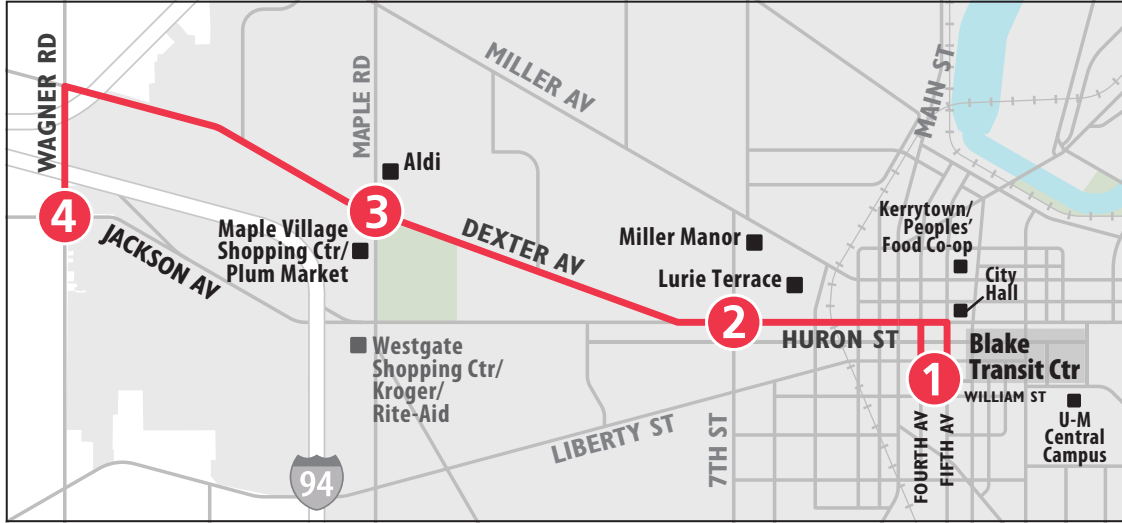

ROUTE 31 DEXTER AVE

To Blake Transit Center

MONDAY - FRIDAY			
Jackson & Wagner	Dexter & Maple	Huron & Seventh	Blake Transit Center
4	3	2	1
START			END
6:27a	6:30a	6:34a	6:42a
6:57a	7:00a	7:04a	7:12a
7:27a	7:30a	7:34a	7:42a
7:57a	8:00a	8:04a	8:12a
8:27a	8:30a	8:34a	8:42a
8:57a	9:00a	9:04a	9:12a
9:27a	9:30a	9:34a	9:42a
9:57a	10:00a	10:04a	10:12a
10:27a	10:30a	10:34a	10:42a
10:57a	11:00a	11:04a	11:12a
11:27a	11:30a	11:34a	11:42a
11:57a	12:00p	12:04p	12:12p
12:27p	12:30p	12:34p	12:42p
12:57p	1:00p	1:04p	1:12p
1:27p	1:30p	1:34p	1:42p
1:57p	2:00p	2:04p	2:12p
2:27p	2:30p	2:34p	2:42p
2:57p	3:00p	3:04p	3:12p
3:27p	3:30p	3:34p	3:42p
3:57p	4:00p	4:04p	4:12p
4:27p	4:30p	4:34p	4:42p
4:57p	5:00p	5:04p	5:12p
5:27p	5:30p	5:34p	5:42p
5:57p	6:00p	6:04p	6:12p
6:27p	6:30p	6:34p	6:42p
7:27p	7:30p	7:34p	7:42p
8:27p	8:30p	8:34p	8:42p
9:27p	9:30p	9:34p	9:42p
10:27p	10:30p	10:34p	10:42p

SATURDAY			
Blake Transit Center	Huron & Seventh	Dexter & Maple	Jackson & Wagner
1	2	3	4
START			END
8:45a	8:49a	8:52a	8:57a
9:45a	9:49a	9:52a	9:57a
10:45a	10:49a	10:52a	10:57a
11:45a	11:49a	11:52a	11:57a
12:45p	12:49p	12:52p	12:57p
1:45p	1:49p	1:52p	1:57p
2:45p	2:49p	2:52p	2:57p
3:45p	3:49p	3:52p	3:57p
4:45p	4:49p	4:52p	4:57p
5:45p	5:49p	5:52p	5:57p
6:45p	6:49p	6:52p	6:57p
7:45p	7:49p	7:52p	7:57p
8:45p	8:49p	8:52p	8:57p
9:45p	9:49p	9:52p	9:57p
10:45p	10:49p	10:52p	10:57p

SUNDAY			
Blake Transit Center	Huron & Seventh	Dexter & Maple	Jackson & Wagner
1	2	3	4
START			END
8:45a	8:49a	8:52a	8:57a
9:45a	9:49a	9:52a	9:57a
10:45a	10:49a	10:52a	10:57a
11:45a	11:49a	11:52a	11:57a
12:45p	12:49p	12:52p	12:57p
1:45p	1:49p	1:52p	1:57p
2:45p	2:49p	2:52p	2:57p
3:45p	3:49p	3:52p	3:57p
4:45p	4:49p	4:52p	4:57p
5:45p	5:49p	5:52p	5:57p
6:45p	6:49p	6:52p	6:57p