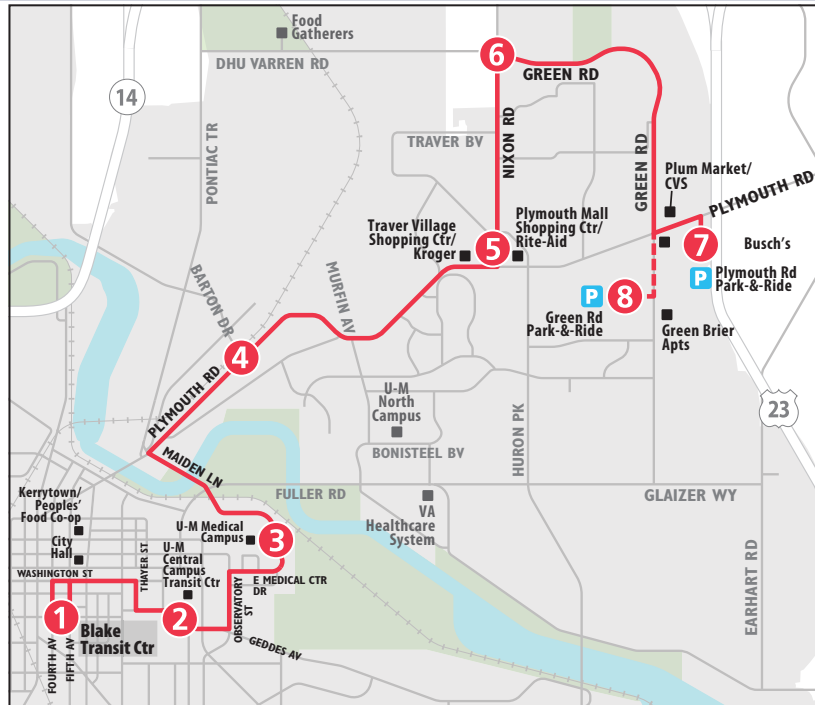

# ROUTE 23 PLYMOUTH

## To Blake Transit Center

### SUNDAY

Blake Transit Center	Central Campus Transit Ctr	U-M Hospital	Plymouth & Barton	Plymouth Mall	Green & Nixon	Green Rd Park & Ride
1	2	3	4	5	6	8
START						END
8:45a	8:50a	8:56a	9:03a	9:08a	9:12a	9:19a
9:45a	9:50a	9:56a	10:03a	10:08a	10:12a	10:19a
10:45a	10:50a	10:56a	11:03a	11:08a	11:12a	11:19a
11:45a	11:50a	11:56a	12:03p	12:08p	12:12p	12:19p
12:45p	12:50p	12:56p	1:03p	1:08p	1:12p	1:19p
1:45p	1:50p	1:56p	2:03p	2:08p	2:12p	2:19p
2:45p	2:50p	2:56p	3:03p	3:08p	3:12p	3:19p
3:45p	3:50p	3:56p	4:03p	4:08p	4:12p	4:19p
4:45p	4:50p	4:56p	5:03p	5:08p	5:12p	5:19p
5:45p	5:50p	5:56p	6:03p	6:08p	6:12p	6:19p
6:45p	6:50p	6:56p	7:03p	7:08p	7:12p	7:19p