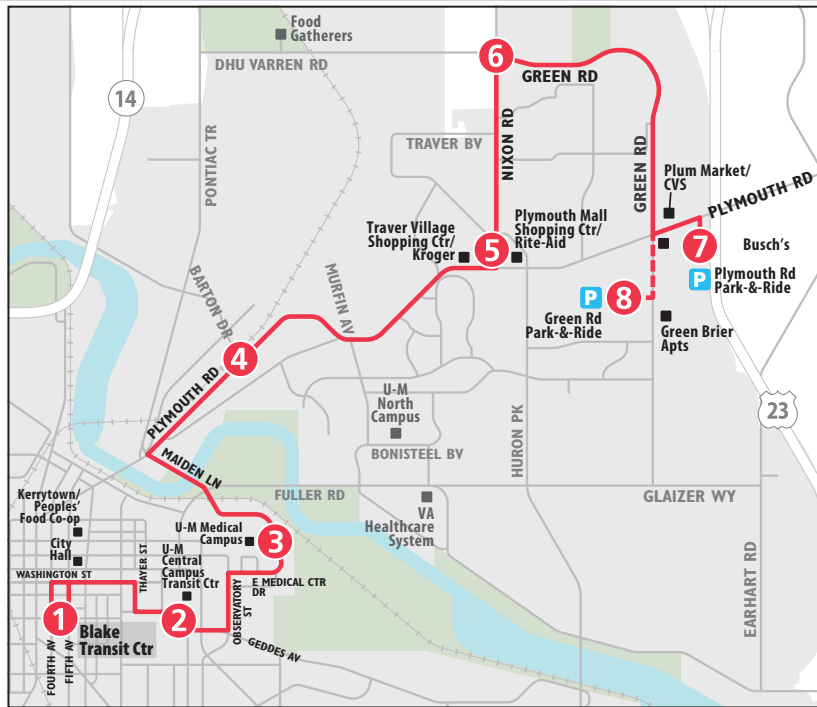

MONDAY - FRIDAY							
Blake Transit Center	U-M Central Campus Transit Ctr	U-M Hospital	Plymouth & Barton	Plymouth Mall	Green & Nixon	Plymouth Rd Park & Ride	Green Rd Park & Ride
1	2	3	4	5	6	7	8
START							END
6:30a	6:37a	6:44a	6:52a	6:59a	7:04a	7:12a	—
6:45a	6:52a	6:59a	7:07a	7:14a	7:19a	7:27a	—
7:00a	7:07a	7:14a	7:22a	7:29a	7:34a	7:42a	—
7:15a	7:22a	7:29a	7:37a	7:44a	7:49a	7:57a	—
7:30a	7:37a	7:44a	7:52a	7:59a	8:04a	8:12a	—
7:45a	7:52a	7:59a	8:07a	8:14a	8:19a	8:27a	—
8:00a	8:07a	8:14a	8:22a	8:29a	8:34a	8:42a	—
8:15a	8:22a	8:29a	8:37a	8:44a	8:49a	8:57a	—
8:30a	8:37a	8:44a	8:52a	8:59a	9:04a	9:12a	—
8:45a	8:52a	8:59a	9:07a	9:14a	9:19a	9:27a	—
9:00a	9:05a	9:11a	9:18a	9:23a	9:27a	9:34a	—
9:15a	9:20a	9:26a	9:33a	9:38a	9:42a	9:49a	—
9:30a	9:35a	9:41a	9:48a	9:53a	9:57a	10:04a	—
9:45a	9:50a	9:56a	10:03a	10:08a	10:12a	10:19a	—
10:00a	10:05a	10:11a	10:18a	10:23a	10:27a	10:34a	—
10:15a	10:20a	10:26a	10:33a	10:38a	10:42a	10:49a	—
10:30a	10:35a	10:41a	10:48a	10:53a	10:57a	11:04a	—
10:45a	10:50a	10:56a	11:03a	11:08a	11:12a	11:19a	—
11:00a	11:05a	11:11a	11:18a	11:23a	11:27a	11:34a	—
11:15a	11:20a	11:26a	11:33a	11:38a	11:42a	11:49a	—
11:30a	11:35a	11:41a	11:48a	11:53a	11:57a	12:04p	—
11:45a	11:50a	11:56a	12:03p	12:08p	12:12p	12:19p	—
12:00p	12:05p	12:11p	12:18p	12:23p	12:27p	12:34p	—
12:15p	12:20p	12:26p	12:33p	12:38p	12:42p	12:49p	—
12:30p	12:35p	12:41p	12:48p	12:53p	12:57p	1:04p	—
12:45p	12:50p	12:56p	1:03p	1:08p	1:12p	1:19p	—
1:00p	1:05p	1:11p	1:18p	1:23p	1:27p	1:34p	—
1:15p	1:20p	1:26p	1:33p	1:38p	1:42p	1:49p	—
1:30p	1:35p	1:41p	1:48p	1:53p	1:57p	2:04p	—
1:45p	1:50p	1:56p	2:03p	2:08p	2:12p	2:19p	—
2:00p	2:05p	2:11p	2:18p	2:23p	2:27p	2:34p	—

Schedule continues on next page...