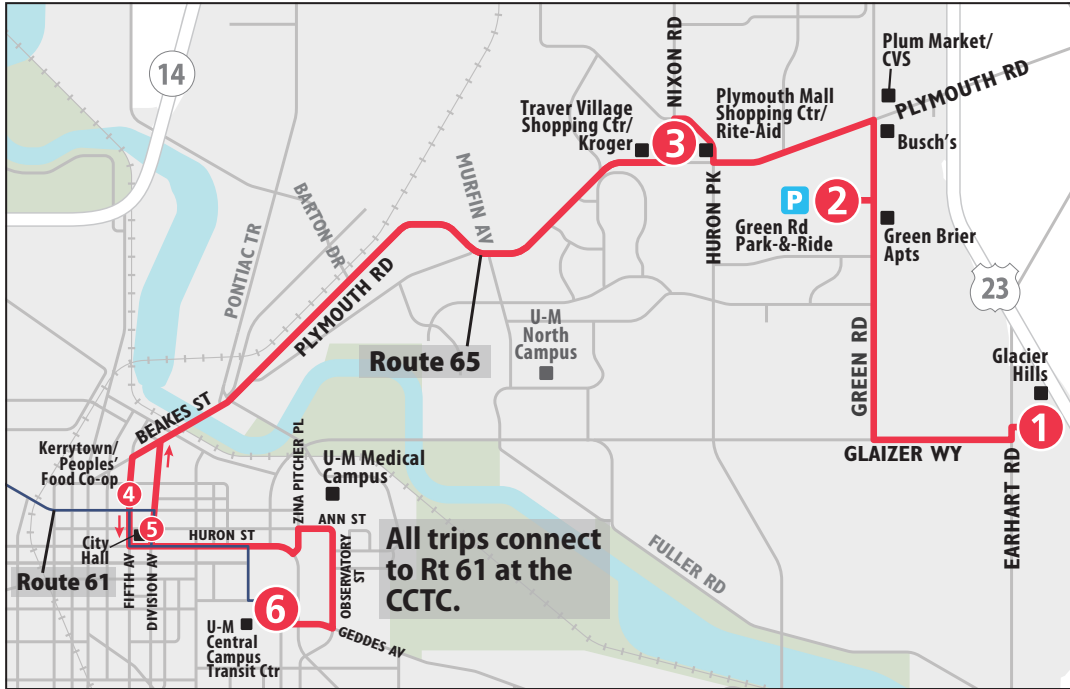

**Effective January 30, 2022:
Reduced Schedule In Effect Until Further Notice Due to Workforce Availability**

MONDAY - FRIDAY ONLY

TO CENTRAL CAMPUS TRANSIT CENTER				
Glacier Hills	Green Rd Park & Ride	Plymouth Mall	Kerrytown	Central Campus Transit Ctr
1	2	3	4	6
START				END
7:15a	7:19a	7:28a	7:43a	7:52a
8:15a	8:19a	8:28a	8:43a	8:52a
9:15a	9:19a	9:28a	9:43a	9:52a
10:15a	10:19a	10:28a	10:43a	10:52a
11:15a	11:19a	11:28a	11:43a	11:52a
12:15p	12:19p	12:28p	12:43p	12:52p
1:15p	1:19p	1:28p	1:43p	1:52p
2:15p	2:19p	2:28p	2:43p	2:52p
3:15p	3:19p	3:28p	3:43p	3:52p
4:15p	4:19p	4:28p	4:43p	4:52p
5:15p	5:19p	5:28p	5:43p	5:52p
6:15p	6:19p	6:28p	6:43p	6:52p
7:15p	7:19p	7:28p	7:43p	7:52p

TO GLACIER HILLS				
Central Campus Transit Ctr	Division & Huron	Plymouth Mall	Green Rd Park & Ride	Glacier Hills
6	5	3	2	1
START				END
7:35a	7:43a	8:02a	8:08a	8:12a
8:35a	8:43a	9:02a	9:08a	9:12a
9:35a	9:43a	10:02a	10:08a	10:12a
10:35a	10:43a	11:02a	11:08a	11:12a
11:35a	11:43a	12:02p	12:08p	12:12p
12:35p	12:43p	1:02p	1:08p	1:12p
1:35p	1:43p	2:02p	2:08p	2:12p
2:35p	2:43p	3:02p	3:08p	3:12p
3:35p	3:43p	4:02p	4:08p	4:12p
4:35p	4:43p	5:02p	5:08p	5:12p
5:35p	5:43p	6:02p	6:08p	6:12p
6:35p	6:43p	7:02p	7:08p	7:12p
8:05p	8:13p	8:32p	8:38p	8:42p

NO SATURDAY OR SUNDAY SERVICE