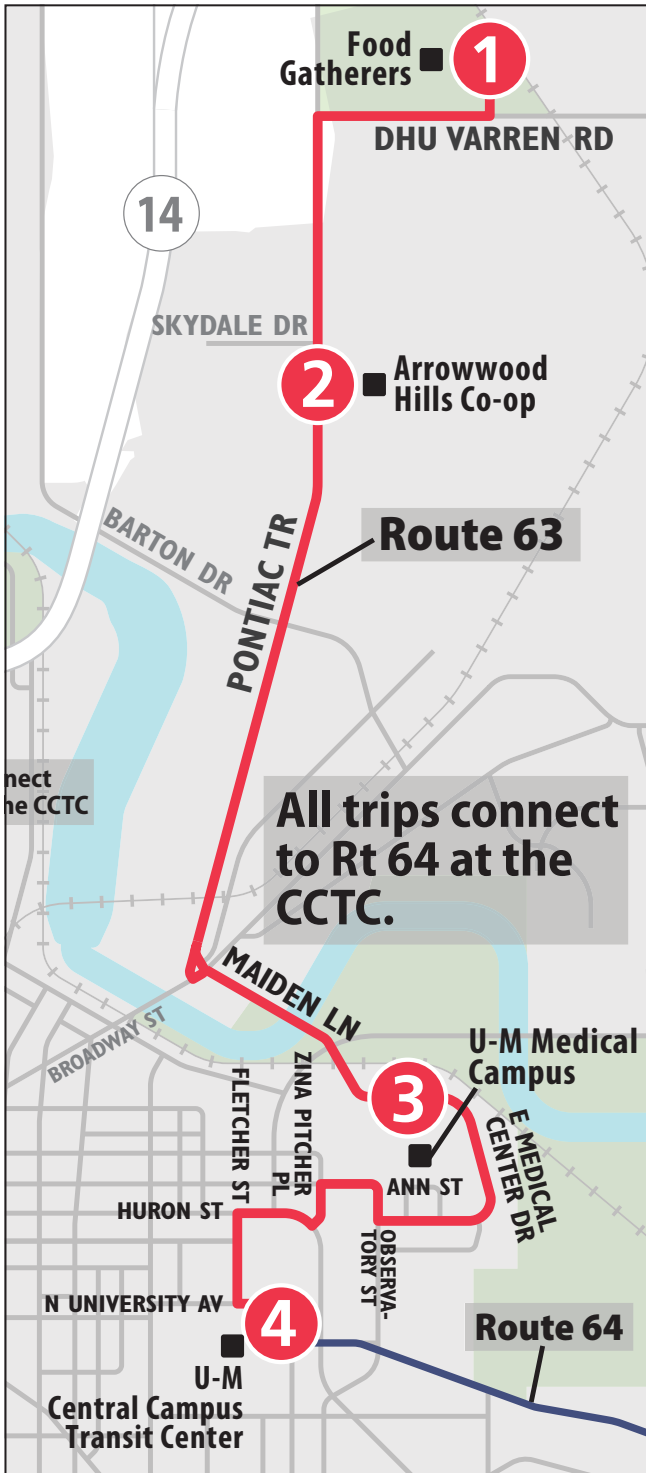

Effective January 30, 2022: Reduced Schedule In Effect Until Further Notice Due to Workforce Availability

MONDAY - FRIDAY ONLY

TO CENTRAL CAMPUS TRANSIT CENTER

Food Gatherers	Arrowwood Hills	U-M Cancer Center	Central Campus Transit Ctr
1	2	3	4
START			END
7:45a	7:50a	7:58a	8:06a
8:15a	8:20a	8:28a	8:36a
4:15p	4:20p	4:28p	4:36p
4:45p	4:50p	4:58p	5:06p
5:45p	5:50p	5:58p	6:06p

TO FOOD GATHERERS

Central Campus Transit Ctr	U-M Cancer Center	Arrowwood Hills	Food Gatherers
4	3	2	1
START			END
7:21a	7:29a	7:37a	7:42a
7:51a	7:59a	8:07a	8:12a
3:51p	3:59p	4:07p	4:12p
4:21p	4:29p	4:37p	4:42p
5:21p	5:29p	5:37p	5:42p
5:51p	5:59p	6:07p	6:12p

NO SATURDAY OR SUNDAY SERVICE