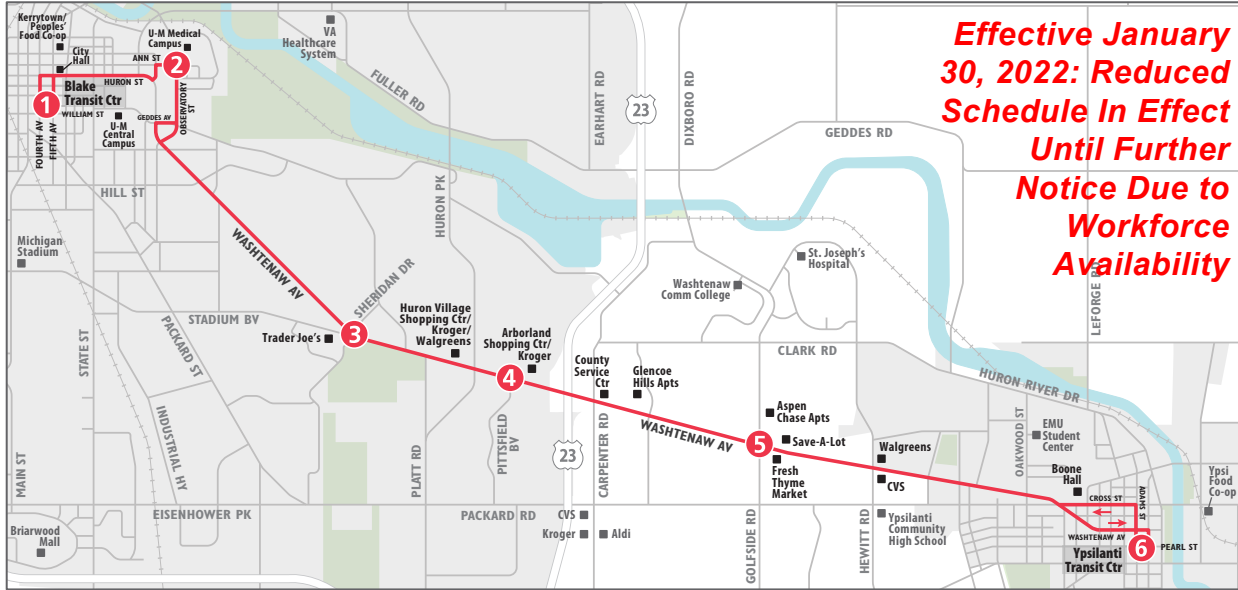

ROUTE 4 WASHTENAW

To Blake Transit Center

Effective January 30, 2022: Reduced Schedule In Effect Until Further Notice Due to Workforce Availability

MONDAY - FRIDAY					
Ypsilanti Transit Center	Washt & Golfside	Washt & Pittsfield	Washt & Sheridan	U-M Hospital	Blake Transit Center
6	5	4	3	2	1
START					END
6:02a	6:12a	6:20a	6:24a	6:34a	6:43a
6:10a	6:20a	6:28a	6:32a	6:42a	6:51a
6:34a	6:44a	6:52a	6:56a	7:06a	7:15a
6:42a	6:52a	7:00a	7:04a	7:14a	7:23a
6:50a	7:00a	7:08a	7:12a	7:22a	7:31a
6:58a	7:08a	7:16a	7:20a	7:30a	7:39a
7:14a	7:24a	7:32a	7:36a	7:46a	7:55a
7:22a	7:32a	7:40a	7:44a	7:54a	8:03a
7:30a	7:40a	7:48a	7:52a	8:02a	8:11a
7:38a	7:48a	7:56a	8:00a	8:10a	8:19a
8:02a	8:12a	8:20a	8:24a	8:34a	8:43a
8:10a	8:20a	8:28a	8:32a	8:42a	8:51a
8:18a	8:28a	8:36a	8:40a	8:50a	8:59a
8:26a	8:36a	8:44a	8:48a	8:58a	9:07a
8:42a	8:52a	9:00a	9:04a	9:14a	9:23a
8:50a	9:00a	9:08a	9:12a	9:22a	9:31a
8:58a	9:08a	9:16a	9:20a	9:30a	9:39a
9:06a	9:16a	9:24a	9:28a	9:38a	9:47a
9:30a	9:40a	9:48a	9:52a	10:02a	10:11a
9:38a	9:48a	9:56a	10:00a	10:10a	10:19a
9:46a	9:56a	10:04a	10:08a	10:18a	10:27a
9:54a	10:04a	10:12a	10:16a	10:26a	10:35a
10:10a	10:21a	10:29a	10:33a	10:43a	10:52a
10:26a	10:37a	10:45a	10:49a	10:59a	11:08a
11:00a	11:11a	11:19a	11:23a	11:33a	11:42a
11:15a	11:26a	11:34a	11:38a	11:48a	11:57a