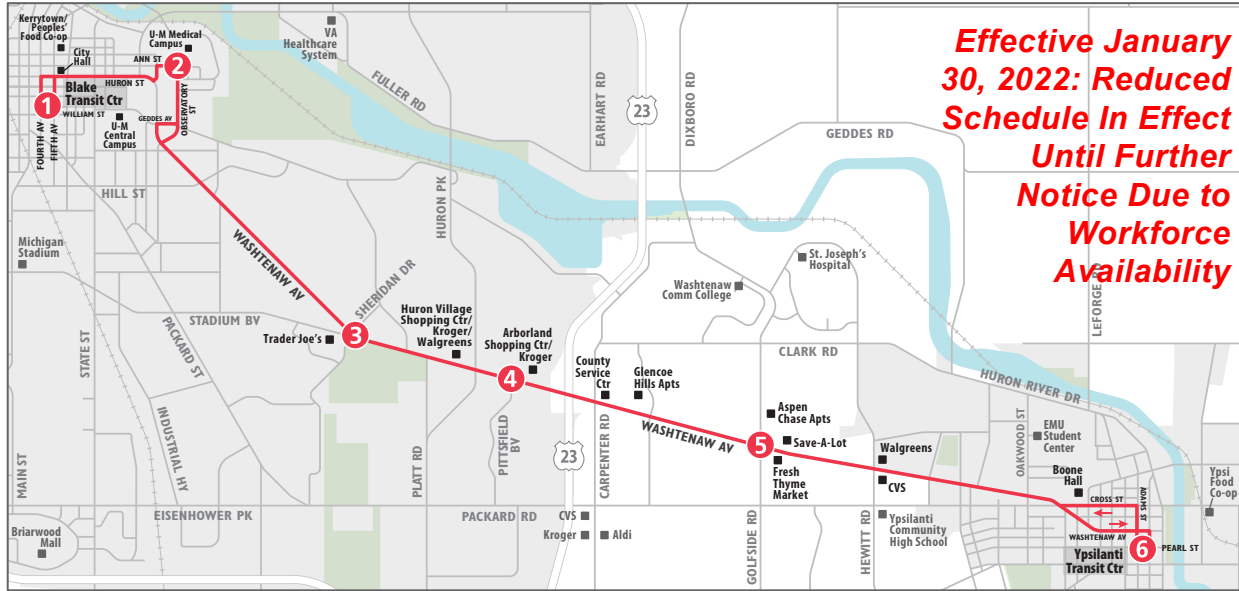

ROUTE 4 WASHTENAW

To Ypsilanti Transit Center

Effective January 30, 2022: Reduced Schedule In Effect Until Further Notice Due to Workforce Availability

MONDAY - FRIDAY

Blake Transit Center	U-M Hospital	Washt & Sheridan	Washt & Pittsfield	Washt & Golfside	Ypsilanti Transit Center
1	2	3	4	5	6
START					END
6:48a	6:59a	7:07a	7:12a	7:17a	7:25a
6:56a	7:07a	7:15a	7:20a	7:25a	7:33a
7:20a	7:31a	7:39a	7:44a	7:49a	7:57a
7:28a	7:39a	7:47a	7:52a	7:57a	8:05a
7:36a	7:47a	7:55a	8:00a	8:05a	8:13a
7:44a	7:55a	8:03a	8:08a	8:13a	8:21a
8:00a	8:11a	8:19a	8:24a	8:29a	8:37a
8:08a	8:19a	8:27a	8:32a	8:37a	8:45a
8:16a	8:27a	8:35a	8:40a	8:45a	8:53a
8:24a	8:35a	8:43a	8:48a	8:53a	9:01a
8:48a	8:59a	9:07a	9:12a	9:17a	9:25a
8:56a	9:07a	9:15a	9:20a	9:25a	9:33a
9:04a	9:15a	9:23a	9:28a	9:33a	9:41a
9:12a	9:23a	9:31a	9:36a	9:41a	9:49a
9:28a	9:39a	9:47a	9:52a	9:57a	10:05a
9:36a	9:47a	9:55a	10:00a	10:05a	10:13a
9:44a	9:55a	10:03a	10:08a	10:13a	10:21a
9:52a	10:03a	10:11a	10:16a	10:21a	10:29a
10:15a	10:26a	10:35a	10:41a	10:47a	10:57a
10:30a	10:41a	10:50a	10:56a	11:02a	11:12a
10:45a	10:56a	11:05a	11:11a	11:17a	11:27a
11:00a	11:11a	11:20a	11:26a	11:32a	11:42a
11:15a	11:26a	11:35a	11:41a	11:47a	11:57a
11:45a	11:56a	12:05p	12:11p	12:17p	12:27p
12:00p	12:11p	12:20p	12:26p	12:32p	12:42p
12:15p	12:26p	12:35p	12:41p	12:47p	12:57p
12:30p	12:41p	12:50p	12:56p	1:02p	1:12p

MONDAY - FRIDAY (con't)

Blake Transit Center	U-M Hospital	Washt & Sheridan	Washt & Pittsfield	Washt & Golfside	Ypsilanti Transit Center
1	2	3	4	5	6
START					END
12:45p	12:56p	1:05p	1:11p	1:17p	1:27p
1:15p	1:26p	1:35p	1:41p	1:47p	1:57p
1:30p	1:41p	1:50p	1:56p	2:02p	2:12p
1:45p	1:56p	2:05p	2:11p	2:17p	2:27p
2:00p	2:11p	2:20p	2:26p	2:32p	2:42p
2:15p	2:26p	2:35p	2:41p	2:47p	2:57p
2:45p	2:56p	3:05p	3:11p	3:17p	3:27p
3:00p	3:13p	3:24p	3:34p	3:41p	3:48p
3:16p	3:29p	3:40p	3:50p	3:57p	4:04p
3:24p	3:37p	3:48p	3:58p	4:05p	4:12p
3:32p	3:45p	3:56p	4:06p	4:13p	4:20p
3:40p	3:53p	4:04p	4:14p	4:21p	4:28p
4:04p	4:17p	4:28p	4:38p	4:45p	4:52p
4:12p	4:25p	4:36p	4:46p	4:53p	5:00p
4:20p	4:33p	4:44p	4:54p	5:01p	5:08p
4:28p	4:41p	4:52p	5:02p	5:09p	5:16p
4:36p	4:49p	5:00p	5:10p	5:17p	5:24p
4:52p	5:05p	5:16p	5:26p	5:33p	5:40p
5:00p	5:13p	5:24p	5:34p	5:41p	5:48p
5:08p	5:21p	5:32p	5:42p	5:49p	5:56p
5:16p	5:29p	5:40p	5:50p	5:57p	6:04p
5:40p	5:53p	6:04p	6:14p	6:21p	6:28p
5:48p	6:01p	6:12p	6:22p	6:29p	6:36p
5:56p	6:09p	6:20p	6:30p	6:37p	6:44p
6:04p	6:17p	6:28p	6:38p	6:45p	6:52p

Schedule continues on next page...