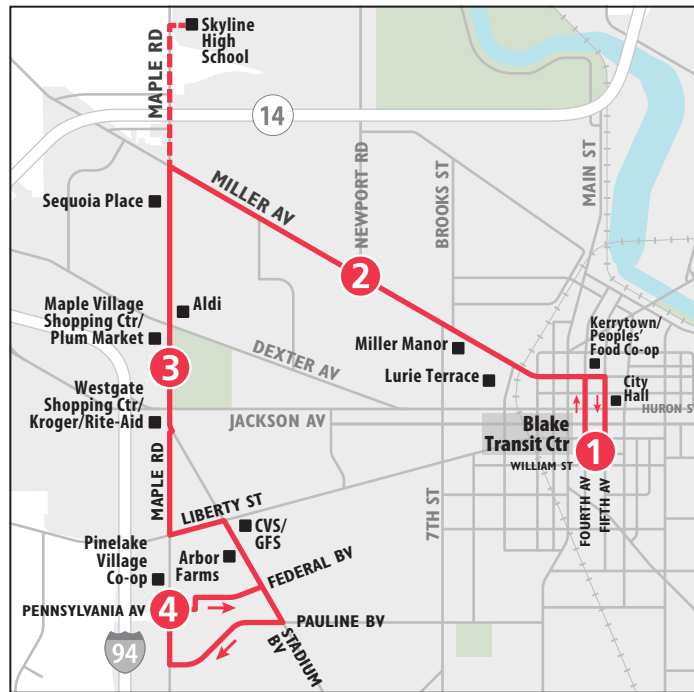

ROUTE 32 MILLER - MAPLE

To Blake Transit Center

MONDAY - FRIDAY			
Pennsylvania & Maple	Maple Village	Miller & Newport	Blake Transit Center
4	3	2	1
START			END
6:15a	6:22a	6:29a	6:42a
6:45a	6:52a	6:59a	7:12a
7:15a	7:22a	7:29a	7:42a
7:45a	7:52a	7:59a	8:12a
8:15a	8:22a	8:29a	8:42a
8:45a	8:52a	8:59a	9:12a
9:15a	9:22a	9:29a	9:42a
9:45a	9:52a	9:59a	10:12a
10:15a	10:22a	10:29a	10:42a
10:45a	10:52a	10:59a	11:12a
11:15a	11:22a	11:29a	11:42a
11:45a	11:52a	11:59a	12:12p
12:15p	12:22p	12:29p	12:42p
12:45p	12:52p	12:59p	1:12p
1:15p	1:22p	1:29p	1:42p
1:45p	1:52p	1:59p	2:12p
2:15p	2:22p	2:29p	2:42p
2:45p	2:51p*	3:05p	3:12p
3:15p	3:22p	3:29p	3:42p
3:45p	3:52p	3:59p	4:12p
4:15p	4:22p	4:29p	4:42p
4:45p	4:52p	4:59p	5:12p
5:15p	5:22p	5:29p	5:42p
5:45p	5:52p	5:59p	6:12p
6:15p	6:22p	6:29p	6:42p
6:45p	6:52p	6:59p	7:12p
7:45p	7:52p	7:59p	8:12p
8:45p	8:52p	8:59p	9:12p
9:45p	9:52p	9:59p	10:12p
10:45p	10:52p	10:59p	11:12p

ROUTE 32 MILLER - MAPLE

To Pennsylvania & Maple

MONDAY - FRIDAY			
Blake Transit Center	Miller & Newport	Maple Village	Pennsylvania & Maple
1	2	3	4
START			END
6:45a	6:53a	7:01a	7:12a
7:15a	7:23a	7:31a	7:42a
7:45a	7:53a*	8:03a	8:12a
8:15a	8:23a	8:31a	8:42a
8:45a	8:53a	9:01a	9:12a
9:15a	9:23a	9:31a	9:42a
9:45a	9:53a	10:01a	10:12a
10:15a	10:23a	10:31a	10:42a
10:45a	10:53a	11:01a	11:12a
11:15a	11:23a	11:31a	11:42a
11:45a	11:53a	12:01p	12:12p
12:15p	12:23p	12:31p	12:42p
12:45p	12:53p	1:01p	1:12p
1:15p	1:23p	1:31p	1:42p
1:45p	1:53p	2:01p	2:12p
2:15p	2:23p	2:31p	2:42p
2:45p	2:53p	3:01p	3:12p
3:15p	3:23p	3:31p	3:42p
3:45p	3:53p	4:01p	4:12p
4:15p	4:23p	4:31p	4:42p
4:45p	4:53p	5:01p	5:12p
5:15p	5:23p	5:31p	5:42p
5:45p	5:53p	6:01p	6:12p
6:15p	6:23p	6:31p	6:42p
7:15p	7:23p	7:31p	7:42p
8:15p	8:23p	8:31p	8:42p
9:15p	9:23p	9:31p	9:42p
10:15p	10:23p	10:31p	10:42p
11:15p	11:23p	11:31p	11:42p