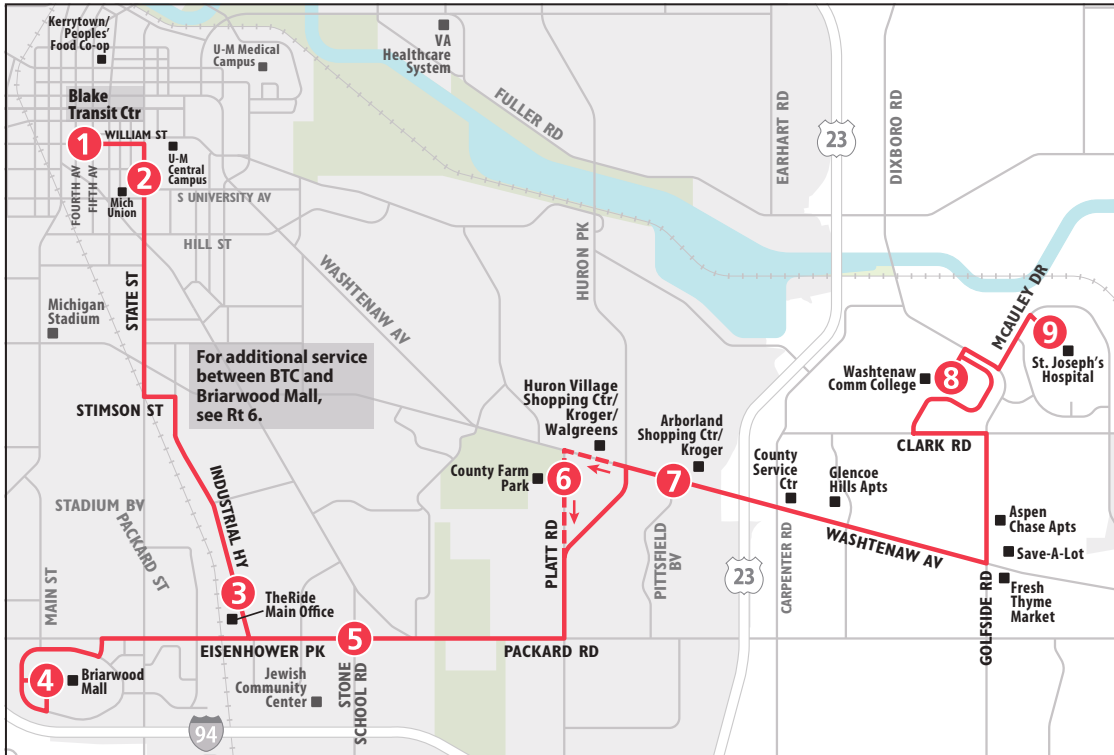

ROUTE 24 EISENHOWER - GOLFSIDE To Blake Transit Ctr

For additional service between BTC and Briarwood Mall, see Rt 6.

MONDAY - FRIDAY

St Joseph's Hospital	Washtenaw Community College	Washtenaw & Pittsfield	Stone School & Eisenhower	Briarwood Mall	TheRide Main Office	Michigan Union	Blake Transit Center
9	8	7	5	4	3	2	1
START							END
6:15a	6:27a	6:42a	6:53a	7:03a	7:11a	7:19a	7:27a
6:45a	6:57a	7:12a	7:23a	7:33a	7:41a	7:49a	7:57a
7:15a	7:27a	7:42a	7:53a	8:03a	8:11a	8:19a	8:27a
7:45a	7:57a	8:12a	8:23a	8:33a	8:41a	8:49a	8:57a
8:15a	8:27a	8:42a	8:53a	9:03a	9:11a	9:19a	9:27a
8:45a	8:57a	9:12a	9:23a	9:33a	9:41a	9:49a	9:57a
9:30a	9:35a	9:46a	9:55a	10:03a	10:11a	10:19a	10:27a
10:00a	10:05a	10:16a	10:25a	10:33a	10:41a	10:49a	10:57a
10:30a	10:35a	10:46a	10:55a	11:03a	11:11a	11:19a	11:27a
11:00a	11:05a	11:16a	11:25a	11:33a	11:41a	11:49a	11:57a
11:30a	11:35a	11:46a	11:55a	12:03p	12:11p	12:19p	12:27p
12:00p	12:05p	12:16p	12:25p	12:33p	12:41p	12:49p	12:57p
12:30p	12:35p	12:46p	12:55p	1:03p	1:11p	1:19p	1:27p
1:00p	1:05p	1:16p	1:25p	1:33p	1:41p	1:49p	1:57p
1:30p	1:35p	1:46p	1:55p	2:03p	2:11p	2:19p	2:27p
2:00p	2:05p	2:16p	2:25p	2:33p	2:41p	2:49p	2:57p
2:30p	2:35p	2:46p	2:55p	3:03p	3:11p	3:19p	3:27p
3:00p	3:05p	3:16p	3:25p	3:33p	3:41p	3:49p	3:57p
3:30p	3:35p	3:46p	3:55p	4:03p	4:11p	4:19p	4:27p
3:45p	3:57p	4:12p	4:23p	4:33p	4:41p	4:49p	4:57p
4:15p	4:27p	4:42p	4:53p	5:03p	5:11p	5:19p	5:27p
4:45p	4:57p	5:12p	5:23p	5:33p	5:41p	5:49p	5:57p
5:15p	5:27p	5:42p	5:53p	6:03p	6:11p	6:19p	6:27p
5:45p	5:57p	6:12p	6:23p	6:33p	6:41p	6:49p	6:57p
6:15p	6:27p	6:42p	6:53p	7:03p	7:11p	7:19p	7:27p
7:15p	7:20p	7:31p	7:40p	7:48p	7:56p	8:04p	8:12p
8:15p	8:20p	8:31p	8:40p	8:48p	8:56p	9:04p	9:12p
9:15p	9:20p	9:31p	9:40p	9:48p	9:56p	10:04p	10:12p
10:15p	10:20p	10:31p	10:40p	10:48p	10:56p	11:04p	11:12p