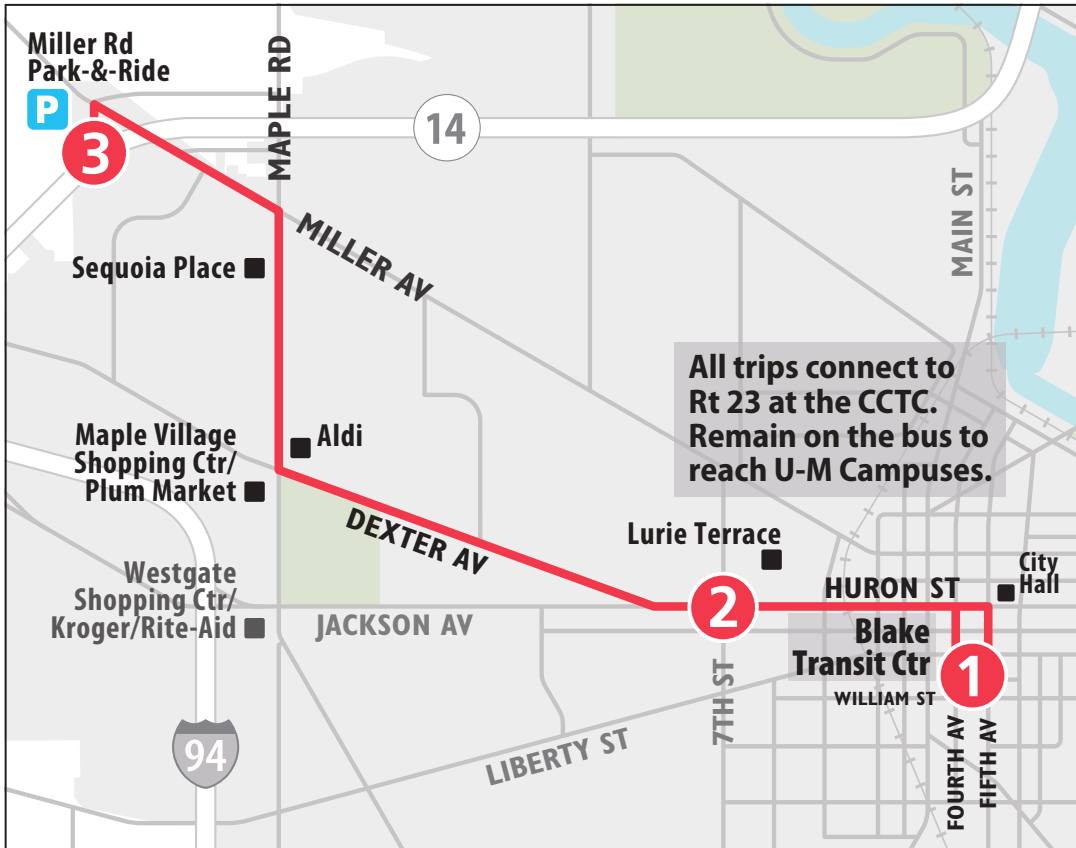

MONDAY - FRIDAY ONLY

TO BLAKE TRANSIT CENTER		
Miller Rd Park-&-Ride	Dexter & Maple	Blake Transit Ctr
3	2	1
START		END
6:30a	6:35a	6:42a
7:00a	7:05a	7:12a
7:30a	7:35a	7:42a
8:00a	8:05a	8:12a
8:30a	8:35a	8:42a
3:30p	3:35p	3:42p
4:00p	4:05p	4:12p
4:30p	4:35p	4:42p
5:00p	5:05p	5:12p
5:30p	5:35p	5:42p
6:00p	6:05p	6:12p

TO MILLER RD PARK-&-RIDE		
Blake Transit Ctr	Dexter & Maple	Miller Rd Park-&-Ride
1	2	3
START		END
7:15a	7:26a	7:30a
7:45a	7:56a	8:00a
8:15a	8:26a	8:30a
8:45a	8:56a	9:00a
3:15p	3:26p	3:30p
3:45p	3:56p	4:00p
4:15p	4:26p	4:30p
4:45p	4:56p	5:00p
5:15p	5:26p	5:30p
5:45p	5:56p	6:00p

NO SATURDAY OR SUNDAY SERVICE