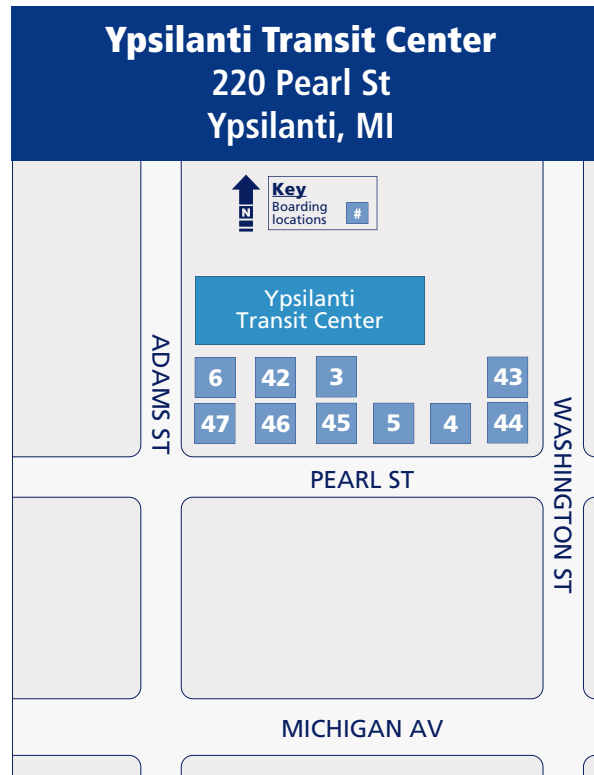

Table of Contents

Downtown Ann Arbor, Downtown Ypsilanti, & Campus Maps.....	3
Transit Center Boarding Locations.....	3
TheRide System Map.....	4-5
Fixed-Route Fare Information.....	5
Winter 2022 Service Updates.....	6-7
FlexRide Information.....	8-9
A-Ride Information.....	10
GoldRide Information.....	11

Transit Centers & Boarding Location Maps

TheRide operates two transit centers. Most Ann Arbor routes originate at the Blake Transit Center at :00, :15, :30 or :45 minutes past the hour to coordinate transfers.

Most Ypsilanti routes originate at the Ypsilanti Transit Center at :00, :15, :30 or :45 minutes past the hour to coordinate transfers.

TheRide System Map

Effective January 23, 2022

TRIP PLANNING STEPS

- 1 Locate your starting point
- 2 Locate your destination
- 3 Locate the bus route nearest to both on the map