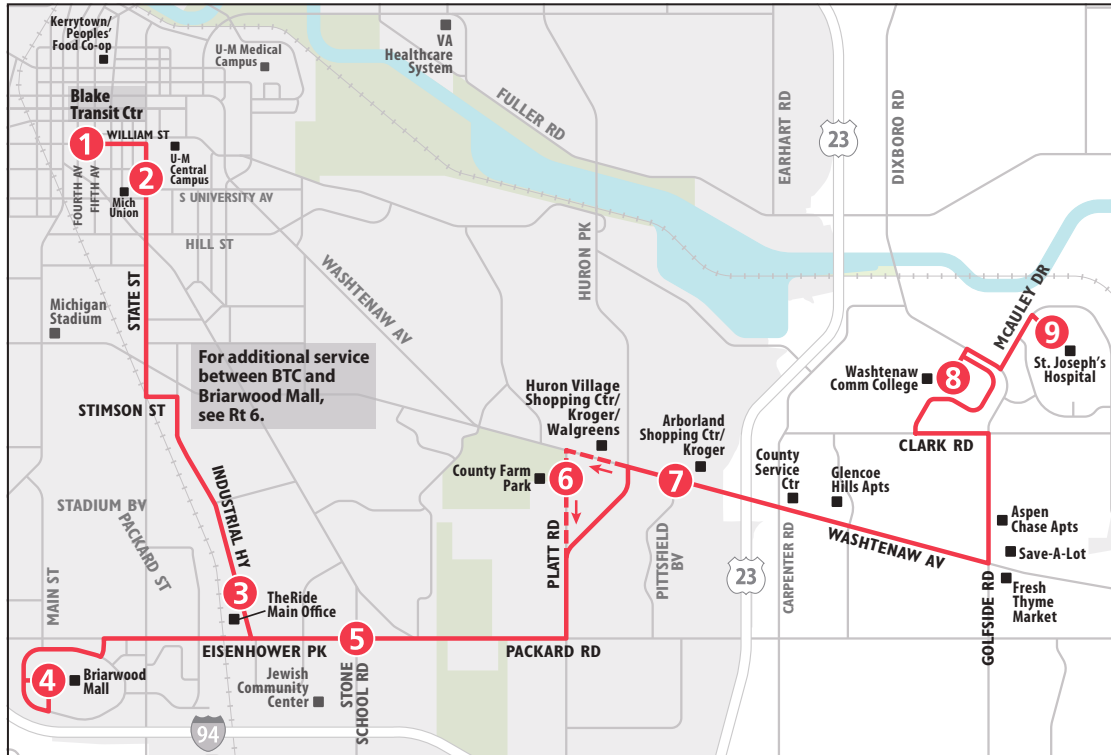

For additional service between BTC and Briarwood Mall, see Rt 6.

MONDAY - FRIDAY							
Blake Transit Center	Michigan Union	TheRide Main Office	Briarwood Mall	Stone School & Eisenhower	Washtenaw & Pittsfield	Washtenaw Community College	St. Joseph Hospital
1	2	3	4	5	7	8	9
START							END
6:30a	6:35a	6:43a	6:51a	7:03a	7:20a	7:35a	7:42a
7:00a	7:05a	7:13a	7:21a	7:33a	7:50a	8:05a	8:12a
7:30a	7:35a	7:43a	7:51a	8:03a	8:20a	8:35a	8:42a
8:00a	8:05a	8:13a	8:21a	8:33a	8:50a	9:05a	9:12a
8:30a	8:35a	8:43a	8:51a	9:03a	9:20a	9:35a	9:42a
9:00a	9:05a	9:13a	9:21a	9:30a	9:42a	9:53a	9:57a
9:30a	9:35a	9:43a	9:51a	10:00a	10:12a	10:23a	10:27a
10:00a	10:05a	10:13a	10:21a	10:30a	10:42a	10:53a	10:57a
10:30a	10:35a	10:43a	10:51a	11:00a	11:12a	11:23a	11:27a
11:00a	11:05a	11:13a	11:21a	11:30a	11:42a	11:53a	11:57a
11:30a	11:35a	11:43a	11:51a	12:00p	12:12p	12:23p	12:27p
12:00p	12:05p	12:13p	12:21p	12:30p	12:42p	12:53p	12:57p
12:30p	12:35p	12:43p	12:51p	1:00p	1:12p	1:23p	1:27p
1:00p	1:05p	1:13p	1:21p	1:30p	1:42p	1:53p	1:57p
1:30p	1:35p	1:43p	1:51p	2:00p	2:12p	2:23p	2:27p
2:00p	2:05p	2:13p	2:21p	2:30p	2:42p	2:53p	2:57p
2:30p	2:35p	2:43p	2:51p	3:00p	3:12p	3:23p	3:27p
3:00p	3:05p	3:13p	3:21p	3:33p	3:50p	4:05p	4:12p
3:30p	3:35p	3:43p	3:51p	4:03p	4:20p	4:35p	4:42p
4:00p	4:05p	4:13p	4:21p	4:33p	4:50p	5:05p	5:12p
4:30p	4:35p	4:43p	4:51p	5:03p	5:20p	5:35p	5:42p
5:00p	5:05p	5:13p	5:21p	5:33p	5:50p	6:05p	6:12p
5:30p	5:35p	5:43p	5:51p	6:03p	6:20p	6:35p	6:42p
6:00p	6:05p	6:13p	6:21p	6:33p	6:50p	7:05p	7:12p
6:30p	6:35p	6:43p	6:51p	7:00p	7:12p	7:23p	7:27p
7:15p	7:20p	7:28p	7:36p	7:45p	7:57p	8:08p	8:12p
8:15p	8:20p	8:28p	8:36p	8:45p	8:57p	9:08p	9:12p
9:15p	9:20p	9:28p	9:36p	9:45p	9:57p	10:08p	10:12p
10:15p	10:20p	10:28p	10:36p	10:45p	10:57p	11:08p	11:12p