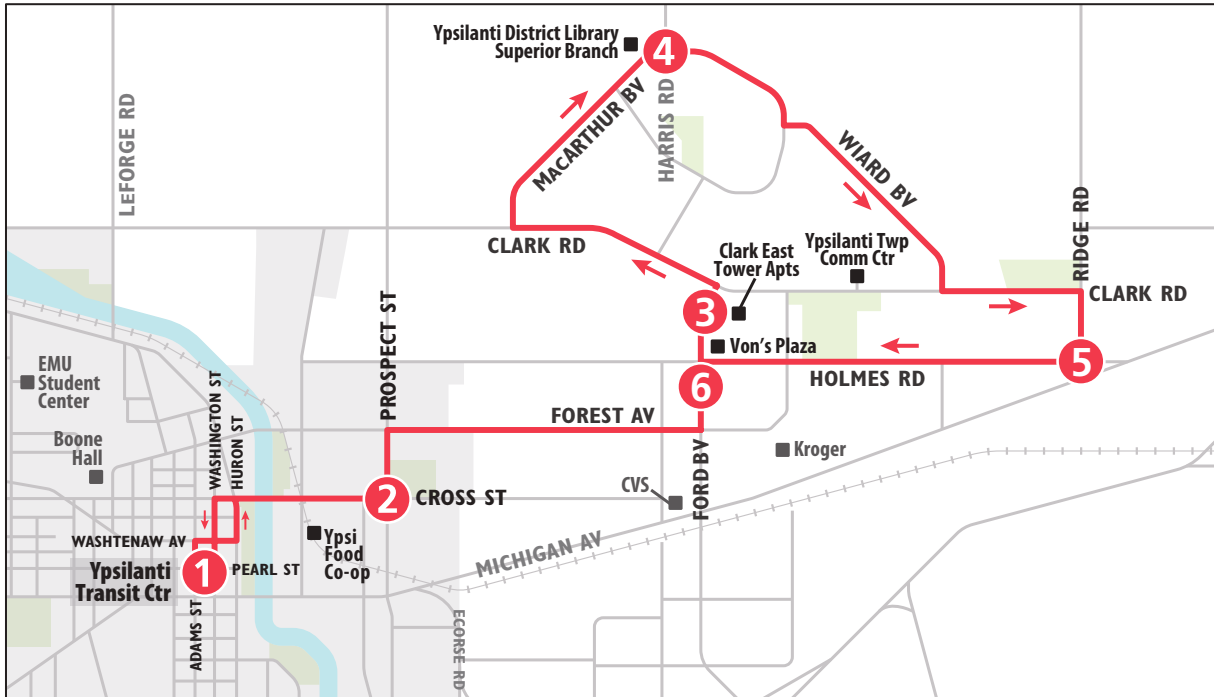

MONDAY - FRIDAY			
Ypsilanti Transit Center	Cross & Prospect	Clark East Tower	MacArthur & Harris
1	2	3	4
START			END
6:15a	6:19a	6:26a	6:32a
6:45a	6:49a	6:56a	7:02a
7:15a	7:19a	7:26a	7:32a
7:45a	7:49a	7:56a	8:02a
8:15a	8:19a	8:26a	8:32a
8:45a	8:49a	8:56a	9:02a
9:15a	9:19a	9:26a	9:32a
9:45a	9:49a	9:56a	10:02a
10:15a	10:19a	10:26a	10:32a
10:45a	10:49a	10:56a	11:02a
11:15a	11:19a	11:26a	11:32a
11:45a	11:49a	11:56a	12:02p
12:15p	12:19p	12:26p	12:32p
12:45p	12:49p	12:56p	1:02p
1:15p	1:19p	1:26p	1:32p
1:45p	1:49p	1:56p	2:02p
2:15p	2:19p	2:26p	2:32p
2:45p	2:49p	2:56p	3:02p
3:15p	3:19p	3:26p	3:32p
3:45p	3:49p	3:56p	4:02p
4:15p	4:19p	4:26p	4:32p
4:45p	4:49p	4:56p	5:02p
5:15p	5:19p	5:26p	5:32p
5:45p	5:49p	5:56p	6:02p
6:15p	6:19p	6:26p	6:32p
7:15p	7:19p	7:26p	7:32p
8:15p	8:19p	8:26p	8:32p
9:15p	9:19p	9:26p	9:32p
10:15p	10:19p	10:26p	10:32p

SATURDAY			
Ypsilanti Transit Center	Cross & Prospect	Clark East Tower	MacArthur & Harris
1	2	3	4
START			END
7:15a	7:19a	7:26a	7:32a
8:15a	8:19a	8:26a	8:32a
9:15a	9:19a	9:26a	9:32a
10:15a	10:19a	10:26a	10:32a
11:15a	11:19a	11:26a	11:32a
12:15p	12:19p	12:26p	12:32p
1:15p	1:19p	1:26p	1:32p
2:15p	2:19p	2:26p	2:32p
3:15p	3:19p	3:26p	3:32p
4:15p	4:19p	4:26p	4:32p
5:15p	5:19p	5:26p	5:32p
6:15p	6:19p	6:26p	6:32p
7:15p	7:19p	7:26p	7:32p
8:15p	8:19p	8:26p	8:32p
9:15p	9:19p	9:26p	9:32p
10:15p	10:19p	10:26p	10:32p

SUNDAY			
8:15a	8:19a	8:26a	8:32a
9:15a	9:19a	9:26a	9:32a
10:15a	10:19a	10:26a	10:32a
11:15a	11:19a	11:26a	11:32a
12:15p	12:19p	12:26p	12:32p
1:15p	1:19p	1:26p	1:32p
2:15p	2:19p	2:26p	2:32p
3:15p	3:19p	3:26p	3:32p
4:15p	4:19p	4:26p	4:32p
5:15p	5:19p	5:26p	5:32p
6:15p	6:19p	6:26p	6:32p