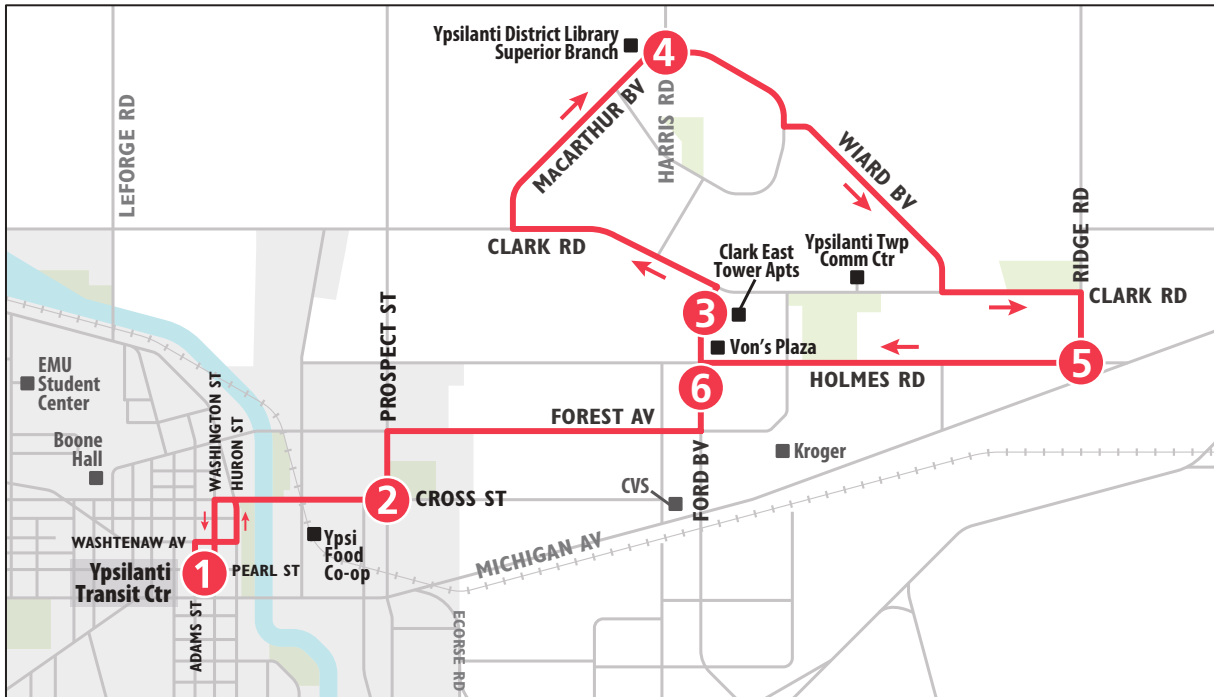

MONDAY - FRIDAY

MacArthur & Harris	Homes & Ridge	Ford & Homes	Cross & Prospect	Ypsilanti Transit Center
4	5	6	2	1
START				END
6:02a	6:08a	6:13a	6:19a	6:27a
6:32a	6:38a	6:43a	6:49a	6:57a
7:02a	7:08a	7:13a	7:19a	7:27a
7:32a	7:38a	7:43a	7:49a	7:57a
8:02a	8:08a	8:13a	8:19a	8:27a
8:32a	8:38a	8:43a	8:49a	8:57a
9:02a	9:08a	9:13a	9:19a	9:27a
9:32a	9:38a	9:43a	9:49a	9:57a
10:02a	10:08a	10:13a	10:19a	10:27a
10:32a	10:38a	10:43a	10:49a	10:57a
11:02a	11:08a	11:13a	11:19a	11:27a
11:32a	11:38a	11:43a	11:49a	11:57a
12:02p	12:08p	12:13p	12:19p	12:27p
12:32p	12:38p	12:43p	12:49p	12:57p
1:02p	1:08p	1:13p	1:19p	1:27p
1:32p	1:38p	1:43p	1:49p	1:57p
2:02p	2:08p	2:13p	2:19p	2:27p
2:32p	2:38p	2:43p	2:49p	2:57p
3:02p	3:08p	3:13p	3:19p	3:27p
3:32p	3:38p	3:43p	3:49p	3:57p
4:02p	4:08p	4:13p	4:19p	4:27p
4:32p	4:38p	4:43p	4:49p	4:57p
5:02p	5:08p	5:13p	5:19p	5:27p
5:32p	5:38p	5:43p	5:49p	5:57p
6:02p	6:08p	6:13p	6:19p	6:27p
6:32p	6:38p	6:43p	6:49p	6:57p
7:32p	7:38p	7:43p	7:49p	7:57p
8:32p	8:38p	8:43p	8:49p	8:57p
9:32p	9:38p	9:43p	9:49p	9:57p
10:32p	10:38p	10:43p	10:49p	10:57p

SATURDAY

MacArthur & Harris	Homes & Ridge	Ford & Homes	Cross & Prospect	Ypsilanti Transit Center
4	5	6	2	1
START				END
7:32a	7:38a	7:43a	7:49a	7:57a
8:32a	8:38a	8:43a	8:49a	8:57a
9:32a	9:38a	9:43a	9:49a	9:57a
10:32a	10:38a	10:43a	10:49a	10:57a
11:32a	11:38a	11:43a	11:49a	11:57a
12:32p	12:38p	12:43p	12:49p	12:57p
1:32p	1:38p	1:43p	1:49p	1:57p
2:32p	2:38p	2:43p	2:49p	2:57p
3:32p	3:38p	3:43p	3:49p	3:57p
4:32p	4:38p	4:43p	4:49p	4:57p
5:32p	5:38p	5:43p	5:49p	5:57p
6:32p	6:38p	6:43p	6:49p	6:57p
7:32p	7:38p	7:43p	7:49p	7:57p
8:32p	8:38p	8:43p	8:49p	8:57p
9:32p	9:38p	9:43p	9:49p	9:57p
10:32p	10:38p	10:43p	10:49p	10:57p

SUNDAY

8:32a	8:38a	8:43a	8:49a	8:57a
9:32a	9:38a	9:43a	9:49a	9:57a
10:32a	10:38a	10:43a	10:49a	10:57a
11:32a	11:38a	11:43a	11:49a	11:57a
12:32p	12:38p	12:43p	12:49p	12:57p
1:32p	1:38p	1:43p	1:49p	1:57p
2:32p	2:38p	2:43p	2:49p	2:57p
3:32p	3:38p	3:43p	3:49p	3:57p
4:32p	4:38p	4:43p	4:49p	4:57p
5:32p	5:38p	5:43p	5:49p	5:57p
6:32p	6:38p	6:43p	6:49p	6:57p