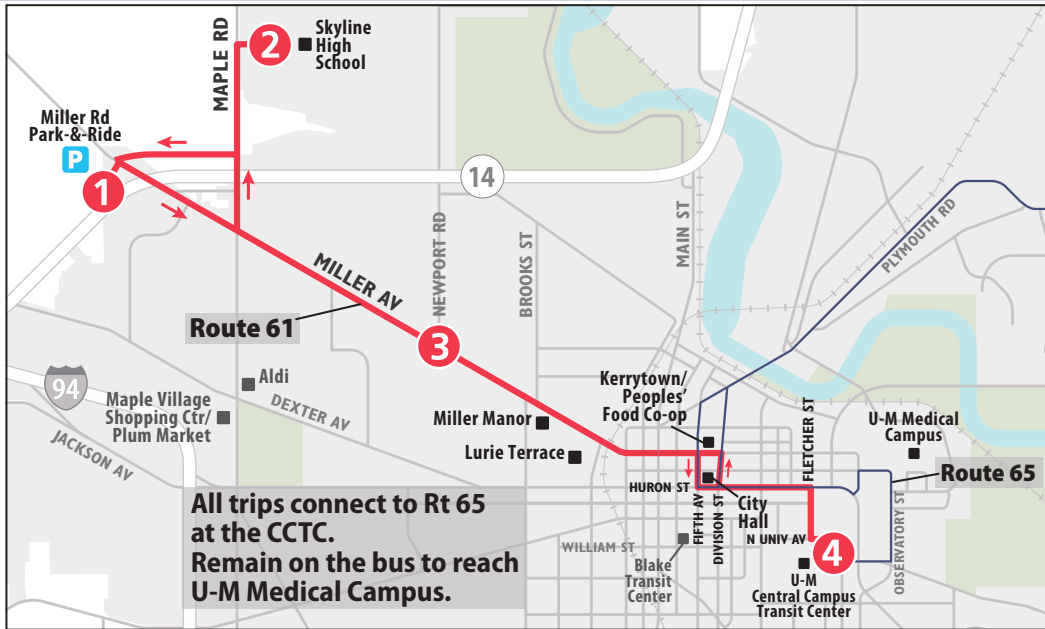

MONDAY - FRIDAY ONLY

TO CENTRAL CAMPUS TRANSIT CENTER		
Miller Rd Park-&-Ride Lot	Miller & Newport	Central Campus Transit Ctr
1	3	4
START		END
6:15a	6:20a	6:35a
6:45a	6:50a	7:05a
7:15a	7:20a	7:35a
7:45a	7:50a	8:05a
8:15a	8:20a	8:35a
8:45a	8:50a	9:05a
9:15a	9:20a	9:35a
9:45a	9:50a	10:05a
10:15a	10:20a	10:35a
10:45a	10:50a	11:05a
11:15a	11:20a	11:35a
11:45a	11:50a	12:05p
12:15p	12:20p	12:35p
12:45p	12:50p	1:05p
1:15p	1:20p	1:35p
1:45p	1:50p	2:05p
2:15p	2:20p	2:35p
2:45p	2:50p	3:05p
3:15p	3:20p	3:35p
3:45p	3:50p	4:05p
4:15p	4:20p	4:35p
4:45p	4:50p	5:05p
5:15p	5:20p	5:35p
5:45p	5:50p	6:05p
6:15p	6:20p	6:35p
6:45p	6:50p	7:05p

TO MILLER RD PARK-&-RIDE LOT			
Central Campus Transit Ctr	Miller & Newport	Skyline High School	Miller Rd Park-&-Ride Lot
4	3	2	1
START			END
6:52a	7:03a	7:09a	7:12a
7:22a	7:33a	7:39a	7:42a
7:52a	8:03a	8:09a	8:12a
8:22a	8:33a	8:39a	8:42a
8:52a	9:03a	9:09a	9:12a
9:22a	9:33a	9:39a	9:42a
9:52a	10:03a	10:09a	10:12a
10:22a	10:33a	10:39a	10:42a
10:52a	11:03a	11:09a	11:12a
11:22a	11:33a	11:39a	11:42a
11:52a	12:03p	12:09p	12:12p
12:22p	12:33p	12:39p	12:42p
12:52p	1:03p	1:09p	1:12p
1:22p	1:33p	1:39p	1:42p
1:52p	2:03p	2:09p	2:12p
2:22p	2:33p	2:39p	2:42p
2:52p	3:03p	3:09p	3:12p
3:22p	3:33p	3:39p	3:42p
3:52p	4:03p	4:09p	4:12p
4:22p	4:33p	4:39p	4:42p
4:52p	5:03p	5:09p	5:12p
5:22p	5:33p	5:39p	5:42p
5:52p	6:03p	6:09p	6:12p
6:22p	6:33p	6:39p	6:42p
6:52p	7:03p	7:09p	7:12p

NO SATURDAY OR SUNDAY SERVICE