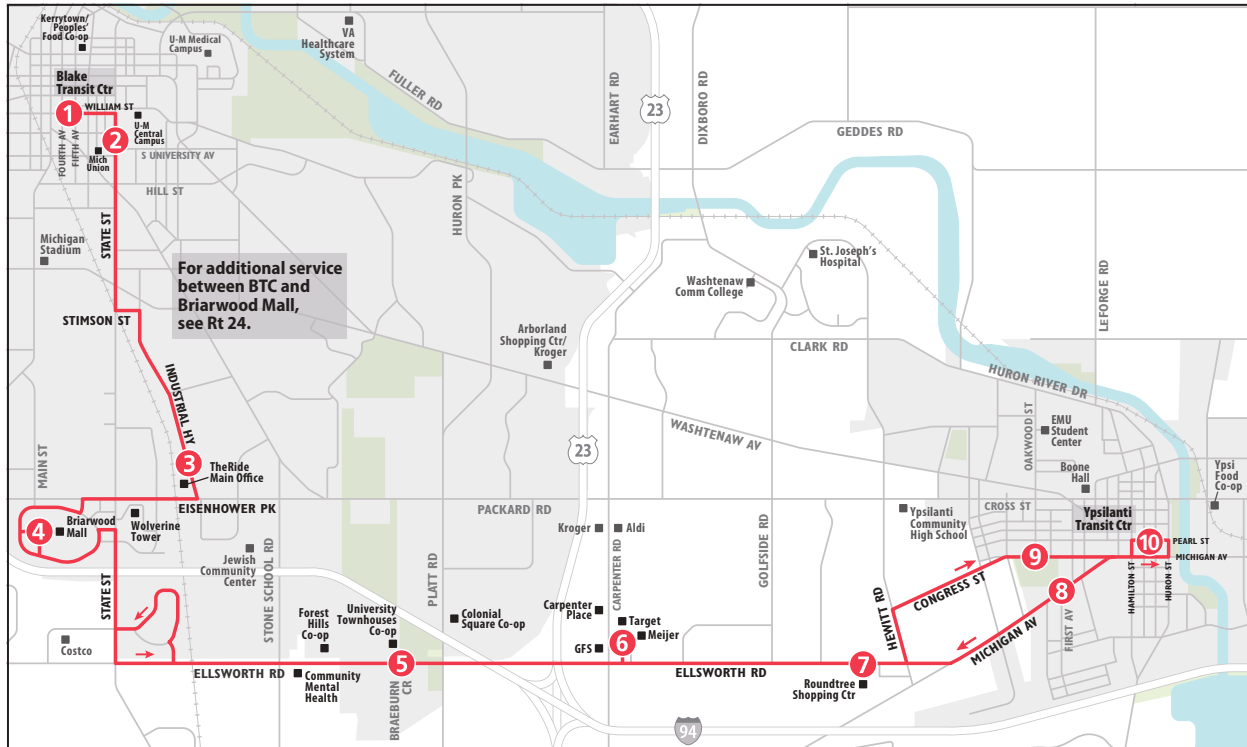

MONDAY - FRIDAY

Ypsilanti Transit Center	Michigan & First	Roundtree Shopping Center	Meijer (Carpenter Rd)	Ellsworth & Braeburn	Briarwood Mall	TheRide Main Office	Michigan Union	Blake Transit Center
10	8	7	6	5	4	3	2	1
START								END
6:45a	6:48a	6:51a	6:59a	7:05a	7:18a	7:26a	7:34a	7:42a
7:15a	7:18a	7:21a	7:29a	7:35a	7:48a	7:56a	8:04a	8:12a
7:45a	7:48a	7:51a	7:59a	8:05a	8:18a	8:26a	8:34a	8:42a
8:15a	8:18a	8:21a	8:29a	8:35a	8:48a	8:56a	9:04a	9:12a
8:45a	8:48a	8:51a	8:59a	9:05a	9:18a	9:26a	9:34a	9:42a
9:15a	9:18a	9:21a	9:29a	9:35a	9:48a	9:56a	10:04a	10:12a
9:45a	9:48a	9:51a	9:59a	10:05a	10:18a	10:26a	10:34a	10:42a
10:15a	10:18a	10:21a	10:29a	10:35a	10:48a	10:56a	11:04a	11:12a
10:45a	10:48a	10:51a	10:59a	11:05a	11:18a	11:26a	11:34a	11:42a
11:15a	11:18a	11:21a	11:29a	11:35a	11:48a	11:56a	12:04p	12:12p
11:45a	11:48a	11:51a	11:59a	12:05p	12:18p	12:26p	12:34p	12:42p
12:15p	12:18p	12:21p	12:29p	12:35p	12:48p	12:56p	1:04p	1:12p
12:45p	12:48p	12:51p	12:59p	1:05p	1:18p	1:26p	1:34p	1:42p
1:15p	1:18p	1:21p	1:29p	1:35p	1:48p	1:56p	2:04p	2:12p
1:45p	1:48p	1:51p	1:59p	2:05p	2:18p	2:26p	2:34p	2:42p
2:15p	2:18p	2:21p	2:29p	2:35p	2:48p	2:56p	3:04p	3:12p
2:45p	2:48p	2:51p	2:59p	3:05p	3:18p	3:26p	3:34p	3:42p
3:15p	3:18p	3:21p	3:29p	3:35p	3:48p	3:56p	4:04p	4:12p
3:45p	3:48p	3:51p	3:59p	4:05p	4:18p	4:26p	4:34p	4:42p
4:15p	4:18p	4:21p	4:29p	4:35p	4:48p	4:56p	5:04p	5:12p
4:45p	4:48p	4:51p	4:59p	5:05p	5:18p	5:26p	5:34p	5:42p
5:15p	5:18p	5:21p	5:29p	5:35p	5:48p	5:56p	6:04p	6:12p
5:45p	5:48p	5:51p	5:59p	6:05p	6:18p	6:26p	6:34p	6:42p
6:15p	6:18p	6:21p	6:29p	6:35p	6:48p	6:56p	7:04p	7:12p
6:45p	6:48p	6:51p	6:59p	7:05p	7:18p	7:26p	7:34p	7:42p
7:45p	7:48p	7:51p	7:59p	8:05p	8:18p	8:26p	8:34p	8:42p
8:45p	8:48p	8:51p	8:59p	9:05p	9:18p	9:26p	9:34p	9:42p
9:45p	9:48p	9:51p	9:59p	10:05p	10:18p	10:26p	10:34p	10:42p
10:45p	10:48p	10:51p	10:59p	11:05p	11:18p	11:26p	11:34p	11:42p