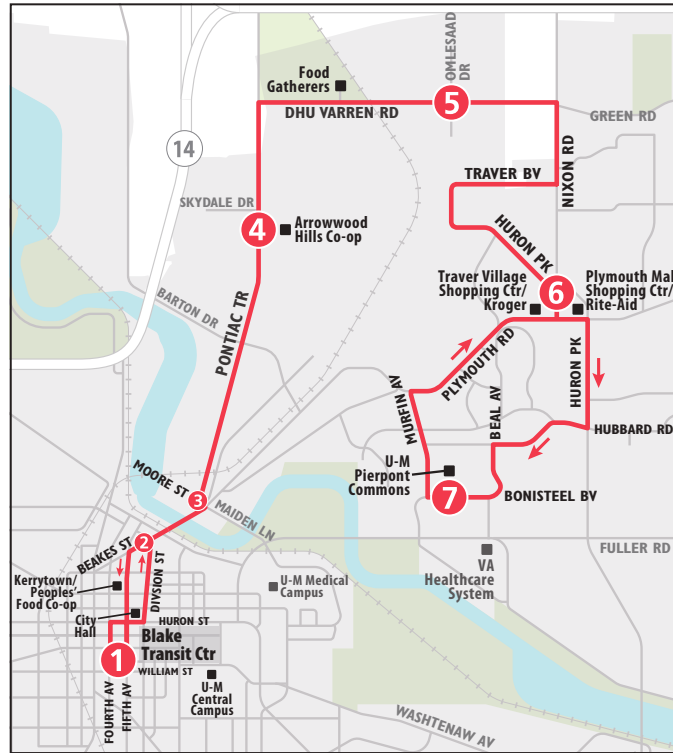

MONDAY - FRIDAY

Blake Transit Center	Pontiac & Moore	Arrowwood Hills	Dhu Varren & Omlesaad	Plymouth Mall	Pierpont Commons
1	3	4	5	6	7
START					END
6:30a	6:37a	6:42a	6:47a	6:57a	7:05a
7:00a	7:07a	7:12a	7:17a	7:27a	7:35a
7:30a	7:37a	7:42a	7:47a	7:57a	8:05a
8:00a	8:07a	8:12a	8:17a	8:27a	8:35a
8:30a	8:37a	8:42a	8:47a	8:57a	9:05a
9:00a	9:07a	9:12a	9:17a	9:27a	9:35a
9:30a	9:36a	9:41a	9:46a	9:54a	10:00a
10:00a	10:06a	10:11a	10:16a	10:24a	10:30a
10:30a	10:36a	10:41a	10:46a	10:54a	11:00a
11:00a	11:06a	11:11a	11:16a	11:24a	11:30a
11:30a	11:36a	11:41a	11:46a	11:54a	12:00p
12:00p	12:06p	12:11p	12:16p	12:24p	12:30p
12:30p	12:36p	12:41p	12:46p	12:54p	1:00p
1:00p	1:06p	1:11p	1:16p	1:24p	1:30p
1:30p	1:36p	1:41p	1:46p	1:54p	2:00p
2:00p	2:07p	2:12p	2:17p	2:27p	2:35p
2:30p	2:37p	2:42p	2:47p	2:57p	3:05p
3:00p	3:07p	3:12p	3:17p	3:27p	3:35p
3:30p	3:37p	3:42p	3:47p	3:57p	4:05p
4:00p	4:07p	4:12p	4:17p	4:27p	4:35p
4:30p	4:37p	4:42p	4:47p	4:57p	5:05p
5:00p	5:07p	5:12p	5:17p	5:27p	5:35p
5:30p	5:37p	5:42p	5:47p	5:57p	6:05p
6:00p	6:07p	6:12p	6:17p	6:27p	6:35p
7:00p	7:07p	7:12p	7:17p	7:27p	7:35p
8:00p	8:06p	8:11p	8:16p	8:24p	8:30p
9:00p	9:06p	9:11p	9:16p	9:24p	9:30p
10:00p	10:06p	10:11p	10:16p	10:24p	10:30p
11:00p	11:06p	11:11p	11:16p	11:24p	11:30p