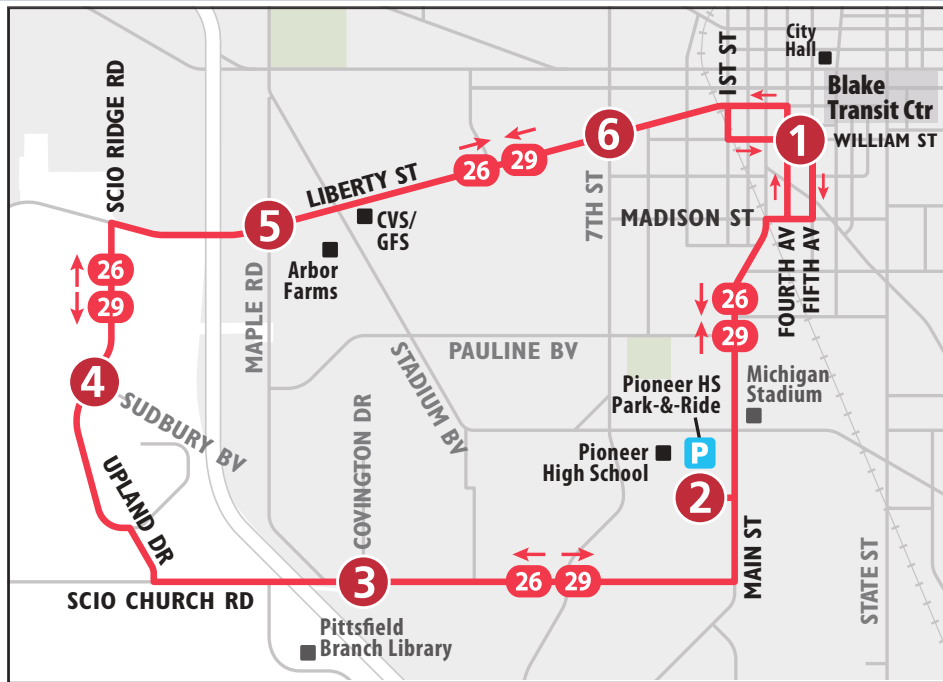

ROUTE 26 SCIO CHURCH

To Blake Transit Center

MONDAY - FRIDAY

Scio Ridge & Sudbury	Liberty & Maple	Liberty & Seventh	Blake Transit Center
4	5	6	1
START			END
6:30a	6:35a	6:38a	6:42a
7:00a	7:05a	7:08a	7:12a
7:30a	7:35a	7:38a	7:42a
8:00a	8:05a	8:08a	8:12a
8:30a	8:35a	8:38a	8:42a
9:00a	9:05a	9:08a	9:12a
9:30a	9:35a	9:38a	9:42a
10:00a	10:05a	10:08a	10:12a
10:30a	10:35a	10:38a	10:42a
11:30a	11:35a	11:38a	11:42a
12:30p	12:35p	12:38p	12:42p
1:30p	1:35p	1:38p	1:42p
2:30p	2:35p	2:38p	2:42p
3:30p	3:35p	3:38p	3:42p
4:00p	4:05p	4:08p	4:12p
4:30p	4:35p	4:38p	4:42p
5:00p	5:05p	5:08p	5:12p
5:30p	5:35p	5:38p	5:42p
6:00p	6:05p	6:08p	6:12p
6:30p	6:35p	6:38p	6:42p
7:00p	7:05p	7:08p	7:12p
8:00p	8:05p	8:08p	8:12p
9:00p	9:05p	9:08p	9:12p
10:00p	10:05p	10:08p	10:12p
11:00p	11:05p	11:08p	11:12p

SATURDAY

Scio Ridge & Sudbury	Liberty & Maple	Liberty & Seventh	Blake Transit Center
4	5	6	1
START			END
8:00a	8:05a	8:08a	8:12a
9:00a	9:05a	9:08a	9:12a
10:00a	10:05a	10:08a	10:12a
11:00a	11:05a	11:08a	11:12a
12:00p	12:05p	12:08p	12:12p
1:00p	1:05p	1:08p	1:12p
2:00p	2:05p	2:08p	2:12p
3:00p	3:05p	3:08p	3:12p
4:00p	4:05p	4:08p	4:12p
5:00p	5:05p	5:08p	5:12p
6:00p	6:05p	6:08p	6:12p
7:00p	7:05p	7:08p	7:12p
8:00p	8:05p	8:08p	8:12p
9:00p	9:05p	9:08p	9:12p
10:00p	10:05p	10:08p	10:12p

SUNDAY

Scio Ridge & Sudbury	Liberty & Maple	Liberty & Seventh	Blake Transit Center
4	5	6	1
START			END
9:00a	9:05a	9:08a	9:12a
10:00a	10:05a	10:08a	10:12a
11:00a	11:05a	11:08a	11:12a
12:00p	12:05p	12:08p	12:12p
1:00p	1:05p	1:08p	1:12p
2:00p	2:05p	2:08p	2:12p
3:00p	3:05p	3:08p	3:12p
4:00p	4:05p	4:08p	4:12p
5:00p	5:05p	5:08p	5:12p
6:00p	6:05p	6:08p	6:12p