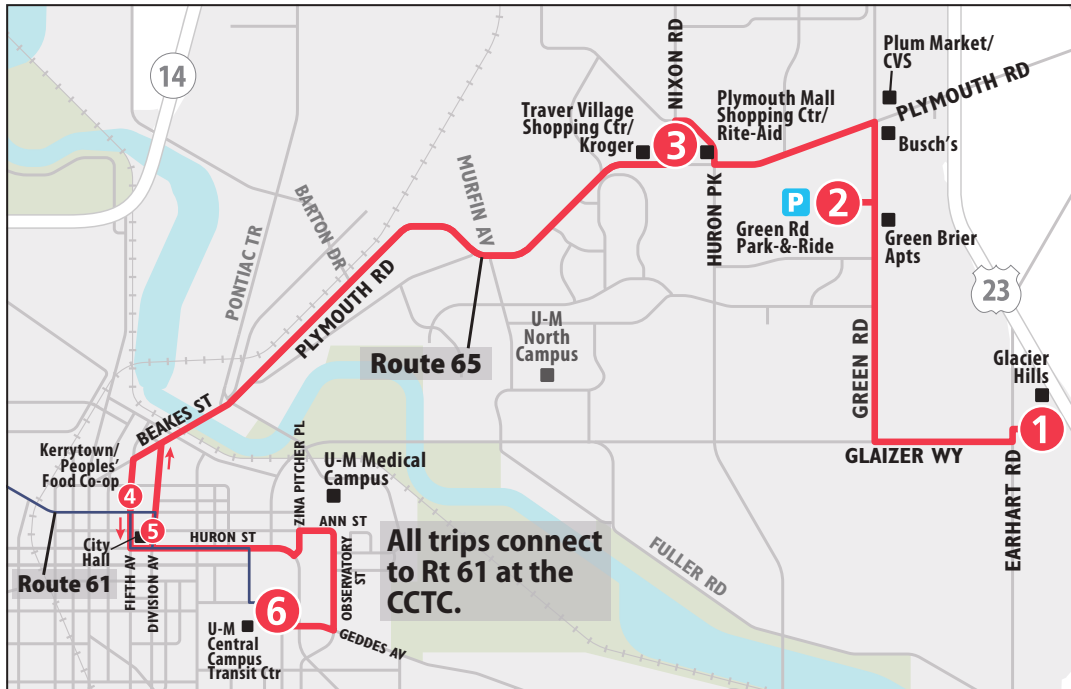

MONDAY - FRIDAY ONLY

TO CENTRAL CAMPUS TRANSIT CENTER

Glacier Hills	Green Rd Park & Ride	Plymouth Mall	Kerrytown	Central Campus Transit Ctr
1	2	3	4	6
START				END
6:45a	6:49a	6:58a	7:13a	7:22a
7:15a	7:19a	7:28a	7:43a	7:52a
7:45a	7:49a	7:58a	8:13a	8:22a
8:15a	8:19a	8:28a	8:43a	8:52a
8:45a	8:49a	8:58a	9:13a	9:22a
9:15a	9:19a	9:28a	9:43a	9:52a
9:45a	9:49a	9:58a	10:13a	10:22a
10:15a	10:19a	10:28a	10:43a	10:52a
10:45a	10:49a	10:58a	11:13a	11:22a
11:15a	11:19a	11:28a	11:43a	11:52a
11:45a	11:49a	11:58a	12:13p	12:22p
12:15p	12:19p	12:28p	12:43p	12:52p
12:45p	12:49p	12:58p	1:13p	1:22p
1:15p	1:19p	1:28p	1:43p	1:52p
1:45p	1:49p	1:58p	2:13p	2:22p
2:15p	2:19p	2:28p	2:43p	2:52p
2:45p	2:49p	2:58p	3:13p	3:22p
3:15p	3:19p	3:28p	3:43p	3:52p
3:45p	3:49p	3:58p	4:13p	4:22p
4:15p	4:19p	4:28p	4:43p	4:52p
4:45p	4:49p	4:58p	5:13p	5:22p
5:15p	5:19p	5:28p	5:43p	5:52p
5:45p	5:49p	5:58p	6:13p	6:22p
6:15p	6:19p	6:28p	6:43p	6:52p
6:45p	6:49p	6:58p	7:13p	7:22p
7:15p	7:19p	7:28p	7:43p	7:52p
7:45p	7:49p	7:58p	8:13p	8:22p

TO GLACIER HILLS

Central Campus Transit Ctr	Division & Huron	Plymouth Mall	Green Rd Park & Ride	Glacier Hills
6	5	3	2	1
START				END
7:05a	7:13a	7:32a	7:38a	7:42a
7:35a	7:43a	8:02a	8:08a	8:12a
8:05a	8:13a	8:32a	8:38a	8:42a
8:35a	8:43a	9:02a	9:08a	9:12a
9:05a	9:13a	9:32a	9:38a	9:42a
9:35a	9:43a	10:02a	10:08a	10:12a
10:05a	10:13a	10:32a	10:38a	10:42a
10:35a	10:43a	11:02a	11:08a	11:12a
11:05a	11:13a	11:32a	11:38a	11:42a
11:35a	11:43a	12:02p	12:08p	12:12p
12:05p	12:13p	12:32p	12:38p	12:42p
12:35p	12:43p	1:02p	1:08p	1:12p
1:05p	1:13p	1:32p	1:38p	1:42p
1:35p	1:43p	2:02p	2:08p	2:12p
2:05p	2:13p	2:32p	2:38p	2:42p
2:35p	2:43p	3:02p	3:08p	3:12p
3:05p	3:13p	3:32p	3:38p	3:42p
3:35p	3:43p	4:02p	4:08p	4:12p
4:05p	4:13p	4:32p	4:38p	4:42p
4:35p	4:43p	5:02p	5:08p	5:12p
5:05p	5:13p	5:32p	5:38p	5:42p
5:35p	5:43p	6:02p	6:08p	6:12p
6:05p	6:13p	6:32p	6:38p	6:42p
6:35p	6:43p	7:02p	7:08p	7:12p
7:05p	7:13p	7:32p	7:38p	7:42p
7:35p	7:43p	8:02p	8:08p	8:12p
8:05p	8:13p	8:32p	8:38p	8:42p
8:35p	8:43p	9:02p	9:08p	9:12p

NO SATURDAY OR SUNDAY SERVICE