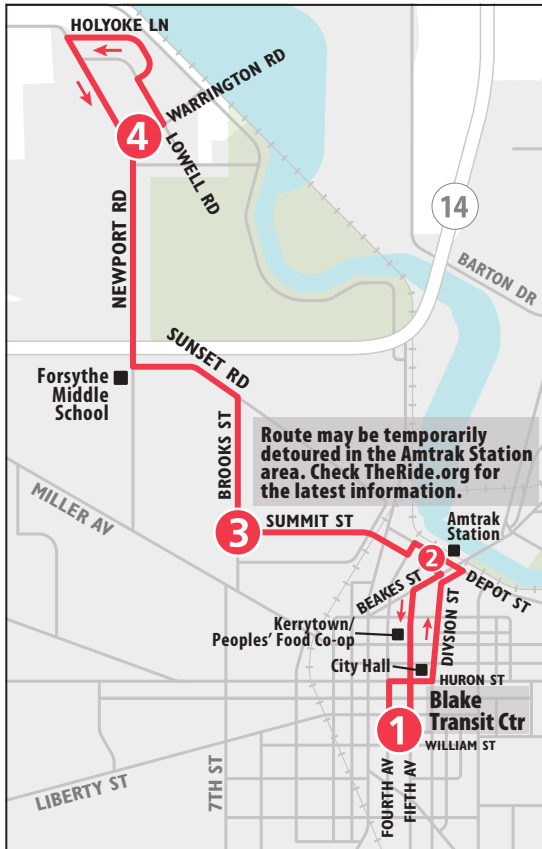

**NO SATURDAY
OR SUNDAY SERVICE**

**USE RT 22 FOR ALTERNATIVE
SERVICE TO AMTRAK STATION
DURING THESE TIMES**

MONDAY - FRIDAY

TO WARRINGTON & NEWPORT				BLAKE TRANSIT CENTER			
Blake Transit Ctr	Amtrak Station	Summit & Brooks	Warrington & Newport	Warrington & Newport	Summit & Brooks	Amtrak Station	Blake Transit Ctr
1	2	3	4	4	3	2	3
START			END	START			END
6:45a	6:54a	6:58a	7:06a	7:06a	7:17a	7:21a	7:27a
7:15a	7:24a	7:28a	7:36a	7:36a	7:47a	7:51a	7:57a
7:45a	7:54a	7:58a	8:06a	8:06a	8:17a	8:21a	8:27a
8:15a	8:24a	8:28a	8:36a	8:36a	8:47a	8:51a	8:57a
8:45a	8:54a	8:58a	9:06a	9:06a	9:17a	9:21a	9:27a
9:15a	9:24a	9:28a	9:36a	9:36a	9:47a	9:51a	9:57a
9:45a	9:54a	9:58a	10:06a	10:06a	10:17a	10:21a	10:27a
10:15a	10:24a	10:28a	10:36a	10:36a	10:47a	10:51a	10:57a
10:45a	10:54a	10:58a	11:06a	11:06a	11:17a	11:21a	11:27a
11:15a	11:24a	11:28a	11:36a	11:36a	11:47a	11:51a	11:57a
11:45a	11:54a	11:58a	12:06p	12:06p	12:17p	12:21p	12:27p
12:15p	12:24p	12:28p	12:36p	12:36p	12:47p	12:51p	12:57p
12:45p	12:54p	12:58p	1:06p	1:06p	1:17p	1:21p	1:27p
1:15p	1:24p	1:28p	1:36p	1:36p	1:47p	1:51p	1:57p
1:45p	1:54p	1:58p	2:06p	2:06p	2:17p	2:21p	2:27p
2:15p	2:24p	2:28p	2:36p	2:36p	2:47p	2:51p	2:57p
2:45p	2:54p	2:58p	3:06p	3:06p	3:17p	3:21p	3:27p
3:15p	3:24p	3:28p	3:36p	3:36p	3:47p	3:51p	3:57p
3:45p	3:54p	3:58p	4:06p	4:06p	4:17p	4:21p	4:27p
4:15p	4:24p	4:28p	4:36p	4:36p	4:47p	4:51p	4:57p
4:45p	4:54p	4:58p	5:06p	5:06p	5:17p	5:21p	5:27p
5:15p	5:24p	5:28p	5:36p	5:36p	5:47p	5:51p	5:57p
5:45p	5:54p	5:58p	6:06p	6:06p	6:17p	6:21p	6:27p
6:15p	6:24p	6:28p	6:36p	6:36p	6:47p	6:51p	6:57p
6:45p	6:54p	6:58p	7:06p	7:06p	7:17p	7:21p	7:27p
7:15p	7:24p	7:28p	7:36p	7:36p	7:47p	7:51p	7:57p
8:15p	8:24p	8:28p	8:36p	8:36p	8:47p	8:51p	8:57p