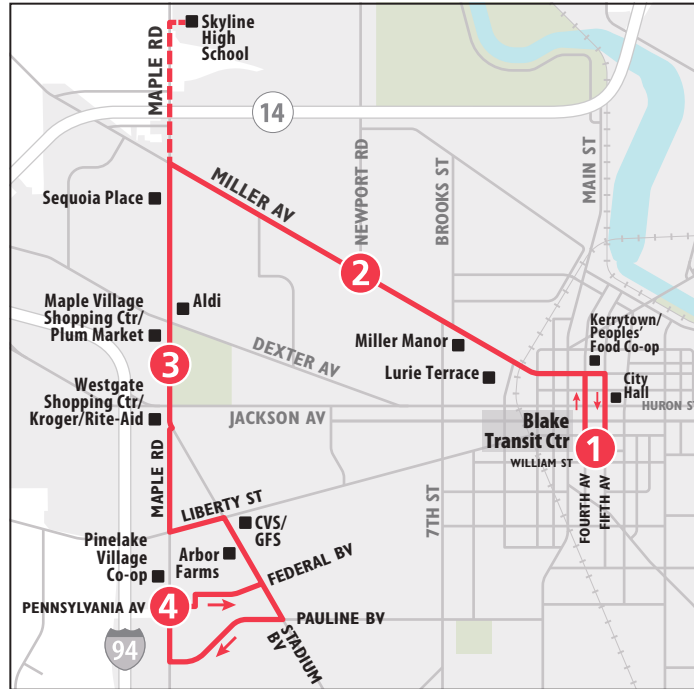

MONDAY - FRIDAY			
Blake Transit Center	Miller & Newport	Maple Village	Pennsylvania & Maple
1	2	3	4
START			END
6:45a	6:53a	7:01a	7:12a
7:15a	7:23a	7:31a	7:42a
7:45a	7:53a*	8:03a	8:12a
8:15a	8:23a	8:31a	8:42a
8:45a	8:53a	9:01a	9:12a
9:15a	9:23a	9:31a	9:42a
9:45a	9:53a	10:01a	10:12a
10:15a	10:23a	10:31a	10:42a
10:45a	10:53a	11:01a	11:12a
11:15a	11:23a	11:31a	11:42a
11:45a	11:53a	12:01p	12:12p
12:15p	12:23p	12:31p	12:42p
12:45p	12:53p	1:01p	1:12p
1:15p	1:23p	1:31p	1:42p
1:45p	1:53p	2:01p	2:12p
2:15p	2:23p	2:31p	2:42p
2:45p	2:53p	3:01p	3:12p
3:15p	3:23p	3:31p	3:42p
3:45p	3:53p	4:01p	4:12p
4:15p	4:23p	4:31p	4:42p
4:45p	4:53p	5:01p	5:12p
5:15p	5:23p	5:31p	5:42p
5:45p	5:53p	6:01p	6:12p
6:15p	6:23p	6:31p	6:42p
7:15p	7:23p	7:31p	7:42p
8:15p	8:23p	8:31p	8:42p
9:15p	9:23p	9:31p	9:42p
10:15p	10:23p	10:31p	10:42p
11:15p	11:23p	11:31p	11:42p

* Trip serves Skyline High School at 7:59am.

SATURDAY			
Blake Transit Center	Miller & Newport	Maple Village	Pennsylvania & Maple
1	2	3	4
START			END
8:15a	8:23a	8:31a	8:42a
9:15a	9:23a	9:31a	9:42a
10:15a	10:23a	10:31a	10:42a
11:15a	11:23a	11:31a	11:42a
12:15p	12:23p	12:31p	12:42p
1:15p	1:23p	1:31p	1:42p
2:15p	2:23p	2:31p	2:42p
3:15p	3:23p	3:31p	3:42p
4:15p	4:23p	4:31p	4:42p
5:15p	5:23p	5:31p	5:42p
6:15p	6:23p	6:31p	6:42p
7:15p	7:23p	7:31p	7:42p
8:15p	8:23p	8:31p	8:42p
9:15p	9:23p	9:31p	9:42p
10:15p	10:23p	10:31p	10:42p

SUNDAY			
Blake Transit Center	Miller & Newport	Maple Village	Pennsylvania & Maple
1	2	3	4
START			END
8:15a	8:23a	8:31a	8:42a
9:15a	9:23a	9:31a	9:42a
10:15a	10:23a	10:31a	10:42a
11:15a	11:23a	11:31a	11:42a
12:15p	12:23p	12:31p	12:42p
1:15p	1:23p	1:31p	1:42p
2:15p	2:23p	2:31p	2:42p
3:15p	3:23p	3:31p	3:42p
4:15p	4:23p	4:31p	4:42p
5:15p	5:23p	5:31p	5:42p
6:15p	6:23p	6:31p	6:42p