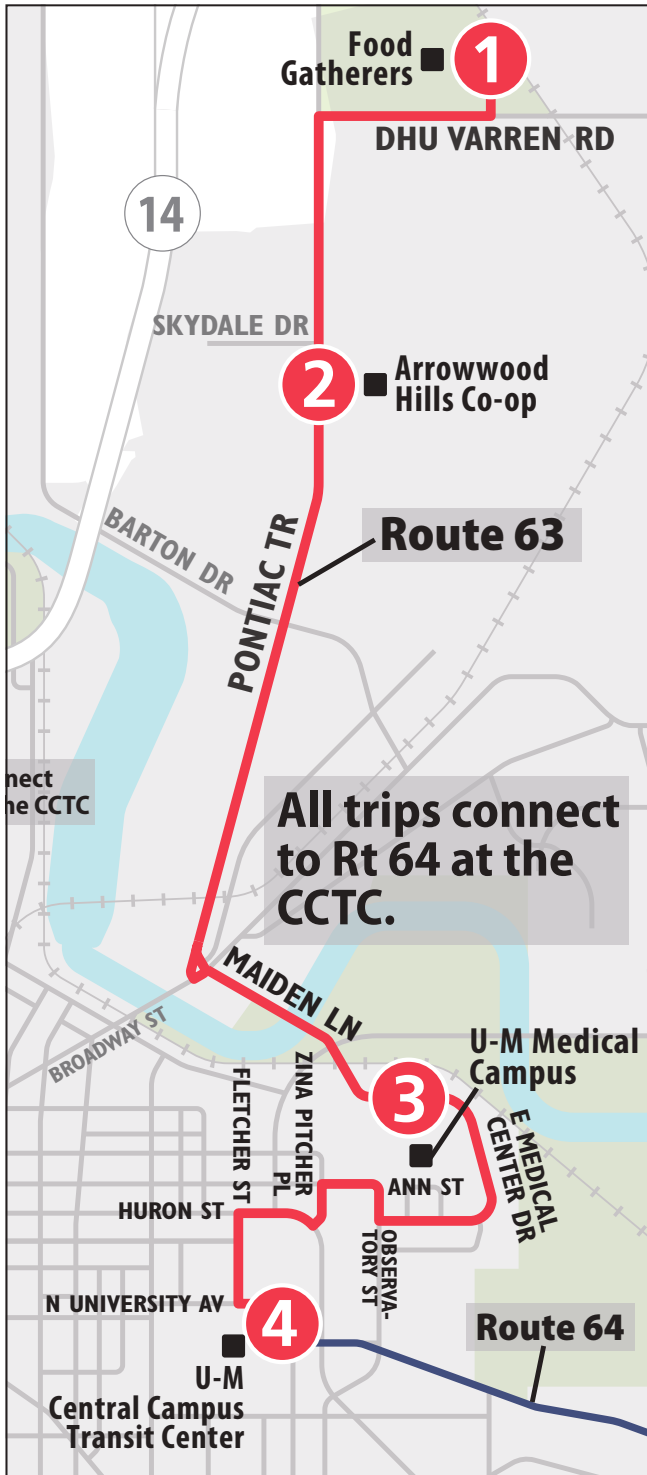

TO WOLVERINE TWR/ STATE ST PARK-&RIDE MONDAY - FRIDAY ONLY		
Central Campus Trans Ctr	State St Park & Ride Lot	Wolv Tower
4	2	1
START		END
6:59a	7:10a	7:13a
7:08a	7:19a	7:22a
7:17a	7:28a	7:31a
7:26a	7:37a	7:40a
<i>Trips operate every 9 mins until...</i>		
9:59a	10:12a	10:18a
10:08a	10:21a	10:27a
10:17a	10:30a	10:36a
10:32a	10:45a	10:51a
10:46a	10:59a	11:05a
11:00a	11:13a	11:19a
11:14a	11:27a	11:33a
11:28a	11:41a	11:47a
11:42a	11:55a	12:01p
11:56a	12:09p	12:15p
12:10p	12:23p	12:29p
12:24p	12:37p	12:43p
12:38p	12:51p	12:57p
12:52p	1:05p	1:11p
1:06p	1:19p	1:25p
1:20p	1:33p	1:39p
1:34p	1:47p	1:53p
1:48p	2:01p	2:07p
2:02p	2:15p	2:21p
2:16p	2:29p	2:35p
2:25p	2:40p	2:46p
2:39p	2:54p	3:00p
2:53p	3:08p	3:14p
3:06p	3:21p	3:27p
3:19p	3:34p	3:40p
3:32p	3:47p	3:53p
3:45p	4:00p	4:06p
3:58p	4:13p	4:19p
4:11p	4:26p	4:32p
4:24p	4:39p	4:45p
4:37p	4:52p	4:58p
4:50p	5:05p	5:11p
5:03p	5:18p	5:24p
5:16p	5:31p	5:37p
5:29p	5:44p	5:50p
5:42p	5:57p	6:03p
5:55p	6:10p	6:16p
6:08p	6:23p	6:29p
6:21p	6:36p	6:42p
6:47p	7:02p	—
7:17p	7:32p	—
7:47p	8:02p	—
8:17p	8:32p	—
8:47p	9:02p	—
9:17p	9:32p	—
9:47p	10:02p	—