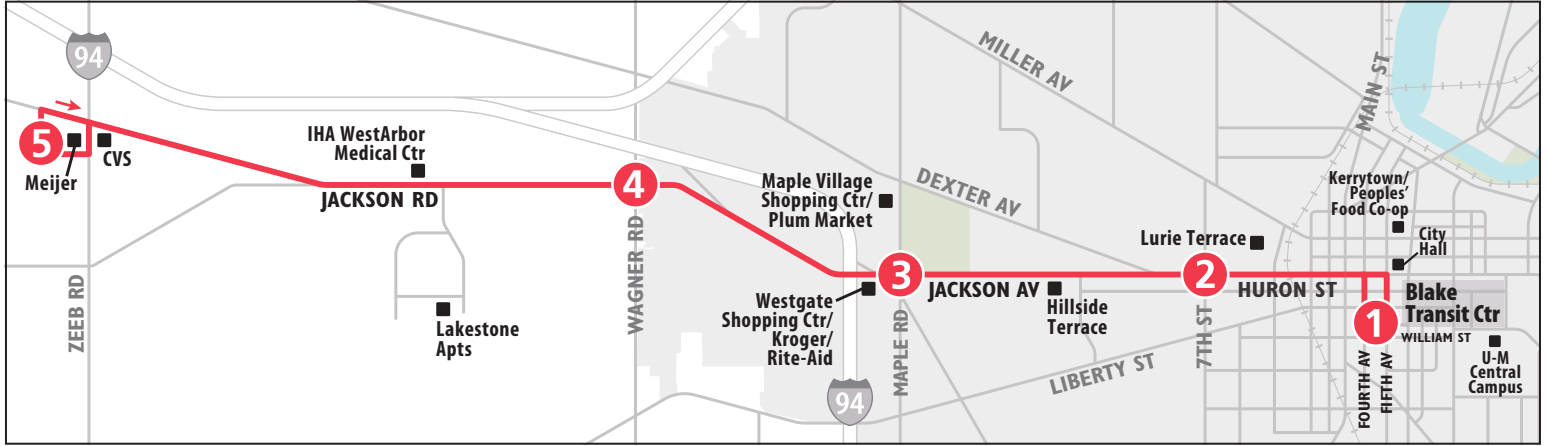

ROUTE 30 JACKSON RD

To Meijer (Jackson Rd)

MONDAY - FRIDAY

Blake Transit Center	Huron & Seventh	Jackson & Maple	Jackson & Wagner	Meijer (Jackson Rd)*
1	2	3	4	5
START				END
6:30a	6:36a	6:41a	6:46a	7:00a
7:00a	7:06a	7:11a	7:16a	7:30a
7:30a	7:36a	7:41a	7:46a	8:00a
8:00a	8:06a	8:11a	8:16a	8:30a
8:30a	8:36a	8:41a	8:46a	9:00a
9:00a	9:06a	9:11a	9:16a	9:30a
9:30a	9:36a	9:41a	9:46a	10:00a
10:00a	10:04a	10:08a	10:12a	10:21a
10:30a	10:34a	10:38a	10:42a	10:51a
11:00a	11:04a	11:08a	11:12a	11:21a
11:30a	11:34a	11:38a	11:42a	11:51a
12:00p	12:04p	12:08p	12:12p	12:21p
12:30p	12:34p	12:38p	12:42p	12:51p
1:00p	1:04p	1:08p	1:12p	1:21p
1:30p	1:34p	1:38p	1:42p	1:51p
2:00p	2:06p	2:11p	2:16p	2:30p
2:30p	2:36p	2:41p	2:46p	3:00p
3:00p	3:06p	3:11p	3:16p	3:30p
3:30p	3:36p	3:41p	3:46p	4:00p
4:00p	4:06p	4:11p	4:16p	4:30p
4:30p	4:36p	4:41p	4:46p	5:00p
5:00p	5:06p	5:11p	5:16p	5:30p
5:30p	5:36p	5:41p	5:46p	6:00p
6:00p	6:06p	6:11p	6:16p	6:30p
6:30p	6:36p	6:41p	6:46p	7:00p
7:00p	7:06p	7:11p	7:16p	7:30p
8:00p	8:06p	8:11p	8:16p	8:30p
9:00p	9:06p	9:11p	9:16p	9:30p
10:00p	10:06p	10:11p	10:16p	10:30p
11:00p	11:06p	11:11p	11:16p	11:30p

SATURDAY

Blake Transit Center	Huron & Seventh	Jackson & Maple	Jackson & Wagner	Meijer (Jackson Rd)*
1	2	3	4	5
START				END
8:00a	8:04a	8:08a	8:12a	8:21a
9:00a	9:04a	9:08a	9:12a	9:21a
10:00a	10:04a	10:08a	10:12a	10:21a
11:00a	11:04a	11:08a	11:12a	11:21a
12:00p	12:04p	12:08p	12:12p	12:21p
1:00p	1:04p	1:08p	1:12p	1:21p
2:00p	2:04p	2:08p	2:12p	2:21p
3:00p	3:04p	3:08p	3:12p	3:21p
4:00p	4:04p	4:08p	4:12p	4:21p
5:00p	5:04p	5:08p	5:12p	5:21p
6:00p	6:04p	6:08p	6:12p	6:21p
7:00p	7:04p	7:08p	7:12p	7:21p
8:00p	8:04p	8:08p	8:12p	8:21p
9:00p	9:04p	9:08p	9:12p	9:21p
10:00p	10:04p	10:08p	10:12p	10:21p

SUNDAY

Blake Transit Center	Huron & Seventh	Jackson & Maple	Jackson & Wagner	Meijer (Jackson Rd)*
1	2	3	4	5
START				END
9:00a	9:04a	9:08a	9:12a	9:21a
10:00a	10:04a	10:08a	10:12a	10:21a
11:00a	11:04a	11:08a	11:12a	11:21a
12:00p	12:04p	12:08p	12:12p	12:21p
1:00p	1:04p	1:08p	1:12p	1:21p
2:00p	2:04p	2:08p	2:12p	2:21p
3:00p	3:04p	3:08p	3:12p	3:21p
4:00p	4:04p	4:08p	4:12p	4:21p
5:00p	5:04p	5:08p	5:12p	5:21p
6:00p	6:04p	6:08p	6:12p	6:21p
7:00p	7:04p	7:08p	7:12p	7:21p

*Connections with WAVE buses at Meijer. For more information visit RideTheWaveBus.org or call (734)-475-9494