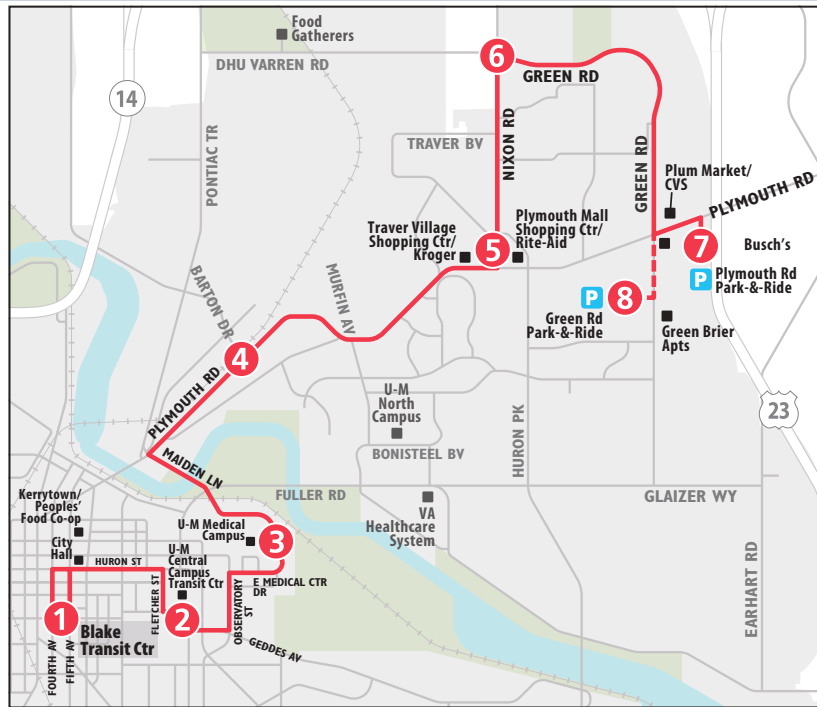

MONDAY - FRIDAY

Blake Transit Center	U-M Central Campus Transit Ctr	U-M Hospital	Plymouth & Barton	Plymouth Mall	Green & Nixon	Plymouth Rd Park & Ride	Green Rd Park & Ride
1	2	3	4	5	6	7	8
START							END
6:30a	6:37a	6:44a	6:52a	6:59a	7:04a	7:12a	—
6:45a	6:52a	6:59a	7:07a	7:14a	7:19a	7:27a	—
7:00a	7:07a	7:14a	7:22a	7:29a	7:34a	7:42a	—
7:15a	7:22a	7:29a	7:37a	7:44a	7:49a	7:57a	—
7:30a	7:37a	7:44a	7:52a	7:59a	8:04a	8:12a	—
7:45a	7:52a	7:59a	8:07a	8:14a	8:19a	8:27a	—
8:00a	8:07a	8:14a	8:22a	8:29a	8:34a	8:42a	—
8:15a	8:22a	8:29a	8:37a	8:44a	8:49a	8:57a	—
8:30a	8:37a	8:44a	8:52a	8:59a	9:04a	9:12a	—
8:45a	8:52a	8:59a	9:07a	9:14a	9:19a	9:27a	—
9:00a	9:05a	9:11a	9:18a	9:23a	9:27a	9:34a	—
9:15a	9:20a	9:26a	9:33a	9:38a	9:42a	9:49a	—
9:30a	9:35a	9:41a	9:48a	9:53a	9:57a	10:04a	—
9:45a	9:50a	9:56a	10:03a	10:08a	10:12a	10:19a	—
10:00a	10:05a	10:11a	10:18a	10:23a	10:27a	10:34a	—
10:15a	10:20a	10:26a	10:33a	10:38a	10:42a	10:49a	—
10:30a	10:35a	10:41a	10:48a	10:53a	10:57a	11:04a	—
10:45a	10:50a	10:56a	11:03a	11:08a	11:12a	11:19a	—
11:00a	11:05a	11:11a	11:18a	11:23a	11:27a	11:34a	—
11:15a	11:20a	11:26a	11:33a	11:38a	11:42a	11:49a	—
11:30a	11:35a	11:41a	11:48a	11:53a	11:57a	12:04p	—
11:45a	11:50a	11:56a	12:03p	12:08p	12:12p	12:19p	—
12:00p	12:05p	12:11p	12:18p	12:23p	12:27p	12:34p	—
12:15p	12:20p	12:26p	12:33p	12:38p	12:42p	12:49p	—
12:30p	12:35p	12:41p	12:48p	12:53p	12:57p	1:04p	—
12:45p	12:50p	12:56p	1:03p	1:08p	1:12p	1:19p	—
1:00p	1:05p	1:11p	1:18p	1:23p	1:27p	1:34p	—
1:15p	1:20p	1:26p	1:33p	1:38p	1:42p	1:49p	—
1:30p	1:35p	1:41p	1:48p	1:53p	1:57p	2:04p	—
1:45p	1:50p	1:56p	2:03p	2:08p	2:12p	2:19p	—
2:00p	2:05p	2:11p	2:18p	2:23p	2:27p	2:34p	—

Schedule continues on next page...