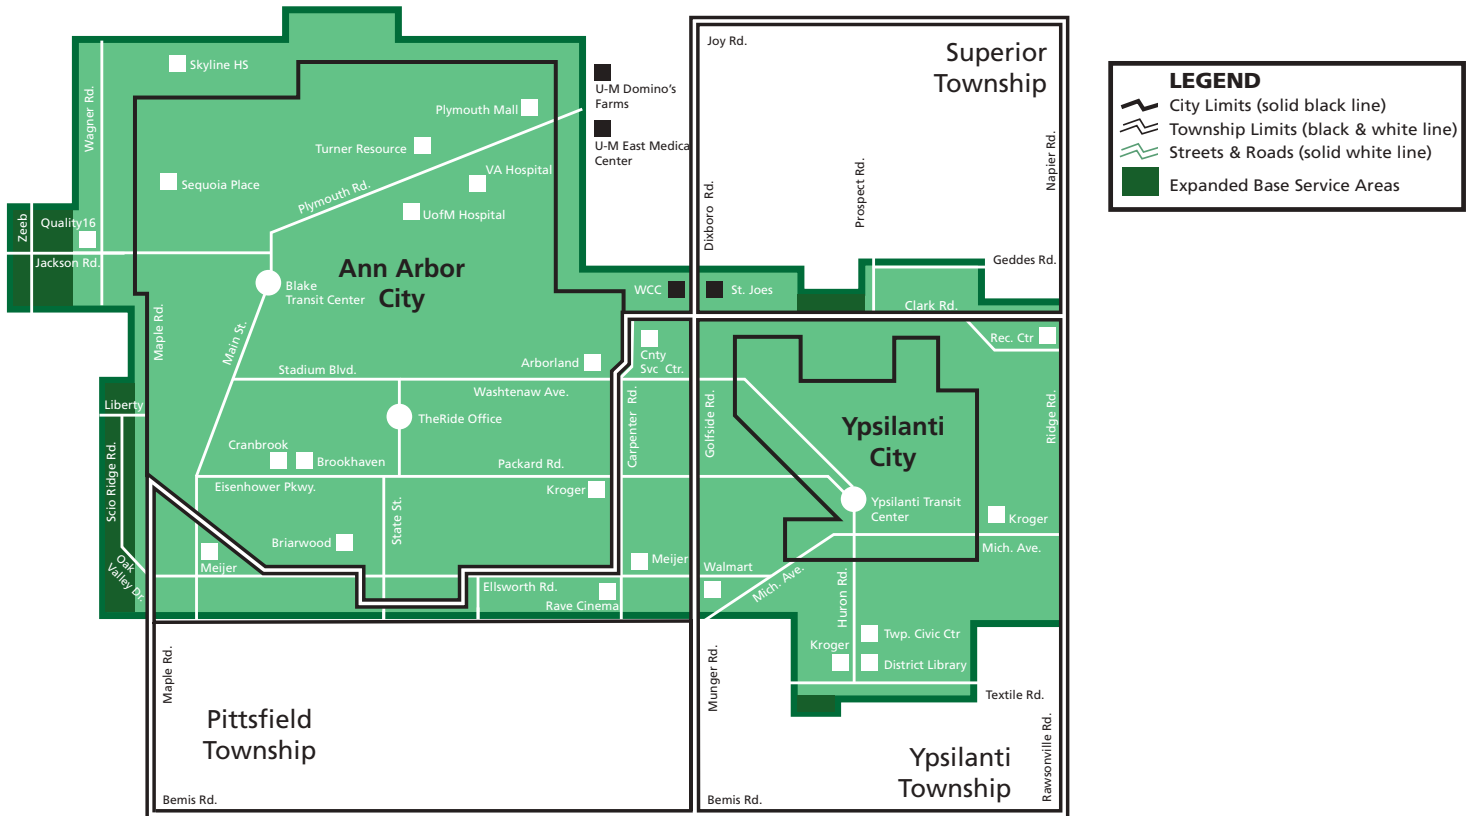

- New Year's Day
- Easter Sunday
- Memorial Day
- Fourth of July
- Labor Day
- Thanksgiving
- Christmas Day

ACCESSIBLE SERVICES

A-Ride is a shared, reservation-based accessibility service for persons with disabilities. A-Ride trips are provided in accessible lift-equipped buses.