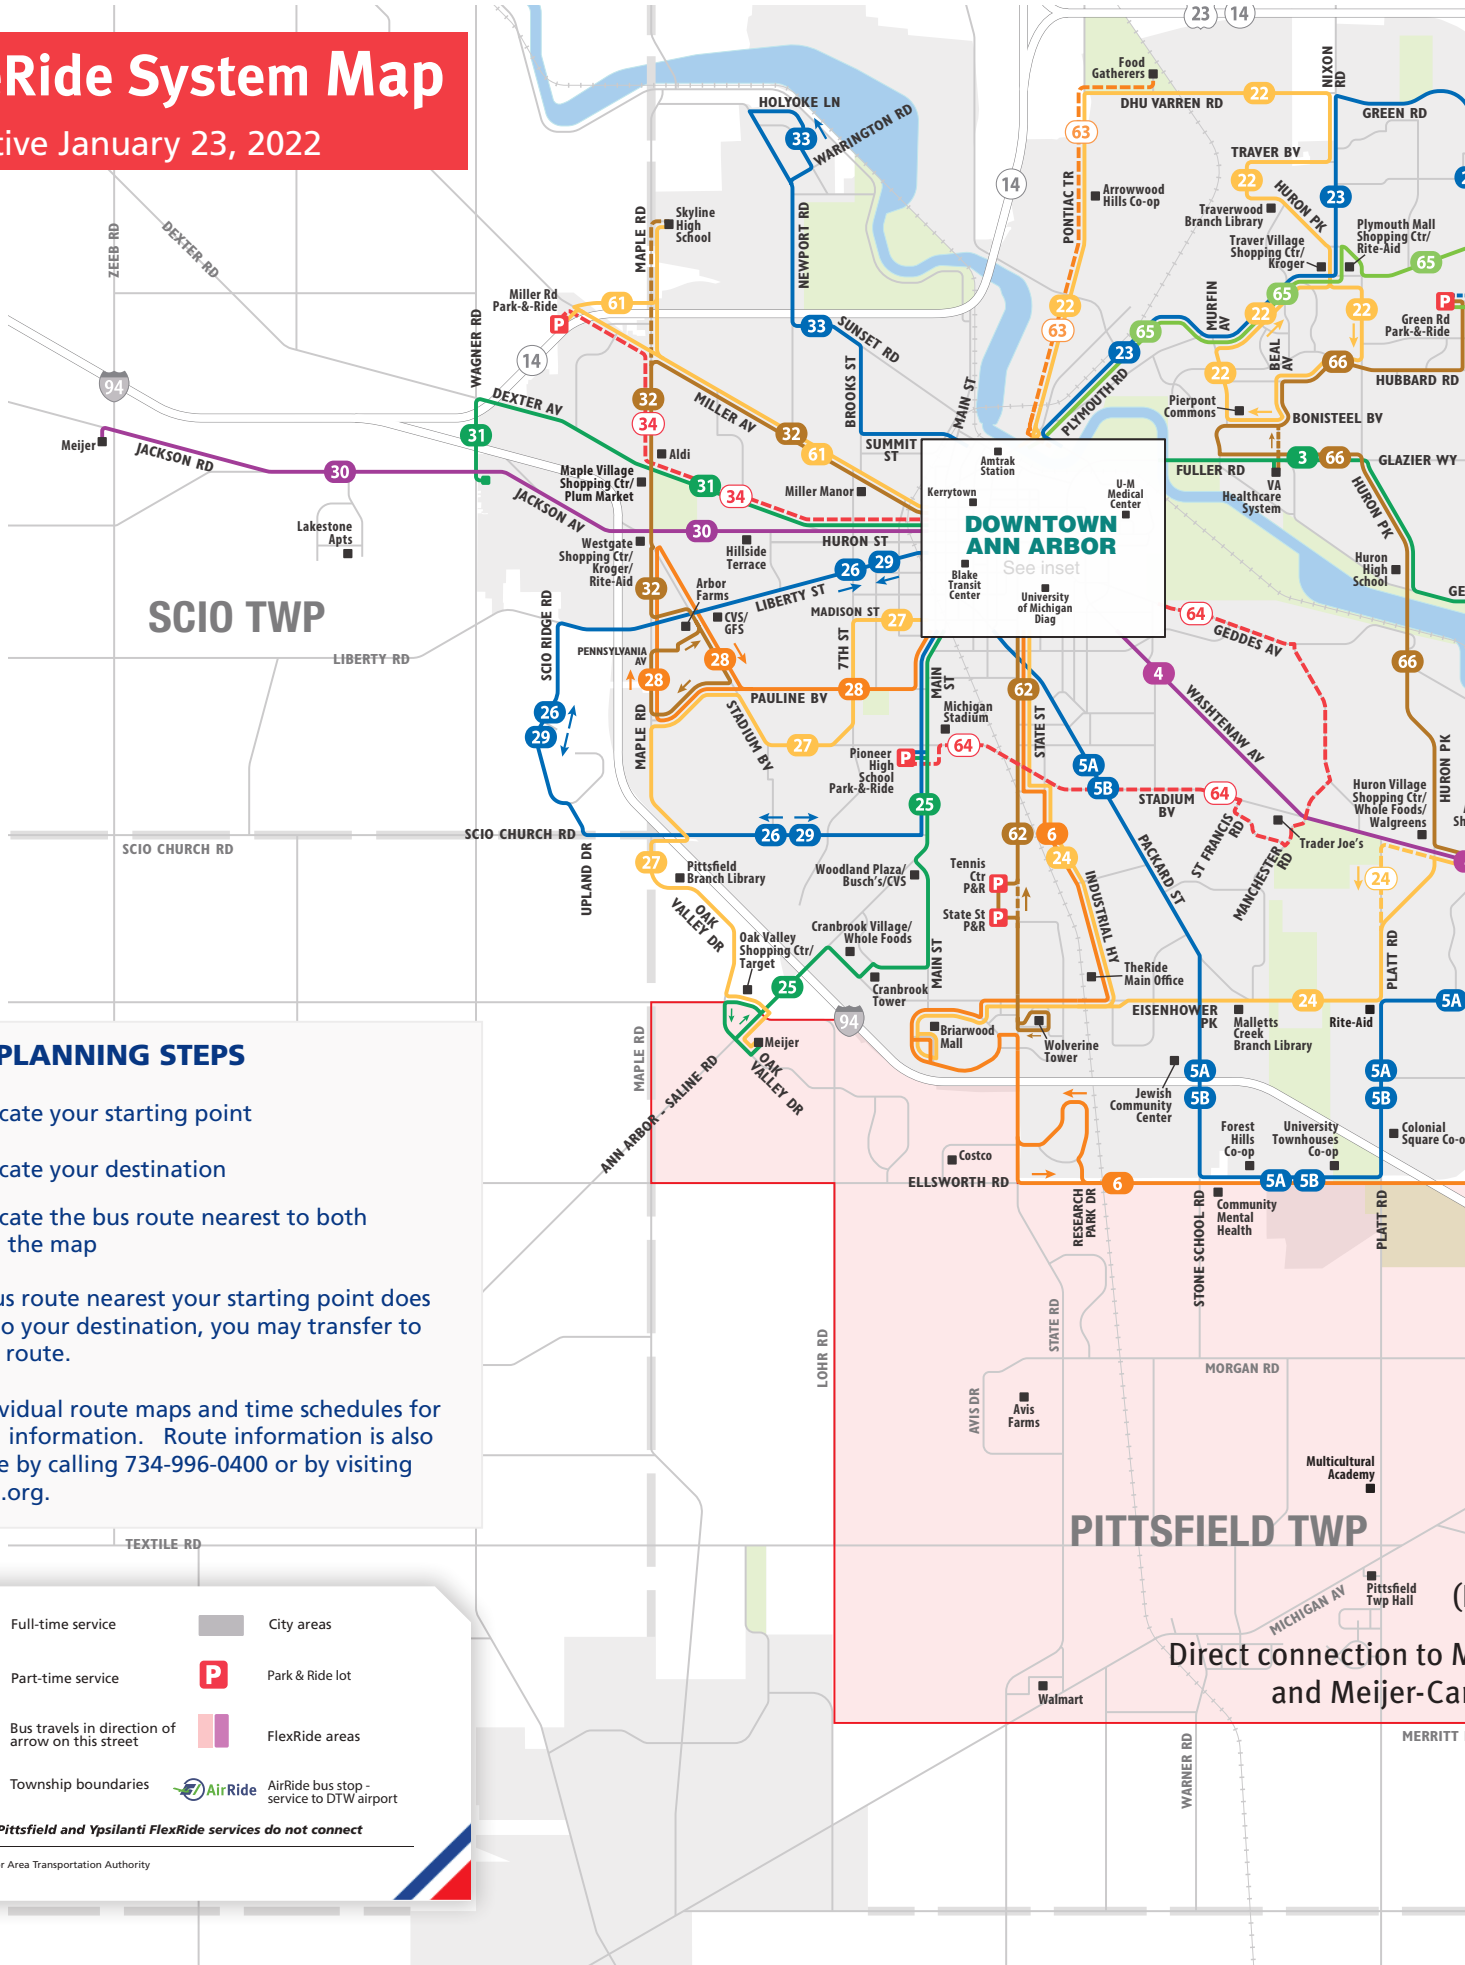

TheRide System Map

Effective January 23, 2022

TRIP PLANNING STEPS

1. 1 Locate your starting point
2. 2 Locate your destination
3. 3 Locate the bus route nearest to both on the map

If the bus route nearest your starting point does not go to your destination, you may transfer to another route.

See individual route maps and time schedules for detailed information. Route information is also available by calling 734-996-0400 or by visiting TheRide.org.

- Full-time service
- Part-time service
- Bus travels in direction of arrow on this street
- Township boundaries
- City areas
- Park & Ride lot
- FlexRide areas
- AirRide bus stop-service to DTW airport

Please note: Pittsfield and Ypsilanti FlexRide services do not connect