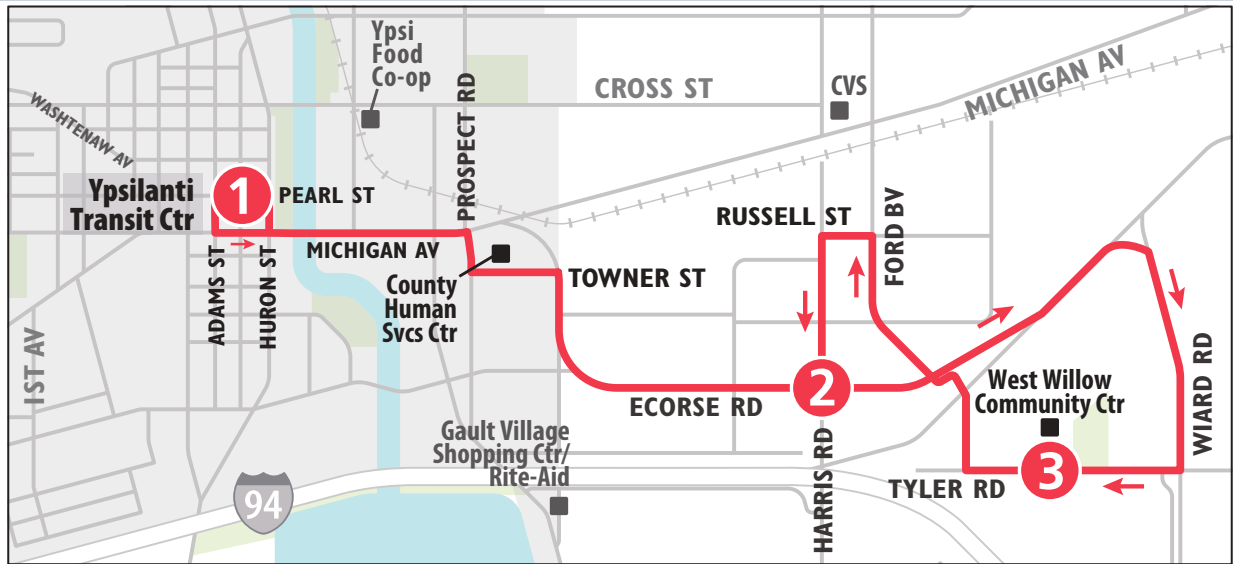

TO WEST WILLOW

MONDAY - FRIDAY			SATURDAY		
Ypsilanti Transit Ctr	Ecorse & Harris	West Willow Park	Ypsilanti Transit Ctr	Ecorse & Harris	West Willow Park
1	2	3	1	2	3
START		END	START		END
6:15a	6:21a	6:27a	7:45a	7:51a	7:57a
6:45a	6:51a	6:57a	8:45a	8:51a	8:57a
7:15a	7:21a	7:27a	9:45a	9:51a	9:57a
7:45a	7:51a	7:57a	10:45a	10:51a	10:57a
8:15a	8:21a	8:27a	11:45a	11:51a	11:57a
8:45a	8:51a	8:57a	12:45p	12:51p	12:57p
9:15a	9:21a	9:27a	1:45p	1:51p	1:57p
9:45a	9:51a	9:57a	2:45p	2:51p	2:57p
10:15a	10:21a	10:27a	3:45p	3:51p	3:57p
10:45a	10:51a	10:57a	4:45p	4:51p	4:57p
11:15a	11:21a	11:27a	5:45p	5:51p	5:57p
11:45a	11:51a	11:57a	6:45p	6:51p	6:57p
12:15p	12:21p	12:27p	7:45p	7:51p	7:57p
12:45p	12:51p	12:57p	8:45p	8:51p	8:57p
1:15p	1:21p	1:27p	9:45p	9:51p	9:57p
1:45p	1:51p	1:57p			
2:15p	2:21p	2:27p			
2:45p	2:51p	2:57p			
3:15p	3:21p	3:27p			
3:45p	3:51p	3:57p			
4:15p	4:21p	4:27p			
4:45p	4:51p	4:57p			
5:15p	5:21p	5:27p			
5:45p	5:51p	5:57p			
6:15p	6:21p	6:27p			
6:45p	6:51p	6:57p			
7:45p	7:51p	7:57p			
8:45p	8:51p	8:57p			
9:45p	9:51p	9:57p			
10:45p	10:51p	10:57p			

TO YPSILANTI TRANSIT CENTER

MONDAY - FRIDAY			SATURDAY		
West Willow Park	Ecorse & Harris	Ypsilanti Transit Ctr	West Willow Park	Ecorse & Harris	Ypsilanti Transit Ctr
3	2	1	3	2	1
START		END	START		END
6:27a	6:33a	6:42a	7:57a	8:03a	8:12a
6:57a	7:03a	7:12a	8:57a	9:03a	9:12a
7:27a	7:33a	7:42a	9:57a	10:03a	10:12a
7:57a	8:03a	8:12a	10:57a	11:03a	11:12a
8:27a	8:33a	8:42a	11:57a	12:03p	12:12p
8:57a	9:03a	9:12a	12:57p	1:03p	1:12p
9:27a	9:33a	9:42a	1:57p	2:03p	2:12p
9:57a	10:03a	10:12a	2:57p	3:03p	3:12p
10:27a	10:33a	10:42a	3:57p	4:03p	4:12p
10:57a	11:03a	11:12a	4:57p	5:03p	5:12p
11:27a	11:33a	11:42a	5:57p	6:03p	6:12p
11:57a	12:03p	12:12p	6:57p	7:03p	7:12p
12:27p	12:33p	12:42p	7:57p	8:03p	8:12p
12:57p	1:03p	1:12p	8:57p	9:03p	9:12p
1:27p	1:33p	1:42p	9:57p	10:03p	10:12p
1:57p	2:03p	2:12p			
2:27p	2:33p	2:42p			
2:57p	3:03p	3:12p			
3:27p	3:33p	3:42p			
3:57p	4:03p	4:12p			
4:27p	4:33p	4:42p			
4:57p	5:03p	5:12p			
5:27p	5:33p	5:42p			
5:57p	6:03p	6:12p			
6:27p	6:33p	6:42p			
6:57p	7:03p	7:12p			
7:57p	8:03p	8:12p			
8:57p	9:03p	9:12p			
9:57p	10:03p	10:12p