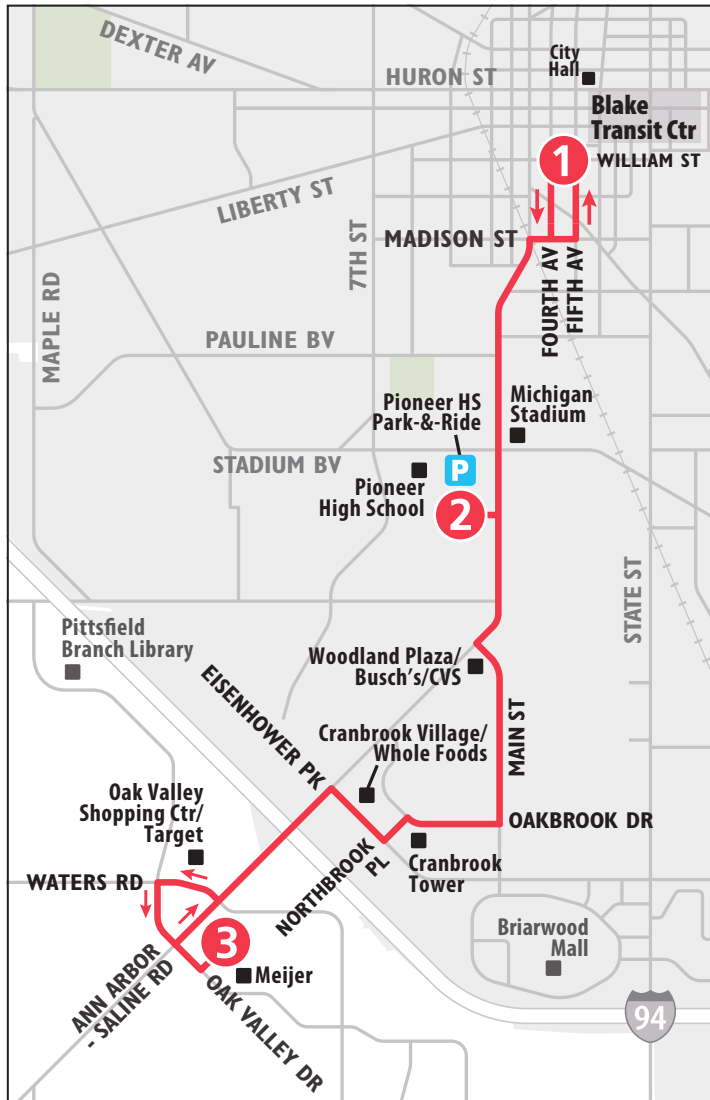

25 ANN ARBOR-SALINE RD To Meijer (AA-Saline Rd)

MONDAY - FRIDAY		
Blake Transit Center	Pioneer High School Park-&-Ride	Meijer (Ann Arbor - Saline Rd)
1	2	3
START		END
6:30a	6:37a	6:50a
7:00a	7:07a	7:20a
7:30a	7:37a	7:50a
8:00a	8:07a	8:20a
8:30a	8:37a	8:50a
9:00a	9:07a	9:20a
9:30a	9:37a	9:50a
10:00a	10:07a	10:20a
10:30a	10:37a	10:50a
11:00a	11:07a	11:20a
11:30a	11:37a	11:50a
12:00p	12:07p	12:20p
12:30p	12:37p	12:50p
1:00p	1:07p	1:20p
1:30p	1:37p	1:50p
2:00p	2:07p	2:20p
2:30p	2:37p	2:50p
3:00p	3:07p	3:20p
3:30p	3:37p	3:50p
4:00p	4:07p	4:20p
4:30p	4:37p	4:50p
5:00p	5:07p	5:20p
5:30p	5:37p	5:50p
6:00p	6:07p	6:20p
6:30p	6:37p	6:50p
7:00p	7:07p	7:20p
7:30p	7:37p	7:50p
8:30p	8:37p	8:50p
9:30p	9:37p	9:50p
10:30p	10:37p	10:50p

SATURDAY		
Blake Transit Center	Pioneer High School Park-&-Ride	Meijer (Ann Arbor - Saline Rd)
1	2	3
START		END
8:30a	8:37a	8:50a
9:30a	9:37a	9:50a
10:30a	10:37a	10:50a
11:30a	11:37a	11:50a
12:30p	12:37p	12:50p
1:30p	1:37p	1:50p
2:30p	2:37p	2:50p
3:30p	3:37p	3:50p
4:30p	4:37p	4:50p
5:30p	5:37p	5:50p
6:30p	6:37p	6:50p
7:30p	7:37p	7:50p
8:30p	8:37p	8:50p
9:30p	9:37p	9:50p
10:30p	10:37p	10:50p

SUNDAY		
Blake Transit Center	Pioneer High School Park-&-Ride	Meijer (Ann Arbor - Saline Rd)
1	2	3
START		END
8:30a	8:37a	8:50a
9:30a	9:37a	9:50a
10:30a	10:37a	10:50a
11:30a	11:37a	11:50a
12:30p	12:37p	12:50p
1:30p	1:37p	1:50p
2:30p	2:37p	2:50p
3:30p	3:37p	3:50p
4:30p	4:37p	4:50p
5:30p	5:37p	5:50p
6:30p	6:37p	6:50p