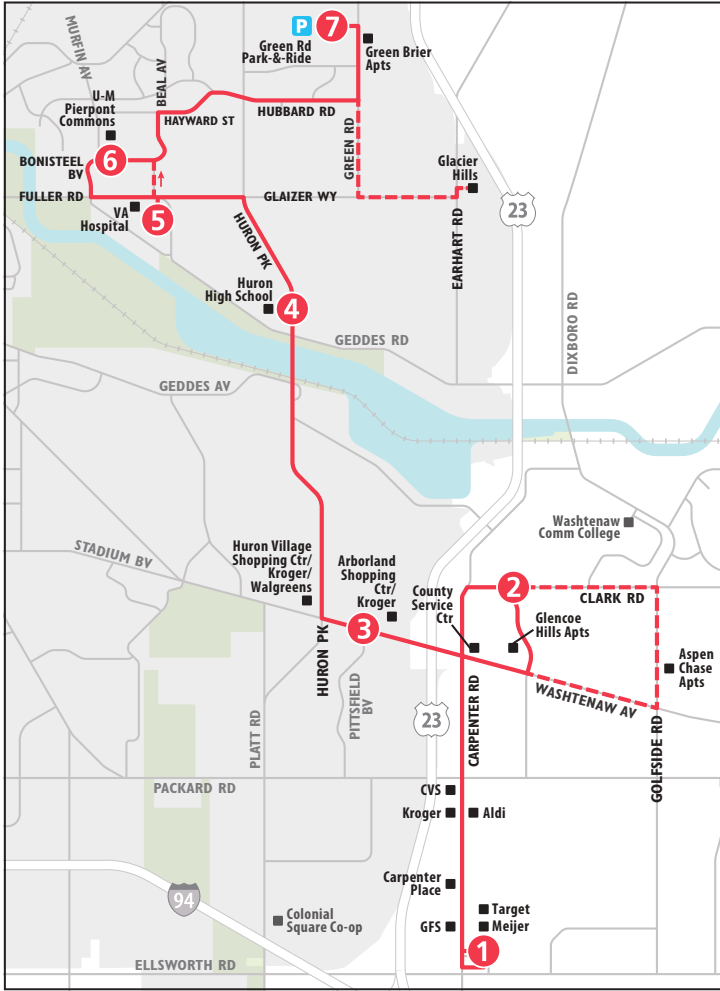

ROUTE 66 CARPENTER - HURON PKWY

To Meijer (Carp. Rd)

MONDAY - FRIDAY

Green Rd Park & Ride Lot	Pierpont Commons	VA Hospital	Huron High School	Washtenaw & Pittsfield	Glencoe Hills & Clark	Meijer (Carpenter Rd)
7	6	5	4	3	2	1
START						END
—	—	—	—	6:45a	6:50a	6:57a
6:45a	6:51a	6:56a	7:02a	7:11a	7:16a	7:27a
7:20a[◇]	7:26a	7:31a	7:36a	7:43a	7:48a	7:57a
7:45a	7:51a	7:56a	8:02a	8:11a	8:16a	8:27a
8:15a	8:21a	8:26a	8:32a	8:41a	8:46a	8:57a
8:45a	8:51a	8:56a	9:02a	9:11a	9:16a	9:27a
9:15a	9:21a	9:26a	9:32a	9:41a	9:46a	9:57a
9:45a	9:51a	9:56a	10:02a	10:11a	10:16a	10:27a
10:15a	10:21a	10:26a	10:32a	10:41a	10:46a	10:57a
10:45a	10:51a	10:56a	11:02a	11:11a	11:16a	11:27a
11:15a	11:21a	11:26a	11:32a	11:41a	11:46a	11:57a
11:45a	11:51a	11:56a	12:02p	12:11p	12:16p	12:27p
12:15p	12:21p	12:26p	12:32p	12:41p	12:46p	12:57p
12:45p	12:51p	12:56p	1:02p	1:11p	1:16p	1:27p
1:15p	1:21p	1:26p	1:32p	1:41p	1:46p	1:57p
1:45p	1:51p	1:56p	2:02p	2:11p	2:16p	2:27p
2:15p	2:21p	2:26p	2:32p	2:41p	2:46p	2:57p
2:45p	2:51p	2:56p	3:01p	3:10p	*—	3:27p
3:15p	3:21p	3:26p	3:32p	3:41p	3:46p	3:57p
3:50p[△]	3:56p	4:01p	4:06p	4:13p	4:18p	4:27p
4:15p	4:21p	4:26p	4:32p	4:41p	4:46p	4:57p
4:45p	4:51p	4:56p	5:02p	5:11p	5:16p	5:27p
5:15p	5:21p	5:26p	5:32p	5:41p	5:46p	5:57p
5:45p	5:51p	5:56p	6:02p	6:11p	6:16p	6:27p
6:15p	6:21p	6:26p	6:32p	6:41p	6:46p	6:57p
6:45p	6:51p	6:56p	7:02p	7:12p	—	—
—	7:00p	—	7:06p	7:13p	7:18p	7:27p
—	8:00p	—	8:06p	8:13p	8:18p	8:27p
—	9:00p	—	9:06p	9:13p	9:18p	9:27p
—	10:00p	—	10:06p	10:13p	10:18p	10:27p
—	11:00p	—	11:06p	11:13p	11:18p	11:27p

*Trip serves Washtenaw Ave to Golfside Rd to Clark Rd to Hogback Rd before resuming regular routing.

◇ Trip starts at Glacier Hills at 7:15am.

△ Trip starts at Glacier Hills at 3:45pm.

NO SUNDAY SERVICE

SATURDAY

—	9:00a	—	9:06a	9:13a	9:18a	9:27a
—	10:00a	—	10:06a	10:13a	10:18a	10:27a
—	11:00a	—	11:06a	11:13a	11:18a	11:27a
—	12:00p	—	12:06p	12:13p	12:18p	12:27p
—	1:00p	—	1:06p	1:13p	1:18p	1:27p
—	2:00p	—	2:06p	2:13p	2:18p	2:27p
—	3:00p	—	3:06p	3:13p	3:18p	3:27p
—	4:00p	—	4:06p	4:13p	4:18p	4:27p
—	5:00p	—	5:06p	5:13p	5:18p	5:27p
—	6:00p	—	6:06p	6:13p	6:18p	6:27p
—	7:00p	—	7:06p	7:13p	7:18p	7:27p
—	8:00p	—	8:06p	8:13p	8:18p	8:27p
—	9:00p	—	9:06p	9:13p	9:18p	9:27p
—	10:00p	—	10:06p	10:13p	10:18p	10:27p