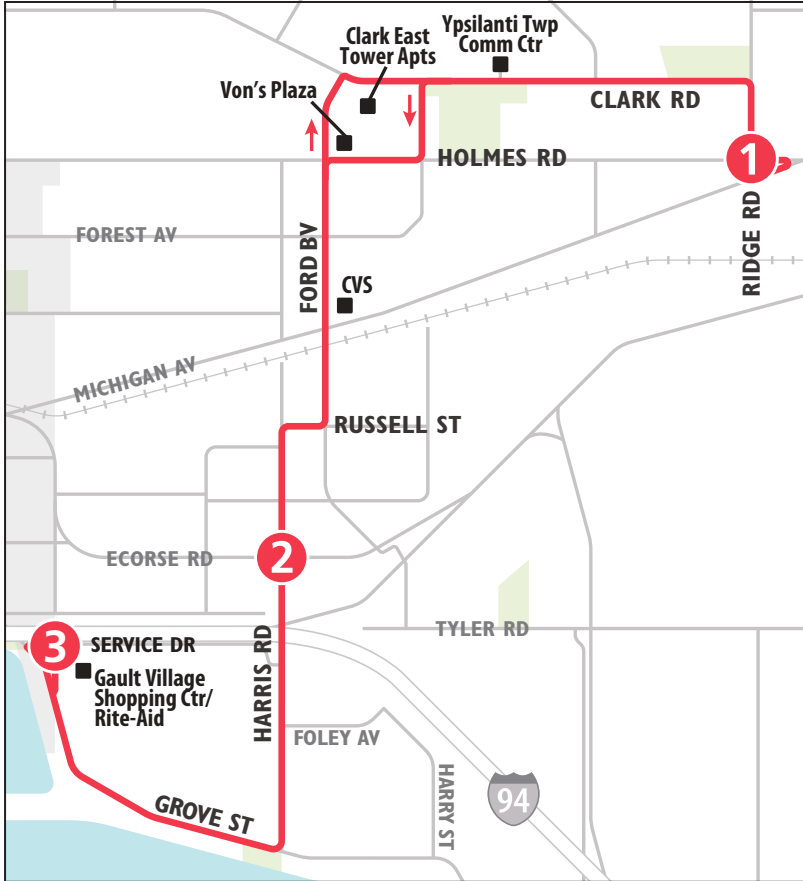

Temporarily suspended.
Visit TheRide.org
or call
734-996-0400
for details.

MONDAY - FRIDAY ONLY

TO GAULT VILLAGE			TO HOLMES & RIDGE		
Holmes & Ridge	Harris & Ecorse	Gault Village	Gault Village	Harris & Ecorse	Holmes & Ridge
1	2	3	3	2	1
START		END	START		END
6:30a	6:38a	6:42a	6:45a	6:50a	7:00a
7:00a	7:08a	7:12a	7:15a	7:20a	7:30a
7:30a	7:38a	7:42a	7:45a	7:50a	8:00a
8:00a	8:08a	8:12a	8:15a	8:20a	8:30a
8:30a	8:38a	8:42a	8:45a	8:50a	9:00a
9:00a	9:08a	9:12a	9:15a	9:20a	9:30a
9:30a	9:38a	9:42a	9:45a	9:50a	10:00a
10:00a	10:08a	10:12a	10:15a	10:20a	10:30a
10:30a	10:38a	10:42a	10:45a	10:50a	11:00a
11:00a	11:08a	11:12a	11:15a	11:20a	11:30a
11:30a	11:38a	11:42a	11:45a	11:50a	12:00p
12:00p	12:08p	12:12p	12:15p	12:20p	12:30p
12:30p	12:38p	12:42p	12:45p	12:50p	1:00p
1:00p	1:08p	1:12p	1:15p	1:20p	1:30p
1:30p	1:38p	1:42p	1:45p	1:50p	2:00p
2:00p	2:08p	2:12p	2:15p	2:20p	2:30p
2:30p	2:38p	2:42p	2:45p	2:50p	3:00p
3:00p	3:08p	3:12p	3:15p	3:20p	3:30p
3:30p	3:38p	3:42p	3:45p	3:50p	4:00p
4:00p	4:08p	4:12p	4:15p	4:20p	4:30p
4:30p	4:38p	4:42p	4:45p	4:50p	5:00p
5:00p	5:08p	5:12p	5:15p	5:20p	5:30p
5:30p	5:38p	5:42p	5:45p	5:50p	6:00p
6:00p	6:08p	6:12p	6:15p	6:20p	6:30p
6:30p	6:38p	6:42p			