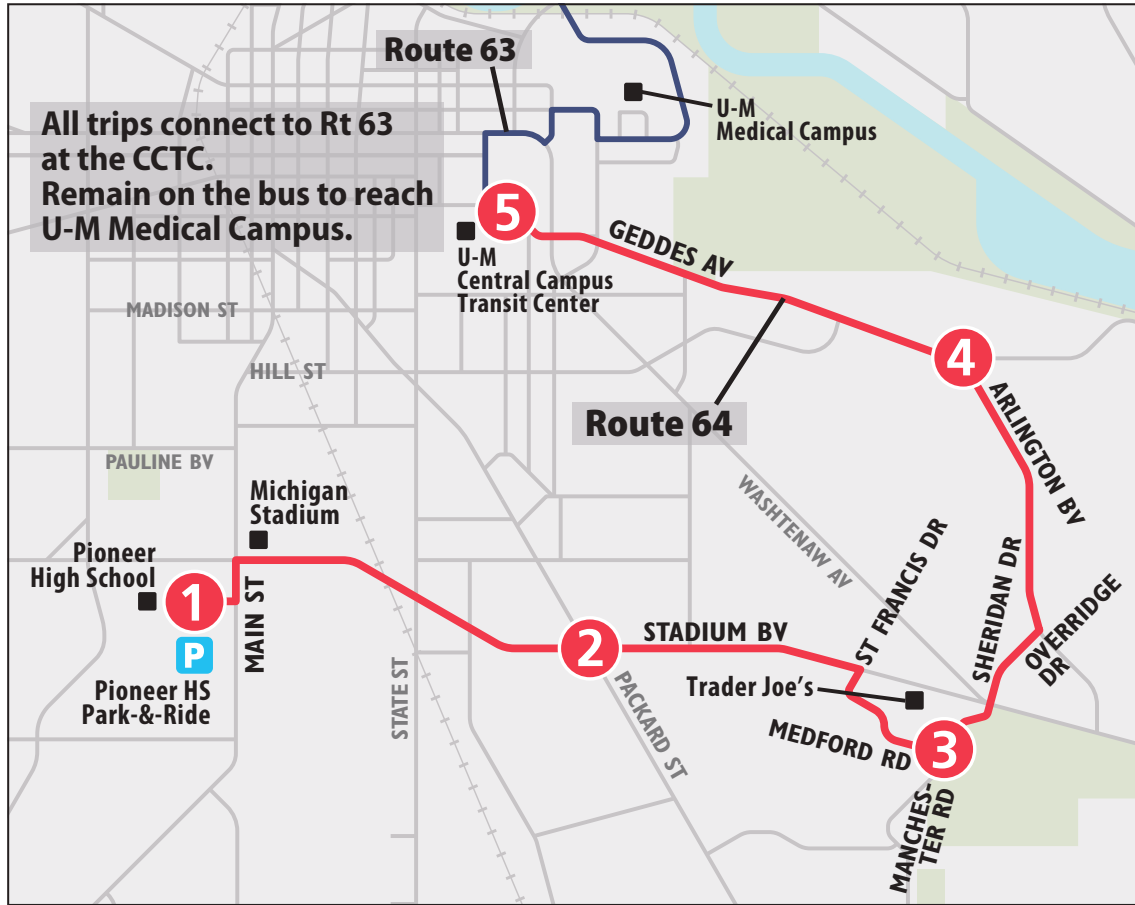

MONDAY - FRIDAY ONLY

TO CENTRAL CAMPUS TRANSIT CENTER

Pioneer HS Park-&-Ride	Stadium & Packard	Medford & Manchester	Geddes & Arlington	Central Campus Transit Ctr
1	2	3	4	5
START				END
6:30a	6:35a	6:40a	6:46a	6:51a
7:00a	7:05a	7:10a	7:16a	7:21a
7:30a	7:35a	7:40a	7:46a	7:51a
8:00a	8:05a	8:10a	8:16a	8:21a
8:30a	8:35a	8:40a	8:46a	8:51a
3:30p	3:35p	3:40p	3:46p	3:51p
4:00p	4:05p	4:10p	4:16p	4:21p
4:30p	4:35p	4:40p	4:46p	4:51p
5:00p	5:05p	5:10p	5:16p	5:21p
5:30p	5:35p	5:40p	5:46p	5:51p
6:00p	6:05p	6:10p	6:16p	6:21p

TO PIONEER HIGH SCHOOL PARK-&-RIDE

Central Campus Transit Ctr	Geddes & Arlington	Medford & Manchester	Stadium & Packard	Pioneer HS Park-&-Ride
5	4	3	2	1
START				END
7:06a	7:11a	7:17a	7:23a	7:27a
7:36a	7:41a	7:47a	7:53a	7:57a
8:06a	8:11a	8:17a	8:23a	8:27a
8:36a	8:41a	8:47a	8:53a	8:57a
9:06a	9:11a	9:17a	9:23a	9:27a
4:06p	4:11p	4:17p	4:23p	4:27p
4:36p	4:41p	4:47p	4:53p	4:57p
5:06p	5:11p	5:17p	5:23p	5:27p
5:36p	5:41p	5:47p	5:53p	5:57p
6:06p	6:11p	6:17p	6:23p	6:27p

NO SATURDAY OR SUNDAY SERVICE