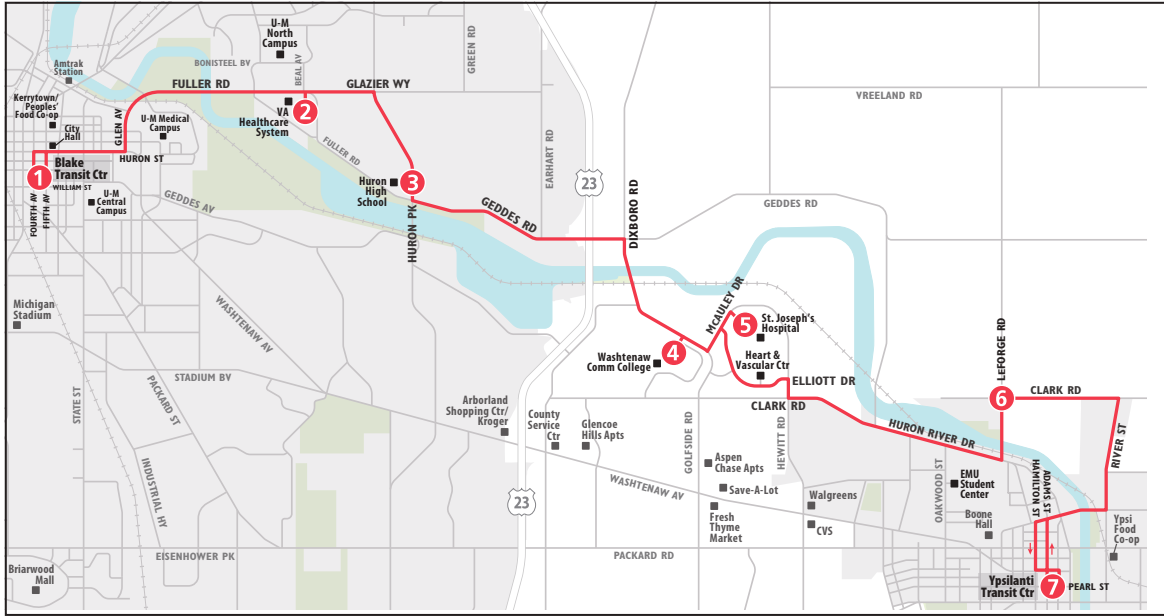

SENIOR SERVICES

GoldRide premium demand response service available in the City of Ann Arbor, a portion of Pittsfield Township, the City of Ypsilanti, and portions of Ypsilanti Township.

Persons ages 65 years of age or older are eligible to apply for and receive a GoldRide identification card. Individuals who are substantially limited from accessing the fixed-route bus service are encouraged to submit an application for ADA service. All GoldRide cardholders can travel for free on TheRide's fixed route service.

ROUTE 3 HURON RIVER

To Blake Transit Center

MONDAY - FRIDAY

Ypsilanti Transit Center	LeForge & Clark	St Joe's Hospital	Wash Comm College	Huron High School	VA Hospital	Blake Transit Center
7	6	5	4	3	2	1
START						END
6:15a	6:26a	6:36a	6:41a	6:51a	6:55a	7:12a
6:45a	6:56a	7:06a	7:11a	7:21a	7:25a	7:42a
7:15a	7:26a	7:36a	7:41a	7:51a	7:55a	8:12a
7:45a	7:56a	8:06a	8:11a	8:21a	8:25a	8:42a
8:15a	8:26a	8:36a	8:41a	8:51a	8:55a	9:12a
8:45a	8:56a	9:06a	9:11a	9:21a	9:25a	9:42a
9:15a	9:26a	9:36a	9:41a	9:51a	9:55a	10:12a
9:45a	9:56a	10:06a	10:11a	10:21a	10:25a	10:42a
10:15a	10:26a	10:36a	10:41a	10:51a	10:55a	11:12a
10:45a	10:56a	11:06a	11:11a	11:21a	11:25a	11:42a
11:15a	11:26a	11:36a	11:41a	11:51a	11:55a	12:12p
11:45a	11:56a	12:06p	12:11p	12:21p	12:25p	12:42p
12:15p	12:26p	12:36p	12:41p	12:51p	12:55p	1:12p
12:45p	12:56p	1:06p	1:11p	1:21p	1:25p	1:42p
1:15p	1:26p	1:36p	1:41p	1:51p	1:55p	2:12p
1:45p	1:56p	2:06p	2:11p	2:21p	2:25p	2:42p
2:15p	2:26p	2:36p	2:41p	2:51p	2:55p	3:12p
2:45p	2:56p	3:06p	3:11p	3:21p	3:25p	3:42p
3:15p	3:26p	3:36p	3:41p	3:51p	3:55p	4:12p
3:45p	3:56p	4:06p	4:11p	4:21p	4:25p	4:42p
4:15p	4:26p	4:36p	4:41p	4:51p	4:55p	5:12p
4:45p	4:56p	5:06p	5:11p	5:21p	5:25p	5:42p
5:15p	5:26p	5:36p	5:41p	5:51p	5:55p	6:12p
5:45p	5:56p	6:06p	6:11p	6:21p	6:25p	6:42p
6:15p	6:26p	6:36p	6:41p	6:51p	6:55p	7:12p
6:45p	6:56p	7:06p	7:11p	7:21p	7:25p	7:42p
7:45p	7:56p	8:06p	8:11p	8:21p	8:25p	8:42p
8:45p	8:56p	9:06p	9:11p	9:21p	9:25p	9:42p
9:45p	9:56p	10:06p	10:11p	10:21p	10:25p	10:42p