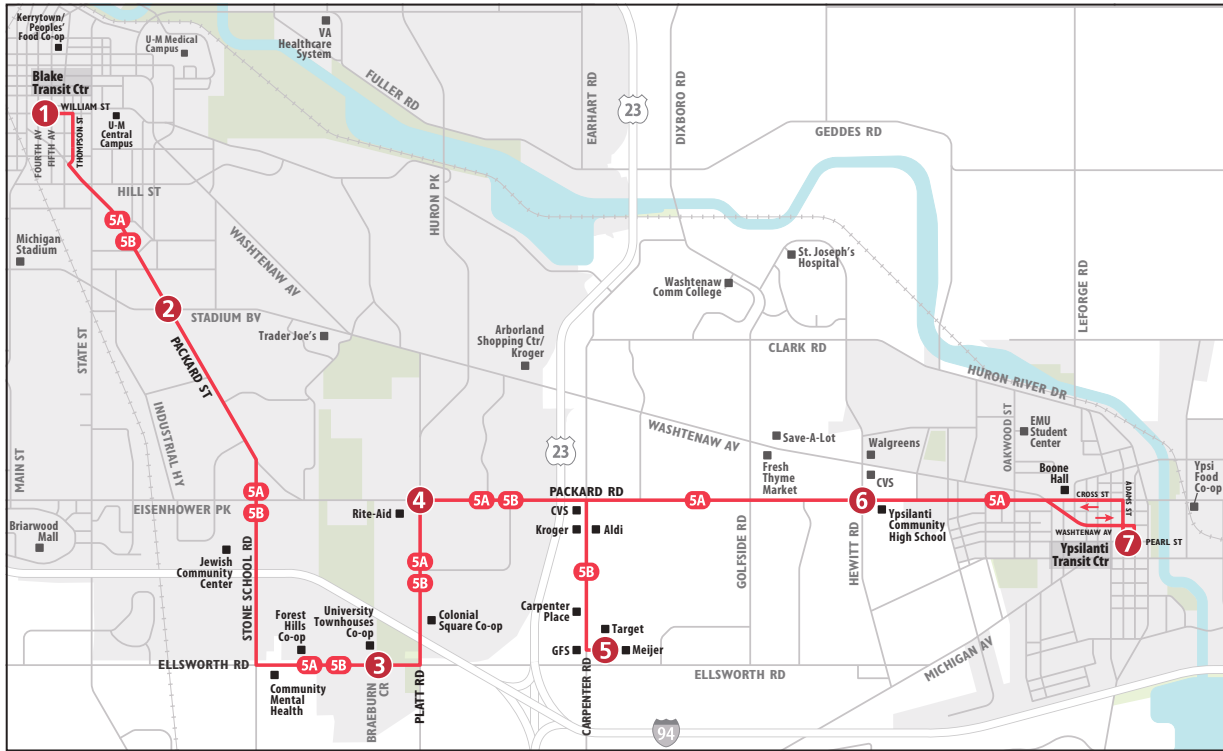

ROUTE 5 PACKARD

To Blake Transit Center

MONDAY - FRIDAY

Rt variation	Ypsilanti Transit Center	Hewitt & Packard	Meijer (Carp Rd)	Packard & Platt	Ellsworth & Braeburn	Packard & Stadium	Blake Transit Center
	7	6	5	4	3	2	1
	START						END
5B	—	—	6:08a	6:16a	6:22a	6:32a	6:42a
5B	—	—	6:38a	6:46a	6:52a	7:02a	7:12a
5A	6:38a	6:48a	—	7:01a	7:07a	7:17a	7:27a
5B	—	—	7:08a	7:16a	7:22a	7:32a	7:42a
5A	7:08a	7:18a	—	7:31a	7:37a	7:47a	7:57a
5B	—	—	7:38a	7:46a	7:52a	8:02a	8:12a
5A	7:38a	7:48a	—	8:01a	8:07a	8:17a	8:27a
5B	—	—	8:08a	8:16a	8:22a	8:32a	8:42a
5A	8:08a	8:18a	—	8:31a	8:37a	8:47a	8:57a
5B	—	—	8:38a	8:46a	8:52a	9:02a	9:12a
5A	8:38a	8:48a	—	9:01a	9:07a	9:17a	9:27a
5B	—	—	9:08a	9:16a	9:22a	9:32a	9:42a
5A	9:08a	9:18a	—	9:31a	9:37a	9:47a	9:57a
5B	—	—	9:38a	9:46a	9:52a	10:02a	10:12a
5A	9:38a	9:48a	—	10:01a	10:07a	10:17a	10:27a
5B	—	—	10:08a	10:16a	10:22a	10:32a	10:42a
5A	10:08a	10:18a	—	10:31a	10:37a	10:47a	10:57a
5B	—	—	10:38a	10:46a	10:52a	11:02a	11:12a
5A	10:38a	10:48a	—	11:01a	11:07a	11:17a	11:27a
5B	—	—	11:08a	11:16a	11:22a	11:32a	11:42a
5A	11:08a	11:18a	—	11:31a	11:37a	11:47a	11:57a
5B	—	—	11:38a	11:46a	11:52a	12:02p	12:12p
5A	11:38a	11:48a	—	12:01p	12:07p	12:17p	12:27p
5B	—	—	12:08p	12:16p	12:22p	12:32p	12:42p
5A	12:08p	12:18p	—	12:31p	12:37p	12:47p	12:57p
5B	—	—	12:38p	12:46p	12:52p	1:02p	1:12p
5A	12:38p	12:48p	—	1:01p	1:07p	1:17p	1:27p
5B	—	—	1:08p	1:16p	1:22p	1:32p	1:42p
5A	1:08p	1:18p	—	1:31p	1:37p	1:47p	1:57p

MONDAY - FRIDAY (con't)

Rt variation	Ypsilanti Transit Center	Hewitt & Packard	Meijer (Carp Rd)	Packard & Platt	Ellsworth & Braeburn	Packard & Stadium	Blake Transit Center
	7	6	5	4	3	2	1
	START						END
5B	—	—	1:38p	1:46p	1:52p	2:02p	2:12p
5A	1:38p	1:48p	—	2:01p	2:07p	2:17p	2:27p
5B	—	—	2:08p	2:16p	2:22p	2:32p	2:42p
5A	2:08p	2:18p	—	2:31p	2:37p	2:47p	2:57p
5B	—	—	2:38p	2:46p	2:52p	3:02p	3:12p
5A	2:38p	2:48p	—	3:01p	3:07p	3:17p	3:27p
5B	—	—	3:08p	3:16p	3:22p	3:32p	3:42p
5A	3:08p	3:18p	—	3:31p	3:37p	3:47p	3:57p
5B	—	—	3:38p	3:46p	3:52p	4:02p	4:12p
5A	3:38p	3:48p	—	4:01p	4:07p	4:17p	4:27p
5B	—	—	4:08p	4:16p	4:22p	4:32p	4:42p
5A	4:08p	4:18p	—	4:31p	4:37p	4:47p	4:57p
5B	—	—	4:38p	4:46p	4:52p	5:02p	5:12p
5A	4:38p	4:48p	—	5:01p	5:07p	5:17p	5:27p
5B	—	—	5:08p	5:16p	5:22p	5:32p	5:42p
5A	5:08p	5:18p	—	5:31p	5:37p	5:47p	5:57p
5B	—	—	5:38p	5:46p	5:52p	6:02p	6:12p
5A	5:38p	5:48p	—	6:01p	6:07p	6:17p	6:27p
5B	—	—	6:08p	6:16p	6:22p	6:32p	6:42p
5A	6:08p	6:18p	—	6:31p	6:37p	6:47p	6:57p
5B	—	—	6:38p	6:46p	—	7:01p	7:07p
5A	6:38p	6:48p	—	7:16p	7:22p	7:32p	7:42p
5B	—	—	7:00p	7:08p	—	7:46p	7:52p
5A	7:30p	7:38p	—	8:16p	8:22p	8:32p	8:42p
5B	—	—	8:00p	8:08p	—	8:46p	8:52p
5A	8:30p	8:38p	—	9:16p	9:22p	9:32p	9:42p
5B	—	—	9:00p	9:08p	—	9:46p	9:52p
5A	9:30p	9:38p	—	10:16p	10:22p	10:32p	10:42p
5B	—	—	10:00p	10:08p	—	10:46p	10:52p
5A	10:30p	10:38p	—	11:16p	11:22p	11:32p	11:42p
5B	—	—	11:00p	11:08p	—	11:46p	11:52p