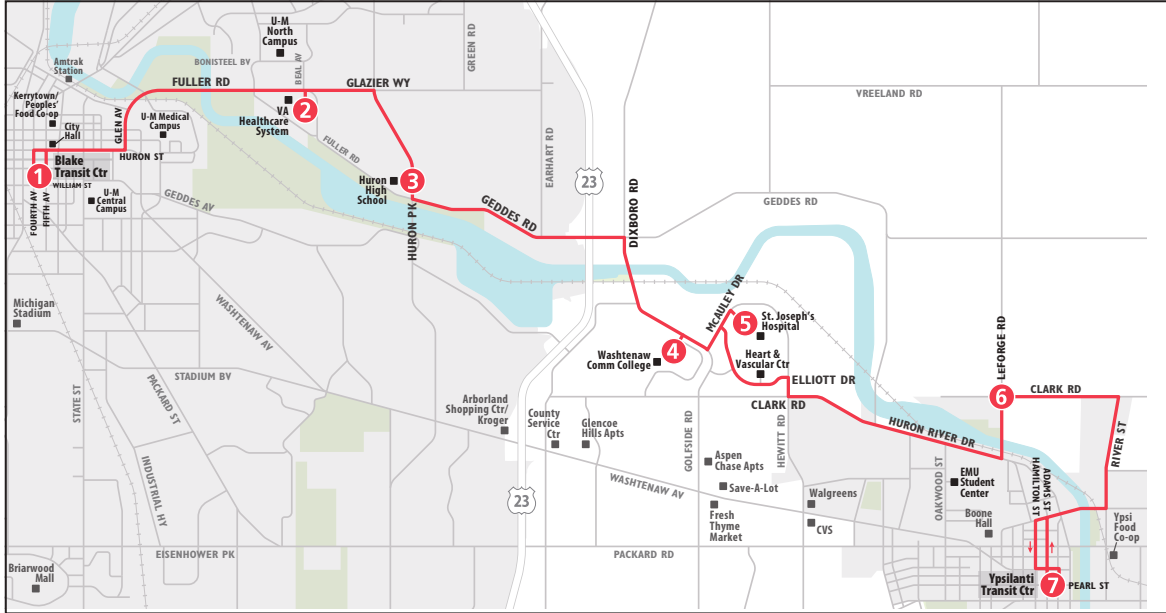

ROUTE 3 HURON RIVER

To Ypsilanti Transit Center

MONDAY - FRIDAY

Blake Transit Center	VA Hospital	Huron High School	Wash Comm College	St Joe's Hospital	LeForge & Clark	Ypsilanti Transit Center
1	2	3	4	5	6	7
START						END
6:45a	6:57a	7:01a	7:13a	7:16a	7:25a	7:42a
7:15a	7:27a	7:31a	7:43a	7:46a	7:55a	8:12a
7:45a	7:57a	8:01a	8:13a	8:16a	8:25a	8:42a
8:15a	8:27a	8:31a	8:43a	8:46a	8:55a	9:12a
8:45a	8:57a	9:01a	9:13a	9:16a	9:25a	9:42a
9:15a	9:27a	9:31a	9:43a	9:46a	9:55a	10:12a
9:45a	9:57a	10:01a	10:13a	10:16a	10:25a	10:42a
10:15a	10:27a	10:31a	10:43a	10:46a	10:55a	11:12a
10:45a	10:57a	11:01a	11:13a	11:16a	11:25a	11:42a
11:15a	11:27a	11:31a	11:43a	11:46a	11:55a	12:12p
11:45a	11:57a	12:01p	12:13p	12:16p	12:25p	12:42p
12:15p	12:27p	12:31p	12:43p	12:46p	12:55p	1:12p
12:45p	12:57p	1:01p	1:13p	1:16p	1:25p	1:42p
1:15p	1:27p	1:31p	1:43p	1:46p	1:55p	2:12p
1:45p	1:57p	2:01p	2:13p	2:16p	2:25p	2:42p
2:15p	2:27p	2:31p	2:43p	2:46p	2:55p	3:12p
2:45p	2:57p	3:01p	3:13p	3:16p	3:25p	3:42p
3:15p	3:27p	3:31p	3:43p	3:46p	3:55p	4:12p
3:45p	3:57p	4:01p	4:13p	4:16p	4:25p	4:42p
4:15p	4:27p	4:31p	4:43p	4:46p	4:55p	5:12p
4:45p	4:57p	5:01p	5:13p	5:16p	5:25p	5:42p
5:15p	5:27p	5:31p	5:43p	5:46p	5:55p	6:12p
5:45p	5:57p	6:01p	6:13p	6:16p	6:25p	6:42p
6:15p	6:27p	6:31p	6:43p	6:46p	6:55p	7:12p
6:45p	6:57p	7:01p	7:13p	7:16p	7:25p	7:42p
7:45p	7:57p	8:01p	8:13p	8:16p	8:25p	8:42p
8:45p	8:57p	9:01p	9:13p	9:16p	9:25p	9:42p
9:45p	9:57p	10:01p	10:13p	10:16p	10:25p	10:42p

SATURDAY

Blake Transit Center	VA Hospital	Huron High School	Wash Comm College	St Joe's Hospital	LeForge & Clark	Ypsilanti Transit Center
1	2	3	4	5	6	7
START						END
8:45a	8:57a	9:01a	9:13a	9:16a	9:25a	9:42a
9:45a	9:57a	10:01a	10:13a	10:16a	10:25a	10:42a
10:45a	10:57a	11:01a	11:13a	11:16a	11:25a	11:42a
11:45a	11:57a	12:01p	12:13p	12:16p	12:25p	12:42p
12:45p	12:57p	1:01p	1:13p	1:16p	1:25p	1:42p
1:45p	1:57p	2:01p	2:13p	2:16p	2:25p	2:42p
2:45p	2:57p	3:01p	3:13p	3:16p	3:25p	3:42p
3:45p	3:57p	4:01p	4:13p	4:16p	4:25p	4:42p
4:45p	4:57p	5:01p	5:13p	5:16p	5:25p	5:42p
5:45p	5:57p	6:01p	6:13p	6:16p	6:25p	6:42p
6:45p	6:57p	7:01p	7:13p	7:16p	7:25p	7:42p
7:45p	7:57p	8:01p	8:13p	8:16p	8:25p	8:42p
8:45p	8:57p	9:01p	9:13p	9:16p	9:25p	9:42p
9:45p	9:57p	10:01p	10:13p	10:16p	10:25p	10:42p

SUNDAY

Blake Transit Center	VA Hospital	Huron High School	Wash Comm College	St Joe's Hospital	LeForge & Clark	Ypsilanti Transit Center
1	2	3	4	5	6	7
START						END
8:45a	8:57a	9:01a	9:13a	9:16a	9:25a	9:42a
9:45a	9:57a	10:01a	10:13a	10:16a	10:25a	10:42a
10:45a	10:57a	11:01a	11:13a	11:16a	11:25a	11:42a
11:45a	11:57a	12:01p	12:13p	12:16p	12:25p	12:42p
12:45p	12:57p	1:01p	1:13p	1:16p	1:25p	1:42p
1:45p	1:57p	2:01p	2:13p	2:16p	2:25p	2:42p
2:45p	2:57p	3:01p	3:13p	3:16p	3:25p	3:42p
3:45p	3:57p	4:01p	4:13p	4:16p	4:25p	4:42p
4:45p	4:57p	5:01p	5:13p	5:16p	5:25p	5:42p
5:45p	5:57p	6:01p	6:13p	6:16p	6:25p	6:42p
6:45p	6:57p	7:01p	7:13p	7:16p	7:25p	7:42p