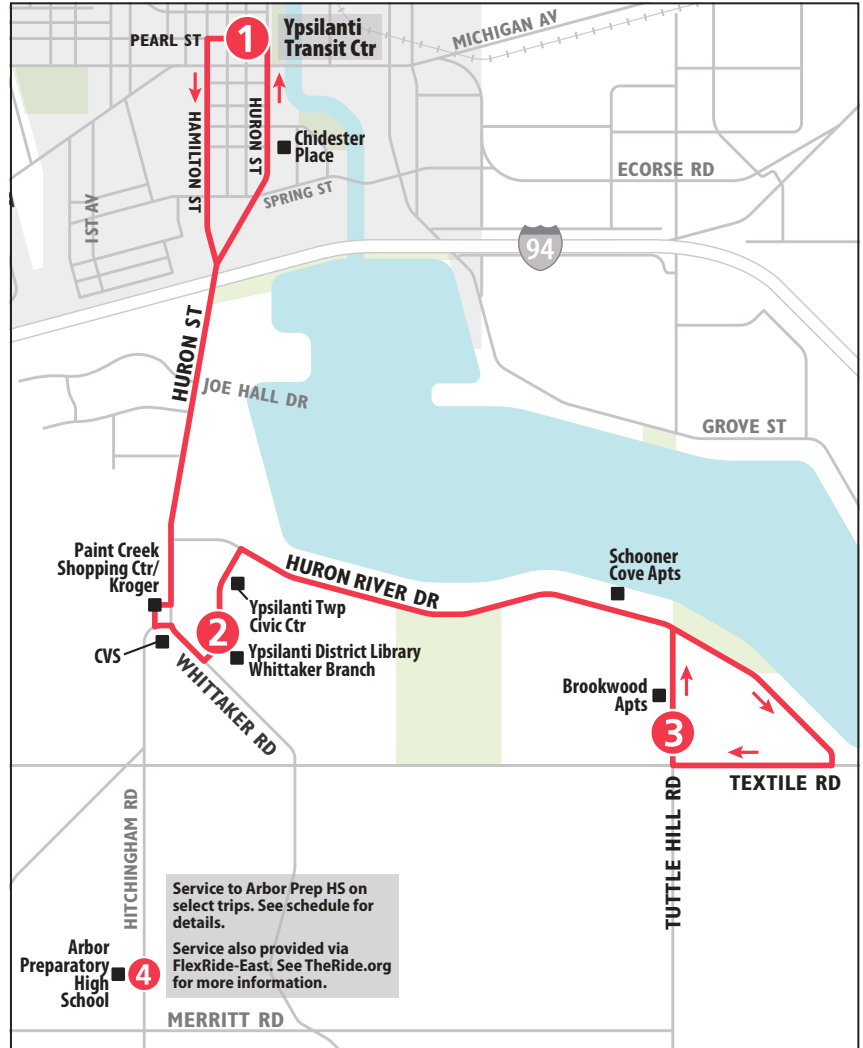

ROUTE 46 PAINT CREEK

To Brookwood

MONDAY - FRIDAY

Ypsilanti Transit Center	Ypsilanti District Library	Tuttle Hill & Brookwood	Arbor Prep School
1	2	3	4
START			END
6:00a	6:09a	6:21a	—
6:30a	6:39a	6:51a	—
7:00a	7:07a	—	7:21a
7:30a	7:39a	7:51a	—
8:00a	8:09a	8:21a	—
8:30a	8:39a	8:51a	—
9:00a	9:09a	9:21a	—
9:30a	9:39a	9:51a	—
10:00a	10:09a	10:21a	—
10:30a	10:39a	10:51a	—
11:00a	11:09a	11:21a	—
11:30a	11:39a	11:51a	—
12:00p	12:09p	12:21p	—
12:30p	12:39p	12:51p	—
1:00p	1:09p	1:21p	—
1:30p	1:39p	1:51p	—
2:00p	2:09p	2:21p	—
2:30p	2:39p	2:51p	—
3:00p	—	—	3:15p
3:30p	3:39p	3:51p	—
4:00p	—	—	4:15p
4:30p	4:39p	4:51p	—
5:00p	5:09p	5:21p	—
5:30p	5:39p	5:51p	—
6:00p	6:09p	6:21p	—
6:30p	6:39p	6:51p	—
7:00p	7:09p	7:21p	—
8:00p	8:09p	8:21p	—
9:00p	9:09p	9:21p	—
10:00p	10:09p	10:21p	—

SATURDAY

Ypsilanti Transit Center	Ypsilanti District Library	Tuttle Hill & Brookwood
1	2	3
START		END
8:00a	8:09a	8:21a
9:00a	9:09a	9:21a
10:00a	10:09a	10:21a
11:00a	11:09a	11:21a
12:00p	12:09p	12:21p
1:00p	1:09p	1:21p
2:00p	2:09p	2:21p
3:00p	3:09p	3:21p
4:00p	4:09p	4:21p
5:00p	5:09p	5:21p
6:00p	6:09p	6:21p
7:00p	7:09p	7:21p
8:00p	8:09p	8:21p
9:00p	9:09p	9:21p
10:00p	10:09p	10:21p

SUNDAY

Ypsilanti Transit Center	Ypsilanti District Library	Tuttle Hill & Brookwood
1	2	3
START		END
9:00a	9:09a	9:21a
10:00a	10:09a	10:21a
11:00a	11:09a	11:21a
12:00p	12:09p	12:21p
1:00p	1:09p	1:21p
2:00p	2:09p	2:21p
3:00p	3:09p	3:21p
4:00p	4:09p	4:21p
5:00p	5:09p	5:21p
6:00p	6:09p	6:21p
7:00p	7:09p	7:21p