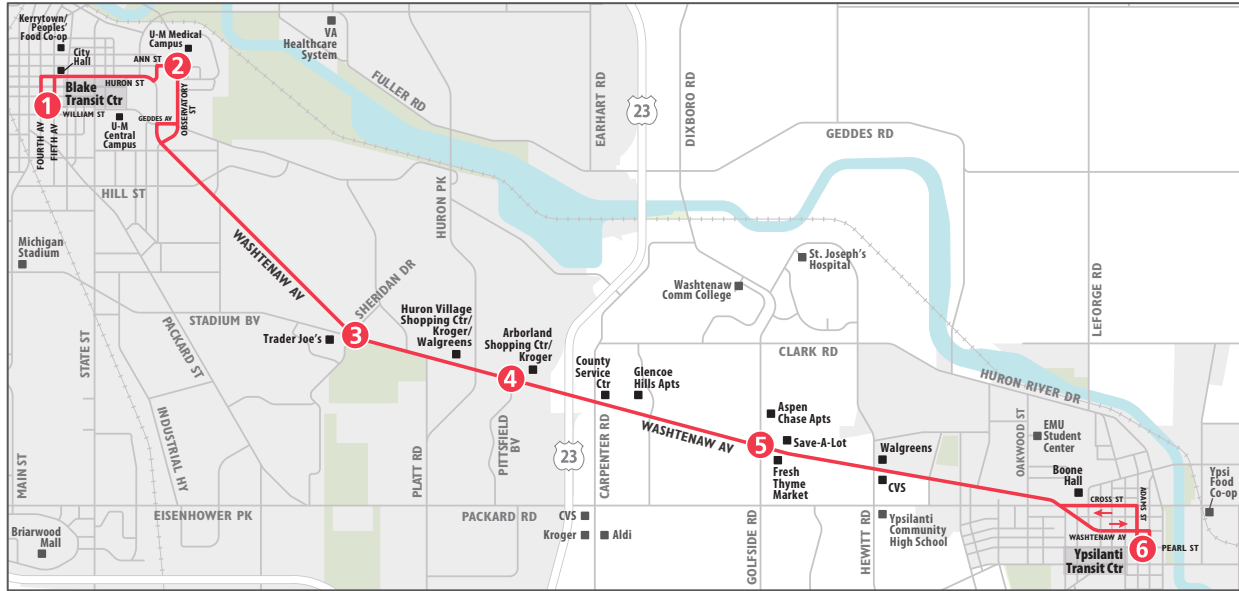

ROUTE 4 WASHTENAW

To Ypsilanti Transit Center

MONDAY - FRIDAY

Blake Transit Center	U-M Hospital	Washt & Sheridan	Washt & Pittsfield	Washt & Golfside	Ypsilanti Transit Center
1	2	3	4	5	6
START					END
6:48a	6:59a	7:07a	7:12a	7:17a	7:25a
6:56a	7:07a	7:15a	7:20a	7:25a	7:33a
7:04a	7:15a	7:23a	7:28a	7:33a	7:41a
7:12a	7:23a	7:31a	7:36a	7:41a	7:49a
7:20a	7:31a	7:39a	7:44a	7:49a	7:57a
7:28a	7:39a	7:47a	7:52a	7:57a	8:05a
7:36a	7:47a	7:55a	8:00a	8:05a	8:13a
7:44a	7:55a	8:03a	8:08a	8:13a	8:21a
7:52a	8:03a	8:11a	8:16a	8:21a	8:29a
8:00a	8:11a	8:19a	8:24a	8:29a	8:37a
8:08a	8:19a	8:27a	8:32a	8:37a	8:45a
8:16a	8:27a	8:35a	8:40a	8:45a	8:53a
8:24a	8:35a	8:43a	8:48a	8:53a	9:01a
8:32a	8:43a	8:51a	8:56a	9:01a	9:09a
8:40a	8:51a	8:59a	9:04a	9:09a	9:17a
8:48a	8:59a	9:07a	9:12a	9:17a	9:25a
8:56a	9:07a	9:15a	9:20a	9:25a	9:33a
9:04a	9:15a	9:23a	9:28a	9:33a	9:41a
9:12a	9:23a	9:31a	9:36a	9:41a	9:49a
9:20a	9:31a	9:39a	9:44a	9:49a	9:57a
9:28a	9:39a	9:47a	9:52a	9:57a	10:05a
9:36a	9:47a	9:55a	10:00a	10:05a	10:13a
9:44a	9:55a	10:03a	10:08a	10:13a	10:21a
9:52a	10:03a	10:11a	10:16a	10:21a	10:29a
10:00a	10:11a	10:20a	10:26a	10:32a	10:42a
10:15a	10:26a	10:35a	10:41a	10:47a	10:57a
10:30a	10:41a	10:50a	10:56a	11:02a	11:12a
10:45a	10:56a	11:05a	11:11a	11:17a	11:27a
11:00a	11:11a	11:20a	11:26a	11:32a	11:42a
11:15a	11:26a	11:35a	11:41a	11:47a	11:57a
11:30a	11:41a	11:50a	11:56a	12:02p	12:12p
11:45a	11:56a	12:05p	12:11p	12:17p	12:27p
12:00p	12:11p	12:20p	12:26p	12:32p	12:42p
12:15p	12:26p	12:35p	12:41p	12:47p	12:57p
12:30p	12:41p	12:50p	12:56p	1:02p	1:12p

MONDAY - FRIDAY (con't)

Blake Transit Center	U-M Hospital	Washt & Sheridan	Washt & Pittsfield	Washt & Golfside	Ypsilanti Transit Center
1	2	3	4	5	6
START					END
12:45p	12:56p	1:05p	1:11p	1:17p	1:27p
1:00p	1:11p	1:20p	1:26p	1:32p	1:42p
1:15p	1:26p	1:35p	1:41p	1:47p	1:57p
1:30p	1:41p	1:50p	1:56p	2:02p	2:12p
1:45p	1:56p	2:05p	2:11p	2:17p	2:27p
2:00p	2:11p	2:20p	2:26p	2:32p	2:42p
2:15p	2:26p	2:35p	2:41p	2:47p	2:57p
2:30p	2:41p	2:50p	2:56p	3:02p	3:12p
2:45p	2:56p	3:05p	3:11p	3:17p	3:27p
3:00p	3:13p	3:24p	3:34p	3:41p	3:48p
3:08p	3:21p	3:32p	3:42p	3:49p	3:56p
3:16p	3:29p	3:40p	3:50p	3:57p	4:04p
3:24p	3:37p	3:48p	3:58p	4:05p	4:12p
3:32p	3:45p	3:56p	4:06p	4:13p	4:20p
3:40p	3:53p	4:04p	4:14p	4:21p	4:28p
3:48p	4:01p	4:12p	4:22p	4:29p	4:36p
3:56p	4:09p	4:20p	4:30p	4:37p	4:44p
4:04p	4:17p	4:28p	4:38p	4:45p	4:52p
4:12p	4:25p	4:36p	4:46p	4:53p	5:00p
4:20p	4:33p	4:44p	4:54p	5:01p	5:08p
4:28p	4:41p	4:52p	5:02p	5:09p	5:16p
4:36p	4:49p	5:00p	5:10p	5:17p	5:24p
4:44p	4:57p	5:08p	5:18p	5:25p	5:32p
4:52p	5:05p	5:16p	5:26p	5:33p	5:40p
5:00p	5:13p	5:24p	5:34p	5:41p	5:48p
5:08p	5:21p	5:32p	5:42p	5:49p	5:56p
5:16p	5:29p	5:40p	5:50p	5:57p	6:04p
5:24p	5:37p	5:48p	5:58p	6:05p	6:12p
5:32p	5:45p	5:56p	6:06p	6:13p	6:20p
5:40p	5:53p	6:04p	6:14p	6:21p	6:28p
5:48p	6:01p	6:12p	6:22p	6:29p	6:36p
5:56p	6:09p	6:20p	6:30p	6:37p	6:44p
6:04p	6:17p	6:28p	6:38p	6:45p	6:52p

Schedule continues on next page...