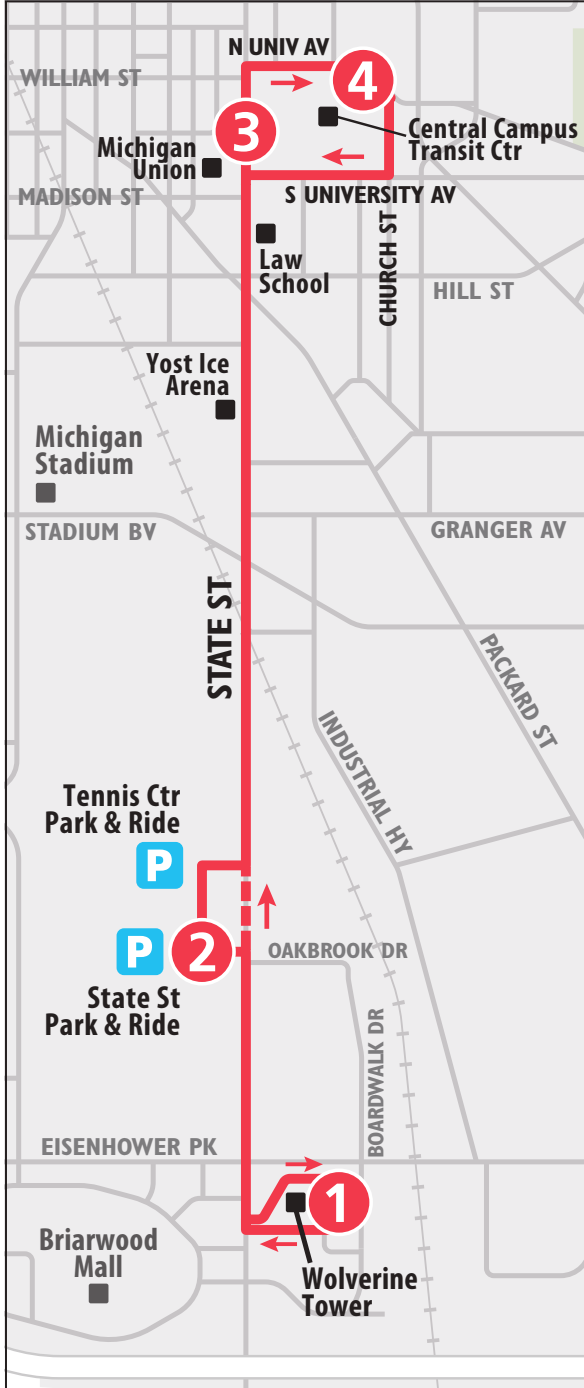

NO SATURDAY OR SUNDAY SERVICE

TO CENTRAL CAMPUS TRANSIT CENTER MONDAY - FRIDAY ONLY			
Wolv Tower	State St Park & Ride Lot	Michigan Union	Central Campus Trans Ctr
1	2	3	4
START			END
6:40a	6:44a	6:55a	6:59a
6:49a	6:53a	7:04a	7:08a
6:58a	7:02a	7:13a	7:17a
7:07a	7:11a	7:22a	7:26a
<i>Trips operate every 9 mins until...</i>			
9:40a	9:44a	9:55a	9:59a
9:49a	9:53a	10:04a	10:08a
9:58a	10:02a	10:13a	10:17a
10:12a	10:17a	10:27a	10:32a
10:26a	10:31a	10:41a	10:46a
10:40a	10:45a	10:55a	11:00a
10:54a	10:59a	11:09a	11:14a
11:08a	11:13a	11:23a	11:28a
11:22a	11:27a	11:37a	11:42a
11:36a	11:41a	11:51a	11:56a
11:50a	11:55a	12:05p	12:10p
12:04p	12:09p	12:19p	12:24p
12:18p	12:23p	12:33p	12:38p
12:32p	12:37p	12:47p	12:52p
12:46p	12:51p	1:01p	1:06p
1:00p	1:05p	1:15p	1:20p
1:14p	1:19p	1:29p	1:34p
1:28p	1:33p	1:43p	1:48p
1:42p	1:47p	1:57p	2:02p
1:56p	2:01p	2:11p	2:16p
2:10p	—	2:21p	2:25p
2:24p	—	2:35p	2:39p
2:38p	—	2:49p	2:53p
2:51p	—	3:02p	3:06p
3:04p	—	3:15p	3:19p
3:17p	—	3:28p	3:32p
3:30p	—	3:41p	3:45p
3:43p	—	3:54p	3:58p
3:56p	—	4:07p	4:11p
4:09p	—	4:20p	4:24p
4:22p	—	4:33p	4:37p
4:35p	—	4:46p	4:50p
4:48p	—	4:59p	5:03p
5:01p	—	5:12p	5:16p
5:14p	—	5:25p	5:29p
5:27p	—	5:38p	5:42p
5:40p	—	5:51p	5:55p
5:53p	—	6:04p	6:08p
6:06p	—	6:17p	6:21p
6:32p	—	6:43p	6:47p
—	7:05p	7:16p	7:17p
—	7:35p	7:46p	7:47p
—	8:05p	8:16p	8:17p
—	8:35p	8:46p	8:47p
—	9:05p	9:16p	9:17p
—	9:35p	9:46p	9:47p

TO WOLVERINE TWR/ STATE ST PARK-&RIDE MONDAY - FRIDAY ONLY		
Central Campus Trans Ctr	State St Park & Ride Lot	Wolv Tower
4	2	1
START		END
6:59a	7:10a	7:13a
7:08a	7:19a	7:22a
7:17a	7:28a	7:31a
7:26a	7:37a	7:40a
<i>Trips operate every 9 mins until...</i>		
9:59a	10:12a	10:18a
10:08a	10:21a	10:27a
10:17a	10:30a	10:36a
10:32a	10:45a	10:51a
10:46a	10:59a	11:05a
11:00a	11:13a	11:19a
11:14a	11:27a	11:33a
11:28a	11:41a	11:47a
11:42a	11:55a	12:01p
11:56a	12:09p	12:15p
12:10p	12:23p	12:29p
12:24p	12:37p	12:43p
12:38p	12:51p	12:57p
12:52p	1:05p	1:11p
1:06p	1:19p	1:25p
1:20p	1:33p	1:39p
1:34p	1:47p	1:53p
1:48p	2:01p	2:07p
2:02p	2:15p	2:21p
2:16p	2:29p	2:35p
2:25p	2:40p	2:46p
2:39p	2:54p	3:00p
2:53p	3:08p	3:14p
3:06p	3:21p	3:27p
3:19p	3:34p	3:40p
3:32p	3:47p	3:53p
3:45p	4:00p	4:06p
3:58p	4:13p	4:19p
4:11p	4:26p	4:32p
4:24p	4:39p	4:45p
4:37p	4:52p	4:58p
4:50p	5:05p	5:11p
5:03p	5:18p	5:24p
5:16p	5:31p	5:37p
5:29p	5:44p	5:50p
5:42p	5:57p	6:03p
5:55p	6:10p	6:16p
6:08p	6:23p	6:29p
6:21p	6:36p	6:42p
6:47p	7:02p	—
7:17p	7:32p	—
7:47p	8:02p	—
8:17p	8:32p	—
8:47p	9:02p	—
9:17p	9:32p	—
9:47p	10:02p	—