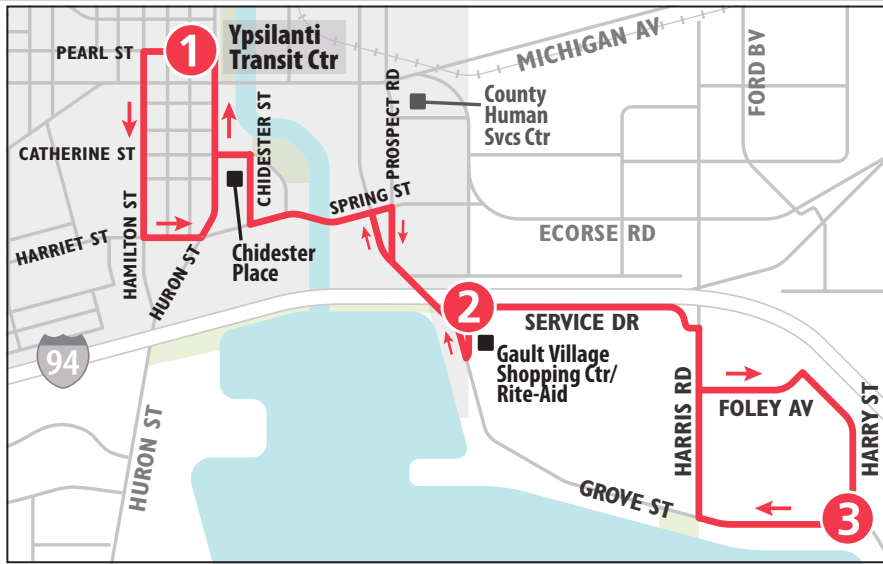

TO HARRY & GROVE

MONDAY - FRIDAY		
Ypsilanti Transit Ctr	Gault Village	Harry & Grove
1	2	3
START		END
6:30a	6:38a	6:45a
7:00a	7:08a	7:15a
7:30a	7:38a	7:45a
8:00a	8:08a	8:15a
8:30a	8:38a	8:45a
9:00a	9:08a	9:15a
9:30a	9:38a	9:45a
10:00a	10:08a	10:15a
10:30a	10:38a	10:45a
11:00a	11:08a	11:15a
11:30a	11:38a	11:45a
12:00p	12:08p	12:15p
12:30p	12:38p	12:45p
1:00p	1:08p	1:15p
1:30p	1:38p	1:45p
2:00p	2:08p	2:15p
2:30p	2:38p	2:45p
3:00p	3:08p	3:15p
3:30p	3:38p	3:45p
4:00p	4:08p	4:15p
4:30p	4:38p	4:45p
5:00p	5:08p	5:15p
5:30p	5:38p	5:45p
6:00p	6:08p	6:15p
7:00p	7:08p	7:15p
8:00p	8:08p	8:15p
9:00p	9:08p	9:15p
10:00p	10:08p	10:15p

SATURDAY		
Ypsilanti Transit Ctr	Gault Village	Harry & Grove
1	2	3
START		END
8:00a	8:08a	8:15a
9:00a	9:08a	9:15a
10:00a	10:08a	10:15a
11:00a	11:08a	11:15a
12:00p	12:08p	12:15p
1:00p	1:08p	1:15p
2:00p	2:08p	2:15p
3:00p	3:08p	3:15p
4:00p	4:08p	4:15p
5:00p	5:08p	5:15p
6:00p	6:08p	6:15p
7:00p	7:08p	7:15p
8:00p	8:08p	8:15p
9:00p	9:08p	9:15p

SUNDAY		
9:00a	9:08a	9:15a
10:00a	10:08a	10:15a
11:00a	11:08a	11:15a
12:00p	12:08p	12:15p
1:00p	1:08p	1:15p
2:00p	2:08p	2:15p
3:00p	3:08p	3:15p
4:00p	4:08p	4:15p
5:00p	5:08p	5:15p
6:00p	6:08p	6:15p
7:00p	7:08p	7:15p

TO YPSILANTI TRANSIT CENTER

MONDAY - FRIDAY		
Harry & Grove	Gault Village	Ypsilanti Transit Ctr
3	2	1
START		END
6:45a	6:50a	6:57a
7:15a	7:20a	7:27a
7:45a	7:50a	7:57a
8:15a	8:20a	8:27a
8:45a	8:50a	8:57a
9:15a	9:20a	9:27a
9:45a	9:50a	9:57a
10:15a	10:20a	10:27a
10:45a	10:50a	10:57a
11:15a	11:20a	11:27a
11:45a	11:50a	11:57a
12:15p	12:20p	12:27p
12:45p	12:50p	12:57p
1:15p	1:20p	1:27p
1:45p	1:50p	1:57p
2:15p	2:20p	2:27p
2:45p	2:50p	2:57p
3:15p	3:20p	3:27p
3:45p	3:50p	3:57p
4:15p	4:20p	4:27p
4:45p	4:50p	4:57p
5:15p	5:20p	5:27p
5:45p	5:50p	5:57p
6:15p	6:20p	6:27p
7:15p	7:20p	7:27p
8:15p	8:20p	8:27p
9:15p	9:20p	9:27p
10:15p	10:20p	10:27p

SATURDAY		
Harry & Grove	Gault Village	Ypsilanti Transit Ctr
3	2	1
START		END
8:15a	8:20a	8:27a
9:15a	9:20a	9:27a
10:15a	10:20a	10:27a
11:15a	11:20a	11:27a
12:15p	12:20p	12:27p
1:15p	1:20p	1:27p
2:15p	2:20p	2:27p
3:15p	3:20p	3:27p
4:15p	4:20p	4:27p
5:15p	5:20p	5:27p
6:15p	6:20p	6:27p
7:15p	7:20p	7:27p
8:15p	8:20p	8:27p
9:15p	9:20p	9:27p

SUNDAY		
9:15a	9:20a	9:27a
10:15a	10:20a	10:27a
11:15a	11:20a	11:27a
12:15p	12:20p	12:27p
1:15p	1:20p	1:27p
2:15p	2:20p	2:27p
3:15p	3:20p	3:27p
4:15p	4:20p	4:27p
5:15p	5:20p	5:27p
6:15p	6:20p	6:27p
7:15p	7:20p	7:27p