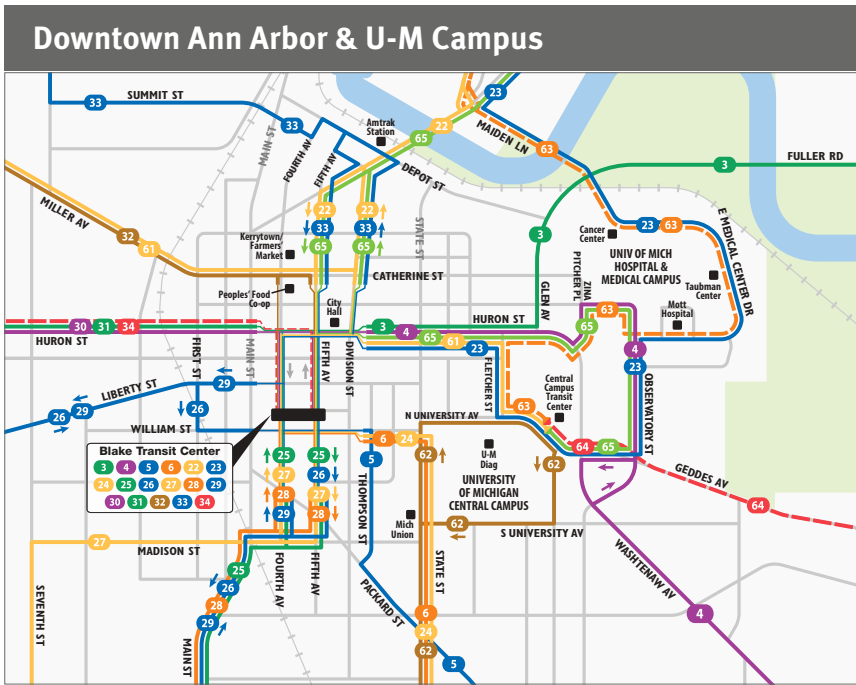

Table of Contents

Downtown Ann Arbor, Downtown Ypsilanti, & Campus Maps.....	3
Transit Center Boarding Locations.....	3
TheRide System Map.....	4-5
Fixed-Route Fare Information.....	5
Winter 2022 Service Updates.....	6-7
FlexRide Information.....	8-9
A-Ride Information.....	10
GoldRide Information.....	11

Transit Centers & Boarding Location Maps

TheRide operates two transit centers. Most Ann Arbor routes originate at the Blake Transit Center at :00, :15, :30 or :45 minutes past the hour to coordinate transfers.

Most Ypsilanti routes originate at the Ypsilanti Transit Center at :00, :15, :30 or :45 minutes past the hour to coordinate transfers.

TheRide System Map

Effective January 23, 2022

TRIP PLANNING STEPS

- 1 Locate your starting point
- 2 Locate your destination
- 3 Locate the bus route nearest to both on the map