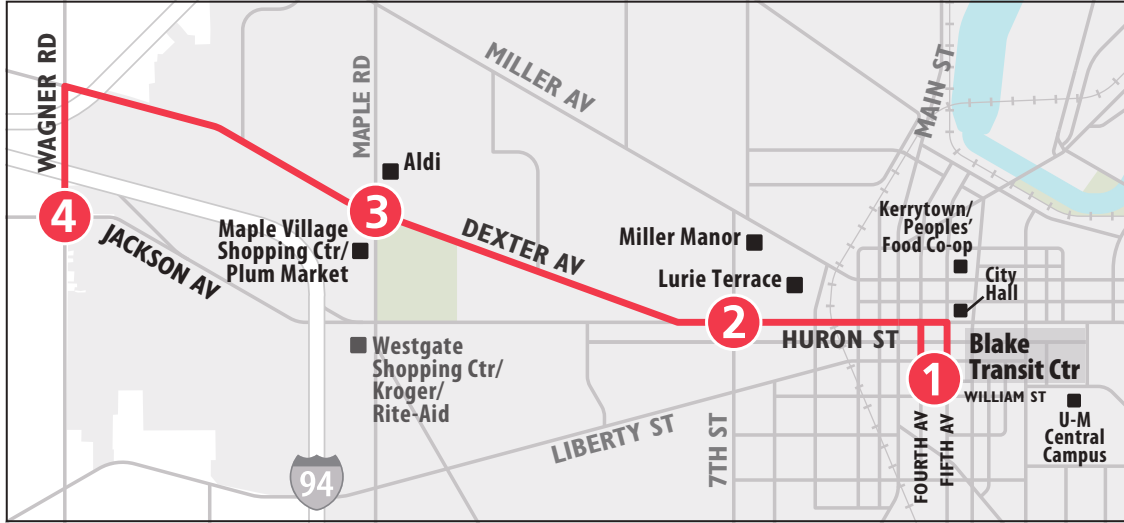

ROUTE 31 DEXTER AVE

To Blake Transit Center

MONDAY - FRIDAY			
Jackson & Wagner	Dexter & Maple	Huron & Seventh	Blake Transit Center
4	3	2	1
START			END
6:27a	6:30a	6:34a	6:42a
6:57a	7:00a	7:04a	7:12a
7:27a	7:30a	7:34a	7:42a
7:57a	8:00a	8:04a	8:12a
8:27a	8:30a	8:34a	8:42a
8:57a	9:00a	9:04a	9:12a
9:27a	9:30a	9:34a	9:42a
9:57a	10:00a	10:04a	10:12a
10:27a	10:30a	10:34a	10:42a
10:57a	11:00a	11:04a	11:12a
11:27a	11:30a	11:34a	11:42a
11:57a	12:00p	12:04p	12:12p
12:27p	12:30p	12:34p	12:42p
12:57p	1:00p	1:04p	1:12p
1:27p	1:30p	1:34p	1:42p
1:57p	2:00p	2:04p	2:12p
2:27p	2:30p	2:34p	2:42p
2:57p	3:00p	3:04p	3:12p
3:27p	3:30p	3:34p	3:42p
3:57p	4:00p	4:04p	4:12p
4:27p	4:30p	4:34p	4:42p
4:57p	5:00p	5:04p	5:12p
5:27p	5:30p	5:34p	5:42p
5:57p	6:00p	6:04p	6:12p
6:27p	6:30p	6:34p	6:42p
7:27p	7:30p	7:34p	7:42p
8:27p	8:30p	8:34p	8:42p
9:27p	9:30p	9:34p	9:42p
10:27p	10:30p	10:34p	10:42p

SATURDAY			
Jackson & Wagner	Dexter & Maple	Huron & Seventh	Blake Transit Center
4	3	2	1
START			END
8:57a	9:00a	9:04a	9:12a
9:57a	10:00a	10:04a	10:12a
10:57a	11:00a	11:04a	11:12a
11:57a	12:00p	12:04p	12:12p
12:57p	1:00p	1:04p	1:12p
1:57p	2:00p	2:04p	2:12p
2:57p	3:00p	3:04p	3:12p
3:57p	4:00p	4:04p	4:12p
4:57p	5:00p	5:04p	5:12p
5:57p	6:00p	6:04p	6:12p
6:57p	7:00p	7:04p	7:12p
7:57p	8:00p	8:04p	8:12p
8:57p	9:00p	9:04p	9:12p
9:57p	10:00p	10:04p	10:12p
10:57p	11:00p	11:04p	11:12p

SUNDAY			
Jackson & Wagner	Dexter & Maple	Huron & Seventh	Blake Transit Center
4	3	2	1
START			END
8:57a	9:00a	9:04a	9:12a
9:57a	10:00a	10:04a	10:12a
10:57a	11:00a	11:04a	11:12a
11:57a	12:00p	12:04p	12:12p
12:57p	1:00p	1:04p	1:12p
1:57p	2:00p	2:04p	2:12p
2:57p	3:00p	3:04p	3:12p
3:57p	4:00p	4:04p	4:12p
4:57p	5:00p	5:04p	5:12p
5:57p	6:00p	6:04p	6:12p
6:57p	7:00p	7:04p	7:12p