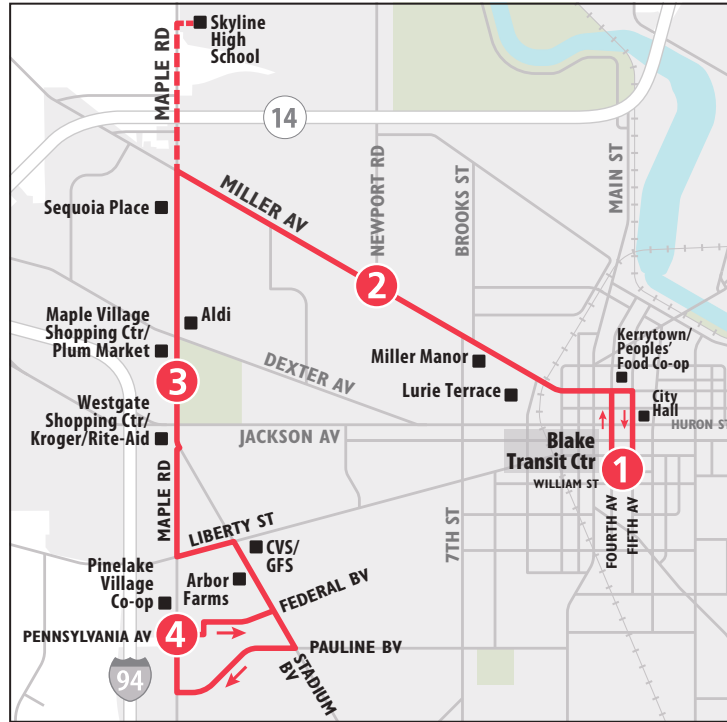

ROUTE 32 MILLER - MAPLE

To Blake Transit Center

MONDAY - FRIDAY			
Pennsylvania & Maple	Maple Village	Miller & Newport	Blake Transit Center
4	3	2	1
START			END
6:15a	6:22a	6:29a	6:42a
6:45a	6:52a	6:59a	7:12a
7:15a	7:22a	7:29a	7:42a
7:45a	7:52a	7:59a	8:12a
8:15a	8:22a	8:29a	8:42a
8:45a	8:52a	8:59a	9:12a
9:15a	9:22a	9:29a	9:42a
9:45a	9:52a	9:59a	10:12a
10:15a	10:22a	10:29a	10:42a
10:45a	10:52a	10:59a	11:12a
11:15a	11:22a	11:29a	11:42a
11:45a	11:52a	11:59a	12:12p
12:15p	12:22p	12:29p	12:42p
12:45p	12:52p	12:59p	1:12p
1:15p	1:22p	1:29p	1:42p
1:45p	1:52p	1:59p	2:12p
2:15p	2:22p	2:29p	2:42p
2:45p	2:51p*	3:05p	3:12p
3:15p	3:22p	3:29p	3:42p
3:45p	3:52p	3:59p	4:12p
4:15p	4:22p	4:29p	4:42p
4:45p	4:52p	4:59p	5:12p
5:15p	5:22p	5:29p	5:42p
5:45p	5:52p	5:59p	6:12p
6:15p	6:22p	6:29p	6:42p
6:45p	6:52p	6:59p	7:12p
7:45p	7:52p	7:59p	8:12p
8:45p	8:52p	8:59p	9:12p
9:45p	9:52p	9:59p	10:12p
10:45p	10:52p	10:59p	11:12p

SATURDAY			
Pennsylvania & Maple	Maple Village	Miller & Newport	Blake Transit Center
4	3	2	1
START			END
8:45a	8:52a	8:59a	9:12a
9:45a	9:52a	9:59a	10:12a
10:45a	10:52a	10:59a	11:12a
11:45a	11:52a	11:59a	12:12p
12:45p	12:52p	12:59p	1:12p
1:45p	1:52p	1:59p	2:12p
2:45p	2:52p	2:59p	3:12p
3:45p	3:52p	3:59p	4:12p
4:45p	4:52p	4:59p	5:12p
5:45p	5:52p	5:59p	6:12p
6:45p	6:52p	6:59p	7:12p
7:45p	7:52p	7:59p	8:12p
8:45p	8:52p	8:59p	9:12p
9:45p	9:52p	9:59p	10:12p

SUNDAY			
Pennsylvania & Maple	Maple Village	Miller & Newport	Blake Transit Center
4	3	2	1
START			END
8:45a	8:52a	8:59a	9:12a
9:45a	9:52a	9:59a	10:12a
10:45a	10:52a	10:59a	11:12a
11:45a	11:52a	11:59a	12:12p
12:45p	12:52p	12:59p	1:12p
1:45p	1:52p	1:59p	2:12p
2:45p	2:52p	2:59p	3:12p
3:45p	3:52p	3:59p	4:12p
4:45p	4:52p	4:59p	5:12p
5:45p	5:52p	5:59p	6:12p
6:45p	6:52p	6:59p	7:12p