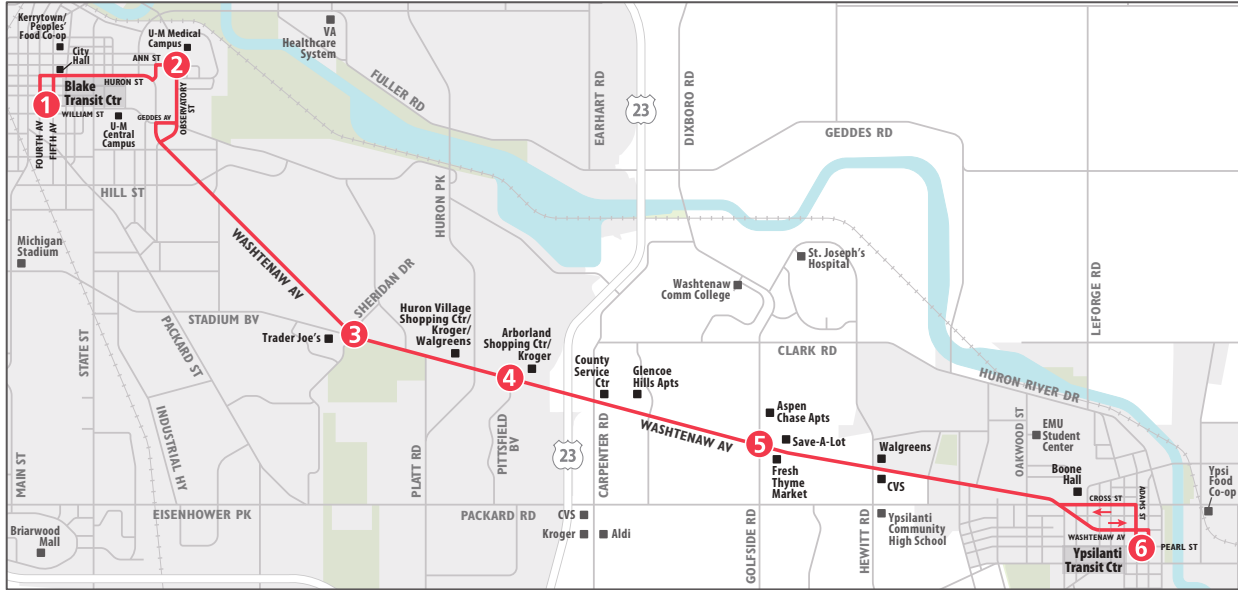

ROUTE 4 WASHTENAW

To Blake Transit Center

MONDAY - FRIDAY					
Ypsilanti Transit Center	Washt & Golfside	Washt & Pittsfield	Washt & Sheridan	U-M Hospital	Blake Transit Center
6	5	4	3	2	1
START					END
6:02a	6:12a	6:20a	6:24a	6:34a	6:43a
6:10a	6:20a	6:28a	6:32a	6:42a	6:51a
6:18a	6:28a	6:36a	6:40a	6:50a	6:59a
6:26a	6:36a	6:44a	6:48a	6:58a	7:07a
6:34a	6:44a	6:52a	6:56a	7:06a	7:15a
6:42a	6:52a	7:00a	7:04a	7:14a	7:23a
6:50a	7:00a	7:08a	7:12a	7:22a	7:31a
6:58a	7:08a	7:16a	7:20a	7:30a	7:39a
7:06a	7:16a	7:24a	7:28a	7:38a	7:47a
7:14a	7:24a	7:32a	7:36a	7:46a	7:55a
7:22a	7:32a	7:40a	7:44a	7:54a	8:03a
7:30a	7:40a	7:48a	7:52a	8:02a	8:11a
7:38a	7:48a	7:56a	8:00a	8:10a	8:19a
7:46a	7:56a	8:04a	8:08a	8:18a	8:27a
7:54a	8:04a	8:12a	8:16a	8:26a	8:35a
8:02a	8:12a	8:20a	8:24a	8:34a	8:43a
8:10a	8:20a	8:28a	8:32a	8:42a	8:51a
8:18a	8:28a	8:36a	8:40a	8:50a	8:59a
8:26a	8:36a	8:44a	8:48a	8:58a	9:07a
8:34a	8:44a	8:52a	8:56a	9:06a	9:15a
8:42a	8:52a	9:00a	9:04a	9:14a	9:23a
8:50a	9:00a	9:08a	9:12a	9:22a	9:31a
8:58a	9:08a	9:16a	9:20a	9:30a	9:39a
9:06a	9:16a	9:24a	9:28a	9:38a	9:47a
9:14a	9:24a	9:32a	9:36a	9:46a	9:55a
9:22a	9:32a	9:40a	9:44a	9:54a	10:03a
9:30a	9:40a	9:48a	9:52a	10:02a	10:11a
9:38a	9:48a	9:56a	10:00a	10:10a	10:19a
9:46a	9:56a	10:04a	10:08a	10:18a	10:27a
9:54a	10:04a	10:12a	10:16a	10:26a	10:35a
10:10a	10:21a	10:29a	10:33a	10:43a	10:52a
10:26a	10:37a	10:45a	10:49a	10:59a	11:08a
10:45a	10:56a	11:04a	11:08a	11:18a	11:27a
11:00a	11:11a	11:19a	11:23a	11:33a	11:42a
11:15a	11:26a	11:34a	11:38a	11:48a	11:57a

MONDAY - FRIDAY (con't)					
Ypsilanti Transit Center	Washt & Golfside	Washt & Pittsfield	Washt & Sheridan	U-M Hospital	Blake Transit Center
6	5	4	3	2	1
START					END
11:30a	11:41a	11:49a	11:53a	12:03p	12:12p
11:45a	11:56a	12:04p	12:08p	12:18p	12:27p
12:00p	12:11p	12:19p	12:23p	12:33p	12:42p
12:15p	12:26p	12:34p	12:38p	12:48p	12:57p
12:30p	12:41p	12:49p	12:53p	1:03p	1:12p
12:45p	12:56p	1:04p	1:08p	1:18p	1:27p
1:00p	1:11p	1:19p	1:23p	1:33p	1:42p
1:15p	1:26p	1:34p	1:38p	1:48p	1:57p
1:30p	1:41p	1:49p	1:53p	2:03p	2:12p
1:45p	1:56p	2:04p	2:08p	2:18p	2:27p
2:00p	2:11p	2:19p	2:23p	2:33p	2:42p
2:15p	2:26p	2:34p	2:38p	2:48p	2:57p
2:30p	2:41p	2:49p	2:53p	3:03p	3:12p
2:45p	2:56p	3:03p	3:07p	3:17p	3:25p
3:00p	3:11p	3:18p	3:22p	3:32p	3:40p
3:15p	3:26p	3:33p	3:37p	3:47p	3:55p
3:30p	3:41p	3:48p	3:52p	4:02p	4:10p
3:52p	4:03p	4:10p	4:14p	4:24p	4:32p
4:00p	4:11p	4:18p	4:22p	4:32p	4:40p
4:08p	4:19p	4:26p	4:30p	4:40p	4:48p
4:16p	4:27p	4:34p	4:38p	4:48p	4:56p
4:24p	4:35p	4:42p	4:46p	4:56p	5:04p
4:32p	4:43p	4:50p	4:54p	5:04p	5:12p
4:40p	4:51p	4:58p	5:02p	5:12p	5:20p
4:48p	4:59p	5:06p	5:10p	5:20p	5:28p
4:56p	5:07p	5:14p	5:18p	5:28p	5:36p
5:04p	5:15p	5:22p	5:26p	5:36p	5:44p
5:12p	5:23p	5:30p	5:34p	5:44p	5:52p
5:20p	5:31p	5:38p	5:42p	5:52p	6:00p
5:28p	5:39p	5:46p	5:50p	6:00p	6:08p
5:36p	5:47p	5:54p	5:58p	6:08p	6:16p
5:44p	5:55p	6:02p	6:06p	6:16p	6:24p
5:52p	6:03p	6:10p	6:14p	6:24p	6:32p

Schedule continues on next page...