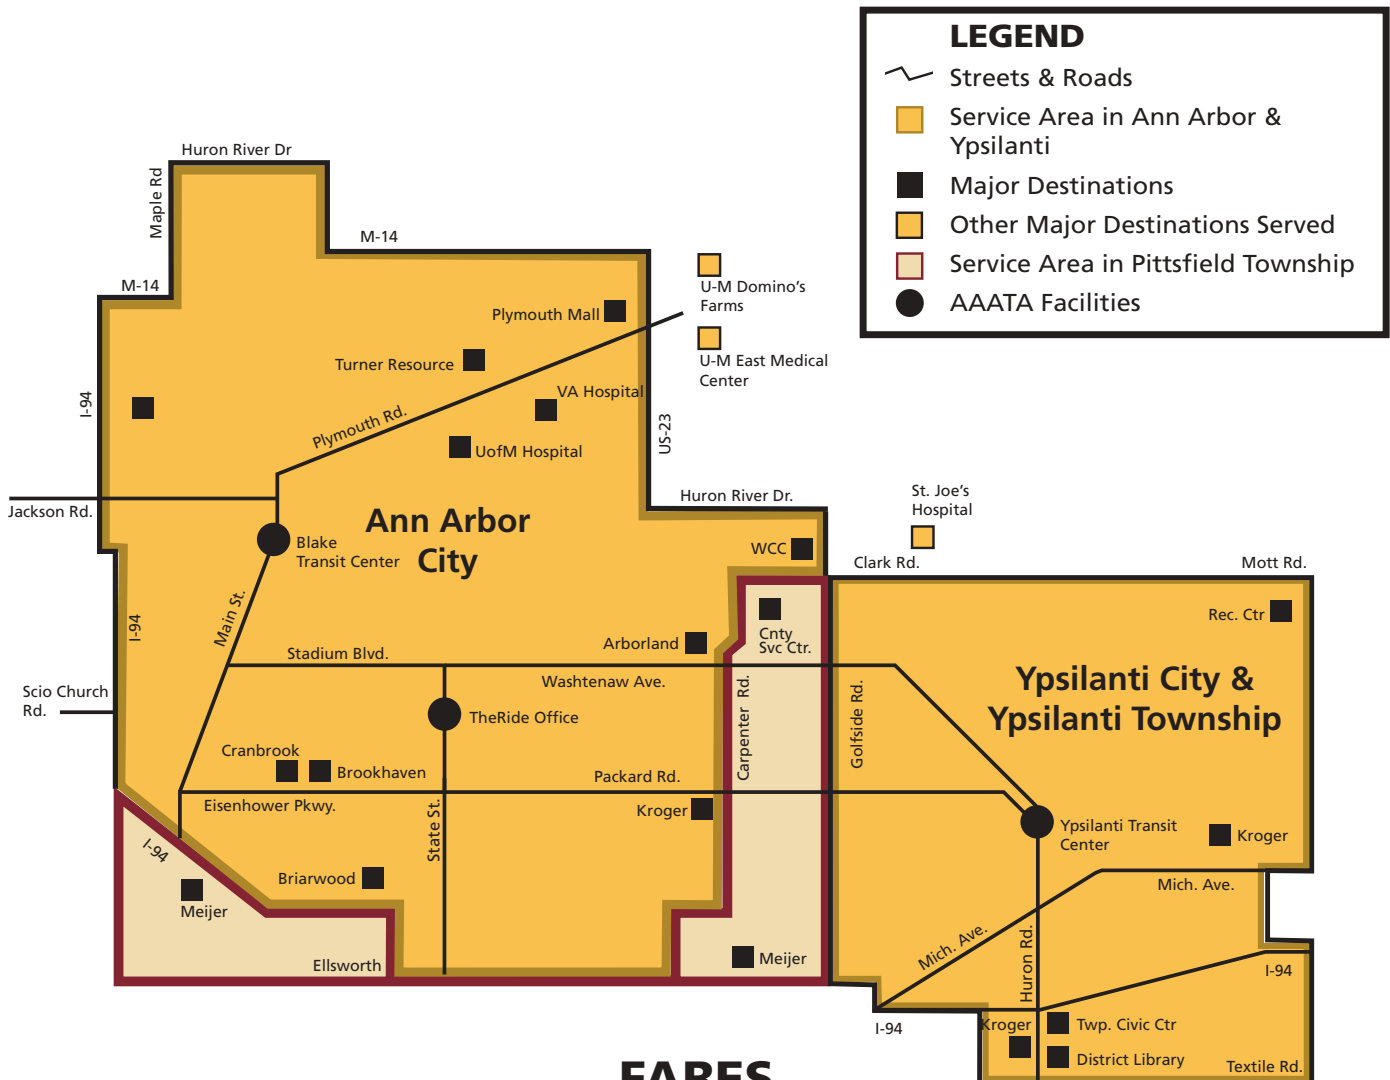

SENIOR SERVICES

GoldRide premium demand response service available in the City of Ann Arbor, a portion of Pittsfield Township, the City of Ypsilanti, and portions of Ypsilanti Township.

Persons ages 65 years of age or older are eligible to apply for and receive a GoldRide identification card. Individuals who are substantially limited from accessing the fixed-route bus service are encouraged to submit an application for ADA service. All GoldRide cardholders can travel for free on TheRide's fixed route service.

To apply for GoldRide, call 734-973-6500 for an application and more details.

FARES

Ride Type	Fares
Fixed Route Bus	Free
One-Way Trip	$20.00
Additional Passenger (Companion)	$5.00
Verified Low-Income Reduced Fare	$5.00