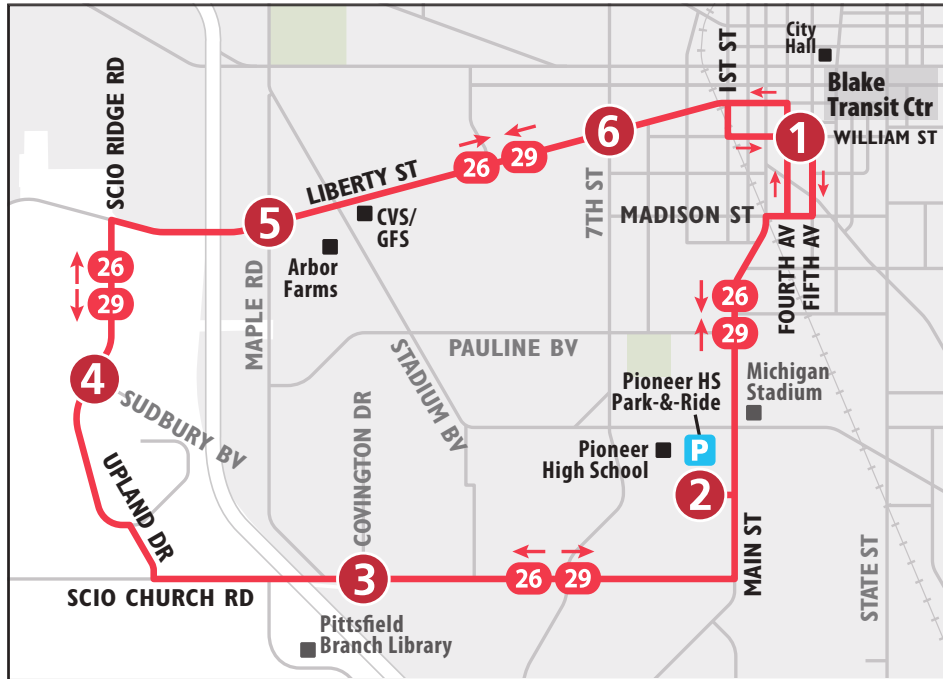

ROUTE 26 SCIO CHURCH

To Scio Ridge

MONDAY - FRIDAY

Blake Transit Center	Pioneer High School Park-&-Ride	Scio Church & Covington	Scio Ridge & Sudbury
1	2	3	4
START			END
6:45a	6:52a	6:55a	7:00a
7:15a	7:22a	7:25a	7:30a
7:45a	7:52a	7:55a	8:00a
8:15a	8:22a	8:25a	8:30a
8:45a	8:52a	8:55a	9:00a
9:15a	9:22a	9:25a	9:30a
9:45a	9:52a	9:55a	10:00a
10:15a	10:22a	10:25a	10:30a
11:15a	11:22a	11:25a	11:30a
12:15p	12:22p	12:25p	12:30p
1:15p	1:22p	1:25p	1:30p
2:15p	2:22p	2:25p	2:30p
3:15p	3:22p	3:25p	3:30p
3:45p	3:52p	3:55p	4:00p
4:15p	4:22p	4:25p	4:30p
4:45p	4:52p	4:55p	5:00p
5:15p	5:22p	5:25p	5:30p
5:45p	5:52p	5:55p	6:00p
6:15p	6:22p	6:25p	6:30p
6:45p	6:52p	6:55p	7:00p
7:45p	7:52p	7:55p	8:00p
8:45p	8:52p	8:55p	9:00p
9:45p	9:52p	9:55p	10:00p
10:45p	10:52p	10:55p	11:00p

SATURDAY

Blake Transit Center	Pioneer High School Park-&-Ride	Scio Church & Covington	Scio Ridge & Sudbury
1	2	3	4
START			END
7:45a	7:52a	7:55a	8:00a
8:45a	8:52a	8:55a	9:00a
9:45a	9:52a	9:55a	10:00a
10:45a	10:52a	10:55a	11:00a
11:45a	11:52a	11:55a	12:00p
12:45p	12:52p	12:55p	1:00p
1:45p	1:52p	1:55p	2:00p
2:45p	2:52p	2:55p	3:00p
3:45p	3:52p	3:55p	4:00p
4:45p	4:52p	4:55p	5:00p
5:45p	5:52p	5:55p	6:00p
6:45p	6:52p	6:55p	7:00p
7:45p	7:52p	7:55p	8:00p
8:45p	8:52p	8:55p	9:00p
9:45p	9:52p	9:55p	10:00p

SUNDAY

Blake Transit Center	Pioneer High School Park-&-Ride	Scio Church & Covington	Scio Ridge & Sudbury
1	2	3	4
START			END
8:45a	8:52a	8:55a	9:00a
9:45a	9:52a	9:55a	10:00a
10:45a	10:52a	10:55a	11:00a
11:45a	11:52a	11:55a	12:00p
12:45p	12:52p	12:55p	1:00p
1:45p	1:52p	1:55p	2:00p
2:45p	2:52p	2:55p	3:00p
3:45p	3:52p	3:55p	4:00p
4:45p	4:52p	4:55p	5:00p
5:45p	5:52p	5:55p	6:00p
6:45p	6:52p	6:55p	7:00p