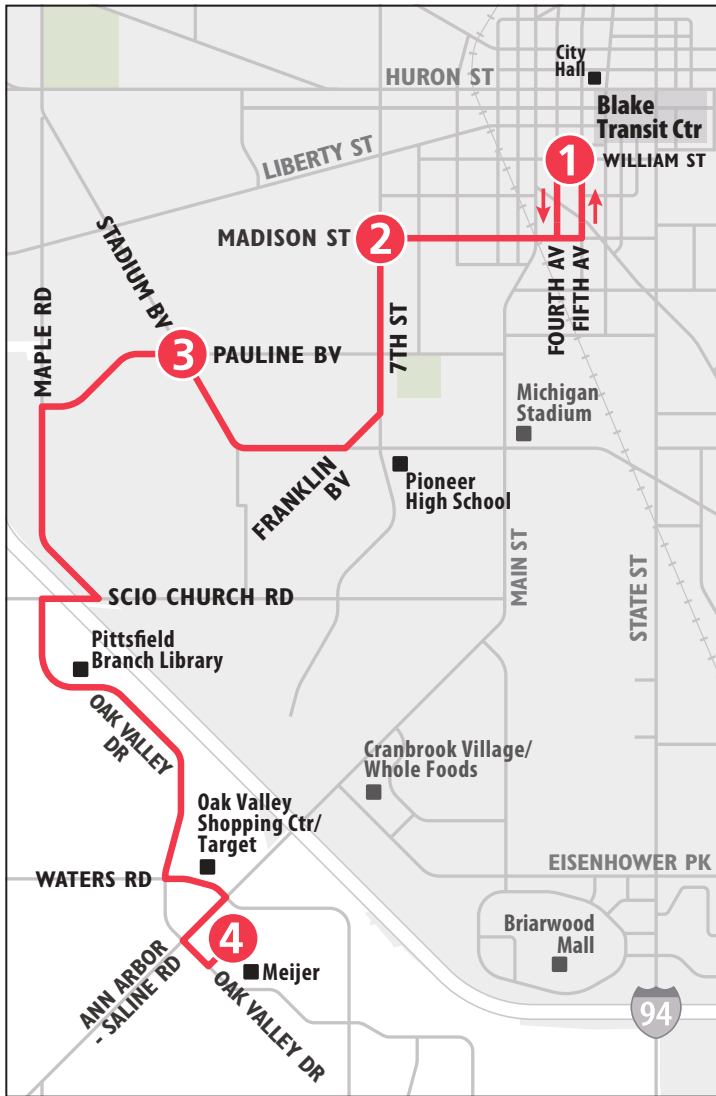

MONDAY - FRIDAY

Blake Transit Center	Madison & Seventh	Pauline & Stadium	Meijer (Ann Arbor - Saline Rd)
1	2	3	4
START			END
6:15a	6:19a	6:25a	6:36a
6:45a	6:49a	6:55a	7:06a
7:15a	7:19a	7:25a	7:36a
7:45a	7:49a	7:55a	8:06a
8:15a	8:19a	8:25a	8:36a
8:45a	8:49a	8:55a	9:06a
9:15a	9:19a	9:25a	9:36a
9:45a	9:49a	9:55a	10:06a
10:15a	10:19a	10:25a	10:36a
10:45a	10:49a	10:55a	11:06a
11:15a	11:19a	11:25a	11:36a
11:45a	11:49a	11:55a	12:06p
12:15p	12:19p	12:25p	12:36p
12:45p	12:49p	12:55p	1:06p
1:15p	1:19p	1:25p	1:36p
1:45p	1:49p	1:55p	2:06p
2:15p	2:19p	2:25p	2:36p
2:45p	2:49p	2:55p	3:06p
3:15p	3:19p	3:25p	3:36p
3:45p	3:49p	3:55p	4:06p
4:15p	4:19p	4:25p	4:36p
4:45p	4:49p	4:55p	5:06p
5:15p	5:19p	5:25p	5:36p
5:45p	5:49p	5:55p	6:06p
6:15p	6:19p	6:25p	6:36p
6:45p	6:49p	6:55p	7:06p
7:45p	7:49p	7:55p	8:06p
8:45p	8:49p	8:55p	9:06p
9:45p	9:49p	9:55p	10:06p
10:45p	10:49p	10:55p	11:06p

SATURDAY

Blake Transit Center	Madison & Seventh	Pauline & Stadium	Meijer (Ann Arbor - Saline Rd)
1	2	3	4
START			END
8:45a	8:49a	8:55a	9:06a
9:45a	9:49a	9:55a	10:06a
10:45a	10:49a	10:55a	11:06a
11:45a	11:49a	11:55a	12:06p
12:45p	12:49p	12:55p	1:06p
1:45p	1:49p	1:55p	2:06p
2:45p	2:49p	2:55p	3:06p
3:45p	3:49p	3:55p	4:06p
4:45p	4:49p	4:55p	5:06p
5:45p	5:49p	5:55p	6:06p
6:45p	6:49p	6:55p	7:06p
7:45p	7:49p	7:55p	8:06p
8:45p	8:49p	8:55p	9:06p
9:45p	9:49p	9:55p	10:06p
10:45p	10:49p	10:55p	11:06p

SUNDAY

Blake Transit Center	Madison & Seventh	Pauline & Stadium	Meijer (Ann Arbor - Saline Rd)
1	2	3	4
START			END
8:45a	8:49a	8:55a	9:06a
9:45a	9:49a	9:55a	10:06a
10:45a	10:49a	10:55a	11:06a
11:45a	11:49a	11:55a	12:06p
12:45p	12:49p	12:55p	1:06p
1:45p	1:49p	1:55p	2:06p
2:45p	2:49p	2:55p	3:06p
3:45p	3:49p	3:55p	4:06p
4:45p	4:49p	4:55p	5:06p
5:45p	5:49p	5:55p	6:06p
6:45p	6:49p	6:55p	7:06p