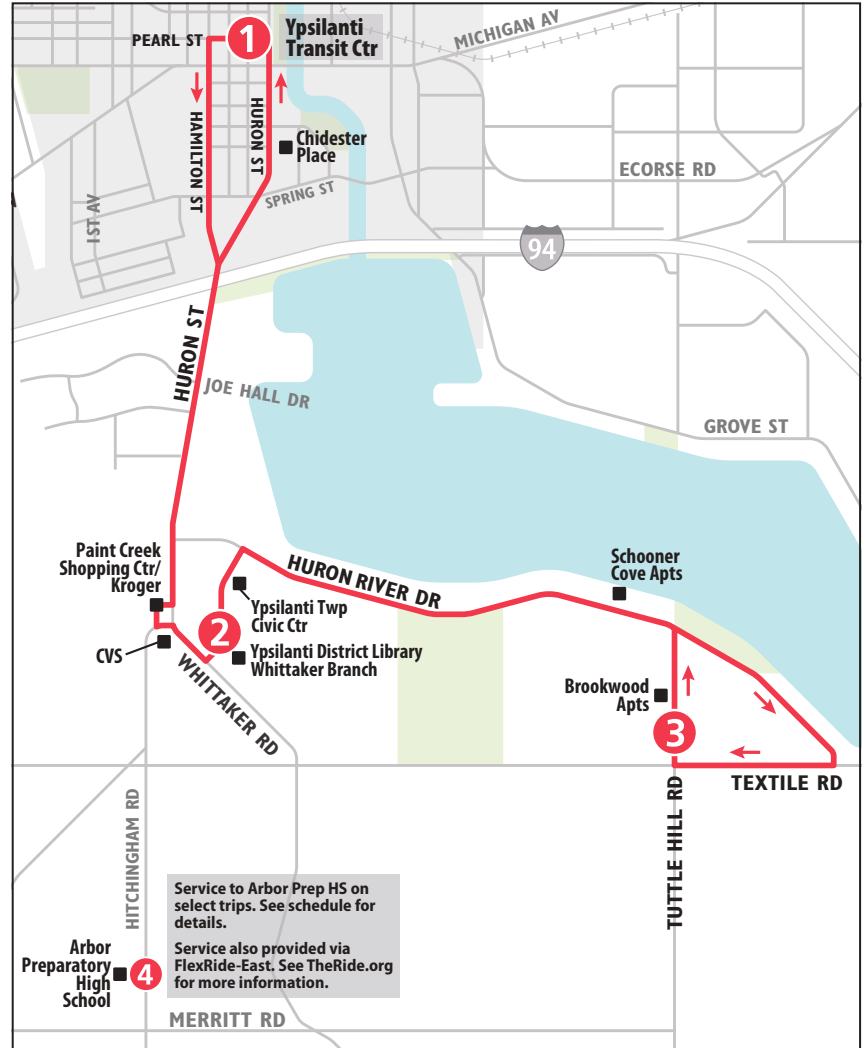

ROUTE 46 PAINT CREEK

To Ypsilanti Transit Center

MONDAY - FRIDAY

Arbor Prep School	Tuttle Hill & Brookwood	Ypsilanti District Library	Ypsilanti Transit Center
4	3	2	1
START			END
—	6:21a	6:29a	6:42a
—	6:51a	6:59a	7:12a
7:21a	—	—	7:36a
—	7:51a	7:59a	8:12a
—	8:21a	8:29a	8:42a
—	8:51a	8:59a	9:12a
—	9:21a	9:29a	9:42a
—	9:51a	9:59a	10:12a
—	10:21a	10:29a	10:42a
—	10:51a	10:59a	11:12a
—	11:21a	11:29a	11:42a
—	11:51a	11:59a	12:12p
—	12:21p	12:29p	12:42p
—	12:51p	12:59p	1:12p
—	1:21p	1:29p	1:42p
—	1:51p	1:59p	2:12p
—	2:21p	2:29p	2:42p
—	2:51p	2:59p	3:12p
3:18p	3:25p#	3:31p	3:39p
—	3:51p	3:59p	4:12p
4:18p	4:25p#	4:31p	4:39p
—	4:51p	4:59p	5:12p
—	5:21p	5:29p	5:42p
—	5:51p	5:59p	6:12p
—	6:21p	6:29p	6:42p
—	6:51p	6:59p	7:12p
—	7:21p	7:29p	7:42p
—	8:21p	8:29p	8:42p
—	9:21p	9:29p	9:42p
—	10:21p	10:29p	10:42p

Service to Arbor Prep HS on select trips. See schedule for details.
Service also provided via FlexRide-East. See TheRide.org for more information.

Estimated arrival time.

SATURDAY

Tuttle Hill & Brookwood	Ypsilanti District Library	Ypsilanti Transit Center
3	2	1
START		END
8:21a	8:29a	8:42a
9:21a	9:29a	9:42a
10:21a	10:29a	10:42a
11:21a	11:29a	11:42a
12:21p	12:29p	12:42p
1:21p	1:29p	1:42p
2:21p	2:29p	2:42p
3:21p	3:29p	3:42p
4:21p	4:29p	4:42p
5:21p	5:29p	5:42p
6:21p	6:29p	6:42p
7:21p	7:29p	7:42p
8:21p	8:29p	8:42p
9:21p	9:29p	9:42p
10:21p	10:29p	10:42p

SUNDAY

Tuttle Hill & Brookwood	Ypsilanti District Library	Ypsilanti Transit Center
3	2	1
START		END
9:21a	9:29a	9:42a
10:21a	10:29a	10:42a
11:21a	11:29a	11:42a
12:21p	12:29p	12:42p
1:21p	1:29p	1:42p
2:21p	2:29p	2:42p
3:21p	3:29p	3:42p
4:21p	4:29p	4:42p
5:21p	5:29p	5:42p
6:21p	6:29p	6:42p