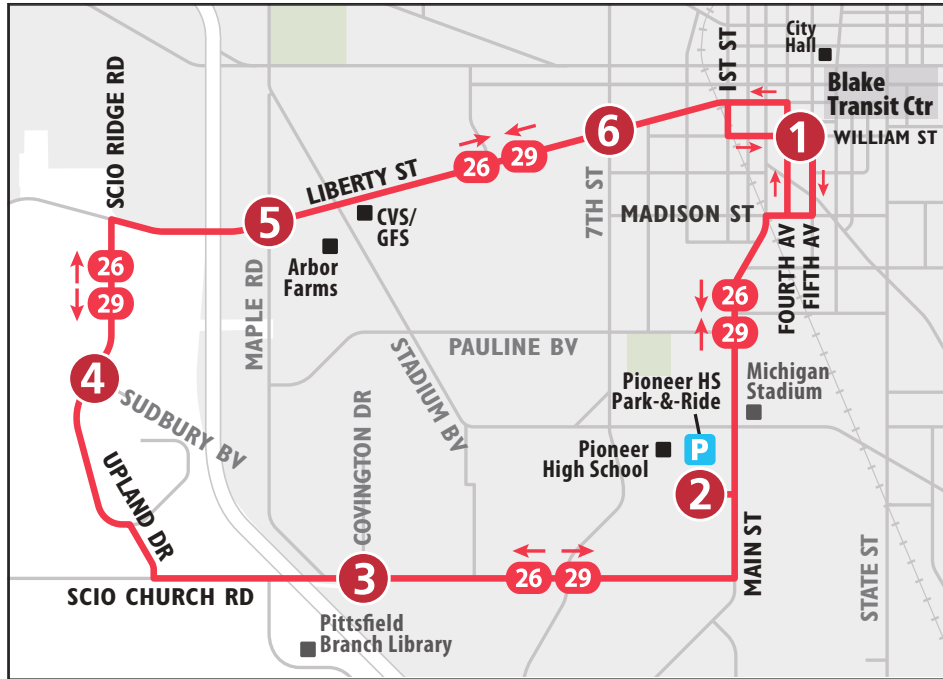

ROUTE 29 LIBERTY

To Blake Transit Center

MONDAY - FRIDAY

Scio Ridge & Sudbury	Scio Church & Covington	Pioneer High School Park-&-Ride	Blake Transit Center
4	3	2	1
START			END
6:30a	6:33a	6:35a	6:42a
7:00a	7:03a	7:05a	7:12a
7:30a	7:33a	7:35a	7:42a
8:00a	8:03a	8:05a	8:12a
8:30a	8:33a	8:35a	8:42a
9:00a	9:03a	9:05a	9:12a
9:30a	9:33a	9:35a	9:42a
10:00a	10:03a	10:05a	10:12a
10:30a	10:33a	10:35a	10:42a
11:00a	11:03a	11:05a	11:12a
12:00p	12:03p	12:05p	12:12p
1:00p	1:03p	1:05p	1:12p
2:00p	2:03p	2:05p	2:12p
3:00p	3:03p	3:05p	3:12p
4:00p	4:03p	4:05p	4:12p
4:30p	4:33p	4:35p	4:42p
5:00p	5:03p	5:05p	5:12p
5:30p	5:33p	5:35p	5:42p
6:00p	6:03p	6:05p	6:12p
6:30p	6:33p	6:35p	6:42p

SATURDAY

Scio Ridge & Sudbury	Scio Church & Covington	Pioneer High School Park-&-Ride	Blake Transit Center
4	3	2	1
START			END
8:30a	8:33a	8:35a	8:42a
9:30a	9:33a	9:35a	9:42a
10:30a	10:33a	10:35a	10:42a
11:30a	11:33a	11:35a	11:42a
12:30p	12:33p	12:35p	12:42p
1:30p	1:33p	1:35p	1:42p
2:30p	2:33p	2:35p	2:42p
3:30p	3:33p	3:35p	3:42p
4:30p	4:33p	4:35p	4:42p
5:30p	5:33p	5:35p	5:42p
6:30p	6:33p	6:35p	6:42p
7:30p	7:33p	7:35p	7:42p
8:30p	8:33p	8:35p	8:42p
9:30p	9:33p	9:35p	9:42p
10:30p	10:33p	10:35p	10:42p

**NO WEEKDAY EVENING OR SUNDAY SERVICE
USE RT 26 AS ALTERNATIVE**