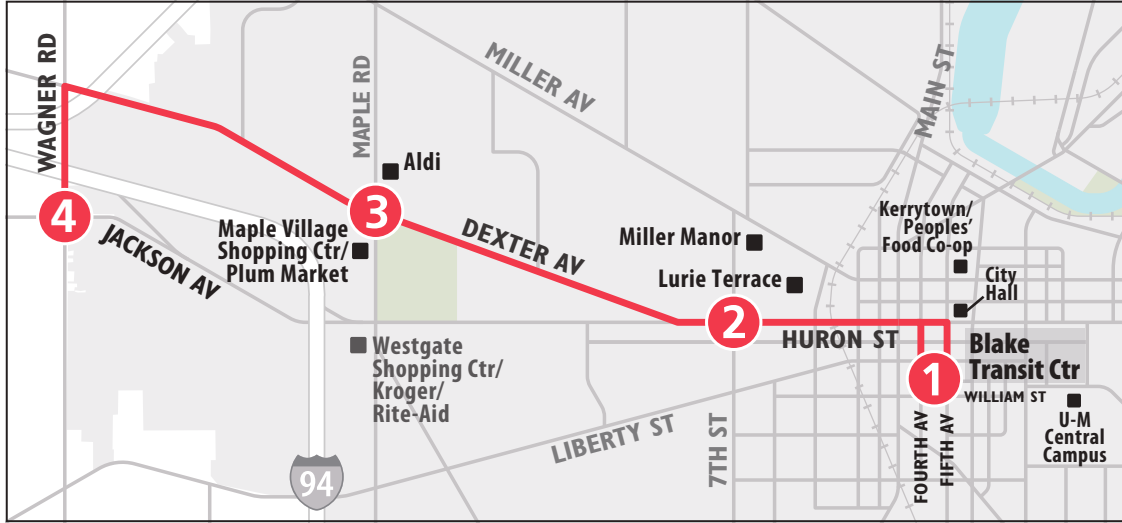

MONDAY - FRIDAY			
Blake Transit Center	Huron & Seventh	Dexter & Maple	Jackson & Wagner
1	2	3	4
START			END
6:45a	6:49a	6:52a	6:57a
7:15a	7:19a	7:22a	7:27a
7:45a	7:49a	7:52a	7:57a
8:15a	8:19a	8:22a	8:27a
8:45a	8:49a	8:52a	8:57a
9:15a	9:19a	9:22a	9:27a
9:45a	9:49a	9:52a	9:57a
10:15a	10:19a	10:22a	10:27a
10:45a	10:49a	10:52a	10:57a
11:15a	11:19a	11:22a	11:27a
11:45a	11:49a	11:52a	11:57a
12:15p	12:19p	12:22p	12:27p
12:45p	12:49p	12:52p	12:57p
1:15p	1:19p	1:22p	1:27p
1:45p	1:49p	1:52p	1:57p
2:15p	2:19p	2:22p	2:27p
2:45p	2:49p	2:52p	2:57p
3:15p	3:19p	3:22p	3:27p
3:45p	3:49p	3:52p	3:57p
4:15p	4:19p	4:22p	4:27p
4:45p	4:49p	4:52p	4:57p
5:15p	5:19p	5:22p	5:27p
5:45p	5:49p	5:52p	5:57p
6:15p	6:19p	6:22p	6:27p
7:15p	7:19p	7:22p	7:27p
8:15p	8:19p	8:22p	8:27p
9:15p	9:19p	9:22p	9:27p
10:15p	10:19p	10:22p	10:27p
11:15p	11:19p	11:22p	11:27p

SATURDAY			
Blake Transit Center	Huron & Seventh	Dexter & Maple	Jackson & Wagner
1	2	3	4
START			END
8:45a	8:49a	8:52a	8:57a
9:45a	9:49a	9:52a	9:57a
10:45a	10:49a	10:52a	10:57a
11:45a	11:49a	11:52a	11:57a
12:45p	12:49p	12:52p	12:57p
1:45p	1:49p	1:52p	1:57p
2:45p	2:49p	2:52p	2:57p
3:45p	3:49p	3:52p	3:57p
4:45p	4:49p	4:52p	4:57p
5:45p	5:49p	5:52p	5:57p
6:45p	6:49p	6:52p	6:57p
7:45p	7:49p	7:52p	7:57p
8:45p	8:49p	8:52p	8:57p
9:45p	9:49p	9:52p	9:57p
10:45p	10:49p	10:52p	10:57p

SUNDAY			
Blake Transit Center	Huron & Seventh	Dexter & Maple	Jackson & Wagner
1	2	3	4
START			END
8:45a	8:49a	8:52a	8:57a
9:45a	9:49a	9:52a	9:57a
10:45a	10:49a	10:52a	10:57a
11:45a	11:49a	11:52a	11:57a
12:45p	12:49p	12:52p	12:57p
1:45p	1:49p	1:52p	1:57p
2:45p	2:49p	2:52p	2:57p
3:45p	3:49p	3:52p	3:57p
4:45p	4:49p	4:52p	4:57p
5:45p	5:49p	5:52p	5:57p
6:45p	6:49p	6:52p	6:57p