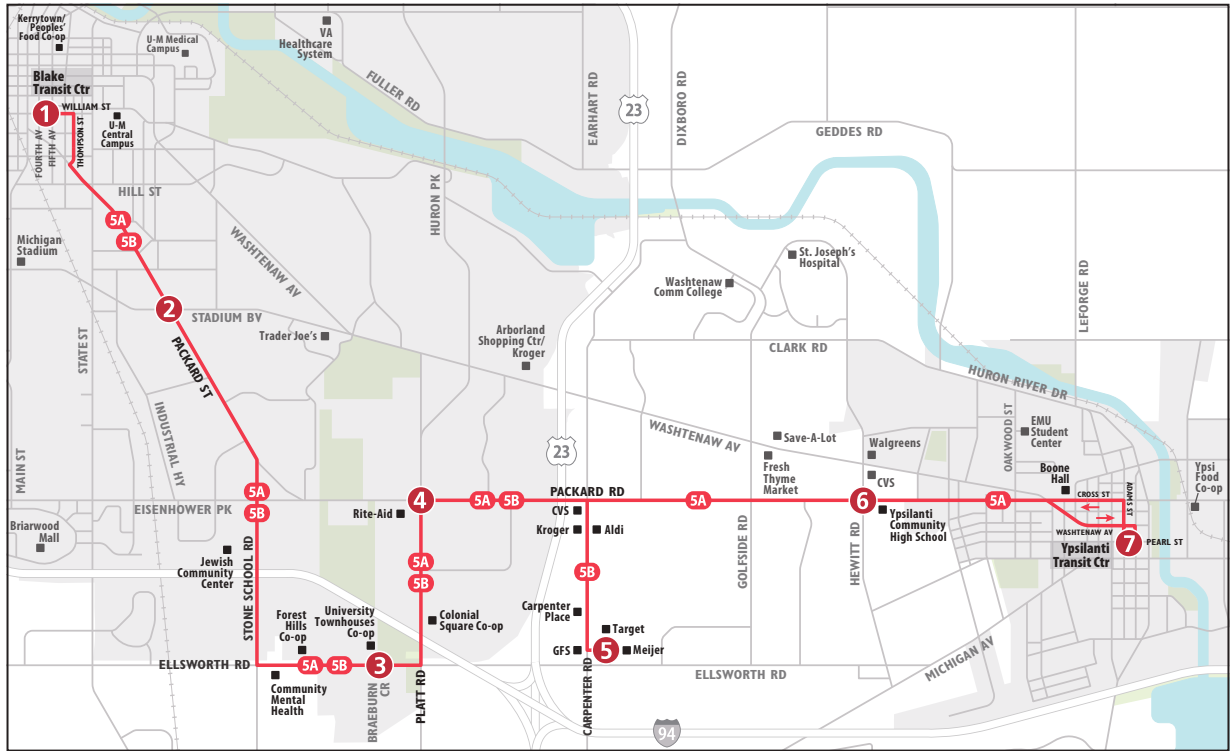

MONDAY - FRIDAY

Rt variation	Blake Transit Center	Packard & Stadium	Ellsworth & Braeburn	Packard & Platt	Meijer (Carp Rd)	Hewitt & Packard	Ypsilanti Transit Center
	1	2	3	4	5	6	7
	START						END
5A	6:45a	6:54a	7:05a	7:11a	—	7:21a	7:35a
5B	7:00a	7:09a	7:20a	7:26a	7:35a	—	—
5A	7:15a	7:24a	7:35a	7:41a	—	7:51a	8:05a
5B	7:30a	7:39a	7:50a	7:56a	8:05a	—	—
5A	7:45a	7:54a	8:05a	8:11a	—	8:21a	8:35a
5B	8:00a	8:09a	8:20a	8:26a	8:35a	—	—
5A	8:15a	8:24a	8:35a	8:41a	—	8:51a	9:05a
5B	8:30a	8:39a	8:50a	8:56a	9:05a	—	—
5A	8:45a	8:54a	9:05a	9:11a	—	9:21a	9:35a
5B	9:00a	9:09a	9:20a	9:26a	9:35a	—	—
5A	9:15a	9:24a	9:35a	9:41a	—	9:51a	10:05a
5B	9:30a	9:39a	9:50a	9:56a	10:05a	—	—
5A	9:45a	9:54a	10:05a	10:11a	—	10:21a	10:35a
5B	10:00a	10:09a	10:20a	10:26a	10:35a	—	—
5A	10:15a	10:24a	10:35a	10:41a	—	10:51a	11:05a
5B	10:30a	10:39a	10:50a	10:56a	11:05a	—	—
5A	10:45a	10:54a	11:05a	11:11a	—	11:21a	11:35a
5B	11:00a	11:09a	11:20a	11:26a	11:35a	—	—
5A	11:15a	11:24a	11:35a	11:41a	—	11:51a	12:05p
5B	11:30a	11:39a	11:50a	11:56a	12:05p	—	—
5A	11:45a	11:54a	12:05p	12:11p	—	12:21p	12:35p
5B	12:00p	12:09p	12:20p	12:26p	12:35p	—	—
5A	12:15p	12:24p	12:35p	12:41p	—	12:51p	1:05p
5B	12:30p	12:39p	12:50p	12:56p	1:05p	—	—
5A	12:45p	12:54p	1:05p	1:11p	—	1:21p	1:35p
5B	1:00p	1:09p	1:20p	1:26p	1:35p	—	—
5A	1:15p	1:24p	1:35p	1:41p	—	1:51p	2:05p
5B	1:30p	1:39p	1:50p	1:56p	2:05p	—	—

MONDAY - FRIDAY