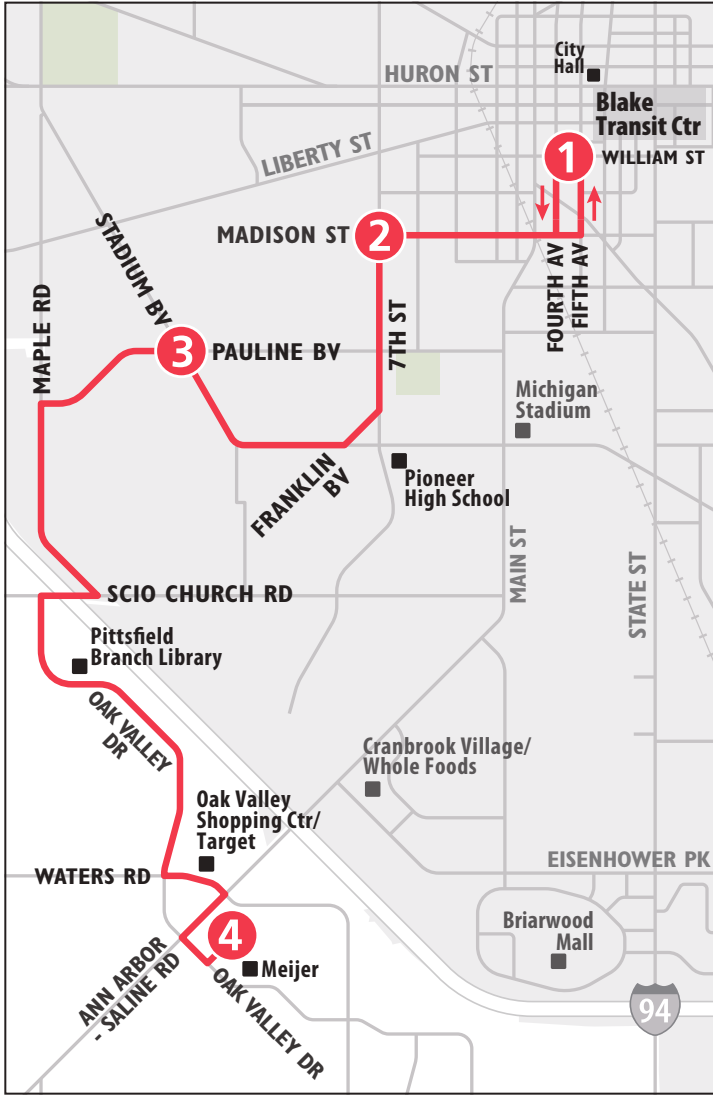

ROUTE 27 W. STADIUM - OAK VALLEY

To Blake Transit Ctr

MONDAY - FRIDAY

Meijer (Ann Arbor - Saline Rd)	Pauline & Stadium	Madison & Seventh	Blake Transit Center
4	3	2	1
START			END
6:06a	6:17a	6:21a	6:27a
6:36a	6:47a	6:51a	6:57a
7:06a	7:17a	7:21a	7:27a
7:36a	7:47a	7:51a	7:57a
8:06a	8:17a	8:21a	8:27a
8:36a	8:47a	8:51a	8:57a
9:06a	9:17a	9:21a	9:27a
9:36a	9:47a	9:51a	9:57a
10:06a	10:17a	10:21a	10:27a
10:36a	10:47a	10:51a	10:57a
11:06a	11:17a	11:21a	11:27a
11:36a	11:47a	11:51a	11:57a
12:06p	12:17p	12:21p	12:27p
12:36p	12:47p	12:51p	12:57p
1:06p	1:17p	1:21p	1:27p
1:36p	1:47p	1:51p	1:57p
2:06p	2:17p	2:21p	2:27p
2:36p	2:47p	2:51p	2:57p
3:06p	3:17p	3:21p	3:27p
3:36p	3:47p	3:51p	3:57p
4:06p	4:17p	4:21p	4:27p
4:36p	4:47p	4:51p	4:57p
5:06p	5:17p	5:21p	5:27p
5:36p	5:47p	5:51p	5:57p
6:06p	6:17p	6:21p	6:27p
6:36p	6:47p	6:51p	6:57p
7:06p	7:17p	7:21p	7:27p
8:06p	8:17p	8:21p	8:27p
9:06p	9:17p	9:21p	9:27p
10:06p	10:17p	10:21p	10:27p