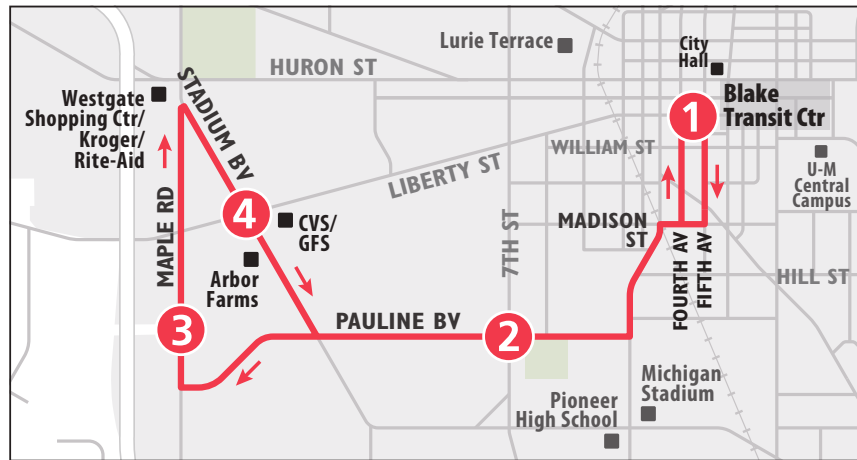

ROUTE 28 PAULINE

To Blake Transit Center

MONDAY - FRIDAY

Maple & Pennsylvania	Liberty & Stadium	Blake Transit Center
START		
6:12a	6:21a	6:27a
6:27a	6:36a	6:42a
6:42a	6:51a	6:57a
6:57a	7:06a	7:12a
7:12a	7:21a	7:27a
7:27a	7:36a	7:42a
7:42a	7:51a	7:57a
7:57a	8:06a	8:12a
8:12a	8:21a	8:27a
8:27a	8:36a	8:42a
8:42a	8:51a	8:57a
8:57a	9:06a	9:12a
9:27a	9:36a	9:42a
9:57a	10:06a	10:12a
10:27a	10:36a	10:42a
10:57a	11:06a	11:12a
11:27a	11:36a	11:42a
11:57a	12:06p	12:12p
12:27p	12:36p	12:42p
12:57p	1:06p	1:12p
1:27p	1:36p	1:42p
1:57p	2:06p	2:12p
2:27p	2:36p	2:42p
2:57p	3:06p	3:12p
3:27p	3:36p	3:42p
3:57p	4:06p	4:12p
4:12p	4:21p	4:27p
4:27p	4:36p	4:42p
4:42p	4:51p	4:57p
4:57p	5:06p	5:12p
5:12p	5:21p	5:27p
5:27p	5:36p	5:42p
5:42p	5:51p	5:57p
5:57p	6:06p	6:12p
6:12p	6:21p	6:27p
6:27p	6:36p	6:42p
7:27p	7:36p	7:42p
8:27p	8:36p	8:42p
9:27p	9:36p	9:42p
10:27p	10:36p	10:42p
11:27p	11:36p	11:42p

SATURDAY

Maple & Pennsylvania	Liberty & Stadium	Blake Transit Center
START		
8:27a	8:36a	8:42a
9:27a	9:36a	9:42a
10:27a	10:36a	10:42a
11:27a	11:36a	11:42a
12:27p	12:36p	12:42p
1:27p	1:36p	1:42p
2:27p	2:36p	2:42p
3:27p	3:36p	3:42p
4:27p	4:36p	4:42p
5:27p	5:36p	5:42p
6:27p	6:36p	6:42p
7:27p	7:36p	7:42p
8:27p	8:36p	8:42p
9:27p	9:36p	9:42p
10:27p	10:36p	10:42p

SUNDAY

Blake Transit Center	Pauline & Seventh	Maple & Pennsylvania
START		END
8:27a	8:36a	8:42a
9:27a	9:36a	9:42a
10:27a	10:36a	10:42a
11:27a	11:36a	11:42a
12:27p	12:36p	12:42p
1:27p	1:36p	1:42p
2:27p	2:36p	2:42p
3:27p	3:36p	3:42p
4:27p	4:36p	4:42p
5:27p	5:36p	5:42p
6:27p	6:36p	6:42p
7:27p	7:36p	7:42p