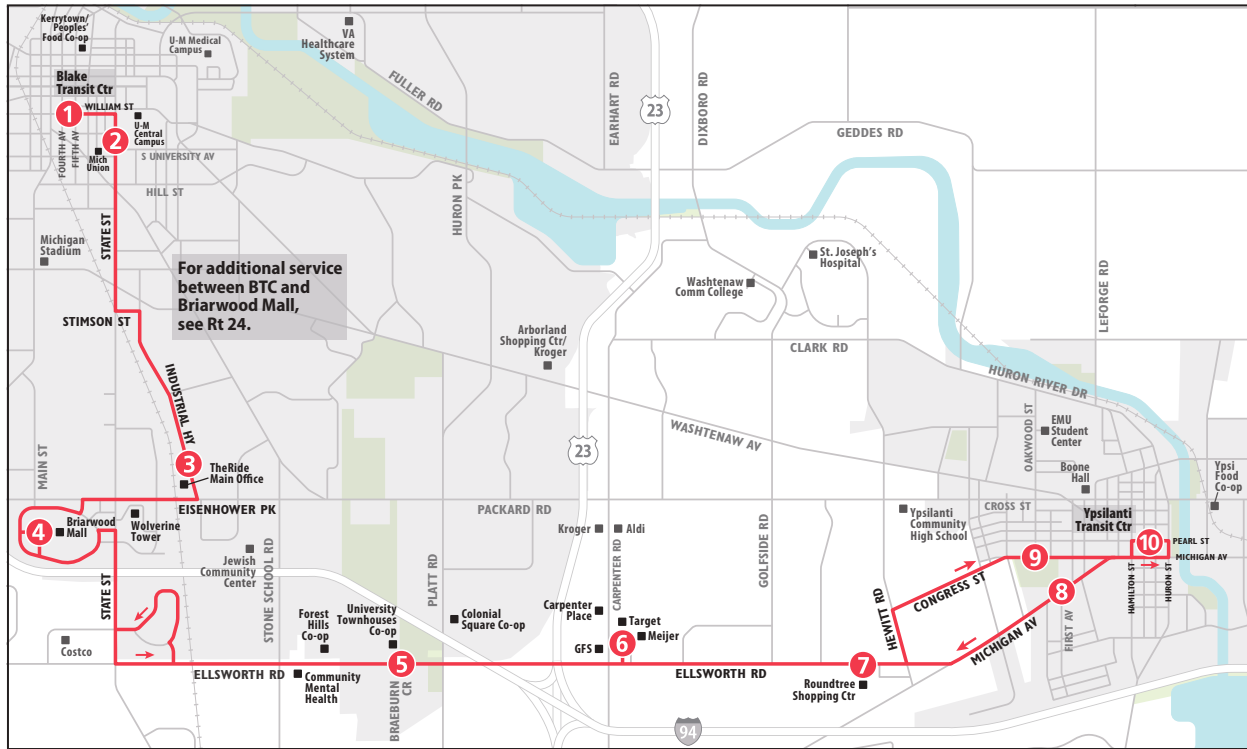

ROUTE 6 ELLSWORTH

To Ypsilanti Transit Center

MONDAY - FRIDAY

Blake Transit Center	Michigan Union	TheRide Main Office	Briarwood Mall	Ellsworth & Braeburn	Meijer (Carpenter Rd)	Roundtree Shopping Center	Recreation Park	Ypsilanti Transit Center
1	2	3	4	5	6	7	9	10
START								END
6:45a	6:50a	6:58a	7:06a	7:18a	7:24a	7:29a	7:33a	7:42a
7:15a	7:20a	7:28a	7:36a	7:48a	7:54a	7:59a	8:03a	8:12a
7:45a	7:50a	7:58a	8:06a	8:18a	8:24a	8:29a	8:33a	8:42a
8:15a	8:20a	8:28a	8:36a	8:48a	8:54a	8:59a	9:03a	9:12a
8:45a	8:50a	8:58a	9:06a	9:18a	9:24a	9:29a	9:33a	9:42a
9:15a	9:20a	9:28a	9:36a	9:48a	9:54a	9:59a	10:03a	10:12a
9:45a	9:50a	9:58a	10:06a	10:18a	10:24a	10:29a	10:33a	10:42a
10:15a	10:20a	10:28a	10:36a	10:48a	10:54a	10:59a	11:03a	11:12a
10:45a	10:50a	10:58a	11:06a	11:18a	11:24a	11:29a	11:33a	11:42a
11:15a	11:20a	11:28a	11:36a	11:48a	11:54a	11:59a	12:03p	12:12p
11:45a	11:50a	11:58a	12:06p	12:18p	12:24p	12:29p	12:33p	12:42p
12:15p	12:20p	12:28p	12:36p	12:48p	12:54p	12:59p	1:03p	1:12p
12:45p	12:50p	12:58p	1:06p	1:18p	1:24p	1:29p	1:33p	1:42p
1:15p	1:20p	1:28p	1:36p	1:48p	1:54p	1:59p	2:03p	2:12p
1:45p	1:50p	1:58p	2:06p	2:18p	2:24p	2:29p	2:33p	2:42p
2:15p	2:20p	2:28p	2:36p	2:48p	2:54p	2:59p	3:03p	3:12p
2:45p	2:50p	2:58p	3:06p	3:18p	3:24p	3:29p	3:33p	3:42p
3:15p	3:20p	3:28p	3:36p	3:48p	3:54p	3:59p	4:03p	4:12p
3:45p	3:50p	3:58p	4:06p	4:18p	4:24p	4:29p	4:33p	4:42p
4:15p	4:20p	4:28p	4:36p	4:48p	4:54p	4:59p	5:03p	5:12p
4:45p	4:50p	4:58p	5:06p	5:18p	5:24p	5:29p	5:33p	5:42p
5:15p	5:20p	5:28p	5:36p	5:48p	5:54p	5:59p	6:03p	6:12p
5:45p	5:50p	5:58p	6:06p	6:18p	6:24p	6:29p	6:33p	6:42p
6:15p	6:20p	6:28p	6:36p	6:48p	6:54p	6:59p	7:03p	7:12p
6:45p	6:50p	6:58p	7:06p	7:18p	7:24p	7:29p	7:33p	7:42p
7:45p	7:50p	7:58p	8:06p	8:18p	8:24p	8:29p	8:33p	8:42p
8:45p	8:50p	8:58p	9:06p	9:18p	9:24p	9:29p	9:33p	9:42p
9:45p	9:50p	9:58p	10:06p	10:18p	10:24p	10:29p	10:33p	10:42p
10:45p	10:50p	10:58p	11:06p	11:18p	11:24p	11:29p	11:33p	11:42p