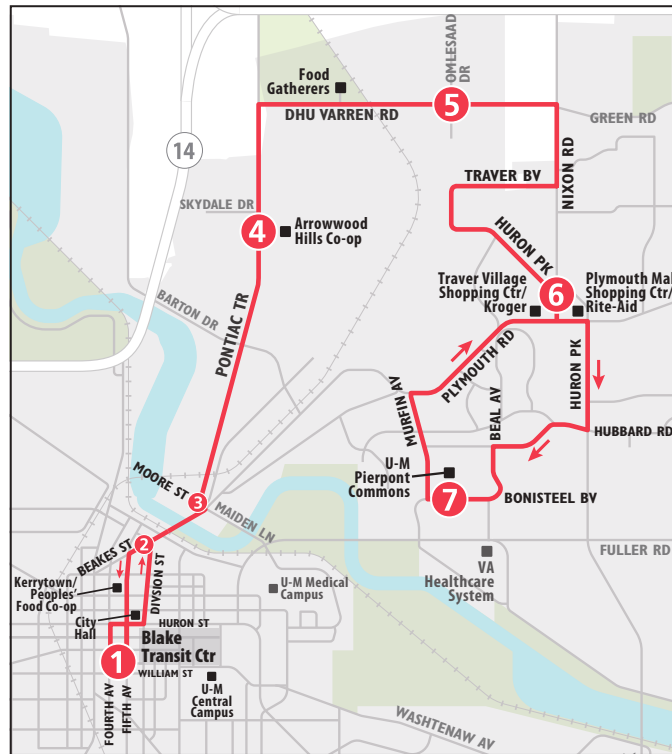

MONDAY - FRIDAY					
Pierpont Commons	Plymouth Mall	Dhu Varren & Omlesaad	Arrowwood Hills	Beakes & Summit	Blake Transit Center
7	6	5	4	2	1
START					END
6:07a	6:14a	6:24a	6:29a	6:34a	6:42a
6:37a	6:44a	6:54a	6:59a	7:04a	7:12a
7:07a	7:14a	7:24a	7:29a	7:34a	7:42a
7:37a	7:44a	7:54a	7:59a	8:04a	8:12a
8:07a	8:14a	8:24a	8:29a	8:34a	8:42a
8:37a	8:44a	8:54a	8:59a	9:04a	9:12a
9:07a	9:14a	9:24a	9:29a	9:34a	9:42a
9:37a	9:44a	9:54a	9:59a	10:04a	10:12a
10:00a	10:06a	10:13a	10:17a	10:21a	10:27a
10:30a	10:36a	10:43a	10:47a	10:51a	10:57a
11:00a	11:06a	11:13a	11:17a	11:21a	11:27a
11:30a	11:36a	11:43a	11:47a	11:51a	11:57a
12:00p	12:06p	12:13p	12:17p	12:21p	12:27p
12:30p	12:36p	12:43p	12:47p	12:51p	12:57p
1:00p	1:06p	1:13p	1:17p	1:21p	1:27p
1:30p	1:36p	1:43p	1:47p	1:51p	1:57p
2:00p	2:06p	2:13p	2:17p	2:21p	2:27p
2:37p	2:44p	2:54p	2:59p	3:04p	3:12p
3:07p	3:14p	3:24p	3:29p	3:34p	3:42p
3:37p	3:44p	3:54p	3:59p	4:04p	4:12p
4:07p	4:14p	4:24p	4:29p	4:34p	4:42p
4:37p	4:44p	4:54p	4:59p	5:04p	5:12p
5:07p	5:14p	5:24p	5:29p	5:34p	5:42p
5:37p	5:44p	5:54p	5:59p	6:04p	6:12p
6:07p	6:14p	6:24p	6:29p	6:34p	6:42p
6:37p	6:44p	6:54p	6:59p	7:04p	7:12p
7:37p	7:44p	7:54p	7:59p	8:04p	8:12p
8:30p	8:36p	8:43p	8:47p	8:51p	8:57p
9:30p	9:36p	9:43p	9:47p	9:51p	9:57p
10:30p	10:36p	10:43p	10:47p	10:51p	10:57p