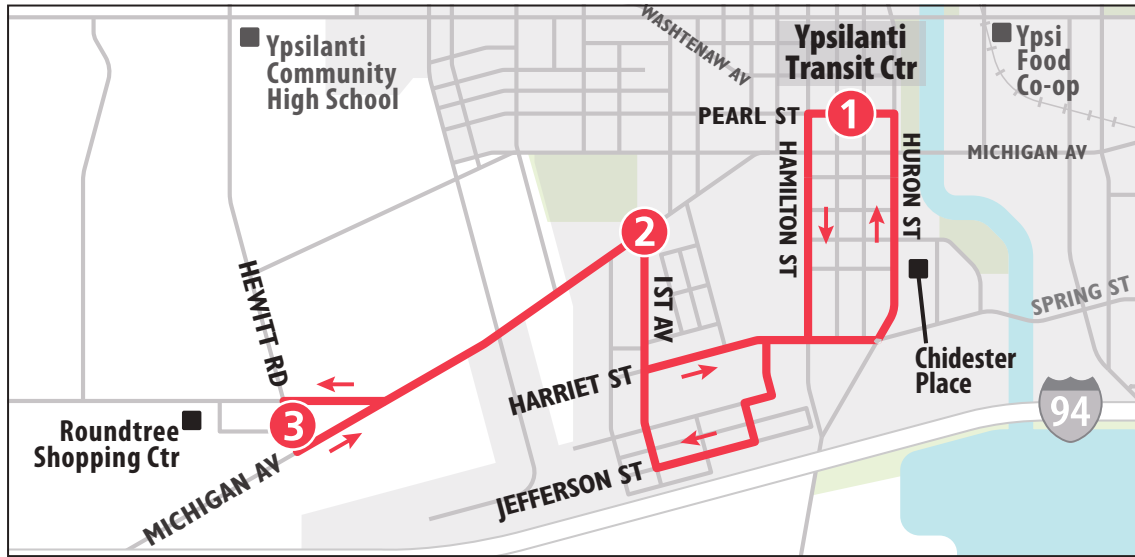

TO HEWITT & ELLSWORTH

MONDAY - FRIDAY		
Ypsilanti Transit Ctr	First & Michigan	Hewitt & Ellsworth
1	2	3
START		END
6:00a	6:08a	6:15a
6:30a	6:38a	6:45a
7:00a	7:08a	7:15a
7:30a	7:38a	7:45a
8:00a	8:08a	8:15a
8:30a	8:38a	8:45a
9:00a	9:08a	9:15a
9:30a	9:38a	9:45a
10:00a	10:08a	10:15a
10:30a	10:38a	10:45a
11:00a	11:08a	11:15a
11:30a	11:38a	11:45a
12:00p	12:08p	12:15p
12:30p	12:38p	12:45p
1:00p	1:08p	1:15p
1:30p	1:38p	1:45p
2:00p	2:08p	2:15p
2:30p	2:38p	2:45p
3:00p	3:08p	3:15p
3:30p	3:38p	3:45p
4:00p	4:08p	4:15p
4:30p	4:38p	4:45p
5:00p	5:08p	5:15p
5:30p	5:38p	5:45p
6:00p	6:08p	6:15p
6:30p	6:38p	6:45p
7:30p	7:38p	7:45p
8:30p	8:38p	8:45p
9:30p	9:38p	9:45p
10:30p	10:38p	10:45p

SATURDAY		
Ypsilanti Transit Ctr	First & Michigan	Hewitt & Ellsworth
1	2	3
START		END
8:30a	8:38a	8:45a
9:30a	9:38a	9:45a
10:30a	10:38a	10:45a
11:30a	11:38a	11:45a
12:30p	12:38p	12:45p
1:30p	1:38p	1:45p
2:30p	2:38p	2:45p
3:30p	3:38p	3:45p
4:30p	4:38p	4:45p
5:30p	5:38p	5:45p
6:30p	6:38p	6:45p
7:30p	7:38p	7:45p
8:30p	8:38p	8:45p
9:30p	9:38p	9:45p

SUNDAY		
8:30a	8:38a	8:45a
9:30a	9:38a	9:45a
10:30a	10:38a	10:45a
11:30a	11:38a	11:45a
12:30p	12:38p	12:45p
1:30p	1:38p	1:45p
2:30p	2:38p	2:45p
3:30p	3:38p	3:45p
4:30p	4:38p	4:45p
5:30p	5:38p	5:45p
6:30p	6:38p	6:45p

TO YPSILANTI TRANSIT CENTER

MONDAY - FRIDAY		
Hewitt & Ellsworth	First & Michigan	Ypsilanti Transit Ctr
3	2	1
START		END
6:15a	6:20a	6:27a
6:45a	6:50a	6:57a
7:15a	7:20a	7:27a
7:45a	7:50a	7:57a
8:15a	8:20a	8:27a
8:45a	8:50a	8:57a
9:15a	9:20a	9:27a
9:45a	9:50a	9:57a
10:15a	10:20a	10:27a
10:45a	10:50a	10:57a
11:15a	11:20a	11:27a
11:45a	11:50a	11:57a
12:15p	12:20p	12:27p
12:45p	12:50p	12:57p
1:15p	1:20p	1:27p
1:45p	1:50p	1:57p
2:15p	2:20p	2:27p
2:45p	2:50p	2:57p
3:15p	3:20p	3:27p
3:45p	3:50p	3:57p
4:15p	4:20p	4:27p
4:45p	4:50p	4:57p
5:15p	5:20p	5:27p
5:45p	5:50p	5:57p
6:15p	6:20p	6:27p
6:45p	6:50p	6:57p
7:45p	7:50p	7:57p
8:45p	8:50p	8:57p
9:45p	9:50p	9:57p
10:45p	10:50p	10:57p

SATURDAY		
Hewitt & Ellsworth	First & Michigan	Ypsilanti Transit Ctr
3	2	1
START		END
8:45a	8:50a	8:57a
9:45a	9:50a	9:57a
10:45a	10:50a	10:57a
11:45a	11:50a	11:57a
12:45p	12:50p	12:57p
1:45p	1:50p	1:57p
2:45p	2:50p	2:57p
3:45p	3:50p	3:57p
4:45p	4:50p	4:57p
5:45p	5:50p	5:57p
6:45p	6:50p	6:57p
7:45p	7:50p	7:57p
8:45p	8:50p	8:57p
9:45p	9:50p	9:57p

SUNDAY		
8:45a	8:50a	8:57a
9:45a	9:50a	9:57a
10:45a	10:50a	10:57a
11:45a	11:50a	11:57a
12:45p	12:50p	12:57p
1:45p	1:50p	1:57p
2:45p	2:50p	2:57p
3:45p	3:50p	3:57p
4:45p	4:50p	4:57p
5:45p	5:50p	5:57p
6:45p	6:50p	6:57p