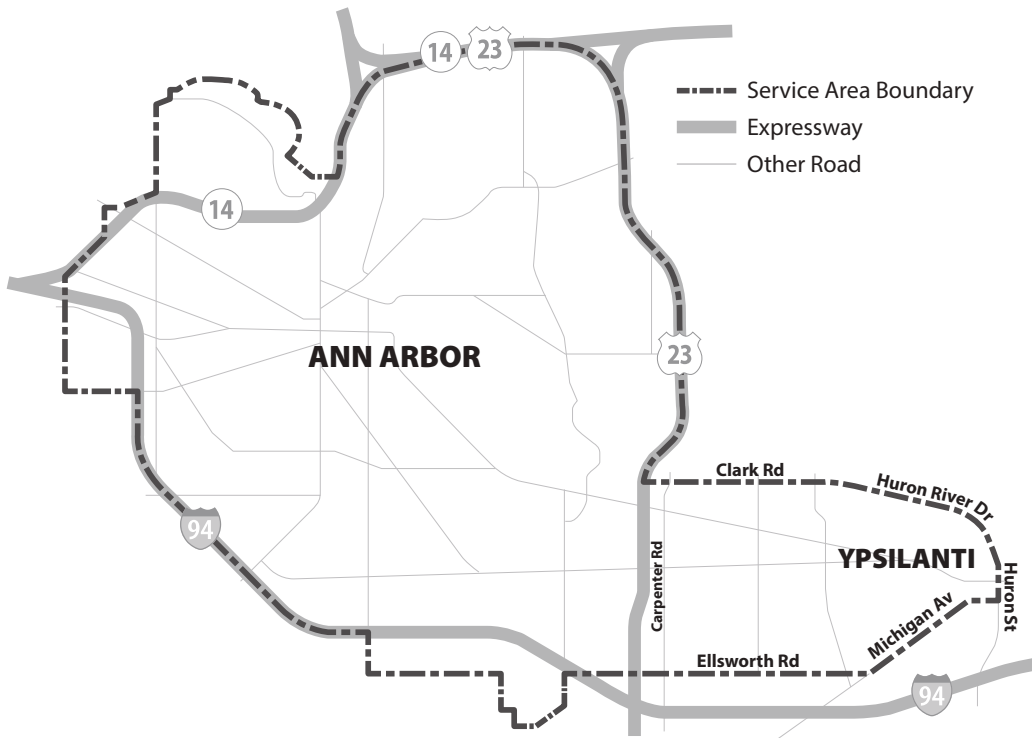

Late Night & Holiday FlexRide Service Area

Download the MODE Car App

TheRide partners with MODE Car to provide FlexRide service. For a smoother FlexRide experience, please download the MODE Car app for iOS or Android.

App Features:

- Real-time location of your ride
- In-app notifications when your ride arrives
- Pay your fare using your credit card or PayPal account

Holiday Schedule

This service is available on the following holidays:

- New Year's Day
- Easter Sunday
- Memorial Day
- Fourth of July
- Labor Day
- Thanksgiving
- Christmas Day