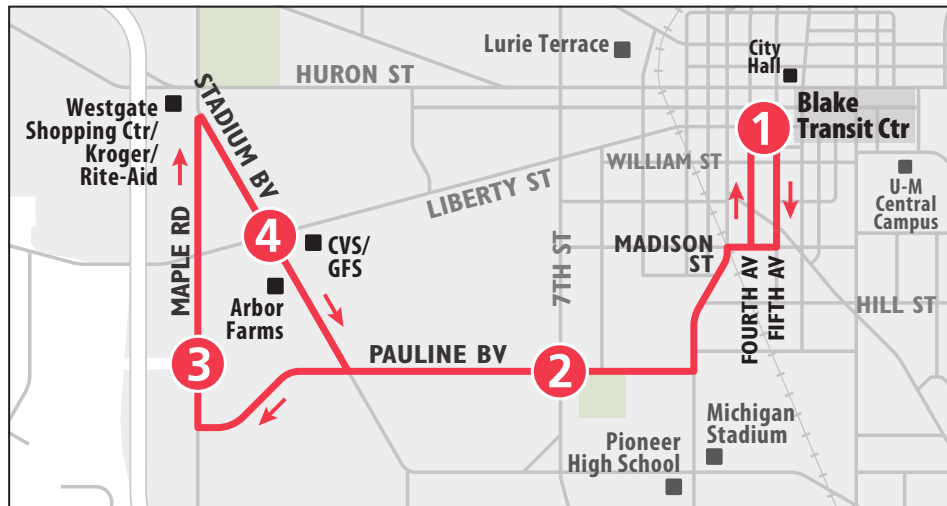

ROUTE 28 PAULINE

To Maple & Pennsylvania

MONDAY - FRIDAY		
Blake Transit Center	Pauline & Seventh	Maple & Pennsylvania
START		END
6:30a	6:35a	6:42a
6:45a	6:50a	6:57a
7:00a	7:05a	7:12a
7:15a	7:20a	7:27a
7:30a	7:35a	7:42a
7:45a	7:50a	7:57a
8:00a	8:05a	8:12a
8:15a	8:20a	8:27a
8:30a	8:35a	8:42a
8:45a	8:50a	8:57a
9:15a	9:20a	9:27a
9:45a	9:50a	9:57a
10:15a	10:20a	10:27a
10:45a	10:50a	10:57a
11:15a	11:20a	11:27a
11:45a	11:50a	11:57a
12:15p	12:20p	12:27p
12:45p	12:50p	12:57p
1:15p	1:20p	1:27p
1:45p	1:50p	1:57p
2:15p	2:20p	2:27p
2:45p	2:50p	2:57p
3:15p	3:20p	3:27p
3:45p	3:50p	3:57p
4:00p	4:05p	4:12p
4:15p	4:20p	4:27p
4:30p	4:35p	4:42p
4:45p	4:50p	4:57p
5:00p	5:05p	5:12p
5:15p	5:20p	5:27p
5:30p	5:35p	5:42p
5:45p	5:50p	5:57p
6:00p	6:05p	6:12p
6:15p	6:20p	6:27p
7:15p	7:20p	7:27p
8:15p	8:20p	8:27p
9:15p	9:20p	9:27p
10:15p	10:20p	10:27p
11:15p	11:20p	11:27p

SATURDAY		
Blake Transit Center	Pauline & Seventh	Maple & Pennsylvania
START		END
8:15a	8:20a	8:27a
9:15a	9:20a	9:27a
10:15a	10:20a	10:27a
11:15a	11:20a	11:27a
12:15p	12:20p	12:27p
1:15p	1:20p	1:27p
2:15p	2:20p	2:27p
3:15p	3:20p	3:27p
4:15p	4:20p	4:27p
5:15p	5:20p	5:27p
6:15p	6:20p	6:27p
7:15p	7:20p	7:27p
8:15p	8:20p	8:27p
9:15p	9:20p	9:27p
10:15p	10:20p	10:27p

SUNDAY		
Blake Transit Center	Pauline & Seventh	Maple & Pennsylvania
START		END
8:15a	8:20a	8:27a
9:15a	9:20a	9:27a
10:15a	10:20a	10:27a
11:15a	11:20a	11:27a
12:15p	12:20p	12:27p
1:15p	1:20p	1:27p
2:15p	2:20p	2:27p
3:15p	3:20p	3:27p
4:15p	4:20p	4:27p
5:15p	5:20p	5:27p
6:15p	6:20p	6:27p
7:15p	7:20p	7:27p