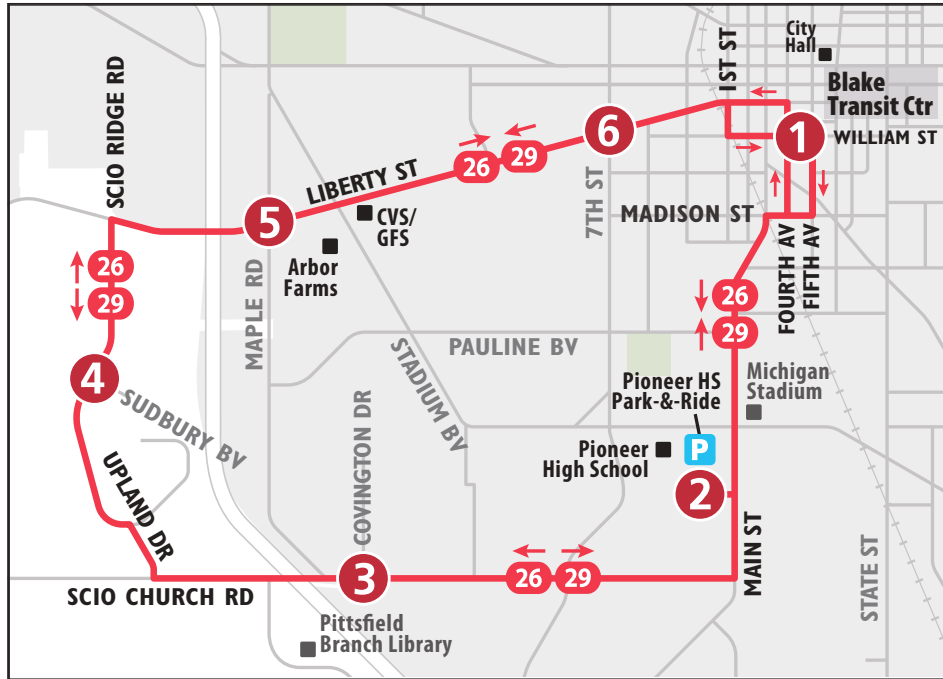

ROUTE 29 LIBERTY

To Scio Ridge

MONDAY - FRIDAY			
Blake Transit Center	Liberty & Seventh	Liberty & Maple	Scio Ridge & Sudbury
1	6	5	4
START			END
6:45a	6:50a	6:54a	7:00a
7:15a	7:20a	7:24a	7:30a
7:45a	7:50a	7:54a	8:00a
8:15a	8:20a	8:24a	8:30a
8:45a	8:50a	8:54a	9:00a
9:15a	9:20a	9:24a	9:30a
9:45a	9:50a	9:54a	10:00a
10:15a	10:20a	10:24a	10:30a
10:45a	10:50a	10:54a	11:00a
11:45a	11:50a	11:54a	12:00p
12:45p	12:50p	12:54p	1:00p
1:45p	1:50p	1:54p	2:00p
2:45p	2:50p	2:54p	3:00p
3:45p	3:50p	3:54p	4:00p
4:15p	4:20p	4:24p	4:30p
4:45p	4:50p	4:54p	5:00p
5:15p	5:20p	5:24p	5:30p
5:45p	5:50p	5:54p	6:00p
6:15p	6:20p	6:24p	6:30p

SATURDAY			
Blake Transit Center	Liberty & Seventh	Liberty & Maple	Scio Ridge & Sudbury
1	6	5	4
START			END
8:15a	8:20a	8:24a	8:30a
9:15a	9:20a	9:24a	9:30a
10:15a	10:20a	10:24a	10:30a
11:15a	11:20a	11:24a	11:30a
12:15p	12:20p	12:24p	12:30p
1:15p	1:20p	1:24p	1:30p
2:15p	2:20p	2:24p	2:30p
3:15p	3:20p	3:24p	3:30p
4:15p	4:20p	4:24p	4:30p
5:15p	5:20p	5:24p	5:30p
6:15p	6:20p	6:24p	6:30p
7:15p	7:20p	7:24p	7:30p
8:15p	8:20p	8:24p	8:30p
9:15p	9:20p	9:24p	9:30p
10:15p	10:20p	10:24p	10:30p

**NO WEEKDAY EVENING OR SUNDAY SERVICE
USE RT 26 AS ALTERNATIVE**