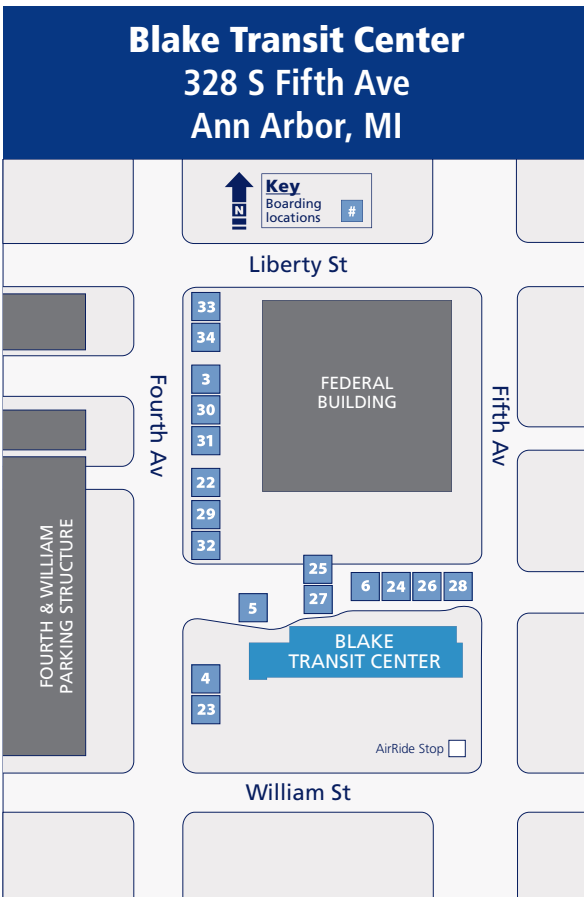

Table of Contents

Downtown Ann Arbor, Downtown Ypsilanti, & Campus Maps.....	3
Transit Center Boarding Locations.....	3
TheRide System Map.....	4-5
Fixed-Route Fare Information.....	5
Winter 2022 Service Updates.....	6-7
FlexRide Information.....	8-9
A-Ride Information.....	10
GoldRide Information.....	11

Transit Centers & Boarding Location Maps

TheRide operates two transit centers. Most Ann Arbor routes originate at the Blake Transit Center at :00, :15, :30 or :45 minutes past the hour to coordinate transfers.