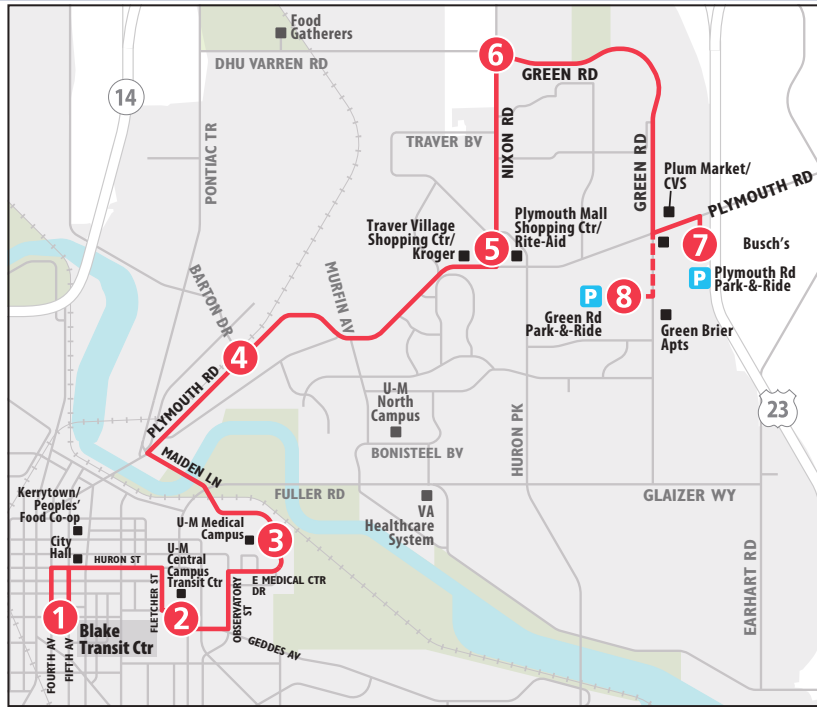

ROUTE 23 PLYMOUTH

To Blake Transit Center

MONDAY - FRIDAY

Green Rd Park & Ride	Plymouth Rd Park & Ride	Green & Nixon	Plymouth Mall	Plymouth & Barton	U-M Hospital	U-M Central Campus Transit Ctr	Blake Transit Center
8	7	6	5	4	3	2	1
START							END
—	6:30a	6:37a	6:43a	6:50a	6:57a	7:04a	7:12a
—	6:45a	6:52a	6:58a	7:05a	7:12a	7:19a	7:27a
—	7:00a	7:07a	7:13a	7:20a	7:27a	7:34a	7:42a
—	7:15a	7:22a	7:28a	7:35a	7:42a	7:49a	7:57a
—	7:30a	7:37a	7:43a	7:50a	7:57a	8:04a	8:12a
—	7:45a	7:52a	7:58a	8:05a	8:12a	8:19a	8:27a
—	8:00a	8:07a	8:13a	8:20a	8:27a	8:34a	8:42a
—	8:15a	8:22a	8:28a	8:35a	8:42a	8:49a	8:57a
—	8:30a	8:37a	8:43a	8:50a	8:57a	9:04a	9:12a
—	8:45a	8:52a	8:58a	9:05a	9:12a	9:19a	9:27a
—	9:00a	9:07a	9:13a	9:20a	9:27a	9:34a	9:42a
—	9:15a	9:22a	9:28a	9:35a	9:42a	9:49a	9:57a
—	9:30a	9:36a	9:42a	9:48a	9:53a	9:59a	10:05a
—	9:37a	9:43a	9:49a	9:55a	10:00a	10:06a	10:12a
—	9:52a	9:58a	10:04a	10:10a	10:15a	10:21a	10:27a
—	10:07a	10:13a	10:19a	10:25a	10:30a	10:36a	10:42a
—	10:22a	10:28a	10:34a	10:40a	10:45a	10:51a	10:57a
—	10:37a	10:43a	10:49a	10:55a	11:00a	11:06a	11:12a
—	10:52a	10:58a	11:04a	11:10a	11:15a	11:21a	11:27a
—	11:07a	11:13a	11:19a	11:25a	11:30a	11:36a	11:42a
—	11:22a	11:28a	11:34a	11:40a	11:45a	11:51a	11:57a
—	11:37a	11:43a	11:49a	11:55a	12:00p	12:06p	12:12p
—	11:52a	11:58a	12:04p	12:10p	12:15p	12:21p	12:27p
—	12:07p	12:13p	12:19p	12:25p	12:30p	12:36p	12:42p
—	12:22p	12:28p	12:34p	12:40p	12:45p	12:51p	12:57p
—	12:37p	12:43p	12:49p	12:55p	1:00p	1:06p	1:12p
—	12:52p	12:58p	1:04p	1:10p	1:15p	1:21p	1:27p
—	1:07p	1:13p	1:19p	1:25p	1:30p	1:36p	1:42p
—	1:22p	1:28p	1:34p	1:40p	1:45p	1:51p	1:57p
—	1:37p	1:43p	1:49p	1:55p	2:00p	2:06p	2:12p
—	1:52p	1:58p	2:04p	2:10p	2:15p	2:21p	2:27p

Schedule continues on next page...