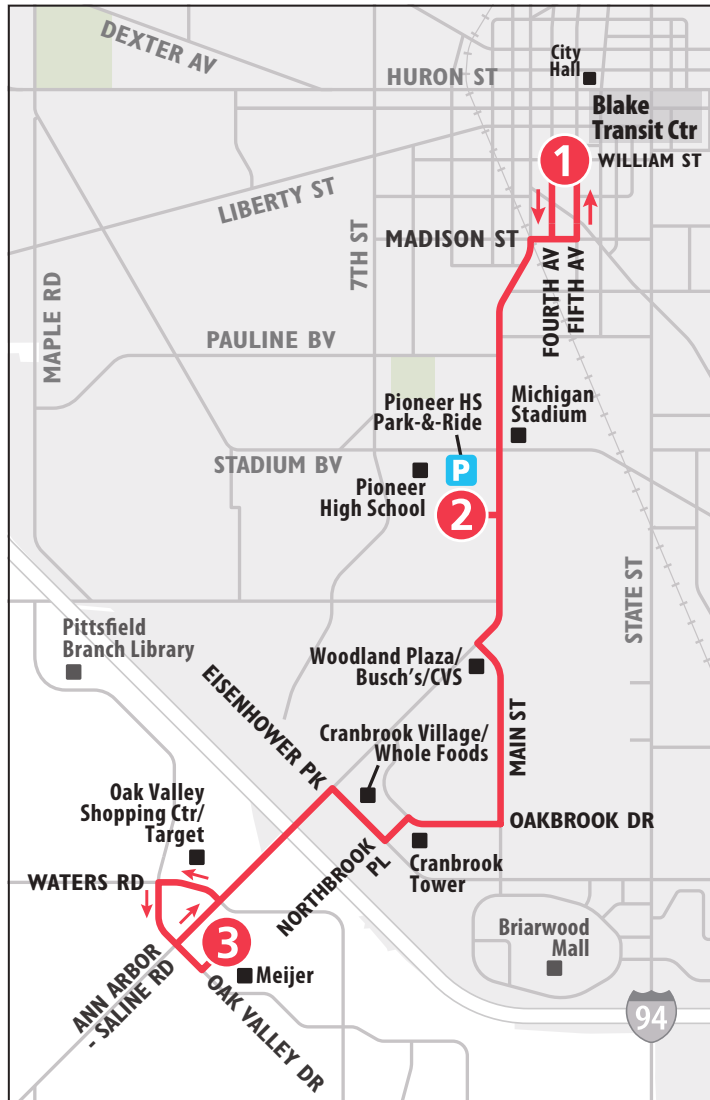

ROUTE 25 ANN ARBOR-SALINE RD

To Blake Transit Ctr

MONDAY - FRIDAY		
Meijer (Ann Arbor - Saline Rd)	Pioneer High School Park-&-Ride	Blake Transit Center
3	2	1
START		END
6:20a	6:34a	6:42a
6:50a	7:04a	7:12a
7:20a	7:34a	7:42a
7:50a	8:04a	8:12a
8:20a	8:34a	8:42a
8:50a	9:04a	9:12a
9:20a	9:34a	9:42a
9:50a	10:04a	10:12a
10:20a	10:34a	10:42a
10:50a	11:04a	11:12a
11:20a	11:34a	11:42a
11:50a	12:04p	12:12p
12:20p	12:34p	12:42p
12:50p	1:04p	1:12p
1:20p	1:34p	1:42p
1:50p	2:04p	2:12p
2:20p	2:34p	2:42p
2:50p	3:04p	3:12p
3:20p	3:34p	3:42p
3:50p	4:04p	4:12p
4:20p	4:34p	4:42p
4:50p	5:04p	5:12p
5:20p	5:34p	5:42p
5:50p	6:04p	6:12p
6:20p	6:34p	6:42p
6:50p	7:04p	7:12p
7:20p	7:34p	7:42p
7:50p	8:04p	8:12p
8:50p	9:04p	9:12p
9:50p	10:04p	10:12p
10:50p	11:04p	11:12p

SATURDAY		
Meijer (Ann Arbor - Saline Rd)	Pioneer High School Park-&-Ride	Blake Transit Center
3	2	1
START		END
8:50a	9:04a	9:12a
9:50a	10:04a	10:12a
10:50a	11:04a	11:12a
11:50a	12:04p	12:12p
12:50p	1:04p	1:12p
1:50p	2:04p	2:12p
2:50p	3:04p	3:12p
3:50p	4:04p	4:12p
4:50p	5:04p	5:12p
5:50p	6:04p	6:12p
6:50p	7:04p	7:12p
7:50p	8:04p	8:12p
8:50p	9:04p	9:12p
9:50p	10:04p	10:12p
10:50p	11:04p	11:12p

SUNDAY		
Meijer (Ann Arbor - Saline Rd)	Pioneer High School Park-&-Ride	Blake Transit Center
3	2	1
START		END
8:50a	9:04a	9:12a
9:50a	10:04a	10:12a
10:50a	11:04a	11:12a
11:50a	12:04p	12:12p
12:50p	1:04p	1:12p
1:50p	2:04p	2:12p
2:50p	3:04p	3:12p
3:50p	4:04p	4:12p
4:50p	5:04p	5:12p
5:50p	6:04p	6:12p
6:50p	7:04p	7:12p