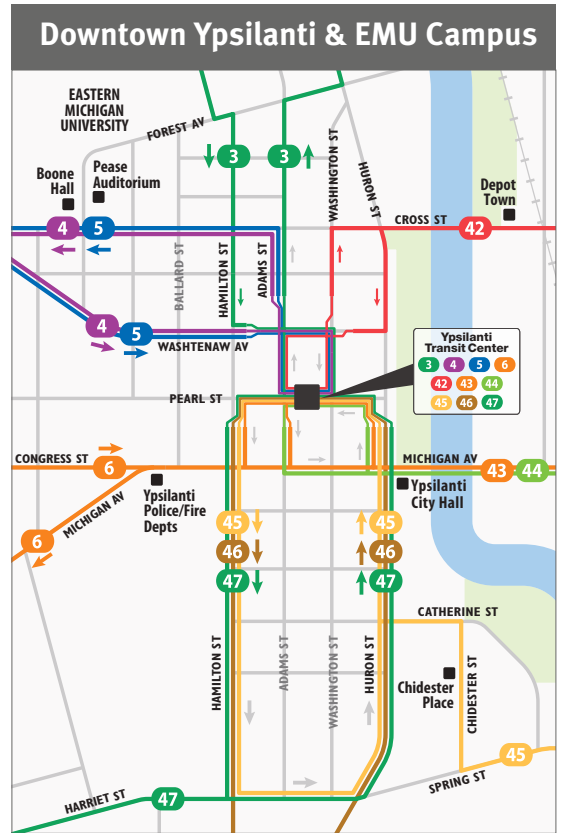

Table of Contents

Downtown Ann Arbor, Downtown Ypsilanti, & Campus Maps.....	3
Transit Center Boarding Locations.....	3
TheRide System Map.....	4-5
Fixed-Route Fare Information.....	5
Winter 2022 Service Updates.....	6-7
FlexRide Information.....	8-9
A-Ride Information.....	10
GoldRide Information.....	11

Route Maps & Schedules

Rt 3: Huron River.....	12-13
Rt 4: Washtenaw.....	14-17
Rt 5: Packard.....	18-21
Rt 6: Ellsworth.....	22-25
Rt 22: Pontiac-Dhu Varren.....	26-29
Rt 23: Plymouth.....	30-33
Rt 24: Eisenhower-Golfside.....	34-37
Rt 25: Ann Arbor-Saline Rd.....	38-39
Rt 26: Scio Church.....	40-41
Rt 27: W. Stadium-Oak Valley.....	42-43
Rt 28: Pauline.....	44-45
Rt 29: Liberty.....	46-47
Rt 30: Jackson Rd.....	48-49
Rt 31: Dexter Ave.....	50-51
Rt 32: Miller-Maple.....	52-53
Rt 33: Newport.....	54
Rt 34: Maple-Dexter.....	55
Rt 42: Forest-MacArthur.....	56-57
Rt 43: E. Michigan Ave.....	58
Rt 44: Ecorse-Tyler.....	59
Rt 45: Grove.....	60
Rt 46: Huron-Paint Creek.....	61-62
Rt 47: Harriet-W. Michigan.....	63
Rt 61: U-M Miller.....	64
Rt 62: U-M State.....	65
Rt 63: U-M Pontiac.....	66
Rt 64: Geddes-E. Stadium.....	67
Rt 65: U-M-Downtown-Green.....	68
Rt 66: Carpenter-Huron Pkwy.....	69-70
Rt 68: Harris-Ford.....	71

Transit Centers & Boarding Location Maps

TheRide operates two transit centers. Most Ann Arbor routes originate at the Blake Transit Center at :00, :15, :30 or :45 minutes past the hour to coordinate transfers.

Most Ypsilanti routes originate at the Ypsilanti Transit Center at :00, :15, :30 or :45 minutes past the hour to coordinate transfers.

TheRide System Map

Effective January 23, 2022

TRIP PLANNING STEPS

- 1 Locate your starting point
- 2 Locate your destination
- 3 Locate the bus route nearest to both on the map