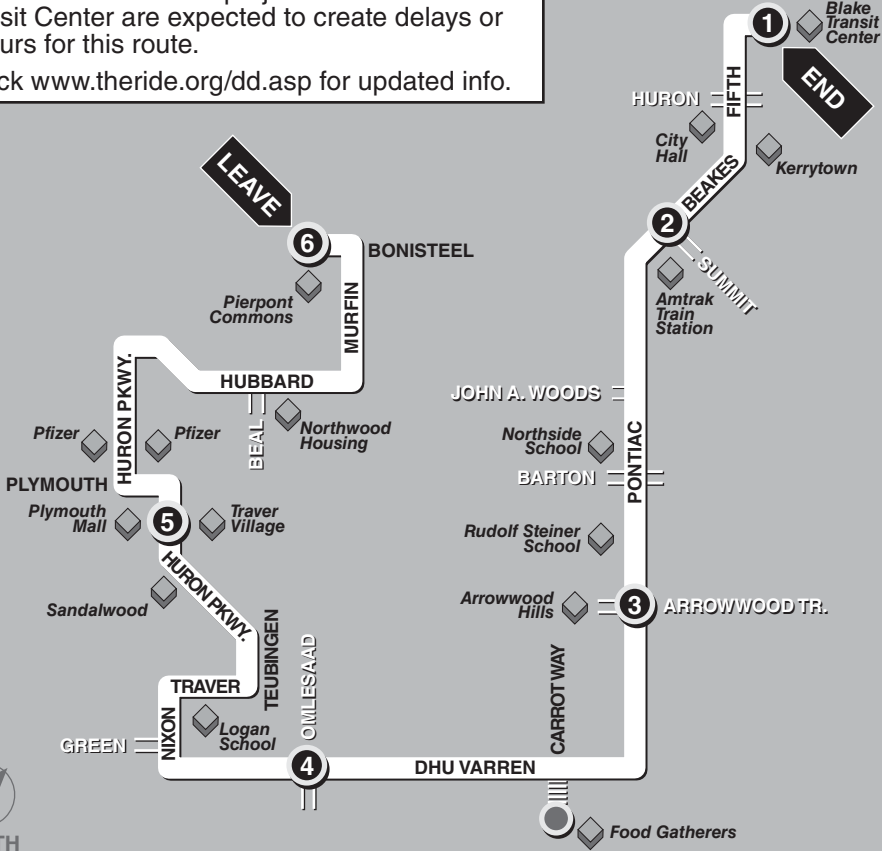

NOTICE: Construction projects near the Blake Transit Center are expected to create delays or detours for this route.

Check www.theride.org/dd.asp for updated info.

MONDAY - FRIDAY

	Pierpont Commons	Plymouth Mall	Dhu Varren & Omlesaad	Arrowwood Hills	Beakes & Summit	Blake Transit Center
	6	5	4	3	2	1
START						END
A M						
—	—	6:52	6:59	6:34	6:38	6:45
7:15	7:22	7:29	7:04	7:08	7:15	7:45
7:45	7:52	7:59	7:34	7:38	7:45	8:15
8:15	8:22	8:29	8:04	8:08	8:15	8:45
8:45	8:52	8:59	8:34	8:38	8:45	9:15
9:15	9:22	9:29	9:04	9:08	9:15	9:45
9:45	9:52	9:59	9:34	9:38	9:45	10:15
10:15	10:22	10:29	10:04	10:08	10:15	10:45
10:45	10:52	10:59	10:34	10:38	10:45	11:15
11:15	11:22	11:29	11:04	11:08	11:15	11:45
11:45	11:52	11:59	11:34	11:38	11:45	12:15
12:15	12:22	12:29	12:04	12:08	12:15	12:45
P M						
12:45	12:52	12:59	12:34	12:38	12:45	1:15
1:15	1:22	1:29	1:04	1:08	1:15	1:45
1:45	1:52	1:59	1:34	1:38	1:45	2:15
2:15	2:22	2:29	2:04	2:08	2:15	2:45
2:45	2:52	2:59	2:34	2:38	2:45	3:15
3:15	3:22	3:29	3:04	3:08	3:15	3:45
—	3:35 [□]	3:39 [□]	3:34	3:38	3:45	—
3:45	3:52	3:59	3:43 [□]	—	—	4:15
4:15	4:22	4:29	4:04	4:08	4:15	4:45
			4:34	4:38	4:45	

[□]School trip - operates only when Huron High School is in session on full days.

Schedule continues on next page...

MONDAY - FRIDAY (con't)

	Pierpont Commons	Plymouth Mall	Dhu Varren & Omlesaad	Arrowwood Hills	Beakes & Summit	Blake Transit Center
	6	5	4	3	2	1
	START					END
P M ▼	4:45	4:52	4:59	5:04	5:08	5:15
	5:15	5:22	5:29	5:34	5:38	5:45
	5:45	5:52	5:59	6:04	6:08	6:15
	6:15	6:22	6:29	6:34	6:38	6:45
	6:45	6:52	6:59	7:04	7:08	7:15
	7:45	7:52	7:59	8:04	8:08	8:15
	8:45	8:52	8:59	9:04	9:08	9:15
	9:45	9:52	9:59	10:04	10:08	10:15

*Trip begins at FoodGatherers.