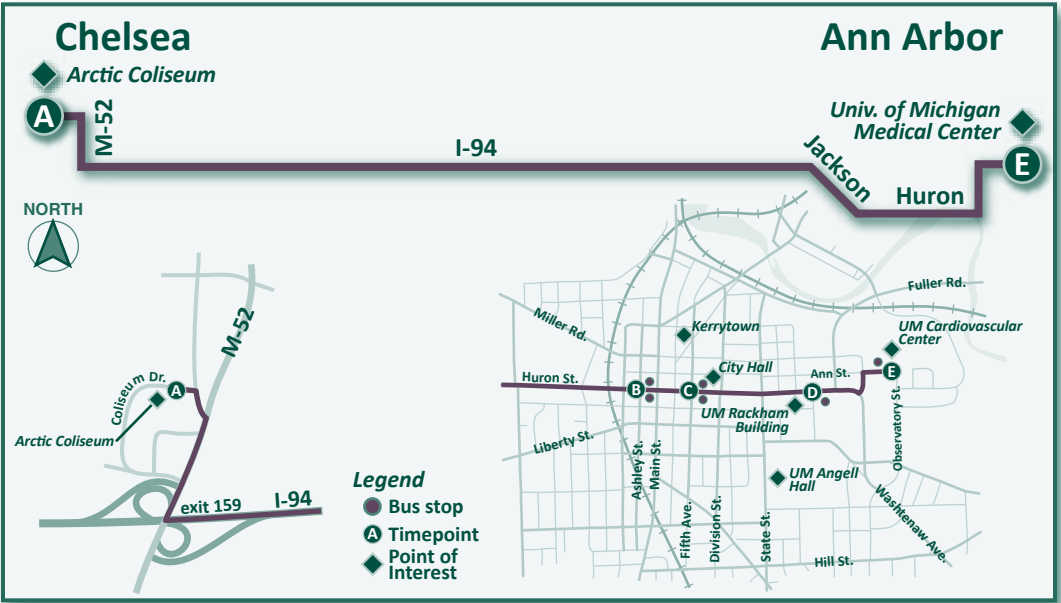

# COMMUTER EXPRESS

**BUS STARTS AT**  
 Arctic Coliseum  
 in Chelsea

**Huron & Ashley**  
 in Ann Arbor

**Huron & Fifth**  
 in Ann Arbor

**Huron & Fletcher**  
 in Ann Arbor

**BUS ENDS AT**  
 Ann & Observatory  
 at UM Medical Ctr.

## TO ANN ARBOR

A.M.	A	B	C	D	E
	6:09	6:33	6:34	6:37	6:40
	7:08	7:36	7:37	7:42	7:45

**BUS STARTS AT**  
 Huron & Fletcher  
 in Ann Arbor

**Ann & Observatory**  
 at UM Medical Ctr.

**Huron & Fifth**  
 in Ann Arbor

**Huron & Ashley**  
 in Ann Arbor

**BUS ENDS AT**  
 Arctic Coliseum  
 in Chelsea

## TO CHELSEA

P.M.	D	E	C	B	A
	3:44	3:47	3:50	3:51	4:15
	5:12	5:15	5:19	5:20	5:44