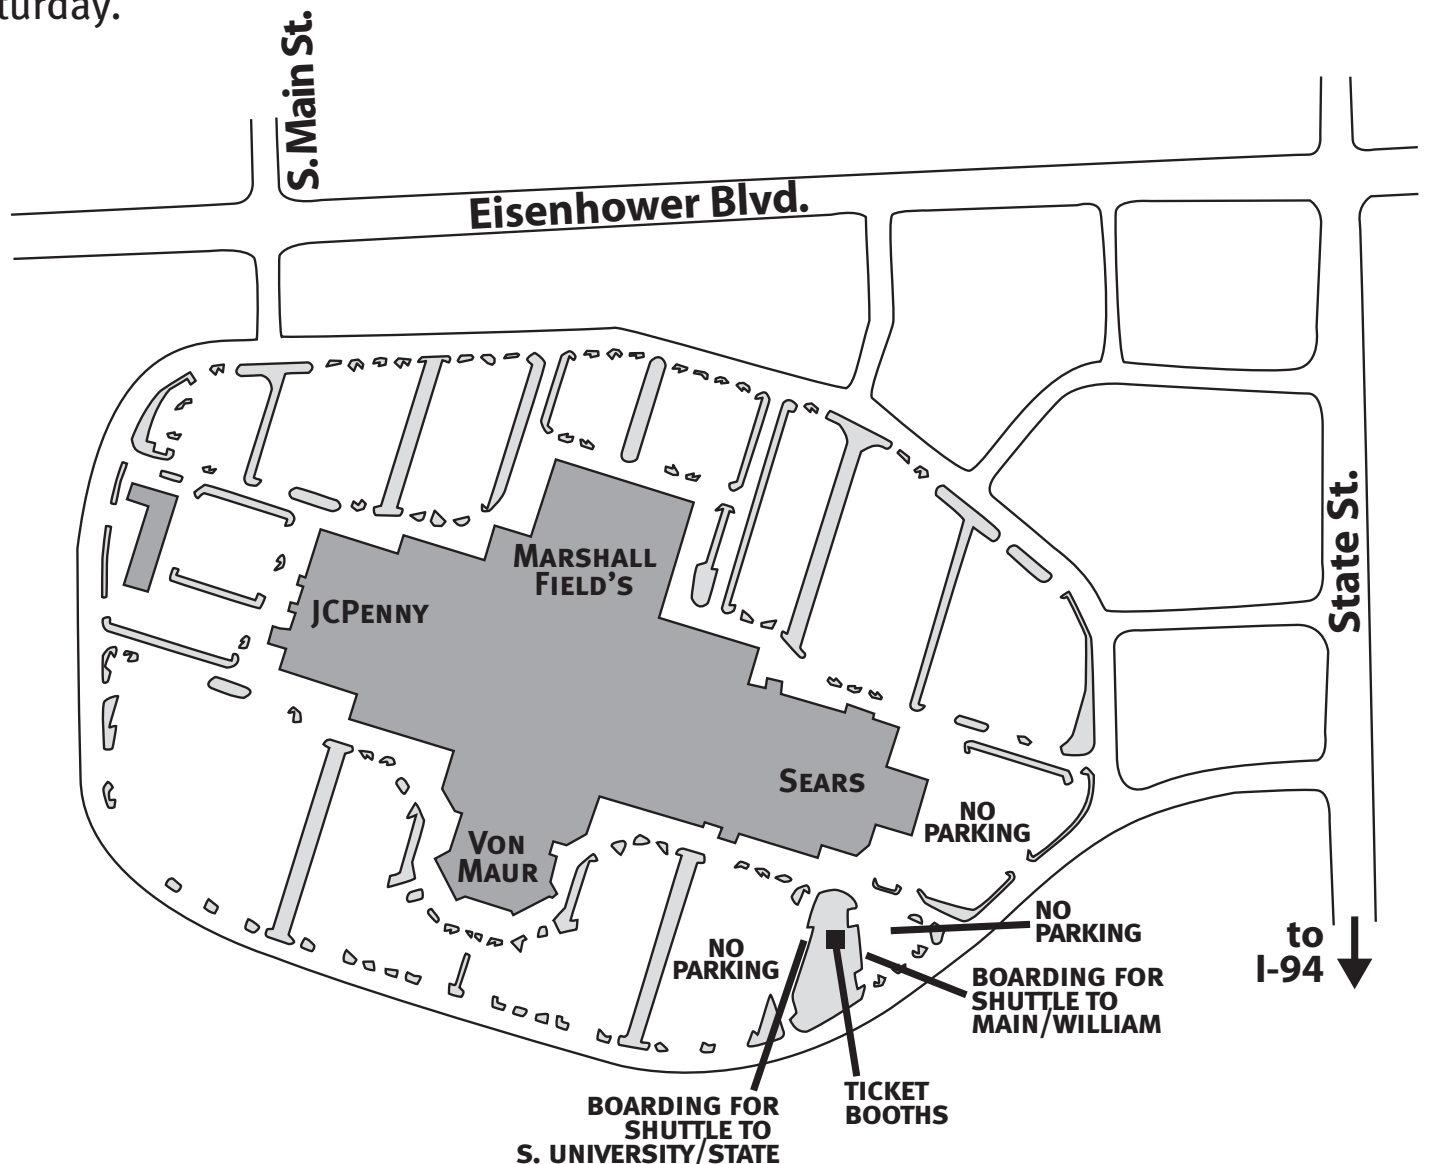

AATA Art Fair Parking & Shuttles at Briarwood Mall

AATA operates shuttles from Briarwood Mall to the Ann Arbor Art Fairs in downtown Ann Arbor. Two shuttles run from Briarwood: one goes to the corner of State Street and South University; the other to Main Street at William.

FARES: \$1.25 for a one-way adult trip. Students (K-12) and Fare Deal card holders ride for 60 cents, and children 5 or younger and Senior and A-Ride card holders ride free.

Shuttles run from 9:00 am - 10:00 pm, Wednesday - Friday, and 9:00 am - 7:00 pm., Saturday.

For further information on the Art Fair shuttles, contact AATA at 734.973.6500 or visit www.TheRide.org.