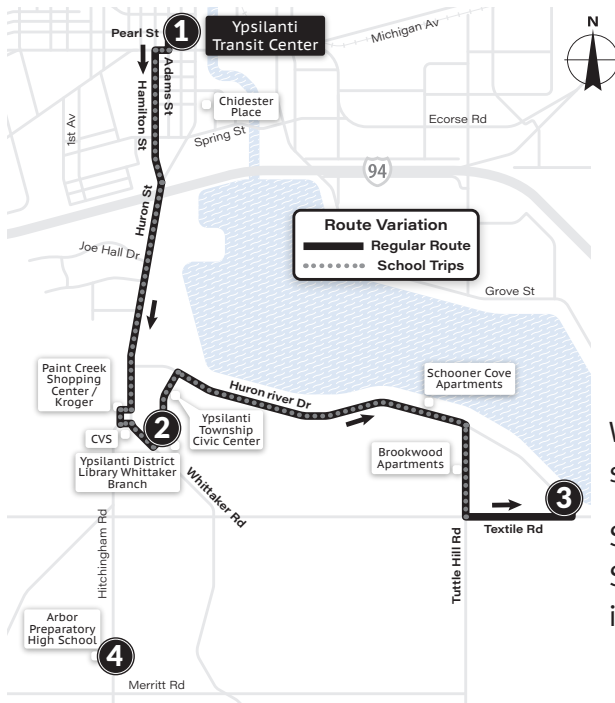

46 Huron-Paint Creek

To Huron River & Textile

Weekday service to Arbor Prep HS on select trips. See schedule for details.

Service also provided via **FlexRide-East**. See the FlexRide Service page for more information.

MONDAY-FRIDAY			
Ypsilanti Transit Center ①	Ypsilanti District Library ②	Huron River & Textile ③	Arbor Prep School ④
6:00a	6:09a	6:19a	—
6:30a	6:39a	6:49a	—
7:00a	7:09a	—	7:19a
7:30a	7:39a	—	7:49a
8:00a	8:09a	8:19a	—
8:30a	8:39a	8:49a	—
9:00a	9:09a	9:19a	—
9:30a	9:39a	9:49a	—
10:00a	10:09a	10:19a	—
10:30a	10:39a	10:49a	—
11:00a	11:09a	11:19a	—
11:30a	11:39a	11:49a	—
12:00p	12:09p	12:19p	—
12:30p	12:39p	12:49p	—
1:00p	1:09p	1:19p	—
1:30p	1:39p	1:49p	—
2:00p	2:09p	2:19p	—
2:30p	2:39p	2:49p	—
3:00p	3:09p	—	3:19p
3:30p	3:39p	3:49p	—
4:00p	4:09p	—	4:19p
4:30p	4:39p	4:49p	—
5:00p	5:09p	5:19p	—
5:30p	5:39p	5:49p	—
6:00p	6:09p	6:19p	—
6:30p	6:39p	6:49p	—
7:00p	7:09p	7:19p	—
8:00p	8:09p	8:19p	—
9:00p	9:09p	9:19p	—
10:00p	10:09p	10:19p	—

SATURDAY		
Ypsilanti Transit Center ①	Ypsilanti District Library ②	Huron River & Textile ③
8:00a	8:09a	8:19a
9:00a	9:09a	9:19a
10:00a	10:09a	10:19a
11:00a	11:09a	11:19a
12:00p	12:09p	12:19p
1:00p	1:09p	1:19p
2:00p	2:09p	2:19p
3:00p	3:09p	3:19p
4:00p	4:09p	4:19p
5:00p	5:09p	5:19p
6:00p	6:09p	6:19p
7:00p	7:09p	7:19p
8:00p	8:09p	8:19p
9:00p	9:09p	9:19p
10:00p	10:09p	10:19p
SUNDAY		
9:00a	9:09a	9:19a
10:00a	10:09a	10:19a
11:00a	11:09a	11:19a
12:00p	12:09p	12:19p
1:00p	1:09p	1:19p
2:00p	2:09p	2:19p
3:00p	3:09p	3:19p
4:00p	4:09p	4:19p
5:00p	5:09p	5:19p
6:00p	6:09p	6:19p
7:00p	7:09p	7:19p