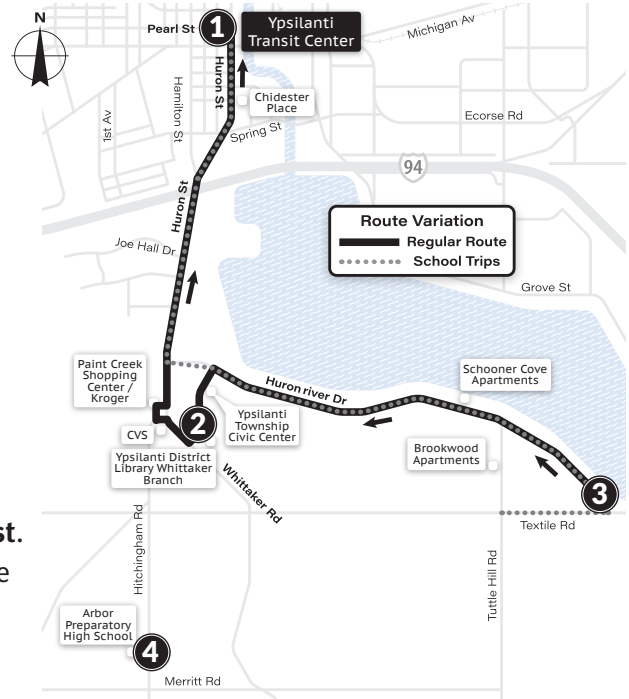

46 Huron-Paint Creek

To Huron River & Textile

Weekday service to Arbor Prep HS on select trips. See schedule for details.

Service also provided via **FlexRide-East**. See the FlexRide Service page for more information.

MONDAY-FRIDAY			
Ypsilanti Transit Center ①	Ypsilanti District Library ②	Huron River & Textile ③	Arbor Prep School ④
6:00a	6:09a	6:19a	—
6:30a	6:39a	6:49a	—
7:00a	7:09a	—	7:19a
7:30a	7:39a	—	7:49a
8:00a	8:09a	8:19a	—
8:30a	8:39a	8:49a	—
9:00a	9:09a	9:19a	—
9:30a	9:39a	9:49a	—
10:00a	10:09a	10:19a	—
10:30a	10:39a	10:49a	—
11:00a	11:09a	11:19a	—
11:30a	11:39a	11:49a	—
12:00p	12:09p	12:19p	—
12:30p	12:39p	12:49p	—
1:00p	1:09p	1:19p	—
1:30p	1:39p	1:49p	—
2:00p	2:09p	2:19p	—
2:30p	2:39p	2:49p	—
3:00p	3:09p	—	3:19p
3:30p	3:39p	3:49p	—
4:00p	4:09p	—	4:19p
4:30p	4:39p	4:49p	—
5:00p	5:09p	5:19p	—
5:30p	5:39p	5:49p	—
6:00p	6:09p	6:19p	—
6:30p	6:39p	6:49p	—
7:00p	7:09p	7:19p	—
8:00p	8:09p	8:19p	—
9:00p	9:09p	9:19p	—
10:00p	10:09p	10:19p	—

SATURDAY		
Ypsilanti Transit Center ①	Ypsilanti District Library ②	Huron River & Textile ③
8:00a	8:09a	8:19a
9:00a	9:09a	9:19a
10:00a	10:09a	10:19a
11:00a	11:09a	11:19a
12:00p	12:09p	12:19p
1:00p	1:09p	1:19p
2:00p	2:09p	2:19p
3:00p	3:09p	3:19p
4:00p	4:09p	4:19p
5:00p	5:09p	5:19p
6:00p	6:09p	6:19p
7:00p	7:09p	7:19p
8:00p	8:09p	8:19p
9:00p	9:09p	9:19p
10:00p	10:09p	10:19p
SUNDAY		
9:00a	9:09a	9:19a
10:00a	10:09a	10:19a
11:00a	11:09a	11:19a
12:00p	12:09p	12:19p
1:00p	1:09p	1:19p
2:00p	2:09p	2:19p
3:00p	3:09p	3:19p
4:00p	4:09p	4:19p
5:00p	5:09p	5:19p
6:00p	6:09p	6:19p
7:00p	7:09p	7:19p