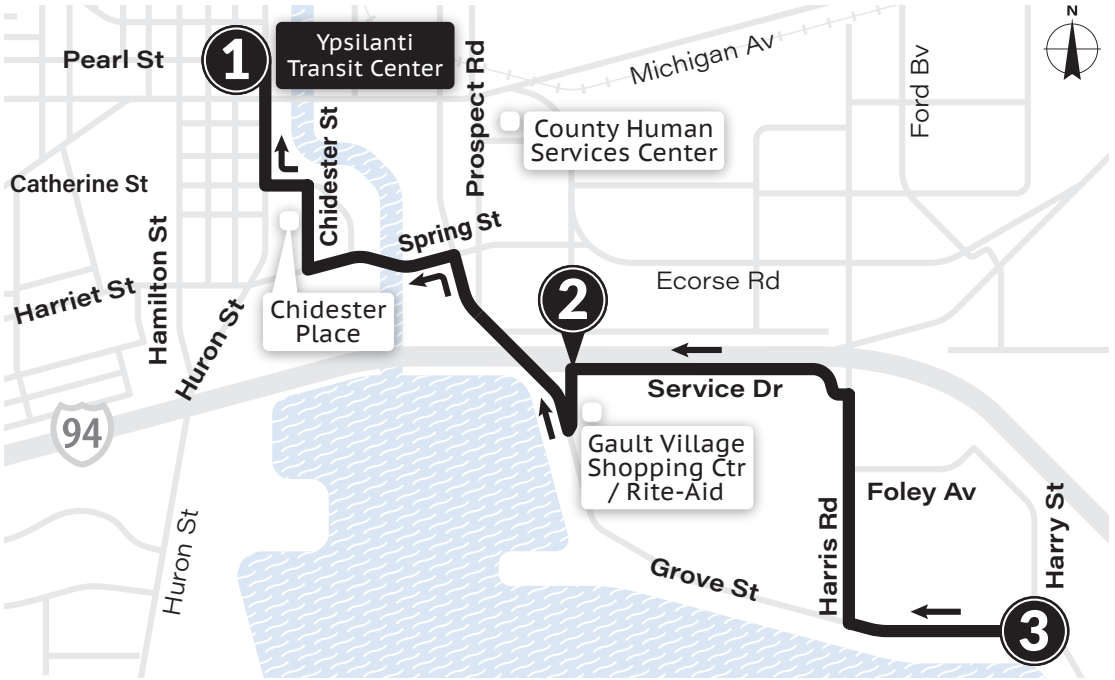

MONDAY-FRIDAY		
Harry & Grove ③	Gault Village ②	Ypsilanti Transit Center ①
6:45a	6:50a	6:57a
7:15a	7:20a	7:27a
7:45a	7:50a	7:57a
8:15a	8:20a	8:27a
8:45a	8:50a	8:57a
9:15a	9:20a	9:27a
9:45a	9:50a	9:57a
10:15a	10:20a	10:27a
10:45a	10:50a	10:57a
11:15a	11:20a	11:27a
11:45a	11:50a	11:57a
12:15p	12:20p	12:27p
12:45p	12:50p	12:57p
1:15p	1:20p	1:27p
1:45p	1:50p	1:57p
2:15p	2:20p	2:27p
2:45p	2:50p	2:57p
3:15p	3:20p	3:27p
3:45p	3:50p	3:57p
4:15p	4:20p	4:27p
4:45p	4:50p	4:57p
5:15p	5:20p	5:27p
5:45p	5:50p	5:57p
6:15p	6:20p	6:27p
7:15p	7:20p	7:27p
8:15p	8:20p	8:27p
9:15p	9:20p	9:27p
10:15p	10:20p	10:27p

SATURDAY		
Harry & Grove ③	Gault Village ②	Ypsilanti Transit Center ①
8:15a	8:20a	8:27a
9:15a	9:20a	9:27a
10:15a	10:20a	10:27a
11:15a	11:20a	11:27a
12:15p	12:20p	12:27p
1:15p	1:20p	1:27p
2:15p	2:20p	2:27p
3:15p	3:20p	3:27p
4:15p	4:20p	4:27p
5:15p	5:20p	5:27p
6:15p	6:20p	6:27p
7:15p	7:20p	7:27p
8:15p	8:20p	8:27p
9:15p	9:20p	9:27p
SUNDAY		
9:15a	9:20a	9:27a
10:15a	10:20a	10:27a
11:15a	11:20a	11:27a
12:15p	12:20p	12:27p
1:15p	1:20p	1:27p
2:15p	2:20p	2:27p
3:15p	3:20p	3:27p
4:15p	4:20p	4:27p
5:15p	5:20p	5:27p
6:15p	6:20p	6:27p
7:15p	7:20p	7:27p