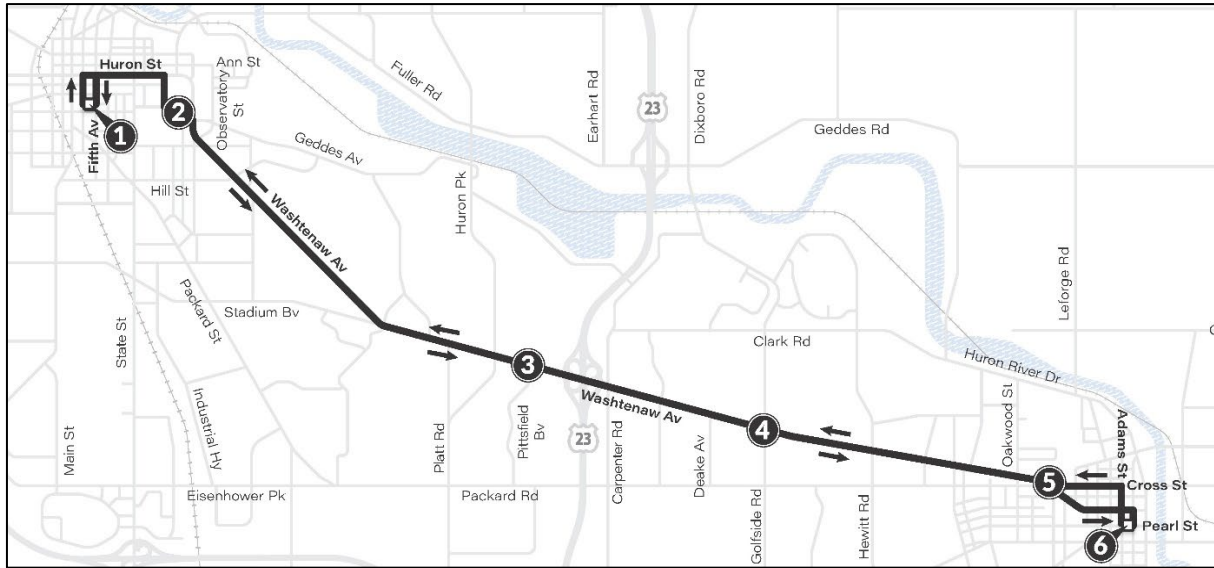

THERIDE - PROPOSED SCHEDULE FOR 2024 SERVICE IMPROVEMENTS

DRAFT - v2 11/3/23

WASHTENAW EXPRESS

No Saturday or Sunday Service

Weekdays

To Blake Transit Center

Ypsilanti Transit Ctr	Blake Transit Ctr
6:45 AM	7:16 AM
7:15 AM	7:46 AM
7:45 AM	8:16 AM
8:15 AM	8:46 AM
8:45 AM	9:16 AM
9:15 AM	9:46 AM
9:45 AM	10:16 AM
10:15 AM	10:46 AM
10:45 AM	11:16 AM
11:15 AM	11:46 AM
11:45 AM	12:16 PM
12:15 PM	12:49 PM
12:45 PM	1:19 PM
1:15 PM	1:49 PM
1:45 PM	2:19 PM
2:15 PM	2:49 PM
2:45 PM	3:19 PM
3:15 PM	3:49 PM
3:45 PM	4:19 PM
4:15 PM	4:49 PM
4:45 PM	5:19 PM
5:15 PM	5:49 PM
5:45 PM	6:19 PM
6:15 PM	6:49 PM

To Ypsilanti Transit Center

Blake Transit Center	Ypsilanti Transit Ctr
6:00 AM	6:30 AM
6:30 AM	7:00 AM
7:00 AM	7:30 AM
7:30 AM	8:00 AM
8:00 AM	8:30 AM
8:30 AM	9:00 AM
9:00 AM	9:30 AM
9:30 AM	10:00 AM
10:00 AM	10:30 AM
10:30 AM	11:00 AM
11:00 AM	11:30 AM
11:30 AM	12:00 PM
12:00 PM	12:37 PM
12:30 PM	1:07 PM
1:00 PM	1:37 PM
1:30 PM	2:07 PM
2:00 PM	2:37 PM
2:30 PM	3:07 PM
3:00 PM	3:37 PM
3:30 PM	4:07 PM
4:00 PM	4:37 PM
4:30 PM	5:07 PM
5:00 PM	5:37 PM
5:30 PM	6:07 PM