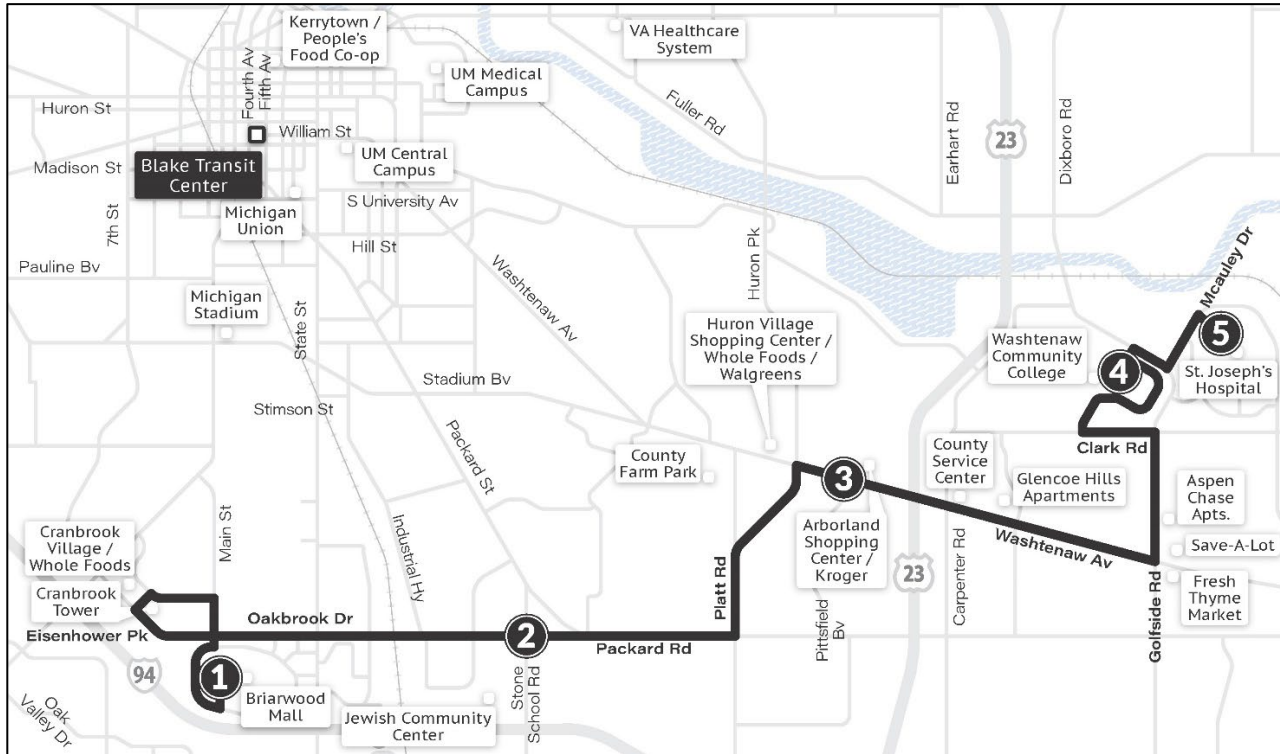

**THERIDE – PROPOSED ROUTE 24 ADJUSTMENTS FOR 2024 SERVICE IMPROVEMENTS
DRAFT - v2 11/3/23**

Route 24 will be shortened to provide service between the Cranbrook Tower area, Briarwood Mall, and Saint Joseph's Hospital/Trinity Health area.

NAME AND NUMBER CHANGE

Route 24's number will be changed to 67. The name will remain as 'Eisenhower – Golfside'.

ROUTING ALTERATIONS

This new routing will be operated 7 days a week, with service extended to Washtenaw Community College and Saint Joseph's Hospital/Trinity Health on Sundays.

The segment between Briarwood Mall and the Blake Transit Center will be replaced by Route 6B. Transfers will be available at Briarwood Mall.

HOURS OF OPERATION/DAYS OF WEEK

Service will continue to operate every 30 to 60 minutes 7 days a week.

NEW = new trips proposed for 2024

Weekdays

To Briarwood Mall

St Joseph's Hosp Briarwood Mall

6:13 AM	7:03 AM
6:43 AM	7:33 AM
7:13 AM	8:03 AM
7:43 AM	8:33 AM
8:13 AM	9:03 AM
8:43 AM	9:33 AM
9:24 AM	10:03 AM
9:54 AM	10:33 AM
10:24 AM	11:03 AM
10:54 AM	11:33 AM
11:24 AM	12:03 PM
11:54 AM	12:33 PM
12:24 PM	1:03 PM
12:54 PM	1:33 PM
1:24 PM	2:03 PM