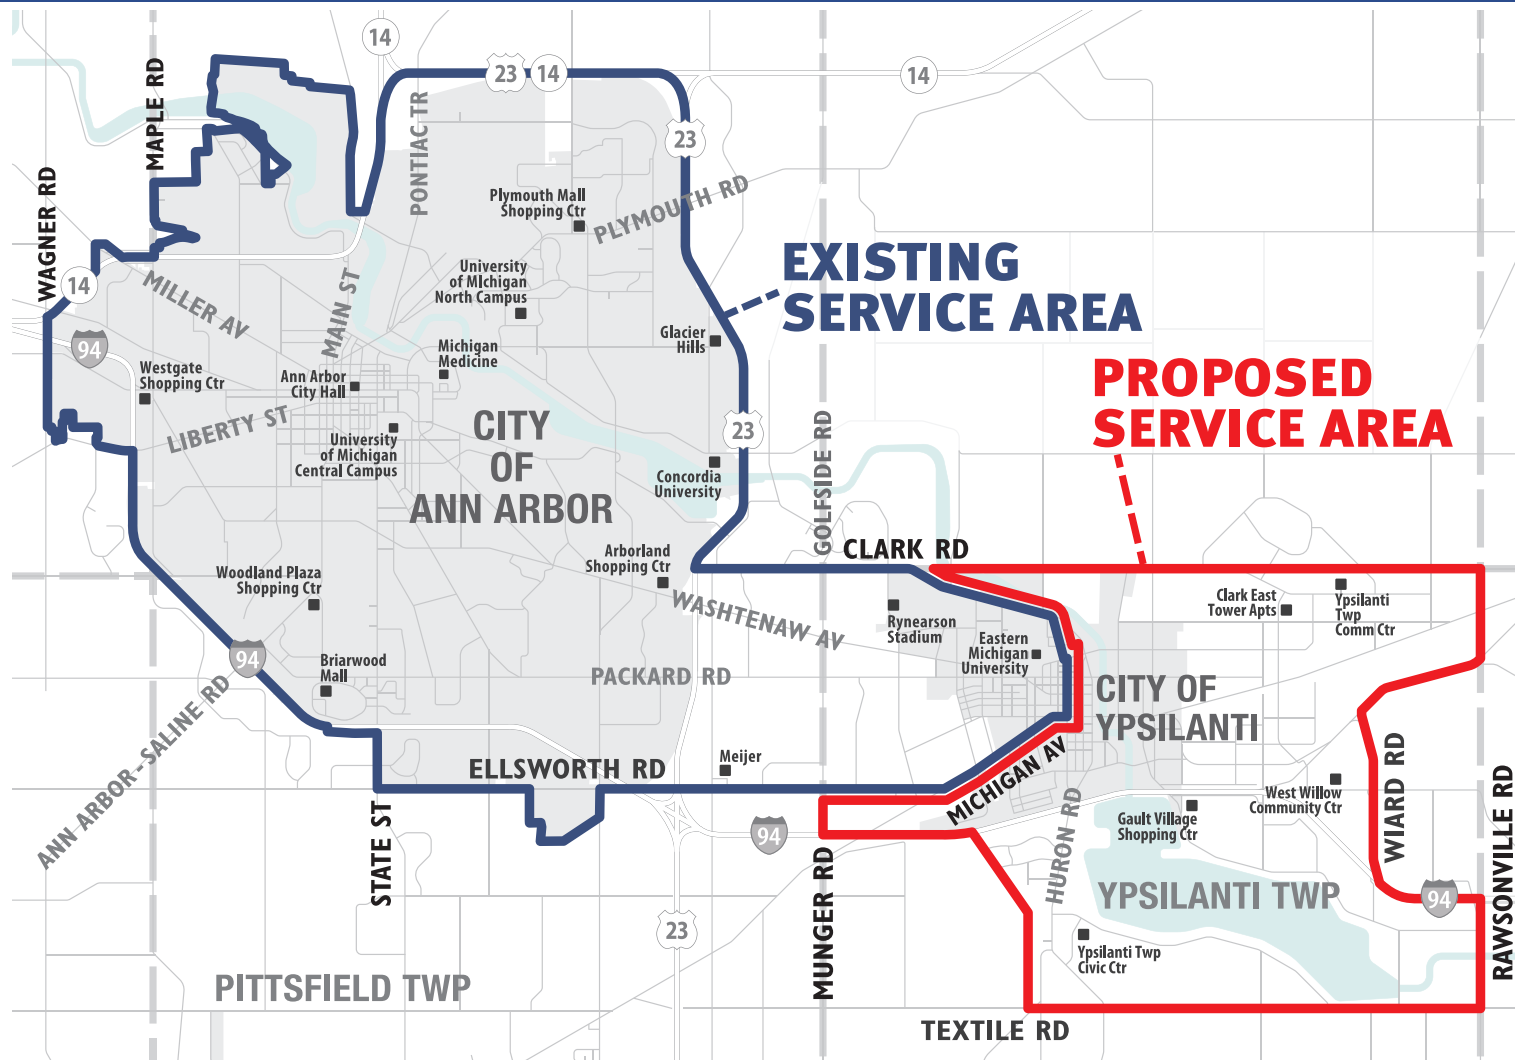

FlexRide Late Night & Holiday Service

- Coverage for all of the City of Ypsilanti and Ypsilanti Township north of Textile Road to match fixed-route bus service area
- Hours of service extended to match new fixed-route hours
- More vehicles added to reduce wait times
- New technologies for trip bookings/routings