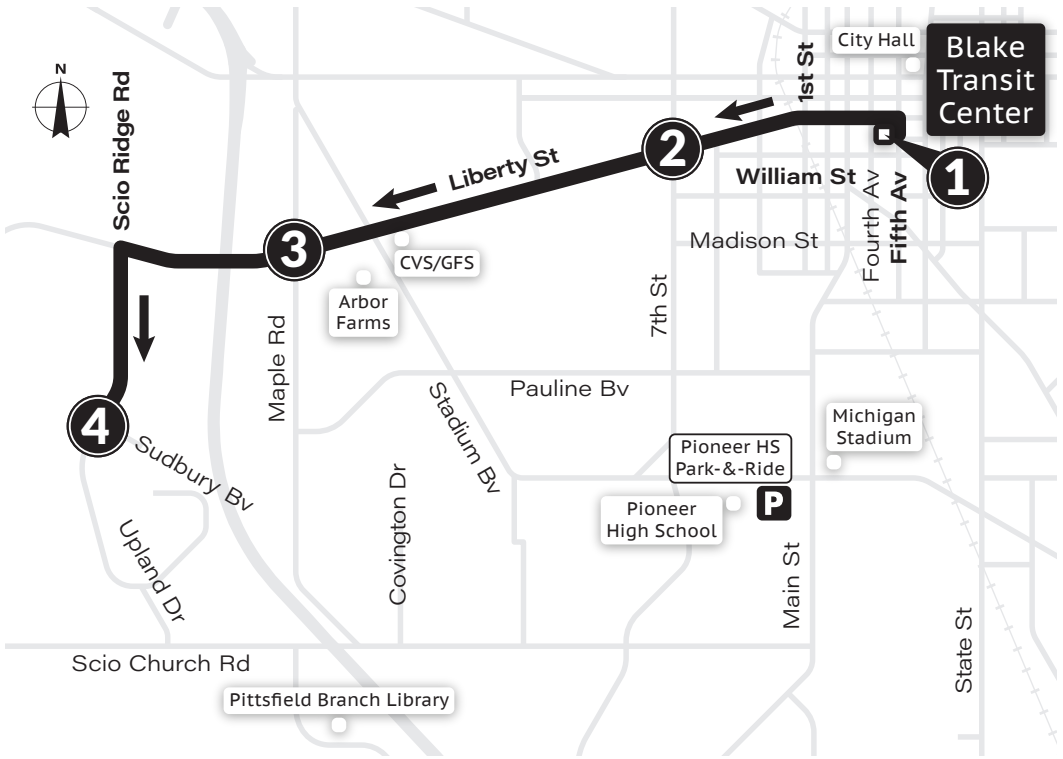

SATURDAY			
Scio Ridge & Sudbury 4	Scio Church & Covington 5	Pioneer High School Park-&-Ride 6	Blake Transit Center 1
8:26a	8:30a	8:33a	8:42a
9:26a	9:30a	9:33a	9:42a
10:26a	10:30a	10:33a	10:42a
11:26a	11:30a	11:33a	11:42a
12:26p	12:30p	12:33p	12:42p
1:26p	1:30p	1:33p	1:42p
2:26p	2:30p	2:33p	2:42p
3:26p	3:30p	3:33p	3:42p
4:26p	4:30p	4:33p	4:42p
5:26p	5:30p	5:33p	5:42p
6:26p	6:30p	6:33p	6:42p
7:26p	7:30p	7:33p	7:42p
8:26p	8:30p	8:33p	8:42p
9:26p	9:30p	9:33p	9:42p
10:26p	10:30p	10:33p	10:42p

No Weekday Evening or Sunday Service

Traveling in the opposite direction?

See Route 26

MONDAY-FRIDAY			
Blake Transit Center 1	Liberty & Seventh 2	Liberty & Maple 3	Scio Ridge & Sudbury 4
6:45a	6:49a	6:53a	6:56a
7:15a	7:19a	7:23a	7:26a
7:45a	7:49a	7:53a	7:56a
8:15a	8:19a	8:23a	8:26a
8:45a	8:49a	8:53a	8:56a
9:15a	9:19a	9:23a	9:26a
9:45a	9:49a	9:53a	9:56a
10:15a	10:19a	10:23a	10:26a
10:45a	10:49a	10:53a	10:56a
11:45a	11:49a	11:53a	11:56a
12:45p	12:49p	12:53p	12:56p
1:45p	1:49p	1:53p	1:56p
2:45p	2:49p	2:53p	2:56p
3:45p	3:49p	3:53p	3:56p
4:15p	4:19p	4:23p	4:26p
4:45p	4:49p	4:53p	4:46p
5:15p	5:19p	5:23p	5:26p
5:45p	5:49p	5:53p	5:56p
6:15p	6:19p	6:23p	6:26p

SATURDAY			
Blake Transit Center 1	Liberty & Seventh 2	Liberty & Maple 3	Scio Ridge & Sudbury 4
8:15a	8:19a	8:23a	8:26a
9:15a	9:19a	9:23a	9:26a
10:15a	10:19a	10:23a	10:26a
11:15a	11:19a	11:23a	11:26a
12:15p	12:19p	12:23p	12:26p
1:15p	1:19p	1:23p	1:26p
2:15p	2:19p	2:23p	2:26p
3:15p	3:19p	3:23p	3:26p
4:15p	4:19p	4:23p	4:26p
5:15p	5:19p	5:23p	5:26p
6:15p	6:19p	6:23p	6:26p
7:15p	7:19p	7:23p	7:26p
8:15p	8:19p	8:23p	8:26p
9:15p	9:19p	9:23p	9:26p
10:15p	10:19p	10:23p	10:26p

No Weekday Evening or Sunday Service

Traveling in the opposite direction?

See Route 26