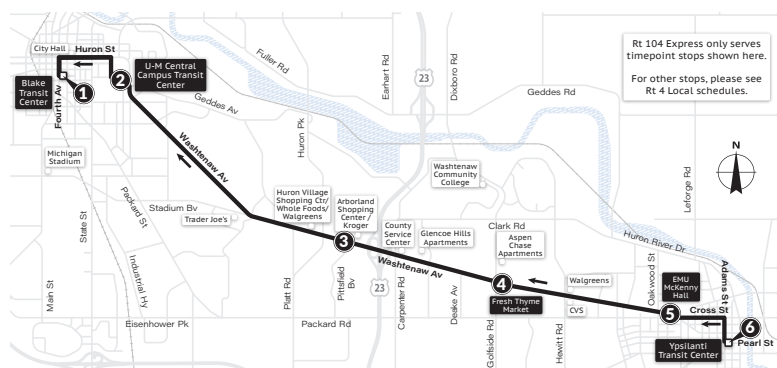

WASHTENAW AVENUE EXPRESS ROUTE

Connecting Ann Arbor and Ypsilanti, faster!

To Blake
Transit Center

Washtenaw Express ROUTE **104**

MONDAY-FRIDAY

Ypsilanti Transit Center 6	Washt. - EMU 5	Washt. & Golfside 4	Washt. & Pittsfield 3	U-M Central Campus Transit Ctr 2	Blake Transit Center 1
6:45a	6:48a	6:53a	6:58a	7:06a	7:16a
7:15a	7:18a	7:23a	7:28a	7:36a	7:46a
7:45a	7:48a	7:53a	7:58a	8:06a	8:16a
8:15a	8:18a	8:23a	8:28a	8:36a	8:46a
8:45a	8:48a	8:53a	8:58a	9:06a	9:16a
9:15a	9:18a	9:23a	9:28a	9:36a	9:46a
9:45a	9:48a	9:53a	9:58a	10:06a	10:16a
10:15a	10:18a	10:23a	10:28a	10:36a	10:46a
10:45a	10:48a	10:53a	10:58a	11:06a	11:16a
11:15a	11:18a	11:23a	11:28a	11:36a	11:46a
11:45a	11:48a	11:53a	11:58a	12:06p	12:16p
12:15p	12:18p	12:23p	12:28p	12:36p	12:46p
12:45p	12:48p	12:53p	12:58p	1:06p	1:16p
1:15p	1:18p	1:23p	1:28p	1:36p	1:46p
1:45p	1:48p	1:53p	1:58p	2:06p	2:16p
2:15p	2:18p	2:23p	2:28p	2:36p	2:46p
2:45p	2:48p	2:53p	2:58p	3:06p	3:16p
3:15p	3:18p	3:23p	3:28p	3:36p	3:46p
3:45p	3:48p	3:54p	4:00p	4:09p	4:19p
4:15p	4:18p	4:24p	4:30p	4:39p	4:49p
4:45p	4:48p	4:54p	5:00p	5:09p	5:19p
5:15p	5:18p	5:24p	5:30p	5:39p	5:49p
5:45p	5:48p	5:54p	6:00p	6:09p	6:19p
6:15p	6:18p	6:24p	6:30p	6:39p	6:49p