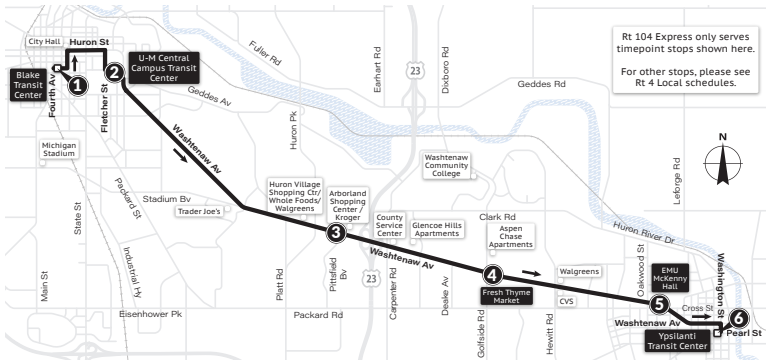

No Saturday or Sunday Service

Visit TheRide.org for more information.

WASHTENAW AVENUE EXPRESS ROUTE

Connecting Ann Arbor and Ypsilanti, faster!

To Ypsilanti
Transit Center

Washtenaw Express ROUTE 104

MONDAY-FRIDAY					
Blake Transit Center	U-M Central Campus Transit Ctr	Washt. & Pittsfield	Washt. & Golfside	Washt. - EMU	Ypsilanti Transit Center
1	2	3	4	5	6
6:00a	6:05a	6:17a	6:22a	6:27a	6:30a
6:30a	6:35a	6:47a	6:52a	6:57a	7:00a
7:00a	7:05a	7:17a	7:22a	7:27a	7:30a
7:30a	7:35a	7:47a	7:52a	7:57a	8:00a
8:00a	8:05a	8:17a	8:22a	8:27a	8:30a
8:30a	8:35a	8:47a	8:52a	8:57a	9:00a
9:00a	9:05a	9:17a	9:22a	9:27a	9:30a
9:30a	9:35a	9:47a	9:52a	9:57a	10:00a
10:00a	10:05a	10:17a	10:22a	10:27a	10:30a
10:30a	10:35a	10:47a	10:52a	10:57a	11:00a
11:00a	11:05a	11:17a	11:22a	11:27a	11:30a
11:30a	11:35a	11:47a	11:52a	11:57a	12:00p
12:00p	12:05p	12:17p	12:22p	12:27p	12:30p
12:30p	12:35p	12:47p	12:52p	12:57p	1:00p
1:00p	1:05p	1:17p	1:22p	1:27p	1:30p
1:30p	1:35p	1:47p	1:52p	1:57p	2:00p
2:00p	2:05p	2:17p	2:22p	2:27p	2:30p
2:30p	2:35p	2:47p	2:52p	2:57p	3:00p
3:00p	3:05p	3:17p	3:22p	3:27p	3:30p
3:30p	3:35p	3:52p	3:57p	4:02p	4:07p
4:00p	4:05p	4:22p	4:27p	4:32p	4:37p
4:30p	4:35p	4:52p	4:57p	5:02p	5:07p
5:00p	5:05p	5:22p	5:27p	5:32p	5:37p
5:30p	5:35p	5:52p	5:57p	6:02p	6:07p