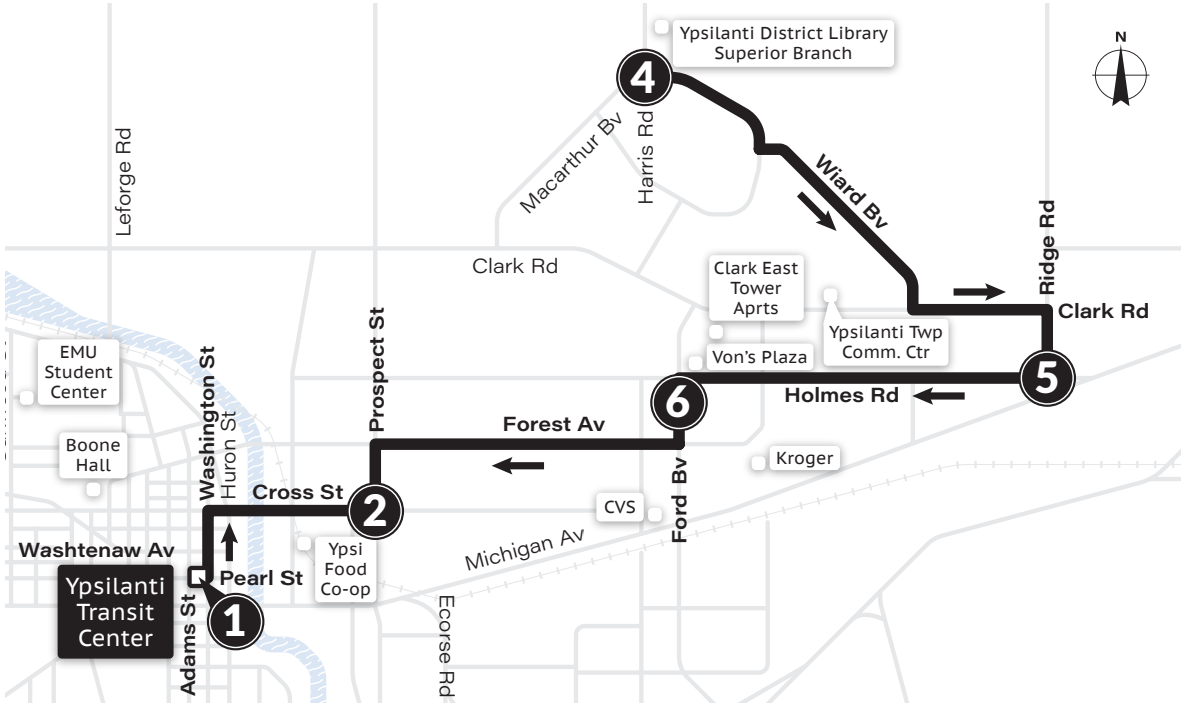

MONDAY-FRIDAY

MacArthur & Harris 4	Holmes & Ridge 5	Ford & Holmes 6	Cross & Prospect 2	Ypsilanti Transit Center 1
6:02a	6:08a	6:13a	6:19a	6:27a
6:32a	6:38a	6:43a	6:49a	6:57a
7:02a	7:08a	7:13a	7:19a	7:27a
7:32a	7:38a	7:43a	7:49a	7:57a
8:02a	8:08a	8:13a	8:19a	8:27a
8:32a	8:38a	8:43a	8:49a	8:57a
9:02a	9:08a	9:13a	9:19a	9:27a
9:32a	9:38a	9:43a	9:49a	9:57a
10:02a	10:08a	10:13a	10:19a	10:27a
10:32a	10:38a	10:43a	10:49a	10:57a
11:02a	11:08a	11:13a	11:19a	11:27a
11:32a	11:38a	11:43a	11:49a	11:57a
12:02p	12:08p	12:13p	12:19p	12:27p
12:32p	12:38p	12:43p	12:49p	12:57p
1:02p	1:08p	1:13p	1:19p	1:27p
1:32p	1:38p	1:43p	1:49p	1:57p
2:02p	2:08p	2:13p	2:19p	2:27p
2:32p	2:38p	2:43p	2:49p	2:57p
3:02p	3:08p	3:13p	3:19p	3:27p
3:32p	3:38p	3:43p	3:49p	3:57p
4:02p	4:08p	4:13p	4:19p	4:27p
4:32p	4:38p	4:43p	4:49p	4:57p
5:02p	5:08p	5:13p	5:19p	5:27p
5:32p	5:38p	5:43p	5:49p	5:57p
6:02p	6:08p	6:13p	6:19p	6:27p
6:32p	6:38p	6:43p	6:49p	6:57p
7:32p	7:38p	7:43p	7:49p	7:57p
8:32p	8:38p	8:43p	8:49p	8:57p
9:32p	9:38p	9:43p	9:49p	9:57p
10:32p	10:38p	10:43p	10:49p	10:57p

SATURDAY

MacArthur & Harris 4	Holmes & Ridge 5	Ford & Holmes 6	Cross & Prospect 2	Ypsilanti Transit Center 1
7:32a	7:38a	7:43a	7:49a	7:57a
8:32a	8:38a	8:43a	8:49a	8:57a
9:32a	9:38a	9:43a	9:49a	9:57a
10:32a	10:38a	10:43a	10:49a	10:57a
11:32a	11:38a	11:43a	11:49a	11:57a
12:32p	12:38p	12:43p	12:49p	12:57p
1:32p	1:38p	1:43p	1:49p	1:57p
2:32p	2:38p	2:43p	2:49p	2:57p
3:32p	3:38p	3:43p	3:49p	3:57p
4:32p	4:38p	4:43p	4:49p	4:57p
5:32p	5:38p	5:43p	5:49p	5:57p
6:32p	6:38p	6:43p	6:49p	6:57p
7:32p	7:38p	7:43p	7:49p	7:57p
8:32p	8:38p	8:43p	8:49p	8:57p
9:32p	9:38p	9:43p	9:49p	9:57p
10:32p	10:38p	10:43p	10:49p	10:57p

SUNDAY

8:32a	8:38a	8:43a	8:49a	8:57a
9:32a	9:38a	9:43a	9:49a	9:57a
10:32a	10:38a	10:43a	10:49a	10:57a
11:32a	11:38a	11:43a	11:49a	11:57a
12:32p	12:38p	12:43p	12:49p	12:57p
1:32p	1:38p	1:43p	1:49p	1:57p
2:32p	2:38p	2:43p	2:49p	2:57p
3:32p	3:38p	3:43p	3:49p	3:57p
4:32p	4:38p	4:43p	4:49p	4:57p
5:32p	5:38p	5:43p	5:49p	5:57p
6:32p	6:38p	6:43p	6:49p	6:57p