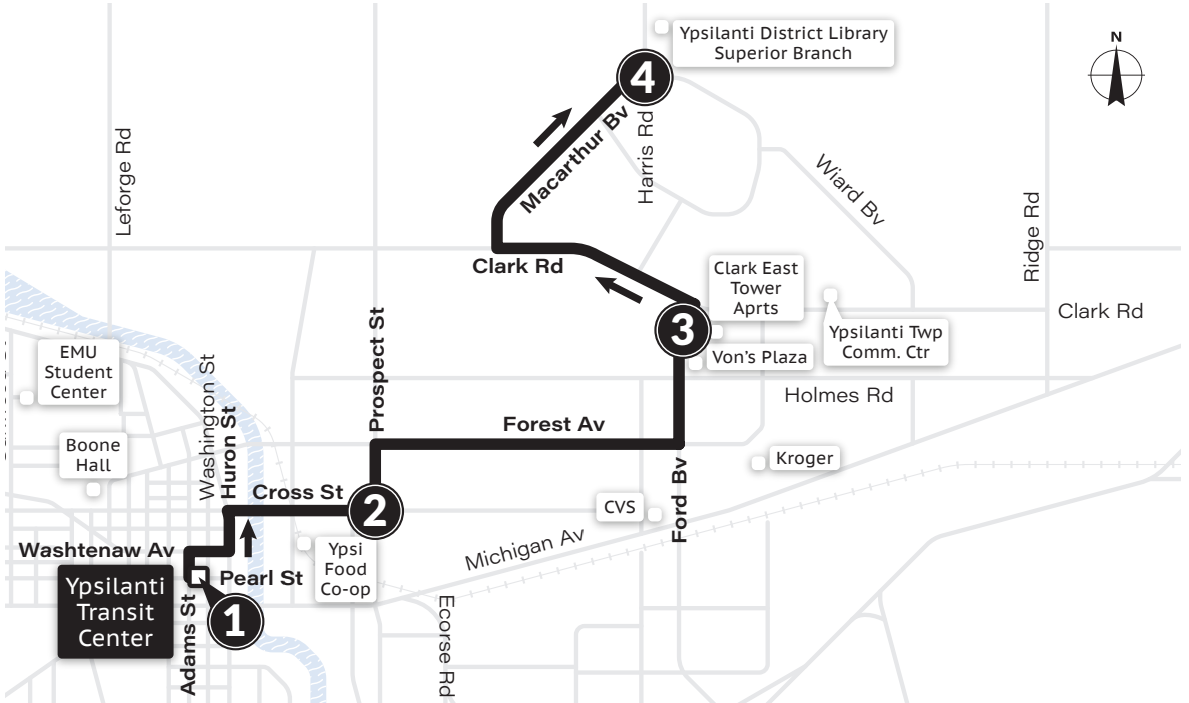

ROUTE **42 MacArthur–Michigan Ave**

To MacArthur & Harris

MONDAY-FRIDAY

Ypsilanti Transit Center 1	Cross & Prospect 2	Clark East Tower 3	MacArthur & Harris 4
6:15a	6:19a	6:26a	6:32a
6:45a	6:49a	6:56a	7:02a
7:15a	7:19a	7:26a	7:32a
7:45a	7:49a	7:56a	8:02a
8:15a	8:19a	8:26a	8:32a
8:45a	8:49a	8:56a	9:02a
9:15a	9:19a	9:26a	9:32a
9:45a	9:49a	9:56a	10:02a
10:15a	10:19a	10:26a	10:32a
10:45a	10:49a	10:56a	11:02a
11:15a	11:19a	11:26a	11:32a
11:45a	11:49a	11:56a	12:02p
12:15p	12:19p	12:26p	12:32p
12:45p	12:49p	12:56p	1:02p
1:15p	1:19p	1:26p	1:32p
1:45p	1:49p	1:56p	2:02p
2:15p	2:19p	2:26p	2:32p
2:45p	2:49p	2:56p	3:02p
3:15p	3:19p	3:26p	3:32p
3:45p	3:49p	3:56p	4:02p
4:15p	4:19p	4:26p	4:32p
4:45p	4:49p	4:56p	5:02p
5:15p	5:19p	5:26p	5:32p
5:45p	5:49p	5:56p	6:02p
6:15p	6:19p	6:26p	6:32p
7:15p	7:19p	7:26p	7:32p
8:15p	8:19p	8:26p	8:32p
9:15p	9:19p	9:26p	9:32p
10:15p	10:19p	10:26p	10:32p

SATURDAY

Ypsilanti Transit Center 1	Cross & Prospect 2	Clark East Tower 3	MacArthur & Harris 4
7:15a	7:19a	7:26a	7:32a
8:15a	8:19a	8:26a	8:32a
9:15a	9:19a	9:26a	9:32a
10:15a	10:19a	10:26a	10:32a
11:15a	11:19a	11:26a	11:32a
12:15p	12:19p	12:26p	12:32p
1:15p	1:19p	1:26p	1:32p
2:15p	2:19p	2:26p	2:32p
3:15p	3:19p	3:26p	3:32p
4:15p	4:19p	4:26p	4:32p
5:15p	5:19p	5:26p	5:32p
6:15p	6:19p	6:26p	6:32p
7:15p	7:19p	7:26p	7:32p
8:15p	8:19p	8:26p	8:32p
9:15p	9:19p	9:26p	9:32p
10:15p	10:19p	10:26p	10:32p

SATURDAY

MacArthur & Harris 4	Holmes & Ridge 5	Ford & Holmes 6	Cross & Prospect 2	Ypsilanti Transit Center 1
7:32a	7:38a	7:43a	7:49a	7:57a
8:32a	8:38a	8:43a	8:49a	8:57a
9:32a	9:38a	9:43a	9:49a	9:57a
10:32a	10:38a	10:43a	10:49a	10:57a
11:32a	11:38a	11:43a	11:49a	11:57a
12:32p	12:38p	12:43p	12:49p	12:57p
1:32p	1:38p	1:43p	1:49p	1:57p
2:32p	2:38p	2:43p	2:49p	2:57p
3:32p	3:38p	3:43p	3:49p	3:57p
4:32p	4:38p	4:43p	4:49p	4:57p
5:32p	5:38p	5:43p	5:49p	5:57p
6:32p	6:38p	6:43p	6:49p	6:57p
7:32p	7:38p	7:43p	7:49p	7:57p
8:32p	8:38p	8:43p	8:49p	8:57p
9:32p	9:38p	9:43p	9:49p	9:57p
10:32p	10:38p	10:43p	10:49p	10:57p