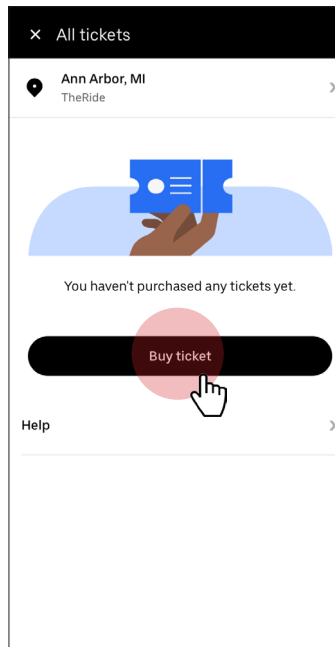

Follow the screens and clicks below to purchase your FootballRide tickets in advance. Log into your account to make a payment. Activate your ticket just before boarding. Apps can connect to other fare payment apps.

1

2

3

4

5

6

7