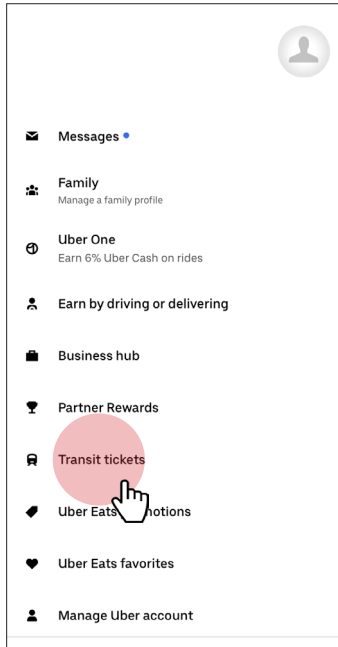

Follow the screens and clicks below to purchase your FootballRide tickets in advance. Log into your account to make a payment. Activate your ticket just before boarding. Apps can connect to other fare payment apps.

1

2

3

4

5

6

7