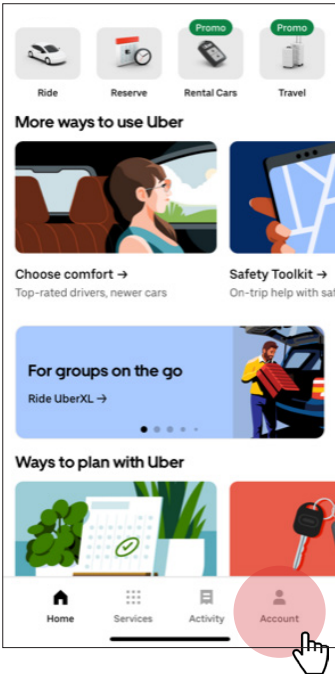

Follow the screens and clicks below to purchase your FootballRide tickets in advance. Log into your account to make a payment. Activate your ticket just before boarding. Apps can connect to other fare payment apps.

1