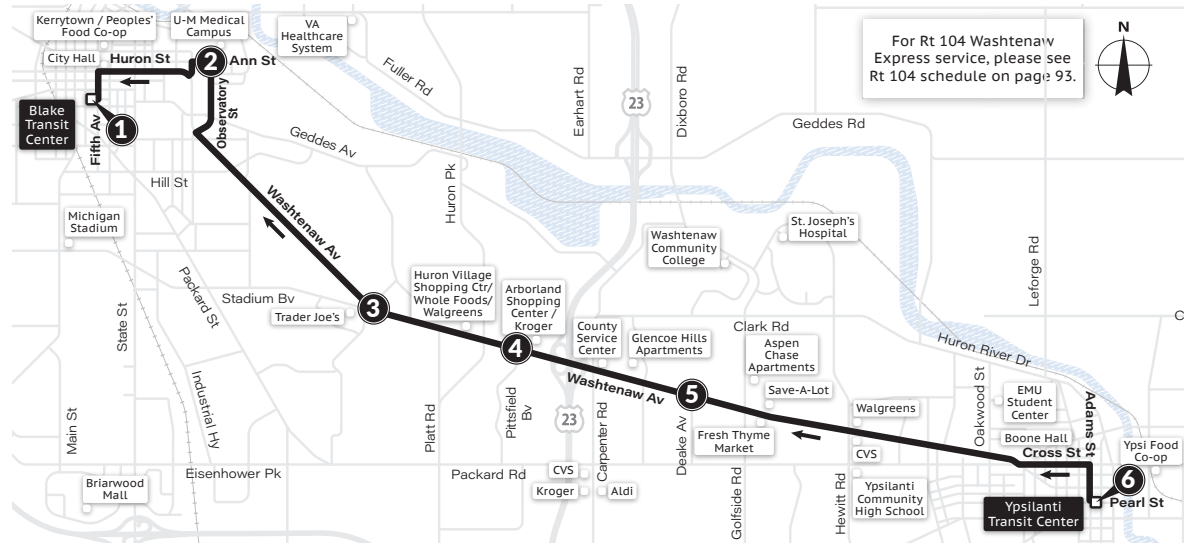

For Rt 104 Washtenaw Express service, please see Rt 104 schedule on page 93.

MONDAY-FRIDAY					
Ypsilanti Transit Center 6	Glencoe Crossing 5	Washt. & Pittsfield 4	Washt. & Sheridan 3	UM Hospital 2	Blake Transit Center 1
6:00a	6:14a	6:18a	6:22a	6:31a	6:42a
6:15a	6:29a	6:33a	6:37a	6:46a	6:57a
6:30a	6:44a	6:48a	6:52a	7:01a	7:12a
6:45a	6:59a	7:03a	7:07a	7:16a	7:27a
7:00a	7:14a	7:18a	7:22a	7:31a	7:42a
7:15a	7:29a	7:33a	7:37a	7:46a	7:57a
7:30a	7:44a	7:48a	7:52a	8:01a	8:12a
7:45a	7:59a	8:03a	8:07a	8:16a	8:27a
8:00a	8:14a	8:18a	8:22a	8:31a	8:42a
8:15a	8:29a	8:33a	8:37a	8:46a	8:57a
8:30a	8:44a	8:48a	8:52a	9:01a	9:12a
8:45a	8:59a	9:03a	9:07a	9:16a	9:27a
9:00a	9:14a	9:18a	9:22a	9:31a	9:42a
9:15a	9:29a	9:33a	9:37a	9:46a	9:57a
9:30a	9:44a	9:48a	9:52a	10:01a	10:12a
9:45a	9:59a	10:03a	10:07a	10:16a	10:27a
10:00a	10:14a	10:18a	10:22a	10:31a	10:42a
10:15a	10:29a	10:33a	10:37a	10:46a	10:57a
10:30a	10:44a	10:48a	10:52a	11:01a	11:12a
10:45a	10:59a	11:03a	11:07a	11:16a	11:27a
11:00a	11:14a	11:18a	11:22a	11:31a	11:42a
11:15a	11:29a	11:33a	11:37a	11:46a	11:57a
11:30a	11:44a	11:48a	11:52a	12:01p	12:12p
11:45a	11:59a	12:03p	12:07p	12:16p	12:27p
12:00p	12:14p	12:18p	12:22p	12:31p	12:42p
12:15p	12:29p	12:33p	12:37p	12:46p	12:57p
12:30p	12:44p	12:48p	12:52p	1:01p	1:12p
12:45p	12:59p	1:03p	1:07p	1:16p	1:27p
1:00p	1:14p	1:18p	1:22p	1:31p	1:42p
1:15p	1:29p	1:33p	1:37p	1:46p	1:57p
1:30p	1:44p	1:48p	1:52p	2:01p	2:12p

MONDAY-FRIDAY (Continued)					
Ypsilanti Transit Center 6	Glencoe Crossing 5	Washt. & Pittsfield 4	Washt. & Sheridan 3	UM Hospital 2	Blake Transit Center 1
1:45p	1:59p	2:03p	2:07p	2:16p	2:27p
2:00p	2:14p	2:18p	2:22p	2:31p	2:42p
2:15p	2:29p	2:33p	2:37p	2:46p	2:57p
2:30p	2:44p	2:48p	2:52p	3:01p	3:12p
2:45p	2:59p	3:03p	3:07p	3:16p	3:27p
3:00p	3:14p	3:18p	3:22p	3:31p	3:42p
3:15p	3:29p	3:33p	3:37p	3:46p	3:57p
3:30p	3:44p	3:48p	3:52p	4:01p	4:12p
3:45p	4:05p	4:09p	4:13p	4:22p	4:33p
4:07p	4:21p	4:25p	4:29p	4:38p	4:49p
4:23p	4:37p	4:41p	4:45p	4:54p	5:05p
4:39p	4:53p	4:57p	5:01p	5:10p	5:21p
4:55p	5:09p	5:13p	5:17p	5:26p	5:37p
5:11p	5:25p	5:29p	5:33p	5:42p	5:53p
5:27p	5:41p	5:45p	5:49p	5:58p	6:09p
5:43p	5:57p	6:01p	6:05p	6:14p	6:25p
5:59p	6:13p	6:17p	6:21p	6:30p	6:41p
6:15p	6:29p	6:33p	6:37p	6:46p	6:57p
6:31p	6:45p	6:49p	6:53p	7:02p	7:13p
6:47p	7:01p	7:05p	7:09p	7:18p	7:29p
7:03p	7:17p	7:21p	7:25p	7:34p	7:45p
7:19p	7:33p	7:37p	7:41p	7:50p	8:01p
7:30p	7:44p	7:48p	7:52p	8:01p	8:12p
8:00p	8:14p	8:18p	8:22p	8:31p	8:42p
8:30p	8:44p	8:48p	8:52p	9:01p	9:12p
9:00p	9:14p	9:18p	9:22p	9:31p	9:42p
9:30p	9:44p	9:48p	9:52p	10:01p	10:12p
10:00p	10:14p	10:18p	10:22p	10:31p	10:42p
10:30p	10:44p	10:48p	10:52p	11:01p	11:12p
11:00p	11:14p	11:18p	11:22p	11:31p	11:42p