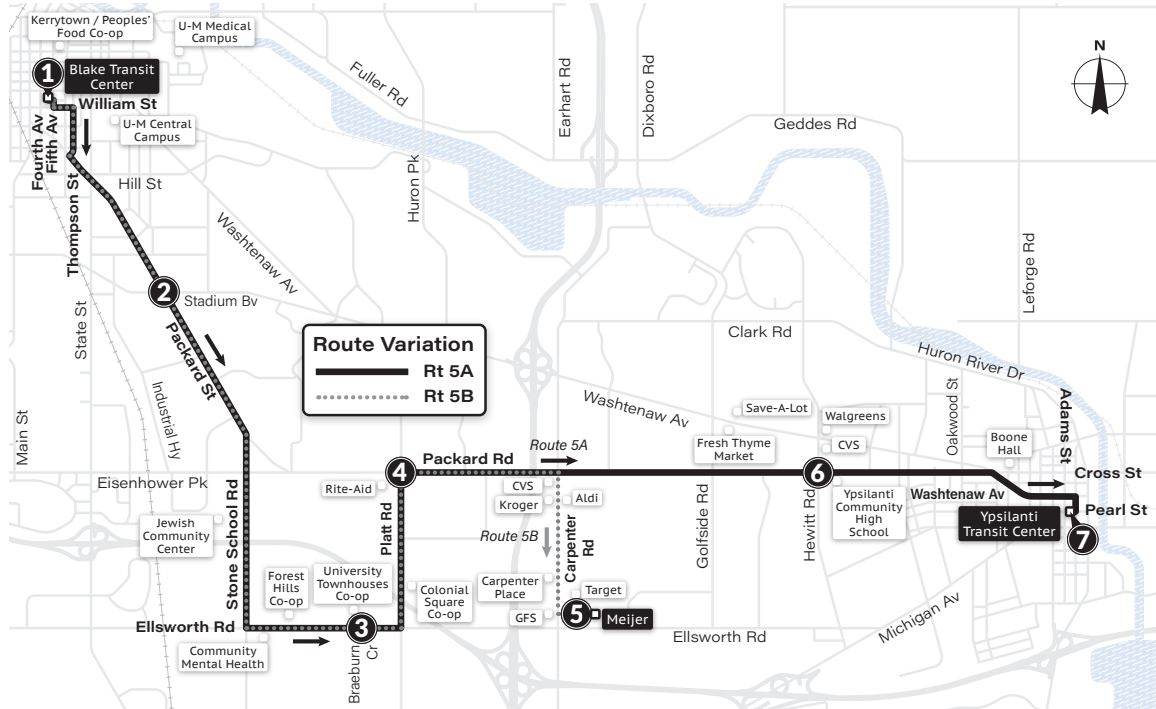

MONDAY-FRIDAY

Rt var.	Blake Transit Center ①	Packard & Stadium ②	Ellsworth & Braeburn ③	Packard & Platt ④	Meijer (Carpenter Rd) ⑤	Hewitt & Packard ⑥	Ypsilanti Transit Center ⑦
5A	6:45a	6:54a	7:05a	7:11a	—	7:21a	7:35a
5B	7:00a	7:09a	7:20a	7:26a	7:35a	—	—
5A	7:15a	7:24a	7:35a	7:41a	—	7:51a	8:05a
5B	7:30a	7:39a	7:50a	7:56a	8:05a	—	—
5A	7:45a	7:54a	8:05a	8:11a	—	8:21a	8:35a
5B	8:00a	8:09a	8:20a	8:26a	8:35a	—	—
5A	8:15a	8:24a	8:35a	8:41a	—	8:51a	9:05a
5B	8:30a	8:39a	8:50a	8:56a	9:05a	—	—
5A	8:45a	8:54a	9:05a	9:11a	—	9:21a	9:35a
5B	9:00a	9:09a	9:20a	9:26a	9:35a	—	—
5A	9:15a	9:24a	9:35a	9:41a	—	9:51a	10:05a
5B	9:30a	9:39a	9:50a	9:56a	10:05a	—	—
5A	9:45a	9:54a	10:05a	10:11a	—	10:21a	10:35a
5B	10:00a	10:09a	10:20a	10:26a	10:35a	—	—
5A	10:15a	10:24a	10:35a	10:41a	—	10:51a	11:05a
5B	10:30a	10:39a	10:50a	10:56a	11:05a	—	—
5A	10:45a	10:54a	11:05a	11:11a	—	11:21a	11:35a
5B	11:00a	11:09a	11:20a	11:26a	11:35a	—	—
5A	11:15a	11:24a	11:35a	11:41a	—	11:51a	12:05p
5B	11:30a	11:39a	11:50a	11:56a	12:05p	—	—
5A	11:45a	11:54a	12:05p	12:11p	—	12:21p	12:35p
5B	12:00p	12:09p	12:20p	12:26p	12:35p	—	—
5A	12:15p	12:24p	12:35p	12:41p	—	12:51p	1:05p
5B	12:30p	12:39p	12:50p	12:56p	1:05p	—	—
5A	12:45p	12:54p	1:05p	1:11p	—	1:21p	1:35p
5B	1:00p	1:09p	1:20p	1:26p	1:35p	—	—
5A	1:15p	1:24p	1:35p	1:41p	—	1:51p	2:05p
5B	1:30p	1:39p	1:50p	1:56p	2:05p	—	—
5A	1:45p	1:54p	2:05p	2:11p	—	2:21p	2:35p

MONDAY-FRIDAY (Continued)

Rt var.	Blake Transit Center ①	Packard & Stadium ②	Ellsworth & Braeburn ③	Packard & Platt ④	Meijer (Carpenter Rd) ⑤	Hewitt & Packard ⑥	Ypsilanti Transit Center ⑦
5B	2:00p	2:09p	2:20p	2:26p	2:35p	—	—
5A	2:15p	2:24p	2:35p	2:41p	—	2:51p	3:05p
5B	2:30p	2:39p	2:50p	2:56p	3:05p	—	—
5A	2:45p	2:54p	3:05p	3:11p	—	3:21p	3:35p
5B	3:00p	3:09p	3:20p	3:26p	3:35p	—	—
5A	3:15p	3:24p	3:35p	3:41p	—	3:51p	4:05p
5B	3:30p	3:39p	3:50p	3:56p	4:05p	—	—
5A	3:45p	3:54p	4:05p	4:11p	—	4:21p	4:35p
5B	4:00p	4:09p	4:20p	4:26p	4:35p	—	—
5A	4:15p	4:24p	4:35p	4:41p	—	4:51p	5:05p
5B	4:30p	4:39p	4:50p	4:56p	5:05p	—	—
5A	4:45p	4:54p	5:05p	5:11p	—	5:21p	5:35p
5B	5:00p	5:09p	5:20p	5:26p	5:35p	—	—
5A	5:15p	5:24p	5:35p	5:41p	—	5:51p	6:05p
5B	5:30p	5:39p	5:50p	5:56p	6:05p	—	—
5A	5:45p	5:54p	6:05p	6:11p	—	6:21p	6:35p
5B	6:00p	6:09p	6:20p	6:26p	6:35p	—	—
5A	6:15p	6:24p	6:35p	6:41p	—	6:49p	6:57p
5A	6:45p	6:54p	7:05p	7:11p	—	7:19p	7:27p
5A	7:15p	7:24p	7:35p	7:41p	—	7:49p	7:57p
5A	7:45p	7:54p	8:05p	8:11p	—	8:19p	8:27p
5A	8:15p	8:24p	8:35p	8:41p	—	8:49p	8:57p
5A	8:45p	8:54p	9:05p	9:11p	—	9:19p	9:27p
5A	9:15p	9:24p	9:35p	9:41p	—	9:49p	9:57p
5A	9:45p	9:54p	10:05p	10:11p	—	10:19p	10:27p
5A	10:15p	10:24p	10:35p	10:41p	—	10:49p	10:57p
5A	10:45p	10:54p	11:05p	11:11p	—	11:19p	11:27p
5A	11:15p	11:24p	11:35p	11:41p	—	11:49p	11:57p

SATURDAY