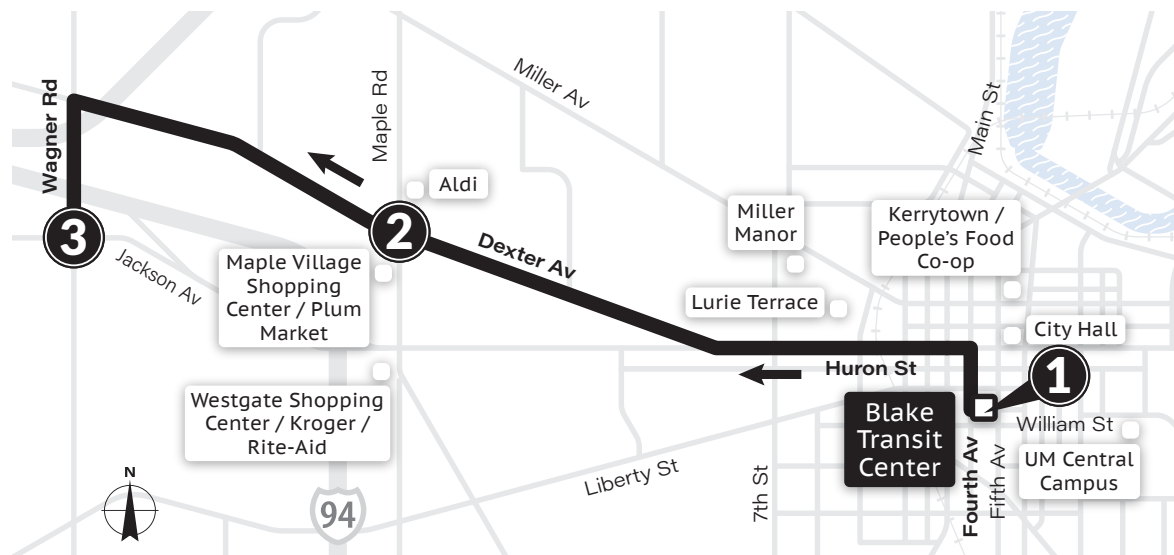

MONDAY-FRIDAY		
Jackson & Wagner ③	Dexter & Maple ②	Blake Transit Center ①
6:24a	6:28a	6:42a
6:54a	6:58a	7:12a
7:24a	7:28a	7:42a
7:54a	7:58a	8:12a
8:24a	8:28a	8:42a
8:54a	8:58a	9:12a
9:24a	9:28a	9:42a
9:54a	9:58a	10:12a
10:24a	10:28a	10:42a
10:54a	10:58a	11:12a
11:24a	11:28a	11:42a
11:54a	11:58a	12:12p
12:24p	12:28p	12:42p
12:54p	12:58p	1:12p
1:24p	1:28p	1:42p
1:54p	1:58p	2:12p
2:24p	2:28p	2:42p
2:54p	2:58p	3:12p
3:24p	3:28p	3:42p
3:54p	3:58p	4:12p
4:24p	4:28p	4:42p
4:54p	4:58p	5:12p
5:24p	5:28p	5:42p
5:54p	5:58p	6:12p
6:24p	6:28p	6:42p
7:24p	7:28p	7:42p
8:24p	8:28p	8:42p
9:24p	9:28p	9:42p
10:24p	10:28p	10:42p

SATURDAY & SUNDAY		
Jackson & Wagner ③	Dexter & Maple ②	Blake Transit Center ①
8:54a	8:58a	9:12a
9:54a	9:58a	10:12a
10:54a	10:58a	11:12a
11:54a	11:58a	12:12p
12:54p	12:58p	1:12p
1:54p	1:58p	2:12p
2:54p	2:58p	3:12p
3:54p	3:58p	4:12p
4:54p	4:58p	5:12p
5:54p	5:58p	6:12p
6:54p	6:58p	7:12p
▼ SATURDAY ONLY ▼		
7:54p	7:58p	8:12p
8:54p	8:58p	9:12p
9:54p	9:58p	10:12p
10:54p	10:58p	11:12p

MONDAY-FRIDAY		
Blake Transit Center ①	Dexter & Maple ②	Jackson & Wagner ③
6:45a	6:50a	6:54a
7:15a	7:20a	7:24a
7:45a	7:50a	7:54a
8:15a	8:20a	8:24a
8:45a	8:50a	8:54a
9:15a	9:20a	9:24a
9:45a	9:50a	9:54a
10:15a	10:20a	10:24a
10:45a	10:50a	10:54a
11:15a	11:20a	11:24a
11:45a	11:50a	11:54a
12:15p	12:20p	12:24p
12:45p	12:50p	12:54p
1:15p	1:20p	1:24p
1:45p	1:50p	1:54p
2:15p	2:20p	2:24p
2:45p	2:50p	2:54p
3:15p	3:20p	3:24p
3:45p	3:50p	3:54p
4:15p	4:20p	4:24p
4:45p	4:50p	4:54p
5:15p	5:20p	5:24p
5:45p	5:50p	5:54p
6:15p	6:20p	6:24p
7:15p	7:20p	7:24p
8:15p	8:20p	8:24p
9:15p	9:20p	9:24p
10:15p	10:20p	10:24p
11:15p	11:20p	11:24p

SATURDAY & SUNDAY		
Blake Transit Center ①	Dexter & Maple ②	Jackson & Wagner ③
8:45a	8:50a	8:54a
9:45a	9:50a	9:54a
10:45a	10:50a	10:54a
11:45a	11:50a	11:54a
12:45p	12:50p	12:54p
1:45p	1:50p	1:54p
2:45p	2:50p	2:54p
3:45p	3:50p	3:54p
4:45p	4:50p	4:54p
5:45p	5:50p	5:54p
6:45p	6:50p	6:54p
▼ SATURDAY ONLY ▼		
7:45p	7:50p	7:54p
8:45p	8:50p	8:54p
9:45p	9:50p	9:54p
10:45p	10:50p	10:54p