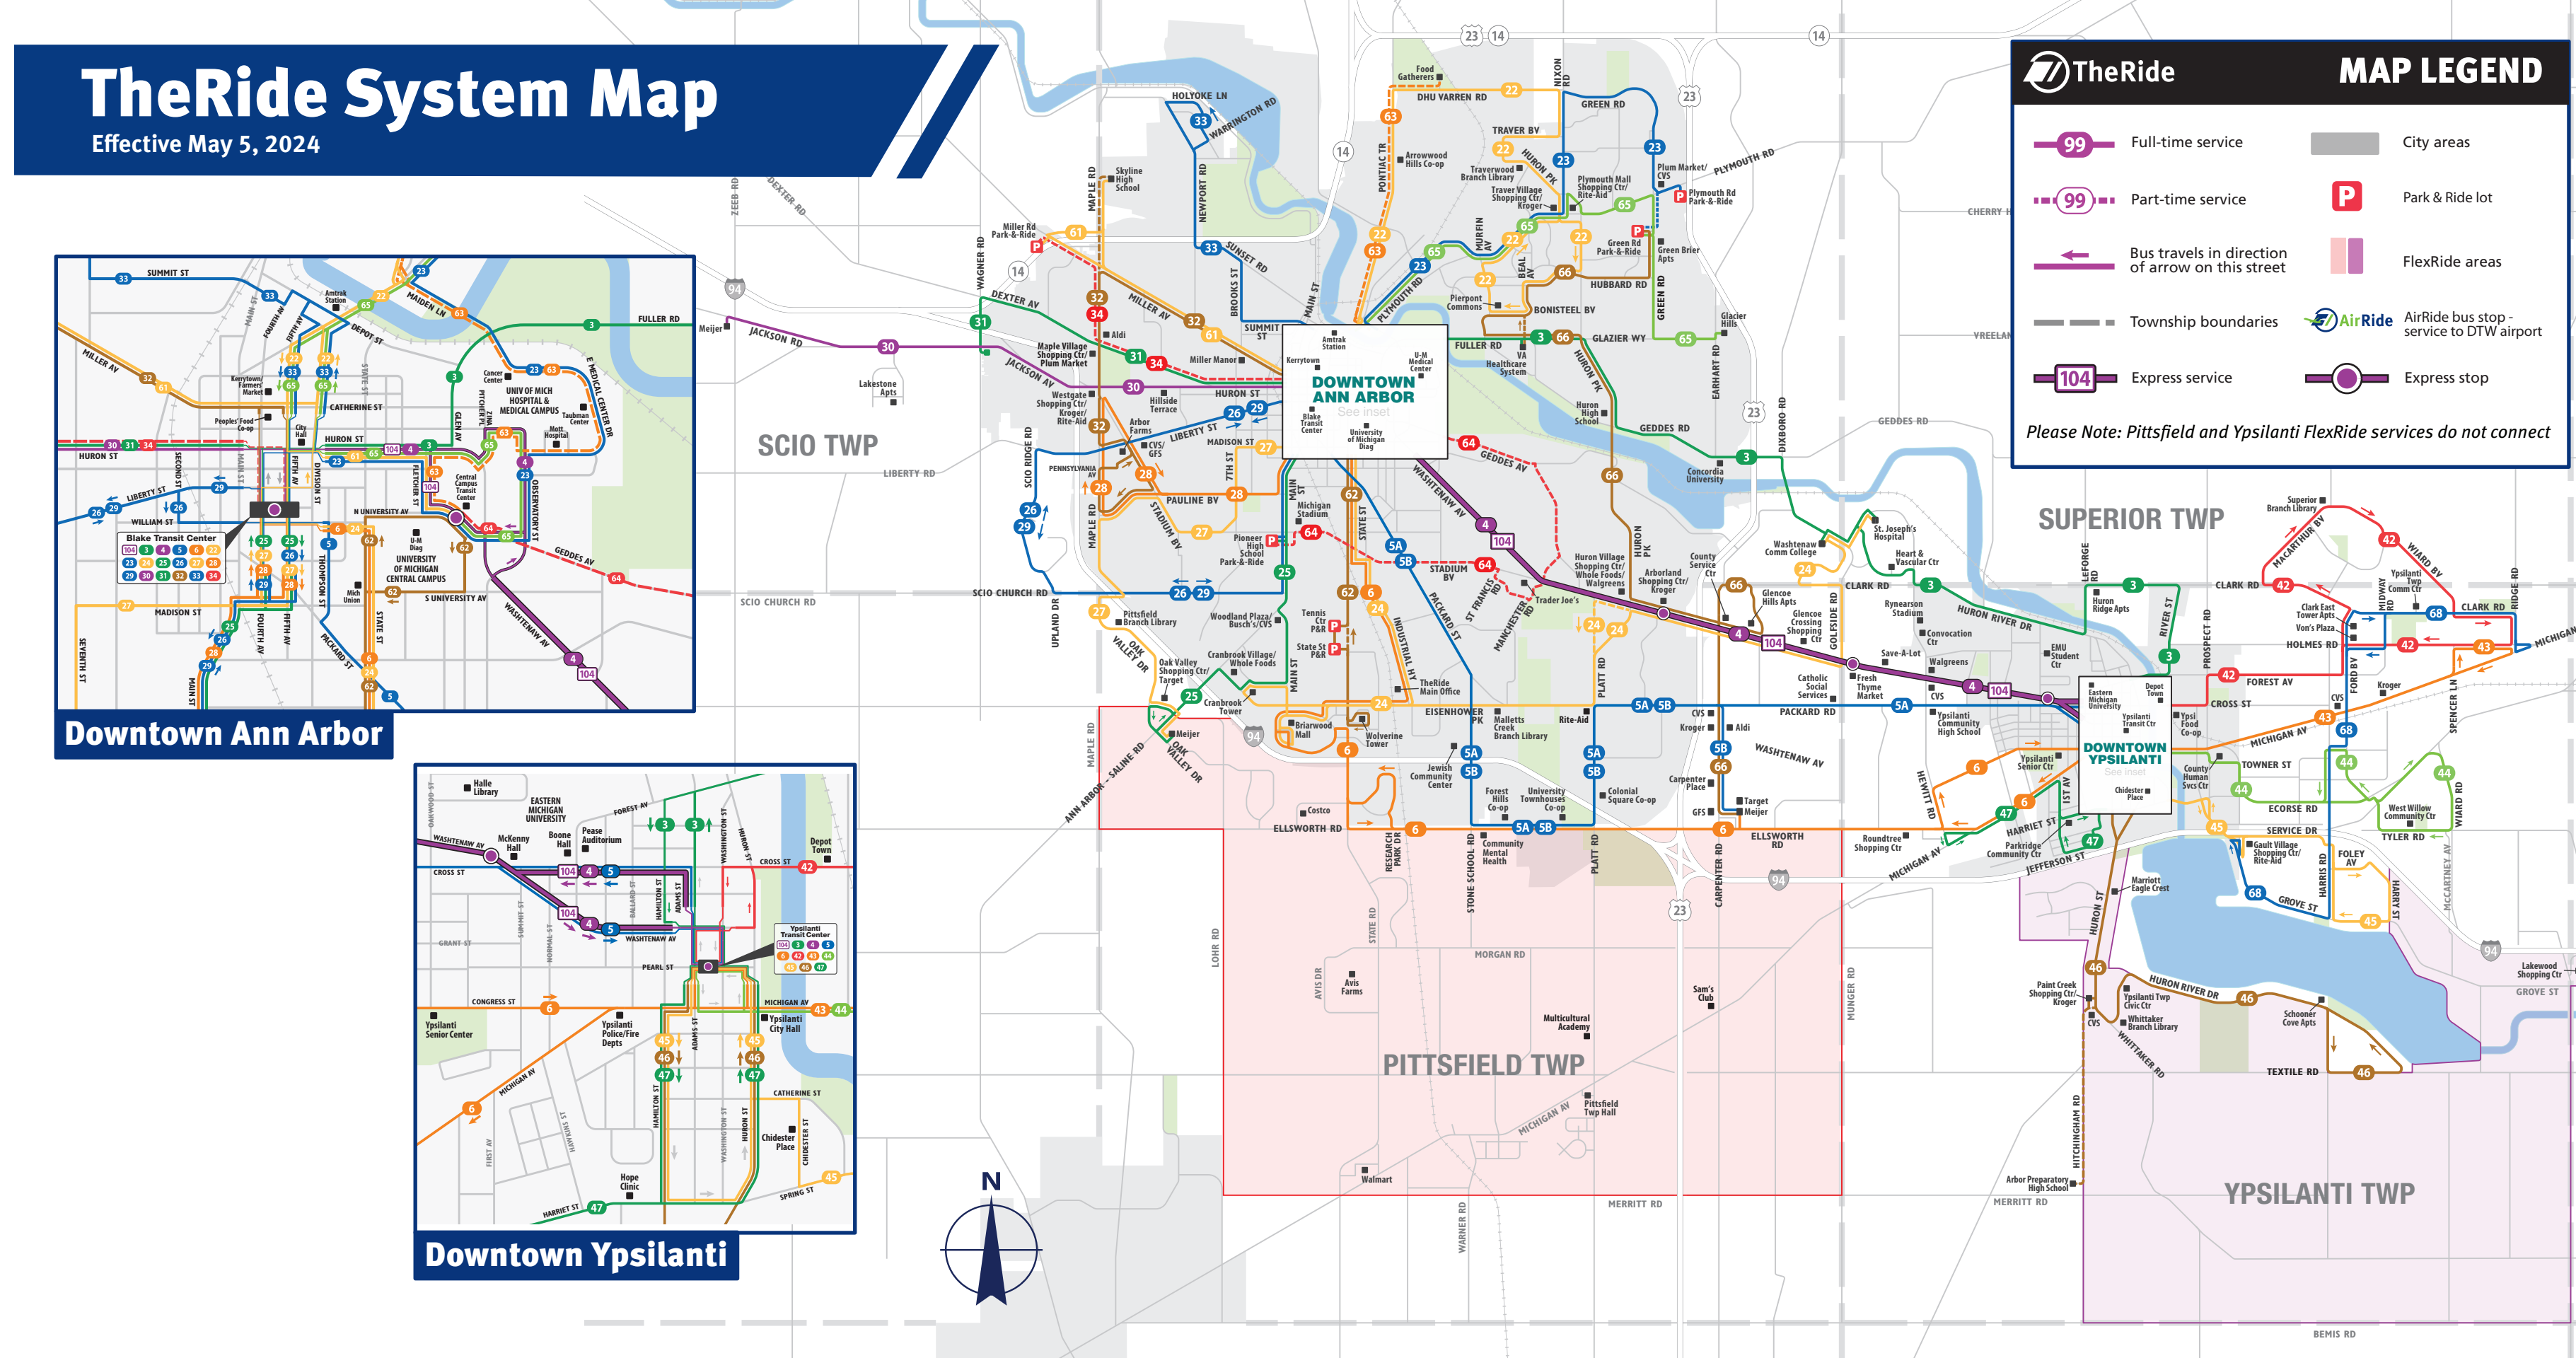

TheRide System Map

Effective May 5, 2024

MAP LEGEND

- Full-time service
- Part-time service
- Bus travels in direction of arrow on this street
- Township boundaries
- Express service
- City areas
- Park & Ride lot
- FlexRide areas
- AirRide bus stop - service to DTW airport
- Express stop