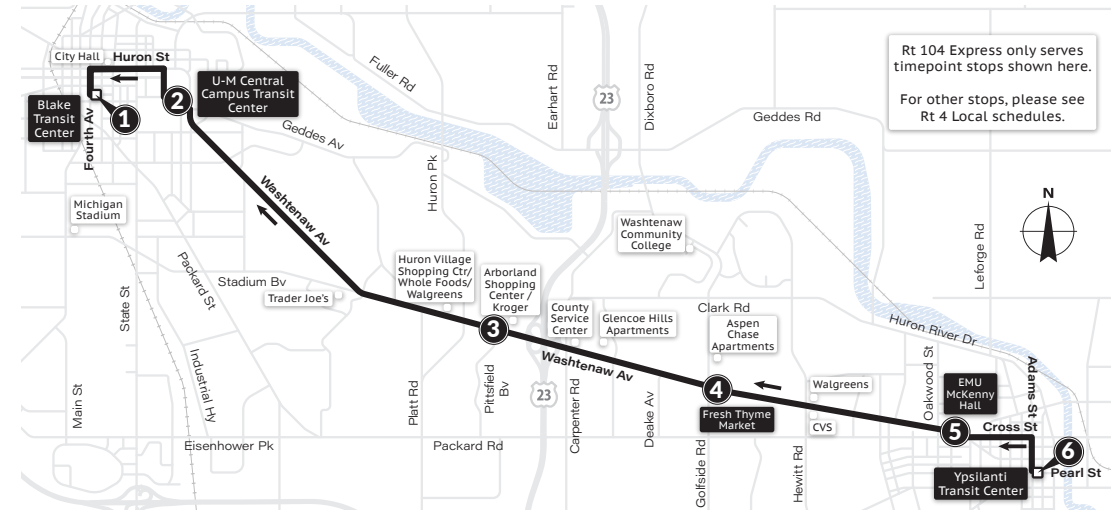

Rt 104 Express only serves timepoint stops shown here. For other stops, please see Rt 4 Local schedules.

MONDAY-FRIDAY

Ypsilanti Transit Center ⑥	Washt. - EMU ⑤	Washt. & Golfside ④	Washt. & Pittsfield ③	U-M Central Campus Transit Ctr ②	Blake Transit Center ①
6:45a	6:48a	6:53a	6:58a	7:06a	7:16a
7:15a	7:18a	7:23a	7:28a	7:36a	7:46a
7:45a	7:48a	7:53a	7:58a	8:06a	8:16a
8:15a	8:18a	8:23a	8:28a	8:36a	8:46a
8:45a	8:48a	8:53a	8:58a	9:06a	9:16a
9:15a	9:18a	9:23a	9:28a	9:36a	9:46a
9:45a	9:48a	9:53a	9:58a	10:06a	10:16a
10:15a	10:18a	10:23a	10:28a	10:36a	10:46a
10:45a	10:48a	10:53a	10:58a	11:06a	11:16a
11:15a	11:18a	11:23a	11:28a	11:36a	11:46a
11:45a	11:48a	11:53a	11:58a	12:06p	12:16p
12:15p	12:18p	12:23p	12:28p	12:36p	12:46p
12:45p	12:48p	12:53p	12:58p	1:06p	1:16p
1:15p	1:18p	1:23p	1:28p	1:36p	1:46p
1:45p	1:48p	1:53p	1:58p	2:06p	2:16p
2:15p	2:18p	2:23p	2:28p	2:36p	2:46p
2:45p	2:48p	2:53p	2:58p	3:06p	3:16p
3:15p	3:18p	3:23p	3:28p	3:36p	3:46p
3:45p	3:48p	3:54p	4:00p	4:09p	4:19p
4:15p	4:18p	4:24p	4:30p	4:39p	4:49p
4:45p	4:48p	4:54p	5:00p	5:09p	5:19p
5:15p	5:18p	5:24p	5:30p	5:39p	5:49p
5:45p	5:48p	5:54p	6:00p	6:09p	6:19p
6:15p	6:18p	6:24p	6:30p	6:39p	6:49p

No Saturday or Sunday Service