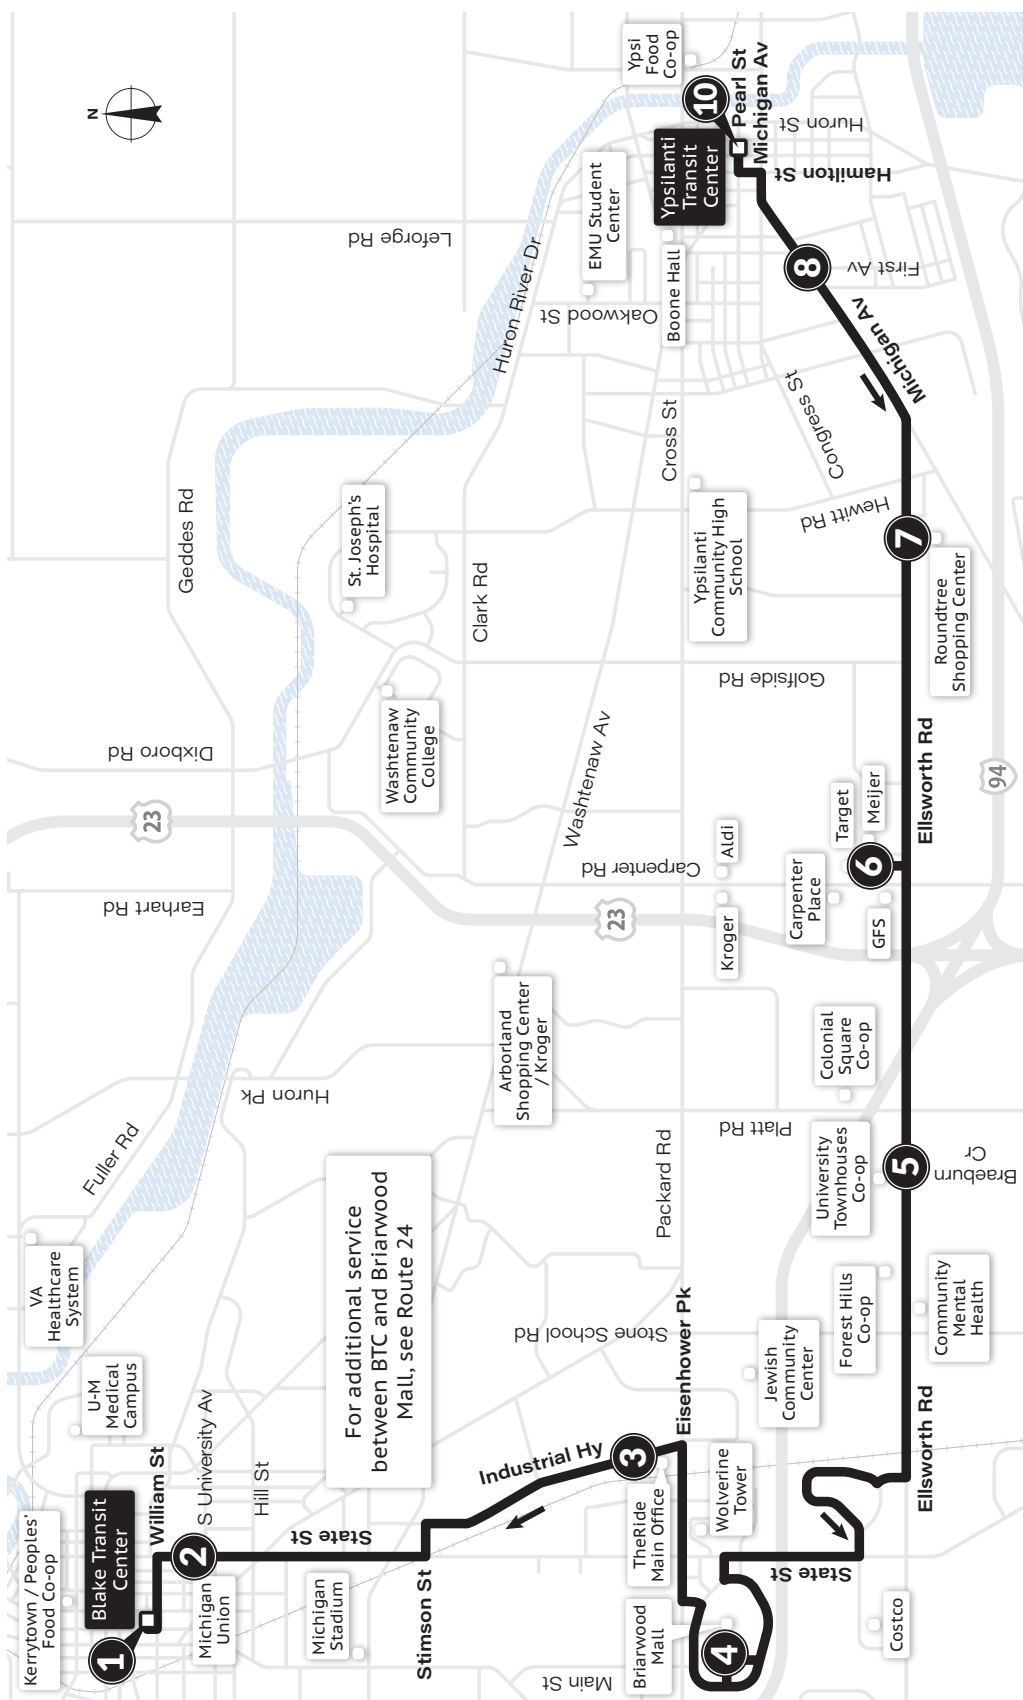

MONDAY-FRIDAY

Ypsilanti Transit Center 10	Michigan & First 8	Roundtree Shopping Center 7	Meijer (Carpenter Rd) 6	Ellsworth & Braeburn 5	Briarwood Mall 4	TheRide Main Office 3	Michigan Union 2	Blake Transit Center 1
6:45a	6:48a	6:51a	6:59a	7:05a	7:18a	7:26a	7:34a	7:42a
7:15a	7:18a	7:21a	7:29a	7:35a	7:48a	7:56a	8:04a	8:12a
7:45a	7:48a	7:51a	7:59a	8:05a	8:18a	8:26a	8:34a	8:42a
8:15a	8:18a	8:21a	8:29a	8:35a	8:48a	8:56a	9:04a	9:12a
8:45a	8:48a	8:51a	8:59a	9:05a	9:18a	9:26a	9:34a	9:42a
9:15a	9:18a	9:21a	9:29a	9:35a	9:48a	9:56a	10:04a	10:12a
9:45a	9:48a	9:51a	9:59a	10:05a	10:18a	10:26a	10:34a	10:42a
10:15a	10:18a	10:21a	10:29a	10:35a	10:48a	10:56a	11:04a	11:12a
10:45a	10:48a	10:51a	10:59a	11:05a	11:18a	11:26a	11:34a	11:42a
11:15a	11:18a	11:21a	11:29a	11:35a	11:48a	11:56a	12:04p	12:12p
11:45a	11:48a	11:51a	11:59a	12:05p	12:18p	12:26p	12:34p	12:42p
12:15p	12:18p	12:21p	12:29p	12:35p	12:48p	12:56p	1:04p	1:12p
12:45p	12:48p	12:51p	12:59p	1:05p	1:18p	1:26p	1:34p	1:42p
1:15p	1:18p	1:21p	1:29p	1:35p	1:48p	1:56p	2:04p	2:12p
1:45p	1:48p	1:51p	1:59p	2:05p	2:18p	2:26p	2:34p	2:42p
2:15p	2:18p	2:21p	2:29p	2:35p	2:48p	2:56p	3:04p	3:12p
2:45p	2:48p	2:51p	2:59p	3:05p	3:18p	3:26p	3:34p	3:42p
3:15p	3:18p	3:21p	3:29p	3:35p	3:48p	3:56p	4:04p	4:12p
3:45p	3:48p	3:51p	3:59p	4:05p	4:18p	4:26p	4:34p	4:42p
4:15p	4:18p	4:21p	4:29p	4:35p	4:48p	4:56p	5:04p	5:12p
4:45p	4:48p	4:51p	4:59p	5:05p	5:18p	5:26p	5:34p	5:42p
5:15p	5:18p	5:21p	5:29p	5:35p	5:48p	5:56p	6:04p	6:12p
5:45p	5:48p	5:51p	5:59p	6:05p	6:18p	6:26p	6:34p	6:42p
6:15p	6:18p	6:21p	6:29p	6:35p	6:48p	6:56p	7:04p	7:12p
6:45p	6:48p	6:51p	6:59p	7:05p	7:18p	7:26p	7:34p	7:42p
7:15p	7:18p	7:21p	7:29p	7:35p	7:48p	7:56p	8:04p	8:12p
7:45p	7:48p	7:51p	7:59p	8:05p	8:18p	8:26p	8:34p	8:42p
8:15p	8:18p	8:21p	8:29p	8:35p	8:48p	8:56p	9:04p	9:12p
8:45p	8:48p	8:51p	8:59p	9:05p	9:18p	9:26p	9:34p	9:42p
9:15p	9:18p	9:21p	9:29p	9:35p	9:48p	9:56p	10:04p	10:12p
9:45p	9:48p	9:51p	9:59p	10:05p	10:18p	10:26p	10:34p	10:42p
10:15p	10:18p	10:21p	10:29p	10:35p	10:48p	10:56p	11:04p	11:12p
10:45p	10:48p	10:51p	10:59p	11:05p	11:18p	11:26p	11:34p	11:42p

SATURDAY & SUNDAY