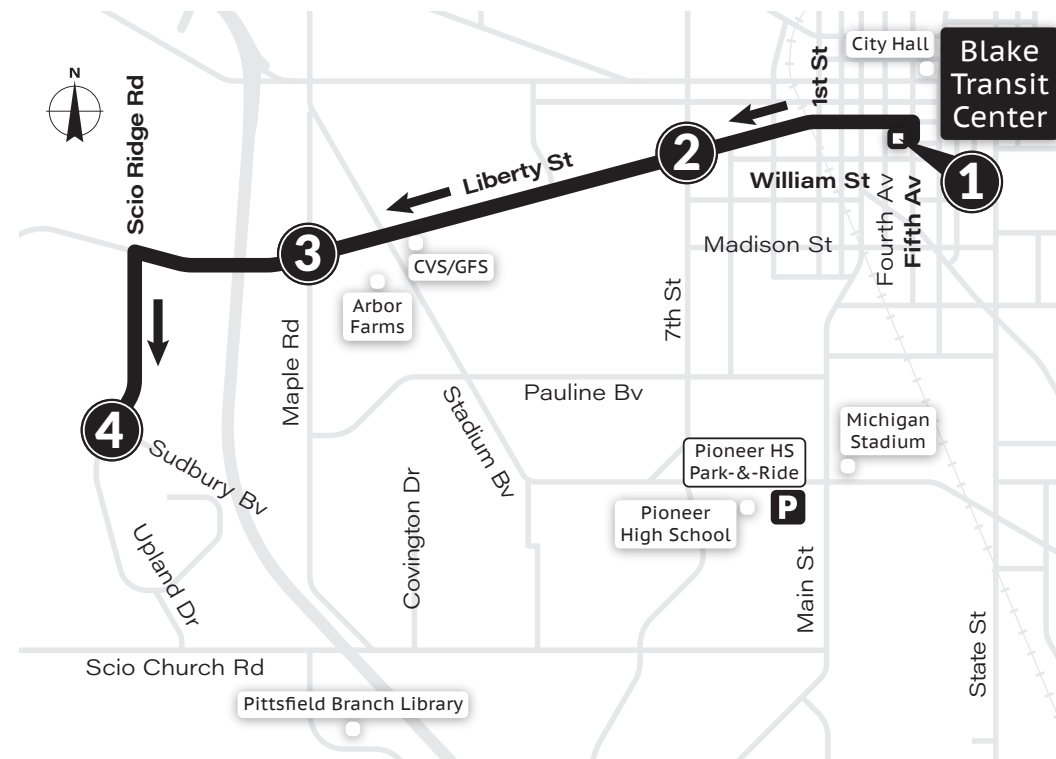

MONDAY-FRIDAY			
Scio Ridge & Sudbury	Scio Church & Covington	Pioneer High School Park-&-Ride	Blake Transit Center
4	5	6	1
6:26a	6:30a	6:33a	6:42a
6:56a	7:00a	7:03a	7:12a
7:26a	7:30a	7:33a	7:42a
7:56a	8:00a	8:03a	8:12a
8:26a	8:30a	8:33a	8:42a
8:56a	9:00a	9:03a	9:12a
9:26a	9:30a	9:33a	9:42a
9:56a	10:00a	10:03a	10:12a
10:26a	10:30a	10:33a	10:42a
10:56a	11:00a	11:03a	11:12a
11:56a	12:00p	12:03p	12:12p
12:56p	1:00p	1:03p	1:12p
1:56p	2:00p	2:03p	2:12p
2:56p	3:00p	3:03p	3:12p
3:56p	4:00p	4:03p	4:12p
4:26p	4:30p	4:33p	4:42p
4:56p	5:00p	5:03p	5:12p
5:26p	5:30p	5:33p	5:42p
5:56p	6:00p	6:03p	6:12p
6:26p	6:30p	6:33p	6:42p

SATURDAY			
Scio Ridge & Sudbury	Scio Church & Covington	Pioneer High School Park-&-Ride	Blake Transit Center
4	5	6	1
8:26a	8:30a	8:33a	8:42a
9:26a	9:30a	9:33a	9:42a
10:26a	10:30a	10:33a	10:42a
11:26a	11:30a	11:33a	11:42a
12:26p	12:30p	12:33p	12:42p
1:26p	1:30p	1:33p	1:42p
2:26p	2:30p	2:33p	2:42p
3:26p	3:30p	3:33p	3:42p
4:26p	4:30p	4:33p	4:42p
5:26p	5:30p	5:33p	5:42p
6:26p	6:30p	6:33p	6:42p
7:26p	7:30p	7:33p	7:42p
8:26p	8:30p	8:33p	8:42p
9:26p	9:30p	9:33p	9:42p
10:26p	10:30p	10:33p	10:42p

No Weekday Evening
or Sunday Service

Traveling in the
opposite direction?

See **Route 26**

MONDAY-FRIDAY			
Blake Transit Center	Liberty & Seventh	Liberty & Maple	Scio Ridge & Sudbury
1	2	3	4
6:45a	6:49a	6:53a	6:56a
7:15a	7:19a	7:23a	7:26a
7:45a	7:49a	7:53a	7:56a
8:15a	8:19a	8:23a	8:26a
8:45a	8:49a	8:53a	8:56a
9:15a	9:19a	9:23a	9:26a
9:45a	9:49a	9:53a	9:56a
10:15a	10:19a	10:23a	10:26a
10:45a	10:49a	10:53a	10:56a
11:45a	11:49a	11:53a	11:56a
12:45p	12:49p	12:53p	12:56p
1:45p	1:49p	1:53p	1:56p
2:45p	2:49p	2:53p	2:56p
3:45p	3:49p	3:53p	3:56p
4:15p	4:19p	4:23p	4:26p
4:45p	4:49p	4:53p	4:46p
5:15p	5:19p	5:23p	5:26p
5:45p	5:49p	5:53p	5:56p
6:15p	6:19p	6:23p	6:26p

SATURDAY			
Blake Transit Center	Liberty & Seventh	Liberty & Maple	Scio Ridge & Sudbury
1	2	3	4
8:15a	8:19a	8:23a	8:26a
9:15a	9:19a	9:23a	9:26a
10:15a	10:19a	10:23a	10:26a
11:15a	11:19a	11:23a	11:26a
12:15p	12:19p	12:23p	12:26p
1:15p	1:19p	1:23p	1:26p
2:15p	2:19p	2:23p	2:26p
3:15p	3:19p	3:23p	3:26p
4:15p	4:19p	4:23p	4:26p
5:15p	5:19p	5:23p	5:26p
6:15p	6:19p	6:23p	6:26p
7:15p	7:19p	7:23p	7:26p
8:15p	8:19p	8:23p	8:26p
9:15p	9:19p	9:23p	9:26p
10:15p	10:19p	10:23p	10:26p

No Weekday Evening
or Sunday Service

Traveling in the
opposite direction?

See **Route 26**