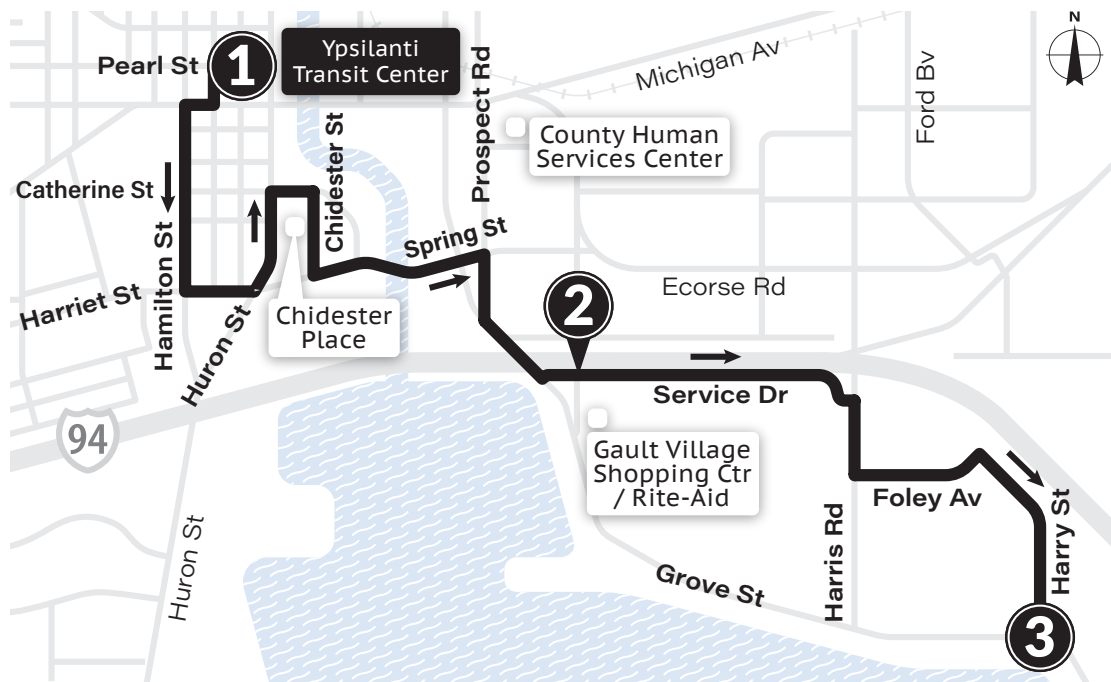

MONDAY-FRIDAY		
Ypsilanti Transit Center ①	Gault Village ②	Harry & Grove ③
6:30a	6:38a	6:45a
7:00a	7:08a	7:15a
7:30a	7:38a	7:45a
8:00a	8:08a	8:15a
8:30a	8:38a	8:45a
9:00a	9:08a	9:15a
9:30a	9:38a	9:45a
10:00a	10:08a	10:15a
10:30a	10:38a	10:45a
11:00a	11:08a	11:15a
11:30a	11:38a	11:45a
12:00p	12:08p	12:15p
12:30p	12:38p	12:45p
1:00p	1:08p	1:15p
1:30p	1:38p	1:45p
2:00p	2:08p	2:15p
2:30p	2:38p	2:45p
3:00p	3:08p	3:15p
3:30p	3:38p	3:45p
4:00p	4:08p	4:15p
4:30p	4:38p	4:45p
5:00p	5:08p	5:15p
5:30p	5:38p	5:45p
6:00p	6:08p	6:15p
7:00p	7:08p	7:15p
8:00p	8:08p	8:15p
9:00p	9:08p	9:15p
10:00p	10:08p	10:15p

SATURDAY		
Ypsilanti Transit Center ①	Gault Village ②	Harry & Grove ③
8:00a	8:08a	8:15a
9:00a	9:08a	9:15a
10:00a	10:08a	10:15a
11:00a	11:08a	11:15a
12:00p	12:08p	12:15p
1:00p	1:08p	1:15p
2:00p	2:08p	2:15p
3:00p	3:08p	3:15p
4:00p	4:08p	4:15p
5:00p	5:08p	5:15p
6:00p	6:08p	6:15p
7:00p	7:08p	7:15p
8:00p	8:08p	8:15p
9:00p	9:08p	9:15p
SUNDAY		
9:00a	9:08a	9:15a
10:00a	10:08a	10:15a
11:00a	11:08a	11:15a
12:00p	12:08p	12:15p
1:00p	1:08p	1:15p
2:00p	2:08p	2:15p
3:00p	3:08p	3:15p
4:00p	4:08p	4:15p
5:00p	5:08p	5:15p
6:00p	6:08p	6:15p
7:00p	7:08p	7:15p