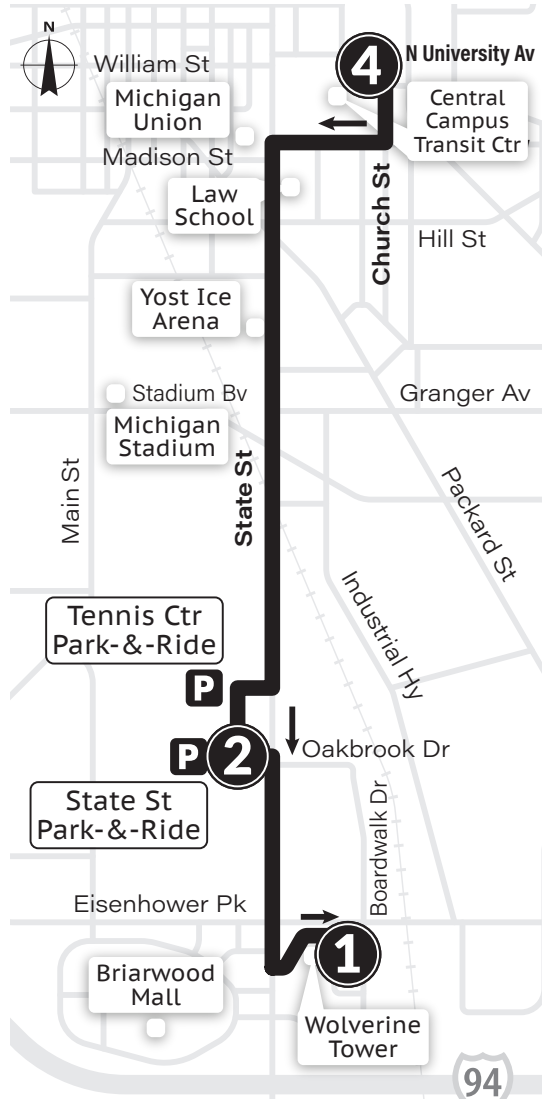

MONDAY-FRIDAY (Continued)

Central Campus Trans Ctr 4	State St Park & Ride Lot 2	Wolverine Tower 1
9:23a	9:34a	9:37a
9:35a	9:46a	9:49a
9:47a	9:58a	10:01a
9:59a	10:12a	10:18a
10:11a	10:24a	10:30a
10:24a	10:37a	10:43a
10:38a	10:51a	10:57a
10:52a	11:05a	11:11a
11:06a	11:19a	11:25a
11:20a	11:33a	11:39a
11:34a	11:47a	11:53a
11:48a	12:01p	12:07p
12:02p	12:15p	12:21p
12:16p	12:29p	12:35p
12:30p	12:43p	12:49p
12:44p	12:57p	1:03p
12:58p	1:11p	1:17p
1:12p	1:25p	1:31p
1:26p	1:39p	1:45p
1:40p	1:53p	1:59p
1:54p	2:07p	2:13p
2:08p	2:21p	2:27p
2:17p	2:30p	2:36p
2:30p	2:45p	2:51p
2:43p	2:58p	3:04p
2:56p	3:11p	3:17p
3:09p	3:24p	3:30p
3:22p	3:37p	3:43p
3:35p	3:50p	3:56p
3:48p	4:03p	4:09p
4:01p	4:16p	4:22p
4:14p	4:29p	4:35p
4:27p	4:42p	4:48p
4:40p	4:55p	5:01p
4:53p	5:08p	5:14p
5:06p	5:21p	5:27p
5:19p	5:34p	5:40p
5:32p	5:47p	5:53p
5:45p	6:00p	6:06p
5:58p	6:13p	6:19p
6:11p	6:26p	6:32p
6:24p	6:39p	6:45p
6:37p	6:52p	—
6:47p	7:02p	—
7:17p	7:32p	—
7:47p	8:02p	—
8:17p	8:32p	—
8:47p	9:02p	—
9:17p	9:32p	—
9:47p	10:02p	—

MONDAY-FRIDAY		
Central Campus Trans Ctr 4	State St Park & Ride Lot 2	Wolverine Tower 1
6:59a	7:10a	7:13a
7:11a	7:22a	7:25a
7:23a	7:34a	7:37a
7:35a	7:46a	7:49a
7:47a	7:58a	8:01a
7:59a	8:10a	8:13a
8:11a	8:22a	8:25a
8:23a	8:34a	8:37a
8:35a	8:46a	8:49a
8:47a	8:58a	9:01a
8:59a	9:10a	9:13a
9:11a	9:22a	9:25a

No Saturday or Sunday Service