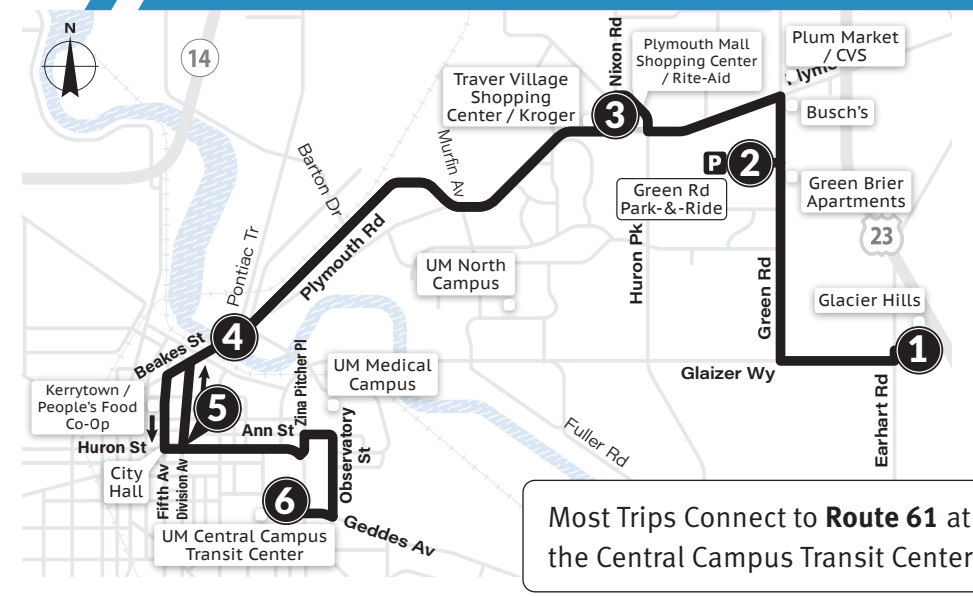

Most Trips Connect to **Route 61** at the Central Campus Transit Center.

To Glacier Hills

MONDAY-FRIDAY				
Central Campus Transit Ctr 6	Division & Huron 5	Plymouth Mall 3	Green Rd Park & Ride 2	Glacier Hills 1
7:05a	7:11a	7:23a	7:28a	7:42a
7:35a	7:41a	7:53a	7:58a	8:12a
8:05a	8:11a	8:23a	8:28a	8:42a
8:35a	8:41a	8:53a	8:58a	9:12a
9:05a	9:11a	9:23a	9:28a	9:42a
9:35a	9:41a	9:53a	9:58a	10:12a
10:05a	10:11a	10:23a	10:28a	10:42a
10:35a	10:41a	10:53a	10:58a	11:12a
11:05a	11:11a	11:23a	11:28a	11:42a
11:35a	11:41a	11:53a	11:58a	12:12p
12:05p	12:11p	12:23p	12:28p	12:42p
12:35p	12:41p	12:53p	12:58p	1:12p
1:05p	1:11p	1:23p	1:28p	1:42p
1:35p	1:41p	1:53p	1:58p	2:12p
2:05p	2:11p	2:23p	2:28p	2:42p
2:35p	2:41p	2:53p	2:58p	3:12p
3:05p	3:11p	3:23p	3:28p	3:42p
3:35p	3:41p	3:53p	3:58p	4:12p
4:05p	4:11p	4:23p	4:28p	4:42p
4:35p	4:41p	4:53p	4:58p	5:12p
5:05p	5:11p	5:23p	5:28p	5:42p
5:35p	5:41p	5:53p	5:58p	6:12p
6:05p	6:11p	6:23p	6:28p	6:42p
6:35p	6:41p	6:53p	6:58p	7:12p
7:05p	7:11p	7:23p	7:28p	7:42p
7:35p*	7:41p	7:53p	7:58p	8:12p
8:05p*	8:11p	8:23p	8:28p	8:42p
8:35p*	8:41p	8:53p	8:58p	9:12p

To Central Campus Transit Center

MONDAY-FRIDAY				
Glacier Hills 1	Green Rd Park & Ride 2	Plymouth Mall 3	Broadway & Swift 4	Central Campus Transit Ctr 6
6:45a	6:51a	6:55a	7:04a	7:22a
7:15a	7:21a	7:25a	7:34a	7:52a
7:45a	7:51a	7:55a	8:04a	8:22a
8:15a	8:21a	8:25a	8:34a	8:52a
8:45a	8:51a	8:55a	9:04a	9:22a
9:15a	9:21a	9:25a	9:34a	9:52a
9:45a	9:51a	9:55a	10:04a	10:22a
10:15a	10:21a	10:25a	10:34a	10:52a
10:45a	10:51a	10:55a	11:04a	11:22a
11:15a	11:21a	11:25a	11:34a	11:52a
11:45a	11:51a	11:55a	12:04p	12:22p
12:15p	12:21p	12:25p	12:34p	12:52p
12:45p	12:51p	12:55p	1:04p	1:22p
1:15p	1:21p	1:25p	1:34p	1:52p
1:45p	1:51p	1:55p	2:04p	2:22p
2:15p	2:21p	2:25p	2:34p	2:52p
2:45p	2:51p	2:55p	3:04p	3:22p
3:15p	3:21p	3:25p	3:34p	3:52p
3:45p	3:51p	3:55p	4:04p	4:22p
4:15p	4:21p	4:25p	4:34p	4:52p
4:45p	4:51p	4:55p	5:04p	5:22p
5:15p	5:21p	5:25p	5:34p	5:52p
5:45p	5:51p	5:55p	6:04p	6:22p
6:15p	6:21p	6:25p	6:34p	6:52p
6:45p	6:51p	6:55p	7:04p	7:22p*
7:15p	7:21p	7:25p	7:34p	7:52p*
7:45p	7:51p	7:55p	8:04p	8:22p*

*Trip does NOT connect to Route 61

No Saturday or Sunday Service