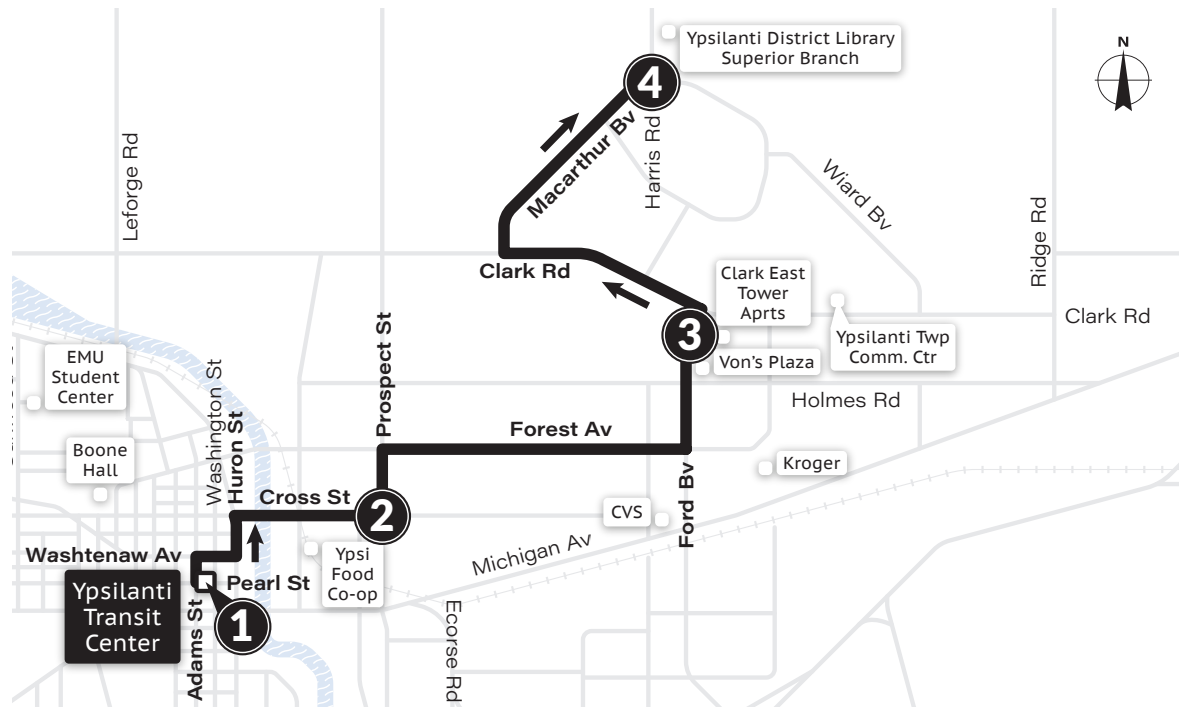

MONDAY-FRIDAY				SATURDAY			
Ypsilanti Transit Center 1	Cross & Prospect 2	Clark East Tower 3	MacArthur & Harris 4	Ypsilanti Transit Center 1	Cross & Prospect 2	Clark East Tower 3	MacArthur & Harris 4
6:15a	6:19a	6:26a	6:32a	7:15a	7:19a	7:26a	7:32a
6:45a	6:49a	6:56a	7:02a	8:15a	8:19a	8:26a	8:32a
7:15a	7:19a	7:26a	7:32a	9:15a	9:19a	9:26a	9:32a
7:45a	7:49a	7:56a	8:02a	10:15a	10:19a	10:26a	10:32a
8:15a	8:19a	8:26a	8:32a	11:15a	11:19a	11:26a	11:32a
8:45a	8:49a	8:56a	9:02a	12:15p	12:19p	12:26p	12:32p
9:15a	9:19a	9:26a	9:32a	1:15p	1:19p	1:26p	1:32p
9:45a	9:49a	9:56a	10:02a	2:15p	2:19p	2:26p	2:32p
10:15a	10:19a	10:26a	10:32a	3:15p	3:19p	3:26p	3:32p
10:45a	10:49a	10:56a	11:02a	4:15p	4:19p	4:26p	4:32p
11:15a	11:19a	11:26a	11:32a	5:15p	5:19p	5:26p	5:32p
11:45a	11:49a	11:56a	12:02p	6:15p	6:19p	6:26p	6:32p
12:15p	12:19p	12:26p	12:32p	7:15p	7:19p	7:26p	7:32p
12:45p	12:49p	12:56p	1:02p	8:15p	8:19p	8:26p	8:32p
1:15p	1:19p	1:26p	1:32p	9:15p	9:19p	9:26p	9:32p
1:45p	1:49p	1:56p	2:02p	10:15p	10:19p	10:26p	10:32p
2:15p	2:19p	2:26p	2:32p	SUNDAY			
2:45p	2:49p	2:56p	3:02p	8:15a	8:19a	8:26a	8:32a
3:15p	3:19p	3:26p	3:32p	9:15a	9:19a	9:26a	9:32a
3:45p	3:49p	3:56p	4:02p	10:15a	10:19a	10:26a	10:32a
4:15p	4:19p	4:26p	4:32p	11:15a	11:19a	11:26a	11:32a
4:45p	4:49p	4:56p	5:02p	12:15p	12:19p	12:26p	12:32p
5:15p	5:19p	5:26p	5:32p	1:15p	1:19p	1:26p	1:32p
5:45p	5:49p	5:56p	6:02p	2:15p	2:19p	2:26p	2:32p
6:15p	6:19p	6:26p	6:32p	3:15p	3:19p	3:26p	3:32p
7:15p	7:19p	7:26p	7:32p	4:15p	4:19p	4:26p	4:32p
8:15p	8:19p	8:26p	8:32p	5:15p	5:19p	5:26p	5:32p
9:15p	9:19p	9:26p	9:32p	6:15p	6:19p	6:26p	6:32p
10:15p	10:19p	10:26p	10:32p