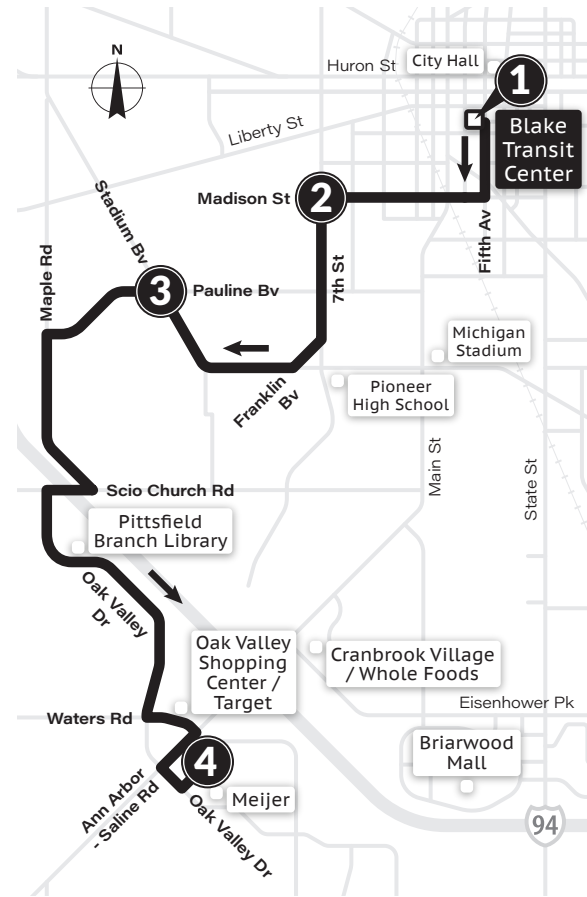

MONDAY-FRIDAY			
Blake Transit Center	Madison & Seventh	Pauline & Stadium	Meijer (Ann Arbor - Saline Rd)
1	2	3	4
6:15a	6:19a	6:25a	6:36a
6:45a	6:49a	6:55a	7:06a
7:15a	7:19a	7:25a	7:36a
7:45a	7:49a	7:55a	8:06a
8:15a	8:19a	8:25a	8:36a
8:45a	8:49a	8:55a	9:06a
9:15a	9:19a	9:25a	9:36a
9:45a	9:49a	9:55a	10:06a
10:15a	10:19a	10:25a	10:36a
10:45a	10:49a	10:55a	11:06a
11:15a	11:19a	11:25a	11:36a
11:45a	11:49a	11:55a	12:06p
12:15p	12:19p	12:25p	12:36p
12:45p	12:49p	12:55p	1:06p
1:15p	1:19p	1:25p	1:36p
1:45p	1:49p	1:55p	2:06p
2:15p	2:19p	2:25p	2:36p
2:45p	2:49p	2:55p	3:06p
3:15p	3:19p	3:25p	3:36p
3:45p	3:49p	3:55p	4:06p
4:15p	4:19p	4:25p	4:36p
4:45p	4:49p	4:55p	5:06p
5:15p	5:19p	5:25p	5:36p
5:45p	5:49p	5:55p	6:06p
6:15p	6:19p	6:25p	6:36p
6:45p	6:49p	6:55p	7:06p
7:45p	7:49p	7:55p	8:06p
8:45p	8:49p	8:55p	9:06p
9:45p	9:49p	9:55p	10:06p
10:45p	10:49p	10:55p	11:06p

SATURDAY & SUNDAY			
Blake Transit Center	Madison & Seventh	Pauline & Stadium	Meijer (Ann Arbor - Saline Rd)
1	2	3	4
8:45a	8:49a	8:55a	9:06a
9:45a	9:49a	9:55a	10:06a
10:45a	10:49a	10:55a	11:06a
11:45a	11:49a	11:55a	12:06p
12:45p	12:49p	12:55p	1:06p
1:45p	1:49p	1:55p	2:06p
2:45p	2:49p	2:55p	3:06p
3:45p	3:49p	3:55p	4:06p
4:45p	4:49p	4:55p	5:06p
5:45p	5:49p	5:55p	6:06p
6:45p	6:49p	6:55p	7:06p
▼ SATURDAY ONLY ▼			
7:45p	7:49p	7:55p	8:06p
8:45p	8:49p	8:55p	9:06p
9:45p	9:49p	9:55p	10:06p
10:45p	10:49p	10:55p	11:06p