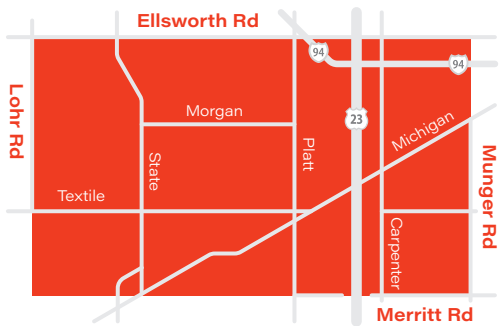

Verified Low-Income Reduced Fare

\$5.00

GroceryRide provides weekly trips from several senior housing communities to local grocery stores for \$.75 each way.

FlexRide is a shared shuttle service that helps riders connect to fixed-route bus stops and to other hard-to reach destinations. FlexRide provides on-demand, curb-to-curb transportation in select locations of the greater Ann Arbor and Ypsilanti area.

West

Serves Pittsfield Township only. Direct connections to Meijer–Ann Arbor Saline Rd and Meijer Carpenter Rd available.

Hours of Operation

Monday–Friday	7:00am – 7:00pm
Saturday–Sunday	No Service

Fares

\$1.00/trip

Reduced Fare (FareDeal ID & Youth K–12)

\$0.50/trip

GoldRide & A-Ride

Free

30-Day Pass, 1-Day Pass, go!Pass, MCard & Exceptional Pass

Free

East

Serves select areas of Ypsilanti Township and provides a direct connection to the Ypsilanti Transit Center.