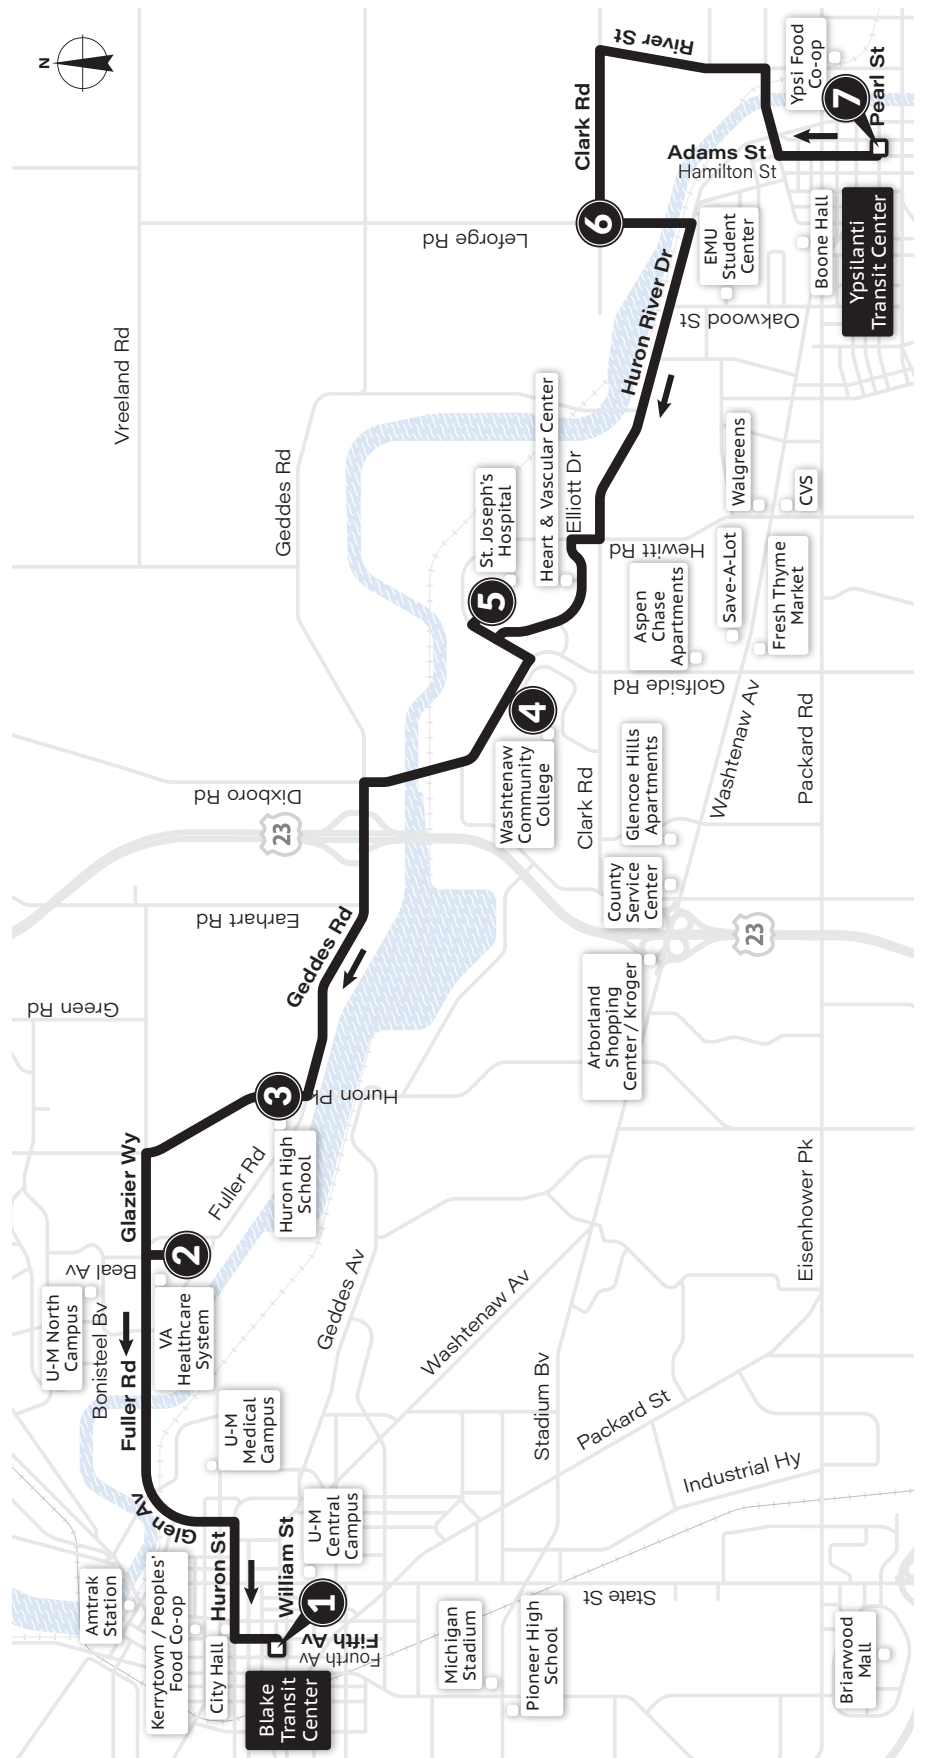

AirRide & A2D2 stop on 5th/William

Ypsilanti Transit Center (YTC) (See Ypsilanti Transit Center boarding locations in the back of this guide)

MONDAY-FRIDAY						
Ypsilanti Transit Center 7	LeForge & Clark 6	St Joe's Hospital 5	Wash Comm College 4	Huron High School 3	VA Hospital 2	Blake Transit Center 1
6:15a	6:22a	6:33a	6:36a	6:44a	6:48a	7:12a
6:45a	6:52a	7:03a	7:06a	7:14a	7:18a	7:42a
7:15a	7:22a	7:33a	7:36a	7:44a	7:48a	8:12a
7:45a	7:52a	8:03a	8:06a	8:14a	8:18a	8:42a
8:15a	8:22a	8:33a	8:36a	8:44a	8:48a	9:12a
8:45a	8:52a	9:03a	9:06a	9:14a	9:18a	9:42a
9:15a	9:22a	9:33a	9:36a	9:44a	9:48a	10:12a
9:45a	9:52a	10:03a	10:06a	10:14a	10:18a	10:42a
10:15a	10:22a	10:33a	10:36a	10:44a	10:48a	11:12a
10:45a	10:52a	11:03a	11:06a	11:14a	11:18a	11:42a
11:15a	11:22a	11:33a	11:36a	11:44a	11:48a	12:12p
11:45a	11:52a	12:03p	12:06p	12:14p	12:18p	12:42p
12:15p	12:22p	12:33p	12:36p	12:44p	12:48p	1:12p
12:45p	12:52p	1:03p	1:06p	1:14p	1:18p	1:42p
1:15p	1:22p	1:33p	1:36p	1:44p	1:48p	2:12p
1:45p	1:52p	2:03p	2:06p	2:14p	2:18p	2:42p
2:15p	2:22p	2:33p	2:36p	2:44p	2:48p	3:12p
2:45p	2:52p	3:03p	3:06p	3:14p	3:18p	3:42p
3:15p	3:22p	3:33p	3:36p	3:44p	3:48p	4:12p
3:45p	3:52p	4:03p	4:06p	4:14p	4:18p	4:42p
4:15p	4:22p	4:33p	4:36p	4:44p	4:48p	5:12p
4:45p	4:52p	5:03p	5:06p	5:14p	5:18p	5:42p
5:15p	5:22p	5:33p	5:36p	5:44p	5:48p	6:12p
5:45p	5:52p	6:03p	6:06p	6:14p	6:18p	6:42p
6:15p	6:22p	6:33p	6:36p	6:44p	6:48p	7:12p
6:45p	6:52p	7:03p	7:06p	7:14p	7:18p	7:42p
7:45p	7:52p	8:03p	8:06p	8:14p	8:18p	8:42p
8:45p	8:52p	9:03p	9:06p	9:14p	9:18p	9:42p
9:45p	9:52p	10:03p	10:06p	10:14p	10:18p	10:42p