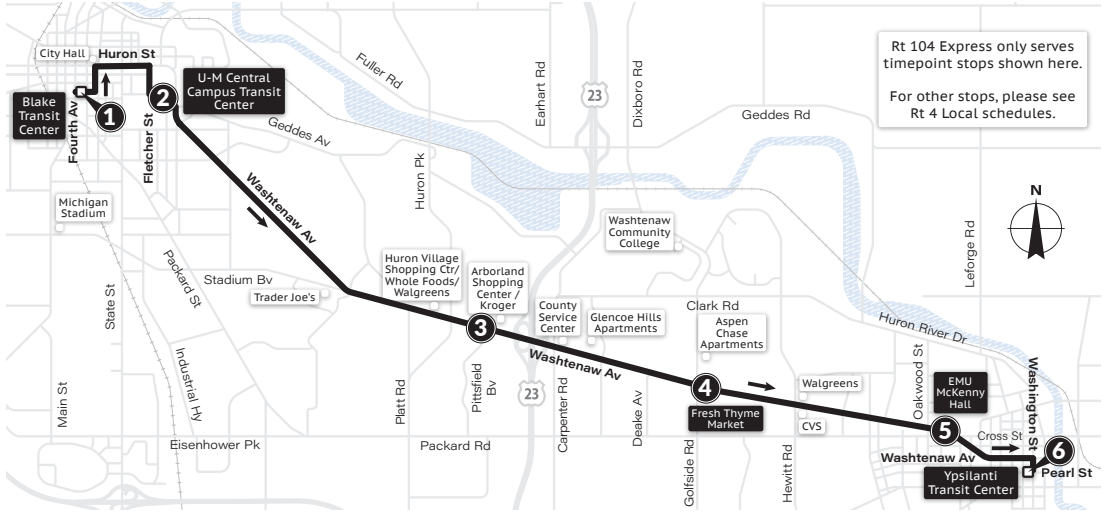

Rt 104 Express only serves timepoint stops shown here.
For other stops, please see Rt 4 Local schedules.

MONDAY-FRIDAY

Blake Transit Center 1	U-M Central Campus Transit Ctr 2	Washt. & Pittsfield 3	Washt. & Golfside 4	Washt. - EMU 5	Ypsilanti Transit Center 6
6:00a	6:05a	6:17a	6:22a	6:27a	6:30a
6:30a	6:35a	6:47a	6:52a	6:57a	7:00a
7:00a	7:05a	7:17a	7:22a	7:27a	7:30a
7:30a	7:35a	7:47a	7:52a	7:57a	8:00a
8:00a	8:05a	8:17a	8:22a	8:27a	8:30a
8:30a	8:35a	8:47a	8:52a	8:57a	9:00a
9:00a	9:05a	9:17a	9:22a	9:27a	9:30a
9:30a	9:35a	9:47a	9:52a	9:57a	10:00a
10:00a	10:05a	10:17a	10:22a	10:27a	10:30a
10:30a	10:35a	10:47a	10:52a	10:57a	11:00a
11:00a	11:05a	11:17a	11:22a	11:27a	11:30a
11:30a	11:35a	11:47a	11:52a	11:57a	12:00p
12:00p	12:05p	12:17p	12:22p	12:27p	12:30p
12:30p	12:35p	12:47p	12:52p	12:57p	1:00p
1:00p	1:05p	1:17p	1:22p	1:27p	1:30p
1:30p	1:35p	1:47p	1:52p	1:57p	2:00p
2:00p	2:05p	2:17p	2:22p	2:27p	2:30p
2:30p	2:35p	2:47p	2:52p	2:57p	3:00p
3:00p	3:05p	3:17p	3:22p	3:27p	3:30p
3:30p	3:35p	3:52p	3:57p	4:02p	4:07p
4:00p	4:05p	4:22p	4:27p	4:32p	4:37p
4:30p	4:35p	4:52p	4:57p	5:02p	5:07p
5:00p	5:05p	5:22p	5:27p	5:32p	5:37p
5:30p	5:35p	5:52p	5:57p	6:02p	6:07p

No Saturday or Sunday Service