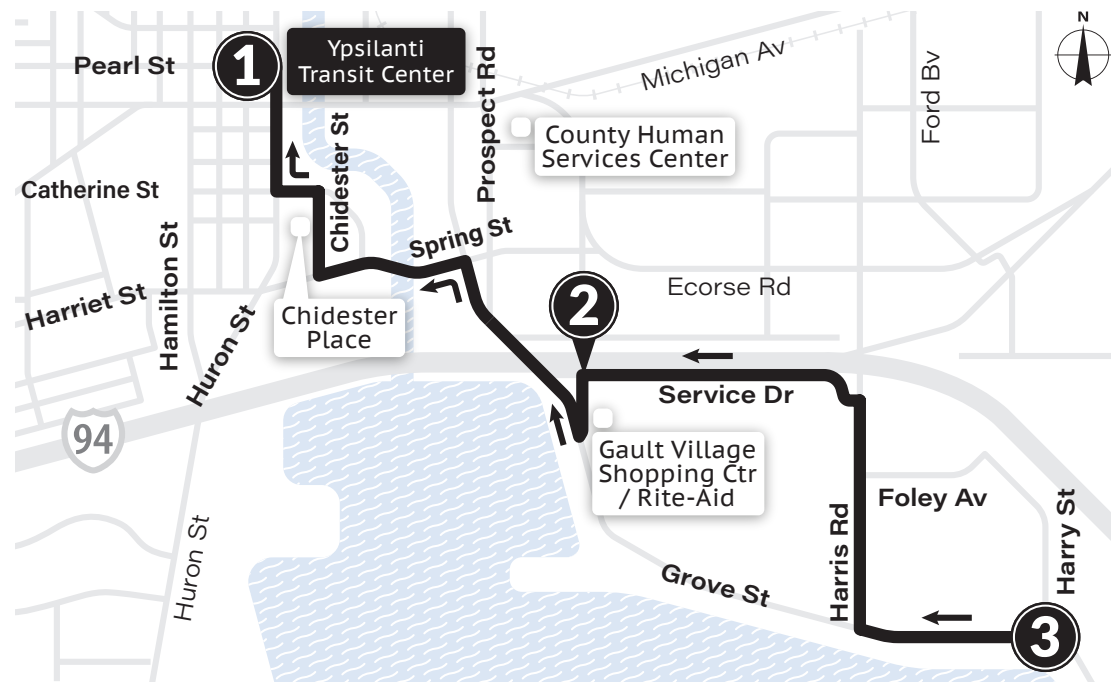

MONDAY-FRIDAY		
Harry & Grove ③	Gault Village ②	Ypsilanti Transit Center ①
6:45a	6:50a	6:57a
7:15a	7:20a	7:27a
7:45a	7:50a	7:57a
8:15a	8:20a	8:27a
8:45a	8:50a	8:57a
9:15a	9:20a	9:27a
9:45a	9:50a	9:57a
10:15a	10:20a	10:27a
10:45a	10:50a	10:57a
11:15a	11:20a	11:27a
11:45a	11:50a	11:57a
12:15p	12:20p	12:27p
12:45p	12:50p	12:57p
1:15p	1:20p	1:27p
1:45p	1:50p	1:57p
2:15p	2:20p	2:27p
2:45p	2:50p	2:57p
3:15p	3:20p	3:27p
3:45p	3:50p	3:57p
4:15p	4:20p	4:27p
4:45p	4:50p	4:57p
5:15p	5:20p	5:27p
5:45p	5:50p	5:57p
6:15p	6:20p	6:27p
7:15p	7:20p	7:27p
8:15p	8:20p	8:27p
9:15p	9:20p	9:27p
10:15p	10:20p	10:27p

SATURDAY		
Harry & Grove ③	Gault Village ②	Ypsilanti Transit Center ①
8:15a	8:20a	8:27a
9:15a	9:20a	9:27a
10:15a	10:20a	10:27a
11:15a	11:20a	11:27a
12:15p	12:20p	12:27p
1:15p	1:20p	1:27p
2:15p	2:20p	2:27p
3:15p	3:20p	3:27p
4:15p	4:20p	4:27p
5:15p	5:20p	5:27p
6:15p	6:20p	6:27p
7:15p	7:20p	7:27p
8:15p	8:20p	8:27p
9:15p	9:20p	9:27p
SUNDAY		
9:15a	9:20a	9:27a
10:15a	10:20a	10:27a
11:15a	11:20a	11:27a
12:15p	12:20p	12:27p
1:15p	1:20p	1:27p
2:15p	2:20p	2:27p
3:15p	3:20p	3:27p
4:15p	4:20p	4:27p
5:15p	5:20p	5:27p
6:15p	6:20p	6:27p
7:15p	7:20p	7:27p