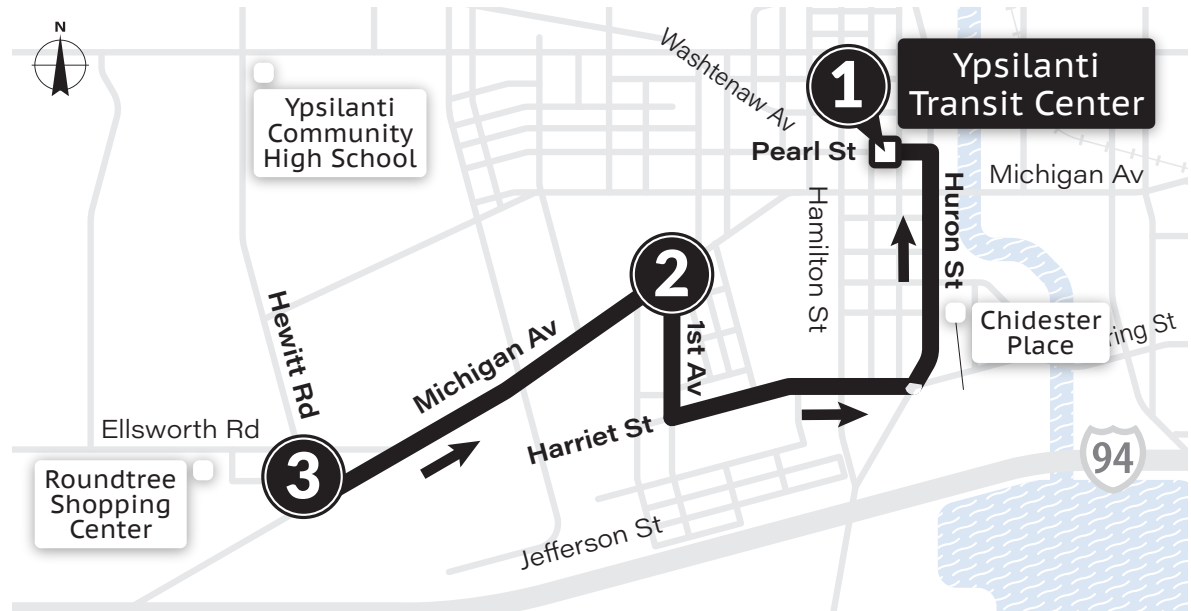

MONDAY-FRIDAY		
Ypsilanti Transit Center ①	First & Michigan ②	Hewitt & Ellsworth ③
6:00a	6:08a	6:15a
6:30a	6:38a	6:45a
7:00a	7:08a	7:15a
7:30a	7:38a	7:45a
8:00a	8:08a	8:15a
8:30a	8:38a	8:45a
9:00a	9:08a	9:15a
9:30a	9:38a	9:45a
10:00a	10:08a	10:15a
10:30a	10:38a	10:45a
11:00a	11:08a	11:15a
11:30a	11:38a	11:45a
12:00p	12:08p	12:15p
12:30p	12:38p	12:45p
1:00p	1:08p	1:15p
1:30p	1:38p	1:45p
2:00p	2:08p	2:15p
2:30p	2:38p	2:45p
3:00p	3:08p	3:15p
3:30p	3:38p	3:45p
4:00p	4:08p	4:15p
4:30p	4:38p	4:45p
5:00p	5:08p	5:15p
5:30p	5:38p	5:45p
6:00p	6:08p	6:15p
6:30p	6:38p	6:45p
7:30p	7:38p	7:45p
8:30p	8:38p	8:45p
9:30p	9:38p	9:45p
10:30p	10:38p	10:45p

SATURDAY & SUNDAY		
Ypsilanti Transit Center ①	First & Michigan ②	Hewitt & Ellsworth ③
8:30a	8:38a	8:45a
9:30a	9:38a	9:45a
10:30a	10:38a	10:45a
11:30a	11:38a	11:45a
12:30p	12:38p	12:45p
1:30p	1:38p	1:45p
2:30p	2:38p	2:45p
3:30p	3:38p	3:45p
4:30p	4:38p	4:45p
5:30p	5:38p	5:45p
6:30p	6:38p	6:45p
▼ SATURDAY ONLY ▼		
7:30p	7:38p	7:45p
8:30p	8:38p	8:45p
9:30p	9:38p	9:45p

MONDAY-FRIDAY		
Hewitt & Ellsworth ③	First & Michigan ②	Ypsilanti Transit Center ①
6:15a	6:20a	6:27a
6:45a	6:50a	6:57a
7:15a	7:20a	7:27a
7:45a	7:50a	7:57a
8:15a	8:20a	8:27a
8:45a	8:50a	8:57a
9:15a	9:20a	9:27a
9:45a	9:50a	9:57a
10:15a	10:20a	10:27a
10:45a	10:50a	10:57a
11:15a	11:20a	11:27a
11:45a	11:50a	11:57a
12:15p	12:20p	12:27p
12:45p	12:50p	12:57p
1:15p	1:20p	1:27p
1:45p	1:50p	1:57p
2:15p	2:20p	2:27p
2:45p	2:50p	2:57p
3:15p	3:20p	3:27p
3:45p	3:50p	3:57p
4:15p	4:20p	4:27p
4:45p	4:50p	4:57p
5:15p	5:20p	5:27p
5:45p	5:50p	5:57p
6:15p	6:20p	6:27p
6:45p	6:50p	6:57p
7:45p	7:50p	7:57p
8:45p	8:50p	8:57p
9:45p	9:50p	9:57p
10:45p	10:50p	10:57p

SATURDAY & SUNDAY		
Hewitt & Ellsworth ③	First & Michigan ②	Ypsilanti Transit Center ①
8:45a	8:50a	8:57a
9:45a	9:50a	9:57a
10:45a	10:50a	10:57a
11:45a	11:50a	11:57a
12:45p	12:50p	12:57p
1:45p	1:50p	1:57p
2:45p	2:50p	2:57p
3:45p	3:50p	3:57p
4:45p	4:50p	4:57p
5:45p	5:50p	5:57p
6:45p	6:50p	6:57p
▼ SATURDAY ONLY ▼		
7:45p	7:50p	7:57p
8:45p	8:50p	8:57p
9:45p	9:50p	9:57p