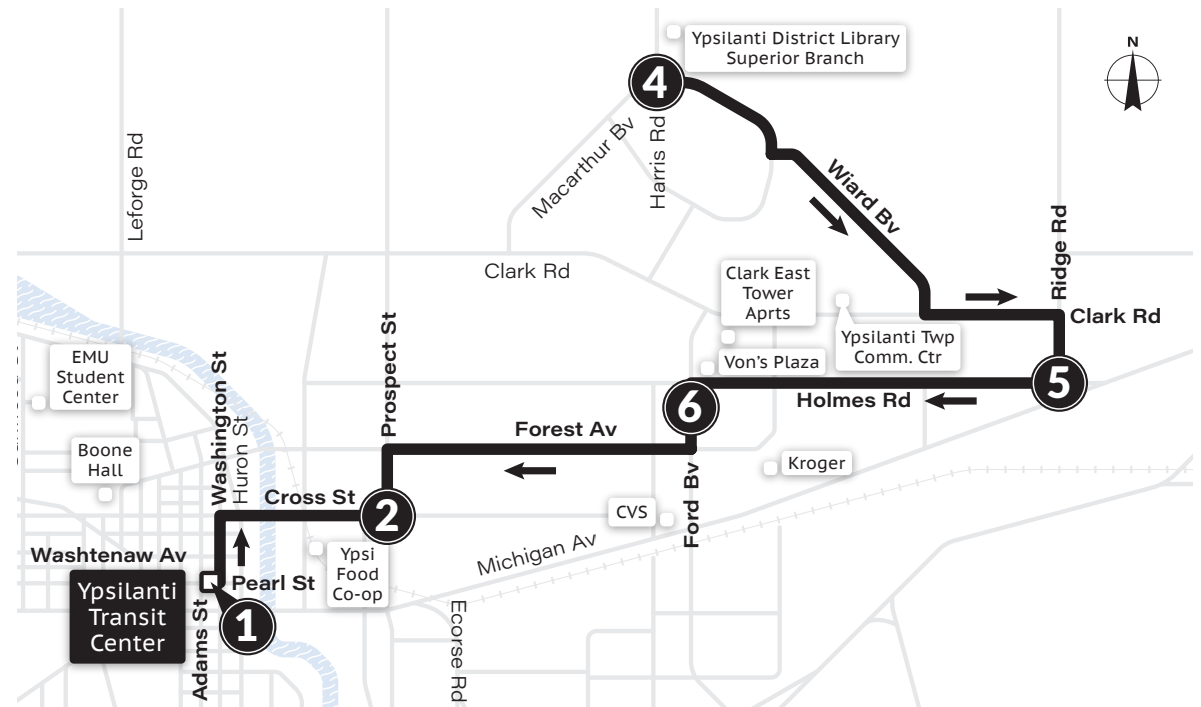

MONDAY-FRIDAY					SATURDAY				
MacArthur & Harris 4	Holmes & Ridge 5	Ford & Holmes 6	Cross & Prospect 2	Ypsilanti Transit Center 1	MacArthur & Harris 4	Holmes & Ridge 5	Ford & Holmes 6	Cross & Prospect 2	Ypsilanti Transit Center 1
6:02a	6:08a	6:13a	6:19a	6:27a	7:32a	7:38a	7:43a	7:49a	7:57a
6:32a	6:38a	6:43a	6:49a	6:57a	8:32a	8:38a	8:43a	8:49a	8:57a
7:02a	7:08a	7:13a	7:19a	7:27a	9:32a	9:38a	9:43a	9:49a	9:57a
7:32a	7:38a	7:43a	7:49a	7:57a	10:32a	10:38a	10:43a	10:49a	10:57a
8:02a	8:08a	8:13a	8:19a	8:27a	11:32a	11:38a	11:43a	11:49a	11:57a
8:32a	8:38a	8:43a	8:49a	8:57a	12:32p	12:38p	12:43p	12:49p	12:57p
9:02a	9:08a	9:13a	9:19a	9:27a	1:32p	1:38p	1:43p	1:49p	1:57p
9:32a	9:38a	9:43a	9:49a	9:57a	2:32p	2:38p	2:43p	2:49p	2:57p
10:02a	10:08a	10:13a	10:19a	10:27a	3:32p	3:38p	3:43p	3:49p	3:57p
10:32a	10:38a	10:43a	10:49a	10:57a	4:32p	4:38p	4:43p	4:49p	4:57p
11:02a	11:08a	11:13a	11:19a	11:27a	5:32p	5:38p	5:43p	5:49p	5:57p
11:32a	11:38a	11:43a	11:49a	11:57a	6:32p	6:38p	6:43p	6:49p	6:57p
12:02p	12:08p	12:13p	12:19p	12:27p	7:32p	7:38p	7:43p	7:49p	7:57p
12:32p	12:38p	12:43p	12:49p	12:57p	8:32p	8:38p	8:43p	8:49p	8:57p
1:02p	1:08p	1:13p	1:19p	1:27p	9:32p	9:38p	9:43p	9:49p	9:57p
1:32p	1:38p	1:43p	1:49p	1:57p	10:32p	10:38p	10:43p	10:49p	10:57p
2:02p	2:08p	2:13p	2:19p	2:27p	SUNDAY				
2:32p	2:38p	2:43p	2:49p	2:57p	8:32a	8:38a	8:43a	8:49a	8:57a
3:02p	3:08p	3:13p	3:19p	3:27p	9:32a	9:38a	9:43a	9:49a	9:57a
3:32p	3:38p	3:43p	3:49p	3:57p	10:32a	10:38a	10:43a	10:49a	10:57a
4:02p	4:08p	4:13p	4:19p	4:27p	11:32a	11:38a	11:43a	11:49a	11:57a
4:32p	4:38p	4:43p	4:49p	4:57p	12:32p	12:38p	12:43p	12:49p	12:57p
5:02p	5:08p	5:13p	5:19p	5:27p	1:32p	1:38p	1:43p	1:49p	1:57p
5:32p	5:38p	5:43p	5:49p	5:57p	2:32p	2:38p	2:43p	2:49p	2:57p
6:02p	6:08p	6:13p	6:19p	6:27p	3:32p	3:38p	3:43p	3:49p	3:57p
6:32p	6:38p	6:43p	6:49p	6:57p	4:32p	4:38p	4:43p	4:49p	4:57p
7:32p	7:38p	7:43p	7:49p	7:57p	5:32p	5:38p	5:43p	5:49p	5:57p
8:32p	8:38p	8:43p	8:49p	8:57p	6:32p	6:38p	6:43p	6:49p	6:57p
9:32p	9:38p	9:43p	9:49p	9:57p					
10:32p	10:38p	10:43p	10:49p	10:57p