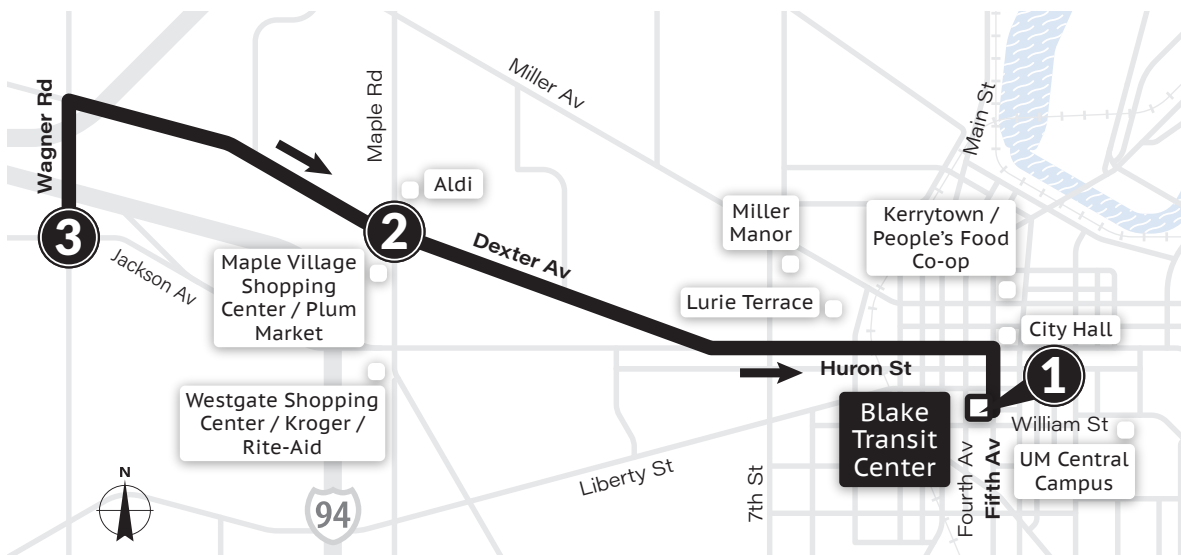

MONDAY-FRIDAY		
Jackson & Wagner ③	Dexter & Maple ②	Blake Transit Center ①
6:24a	6:28a	6:42a
6:54a	6:58a	7:12a
7:24a	7:28a	7:42a
7:54a	7:58a	8:12a
8:24a	8:28a	8:42a
8:54a	8:58a	9:12a
9:24a	9:28a	9:42a
9:54a	9:58a	10:12a
10:24a	10:28a	10:42a
10:54a	10:58a	11:12a
11:24a	11:28a	11:42a
11:54a	11:58a	12:12p
12:24p	12:28p	12:42p
12:54p	12:58p	1:12p
1:24p	1:28p	1:42p
1:54p	1:58p	2:12p
2:24p	2:28p	2:42p
2:54p	2:58p	3:12p
3:24p	3:28p	3:42p
3:54p	3:58p	4:12p
4:24p	4:28p	4:42p
4:54p	4:58p	5:12p
5:24p	5:28p	5:42p
5:54p	5:58p	6:12p
6:24p	6:28p	6:42p
7:24p	7:28p	7:42p
8:24p	8:28p	8:42p
9:24p	9:28p	9:42p
10:24p	10:28p	10:42p

SATURDAY & SUNDAY		
Jackson & Wagner ③	Dexter & Maple ②	Blake Transit Center ①
8:54a	8:58a	9:12a
9:54a	9:58a	10:12a
10:54a	10:58a	11:12a
11:54a	11:58a	12:12p
12:54p	12:58p	1:12p
1:54p	1:58p	2:12p
2:54p	2:58p	3:12p
3:54p	3:58p	4:12p
4:54p	4:58p	5:12p
5:54p	5:58p	6:12p
6:54p	6:58p	7:12p
▼ SATURDAY ONLY ▼		
7:54p	7:58p	8:12p
8:54p	8:58p	9:12p
9:54p	9:58p	10:12p
10:54p	10:58p	11:12p

MONDAY-FRIDAY		
Blake Transit Center ①	Dexter & Maple ②	Jackson & Wagner ③
6:45a	6:50a	6:54a
7:15a	7:20a	7:24a
7:45a	7:50a	7:54a
8:15a	8:20a	8:24a
8:45a	8:50a	8:54a
9:15a	9:20a	9:24a
9:45a	9:50a	9:54a
10:15a	10:20a	10:24a
10:45a	10:50a	10:54a
11:15a	11:20a	11:24a
11:45a	11:50a	11:54a
12:15p	12:20p	12:24p
12:45p	12:50p	12:54p
1:15p	1:20p	1:24p
1:45p	1:50p	1:54p
2:15p	2:20p	2:24p
2:45p	2:50p	2:54p
3:15p	3:20p	3:24p
3:45p	3:50p	3:54p
4:15p	4:20p	4:24p
4:45p	4:50p	4:54p
5:15p	5:20p	5:24p
5:45p	5:50p	5:54p
6:15p	6:20p	6:24p
7:15p	7:20p	7:24p
8:15p	8:20p	8:24p
9:15p	9:20p	9:24p
10:15p	10:20p	10:24p
11:15p	11:20p	11:24p

SATURDAY & SUNDAY		
Blake Transit Center ①	Dexter & Maple ②	Jackson & Wagner ③
8:45a	8:50a	8:54a
9:45a	9:50a	9:54a
10:45a	10:50a	10:54a
11:45a	11:50a	11:54a
12:45p	12:50p	12:54p
1:45p	1:50p	1:54p
2:45p	2:50p	2:54p
3:45p	3:50p	3:54p
4:45p	4:50p	4:54p
5:45p	5:50p	5:54p
6:45p	6:50p	6:54p
▼ SATURDAY ONLY ▼		
7:45p	7:50p	7:54p
8:45p	8:50p	8:54p
9:45p	9:50p	9:54p
10:45p	10:50p	10:54p