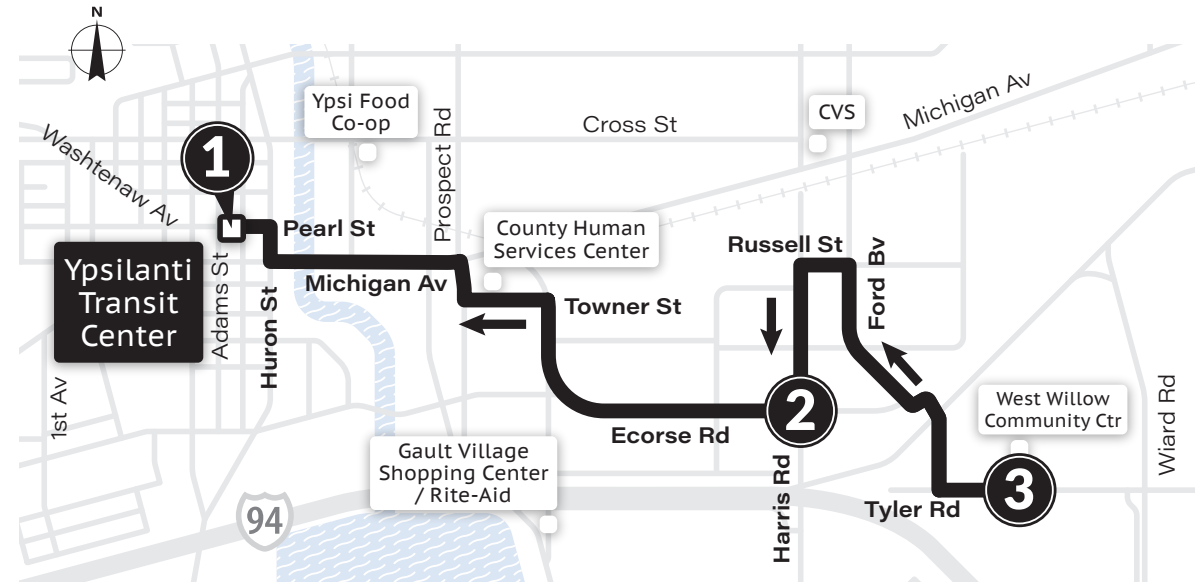

MONDAY-FRIDAY		
Ypsilanti Transit Center ①	Ecorse & Harris ②	West Willow Park ③
6:15a	6:21a	6:27a
6:45a	6:51a	6:57a
7:15a	7:21a	7:27a
7:45a	7:51a	7:57a
8:15a	8:21a	8:27a
8:45a	8:51a	8:57a
9:15a	9:21a	9:27a
9:45a	9:51a	9:57a
10:15a	10:21a	10:27a
10:45a	10:51a	10:57a
11:15a	11:21a	11:27a
11:45a	11:51a	11:57a
12:15p	12:21p	12:27p
12:45p	12:51p	12:57p
1:15p	1:21p	1:27p
1:45p	1:51p	1:57p
2:15p	2:21p	2:27p
2:45p	2:51p	2:57p
3:15p	3:21p	3:27p
3:45p	3:51p	3:57p
4:15p	4:21p	4:27p
4:45p	4:51p	4:57p
5:15p	5:21p	5:27p
5:45p	5:51p	5:57p
6:15p	6:21p	6:27p
6:45p	6:51p	6:57p
7:45p	7:51p	7:57p
8:45p	8:51p	8:57p
9:45p	9:51p	9:57p
10:45p	10:51p	10:57p

SATURDAY		
Ypsilanti Transit Center ①	Ecorse & Harris ②	West Willow Park ③
7:45a	7:51a	7:57a
8:45a	8:51a	8:57a
9:45a	9:51a	9:57a
10:45a	10:51a	10:57a
11:45a	11:51a	11:57a
12:45p	12:51p	12:57p
1:45p	1:51p	1:57p
2:45p	2:51p	2:57p
3:45p	3:51p	3:57p
4:45p	4:51p	4:57p
5:45p	5:51p	5:57p
6:45p	6:51p	6:57p
7:45p	7:51p	7:57p
8:45p	8:51p	8:57p
9:45p	9:51p	9:57p
SUNDAY		
8:45a	8:51a	8:57a
9:45a	9:51a	9:57a
10:45a	10:51a	10:57a
11:45a	11:51a	11:57a
12:45p	12:51p	12:57p
1:45p	1:51p	1:57p
2:45p	2:51p	2:57p
3:45p	3:51p	3:57p
4:45p	4:51p	4:57p
5:45p	5:51p	5:57p
6:45p	6:51p	6:57p

MONDAY-FRIDAY		
West Willow Park ③	Ecorse & Harris ②	Ypsilanti Transit Center ①
6:27a	6:33a	6:42a
6:57a	7:03a	7:12a
7:27a	7:33a	7:42a
7:57a	8:03a	8:12a
8:27a	8:33a	8:42a
8:57a	9:03a	9:12a
9:27a	9:33a	9:42a
9:57a	10:03a	10:12a
10:27a	10:33a	10:42a
10:57a	11:03a	11:12a
11:27a	11:33a	11:42a
11:57a	12:03p	12:12p
12:27p	12:33p	12:42p
12:57p	1:03p	1:12p
1:27p	1:33p	1:42p
1:57p	2:03p	2:12p
2:27p	2:33p	2:42p
2:57p	3:03p	3:12p
3:27p	3:33p	3:42p
3:57p	4:03p	4:12p
4:27p	4:33p	4:42p
4:57p	5:03p	5:12p
5:27p	5:33p	5:42p
5:57p	6:03p	6:12p
6:27p	6:33p	6:42p
6:57p	7:03p	7:12p
7:57p	8:03p	8:12p
8:57p	9:03p	9:12p
9:57p	10:03p	10:12p

SATURDAY		
West Willow Park ③	Ecorse & Harris ②	Ypsilanti Transit Center ①
7:57a	8:03a	8:12a
8:57a	9:03a	9:12a
9:57a	10:03a	10:12a
10:57a	11:03a	11:12a
11:57a	12:03p	12:12p
12:57p	1:03p	1:12p
1:57p	2:03p	2:12p
2:57p	3:03p	3:12p
3:57p	4:03p	4:12p
4:57p	5:03p	5:12p
5:57p	6:03p	6:12p
6:57p	7:03p	7:12p
7:57p	8:03p	8:12p
8:57p	9:03p	9:12p
9:57p	10:03p	10:12p
SUNDAY		
8:57a	9:03a	9:12a
9:57a	10:03a	10:12a
10:57a	11:03a	11:12a
11:57a	12:03p	12:12p
12:57p	1:03p	1:12p
1:57p	2:03p	2:12p
2:57p	3:03p	3:12p
3:57p	4:03p	4:12p
4:57p	5:03p	5:12p
5:57p	6:03p	6:12p
6:57p	7:03p	7:12p