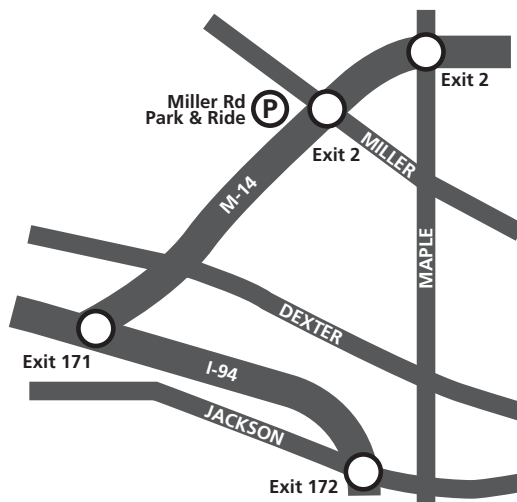

Routes

- 34 Maple–Dexter (*weekday peak times only*)
- 61 U-M–Miller (*weekdays only*)