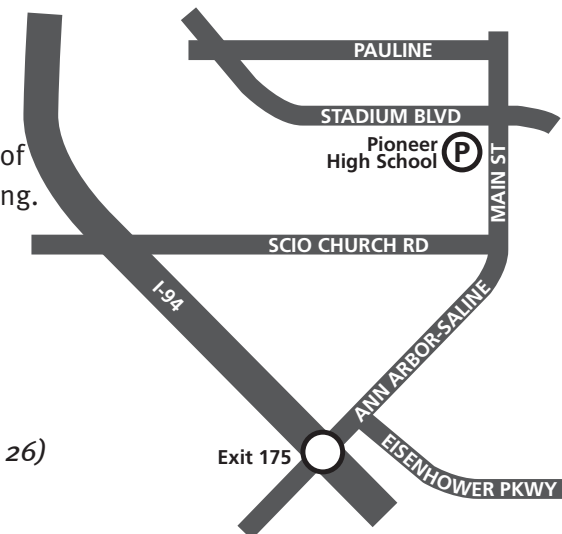

Park & Ride continued

Shared-Use Park & Ride Spaces

Designated areas are listed as follows:

Meijer—Carpenter Rd

3825 Carpenter Rd
Ypsilanti, MI 48197

(P&R spaces are located in the Meijer parking lot just north of the IHOP Restaurant)