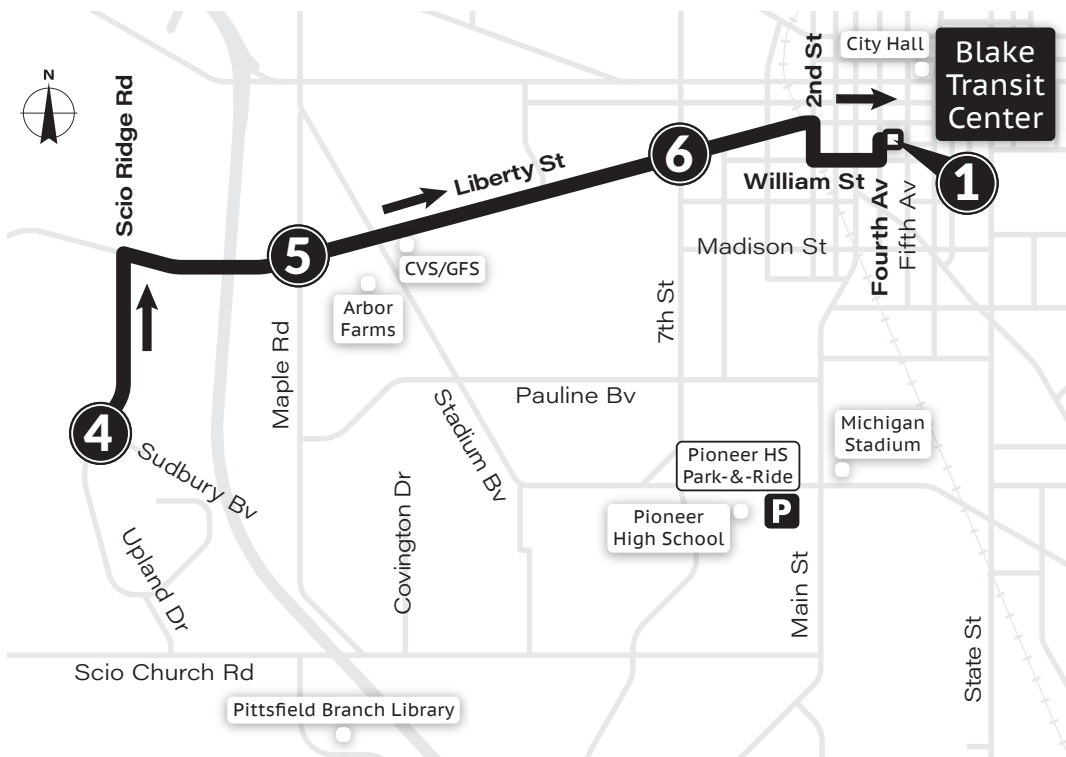

MONDAY-FRIDAY			
Scio Ridge & Sudbury 4	Liberty & Maple 5	Liberty & Seventh 6	Blake Transit Center 1
6:28a	6:31a	6:34a	6:42a
6:58a	7:01a	7:04a	7:12a
7:28a	7:31a	7:34a	7:42a
7:58a	8:01a	8:04a	8:12a
8:28a	8:31a	8:34a	8:42a
8:58a	9:01a	9:04a	9:12a
9:28a	9:31a	9:34a	9:42a
9:58a	10:01a	10:04a	10:12a
10:28a	10:31a	10:34a	10:42a
11:28a	11:31a	11:34a	11:42a
12:28p	12:31p	12:34p	12:42p
1:28p	1:31p	1:34p	1:42p
2:28p	2:31p	2:34p	2:42p
3:28p	3:31p	3:34p	3:42p
3:58p	4:01p	4:04p	4:12p
4:28p	4:31p	4:34p	4:42p
4:58p	5:01p	5:04p	5:12p
5:28p	5:31p	5:34p	5:42p
6:58p	6:01p	6:04p	6:12p
6:28p	6:31p	6:34p	6:42p
6:58p	7:01p	7:04p	7:12p
7:58p	8:01p	8:04p	8:12p
8:58p	9:01p	9:04p	9:12p
9:58p	10:01p	10:04p	10:12p
10:58p	11:01p	11:04p	11:12p

SATURDAY			
Scio Ridge & Sudbury 4	Liberty & Maple 5	Liberty & Seventh 6	Blake Transit Center 1
7:58a	8:01a	8:04a	8:12a
8:58a	9:01a	9:04a	9:12a
9:58a	10:01a	10:04a	10:12a
10:58a	11:01a	11:04a	11:12a
11:58a	12:01p	12:04p	12:12p
12:58p	1:01p	1:04p	1:12p
1:58p	2:01p	2:04p	2:12p
2:58p	3:01p	3:04p	3:12p
3:58p	4:01p	4:04p	4:12p
4:58p	5:01p	5:04p	5:12p
5:58p	6:01p	6:04p	6:12p
6:58p	7:01p	7:04p	7:12p
7:58p	8:01p	8:04p	8:12p
8:58p	9:01p	9:04p	9:12p
9:58p	10:01p	10:04p	10:12p

SUNDAY			
Scio Ridge & Sudbury 4	Liberty & Maple 5	Liberty & Seventh 6	Blake Transit Center 1
8:58a	9:01a	9:04a	9:12a
9:58a	10:01a	10:04a	10:12a
10:58a	11:01a	11:04a	11:12a
11:58a	12:01p	12:04p	12:12p
12:58p	1:01p	1:04p	1:12p
1:58p	2:01p	2:04p	2:12p
2:58p	3:01p	3:04p	3:12p
3:58p	4:01p	4:04p	4:12p
4:58p	5:01p	5:04p	5:12p
5:58p	6:01p	6:04p	6:12p

MONDAY-FRIDAY			
Blake Transit Center 1	Pioneer High School Park-&-Ride 2	Scio Church & Covington 3	Scio Ridge & Sudbury 4
6:45a	6:51a	6:54a	6:58a
7:15a	7:21a	7:24a	7:28a
7:45a	7:51a	7:54a	7:58a
8:15a	8:21a	8:24a	8:28a
8:45a	8:51a	8:54a	8:58a
9:15a	9:21a	9:24a	9:28a
9:45a	9:51a	9:54a	9:58a
10:15a	10:21a	10:24a	10:28a
11:15a	11:21a	11:24a	11:28a
12:15p	12:21p	12:24p	12:28p
1:15p	1:21p	1:24p	1:28p
2:15p	2:21p	2:24p	2:28p
3:15p	3:21p	3:24p	3:28p
3:45p	3:51p	3:54p	3:58p
4:15p	4:21p	4:24p	4:28p
4:45p	4:51p	4:54p	4:58p
5:15p	5:21p	5:24p	5:28p
5:45p	5:51p	5:54p	5:58p
6:15p	6:21p	6:24p	6:28p
6:45p	6:51p	6:54p	6:58p
7:45p	7:51p	7:54p	7:58p
8:45p	8:51p	8:54p	8:58p
9:45p	9:51p	9:54p	9:58p
10:45p	10:51p	10:54p	10:58p

SATURDAY			
Blake Transit Center 1	Pioneer High School Park-&-Ride 2	Scio Church & Covington 3	Scio Ridge & Sudbury 4
7:45a	7:51a	7:54a	7:58a
8:45a	8:51a	8:54a	8:58a
9:45a	9:51a	9:54a	9:58a
10:45a	10:51a	10:54a	10:58a
11:45a	11:51a	11:54a	11:58a
12:45p	12:51p	12:54p	12:58p
1:45p	1:51p	1:54p	1:58p
2:45p	2:51p	2:54p	2:58p
3:45p	3:51p	3:54p	3:58p
4:45p	4:51p	4:54p	4:58p
5:45p	5:51p	5:54p	5:58p
6:45p	6:51p	6:54p	6:58p
7:45p	7:51p	7:54p	7:58p
8:45p	8:51p	8:54p	8:58p
9:45p	9:51p	9:54p	9:58p