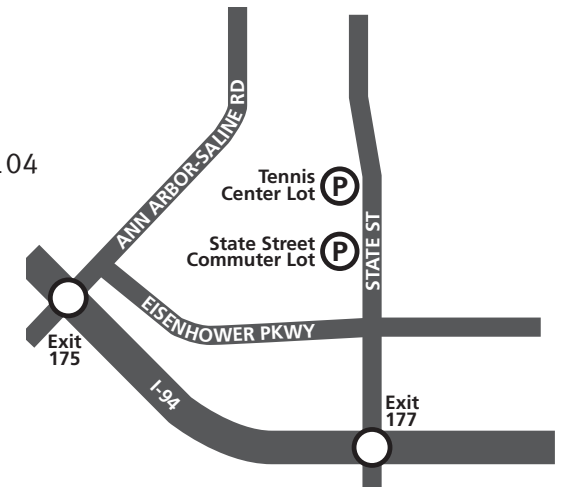

Route

- 62 U-M–State