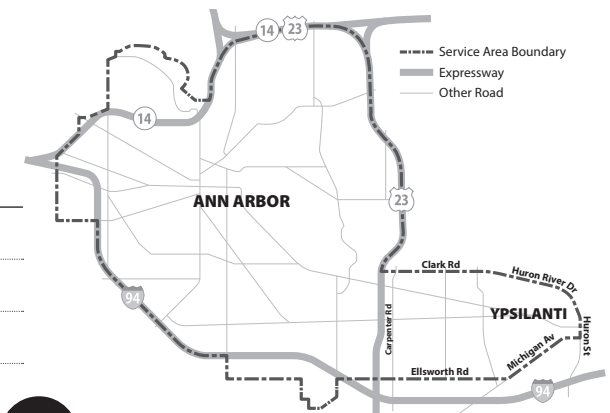

Reservations stop at 5:15am Monday–Friday (5:00am for trips outside of Ann Arbor) and 6:15am Saturday–Sunday (6:00am for trips outside of Ann Arbor).

Service Area

Download the MODE Car App

TheRide partners with MODE Car to provide FlexRide service. For a smoother FlexRide experience, please download the MODE Car app for iOS or Android.