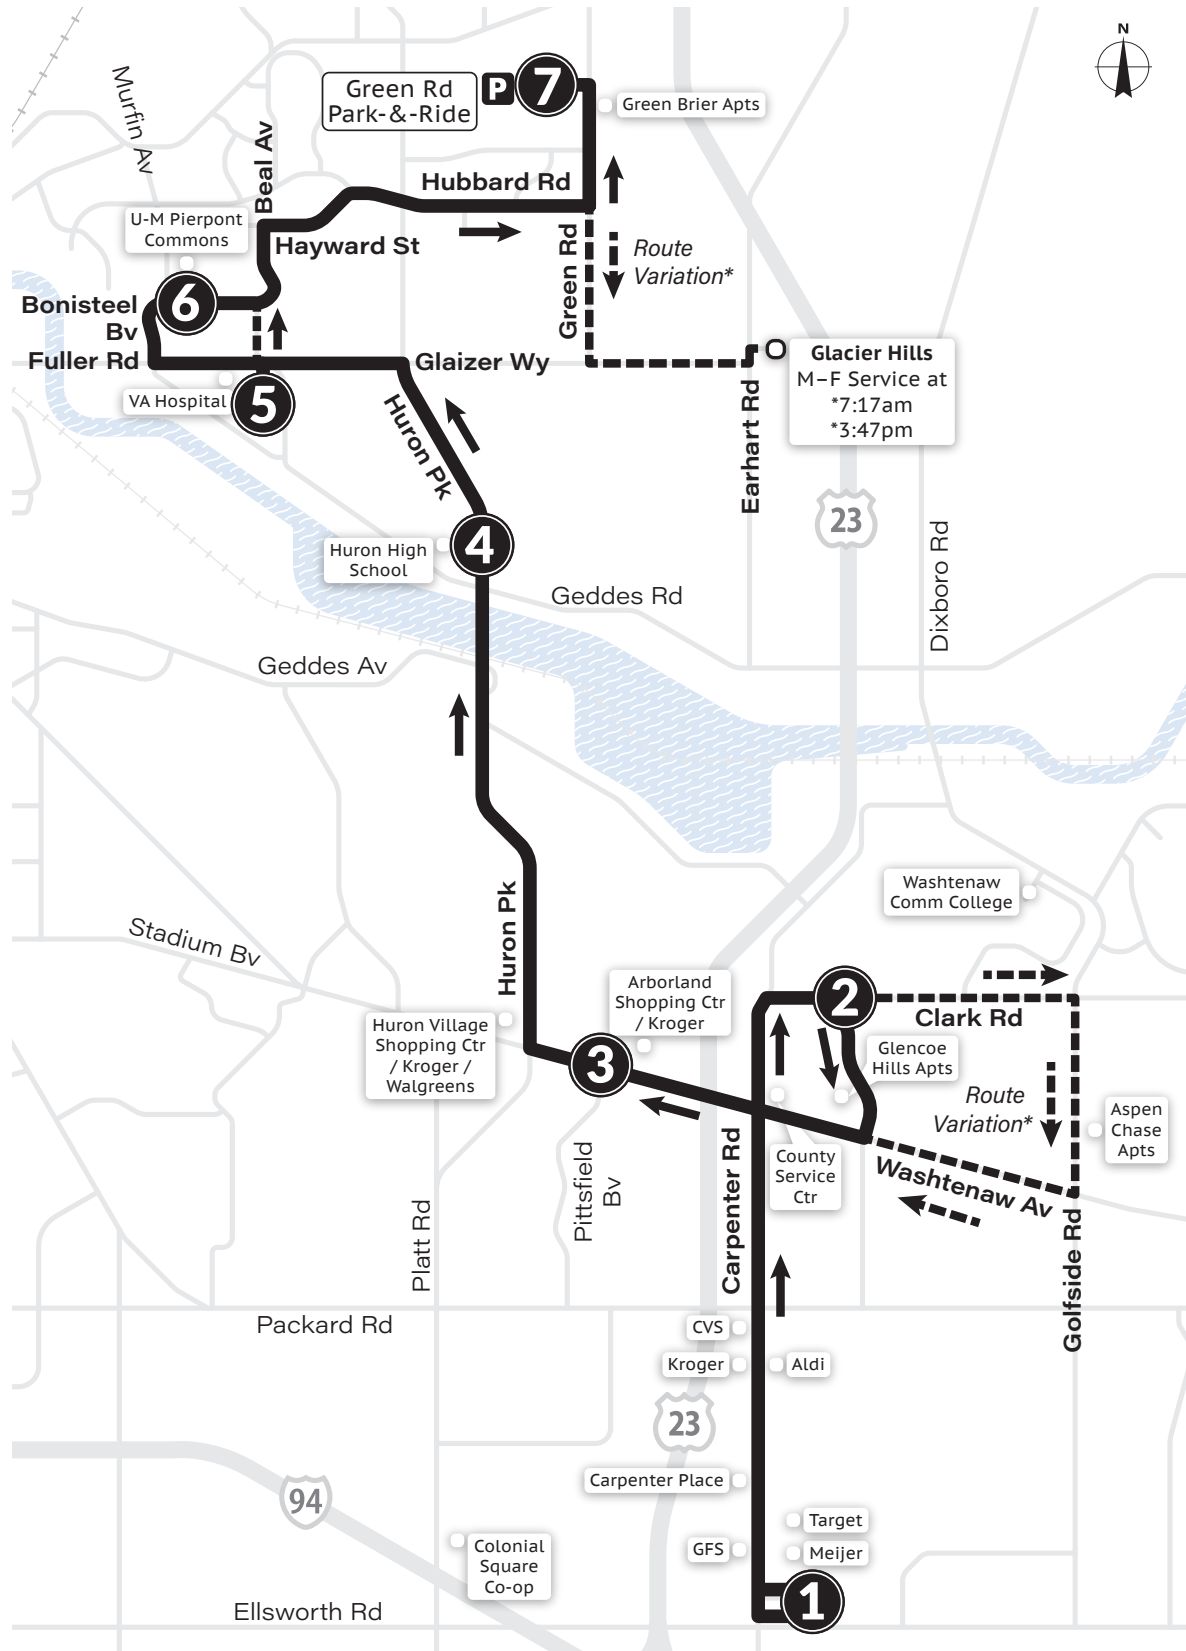

MONDAY-FRIDAY						
Meijer (Carpenter Rd)	Glencoe Hills & Clark	Huron Pkw & Washtenaw	Huron High School	VA Hospital	Pierpont Commons	Green Rd Park & Ride Lot
1	2	3	4	5	6	7
6:35a	6:41a	6:47a	6:53a	6:58a	7:04a	7:11a ◊
7:05a	7:11a	7:19a	7:25a	7:34a	7:40a	7:47a
7:35a*	—	7:51a	7:59a	8:04a	8:10a	8:17a
8:05a	8:11a	8:19a	8:25a	8:34a	8:40a	8:47a
8:35a	8:41a	8:49a	8:55a	9:04a	9:10a	9:17a
9:05a	9:11a	9:19a	9:25a	9:34a	9:40a	9:47a
9:35a	9:41a	9:49a	9:55a	10:04a	10:10a	10:17a
10:05a	10:11a	10:19a	10:25a	10:34a	10:40a	10:47a
10:35a	10:41a	10:49a	10:55a	11:04a	11:10a	11:17a
11:05a	11:11a	11:19a	11:25a	11:34a	11:40a	11:47a
11:35a	11:41a	11:49a	11:55a	12:04p	12:10p	12:17p
12:05p	12:11p	12:19p	12:25p	12:34p	12:40p	12:47p
12:35p	12:41p	12:49p	12:55p	1:04p	1:10p	1:17p
1:05p	1:11p	1:19p	1:25p	1:34p	1:40p	1:47p
1:35p	1:41p	1:49p	1:55p	2:04p	2:10p	2:17p
2:05p	2:11p	2:19p	2:25p	2:34p	2:40p	2:47p
2:35p	2:41p	2:49p	2:55p	3:04p	3:10p	3:17p
3:05p	3:11p	3:17p	3:23p	3:28p	3:34p	3:41p Δ
3:35p	3:41p	3:49p	3:55p	4:04p	4:10p	4:17p
4:05p	4:11p	4:19p	4:25p	4:34p	4:40p	4:47p
4:35p	4:41p	4:49p	4:55p	5:04p	5:10p	5:17p
5:05p	5:11p	5:19p	5:25p	5:34p	5:40p	5:47p
5:35p	5:41p	5:49p	5:55p	6:04p	6:10p	6:17p
6:05p	6:11p	6:19p	6:25p	6:34p	6:40p	6:47p
6:35p	6:41p	6:48p	6:55p	—	7:02p	—
7:35p	7:41p	7:48p	7:55p	—	8:02p	—
8:35p	8:41p	8:48p	8:55p	—	9:02p	—
9:35p	9:41p	9:48p	9:55p	—	10:02p	—
10:35p	10:41p	10:48p	10:55p	—	11:02p	—
11:35p	11:41p	11:48p	11:55p	—	12:02a	—
SATURDAY						
8:35a	8:41a	8:48a	8:55a	—	9:02a	—
9:35a	9:41a	9:48a	9:55a	—	10:02a	—
10:35a	10:41a	10:48a	10:55a	—	11:02a	—
11:35a	11:41a	11:48a	11:55a	—	12:02p	—
12:35p	12:41p	12:48p	12:55p	—	1:02p	—
1:35p	1:41p	1:48p	1:55p	—	2:02p	—
2:35p	2:41p	2:48p	2:55p	—	3:02p	—
3:35p	3:41p	3:48p	3:55p	—	4:02p	—
4:35p	4:41p	4:48p	4:55p	—	5:02p	—
5:35p	5:41p	5:48p	5:55p	—	6:02p	—
6:35p	6:41p	6:48p	6:55p	—	7:02p	—
7:35p	7:41p	7:48p	7:55p	—	8:02p	—
8:35p	8:41p	8:48p	8:55p	—	9:02p	—
9:35p	9:41p	9:48p	9:55p	—	10:02p	—
10:35p	10:41p	10:48p	10:55p	—	11:02p	—

No Sunday Service

*Trip serves Hogback Rd to Clark Rd to Golfside Rd to Washtenaw Ave before resuming regular routing.

◊ Trip ends at Glacier Hills at 7:17am.

Δ Trip ends at Glacier Hills at 3:47pm.