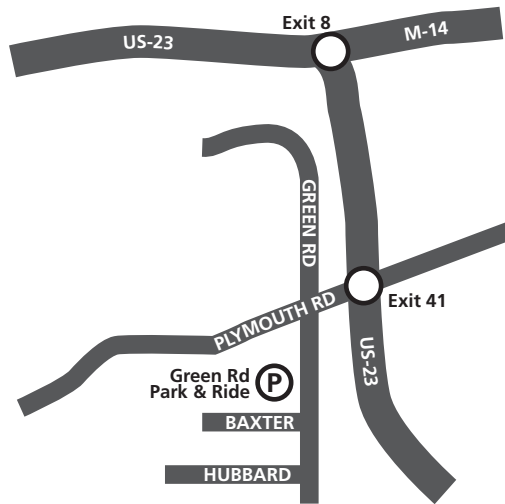

Park & Ride

TheRide has a simple, easy and low-cost alternative to parking in downtown Ann Arbor or on the University of Michigan and Eastern Michigan University campuses. Park free all day at one of our Park & Ride lots and ride TheRide to work, classes, shopping, entertainment and more.

Dedicated Park & Ride Lots

Please see individual time schedules for route details.

Green Road Lot

1919 Green Rd
Ann Arbor, MI 48105

Located on the west side of Green Rd, south of Plymouth Road.

Routes

- 23 Plymouth (*evenings and weekends only*)
- 65 U-M–Downtown–Green
- 66 Carpenter–Huron Parkway (*no evening or weekend service*)

North-East Shuttle (East Medical Campus Connection), provided by the University of Michigan, boards here.