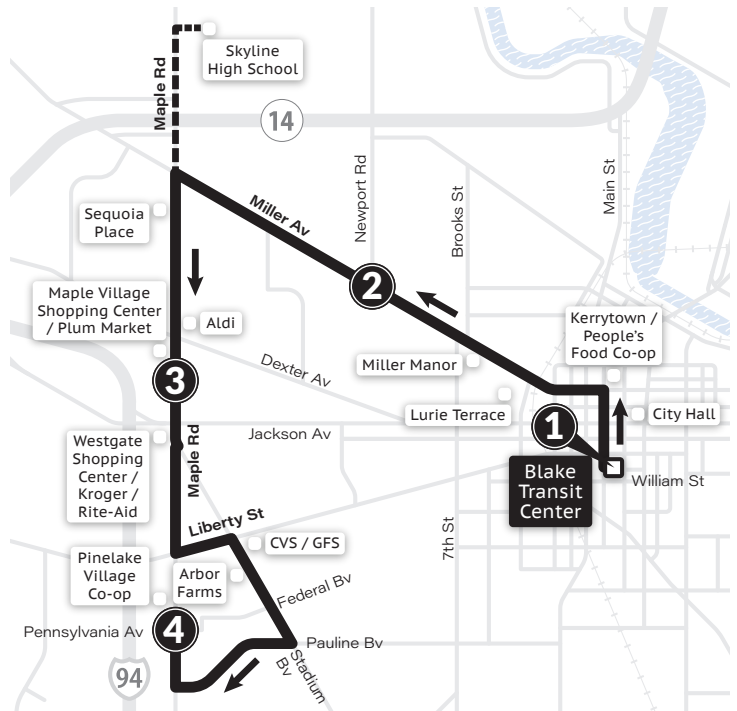

MONDAY-FRIDAY

4	3	2	1
Pennsylvania & Maple	Maple Village	Miller & Newport	Blake Transit Center
6:12a	6:19a	6:23a	6:42a
6:42a	6:49a	6:53a	7:12a
7:12a	7:18a*	7:28a	7:42a
7:42a	7:48a*	7:58a	8:12a
8:12a	8:19a	8:23a	8:42a
8:42a	8:49a	8:53a	9:12a
9:12a	9:19a	9:23a	9:42a
9:42a	9:49a	9:53a	10:12a
10:12a	10:19a	10:23a	10:42a
10:42a	10:49a	10:53a	11:12a
11:12a	11:19a	11:23a	11:42a
11:42a	11:49a	11:53a	12:12p
12:12p	12:19p	12:23p	12:42p
12:42p	12:49p	12:53p	1:12p
1:12p	1:19p	1:23p	1:42p
1:42p	1:49p	1:53p	2:12p
2:12p	2:19p	2:23p	2:42p
2:42p	2:48p*	2:58p	3:12p
3:12p	3:18p*	3:28p	3:42p
3:42p	3:49p	3:53p	4:12p
4:12p	4:19p	4:23p	4:42p
4:42p	4:49p	4:53p	5:12p
5:12p	5:19p	5:23p	5:42p
5:42p	5:49p	5:53p	6:12p
6:12p	6:19p	6:23p	6:42p
6:42p	6:49p	6:53p	7:12p
7:42p	7:49p	7:53p	8:12p
8:42p	8:49p	8:53p	9:12p
9:42p	9:49p	9:53p	10:12p
10:42p	10:49p	10:53p	11:12p

SATURDAY & SUNDAY

4	3	2	1
Pennsylvania & Maple	Maple Village	Miller & Newport	Blake Transit Center
8:42a	8:49a	8:53a	9:12a
9:42a	9:49a	9:53a	10:12a
10:42a	10:49a	10:53a	11:12a
11:42a	11:49a	11:53a	12:12p
12:42p	12:49p	12:53p	1:12p
1:42p	1:49p	1:53p	2:12p
2:42p	2:49p	2:53p	3:12p
3:42p	3:49p	3:53p	4:12p
4:42p	4:49p	4:53p	5:12p
5:42p	5:49p	5:53p	6:12p
6:42p	6:49p	6:53p	7:12p
▼ SATURDAY ONLY ▼			
7:42p	7:49p	7:53p	8:12p
8:42p	8:49p	8:53p	9:12p
9:42p	9:49p	9:53p	10:12p

*Trip serves Skyline High School.

MONDAY-FRIDAY

1	2	3	4
Blake Transit Center	Miller & Newport	Maple Village	Pennsylvania & Maple
6:45a	6:50a	6:58a	7:12a
7:15a	7:20a*	7:30a	7:42a
7:45a	7:50a*	8:00a	8:12a
8:15a	8:20a	8:28a	8:42a
8:45a	8:50a	8:58a	9:12a
9:15a	9:20a	9:28a	9:42a
9:45a	9:50a	9:58a	10:12a
10:15a	10:20a	10:28a	10:42a
10:45a	10:50a	10:58a	11:12a
11:15a	11:20a	11:28a	11:42a
11:45a	11:50a	11:58a	12:12p
12:15p	12:20p	12:28p	12:42p
12:45p	12:50p	12:58p	1:12p
1:15p	1:20p	1:28p	1:42p
1:45p	1:50p	1:58p	2:12p
2:15p	2:20p	2:28p	2:42p
2:45p	2:50p*	3:00p	3:12p
3:15p	3:20p*	3:30p	3:42p
3:45p	3:50p	3:58p	4:12p
4:15p	4:20p	4:28p	4:42p
4:45p	4:50p	4:58p	5:12p
5:15p	5:20p	5:28p	5:42p
5:45p	5:50p	5:58p	6:12p
6:15p	6:20p	6:28p	6:42p
7:15p	7:20p	7:28p	7:42p
8:15p	8:20p	8:28p	8:42p
9:15p	9:20p	9:28p	9:42p
10:15p	10:20p	10:28p	10:42p
11:15p	11:20p	11:28p	11:42p

SATURDAY & SUNDAY

1	2	3	4
Blake Transit Center	Miller & Newport	Maple Village	Pennsylvania & Maple
8:15a	8:20a	8:28a	8:42a
9:15a	9:20a	9:28a	9:42a
10:15a	10:20a	10:28a	10:42a
11:15a	11:20a	11:28a	11:42a
12:15p	12:20p	12:28p	12:42p
1:15p	1:20p	1:28p	1:42p
2:15p	2:20p	2:28p	2:42p
3:15p	3:20p	3:28p	3:42p
4:15p	4:20p	4:28p	4:42p
5:15p	5:20p	5:28p	5:42p
6:15p	6:20p	6:28p	6:42p
▼ SATURDAY ONLY ▼			
7:15p	7:20p	7:28p	7:42p
8:15p	8:20p	8:28p	8:42p
9:15p	9:20p	9:28p	9:42p
10:15p	10:20p	10:28p	10:42p

*Trip serves Skyline High School.