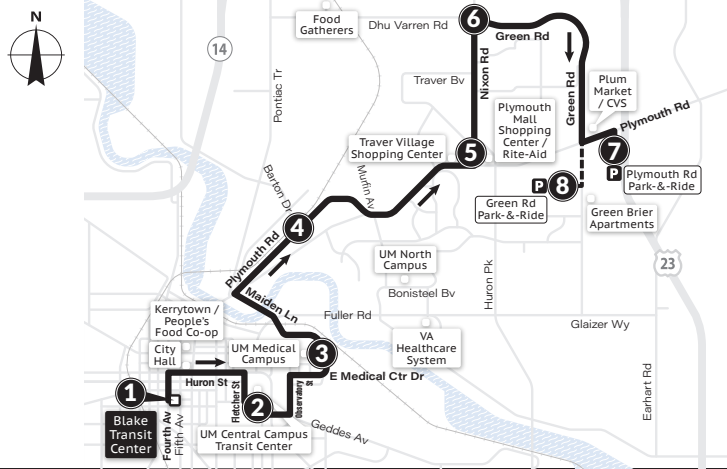

MONDAY-FRIDAY

Blake Transit Center ①	U-M Central Campus Transit Ctr ②	U-M Hospital ③	Plymouth & Barton ④	Plymouth Mall ⑤	Green & Nixon ⑥	Plymouth Rd Park & Ride ⑦	Green Rd Park & Ride ⑧
6:30a	6:37a	6:44a	6:52a	6:59a	7:04a	7:12a	—
6:45a	6:52a	6:59a	7:07a	7:14a	7:19a	7:27a	—
7:00a	7:07a	7:14a	7:22a	7:29a	7:34a	7:42a	—
7:15a	7:22a	7:29a	7:37a	7:44a	7:49a	7:57a	—
7:30a	7:37a	7:44a	7:52a	7:59a	8:04a	8:12a	—
7:45a	7:52a	7:59a	8:07a	8:14a	8:19a	8:27a	—
8:00a	8:07a	8:14a	8:22a	8:29a	8:34a	8:42a	—
8:15a	8:22a	8:29a	8:37a	8:44a	8:49a	8:57a	—
8:30a	8:37a	8:44a	8:52a	8:59a	9:04a	9:12a	—
8:45a	8:52a	8:59a	9:07a	9:14a	9:19a	9:27a	—
9:00a	9:05a	9:11a	9:18a	9:23a	9:27a	9:34a	—
9:15a	9:20a	9:26a	9:33a	9:38a	9:42a	9:49a	—
9:30a	9:35a	9:41a	9:48a	9:53a	9:57a	10:04a	—
9:45a	9:50a	9:56a	10:03a	10:08a	10:12a	10:19a	—
10:00a	10:05a	10:11a	10:18a	10:23a	10:27a	10:34a	—
10:15a	10:20a	10:26a	10:33a	10:38a	10:42a	10:49a	—
10:30a	10:35a	10:41a	10:48a	10:53a	10:57a	11:04a	—
10:45a	10:50a	10:56a	11:03a	11:08a	11:12a	11:19a	—
11:00a	11:05a	11:11a	11:18a	11:23a	11:27a	11:34a	—
11:15a	11:20a	11:26a	11:33a	11:38a	11:42a	11:49a	—
11:30a	11:35a	11:41a	11:48a	11:53a	11:57a	12:04p	—
11:45a	11:50a	11:56a	12:03p	12:08p	12:12p	12:19p	—
12:00p	12:05p	12:11p	12:18p	12:23p	12:27p	12:34p	—
12:15p	12:20p	12:26p	12:33p	12:38p	12:42p	12:49p	—
12:30p	12:35p	12:41p	12:48p	12:53p	12:57p	1:04p	—
12:45p	12:50p	12:56p	1:03p	1:08p	1:12p	1:19p	—
1:00p	1:05p	1:11p	1:18p	1:23p	1:27p	1:34p	—
1:15p	1:20p	1:26p	1:33p	1:38p	1:42p	1:49p	—
1:30p	1:35p	1:41p	1:48p	1:53p	1:57p	2:04p	—
1:45p	1:50p	1:56p	2:03p	2:08p	2:12p	2:19p	—
2:00p	2:05p	2:11p	2:18p	2:23p	2:27p	2:34p	—
2:15p	2:20p	2:26p	2:33p	2:38p	2:42p	2:49p	—
2:30p	2:35p	2:41p	2:48p	2:53p	2:57p	3:04p	—
2:45p	2:52p	2:59p	3:07p	3:14p	3:19p	3:27p	—
3:00p	3:07p	3:14p	3:22p	3:29p	3:34p	3:42p	—
3:15p	3:22p	3:29p	3:37p	3:44p	3:49p	3:57p	—
3:30p	3:37p	3:44p	3:52p	3:59p	4:04p	4:12p	—
3:45p	3:52p	3:59p	4:07p	4:14p	4:19p	4:27p	—

MONDAY-FRIDAY (Continued)