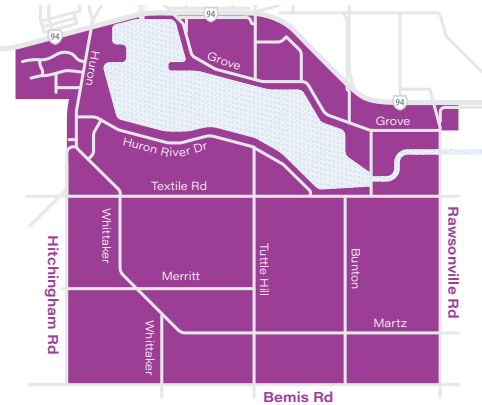

Hours of Operation

Monday–Friday	6:00am – 10:00pm
Saturday	8:00am – 9:00pm
Sunday	9:00am – 7:00pm

Reservations

(Same-day and next-day reservations)

- MyFlexRide.org
- 734-794-0377
- Download the MODE Car app

FlexRide Late Night & Holiday Service

Late Night and Holiday trips can begin and end within the service area outlined below. Reservations are accepted one hour before FlexRide service begins until an hour before service ends in each area.

Late Night Service Hours

Hours of Operation

Monday–Thursday	11:45pm–6:00am
Friday	11:45pm–7:15am
Saturday	10:45pm–8:00am
Sunday	8:00pm–6:00am

Night service trips must be completed by the end of service hours.

Fares

Fare

$5.00/trip

GoldRide & A-Ride

$2.50/trip

go!Pass

$3.00/trip

Holiday Service

Holiday service operates in place of regular fixed-route service hours. This service is available on the following holidays:

New Year's Day	Labor Day
Easter Sunday	Thanksgiving
Memorial Day	Christmas Day
Fourth of July	

Reservations

734-528-5432

Download the MODE Car app

Advanced reservations (24-hour notice) are recommended. **Once you have made an advanced reservation, calling to confirm your trip at least 60 minutes before requested pickup time is required** (leave a message if this is before service begins).

Reservations stop at 5:15am Monday–Friday (5:00am for trips outside of Ann Arbor) and 6:15am Saturday–Sunday (6:00am for trips outside of Ann Arbor).