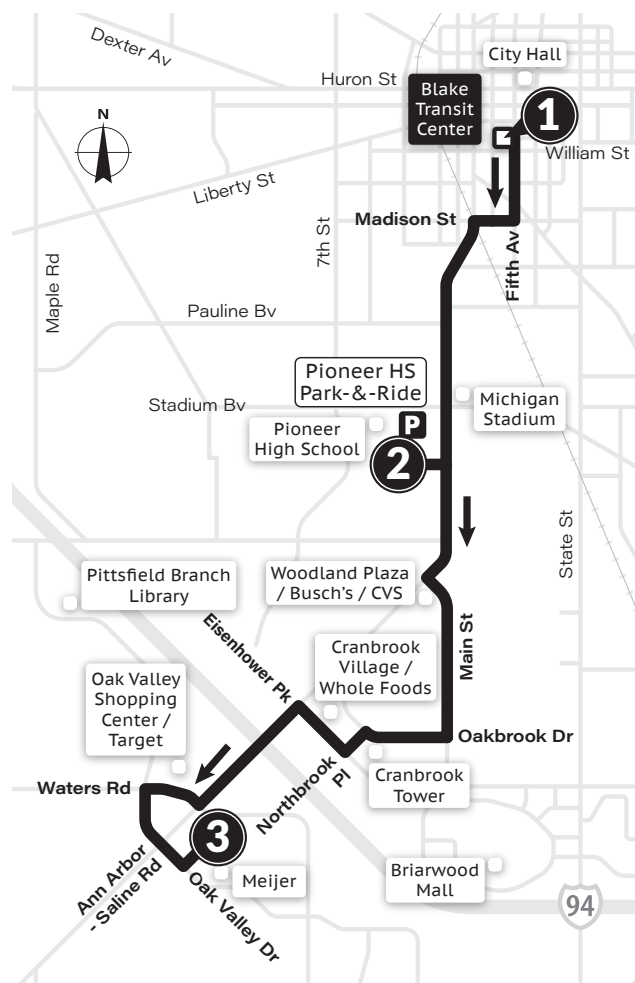

MONDAY-FRIDAY		
Blake Transit Center ①	Pioneer High School Park-&-Ride ②	Meijer (Ann Arbor - Saline Rd) ③
6:30a	6:36a	6:47a
7:00a	7:06a	7:17a
7:30a	7:36a	7:47a
8:00a	8:06a	8:17a
8:30a	8:36a	8:47a
9:00a	9:06a	9:17a
9:30a	9:36a	9:47a
10:00a	10:06a	10:17a
10:30a	10:36a	10:47a
11:00a	11:06a	11:17a
11:30a	11:36a	11:47a
12:00p	12:06p	12:17p
12:30p	12:36p	12:47p
1:00p	1:06p	1:17p
1:30p	1:36p	1:47p
2:00p	2:06p	2:17p
2:30p	2:36p	2:47p
3:00p	3:06p	3:17p
3:30p	3:36p	3:47p
4:00p	4:06p	4:17p
4:30p	4:36p	4:47p
5:00p	5:06p	5:17p
5:30p	5:36p	5:47p
6:00p	6:06p	6:17p
6:30p	6:36p	6:47p
7:00p	7:06p	7:17p
7:30p	7:36p	7:47p
8:30p	8:36p	8:47p
9:30p	9:36p	9:47p
10:30p	10:36p	10:47p

SATURDAY & SUNDAY		
Blake Transit Center ①	Pioneer High School Park-&-Ride ②	Meijer (Ann Arbor - Saline Rd) ③
8:30a	8:36a	8:47a
9:30a	9:36a	9:47a
10:30a	10:36a	10:47a
11:30a	11:36a	11:47a
12:30p	12:36p	12:47p
1:30p	1:36p	1:47p
2:30p	2:36p	2:47p
3:30p	3:36p	3:47p
4:30p	4:36p	4:47p
5:30p	5:36p	5:47p
6:30p	6:36p	6:47p
▼ SATURDAY ONLY ▼		
7:30p	7:36p	7:47p
8:30p	8:36p	8:47p
9:30p	9:36p	9:47p
10:30p	10:36p	10:47p