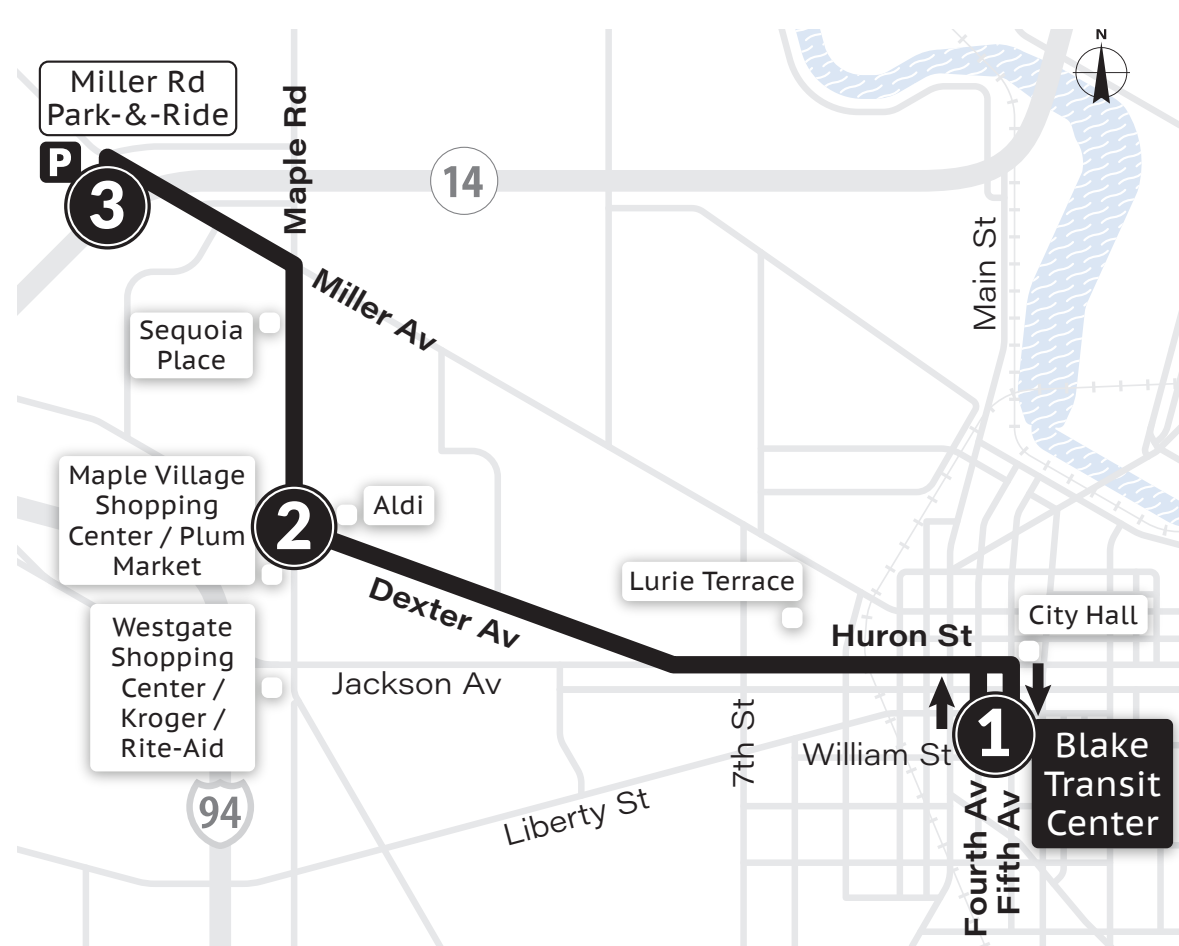

To Blake Transit Center

To Miller Rd Park & Ride

MONDAY-FRIDAY		
Miller Rd Park-&-Ride ③	Dexter & Maple ②	Blake Transit Ctr ①
6:30a	6:35a	6:42a
7:00a	7:05a	7:12a
7:30a	7:35a	7:42a
8:00a	8:05a	8:12a
8:30a	8:35a	8:42a
—	—	—
3:30p	3:35p	3:42p
4:00p	4:05p	4:12p
4:30p	4:35p	4:42p
5:00p	5:05p	5:12p
5:30p	5:35p	5:42p
6:00p	6:05p	6:12p

MONDAY-FRIDAY		
Blake Transit Ctr ①	Dexter & Maple ②	Miller Rd Park-&-Ride ③
6:45a	6:56a	7:00a
7:15a	7:26a	7:30a
7:45a	7:56a	8:00a
8:15a	8:26a	8:30a
8:45a	8:56a	9:00a
—	—	—
3:15p	3:26p	3:30p
3:45p	3:56p	4:00p
4:15p	4:26p	4:30p
4:45p	4:56p	5:00p
5:15p	5:26p	5:30p
5:45p	5:56p	6:00p

No Saturday or Sunday Service