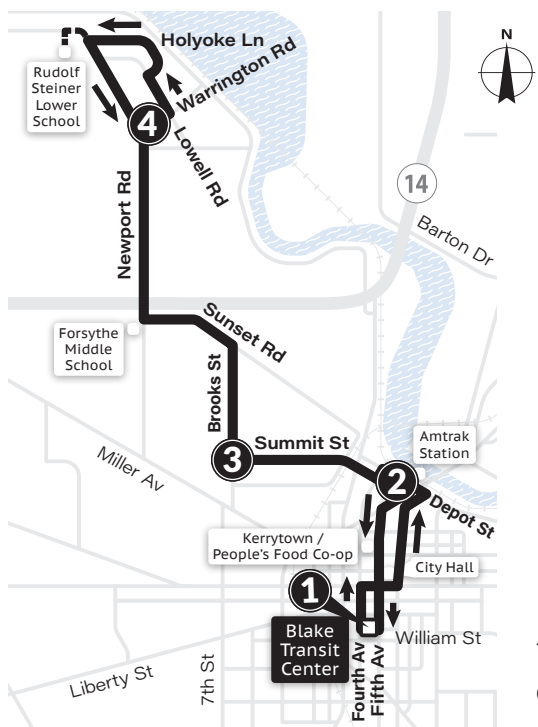

No Saturday or Sunday Service
Use **Route 22** For Alternative Service To Amtrak Station During These Times

*Trip serves Rudolf Steiner Lower School on Newport Rd.

To Warrington & Newport

To Blake Transit Center

MONDAY-FRIDAY			
Blake Transit Center ①	Amtrak Station ②	Summit & Brooks ③	Warrington & Newport ④
6:45a	6:54a	6:58a	7:06a
7:15a	7:24a	7:28a	7:36a
7:45a	7:54a	7:58a	8:06a
8:15a	8:24a	8:28a	8:36a
8:45a	8:54a	8:58a	9:06a
9:15a	9:24a	9:28a	9:36a
9:45a	9:54a	9:58a	10:06a
10:15a	10:24a	10:28a	10:36a
10:45a	10:54a	10:58a	11:06a
11:15a	11:24a	11:28a	11:36a
11:45a	11:54a	11:58a	12:06p
12:15p	12:24p	12:28p	12:36p
12:45p	12:54p	12:58p	1:06p
1:15p	1:24p	1:28p	1:36p
1:45p	1:54p	1:58p	2:06p
2:15p	2:24p	2:28p	2:36p
2:45p	2:54p	2:58p	3:06p
3:15p	3:24p	3:28p	3:36p
3:45p	3:54p	3:58p	4:06p
4:15p	4:24p	4:28p	4:36p
4:45p	4:54p	4:58p	5:06p
5:15p	5:24p	5:28p	5:36p
5:45p	5:54p	5:58p	6:06p
6:15p	6:24p	6:28p	6:36p
6:45p	6:54p	6:58p	7:06p
7:15p	7:24p	7:28p	7:36p
8:15p	8:24p	8:28p	8:36p

MONDAY-FRIDAY			
Warrington & Newport ④	Summit & Brooks ③	Amtrak Station ②	Blake Transit Center ①
7:06a	7:17a	7:21a	7:27a
7:36a	7:47a	7:51a	7:57a
8:06a*	8:17a	8:21a	8:27a
8:36a	8:47a	8:51a	8:57a
9:06a	9:17a	9:21a	9:27a
9:36a	9:47a	9:51a	9:57a
10:06a	10:17a	10:21a	10:27a
10:36a	10:47a	10:51a	10:57a
11:06a	11:17a	11:21a	11:27a
11:36a	11:47a	11:51a	11:57a
12:06p	12:17p	12:21p	12:27p
12:36p	12:47p	12:51p	12:57p
1:06p	1:17p	1:21p	1:27p
1:36p	1:47p	1:51p	1:57p
2:06p	2:17p	2:21p	2:27p
2:36p	2:47p	2:51p	2:57p
3:06p	3:17p	3:21p	3:27p
3:36p*	3:47p	3:51p	3:57p
4:06p	4:17p	4:21p	4:27p
4:36p	4:47p	4:51p	4:57p
5:06p	5:17p	5:21p	5:27p
5:36p	5:47p	5:51p	5:57p
6:06p	6:17p	6:21p	6:27p
6:36p	6:47p	6:51p	6:57p
7:06p	7:17p	7:21p	7:27p
7:36p	7:47p	7:51p	7:57p
8:36p	8:47p	8:51p	8:57p