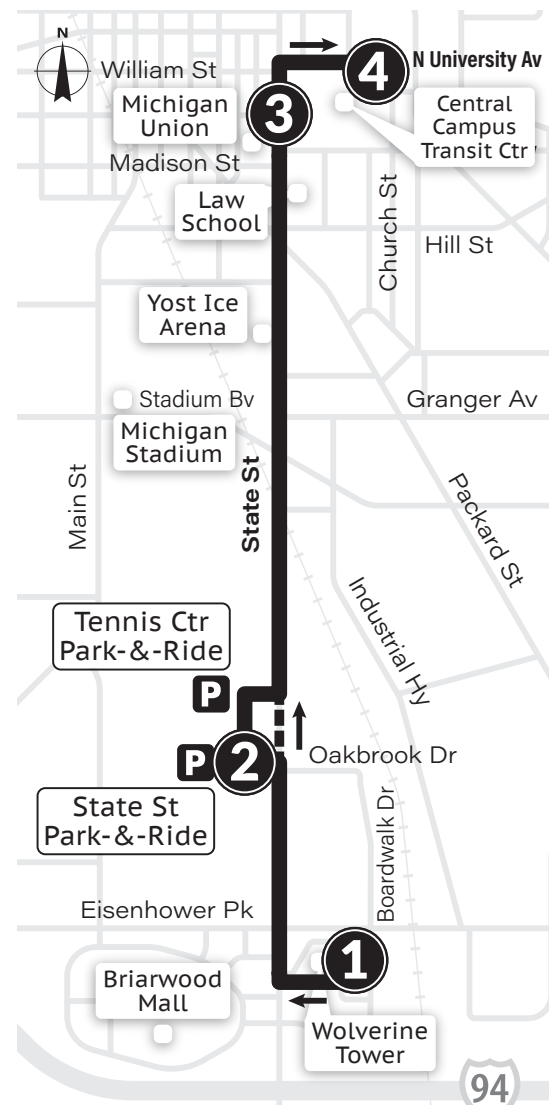

MONDAY-FRIDAY

Wolverine Tower 1	State St Park & Ride Lot 2	Michigan Union 3	Central Campus Transit Ctr 4
6:40a	6:44a	6:55a	6:59a
6:52a	6:56a	7:07a	7:11a
7:04a	7:08a	7:19a	7:23a
7:16a	7:20a	7:31a	7:35a
7:28a	7:32a	7:43a	7:47a
7:40a	7:44a	7:55a	7:59a
7:52a	7:56a	8:07a	8:11a
8:04a	8:08a	8:19a	8:23a
8:16a	8:20a	8:31a	8:35a
8:28a	8:32a	8:43a	8:47a
8:40a	8:44a	8:55a	8:59a
8:52a	8:56a	9:07a	9:11a

MONDAY-FRIDAY (Continued)

Wolverine Tower 1	State St Park & Ride Lot 2	Michigan Union 3	Central Campus Transit Ctr 4
9:04a	9:08a	9:19a	9:23a
9:16a	9:20a	9:31a	9:35a
9:28a	9:32a	9:43a	9:47a
9:40a	9:44a	9:55a	9:59a
9:52a	9:56a	10:07a	10:11a
10:04a	10:09a	10:19a	10:24a
10:18a	10:23a	10:33a	10:38a
10:32a	10:37a	10:47a	10:52a
10:46a	10:51a	11:01a	11:06a
11:00a	11:05a	11:15a	11:20a
11:14a	11:19a	11:29a	11:34a
11:28a	11:33a	11:43a	11:48a
11:42a	11:47a	11:57a	12:02p
11:56a	12:01p	12:11p	12:16p
12:10p	12:15p	12:25p	12:30p
12:24p	12:29p	12:39p	12:44p
12:38p	12:43p	12:53p	12:58p
12:52p	12:57p	1:07p	1:12p
1:06p	1:11p	1:21p	1:26p
1:20p	1:25p	1:35p	1:40p
1:34p	1:39p	1:49p	1:54p
1:48p	1:53p	2:03p	2:08p
2:02p	—	2:13p	2:17p
2:15p	—	2:26p	2:30p
2:28p	—	2:39p	2:43p
2:41p	—	2:52p	2:56p
2:54p	—	3:05p	3:09p
3:07p	—	3:18p	3:22p
3:20p	—	3:31p	3:35p
3:33p	—	3:44p	3:48p
3:46p	—	3:57p	4:01p
3:59p	—	4:10p	4:14p
4:12p	—	4:23p	4:27p
4:25p	—	4:36p	4:40p
4:38p	—	4:49p	4:53p
4:51p	—	5:02p	5:06p
5:04p	—	5:15p	5:19p
5:17p	—	5:28p	5:32p
5:30p	—	5:41p	5:45p
5:43p	—	5:54p	5:58p
5:56p	—	6:07p	6:11p
6:09p	—	6:20p	6:24p
6:22p	—	6:33p	6:37p
—	6:35p	6:46p	6:47p
—	7:05p	7:16p	7:17p
—	7:35p	7:46p	7:47p
—	8:05p	8:16p	8:17p
—	8:35p	8:46p	8:47p
—	9:05p	9:16p	9:17p
—	9:35p	9:46p	9:47p

No Saturday or Sunday Service