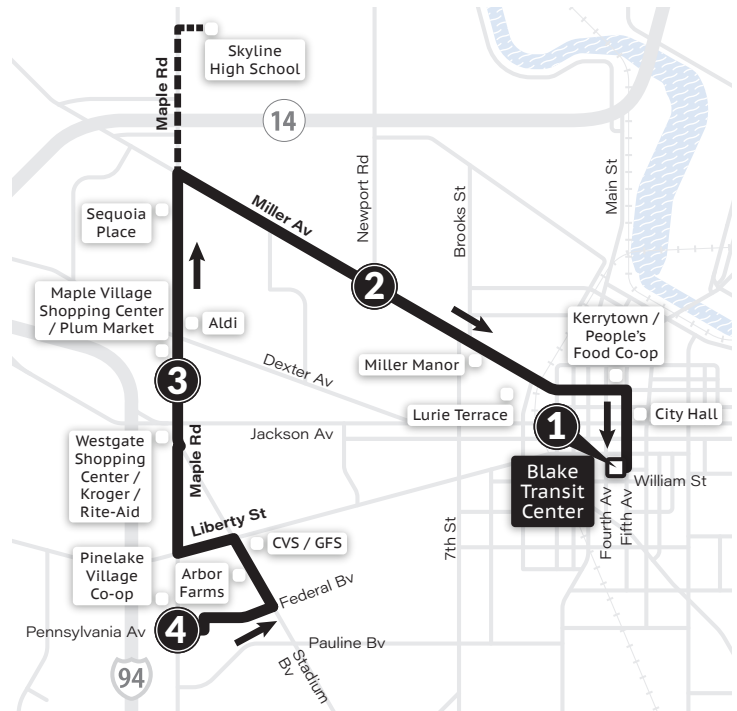

MONDAY-FRIDAY

4	3	2	1
Pennsylvania & Maple	Maple Village	Miller & Newport	Blake Transit Center
6:12a	6:19a	6:23a	6:42a
6:42a	6:49a	6:53a	7:12a
7:12a	7:18a*	7:28a	7:42a
7:42a	7:48a*	7:58a	8:12a
8:12a	8:19a	8:23a	8:42a
8:42a	8:49a	8:53a	9:12a
9:12a	9:19a	9:23a	9:42a
9:42a	9:49a	9:53a	10:12a
10:12a	10:19a	10:23a	10:42a
10:42a	10:49a	10:53a	11:12a
11:12a	11:19a	11:23a	11:42a
11:42a	11:49a	11:53a	12:12p
12:12p	12:19p	12:23p	12:42p
12:42p	12:49p	12:53p	1:12p
1:12p	1:19p	1:23p	1:42p
1:42p	1:49p	1:53p	2:12p
2:12p	2:19p	2:23p	2:42p
2:42p	2:48p*	2:58p	3:12p
3:12p	3:18p*	3:28p	3:42p
3:42p	3:49p	3:53p	4:12p
4:12p	4:19p	4:23p	4:42p
4:42p	4:49p	4:53p	5:12p
5:12p	5:19p	5:23p	5:42p
5:42p	5:49p	5:53p	6:12p
6:12p	6:19p	6:23p	6:42p
6:42p	6:49p	6:53p	7:12p
7:42p	7:49p	7:53p	8:12p
8:42p	8:49p	8:53p	9:12p
9:42p	9:49p	9:53p	10:12p
10:42p	10:49p	10:53p	11:12p

SATURDAY & SUNDAY

4	3	2	1
Pennsylvania & Maple	Maple Village	Miller & Newport	Blake Transit Center
8:42a	8:49a	8:53a	9:12a
9:42a	9:49a	9:53a	10:12a
10:42a	10:49a	10:53a	11:12a
11:42a	11:49a	11:53a	12:12p
12:42p	12:49p	12:53p	1:12p
1:42p	1:49p	1:53p	2:12p
2:42p	2:49p	2:53p	3:12p
3:42p	3:49p	3:53p	4:12p
4:42p	4:49p	4:53p	5:12p
5:42p	5:49p	5:53p	6:12p
6:42p	6:49p	6:53p	7:12p
▼ SATURDAY ONLY ▼			
7:42p	7:49p	7:53p	8:12p
8:42p	8:49p	8:53p	9:12p
9:42p	9:49p	9:53p	10:12p

*Trip serves Skyline High School.

MONDAY-FRIDAY

1	2	3	4
Blake Transit Center	Miller & Newport	Maple Village	Pennsylvania & Maple
6:45a	6:50a	6:58a	7:12a
7:15a	7:20a*	7:30a	7:42a
7:45a	7:50a*	8:00a	8:12a
8:15a	8:20a	8:28a	8:42a
8:45a	8:50a	8:58a	9:12a
9:15a	9:20a	9:28a	9:42a
9:45a	9:50a	9:58a	10:12a
10:15a	10:20a	10:28a	10:42a
10:45a	10:50a	10:58a	11:12a
11:15a	11:20a	11:28a	11:42a
11:45a	11:50a	11:58a	12:12p
12:15p	12:20p	12:28p	12:42p
12:45p	12:50p	12:58p	1:12p
1:15p	1:20p	1:28p	1:42p
1:45p	1:50p	1:58p	2:12p
2:15p	2:20p	2:28p	2:42p
2:45p	2:50p*	3:00p	3:12p
3:15p	3:20p*	3:30p	3:42p
3:45p	3:50p	3:58p	4:12p
4:15p	4:20p	4:28p	4:42p
4:45p	4:50p	4:58p	5:12p
5:15p	5:20p	5:28p	5:42p
5:45p	5:50p	5:58p	6:12p
6:15p	6:20p	6:28p	6:42p
7:15p	7:20p	7:28p	7:42p
8:15p	8:20p	8:28p	8:42p
9:15p	9:20p	9:28p	9:42p
10:15p	10:20p	10:28p	10:42p
11:15p	11:20p	11:28p	11:42p

SATURDAY & SUNDAY

1	2	3	4
Blake Transit Center	Miller & Newport	Maple Village	Pennsylvania & Maple
8:15a	8:20a	8:28a	8:42a
9:15a	9:20a	9:28a	9:42a
10:15a	10:20a	10:28a	10:42a
11:15a	11:20a	11:28a	11:42a
12:15p	12:20p	12:28p	12:42p
1:15p	1:20p	1:28p	1:42p
2:15p	2:20p	2:28p	2:42p
3:15p	3:20p	3:28p	3:42p
4:15p	4:20p	4:28p	4:42p
5:15p	5:20p	5:28p	5:42p
6:15p	6:20p	6:28p	6:42p
▼ SATURDAY ONLY ▼			
7:15p	7:20p	7:28p	7:42p
8:15p	8:20p	8:28p	8:42p
9:15p	9:20p	9:28p	9:42p
10:15p	10:20p	10:28p	10:42p

*Trip serves Skyline High School.