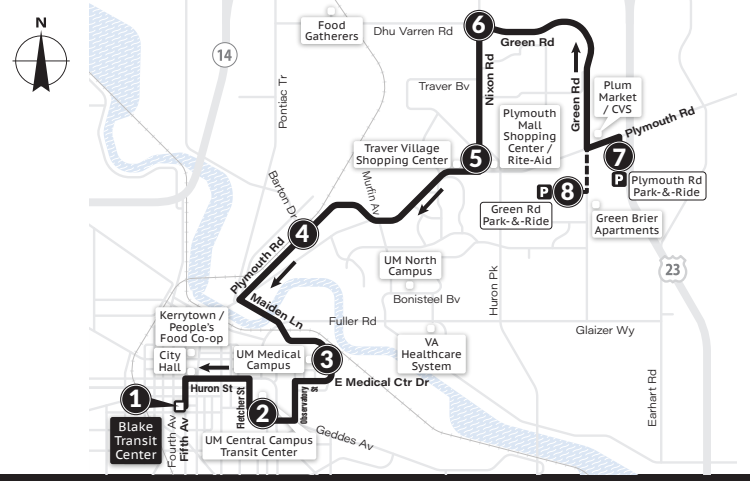

MONDAY-FRIDAY

Green Rd Park & Ride 8	Plymouth Rd Park & Ride 7	Green & Nixon 6	Plymouth Mall 5	Plymouth & Barton 4	U-M Hospital 3	U-M Central Campus Transit Ctr 2	Blake Transit Center 1
—	6:30a	6:37a	6:43a	6:50a	6:57a	7:04a	7:12a
—	6:45a	6:52a	6:58a	7:05a	7:12a	7:19a	7:27a
—	7:00a	7:07a	7:13a	7:20a	7:27a	7:34a	7:42a
—	7:15a	7:22a	7:28a	7:35a	7:42a	7:49a	7:57a
—	7:30a	7:37a	7:43a	7:50a	7:57a	8:04a	8:12a
—	7:45a	7:52a	7:58a	8:05a	8:12a	8:19a	8:27a
—	8:00a	8:07a	8:13a	8:20a	8:27a	8:34a	8:42a
—	8:15a	8:22a	8:28a	8:35a	8:42a	8:49a	8:57a
—	8:30a	8:37a	8:43a	8:50a	8:57a	9:04a	9:12a
—	8:45a	8:52a	8:58a	9:05a	9:12a	9:19a	9:27a
—	9:00a	9:07a	9:13a	9:20a	9:27a	9:34a	9:42a
—	9:15a	9:22a	9:28a	9:35a	9:42a	9:49a	9:57a
—	9:30a	9:36a	9:42a	9:48a	9:53a	9:59a	10:05a
—	9:37a	9:43a	9:49a	9:55a	10:00a	10:06a	10:12a
—	9:52a	9:58a	10:04a	10:10a	10:15a	10:21a	10:27a
—	10:07a	10:13a	10:19a	10:25a	10:30a	10:36a	10:42a
—	10:22a	10:28a	10:34a	10:40a	10:45a	10:51a	10:57a
—	10:37a	10:43a	10:49a	10:55a	11:00a	11:06a	11:12a
—	10:52a	10:58a	11:04a	11:10a	11:15a	11:21a	11:27a
—	11:07a	11:13a	11:19a	11:25a	11:30a	11:36a	11:42a
—	11:22a	11:28a	11:34a	11:40a	11:45a	11:51a	11:57a
—	11:37a	11:43a	11:49a	11:55a	12:00p	12:06p	12:12p
—	11:52a	11:58a	12:04p	12:10p	12:15p	12:21p	12:27p
—	12:07p	12:13p	12:19p	12:25p	12:30p	12:36p	12:42p
—	12:22p	12:28p	12:34p	12:40p	12:45p	12:51p	12:57p
—	12:37p	12:43p	12:49p	12:55p	1:00p	1:06p	1:12p
—	12:52p	12:58p	1:04p	1:10p	1:15p	1:21p	1:27p
—	1:07p	1:13p	1:19p	1:25p	1:30p	1:36p	1:42p
—	1:22p	1:28p	1:34p	1:40p	1:45p	1:51p	1:57p
—	1:37p	1:43p	1:49p	1:55p	2:00p	2:06p	2:12p
—	1:52p	1:58p	2:04p	2:10p	2:15p	2:21p	2:27p
—	2:07p	2:13p	2:19p	2:25p	2:30p	2:36p	2:42p
—	2:22p	2:28p	2:34p	2:40p	2:45p	2:51p	2:57p
—	2:37p	2:43p	2:49p	2:55p	3:00p	3:06p	3:12p
—	2:52p	2:58p	3:04p	3:10p	3:15p	3:21p	3:27p
—	3:07p	3:13p	3:19p	3:25p	3:30p	3:36p	3:42p
—	3:30p	3:37p	3:43p	3:50p	3:57p	4:04p	4:12p
—	3:45p	3:52p	3:58p	4:05p	4:12p	4:19p	4:27p

MONDAY-FRIDAY (Continued)

Green Rd Park & Ride 8	Plymouth Rd Park & Ride 7	Green & Nixon 6	Plymouth Mall 5	Plymouth & Barton 4	U-M Hospital 3	U-M Central Campus Transit Ctr 2	Blake Transit Center 1
—	4:00p	4:07p	4:13p	4:20p	4:27p	4:34p	4:42p
—	4:15p	4:22p	4:28p	4:35p	4:42p	4:49p	4:57p
—	4:30p	4:37p	4:43p	4:50p	4:57p	5:04p	5:12p
—	4:45p	4:52p	4:58p	5:05p	5:12p	5:19p	5:27p
—	5:00p	5:07p	5:13p	5:20p	5:27p	5:34p	5:42p
—	5:15p	5:22p	5:28p	5:35p	5:42p	5:49p	5:57p
—	5:30p	5:37p	5:43p	5:50p	5:57p	6:04p	6:12p
—	5:45p	5:52p	5:58p	6:05p	6:12p	6:19p	6:27p
—	6:00p	6:07p	6:13p	6:20p	6:27p	6:34p	6:42p
—	6:30p	6:37p	6:43p	6:50p	6:57p	7:04p	7:12p
7:00p	7:04p	7:10p	7:16p	7:22p	7:29p	7:35p	7:42p
7:30p	7:34p	7:40p	7:46p	7:52p	7:59p	8:05p	8:12p
8:00p	8:04p	8:10p	8:16p	8:22p	8:29p	8:35p	8:42p
8:30p	8:34p	8:40p	8:46p	8:52p	8:59p	9:05p	9:12p
9:00p	9:04p	9:10p	9:16p	9:22p	9:29p	9:35p	9:42p
9:30p	9:34p	9:40p	9:46p	9:52p	9:59p	10:05p	10:12p
10:00p	10:04p	10:10p	10:16p	10:22p	10:29p	10:35p	10:42p
10:30p	10:34p	10:40p	10:46p	10:52p	10:59p	11:05p	11:12p

SATURDAY