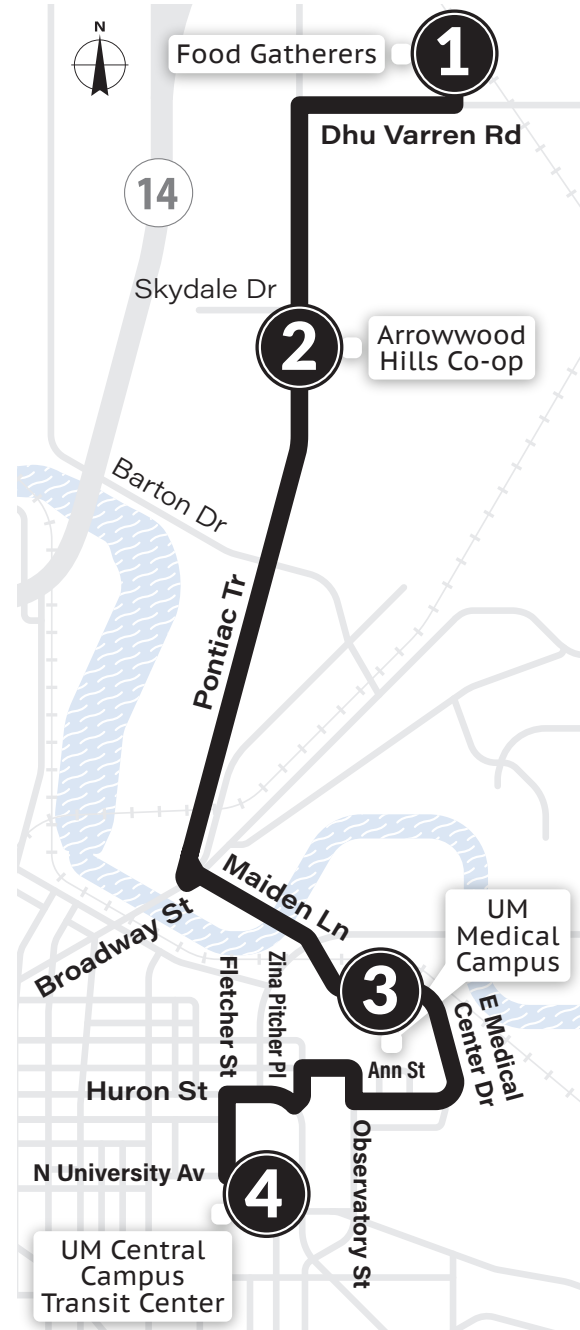

To Central Campus Transit Center

MONDAY-FRIDAY			
Food Gatherers 1	Arrowwood Hills 2	U-M Cancer Center 3	Central Campus Transit Ctr 4
7:15a	7:20a	7:28a	7:36a
7:45a	7:50a	7:58a	8:06a
8:15a	8:20a	8:28a	8:36a
8:45a	8:50a	8:58a	9:06a
—	—	—	—
4:15p	4:20p	4:28p	4:36p
4:45p	4:50p	4:58p	5:06p
5:15p	5:20p	5:28p	5:36p
5:45p	5:50p	5:58p	6:06p

All Trips Connect to **Route 64** at the Central Campus Transit Center.

To Food Gatherers

MONDAY-FRIDAY			
Central Campus Transit Ctr 4	U-M Cancer Center 3	Arrowwood Hills 2	Food Gatherers 1
7:21a	7:29a	7:37a	7:42a
7:51a	7:59a	8:07a	8:12a
8:21a	8:29a	8:37a	8:42a
—	—	—	—
3:51p	3:59p	4:07p	4:12p
4:21p	4:29p	4:37p	4:42p
4:51p	4:59p	5:07p	5:12p
5:21p	5:29p	5:37p	5:42p
5:51p	5:59p	6:07p	6:12p

No Saturday or Sunday Service