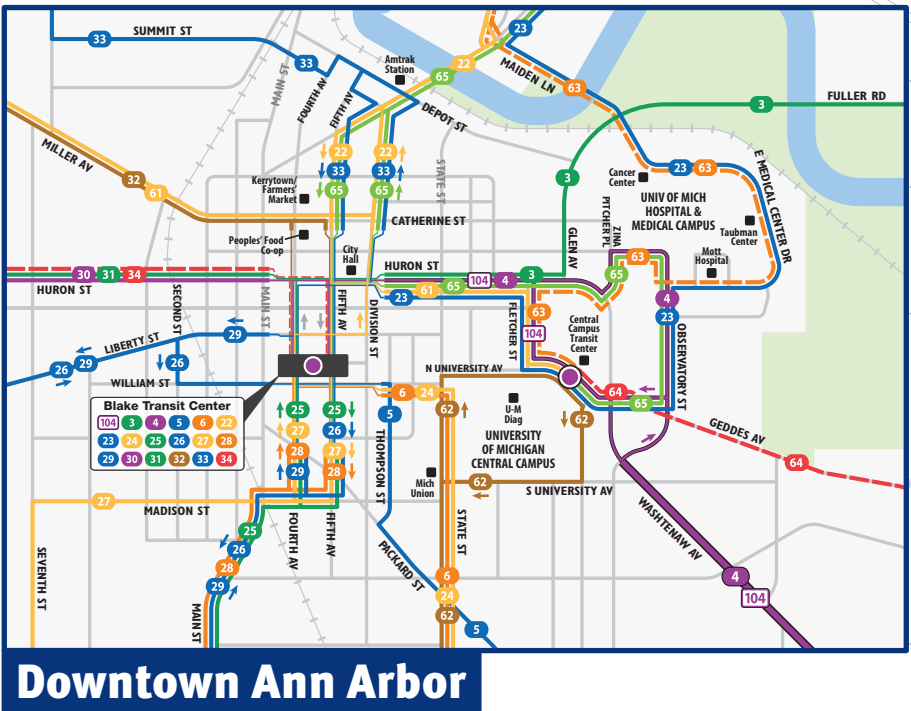

MAP LEGEND

- Full-time service
- Part-time service
- Bus travels in direction of arrow on this street
- Township boundaries
- Express service
- City areas
- Park & Ride lot
- FlexRide areas
- AirRide bus stop - service to DTW airport
- Express stop

Please Note: Pittsfield and Ypsilanti FlexRide services do not connect