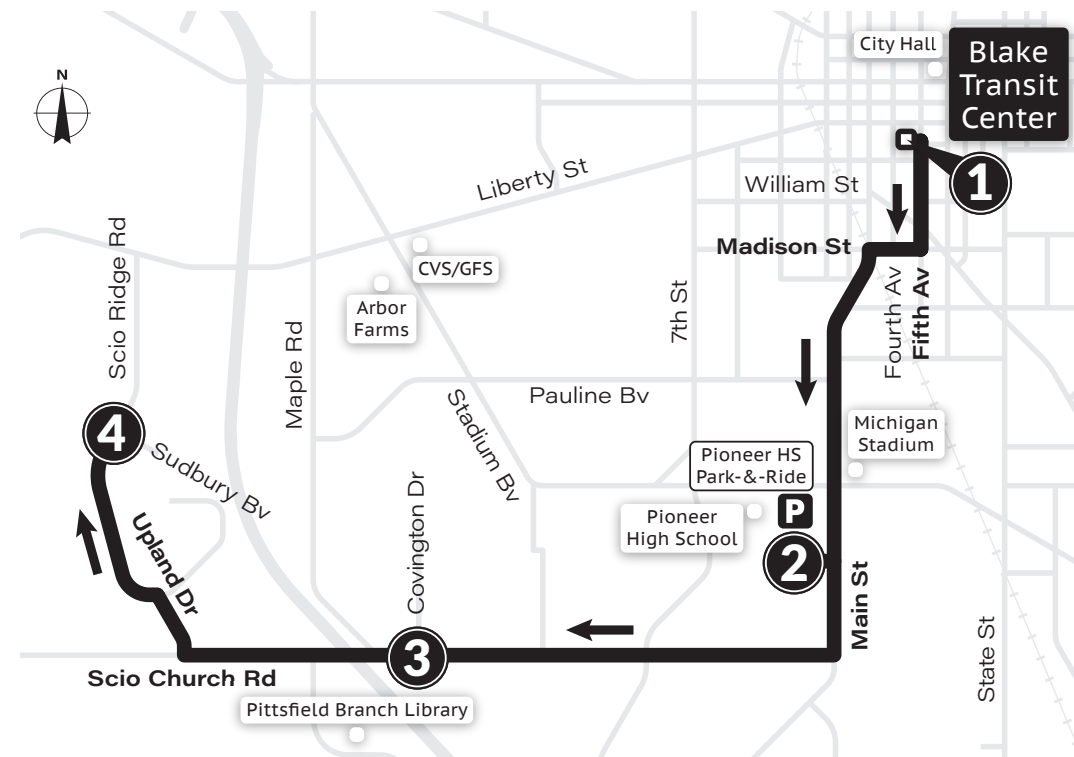

MONDAY-FRIDAY			
Scio Ridge & Sudbury 4	Liberty & Maple 5	Liberty & Seventh 6	Blake Transit Center 1
6:28a	6:31a	6:34a	6:42a
6:58a	7:01a	7:04a	7:12a
7:28a	7:31a	7:34a	7:42a
7:58a	8:01a	8:04a	8:12a
8:28a	8:31a	8:34a	8:42a
8:58a	9:01a	9:04a	9:12a
9:28a	9:31a	9:34a	9:42a
9:58a	10:01a	10:04a	10:12a
10:28a	10:31a	10:34a	10:42a
11:28a	11:31a	11:34a	11:42a
12:28p	12:31p	12:34p	12:42p
1:28p	1:31p	1:34p	1:42p
2:28p	2:31p	2:34p	2:42p
3:28p	3:31p	3:34p	3:42p
3:58p	4:01p	4:04p	4:12p
4:28p	4:31p	4:34p	4:42p
4:58p	5:01p	5:04p	5:12p
5:28p	5:31p	5:34p	5:42p
6:58p	6:01p	6:04p	6:12p
6:28p	6:31p	6:34p	6:42p
6:58p	7:01p	7:04p	7:12p
7:58p	8:01p	8:04p	8:12p
8:58p	9:01p	9:04p	9:12p
9:58p	10:01p	10:04p	10:12p
10:58p	11:01p	11:04p	11:12p

SATURDAY			
Scio Ridge & Sudbury 4	Liberty & Maple 5	Liberty & Seventh 6	Blake Transit Center 1
7:58a	8:01a	8:04a	8:12a
8:58a	9:01a	9:04a	9:12a
9:58a	10:01a	10:04a	10:12a
10:58a	11:01a	11:04a	11:12a
11:58a	12:01p	12:04p	12:12p
12:58p	1:01p	1:04p	1:12p
1:58p	2:01p	2:04p	2:12p
2:58p	3:01p	3:04p	3:12p
3:58p	4:01p	4:04p	4:12p
4:58p	5:01p	5:04p	5:12p
5:58p	6:01p	6:04p	6:12p
6:58p	7:01p	7:04p	7:12p
7:58p	8:01p	8:04p	8:12p
8:58p	9:01p	9:04p	9:12p
9:58p	10:01p	10:04p	10:12p

SUNDAY			
Scio Ridge & Sudbury 4	Liberty & Maple 5	Liberty & Seventh 6	Blake Transit Center 1
8:58a	9:01a	9:04a	9:12a
9:58a	10:01a	10:04a	10:12a
10:58a	11:01a	11:04a	11:12a
11:58a	12:01p	12:04p	12:12p
12:58p	1:01p	1:04p	1:12p
1:58p	2:01p	2:04p	2:12p
2:58p	3:01p	3:04p	3:12p
3:58p	4:01p	4:04p	4:12p
4:58p	5:01p	5:04p	5:12p
5:58p	6:01p	6:04p	6:12p

MONDAY-FRIDAY			
Blake Transit Center 1	Pioneer High School Park-&-Ride 2	Scio Church & Covington 3	Scio Ridge & Sudbury 4
6:45a	6:51a	6:54a	6:58a
7:15a	7:21a	7:24a	7:28a
7:45a	7:51a	7:54a	7:58a
8:15a	8:21a	8:24a	8:28a
8:45a	8:51a	8:54a	8:58a
9:15a	9:21a	9:24a	9:28a
9:45a	9:51a	9:54a	9:58a
10:15a	10:21a	10:24a	10:28a
11:15a	11:21a	11:24a	11:28a
12:15p	12:21p	12:24p	12:28p
1:15p	1:21p	1:24p	1:28p
2:15p	2:21p	2:24p	2:28p
3:15p	3:21p	3:24p	3:28p
3:45p	3:51p	3:54p	3:58p
4:15p	4:21p	4:24p	4:28p
4:45p	4:51p	4:54p	4:58p
5:15p	5:21p	5:24p	5:28p
5:45p	5:51p	5:54p	5:58p
6:15p	6:21p	6:24p	6:28p
6:45p	6:51p	6:54p	6:58p
7:45p	7:51p	7:54p	7:58p
8:45p	8:51p	8:54p	8:58p
9:45p	9:51p	9:54p	9:58p
10:45p	10:51p	10:54p	10:58p

SATURDAY			
Blake Transit Center 1	Pioneer High School Park-&-Ride 2	Scio Church & Covington 3	Scio Ridge & Sudbury 4
7:45a	7:51a	7:54a	7:58a
8:45a	8:51a	8:54a	8:58a
9:45a	9:51a	9:54a	9:58a
10:45a	10:51a	10:54a	10:58a
11:45a	11:51a	11:54a	11:58a
12:45p	12:51p	12:54p	12:58p
1:45p	1:51p	1:54p	1:58p
2:45p	2:51p	2:54p	2:58p
3:45p	3:51p	3:54p	3:58p
4:45p	4:51p	4:54p	4:58p
5:45p	5:51p	5:54p	5:58p
6:45p	6:51p	6:54p	6:58p
7:45p	7:51p	7:54p	7:58p
8:45p	8:51p	8:54p	8:58p
9:45p	9:51p	9:54p	9:58p