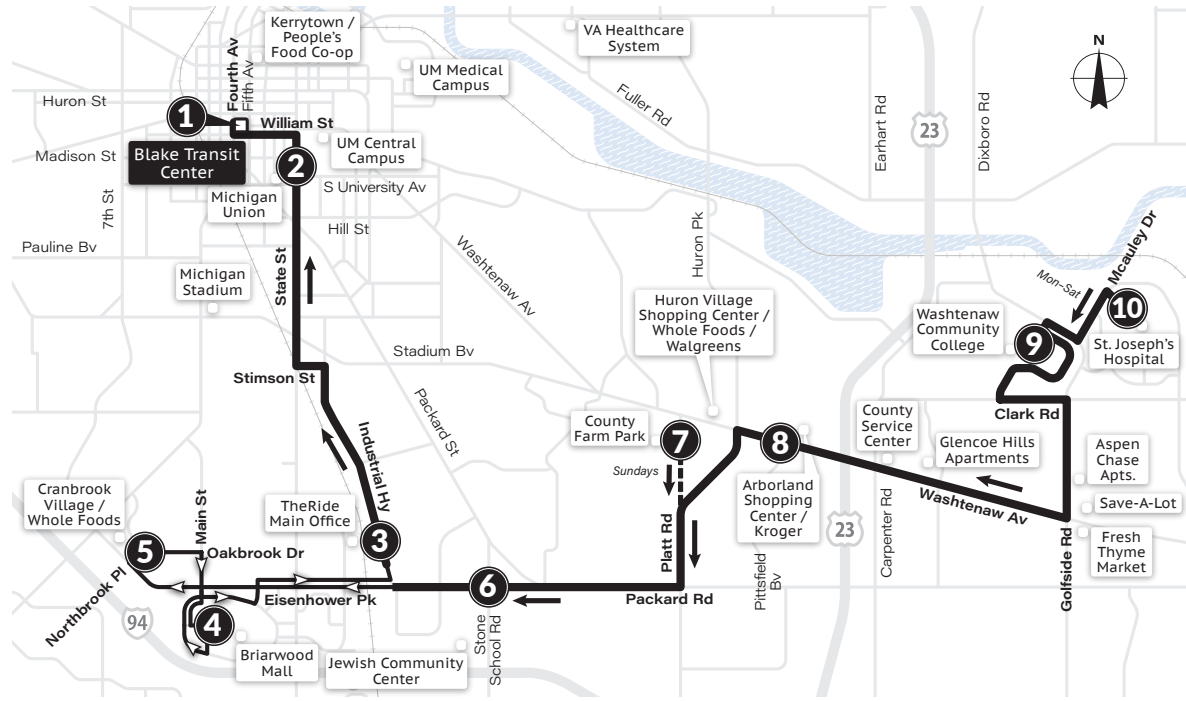

MONDAY-FRIDAY									
St Joseph's Hospital	Washtenaw Community College	Washtenaw & Pittsfield	County Rec. Center	Stone School & Eisenhower	Northbrook & Oakbrook	Briarwood Mall	TheRide Main Office	Michigan Union	Blake Transit Center
10	9	8	7	6	5	4	3	2	1
6:13a	6:16a	6:26a	—	6:33a	6:43a	7:03a	7:11a	7:19a	7:27a
6:43a	6:46a	6:56a	—	7:03a	7:13a	7:33a	7:41a	7:49a	7:57a
7:13a	7:16a	7:26a	—	7:33a	7:43a	8:03a	8:11a	8:19a	8:27a
7:43a	7:46a	7:56a	—	8:03a	8:13a	8:33a	8:41a	8:49a	8:57a
8:13a	8:16a	8:26a	—	8:33a	8:43a	9:03a	9:11a	9:19a	9:27a
8:43a	8:46a	8:56a	—	9:03a	9:13a	9:33a	9:41a	9:49a	9:57a
9:24a	9:26a	9:35a	—	9:41a	9:48a	10:03a	10:11a	10:19a	10:27a
9:54a	9:56a	10:05a	—	10:11a	10:18a	10:33a	10:41a	10:49a	10:57a
10:24a	10:26a	10:35a	—	10:41a	10:48a	11:03a	11:11a	11:19a	11:27a
10:54a	10:56a	11:05a	—	11:11a	11:18a	11:33a	11:41a	11:49a	11:57a
11:24a	11:26a	11:35a	—	11:41a	11:48a	12:03p	12:11p	12:19p	12:27p
11:54a	11:56a	12:05p	—	12:11p	12:18p	12:33p	12:41p	12:49p	12:57p
12:24p	12:26p	12:35p	—	12:41p	12:48p	1:03p	1:11p	1:19p	1:27p
12:54p	12:56p	1:05p	—	1:11p	1:18p	1:33p	1:41p	1:49p	1:57p
1:24p	1:26p	1:35p	—	1:41p	1:48p	2:03p	2:11p	2:19p	2:27p
1:54p	1:56p	2:05p	—	2:11p	2:18p	2:33p	2:41p	2:49p	2:57p
2:24p	2:26p	2:35p	—	2:41p	2:48p	3:03p	3:11p	3:19p	3:27p
2:54p	2:56p	3:05p	—	3:11p	3:18p	3:33p	3:41p	3:49p	3:57p
3:24p	3:26p	3:35p	—	3:41p	3:48p	4:03p	4:11p	4:19p	4:27p
3:43p	3:46p	3:56p	—	4:03p	4:13p	4:33p	4:41p	4:49p	4:57p
4:13p	4:16p	4:26p	—	4:33p	4:43p	5:03p	5:11p	5:19p	5:27p
4:43p	4:46p	4:56p	—	5:03p	5:13p	5:33p	5:41p	5:49p	5:57p
5:13p	5:16p	5:26p	—	5:33p	5:43p	6:03p	6:11p	6:19p	6:27p
5:43p	5:46p	5:56p	—	6:03p	6:13p	6:33p	6:41p	6:49p	6:57p
6:13p	6:16p	6:26p	—	6:33p	6:43p	7:03p	7:11p	7:19p	7:27p
7:10p	7:12p	7:21p	—	7:27p	7:34p	7:49p	7:57p	8:05p	8:13p
8:09p	8:11p	8:20p	—	8:26p	8:33p	8:48p	8:56p	9:04p	9:12p
9:09p	9:11p	9:20p	—	9:26p	9:33p	9:48p	9:56p	10:04p	10:12p
10:09p	10:11p	10:20p	—	10:26p	10:33p	10:48p	10:56p	11:04p	11:12p