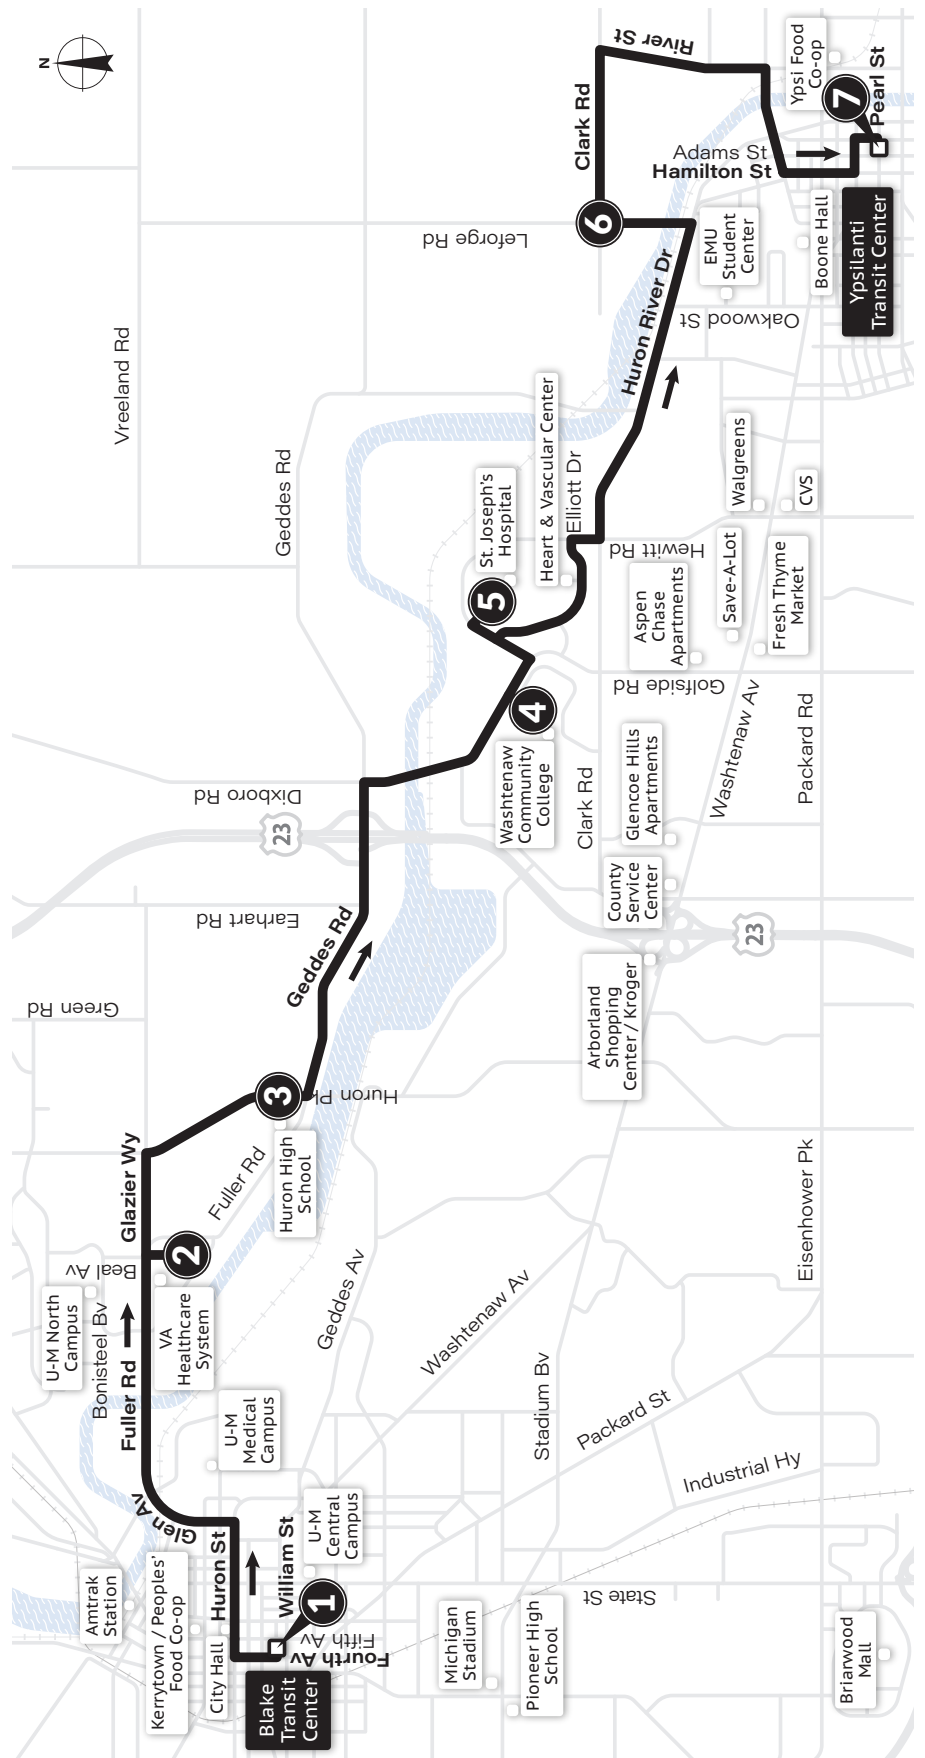

MONDAY-FRIDAY						
Blake Transit Center ①	VA Hospital ②	Huron High School ③	Wash Comm College ④	St Joe's Hospital ⑤	LeForge & Clark ⑥	Ypsilanti Transit Center ⑦
6:45a	6:57a	7:01a	7:09a	7:12a	7:25a	7:42a
7:15a	7:27a	7:31a	7:39a	7:42a	7:55a	8:12a
7:45a	7:57a	8:01a	8:09a	8:12a	8:25a	8:42a
8:15a	8:27a	8:31a	8:39a	8:42a	8:55a	9:12a
8:45a	8:57a	9:01a	9:09a	9:12a	9:25a	9:42a
9:15a	9:27a	9:31a	9:39a	9:42a	9:55a	10:12a
9:45a	9:57a	10:01a	10:09a	10:12a	10:25a	10:42a
10:15a	10:27a	10:31a	10:39a	10:42a	10:55a	11:12a
10:45a	10:57a	11:01a	11:09a	11:12a	11:25a	11:42a
11:15a	11:27a	11:31a	11:39a	11:42a	11:55a	12:12p
11:45a	11:57a	12:01p	12:09p	12:12p	12:25p	12:42p
12:15p	12:27p	12:31p	12:39p	12:42p	12:55p	1:12p
12:45p	12:57p	1:01p	1:09p	1:12p	1:25p	1:42p
1:15p	1:27p	1:31p	1:39p	1:42p	1:55p	2:12p
1:45p	1:57p	2:01p	2:09p	2:12p	2:25p	2:42p
2:15p	2:27p	2:31p	2:39p	2:42p	2:55p	3:12p
2:45p	2:57p	3:01p	3:09p	3:12p	3:25p	3:42p
3:15p	3:27p	3:31p	3:39p	3:42p	3:55p	4:12p
3:45p	3:57p	4:01p	4:09p	4:12p	4:25p	4:42p
4:15p	4:27p	4:31p	4:39p	4:42p	4:55p	5:12p
4:45p	4:57p	5:01p	5:09p	5:12p	5:25p	5:42p
5:15p	5:27p	5:31p	5:39p	5:42p	5:55p	6:12p
5:45p	5:57p	6:01p	6:09p	6:12p	6:25p	6:42p
6:15p	6:27p	6:31p	6:39p	6:42p	6:55p	7:12p
6:45p	6:57p	7:01p	7:09p	7:12p	7:25p	7:42p
7:45p	7:57p	8:01p	8:09p	8:12p	8:25p	8:42p
8:45p	8:57p	9:01p	9:09p	9:12p	9:25p	9:42p
9:45p	9:52p	10:03p	10:06p	10:14p	10:18p	10:42p

SATURDAY & SUNDAY						
Blake Transit Center ①	VA Hospital ②	Huron High School ③	Wash Comm College ④	St Joe's Hospital ⑤	LeForge & Clark ⑥	Ypsilanti Transit Center ⑦
8:45a	8:57a	9:01a	9:09a	9:12a	9:25a	9:42a
9:45a	9:57a	10:01a	10:09a	10:12a	10:25a	10:42a
10:45a	10:57a	11:01a	11:09a	11:12a	11:25a	11:42a
11:45a	11:57a	12:01p	12:09p	12:12p	12:25p	12:42p
12:45p	12:57p	1:01p	1:09p	1:12p	1:25p	1:42p
1:45p	1:57p	2:01p	2:09p	2:12p	2:25p	2:42p
2:45p	2:57p	3:01p	3:09p	3:12p	3:25p	3:42p
3:45p	3:57p	4:01p	4:09p	4:12p	4:25p	4:42p
4:45p	4:57p	5:01p	5:09p	5:12p	5:25p	5:42p
5:45p	5:57p	6:01p	6:09p	6:12p	6:25p	6:42p
6:45p	6:57p	7:01p	7:09p	7:12p	7:25p	7:42p
▼ SATURDAY ONLY ▼						
7:45p	7:57p	8:01p	8:09p	8:12p	8:25p	8:42p
8:45p	8:57p	9:01p	9:09p	9:12p	9:25p	9:42p
9:45p	9:57p	10:01p	10:09p	10:12p	10:25p	10:42p