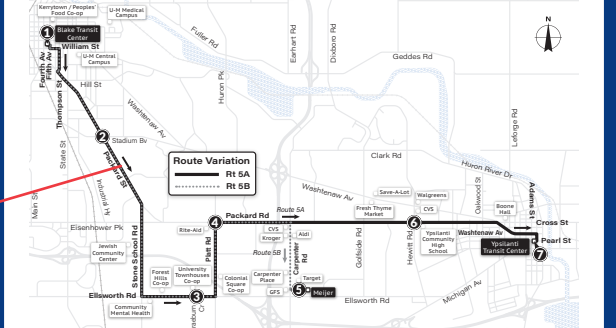

BLAKE TRANSIT CENTER

AirRide/D2A2 Stop

WILLIAM ST

Please use William St crosswalk to access Rt 104 stop

Ypsilanti Transit Center

220 Pearl St, Ypsilanti

Key: Boarding locations #

ADAMS ST

WASHINGTON ST

PEARL ST

YPSILANTI TRANSIT CENTER

Reading Maps & Schedules

Route Number & Route Name

ROUTE 5 Packard To Ypsilanti Transit Center / Meijer (Carpenter Rd)

Direction the bus is traveling

Days of operation

Route Variations

Sometimes there are slight route variations. Variations are parts of the route that travel different streets. It's important to know which variation of the route you need. Variations are displayed on the route schedule as letters (eg. 5A or 5B). You can also spot these letters on the front or side of the bus.