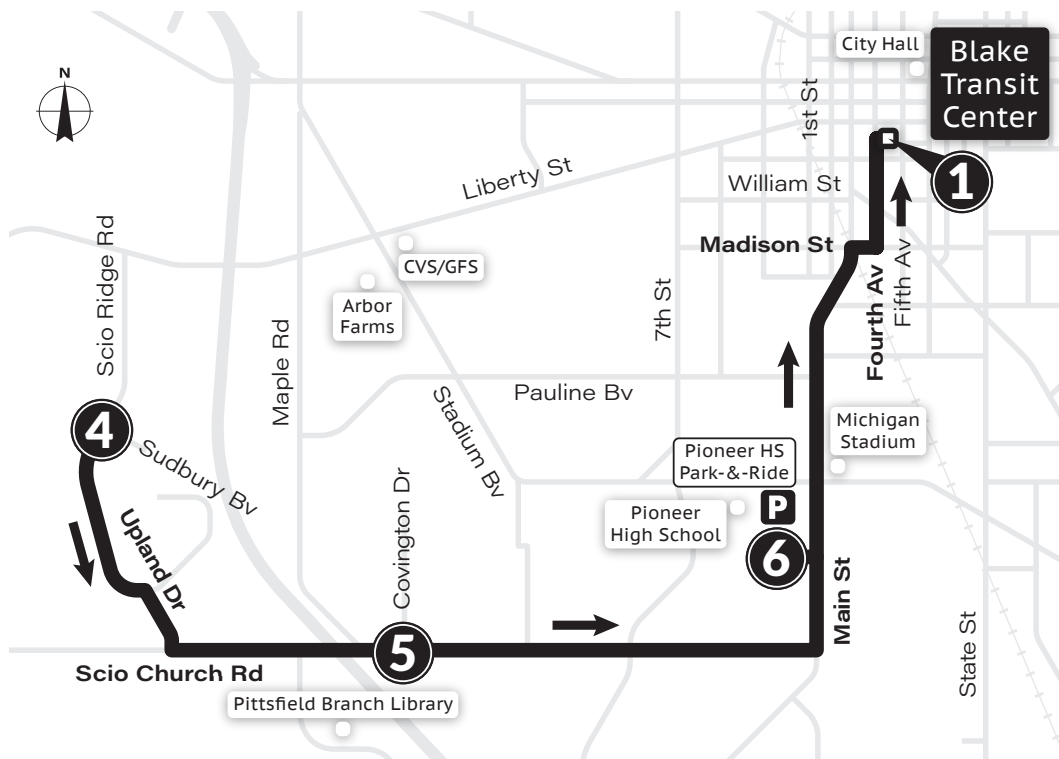

MONDAY-FRIDAY			
Scio Ridge & Sudbury	Scio Church & Covington	Pioneer High School Park-&-Ride	Blake Transit Center
4	5	6	1
6:26a	6:30a	6:33a	6:42a
6:56a	7:00a	7:03a	7:12a
7:26a	7:30a	7:33a	7:42a
7:56a	8:00a	8:03a	8:12a
8:26a	8:30a	8:33a	8:42a
8:56a	9:00a	9:03a	9:12a
9:26a	9:30a	9:33a	9:42a
9:56a	10:00a	10:03a	10:12a
10:26a	10:30a	10:33a	10:42a
10:56a	11:00a	11:03a	11:12a
11:56a	12:00p	12:03p	12:12p
12:56p	1:00p	1:03p	1:12p
1:56p	2:00p	2:03p	2:12p
2:56p	3:00p	3:03p	3:12p
3:56p	4:00p	4:03p	4:12p
4:26p	4:30p	4:33p	4:42p
4:56p	5:00p	5:03p	5:12p
5:26p	5:30p	5:33p	5:42p
5:56p	6:00p	6:03p	6:12p
6:26p	6:30p	6:33p	6:42p

SATURDAY			
Scio Ridge & Sudbury	Scio Church & Covington	Pioneer High School Park-&-Ride	Blake Transit Center
4	5	6	1
8:26a	8:30a	8:33a	8:42a
9:26a	9:30a	9:33a	9:42a
10:26a	10:30a	10:33a	10:42a
11:26a	11:30a	11:33a	11:42a
12:26p	12:30p	12:33p	12:42p
1:26p	1:30p	1:33p	1:42p
2:26p	2:30p	2:33p	2:42p
3:26p	3:30p	3:33p	3:42p
4:26p	4:30p	4:33p	4:42p
5:26p	5:30p	5:33p	5:42p
6:26p	6:30p	6:33p	6:42p
7:26p	7:30p	7:33p	7:42p
8:26p	8:30p	8:33p	8:42p
9:26p	9:30p	9:33p	9:42p
10:26p	10:30p	10:33p	10:42p

No Weekday Evening
or Sunday Service

Traveling in the
opposite direction?

See **Route 26**

MONDAY-FRIDAY			
Blake Transit Center	Liberty & Seventh	Liberty & Maple	Scio Ridge & Sudbury
1	2	3	4
6:45a	6:49a	6:53a	6:56a
7:15a	7:19a	7:23a	7:26a
7:45a	7:49a	7:53a	7:56a
8:15a	8:19a	8:23a	8:26a
8:45a	8:49a	8:53a	8:56a
9:15a	9:19a	9:23a	9:26a
9:45a	9:49a	9:53a	9:56a
10:15a	10:19a	10:23a	10:26a
10:45a	10:49a	10:53a	10:56a
11:45a	11:49a	11:53a	11:56a
12:45p	12:49p	12:53p	12:56p
1:45p	1:49p	1:53p	1:56p
2:45p	2:49p	2:53p	2:56p
3:45p	3:49p	3:53p	3:56p
4:15p	4:19p	4:23p	4:26p
4:45p	4:49p	4:53p	4:46p
5:15p	5:19p	5:23p	5:26p
5:45p	5:49p	5:53p	5:56p
6:15p	6:19p	6:23p	6:26p

SATURDAY			
Blake Transit Center	Liberty & Seventh	Liberty & Maple	Scio Ridge & Sudbury
1	2	3	4
8:15a	8:19a	8:23a	8:26a
9:15a	9:19a	9:23a	9:26a
10:15a	10:19a	10:23a	10:26a
11:15a	11:19a	11:23a	11:26a
12:15p	12:19p	12:23p	12:26p
1:15p	1:19p	1:23p	1:26p
2:15p	2:19p	2:23p	2:26p
3:15p	3:19p	3:23p	3:26p
4:15p	4:19p	4:23p	4:26p
5:15p	5:19p	5:23p	5:26p
6:15p	6:19p	6:23p	6:26p
7:15p	7:19p	7:23p	7:26p
8:15p	8:19p	8:23p	8:26p
9:15p	9:19p	9:23p	9:26p
10:15p	10:19p	10:23p	10:26p

No Weekday Evening
or Sunday Service

Traveling in the
opposite direction?

See **Route 26**