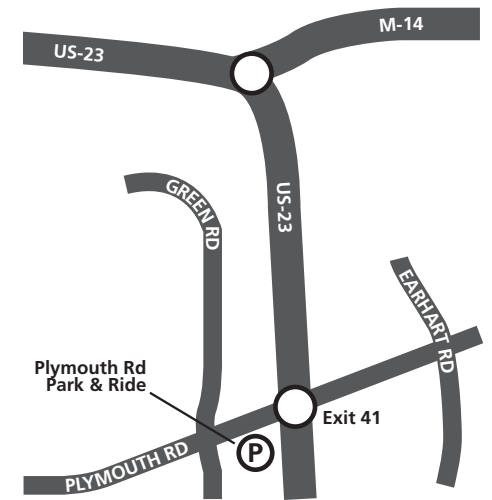

North-East Shuttle (East Medical Campus Connection), provided by the University of Michigan, boards here.

Miller Road Lot

2901 Miller Rd
Ann Arbor, MI 48103

Located in the M-14/Miller Rd interchange (exit 2).

Routes

- 34 Maple–Dexter (*weekday peak times only*)
- 61 U-M–Miller (*weekdays only*)

Plymouth Road/US-23 Lot

3700 Plymouth Rd
Ann Arbor, MI 48105

Located at the Plymouth Road/US-23 interchange (exit 41).

Routes

- 23 Plymouth (*no evening or weekend service*)

North-East Shuttle (East Medical Campus Connection), provided by the University of Michigan, boards here.

State Street Commuter Lot / U-M Tennis Center Lot