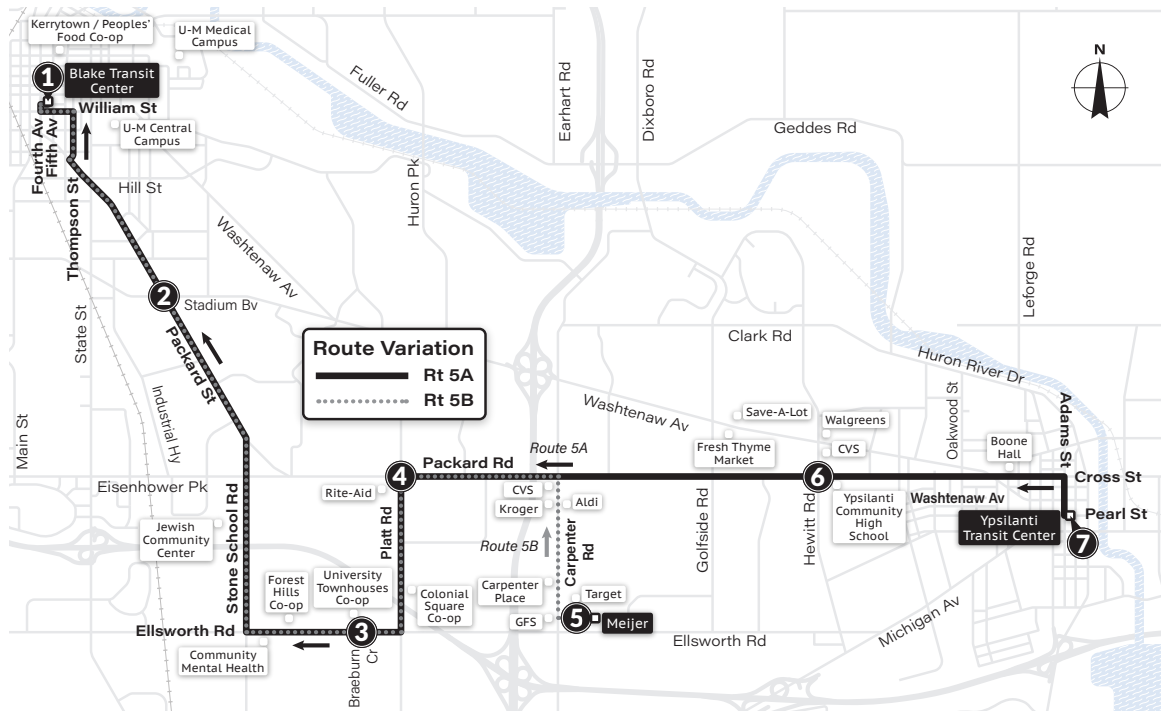

MONDAY-FRIDAY

Rt var.	Ypsilanti Transit Center ⑦	Hewitt & Packard ⑥	Meijer (Carpenter Rd) ⑤	Packard & Platt ④	Ellsworth & Braeburn ③	Packard & Stadium ②	Blake Transit Center ①
5A	6:08a	6:18a	—	6:31a	6:37a	6:47a	6:57a
5B	—	—	6:38a	6:46a	6:52a	7:02a	7:12a
5A	6:38a	6:48a	—	7:01a	7:07a	7:17a	7:27a
5B	—	—	7:08a	7:16a	7:22a	7:32a	7:42a
5A	7:08a	7:18a	—	7:31a	7:37a	7:47a	7:57a
5B	—	—	7:38a	7:46a	7:52a	8:02a	8:12a
5A	7:38a	7:48a	—	8:01a	8:07a	8:17a	8:27a
5B	—	—	8:08a	8:16a	8:22a	8:32a	8:42a
5A	8:08a	8:18a	—	8:31a	8:37a	8:47a	8:57a
5B	—	—	8:38a	8:46a	8:52a	9:02a	9:12a
5A	8:38a	8:48a	—	9:01a	9:07a	9:17a	9:27a
5B	—	—	9:08a	9:16a	9:22a	9:32a	9:42a
5A	9:08a	9:18a	—	9:31a	9:37a	9:47a	9:57a
5B	—	—	9:38a	9:46a	9:52a	10:02a	10:12a
5A	9:38a	9:48a	—	10:01a	10:07a	10:17a	10:27a
5B	—	—	10:08a	10:16a	10:22a	10:32a	10:42a
5A	10:08a	10:18a	—	10:31a	10:37a	10:47a	10:57a
5B	—	—	10:38a	10:46a	10:52a	11:02a	11:12a
5A	10:38a	10:48a	—	11:01a	11:07a	11:17a	11:27a
5B	—	—	11:08a	11:16a	11:22a	11:32a	11:42a
5A	11:08a	11:18a	—	11:31a	11:37a	11:47a	11:57a
5B	—	—	11:38a	11:46a	11:52a	12:02p	12:12p
5A	11:38a	11:48a	—	12:01p	12:07p	12:17p	12:27p
5B	—	—	12:08p	12:16p	12:22p	12:32p	12:42p
5A	12:08p	12:18p	—	12:31p	12:37p	12:47p	12:57p
5B	—	—	12:38p	12:46p	12:52p	1:02p	1:12p
5A	12:38p	12:48p	—	1:01p	1:07p	1:17p	1:27p
5B	—	—	1:08p	1:16p	1:22p	1:32p	1:42p
5A	1:08p	1:18p	—	1:31p	1:37p	1:47p	1:57p

MONDAY-FRIDAY (Continued)

Rt var.	Ypsilanti Transit Center ⑦	Hewitt & Packard ⑥	Meijer (Carpenter Rd) ⑤	Packard & Platt ④	Ellsworth & Braeburn ③	Packard & Stadium ②	Blake Transit Center ①
5B	—	—	1:38p	1:46p	1:52p	2:02p	2:12p
5A	1:38p	1:48p	—	2:01p	2:07p	2:17p	2:27p
5B	—	—	2:08p	2:16p	2:22p	2:32p	2:42p
5A	2:08p	2:18p	—	2:31p	2:37p	2:47p	2:57p
5B	—	—	2:38p	2:46p	2:52p	3:02p	3:12p
5A	2:38p	2:48p	—	3:01p	3:07p	3:17p	3:27p
5B	—	—	3:08p	3:16p	3:22p	3:32p	3:42p
5A	3:08p	3:18p	—	3:31p	3:37p	3:47p	3:57p
5B	—	—	3:38p	3:46p	3:52p	4:02p	4:12p
5A	3:38p	3:48p	—	4:01p	4:07p	4:17p	4:27p
5B	—	—	4:08p	4:16p	4:22p	4:32p	4:42p
5A	4:08p	4:18p	—	4:31p	4:37p	4:47p	4:57p
5B	—	—	4:38p	4:46p	4:52p	5:02p	5:12p
5A	4:38p	4:48p	—	5:01p	5:07p	5:17p	5:27p
5B	—	—	5:08p	5:16p	5:22p	5:32p	5:42p
5A	5:08p	5:18p	—	5:31p	5:37p	5:47p	5:57p
5B	—	—	5:38p	5:46p	5:52p	6:02p	6:12p
5A	5:38p	5:48p	—	6:01p	6:07p	6:17p	6:27p
5A	6:08p	6:18p	—	6:31p	6:37p	6:47p	6:57p
5A	7:00p	7:08p	—	7:16p	7:22p	7:32p	7:42p
5A	7:30p	7:38p	—	7:46p	7:52p	8:02p	8:12p
5A	8:00p	8:08p	—	8:16p	8:22p	8:32p	8:42p
5A	8:30p	8:38p	—	8:46p	8:52p	9:02p	9:12p
5A	9:00p	9:08p	—	9:16p	9:22p	9:32p	9:42p
5A	9:30p	9:38p	—	9:46p	9:52p	10:02p	10:12p
5A	10:00p	10:08p	—	10:16p	10:22p	10:32p	10:42p
5A	10:30p	10:38p	—	10:46p	10:52p	11:02p	11:12p
5A	11:00p	11:08p	—	11:16p	11:22p	11:32p	11:42p

SATURDAY