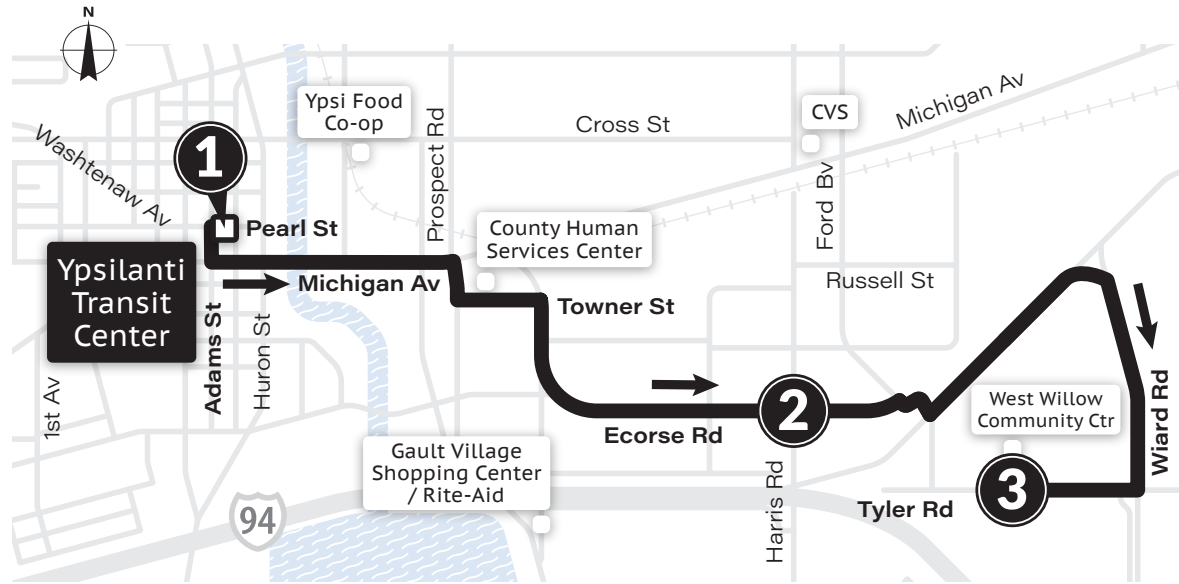

MONDAY-FRIDAY		
Ypsilanti Transit Center ①	Ecorse & Harris ②	West Willow Park ③
6:15a	6:21a	6:27a
6:45a	6:51a	6:57a
7:15a	7:21a	7:27a
7:45a	7:51a	7:57a
8:15a	8:21a	8:27a
8:45a	8:51a	8:57a
9:15a	9:21a	9:27a
9:45a	9:51a	9:57a
10:15a	10:21a	10:27a
10:45a	10:51a	10:57a
11:15a	11:21a	11:27a
11:45a	11:51a	11:57a
12:15p	12:21p	12:27p
12:45p	12:51p	12:57p
1:15p	1:21p	1:27p
1:45p	1:51p	1:57p
2:15p	2:21p	2:27p
2:45p	2:51p	2:57p
3:15p	3:21p	3:27p
3:45p	3:51p	3:57p
4:15p	4:21p	4:27p
4:45p	4:51p	4:57p
5:15p	5:21p	5:27p
5:45p	5:51p	5:57p
6:15p	6:21p	6:27p
6:45p	6:51p	6:57p
7:45p	7:51p	7:57p
8:45p	8:51p	8:57p
9:45p	9:51p	9:57p
10:45p	10:51p	10:57p

SATURDAY		
Ypsilanti Transit Center ①	Ecorse & Harris ②	West Willow Park ③
7:45a	7:51a	7:57a
8:45a	8:51a	8:57a
9:45a	9:51a	9:57a
10:45a	10:51a	10:57a
11:45a	11:51a	11:57a
12:45p	12:51p	12:57p
1:45p	1:51p	1:57p
2:45p	2:51p	2:57p
3:45p	3:51p	3:57p
4:45p	4:51p	4:57p
5:45p	5:51p	5:57p
6:45p	6:51p	6:57p
7:45p	7:51p	7:57p
8:45p	8:51p	8:57p
9:45p	9:51p	9:57p
SUNDAY		
8:45a	8:51a	8:57a
9:45a	9:51a	9:57a
10:45a	10:51a	10:57a
11:45a	11:51a	11:57a
12:45p	12:51p	12:57p
1:45p	1:51p	1:57p
2:45p	2:51p	2:57p
3:45p	3:51p	3:57p
4:45p	4:51p	4:57p
5:45p	5:51p	5:57p
6:45p	6:51p	6:57p

MONDAY-FRIDAY		
West Willow Park ③	Ecorse & Harris ②	Ypsilanti Transit Center ①
6:27a	6:33a	6:42a
6:57a	7:03a	7:12a
7:27a	7:33a	7:42a
7:57a	8:03a	8:12a
8:27a	8:33a	8:42a
8:57a	9:03a	9:12a
9:27a	9:33a	9:42a
9:57a	10:03a	10:12a
10:27a	10:33a	10:42a
10:57a	11:03a	11:12a
11:27a	11:33a	11:42a
11:57a	12:03p	12:12p
12:27p	12:33p	12:42p
12:57p	1:03p	1:12p
1:27p	1:33p	1:42p
1:57p	2:03p	2:12p
2:27p	2:33p	2:42p
2:57p	3:03p	3:12p
3:27p	3:33p	3:42p
3:57p	4:03p	4:12p
4:27p	4:33p	4:42p
4:57p	5:03p	5:12p
5:27p	5:33p	5:42p
5:57p	6:03p	6:12p
6:27p	6:33p	6:42p
6:57p	7:03p	7:12p
7:57p	8:03p	8:12p
8:57p	9:03p	9:12p
9:57p	10:03p	10:12p

SATURDAY		
West Willow Park ③	Ecorse & Harris ②	Ypsilanti Transit Center ①
7:57a	8:03a	8:12a
8:57a	9:03a	9:12a
9:57a	10:03a	10:12a
10:57a	11:03a	11:12a
11:57a	12:03p	12:12p
12:57p	1:03p	1:12p
1:57p	2:03p	2:12p
2:57p	3:03p	3:12p
3:57p	4:03p	4:12p
4:57p	5:03p	5:12p
5:57p	6:03p	6:12p
6:57p	7:03p	7:12p
7:57p	8:03p	8:12p
8:57p	9:03p	9:12p
9:57p	10:03p	10:12p
SUNDAY		
8:57a	9:03a	9:12a
9:57a	10:03a	10:12a
10:57a	11:03a	11:12a
11:57a	12:03p	12:12p
12:57p	1:03p	1:12p
1:57p	2:03p	2:12p
2:57p	3:03p	3:12p
3:57p	4:03p	4:12p
4:57p	5:03p	5:12p
5:57p	6:03p	6:12p
6:57p	7:03p	7:12p