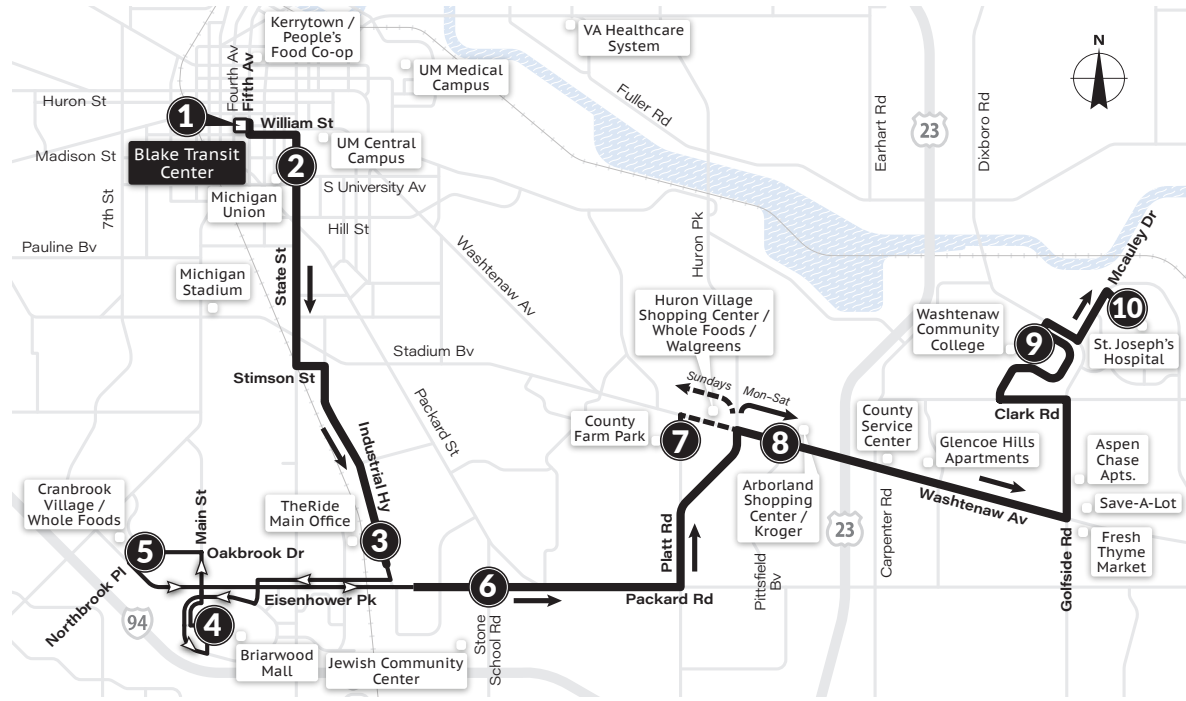

MONDAY-FRIDAY									
Blake Transit Center	Michigan Union	TheRide Main Office	Briarwood Mall	Northbrook & Oakbrook	Stone School & Eisenhower	County Rec. Center	Washtenaw & Pittsfield	Washtenaw Community College	St Joseph's Hospital
1	2	3	4	5	6	7	8	9	10
6:30a	6:35a	6:43a	6:51a	6:53a	7:02a	—	7:22a	7:37a	7:40a
7:00a	7:05a	7:13a	7:21a	7:23a	7:32a	—	7:52a	8:07a	8:10a
7:30a	7:35a	7:43a	7:51a	7:53a	8:02a	—	8:22a	8:37a	8:40a
8:00a	8:05a	8:13a	8:21a	8:23a	8:32a	—	8:52a	9:07a	9:10a
8:30a	8:35a	8:43a	8:51a	8:53a	9:02a	—	9:22a	9:37a	9:40a
9:00a	9:05a	9:13a	9:21a	9:23a	9:30a	—	9:34a	9:43a	9:51a
9:30a	9:35a	9:43a	9:51a	9:53a	10:00a	—	10:04a	10:13a	10:21a
10:00a	10:05a	10:13a	10:21a	10:23a	10:30a	—	10:34a	10:43a	10:51a
10:30a	10:35a	10:43a	10:51a	10:53a	11:00a	—	11:04a	11:13a	11:21a
11:00a	11:05a	11:13a	11:21a	11:23a	11:30a	—	11:34a	11:43a	11:51a
11:30a	11:35a	11:43a	11:51a	11:53a	12:00p	—	12:04p	12:13p	12:21p
12:00p	12:05p	12:13p	12:21p	12:23p	12:30p	—	12:34p	12:43p	12:51p
12:30p	12:35p	12:43p	12:51p	12:53p	1:00p	—	1:04p	1:13p	1:21p
1:00p	1:05p	1:13p	1:21p	1:23p	1:30p	—	1:34p	1:43p	1:51p
1:30p	1:35p	1:43p	1:51p	1:53p	2:00p	—	2:04p	2:13p	2:21p
2:00p	2:05p	2:13p	2:21p	2:23p	2:30p	—	2:34p	2:43p	2:51p
2:30p	2:35p	2:43p	2:51p	2:53p	3:00p	—	3:04p	3:13p	3:21p
3:00p	3:05p	3:13p	3:21p	3:23p	3:32p	—	3:52p	4:07p	4:10p
3:30p	3:35p	3:43p	3:51p	3:53p	4:02p	—	4:22p	4:37p	4:40p
4:00p	4:05p	4:13p	4:21p	4:23p	4:32p	—	4:52p	5:07p	5:10p
4:30p	4:35p	4:43p	4:51p	4:53p	5:02p	—	5:22p	5:37p	5:40p
5:00p	5:05p	5:13p	5:21p	5:23p	5:32p	—	5:52p	6:07p	6:10p
5:30p	5:35p	5:43p	5:51p	5:53p	6:02p	—	6:22p	6:37p	6:40p
6:00p	6:05p	6:13p	6:21p	6:23p	6:32p	—	6:52p	7:07p	7:10p
6:30p	6:35p	6:43p	6:51p	6:53p	7:00p	—	7:04p	7:13p	7:21p
7:15p	7:20p	7:28p	7:36p	7:38p	7:45p	—	7:49p	7:58p	8:06p
8:15p	8:20p	8:28p	8:36p	8:38p	8:45p	—	8:49p	8:58p	9:06p
9:15p	9:20p	9:28p	9:36p	9:38p	9:45p	—	9:49p	9:58p	10:06p
10:15p	10:20p	10:28p	10:36p	10:38p	10:45p	—	10:49p	10:58p	11:06p