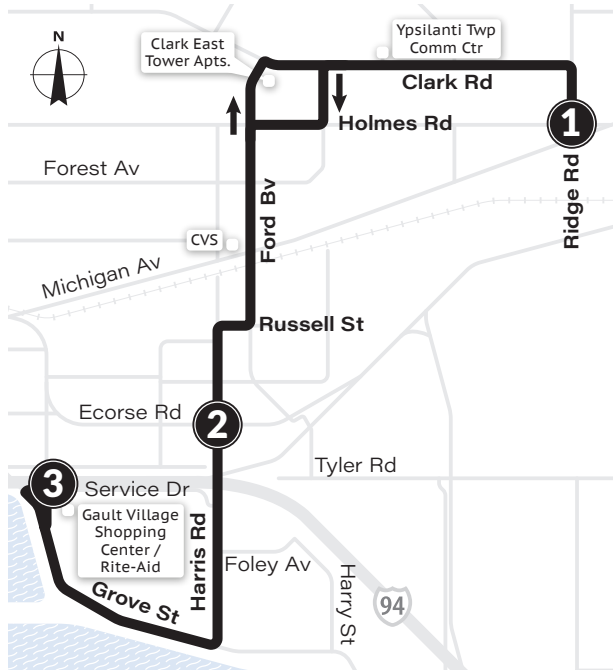

Most Trips Connect to **Route 43** at Holmes & Ridge

To Gault Village

To Holmes & Ridge

MONDAY-FRIDAY			MONDAY-FRIDAY		
Holmes & Ridge ①	Harris & Ecorse ②	Gault Village ③	Gault Village ③	Harris & Ecorse ②	Holmes & Ridge ①
6:13a	6:21a	6:25a	6:30a	6:35a	6:43a
6:43a	6:51a	6:55a	7:00a	7:05a	7:13a
7:13a	7:21a	7:25a	7:30a	7:35a	7:43a
7:43a	7:51a	7:55a	8:00a	8:05a	8:13a
8:13a	8:21a	8:25a	8:30a	8:35a	8:43a
8:43a	8:51a	8:55a	9:00a	9:05a	9:13a
9:13a	9:21a	9:25a	9:30a	9:35a	9:43a
9:43a	9:51a	9:55a	10:00a	10:05a	10:13a
10:13a	10:21a	10:25a	10:30a	10:35a	10:43a
10:43a	10:51a	10:55a	11:00a	11:05a	11:13a
11:13a	11:21a	11:25a	11:30a	11:35a	11:43a
11:43a	11:51a	11:55a	12:00p	12:05p	12:13p
12:13p	12:21p	12:25p	12:30p	12:35p	12:43p
12:43p	12:51p	12:55p	1:00p	1:05p	1:13p
1:13p	1:21p	1:25p	1:30p	1:35p	1:43p
1:43p	1:51p	1:55p	2:00p	2:05p	2:13p
2:13p	2:21p	2:25p	2:30p	2:35p	2:43p
2:43p	2:51p	2:55p	3:00p	3:05p	3:13p
3:13p	3:21p	3:25p	3:30p	3:35p	3:43p
3:43p	3:51p	3:55p	4:00p	4:05p	4:13p
4:13p	4:21p	4:25p	4:30p	4:35p	4:43p
4:43p	4:51p	4:55p	5:00p	5:05p	5:13p
5:13p	5:21p	5:25p	5:30p	5:35p	5:43p
5:43p	5:51p	5:55p	6:00p	6:05p	6:13p
6:13p	6:21p	6:25p	6:30p	6:35p	6:43p*

*Trip does NOT connect to Route 43