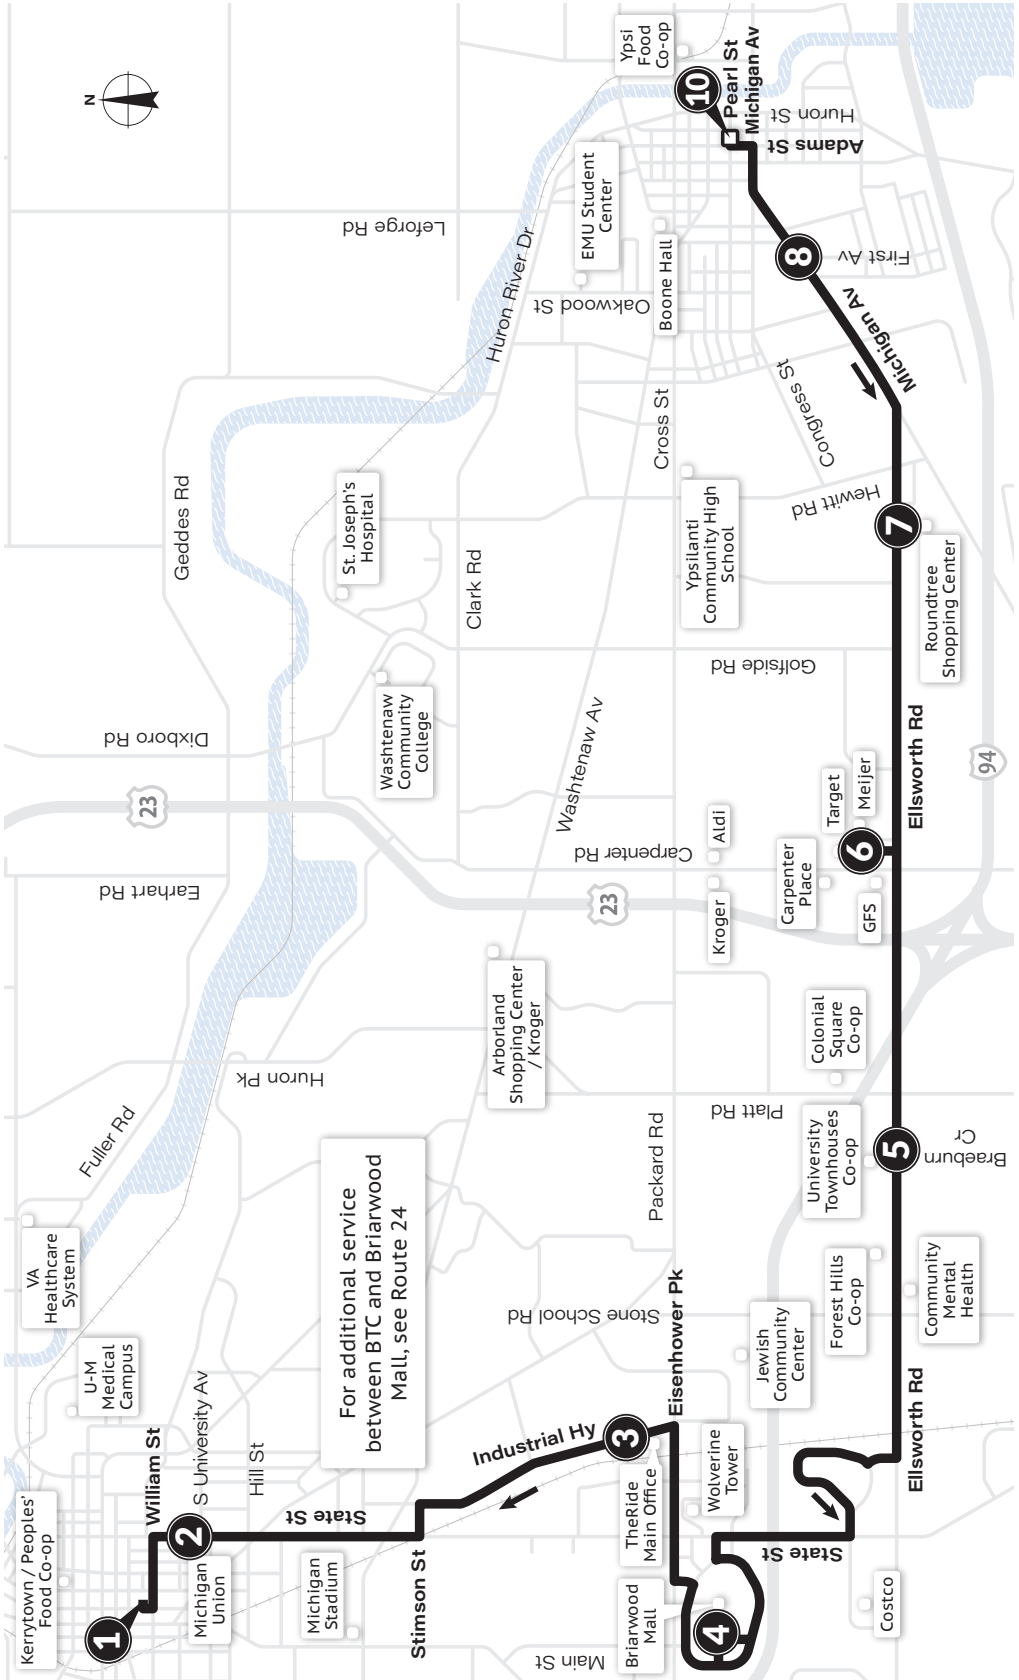

6 Ellsworth

To Blake
Transit Center

MONDAY-FRIDAY

Ypsilanti Transit Center 10	Michigan & First 8	Roundtree Shopping Center 7	Meijer (Carpenter Rd) 6	Ellsworth & Braeburn 5	Briarwood Mall 4	TheRide Main Office 3	Michigan Union 2	Blake Transit Center 1
6:45a	6:48a	6:51a	6:59a	7:05a	7:18a	7:26a	7:34a	7:42a
7:15a	7:18a	7:21a	7:29a	7:35a	7:48a	7:56a	8:04a	8:12a
7:45a	7:48a	7:51a	7:59a	8:05a	8:18a	8:26a	8:34a	8:42a
8:15a	8:18a	8:21a	8:29a	8:35a	8:48a	8:56a	9:04a	9:12a
8:45a	8:48a	8:51a	8:59a	9:05a	9:18a	9:26a	9:34a	9:42a
9:15a	9:18a	9:21a	9:29a	9:35a	9:48a	9:56a	10:04a	10:12a
9:45a	9:48a	9:51a	9:59a	10:05a	10:18a	10:26a	10:34a	10:42a
10:15a	10:18a	10:21a	10:29a	10:35a	10:48a	10:56a	11:04a	11:12a
10:45a	10:48a	10:51a	10:59a	11:05a	11:18a	11:26a	11:34a	11:42a
11:15a	11:18a	11:21a	11:29a	11:35a	11:48a	11:56a	12:04p	12:12p
11:45a	11:48a	11:51a	11:59a	12:05p	12:18p	12:26p	12:34p	12:42p
12:15p	12:18p	12:21p	12:29p	12:35p	12:48p	12:56p	1:04p	1:12p
12:45p	12:48p	12:51p	12:59p	1:05p	1:18p	1:26p	1:34p	1:42p
1:15p	1:18p	1:21p	1:29p	1:35p	1:48p	1:56p	2:04p	2:12p
1:45p	1:48p	1:51p	1:59p	2:05p	2:18p	2:26p	2:34p	2:42p
2:15p	2:18p	2:21p	2:29p	2:35p	2:48p	2:56p	3:04p	3:12p
2:45p	2:48p	2:51p	2:59p	3:05p	3:18p	3:26p	3:34p	3:42p
3:15p	3:18p	3:21p	3:29p	3:35p	3:48p	3:56p	4:04p	4:12p
3:45p	3:48p	3:51p	3:59p	4:05p	4:18p	4:26p	4:34p	4:42p
4:15p	4:18p	4:21p	4:29p	4:35p	4:48p	4:56p	5:04p	5:12p
4:45p	4:48p	4:51p	4:59p	5:05p	5:18p	5:26p	5:34p	5:42p
5:15p	5:18p	5:21p	5:29p	5:35p	5:48p	5:56p	6:04p	6:12p
5:45p	5:48p	5:51p	5:59p	6:05p	6:18p	6:26p	6:34p	6:42p
6:15p	6:18p	6:21p	6:29p	6:35p	6:48p	6:56p	7:04p	7:12p
6:45p	6:48p	6:51p	6:59p	7:05p	7:18p	7:26p	7:34p	7:42p
7:45p	7:48p	7:51p	7:59p	8:05p	8:18p	8:26p	8:34p	8:42p
8:45p	8:48p	8:51p	8:59p	9:05p	9:18p	9:26p	9:34p	9:42p
9:45p	9:48p	9:51p	9:59p	10:05p	10:18p	10:26p	10:34p	10:42p
10:45p	10:48p	10:51p	10:59p	11:05p	11:18p	11:26p	11:34p	11:42p