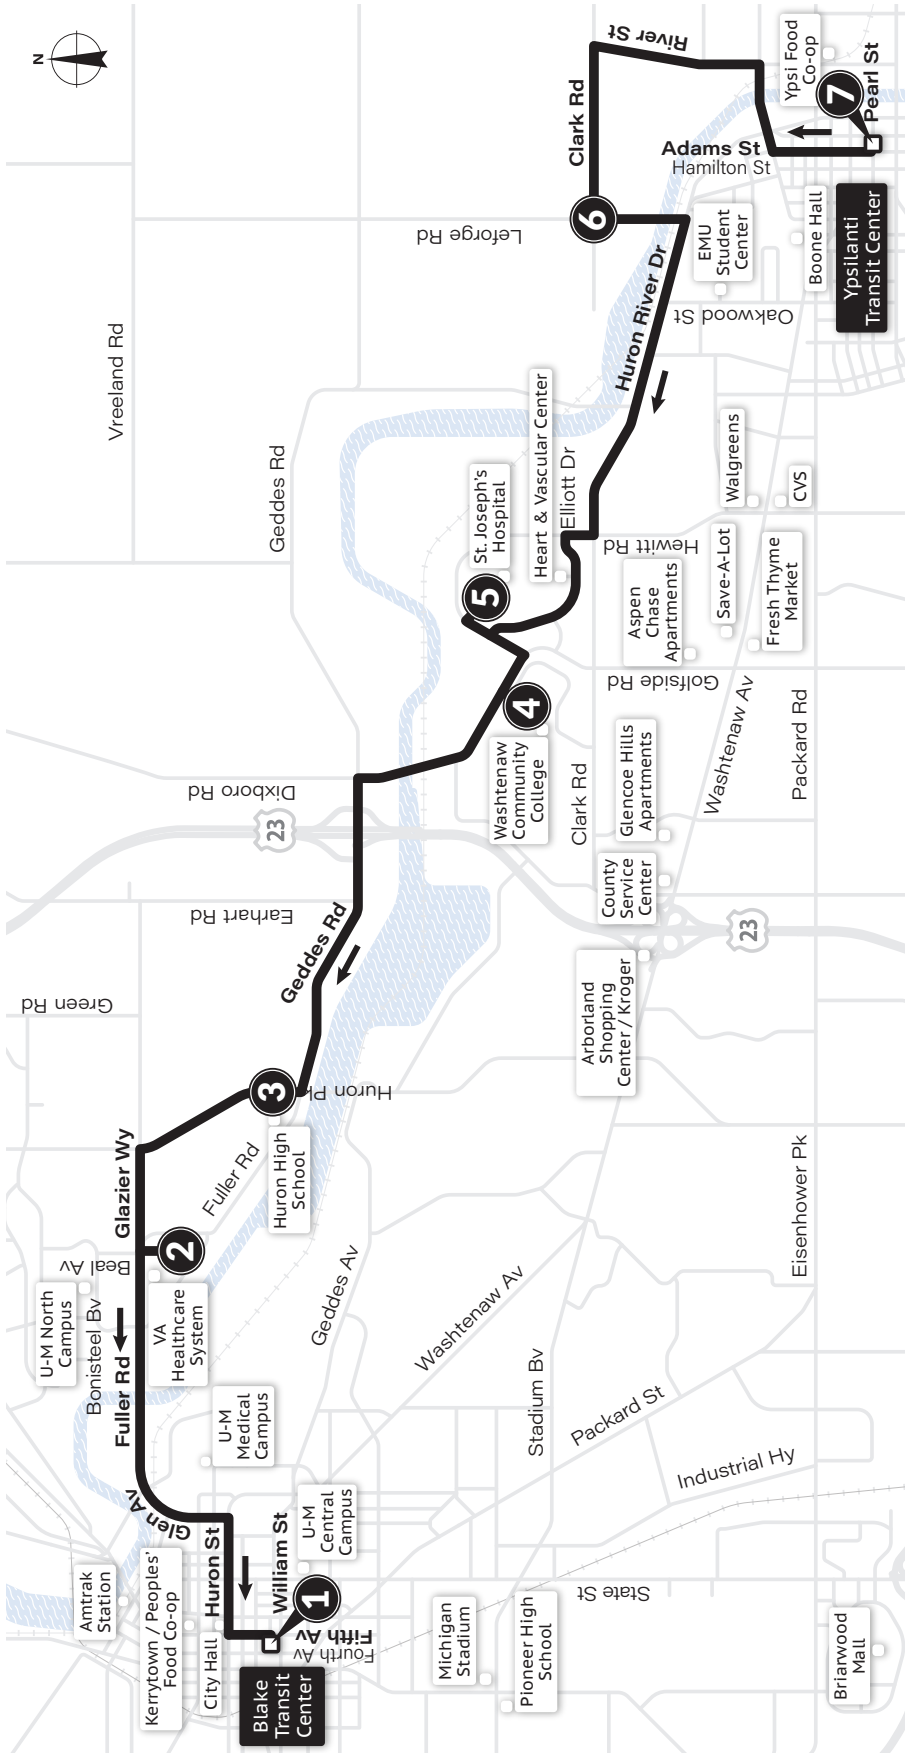

3 Huron River

To Blake
Transit Center

MONDAY-FRIDAY

Ypsilanti Transit Center 7	LeForge & Clark 6	St Joe's Hospital 5	Wash Comm College 4	Huron High School 3	VA Hospital 2	Blake Transit Center 1
6:15a	6:22a	6:33a	6:36a	6:44a	6:48a	7:12a
6:45a	6:52a	7:03a	7:06a	7:14a	7:18a	7:42a
7:15a	7:22a	7:33a	7:36a	7:44a	7:48a	8:12a
7:45a	7:52a	8:03a	8:06a	8:14a	8:18a	8:42a
8:15a	8:22a	8:33a	8:36a	8:44a	8:48a	9:12a
8:45a	8:52a	9:03a	9:06a	9:14a	9:18a	9:42a
9:15a	9:22a	9:33a	9:36a	9:44a	9:48a	10:12a
9:45a	9:52a	10:03a	10:06a	10:14a	10:18a	10:42a
10:15a	10:22a	10:33a	10:36a	10:44a	10:48a	11:12a
10:45a	10:52a	11:03a	11:06a	11:14a	11:18a	11:42a
11:15a	11:22a	11:33a	11:36a	11:44a	11:48a	12:12p
11:45a	11:52a	12:03p	12:06p	12:14p	12:18p	12:42p
12:15p	12:22p	12:33p	12:36p	12:44p	12:48p	1:12p
12:45p	12:52p	1:03p	1:06p	1:14p	1:18p	1:42p
1:15p	1:22p	1:33p	1:36p	1:44p	1:48p	2:12p
1:45p	1:52p	2:03p	2:06p	2:14p	2:18p	2:42p
2:15p	2:22p	2:33p	2:36p	2:44p	2:48p	3:12p
2:45p	2:52p	3:03p	3:06p	3:14p	3:18p	3:42p
3:15p	3:22p	3:33p	3:36p	3:44p	3:48p	4:12p
3:45p	3:52p	4:03p	4:06p	4:14p	4:18p	4:42p
4:15p	4:22p	4:33p	4:36p	4:44p	4:48p	5:12p
4:45p	4:52p	5:03p	5:06p	5:14p	5:18p	5:42p
5:15p	5:22p	5:33p	5:36p	5:44p	5:48p	6:12p
5:45p	5:52p	6:03p	6:06p	6:14p	6:18p	6:42p
6:15p	6:22p	6:33p	6:36p	6:44p	6:48p	7:12p
6:45p	6:52p	7:03p	7:06p	7:14p	7:18p	7:42p
7:45p	7:52p	8:03p	8:06p	8:14p	8:18p	8:42p
8:45p	8:52p	9:03p	9:06p	9:14p	9:18p	9:42p
9:45p	9:52p	10:03p	10:06p	10:14p	10:18p	10:42p