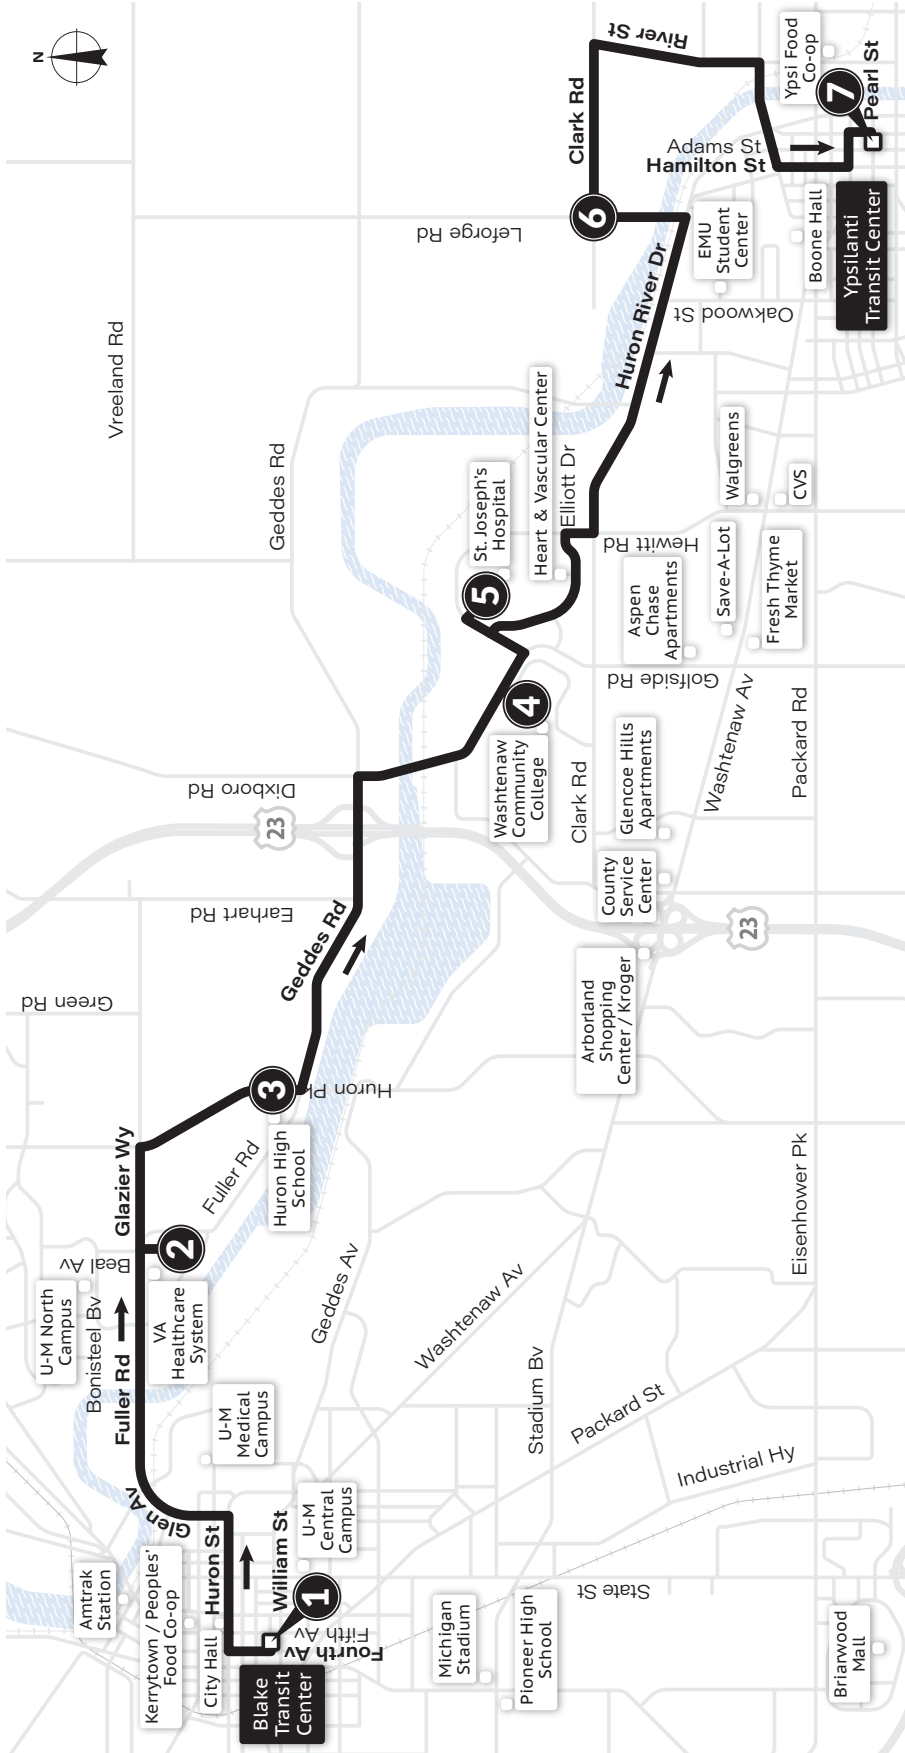

3 Huron River

To Ypsilanti
Transit Center