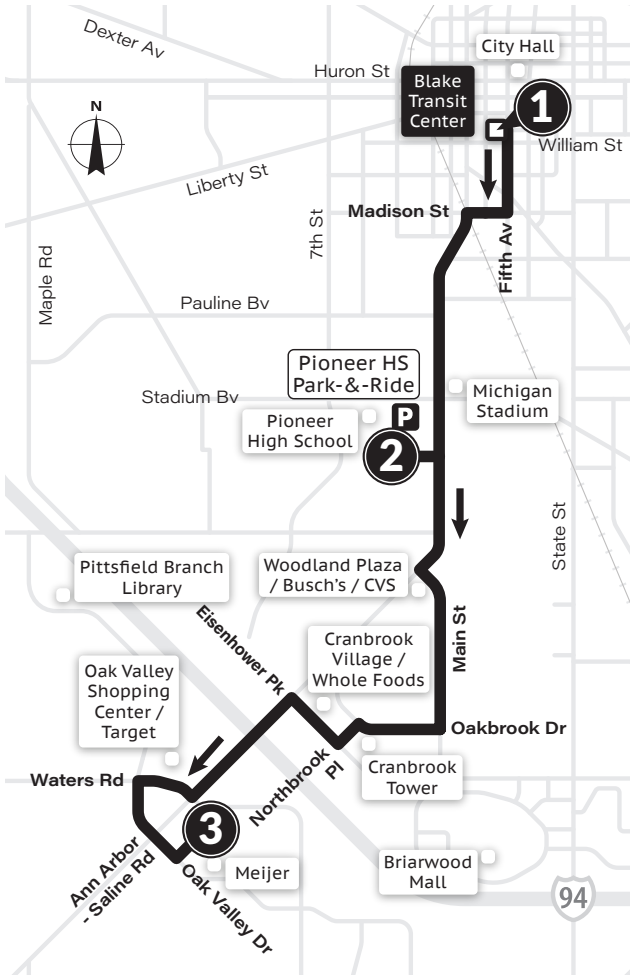

ROUTE **25 Ann Arbor-Saline Rd**

To Blake
Transit Center

MONDAY-FRIDAY

Meijer (Ann Arbor - Saline Rd) ③	Pioneer High School Park-&-Ride ②	Blake Transit Center ①
6:17a	6:27a	6:42a
6:47a	6:57a	7:12a
7:17a	7:27a	7:42a
7:47a	7:57a	8:12a
8:17a	8:27a	8:42a
8:47a	8:57a	9:12a
9:17a	9:27a	9:42a
9:47a	9:57a	10:12a
10:17a	10:27a	10:42a
10:47a	10:57a	11:12a
11:17a	11:27a	11:42a
11:47a	11:57a	12:12p
12:17p	12:27p	12:42p
12:47p	12:57p	1:12p
1:17p	1:27p	1:42p
1:47p	1:57p	2:12p
2:17p	2:27p	2:42p
2:47p	2:57p	3:12p
3:17p	3:27p	3:42p
3:47p	3:57p	4:12p
4:17p	4:27p	4:42p
4:47p	4:57p	5:12p
5:17p	5:27p	5:42p
5:47p	5:57p	6:12p
6:17p	6:27p	6:42p
6:47p	6:57p	7:12p
7:17p	7:27p	7:42p
7:47p	7:57p	8:12p
8:47p	8:57p	9:12p
9:47p	9:57p	10:12p
10:47p	10:57p	11:12p

SATURDAY & SUNDAY

Meijer (Ann Arbor - Saline Rd) ③	Pioneer High School Park-&-Ride ②	Blake Transit Center ①
8:47a	8:57a	9:12a
9:47a	9:57a	10:12a
10:47a	10:57a	11:12a
11:47a	11:57a	12:12p
12:47p	12:57p	1:12p
1:47p	1:57p	2:12p
2:47p	2:57p	3:12p
3:47p	3:57p	4:12p
4:47p	4:57p	5:12p
5:47p	5:57p	6:12p
6:47p	6:57p	7:12p
▼ SATURDAY ONLY ▼		
7:47p	7:57p	8:12p
8:47p	8:57p	9:12p
9:47p	9:57p	10:12p
10:47p	10:57p	11:12p

MONDAY-FRIDAY

Blake Transit Center ①	Pioneer High School Park-&-Ride ②	Meijer (Ann Arbor - Saline Rd) ③
6:30a	6:36a	6:47a
7:00a	7:06a	7:17a
7:30a	7:36a	7:47a
8:00a	8:06a	8:17a
8:30a	8:36a	8:47a
9:00a	9:06a	9:17a
9:30a	9:36a	9:47a
10:00a	10:06a	10:17a
10:30a	10:36a	10:47a
11:00a	11:06a	11:17a
11:30a	11:36a	11:47a
12:00p	12:06p	12:17p
12:30p	12:36p	12:47p
1:00p	1:06p	1:17p
1:30p	1:36p	1:47p
2:00p	2:06p	2:17p
2:30p	2:36p	2:47p
3:00p	3:06p	3:17p
3:30p	3:36p	3:47p
4:00p	4:06p	4:17p
4:30p	4:36p	4:47p
5:00p	5:06p	5:17p
5:30p	5:36p	5:47p
6:00p	6:06p	6:17p
6:30p	6:36p	6:47p
7:00p	7:06p	7:17p
7:30p	7:36p	7:47p
8:30p	8:36p	8:47p
9:30p	9:36p	9:47p
10:30p	10:36p	10:47p