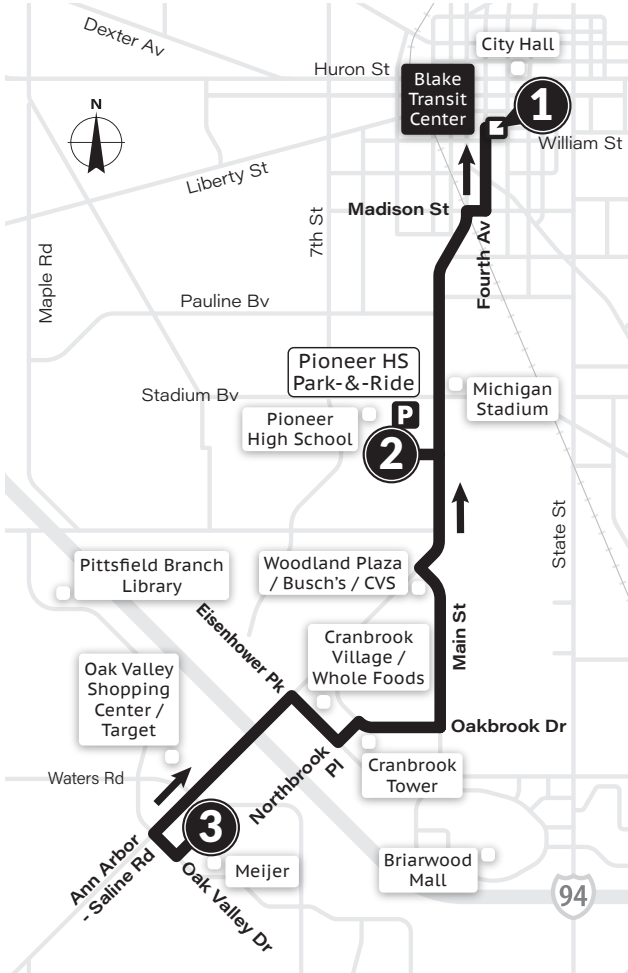

ROUTE **25 Ann Arbor-Saline Rd**

To Blake
Transit Center

MONDAY-FRIDAY

Meijer (Ann Arbor - Saline Rd) ③	Pioneer High School Park-&-Ride ②	Blake Transit Center ①
6:17a	6:27a	6:42a
6:47a	6:57a	7:12a
7:17a	7:27a	7:42a
7:47a	7:57a	8:12a
8:17a	8:27a	8:42a
8:47a	8:57a	9:12a
9:17a	9:27a	9:42a
9:47a	9:57a	10:12a
10:17a	10:27a	10:42a
10:47a	10:57a	11:12a
11:17a	11:27a	11:42a
11:47a	11:57a	12:12p
12:17p	12:27p	12:42p
12:47p	12:57p	1:12p
1:17p	1:27p	1:42p
1:47p	1:57p	2:12p
2:17p	2:27p	2:42p
2:47p	2:57p	3:12p
3:17p	3:27p	3:42p
3:47p	3:57p	4:12p
4:17p	4:27p	4:42p
4:47p	4:57p	5:12p
5:17p	5:27p	5:42p
5:47p	5:57p	6:12p
6:17p	6:27p	6:42p
6:47p	6:57p	7:12p
7:17p	7:27p	7:42p
7:47p	7:57p	8:12p
8:47p	8:57p	9:12p
9:47p	9:57p	10:12p
10:47p	10:57p	11:12p

SATURDAY & SUNDAY

Meijer (Ann Arbor - Saline Rd) ③	Pioneer High School Park-&-Ride ②	Blake Transit Center ①
8:47a	8:57a	9:12a
9:47a	9:57a	10:12a
10:47a	10:57a	11:12a
11:47a	11:57a	12:12p
12:47p	12:57p	1:12p
1:47p	1:57p	2:12p
2:47p	2:57p	3:12p
3:47p	3:57p	4:12p
4:47p	4:57p	5:12p
5:47p	5:57p	6:12p
6:47p	6:57p	7:12p
▼ SATURDAY ONLY ▼		
7:47p	7:57p	8:12p
8:47p	8:57p	9:12p
9:47p	9:57p	10:12p
10:47p	10:57p	11:12p

MONDAY-FRIDAY

Blake Transit Center ①	Pioneer High School Park-&-Ride ②	Meijer (Ann Arbor - Saline Rd) ③
6:30a	6:36a	6:47a
7:00a	7:06a	7:17a
7:30a	7:36a	7:47a
8:00a	8:06a	8:17a
8:30a	8:36a	8:47a
9:00a	9:06a	9:17a
9:30a	9:36a	9:47a
10:00a	10:06a	10:17a
10:30a	10:36a	10:47a
11:00a	11:06a	11:17a
11:30a	11:36a	11:47a
12:00p	12:06p	12:17p
12:30p	12:36p	12:47p
1:00p	1:06p	1:17p
1:30p	1:36p	1:47p
2:00p	2:06p	2:17p
2:30p	2:36p	2:47p
3:00p	3:06p	3:17p
3:30p	3:36p	3:47p
4:00p	4:06p	4:17p
4:30p	4:36p	4:47p
5:00p	5:06p	5:17p
5:30p	5:36p	5:47p
6:00p	6:06p	6:17p
6:30p	6:36p	6:47p
7:00p	7:06p	7:17p
7:30p	7:36p	7:47p
8:30p	8:36p	8:47p
9:30p	9:36p	9:47p
10:30p	10:36p	10:47p